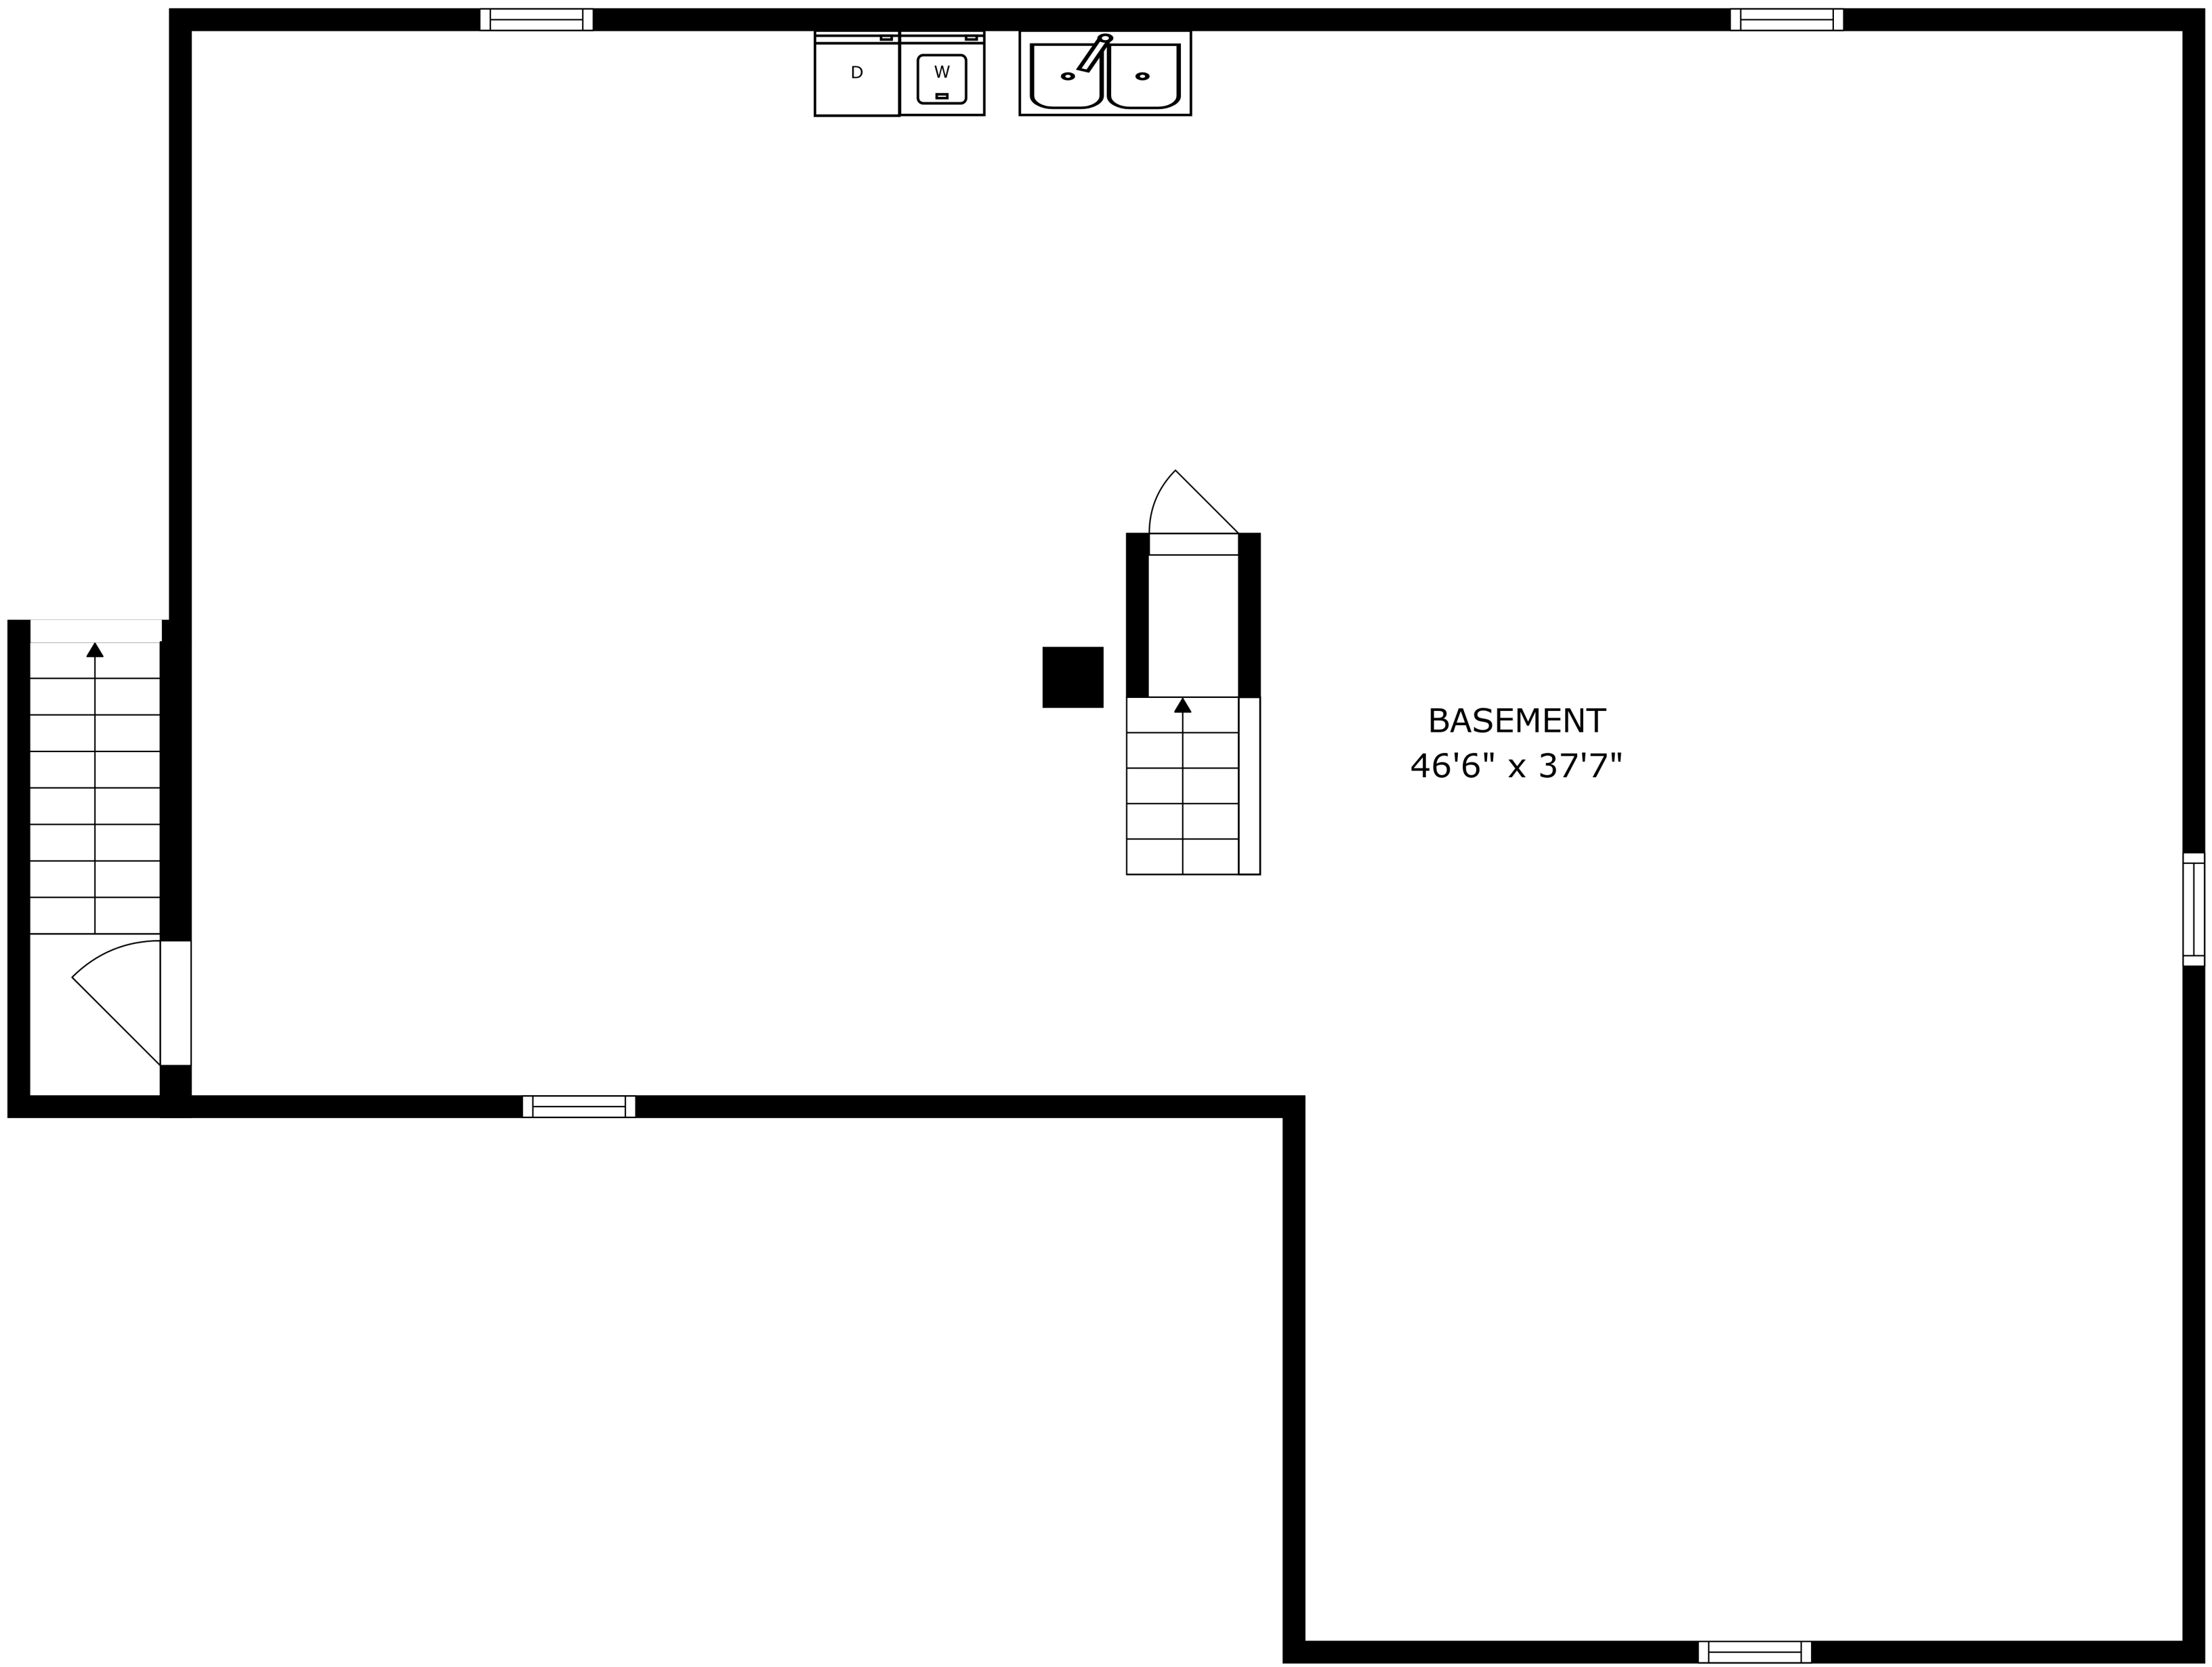

SIZES AND DIMENSIONS ARE APPROXIMATE, ACTUAL MAY VARY.

SIZES AND DIMENSIONS ARE APPROXIMATE, ACTUAL MAY VARY.

BASEMENT  
46'6" x 37'7"

SIZES AND DIMENSIONS ARE APPROXIMATE, ACTUAL MAY VARY.