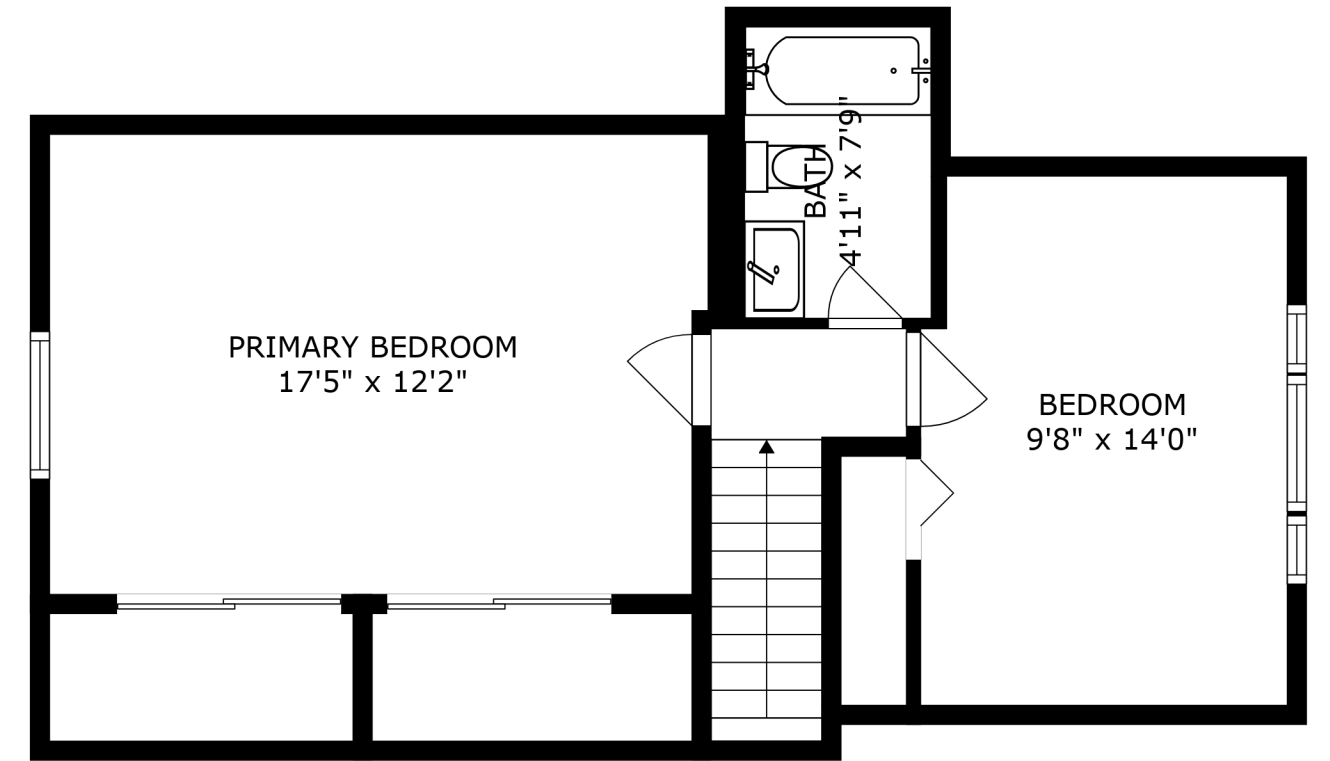

COVERED PATIO  
28'11" x 16'6"

FLOOR 1

PORCH  
5'2" x 5'11"

FLOOR 2

PRIMARY BEDROOM  
17'5" x 12'2"

BATH  
4'11" x 7'9"

BEDROOM  
9'8" x 14'0"

COVERED PATIO  
28'11" x 16'6"

PORCH  
5'2" x 5'11"

SIZES AND DIMENSIONS ARE APPROXIMATE, ACTUAL MAY VARY.