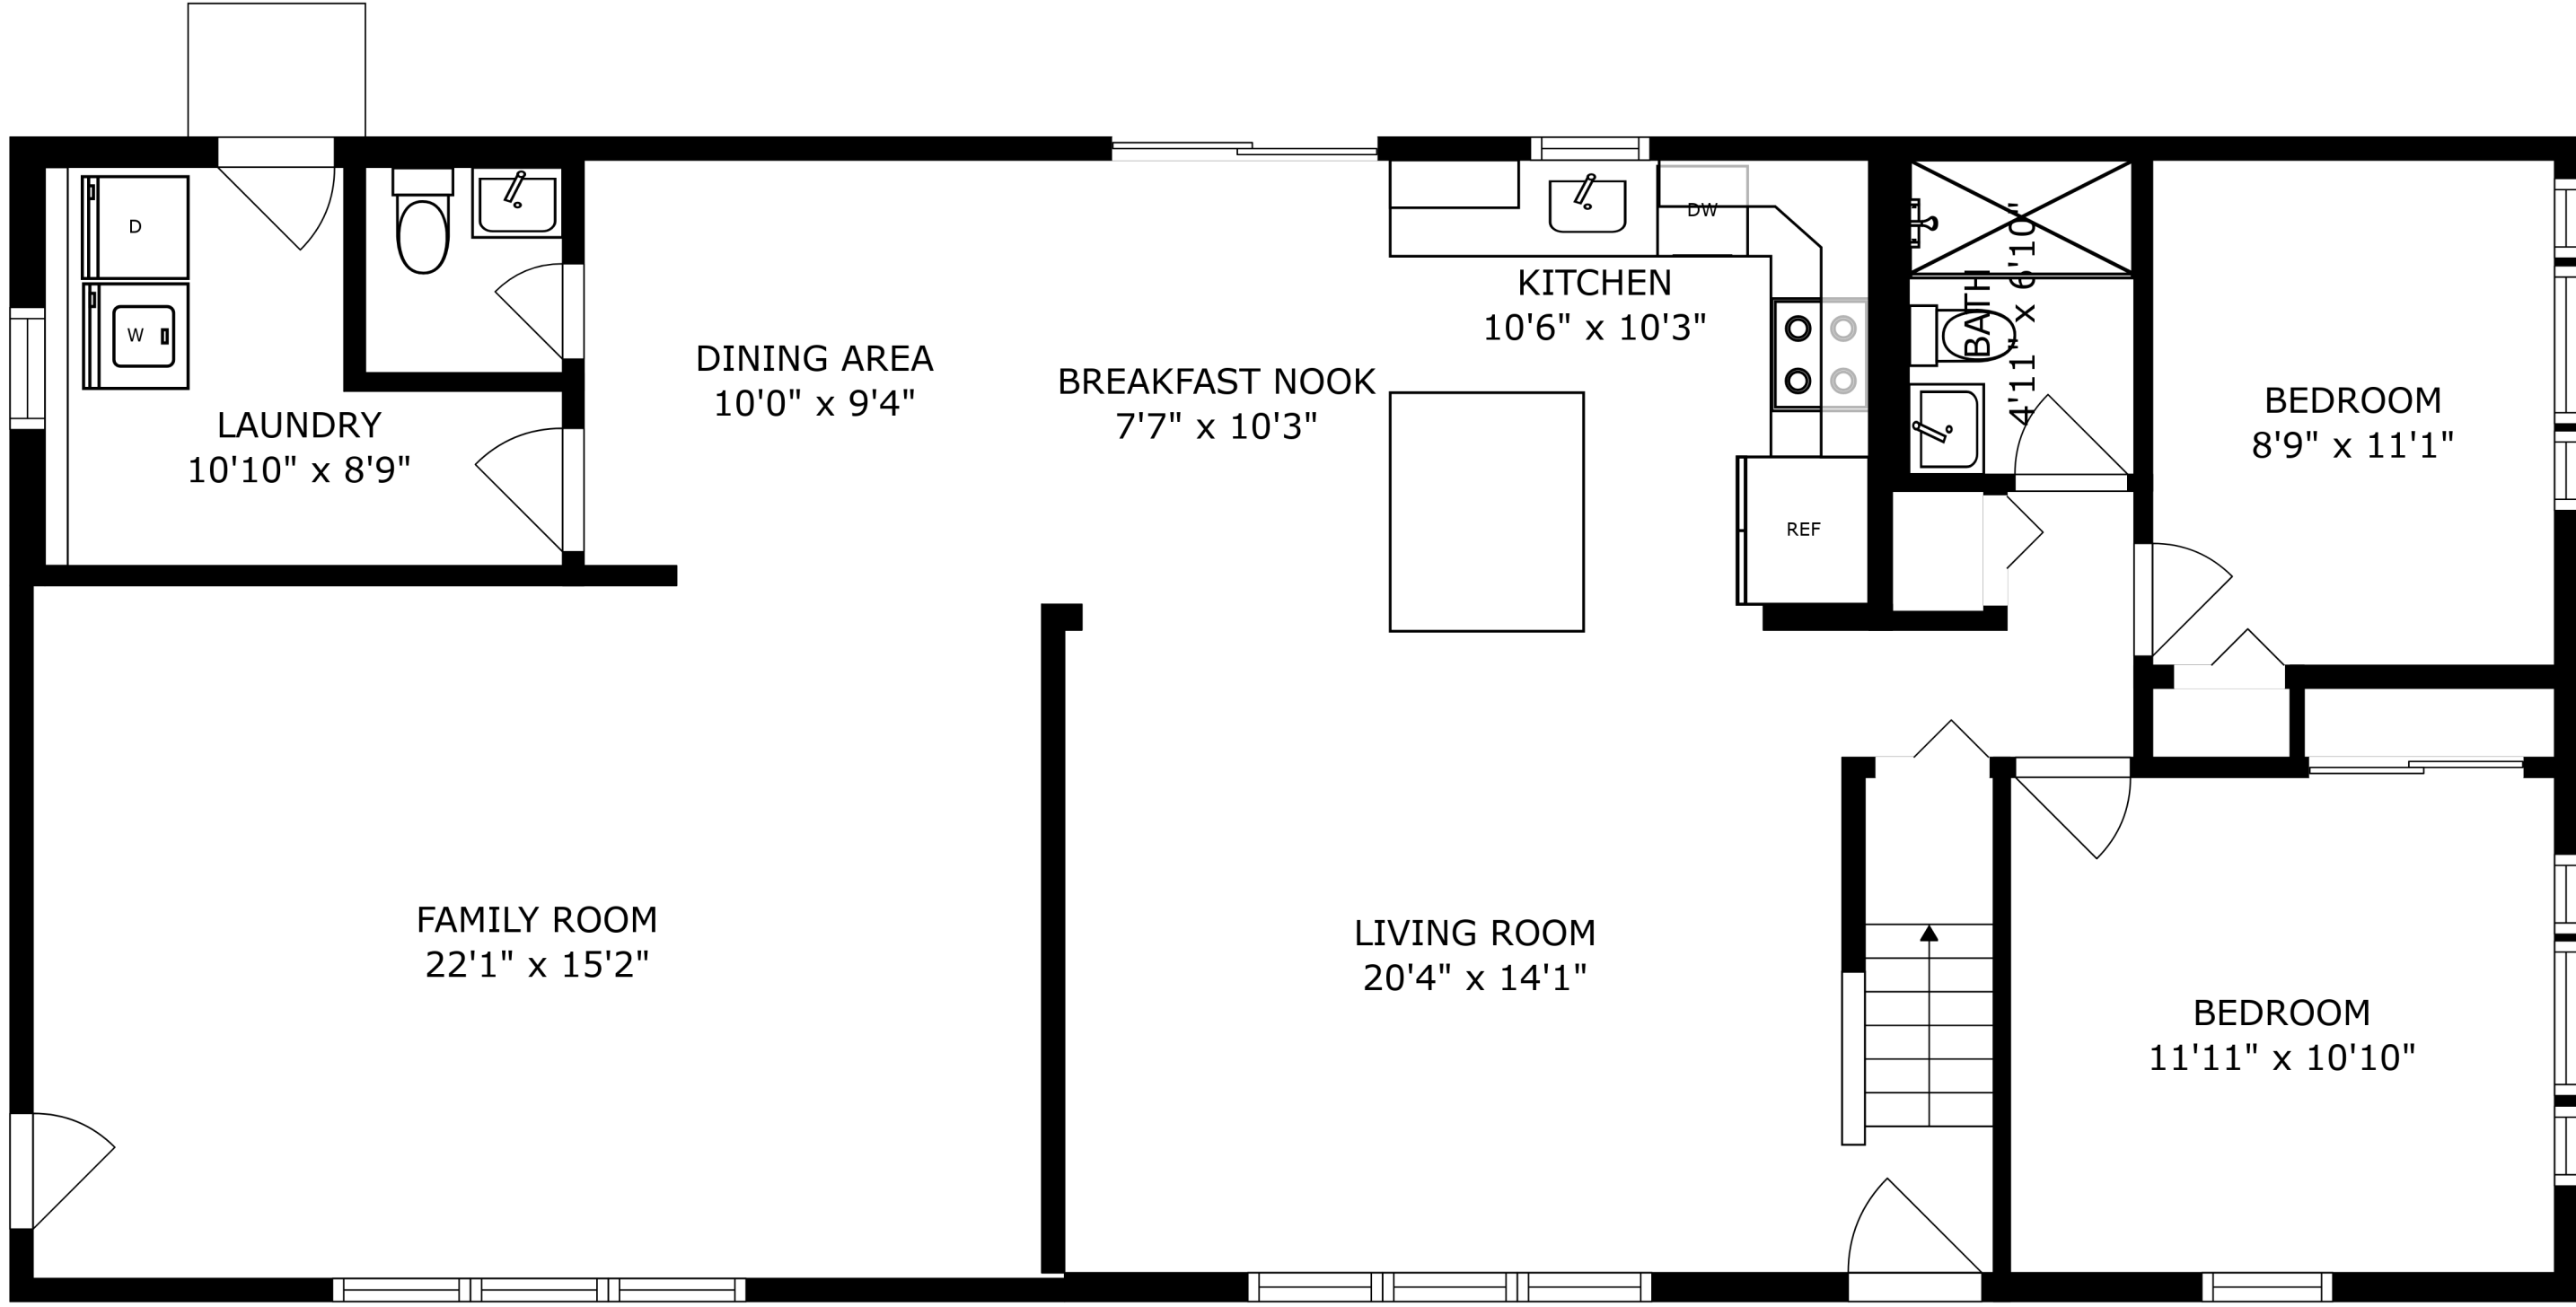

COVERED PATIO  
28'11" x 16'6"

FLOOR 1

PORCH  
5'2" x 5'11"

FLOOR 2

PRIMARY BEDROOM  
17'5" x 12'2"

BATH  
4'11" x 7'9"

BEDROOM  
9'8" x 14'0"

COVERED PATIO  
28'11" x 16'6"

PORCH  
5'2" x 5'11"

SIZES AND DIMENSIONS ARE APPROXIMATE, ACTUAL MAY VARY.