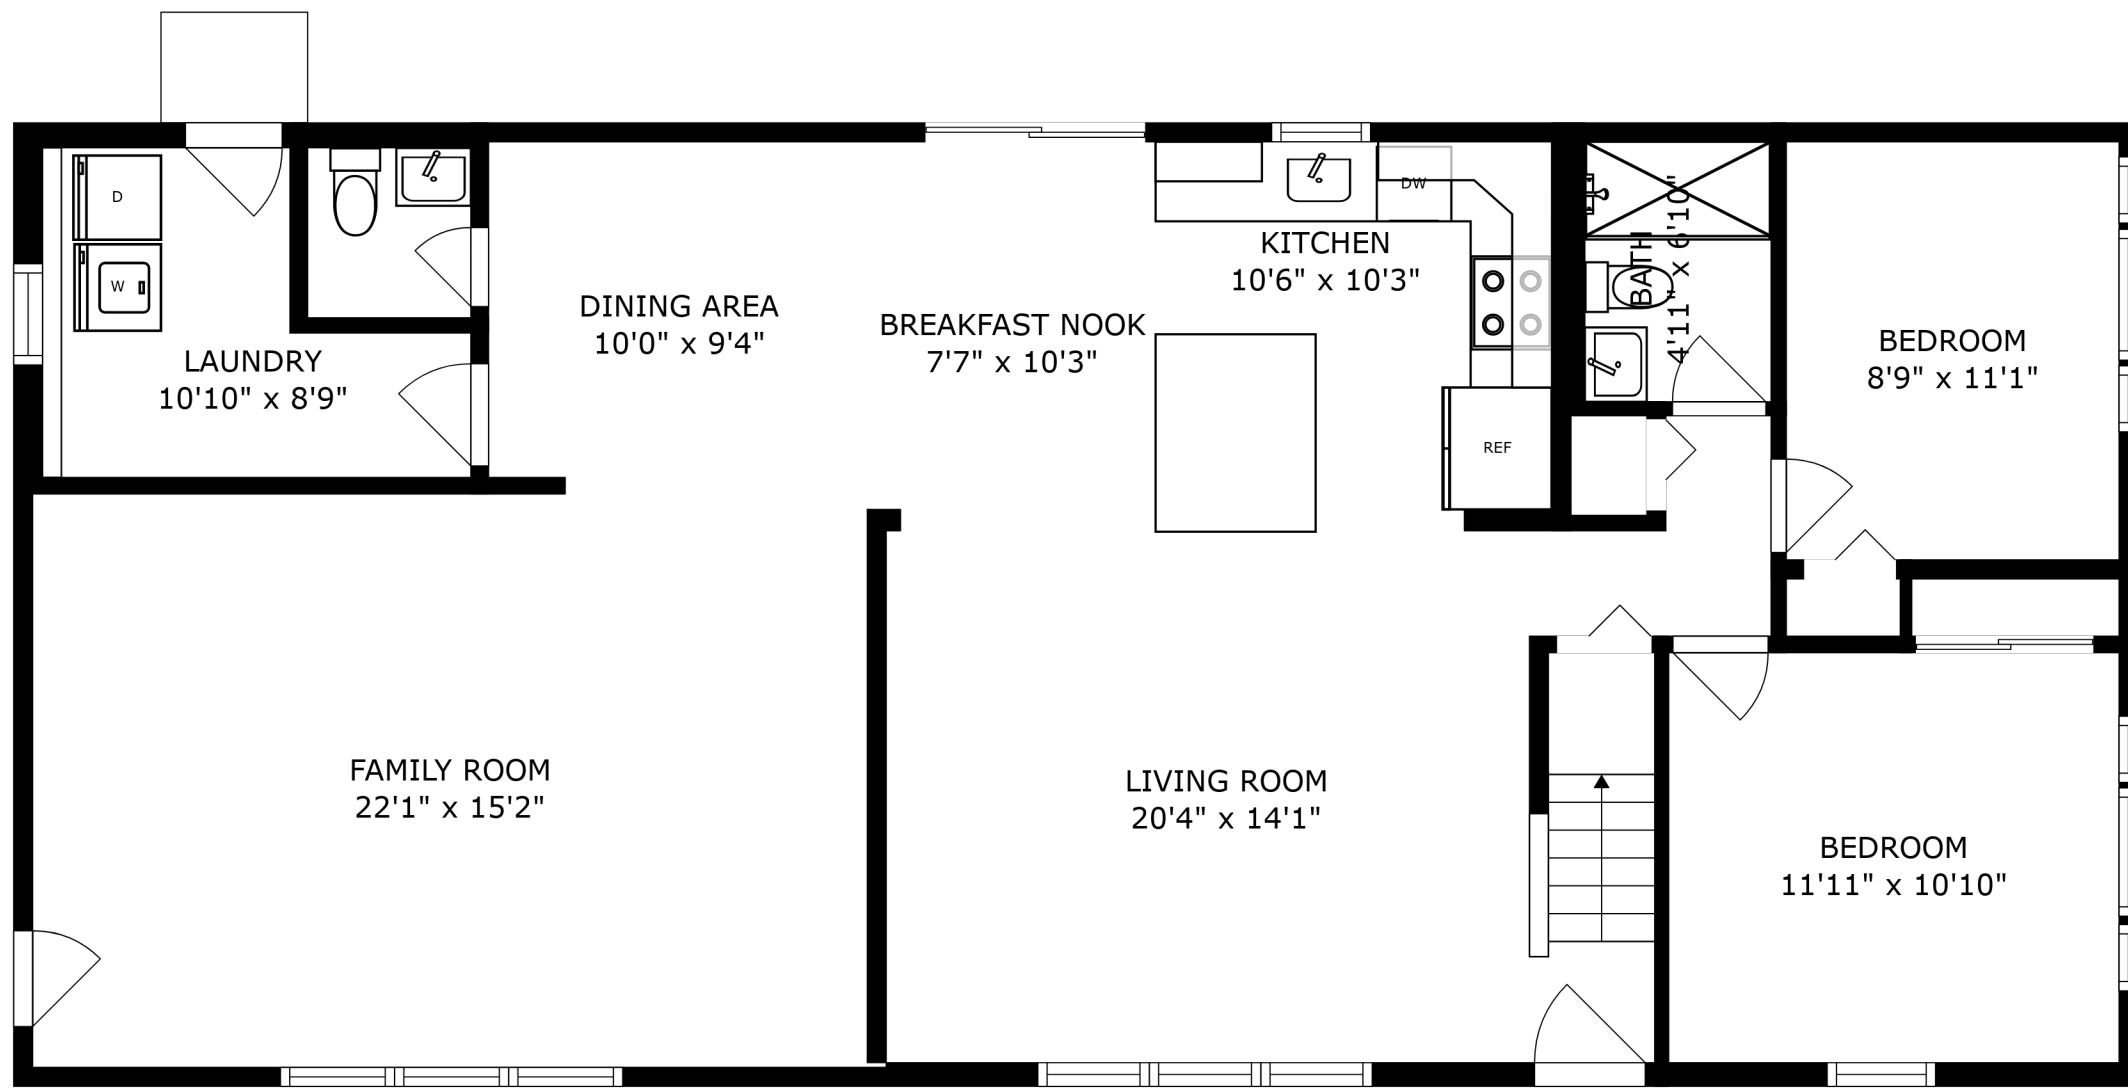

COVERED PATIO  
28'11" x 16'6"

FLOOR 1

PORCH  
5'2" x 5'11"

FLOOR 2

PRIMARY BEDROOM  
17'5" x 12'2"

BATH  
4'11" x 7'9"

BEDROOM  
9'8" x 14'0"

COVERED PATIO  
28'11" x 16'6"

PORCH  
5'2" x 5'11"

SIZES AND DIMENSIONS ARE APPROXIMATE, ACTUAL MAY VARY.