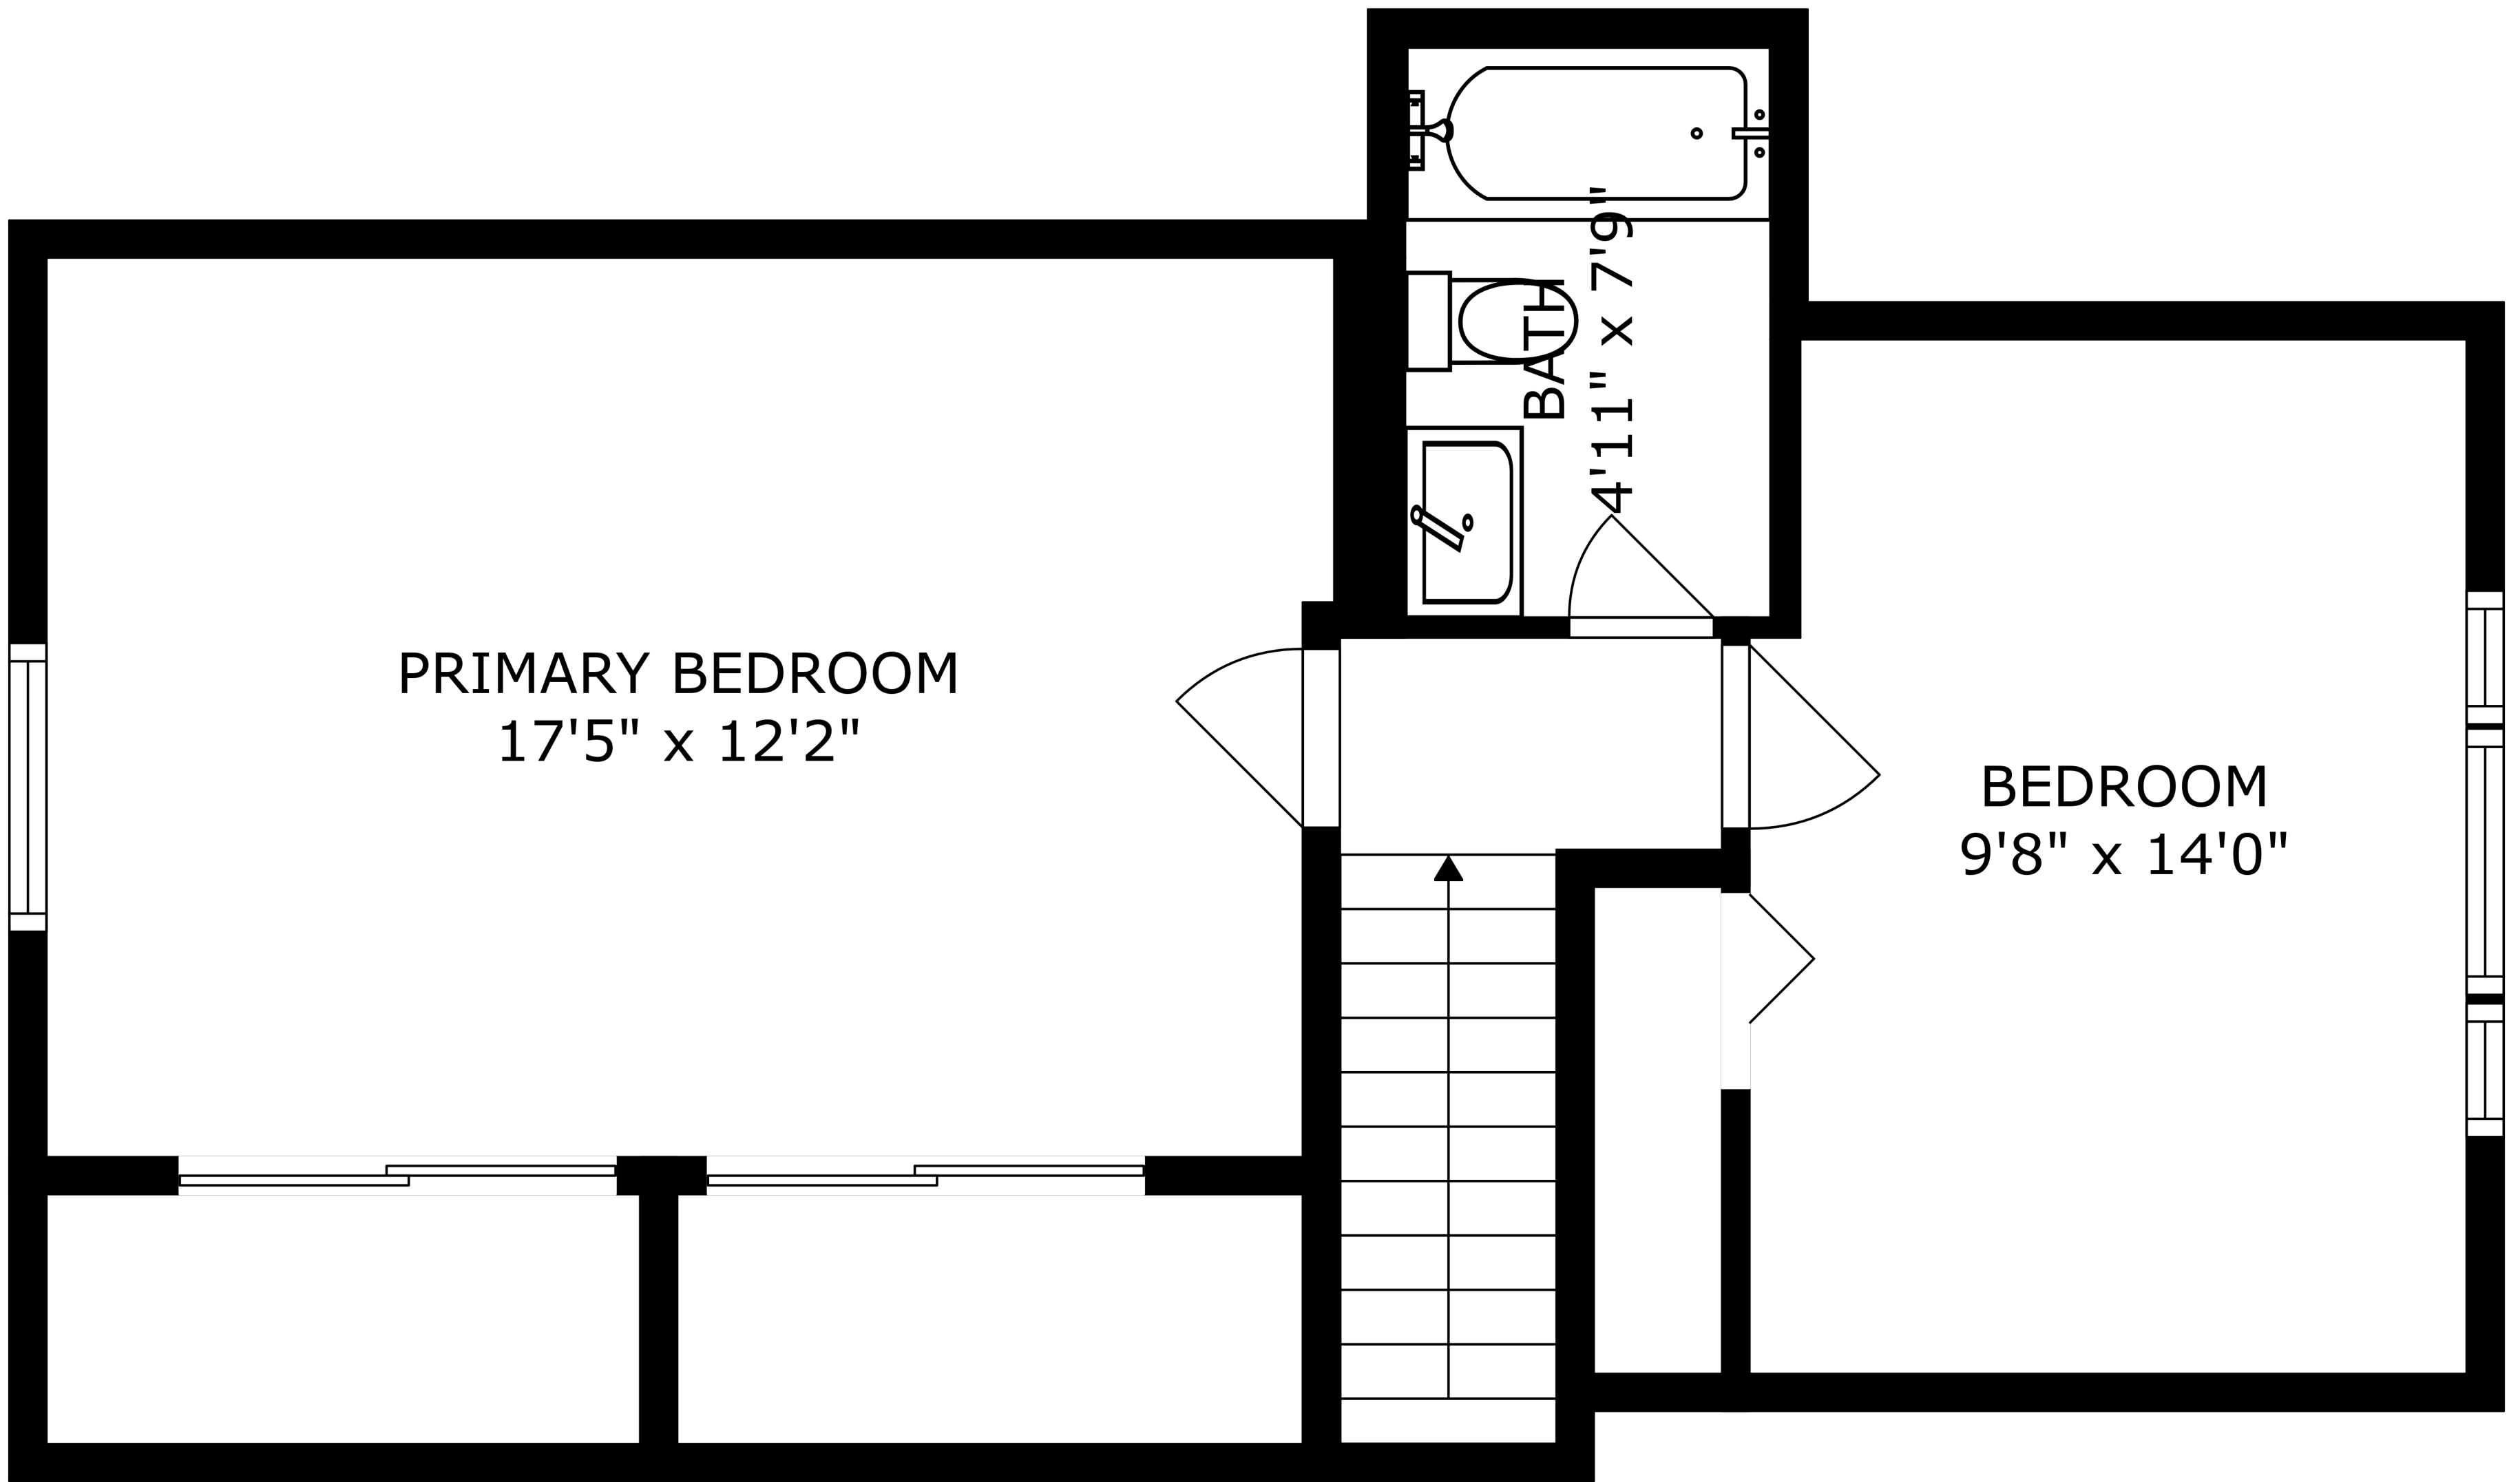

COVERED PATIO  
28'11" x 16'6"

FLOOR 1

PORCH  
5'2" x 5'11"

FLOOR 2

PRIMARY BEDROOM  
17'5" x 12'2"

BATH  
4'11" x 7'9"

BEDROOM  
9'8" x 14'0"

COVERED PATIO  
28'11" x 16'6"

PORCH  
5'2" x 5'11"

SIZES AND DIMENSIONS ARE APPROXIMATE, ACTUAL MAY VARY.