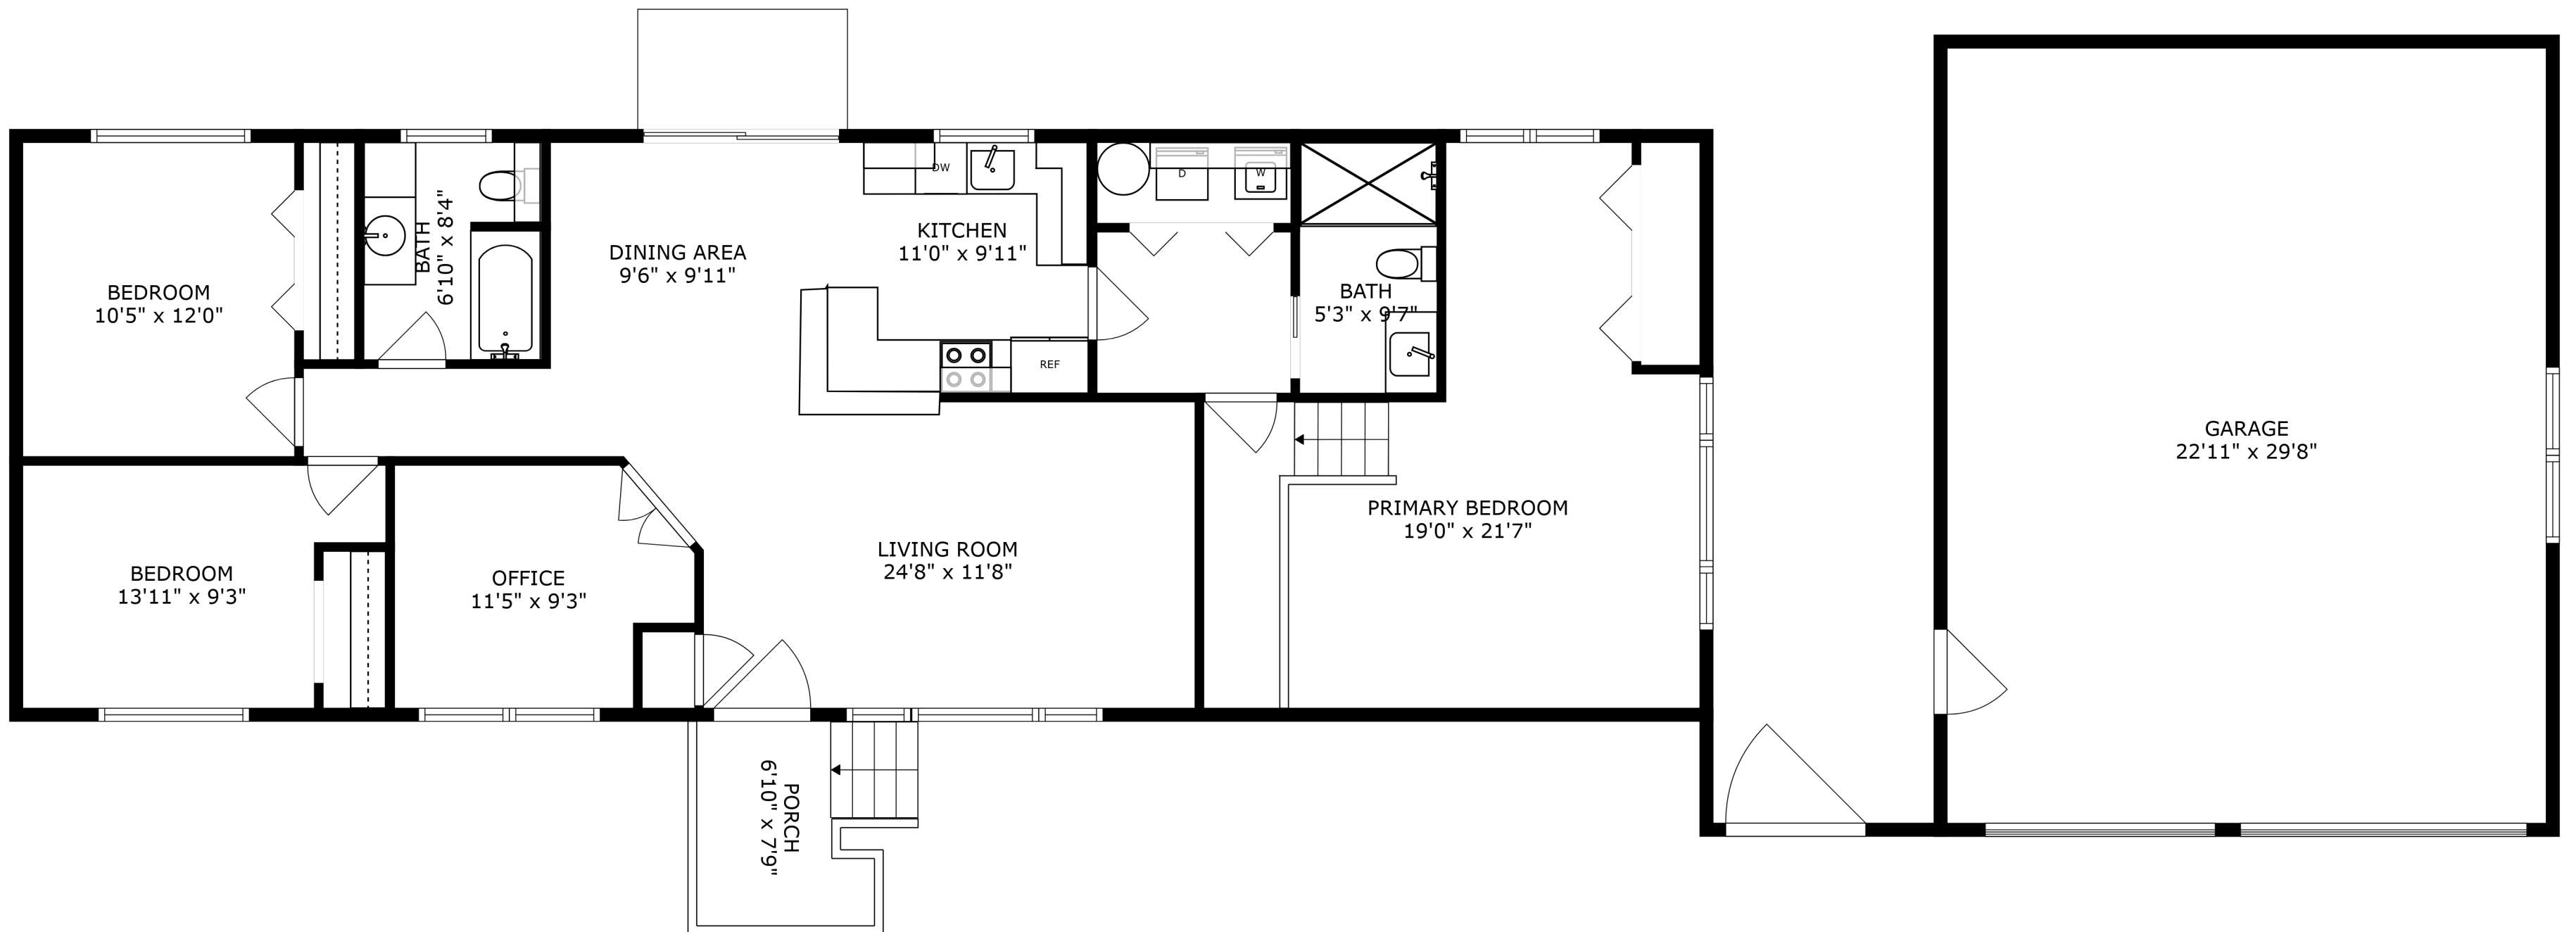

PATIO
26'9" x 23'5"

SIZES AND DIMENSIONS ARE APPROXIMATE, ACTUAL MAY VARY.