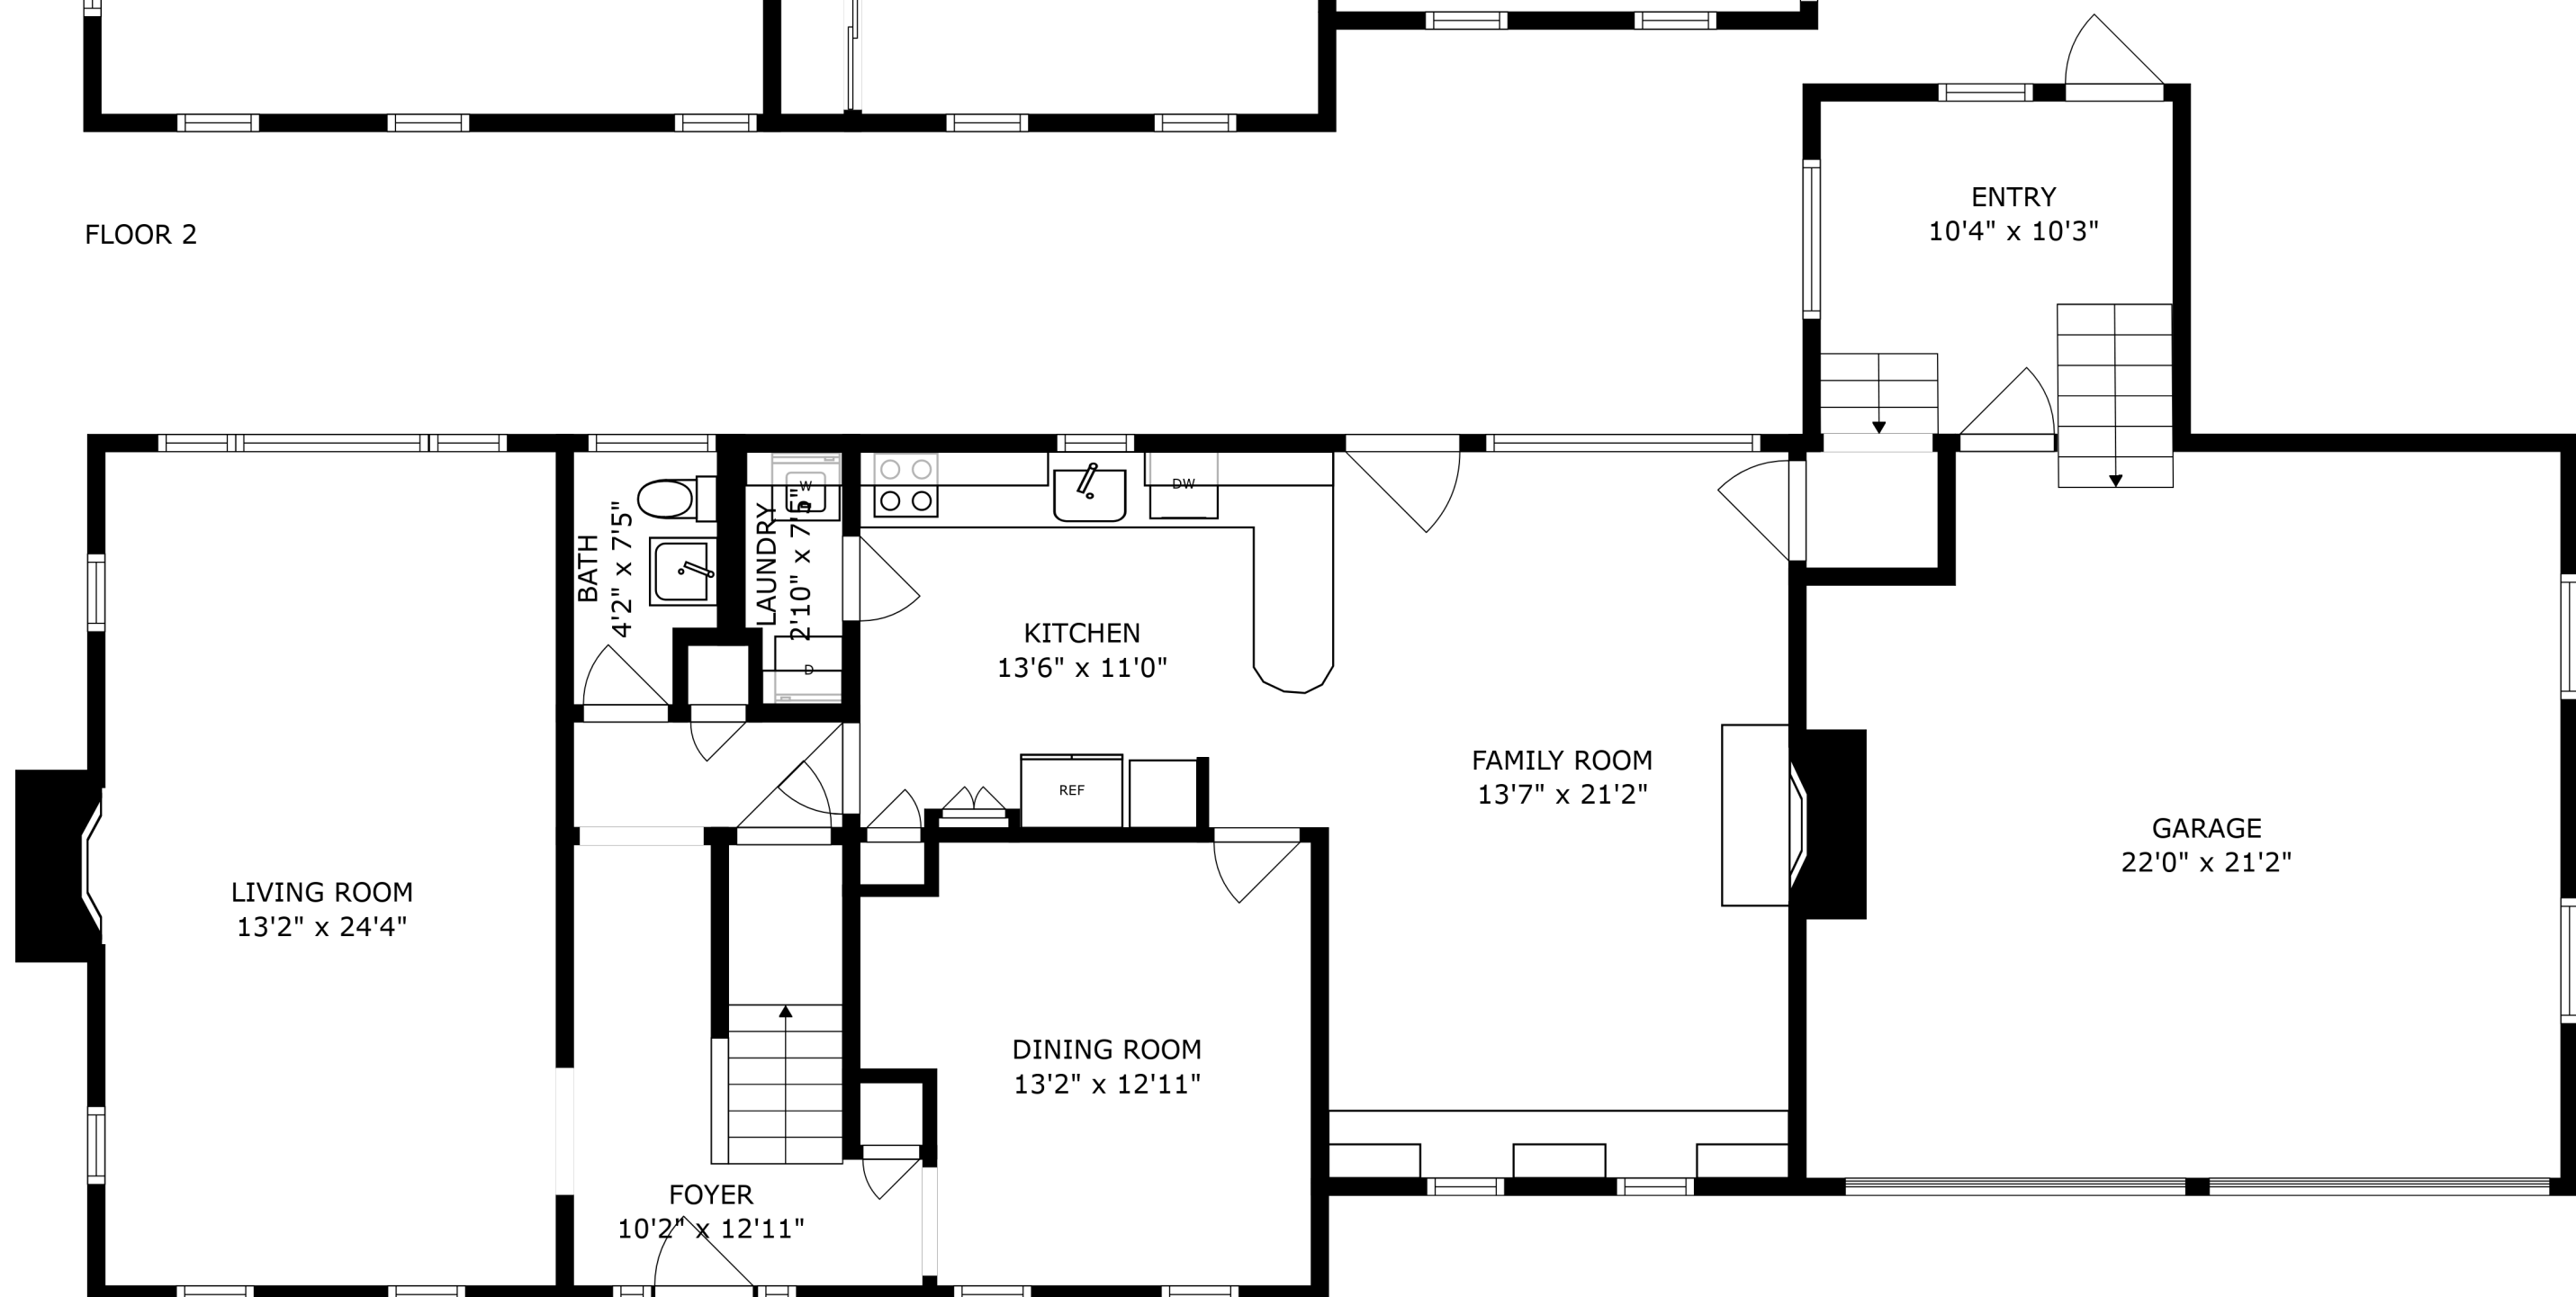

FLOOR 2

FLOOR 1

SIZES AND DIMENSIONS ARE APPROXIMATE, ACTUAL MAY VARY.

PRIMARY BEDROOM
19'4" x 25'5"

BATH
4'5" x 7'11"

BATH
6'3" x 7'11"

BEDROOM
10'1" x 10'7"

BEDROOM
13'7" x 12'2"

BEDROOM
13'4" x 10'8"

BEDROOM
13'7" x 8'11"

SIZES AND DIMENSIONS ARE APPROXIMATE, ACTUAL MAY VARY.