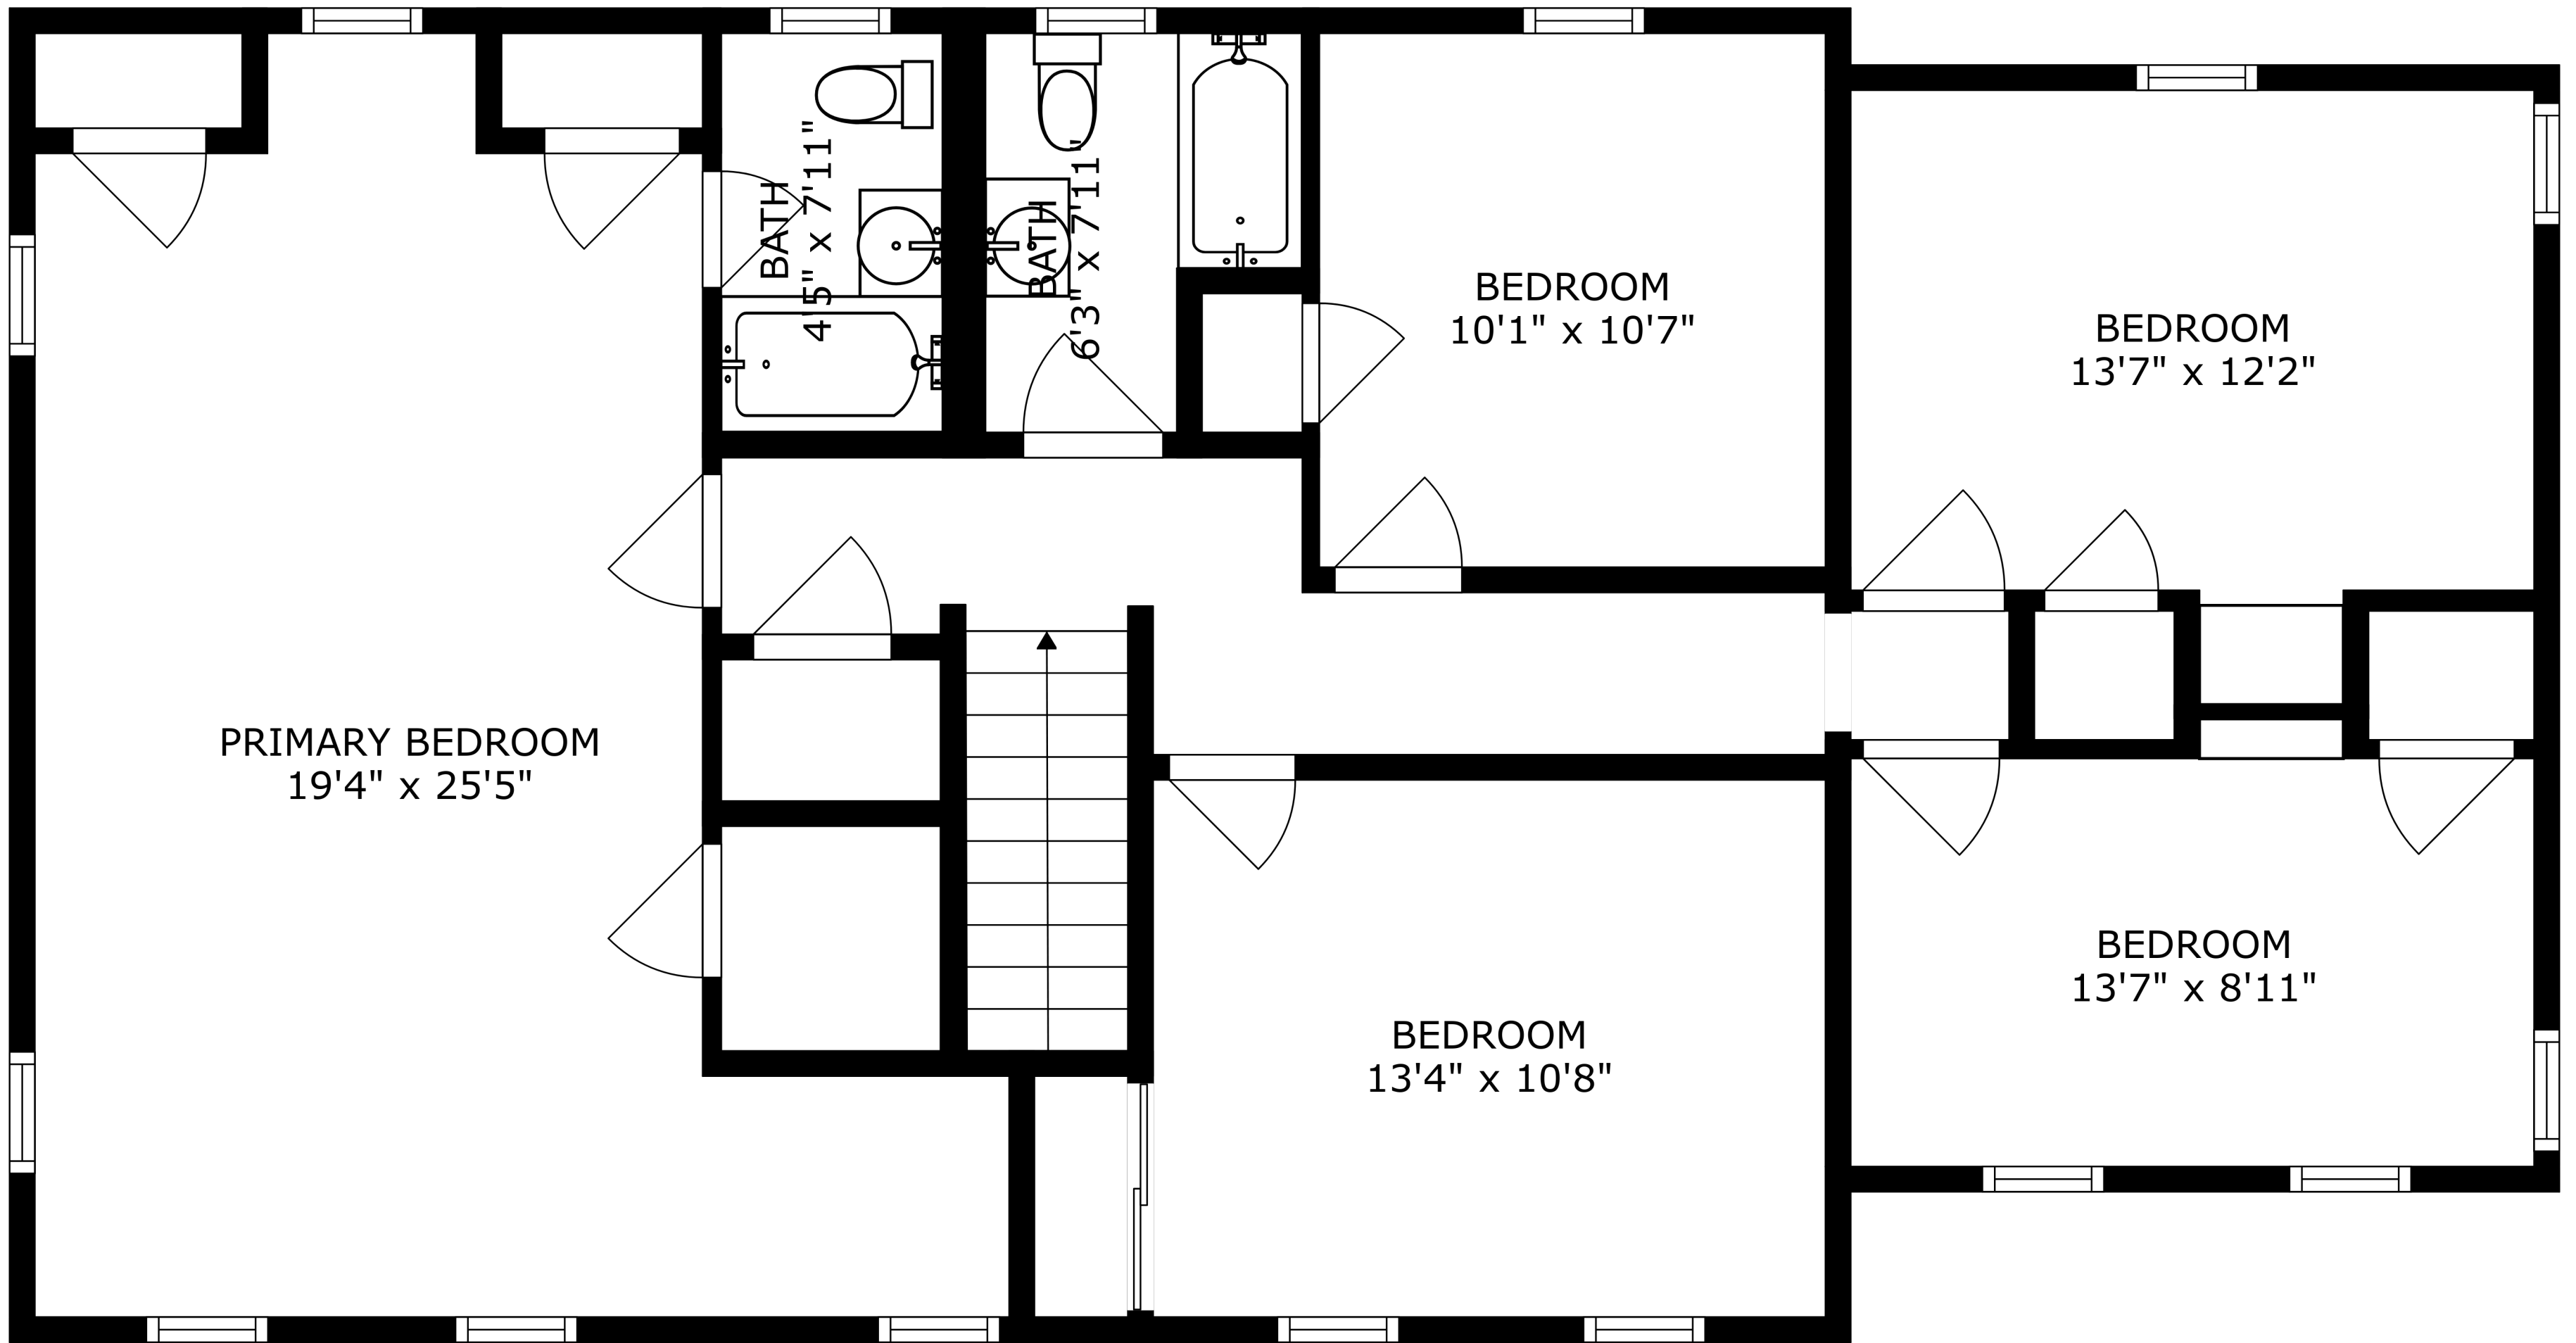

FLOOR 2

FLOOR 1

SIZES AND DIMENSIONS ARE APPROXIMATE, ACTUAL MAY VARY.

PRIMARY BEDROOM
19'4" x 25'5"

BATH
4'5" x 7'11"

BATH
6'3" x 7'11"

BEDROOM
10'1" x 10'7"

BEDROOM
13'7" x 12'2"

BEDROOM
13'4" x 10'8"

BEDROOM
13'7" x 8'11"

SIZES AND DIMENSIONS ARE APPROXIMATE, ACTUAL MAY VARY.