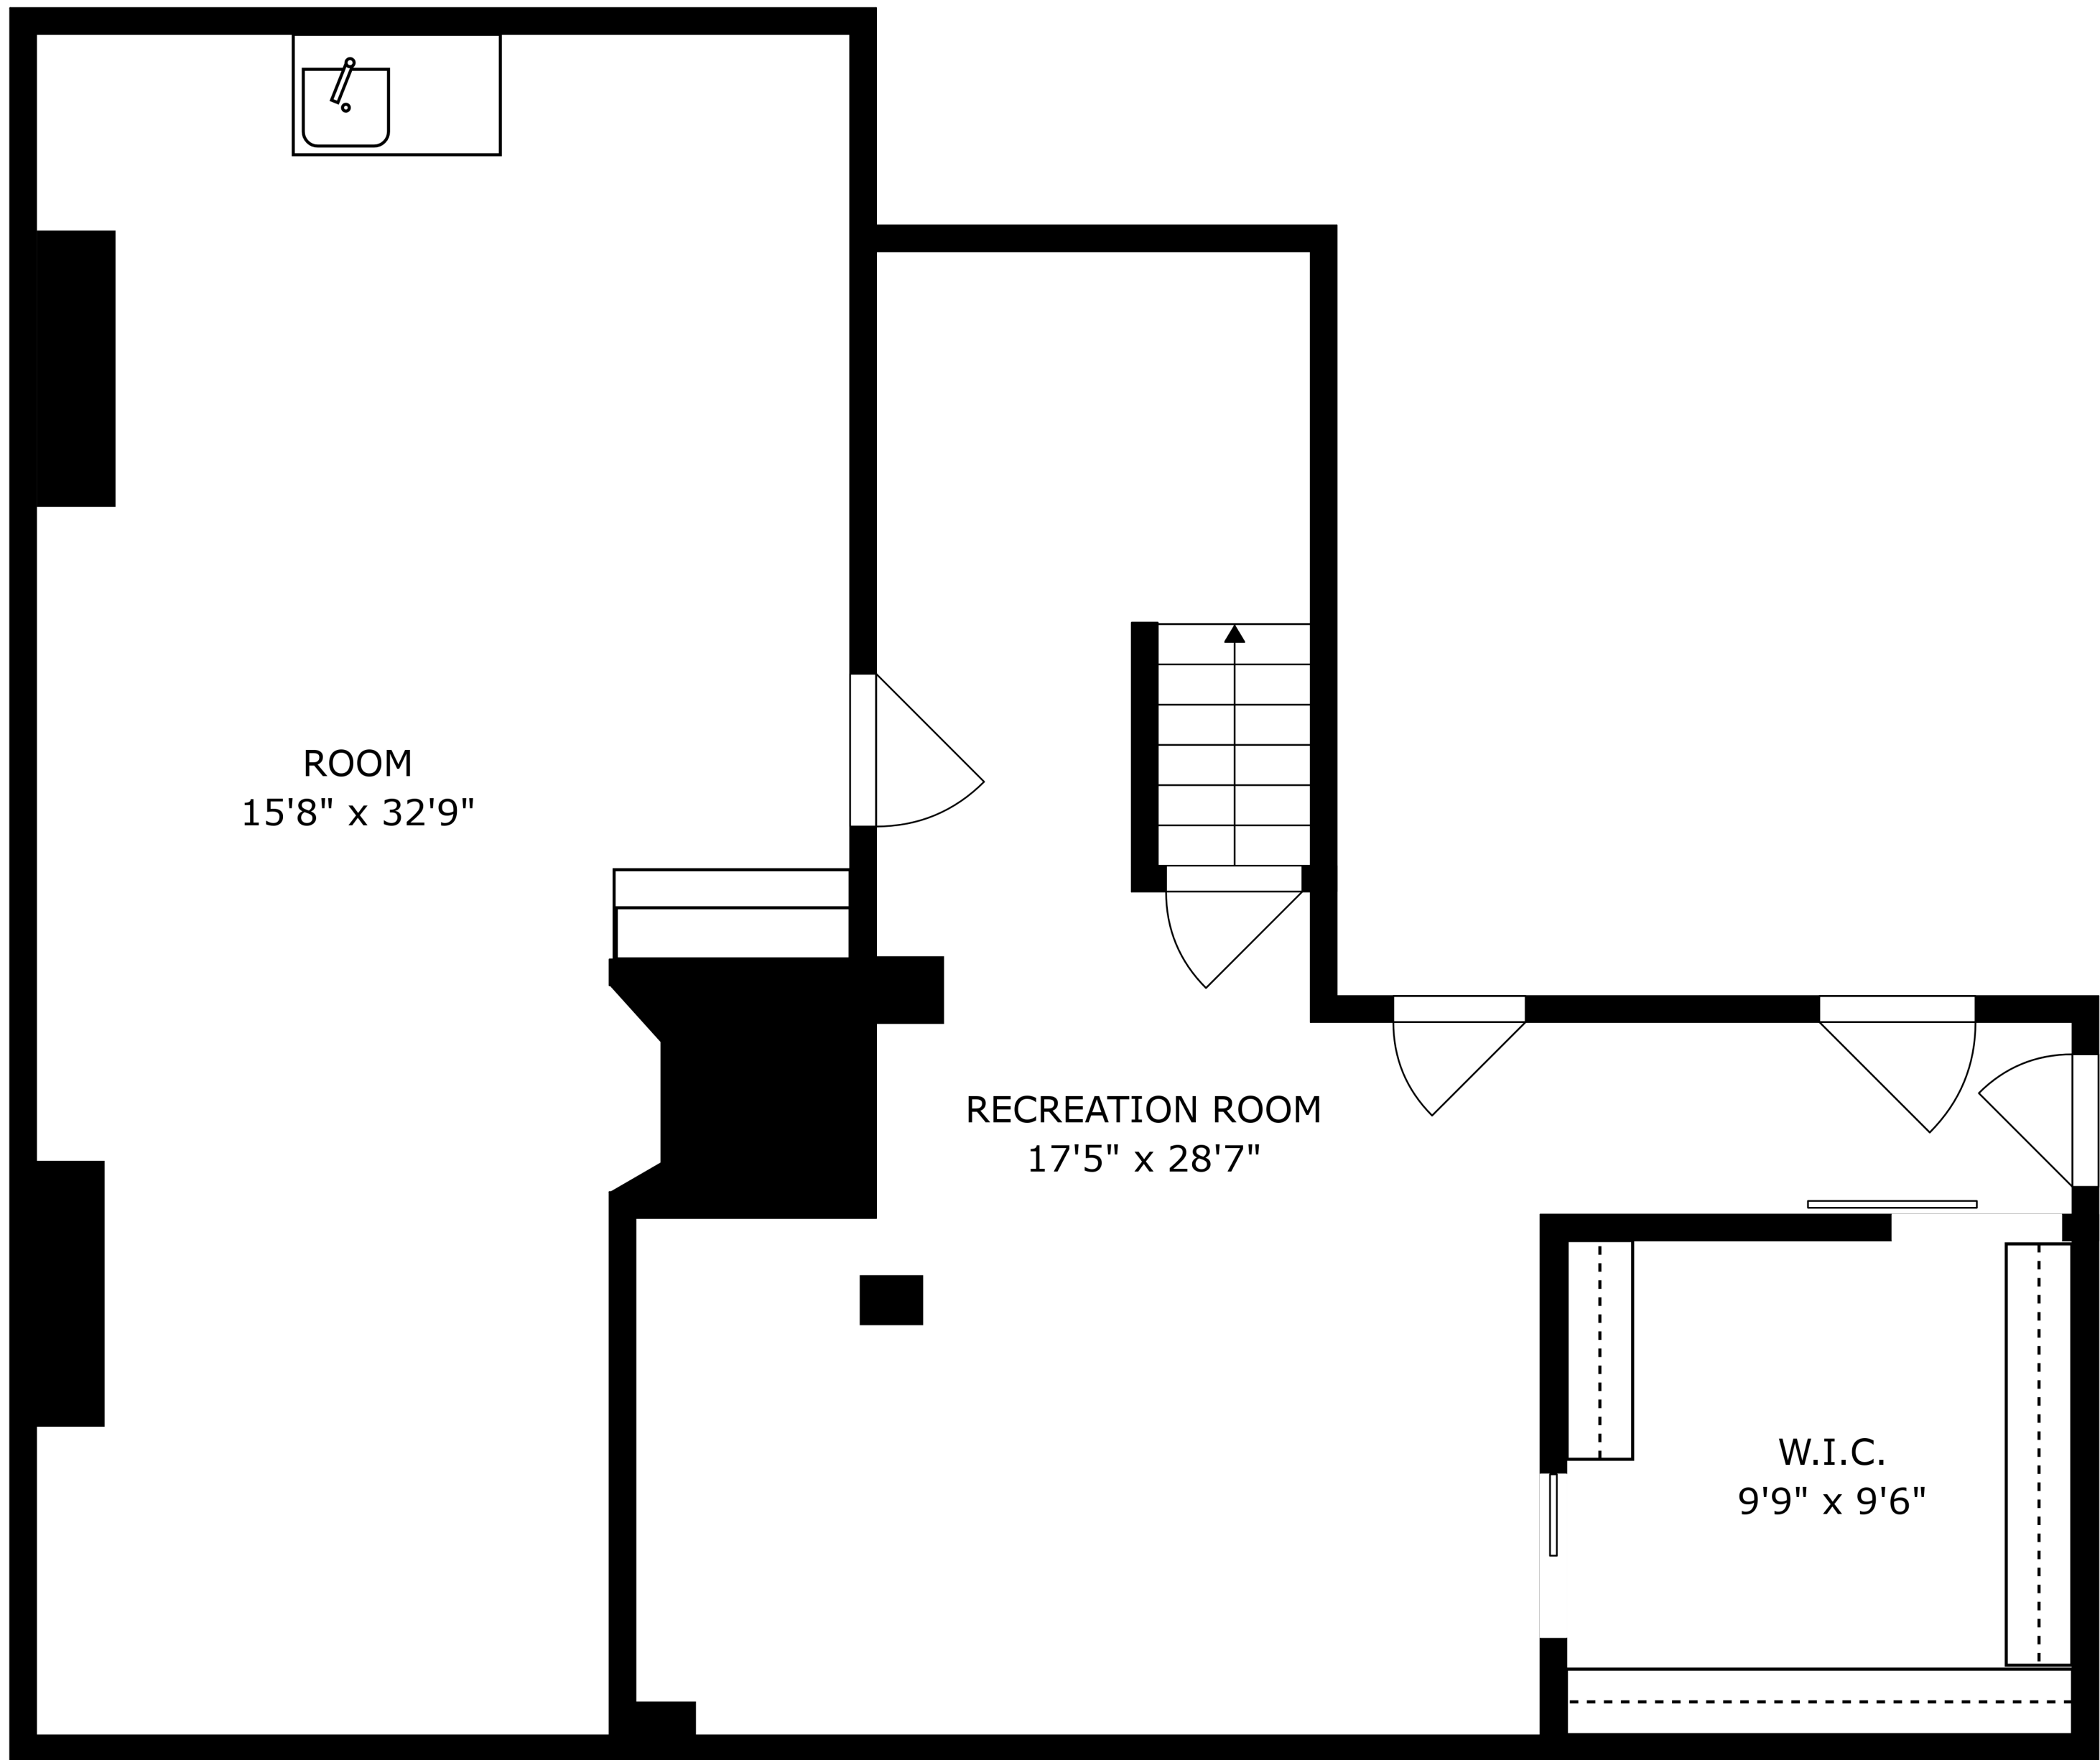

SIZES AND DIMENSIONS ARE APPROXIMATE, ACTUAL MAY VARY.

ATTIC
40'11" x 34'3"

W.I.C.
10'2" x 9'7"

W.I.C.
10'2" x 8'7"

SIZES AND DIMENSIONS ARE APPROXIMATE, ACTUAL MAY VARY.

SIZES AND DIMENSIONS ARE APPROXIMATE, ACTUAL MAY VARY.

SIZES AND DIMENSIONS ARE APPROXIMATE, ACTUAL MAY VARY.