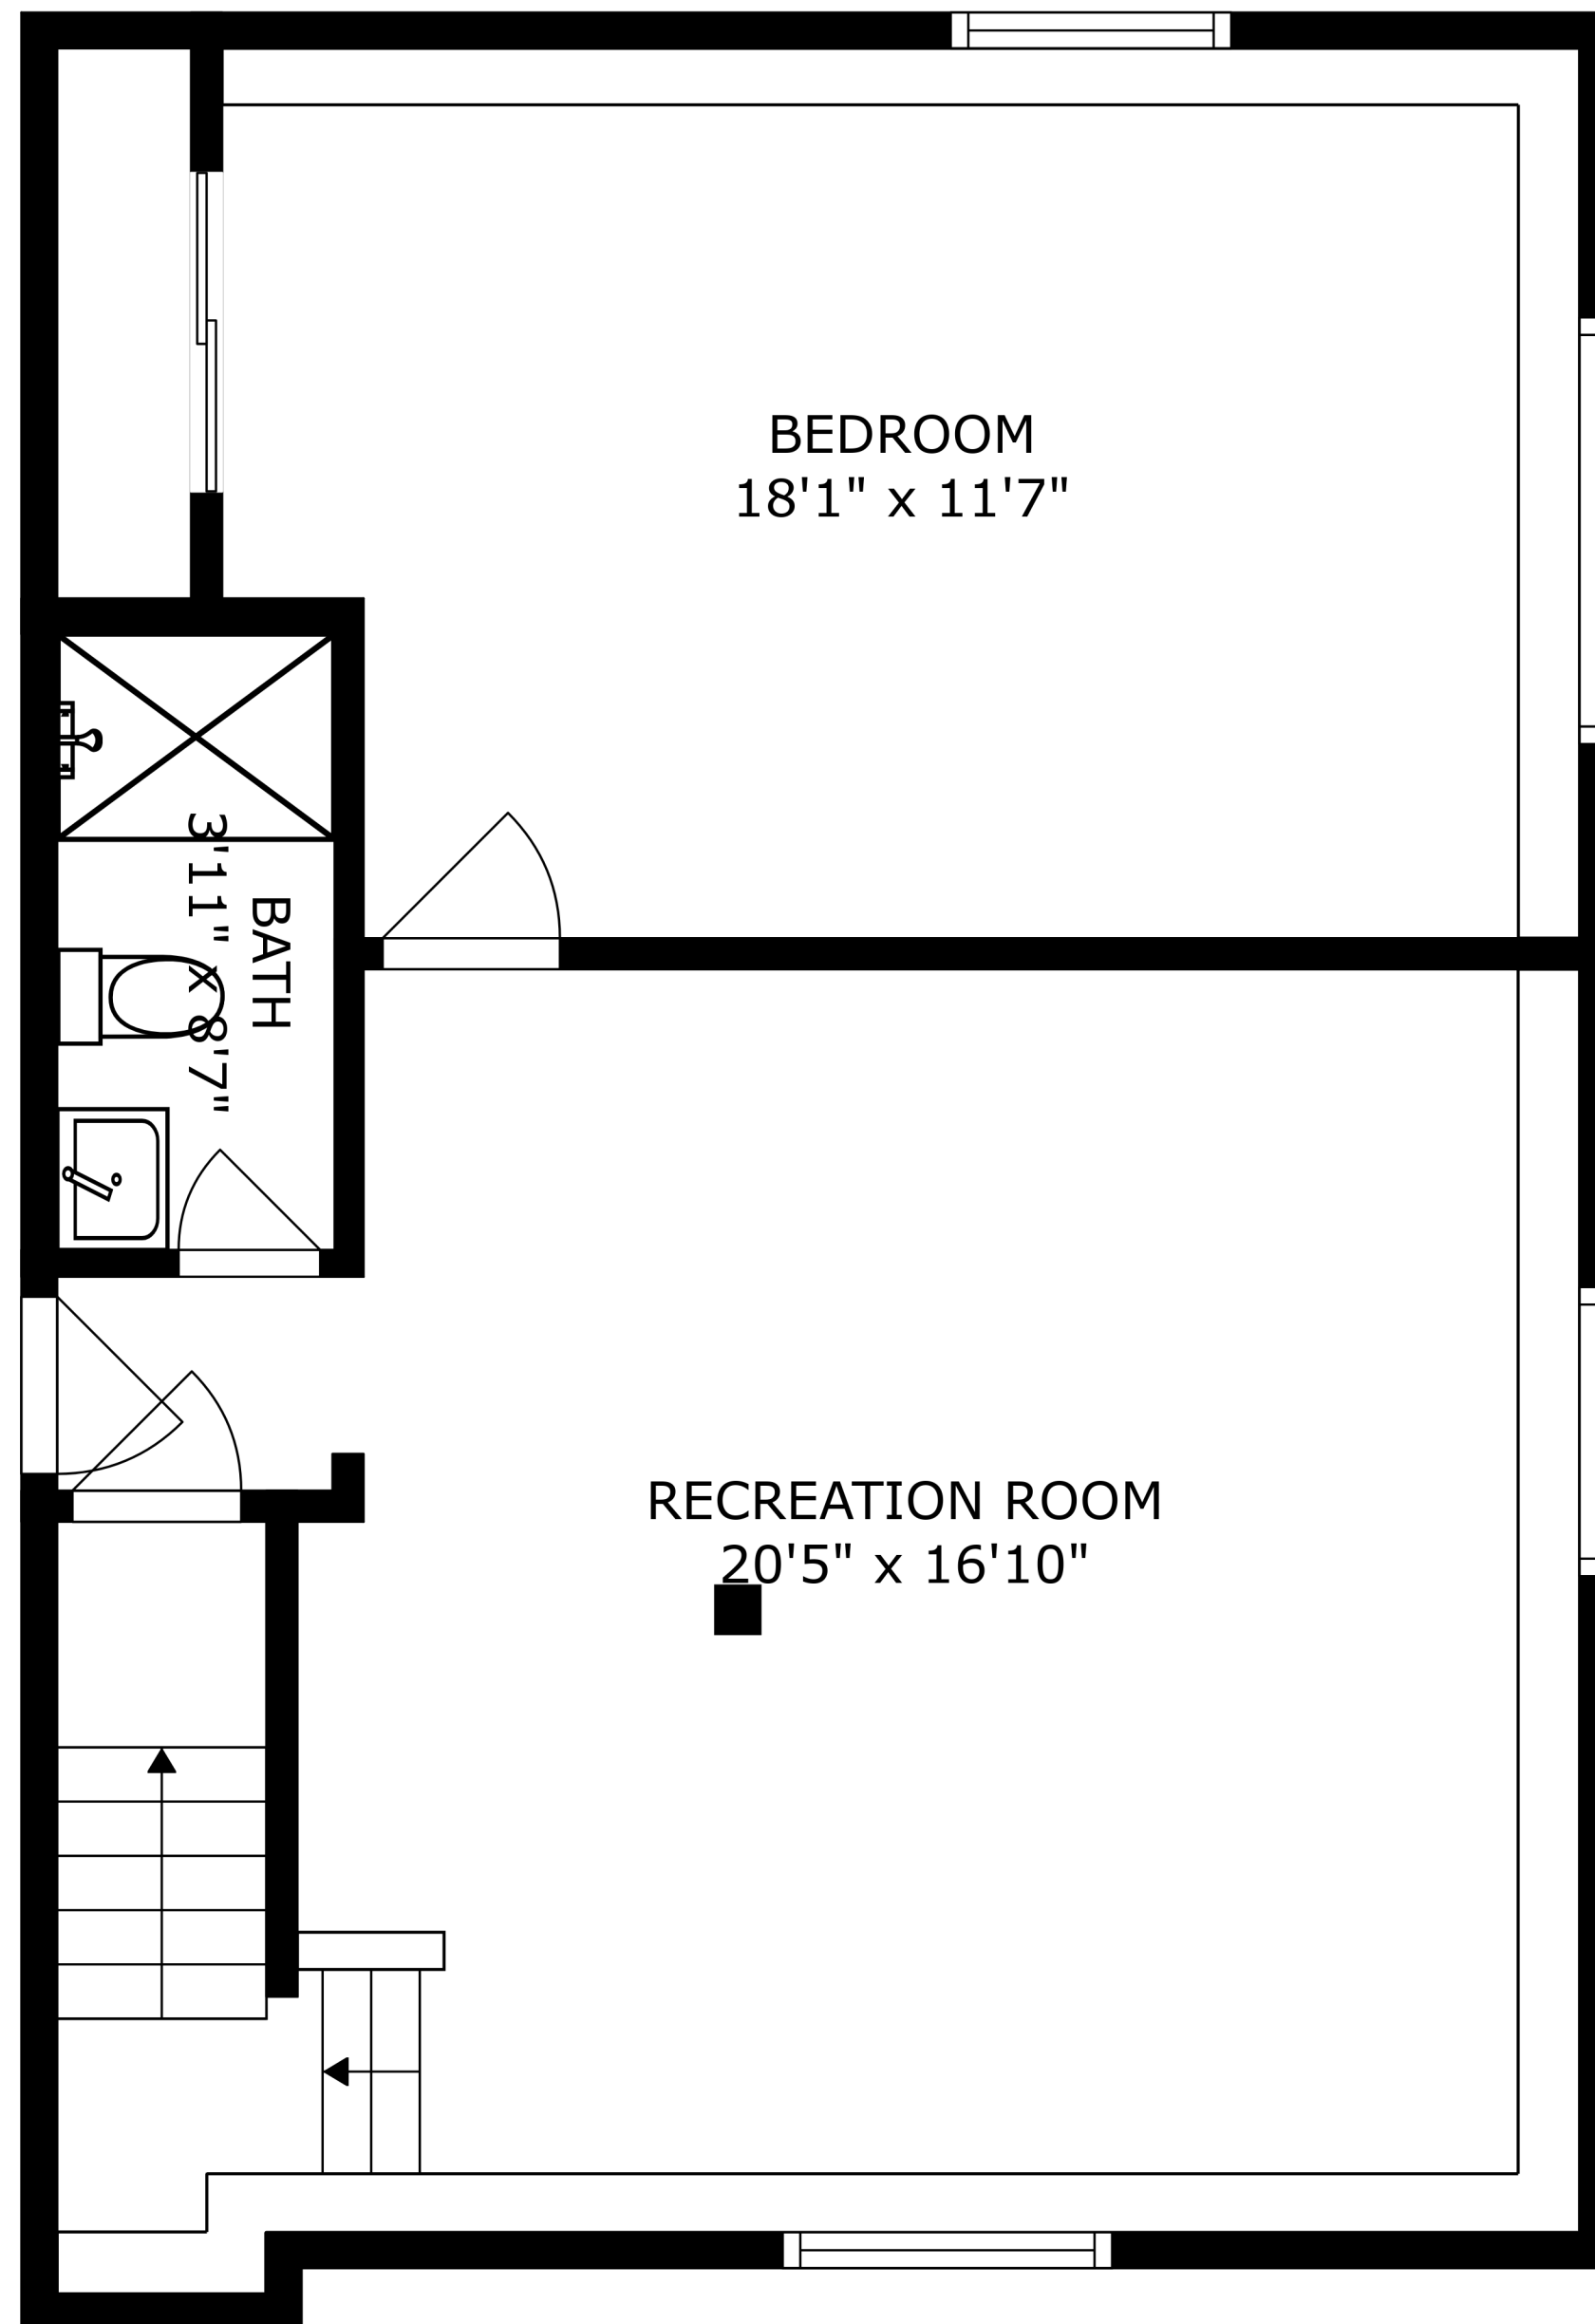

SIZES AND DIMENSIONS ARE APPROXIMATE, ACTUAL MAY VARY.

OPEN TO BELOW

BEDROOM
15'4" x 11'4"

BATH
8'7" x 4'10"

BEDROOM
15'5" x 13'4"

SIZES AND DIMENSIONS ARE APPROXIMATE, ACTUAL MAY VARY.

SIZES AND DIMENSIONS ARE APPROXIMATE, ACTUAL MAY VARY.

SIZES AND DIMENSIONS ARE APPROXIMATE, ACTUAL MAY VARY.