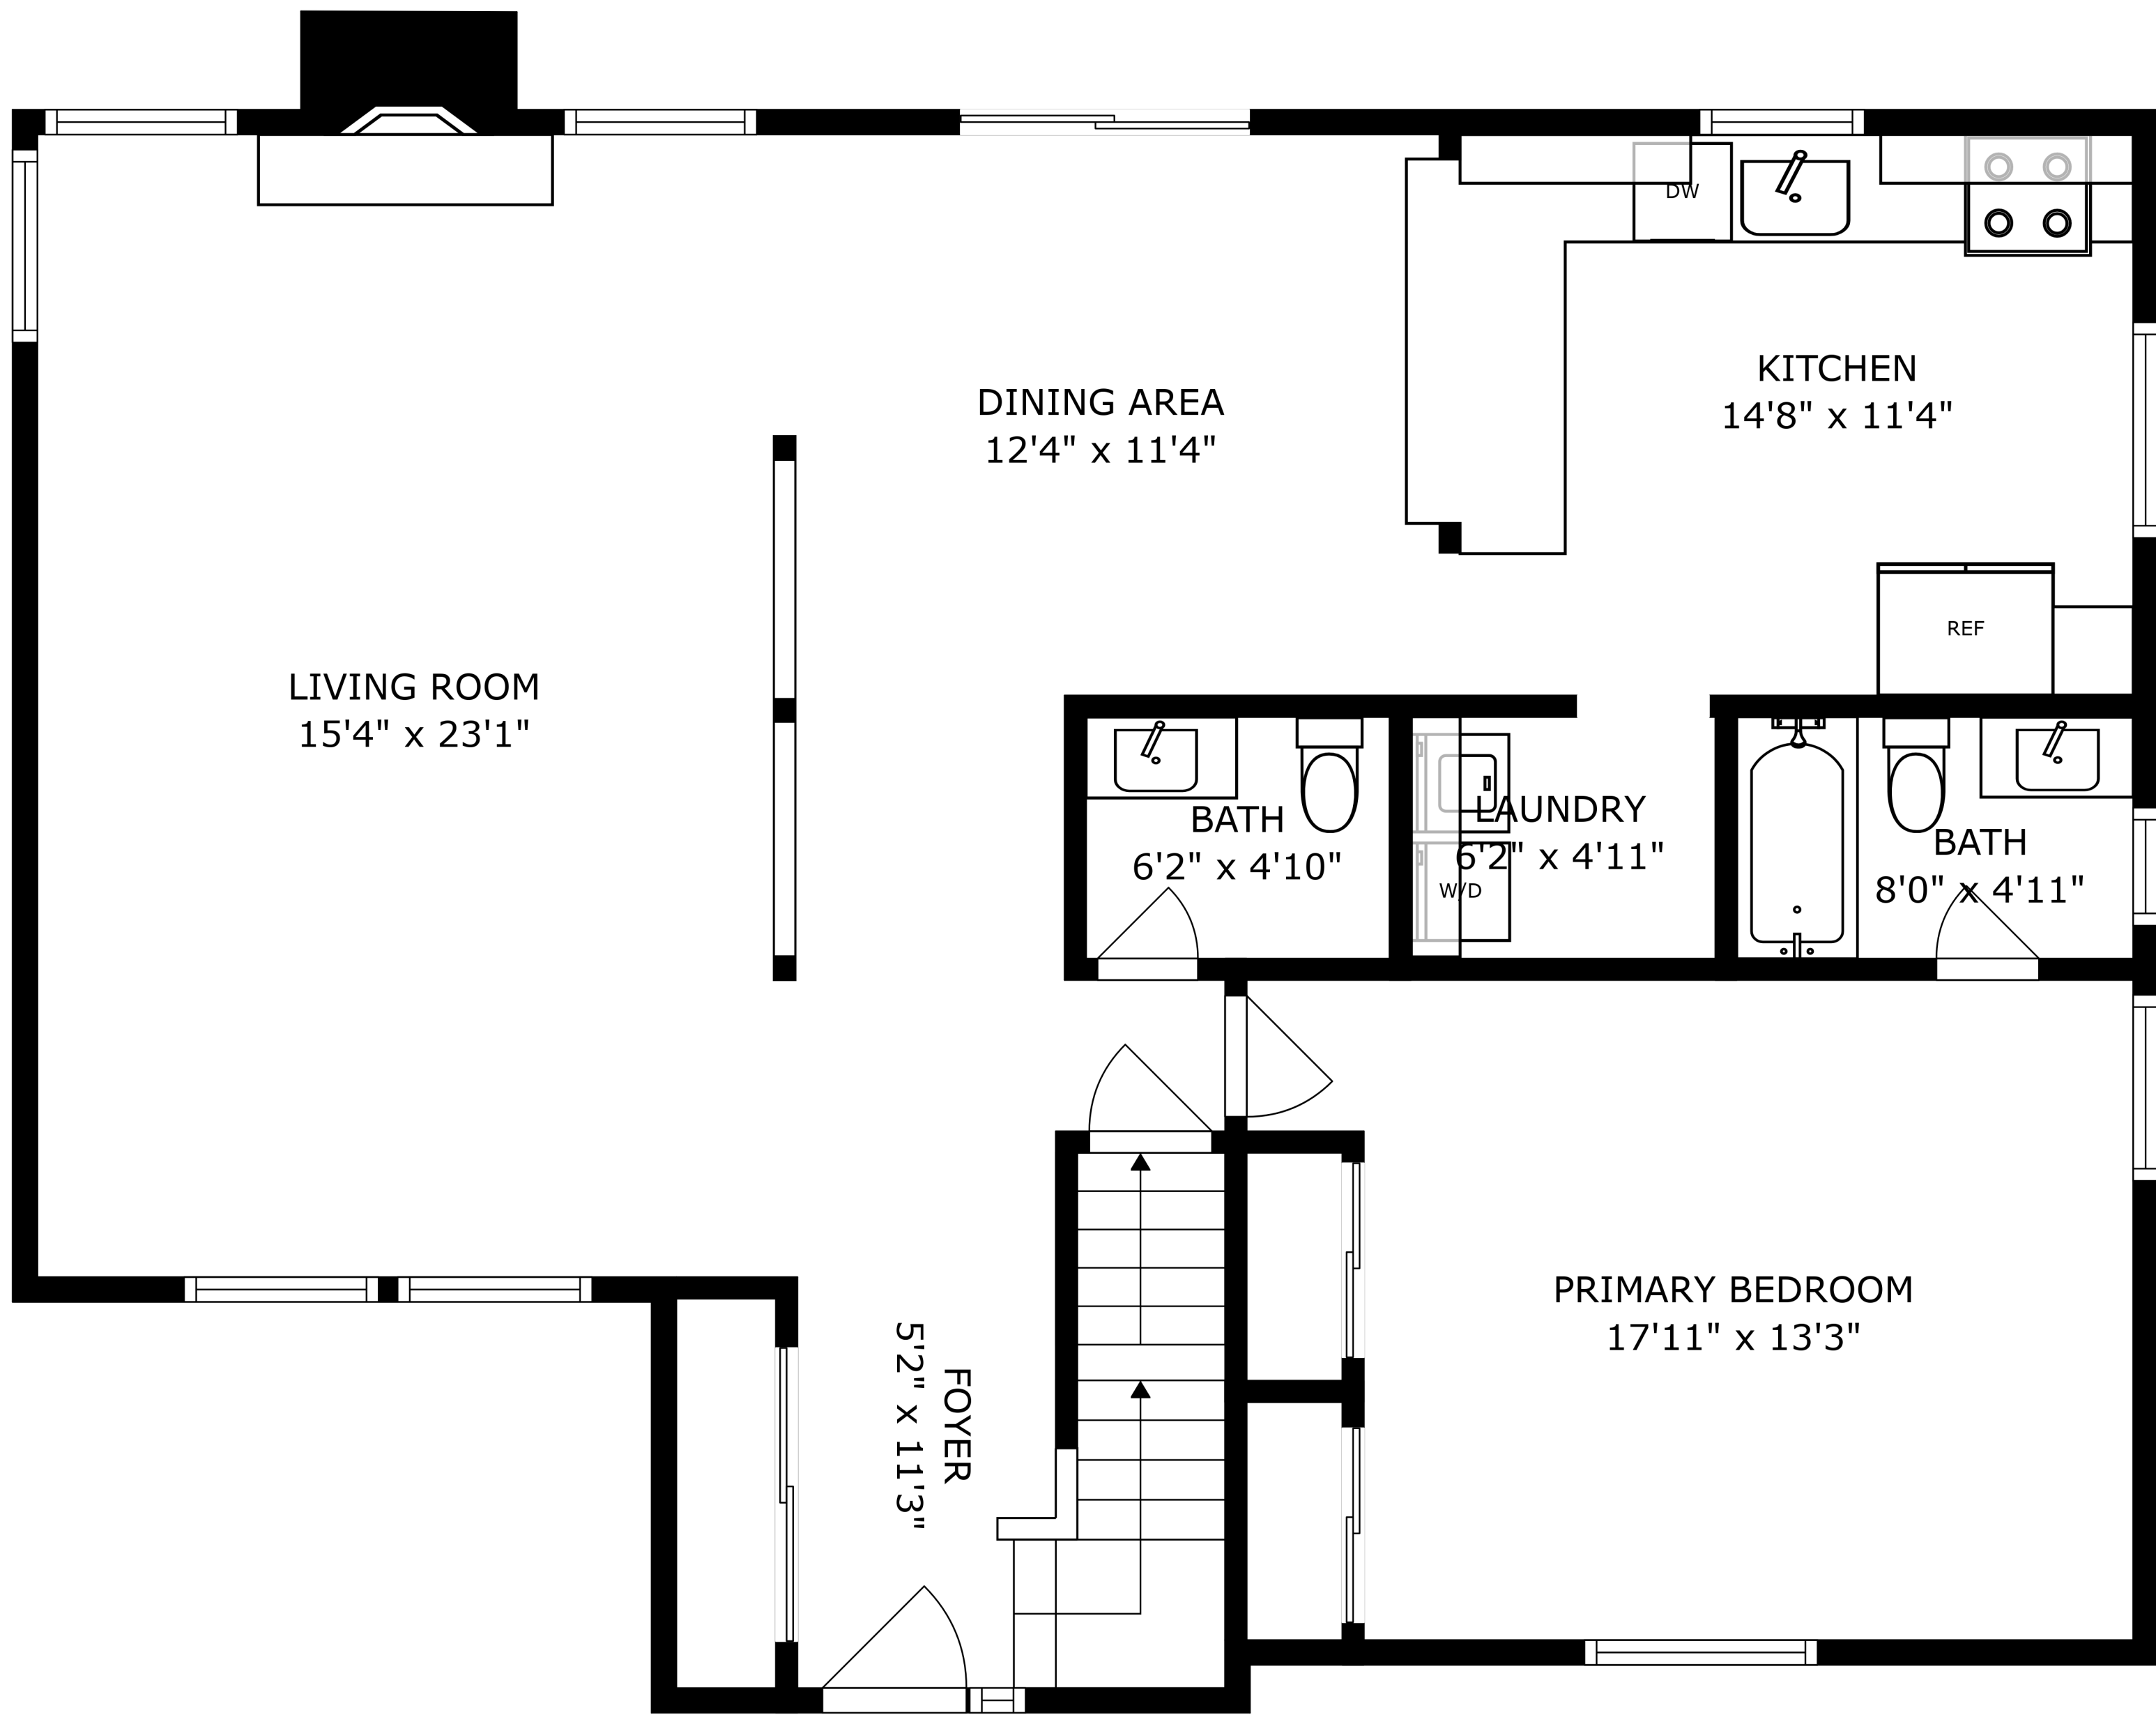

SIZES AND DIMENSIONS ARE APPROXIMATE, ACTUAL MAY VARY.

OPEN TO BELOW

BEDROOM
15'4" x 11'4"

BATH
8'7" x 4'10"

BEDROOM
15'5" x 13'4"

SIZES AND DIMENSIONS ARE APPROXIMATE, ACTUAL MAY VARY.

SIZES AND DIMENSIONS ARE APPROXIMATE, ACTUAL MAY VARY.

SIZES AND DIMENSIONS ARE APPROXIMATE, ACTUAL MAY VARY.