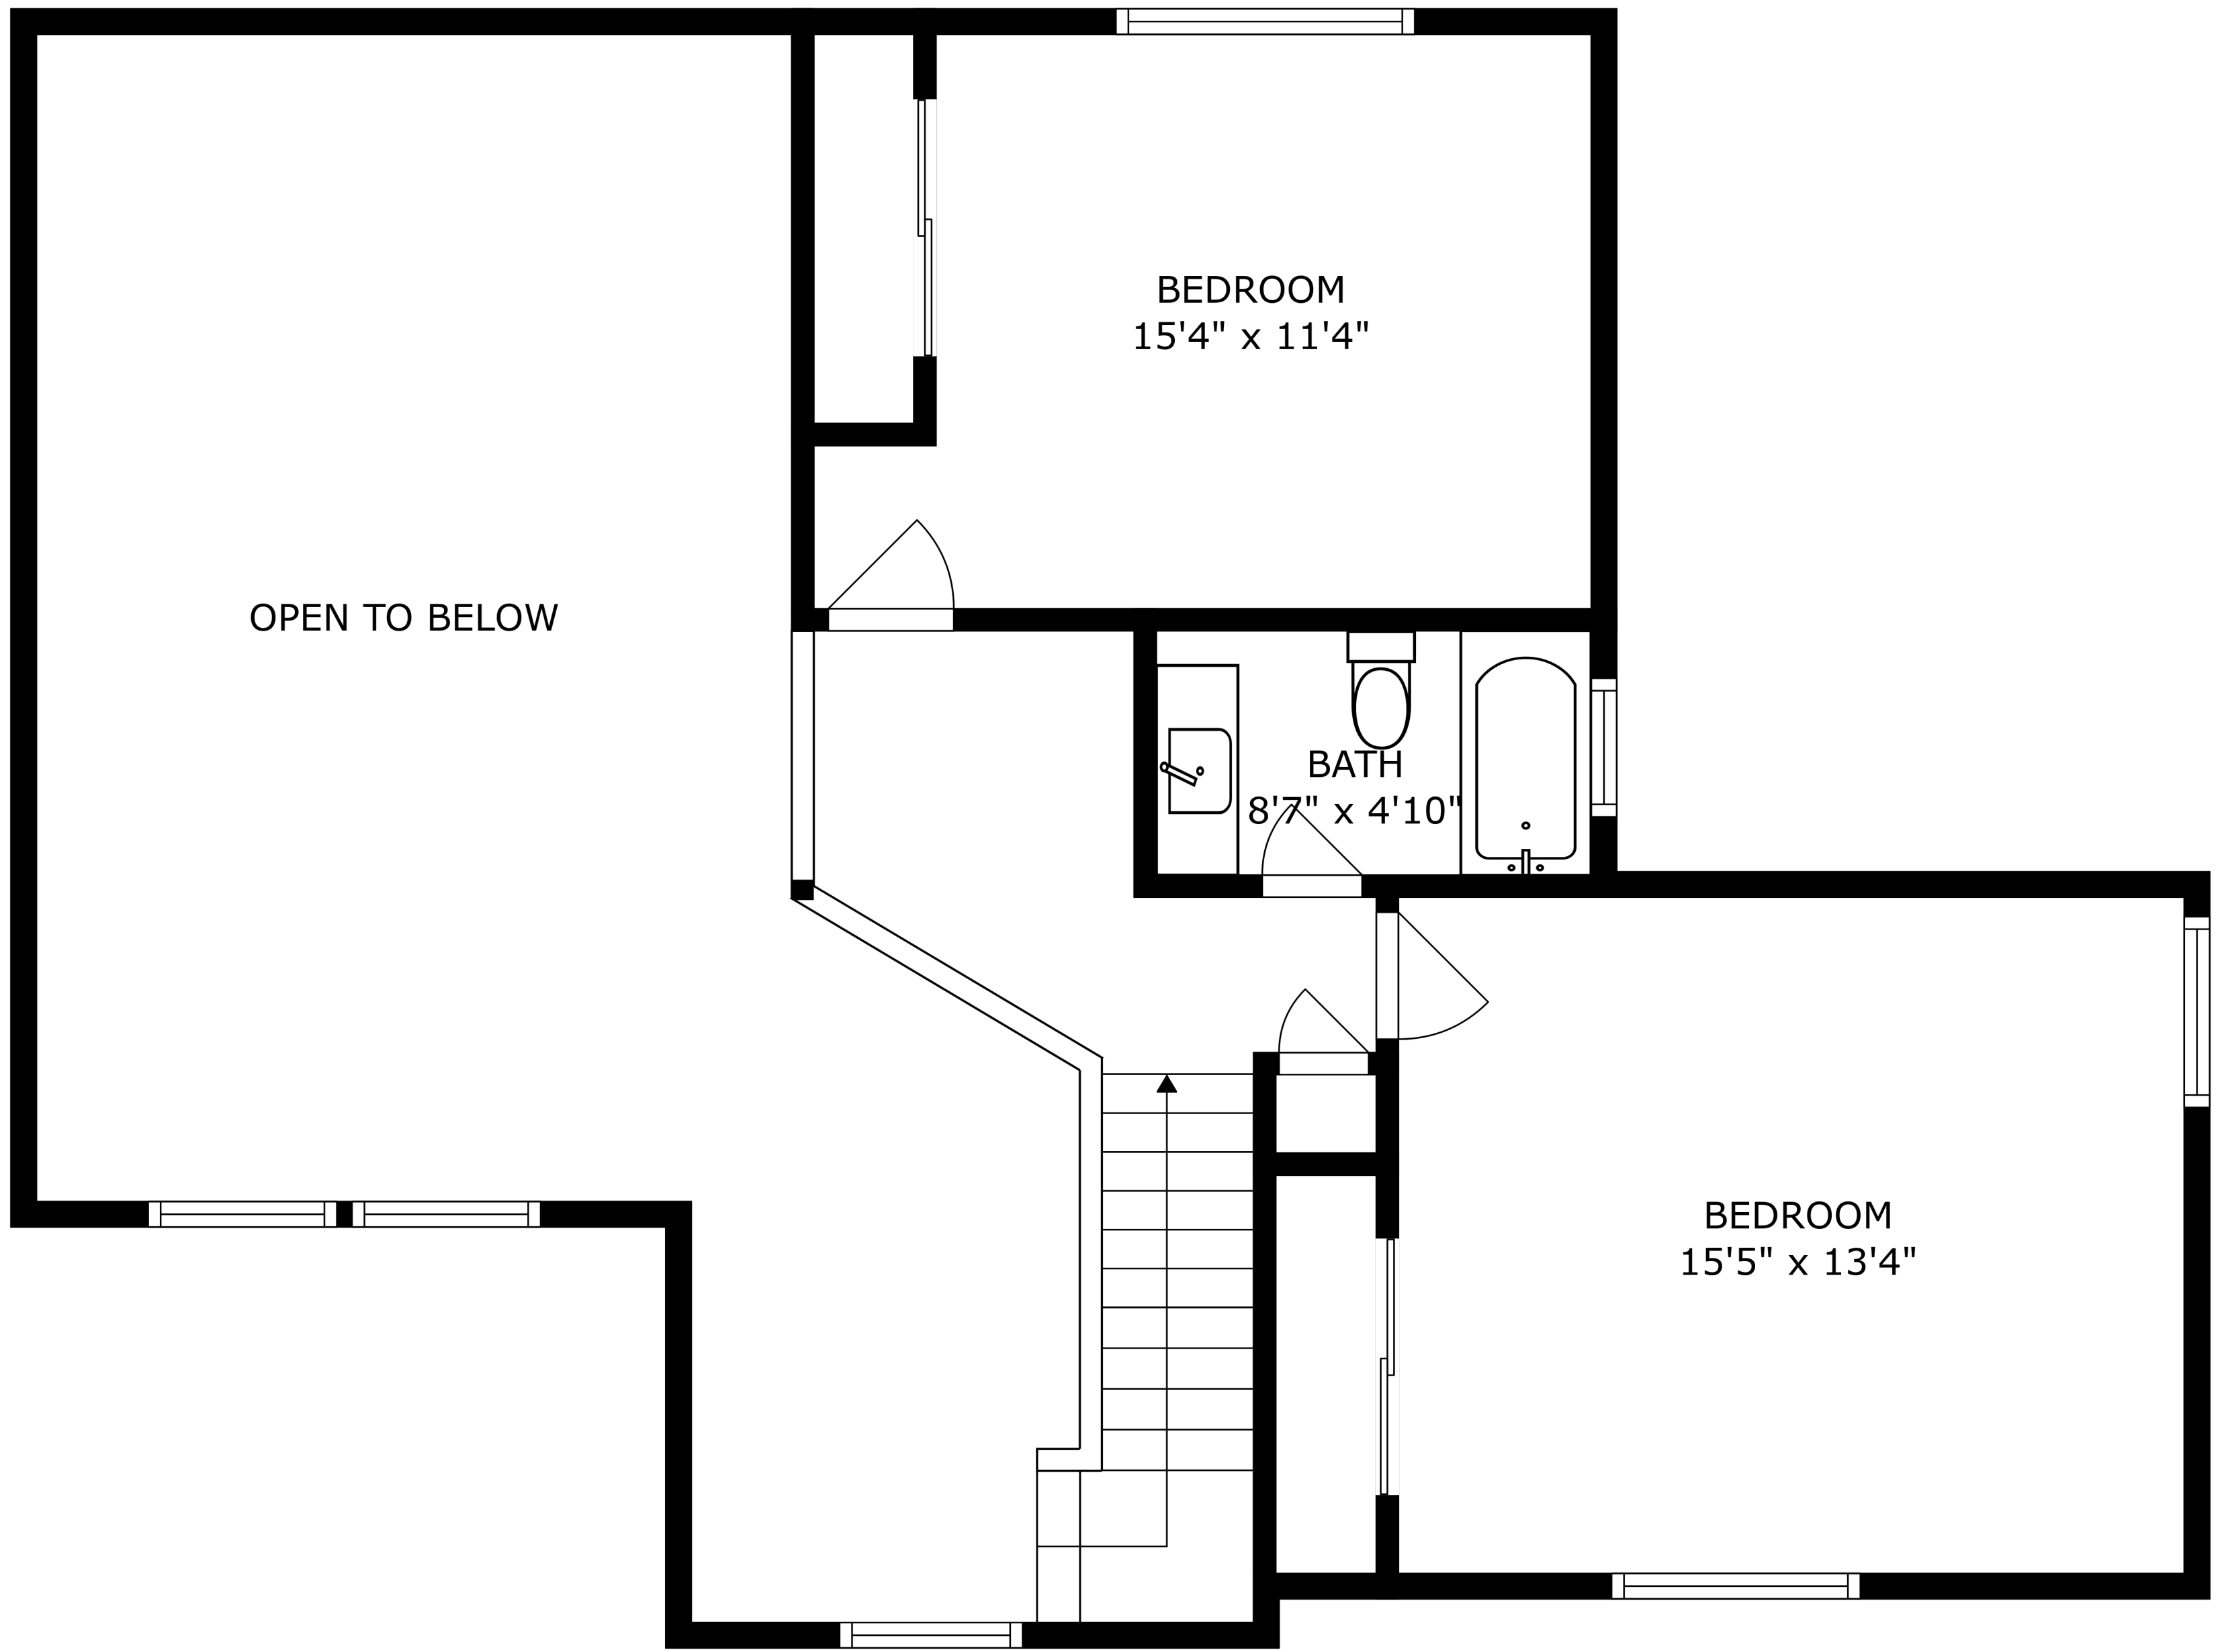

SIZES AND DIMENSIONS ARE APPROXIMATE, ACTUAL MAY VARY.

OPEN TO BELOW

BEDROOM
15'4" x 11'4"

BATH
8'7" x 4'10"

BEDROOM
15'5" x 13'4"

SIZES AND DIMENSIONS ARE APPROXIMATE, ACTUAL MAY VARY.

SIZES AND DIMENSIONS ARE APPROXIMATE, ACTUAL MAY VARY.

SIZES AND DIMENSIONS ARE APPROXIMATE, ACTUAL MAY VARY.