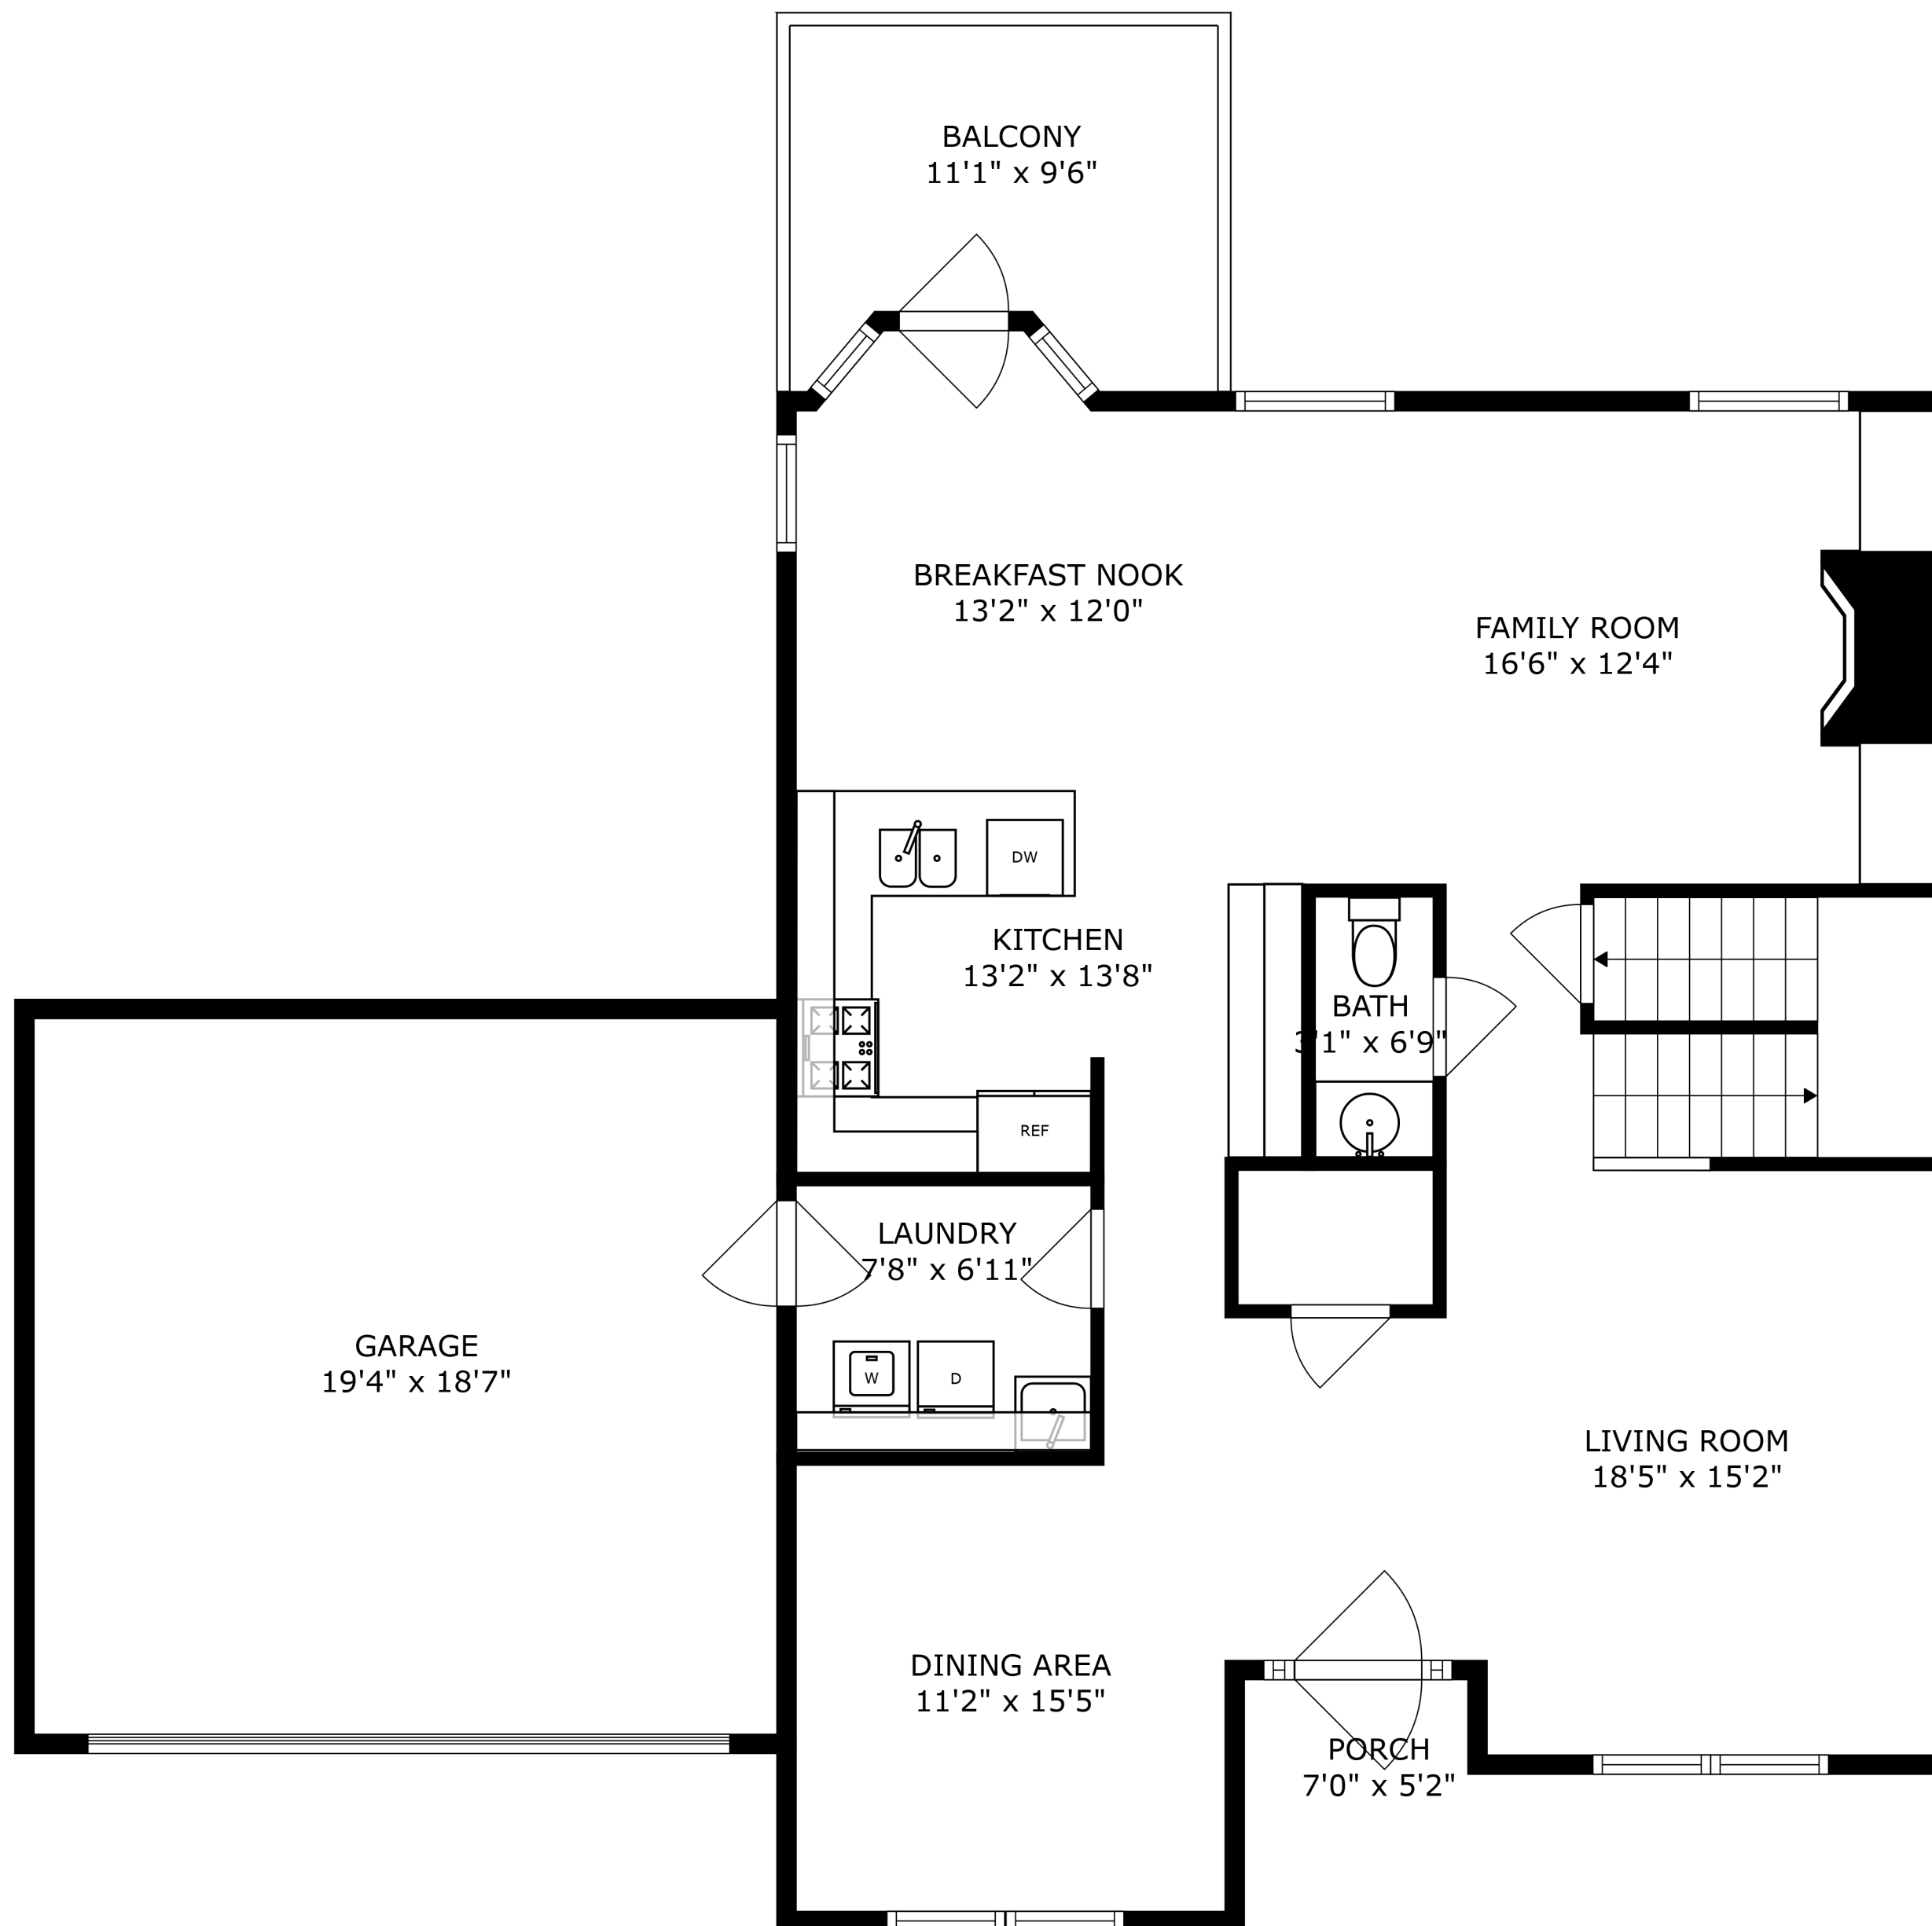

PATIO
29'8" x 11'7"

SIZES AND DIMENSIONS ARE APPROXIMATE, ACTUAL MAY VARY.

SIZES AND DIMENSIONS ARE APPROXIMATE, ACTUAL MAY VARY.

SIZES AND DIMENSIONS ARE APPROXIMATE, ACTUAL MAY VARY.

PATIO
29'8" x 11'7"

SIZES AND DIMENSIONS ARE APPROXIMATE, ACTUAL MAY VARY.