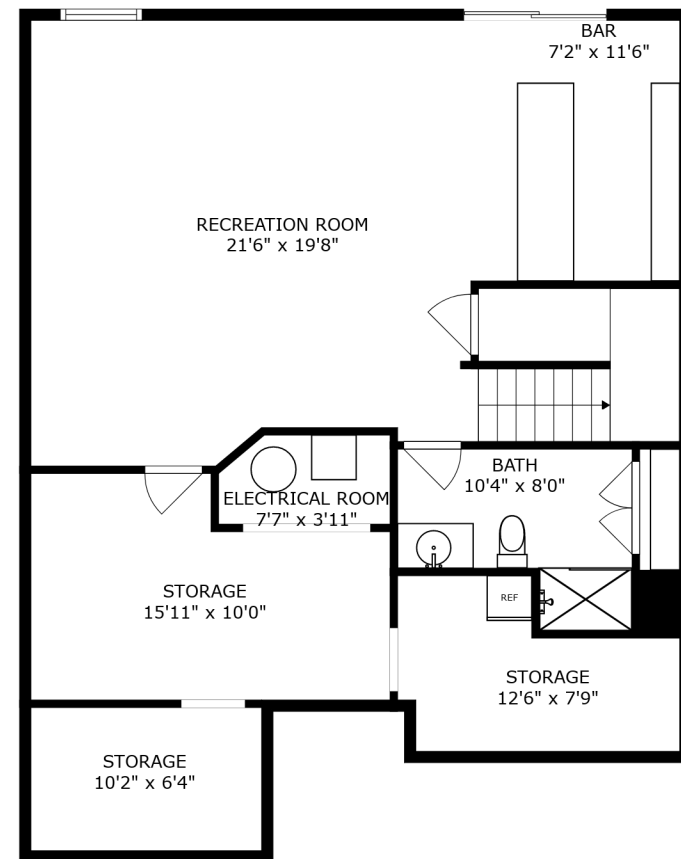

PATIO
29'8" x 11'7"

SIZES AND DIMENSIONS ARE APPROXIMATE, ACTUAL MAY VARY.

SIZES AND DIMENSIONS ARE APPROXIMATE, ACTUAL MAY VARY.

SIZES AND DIMENSIONS ARE APPROXIMATE, ACTUAL MAY VARY.

PATIO
29'8" x 11'7"

SIZES AND DIMENSIONS ARE APPROXIMATE, ACTUAL MAY VARY.