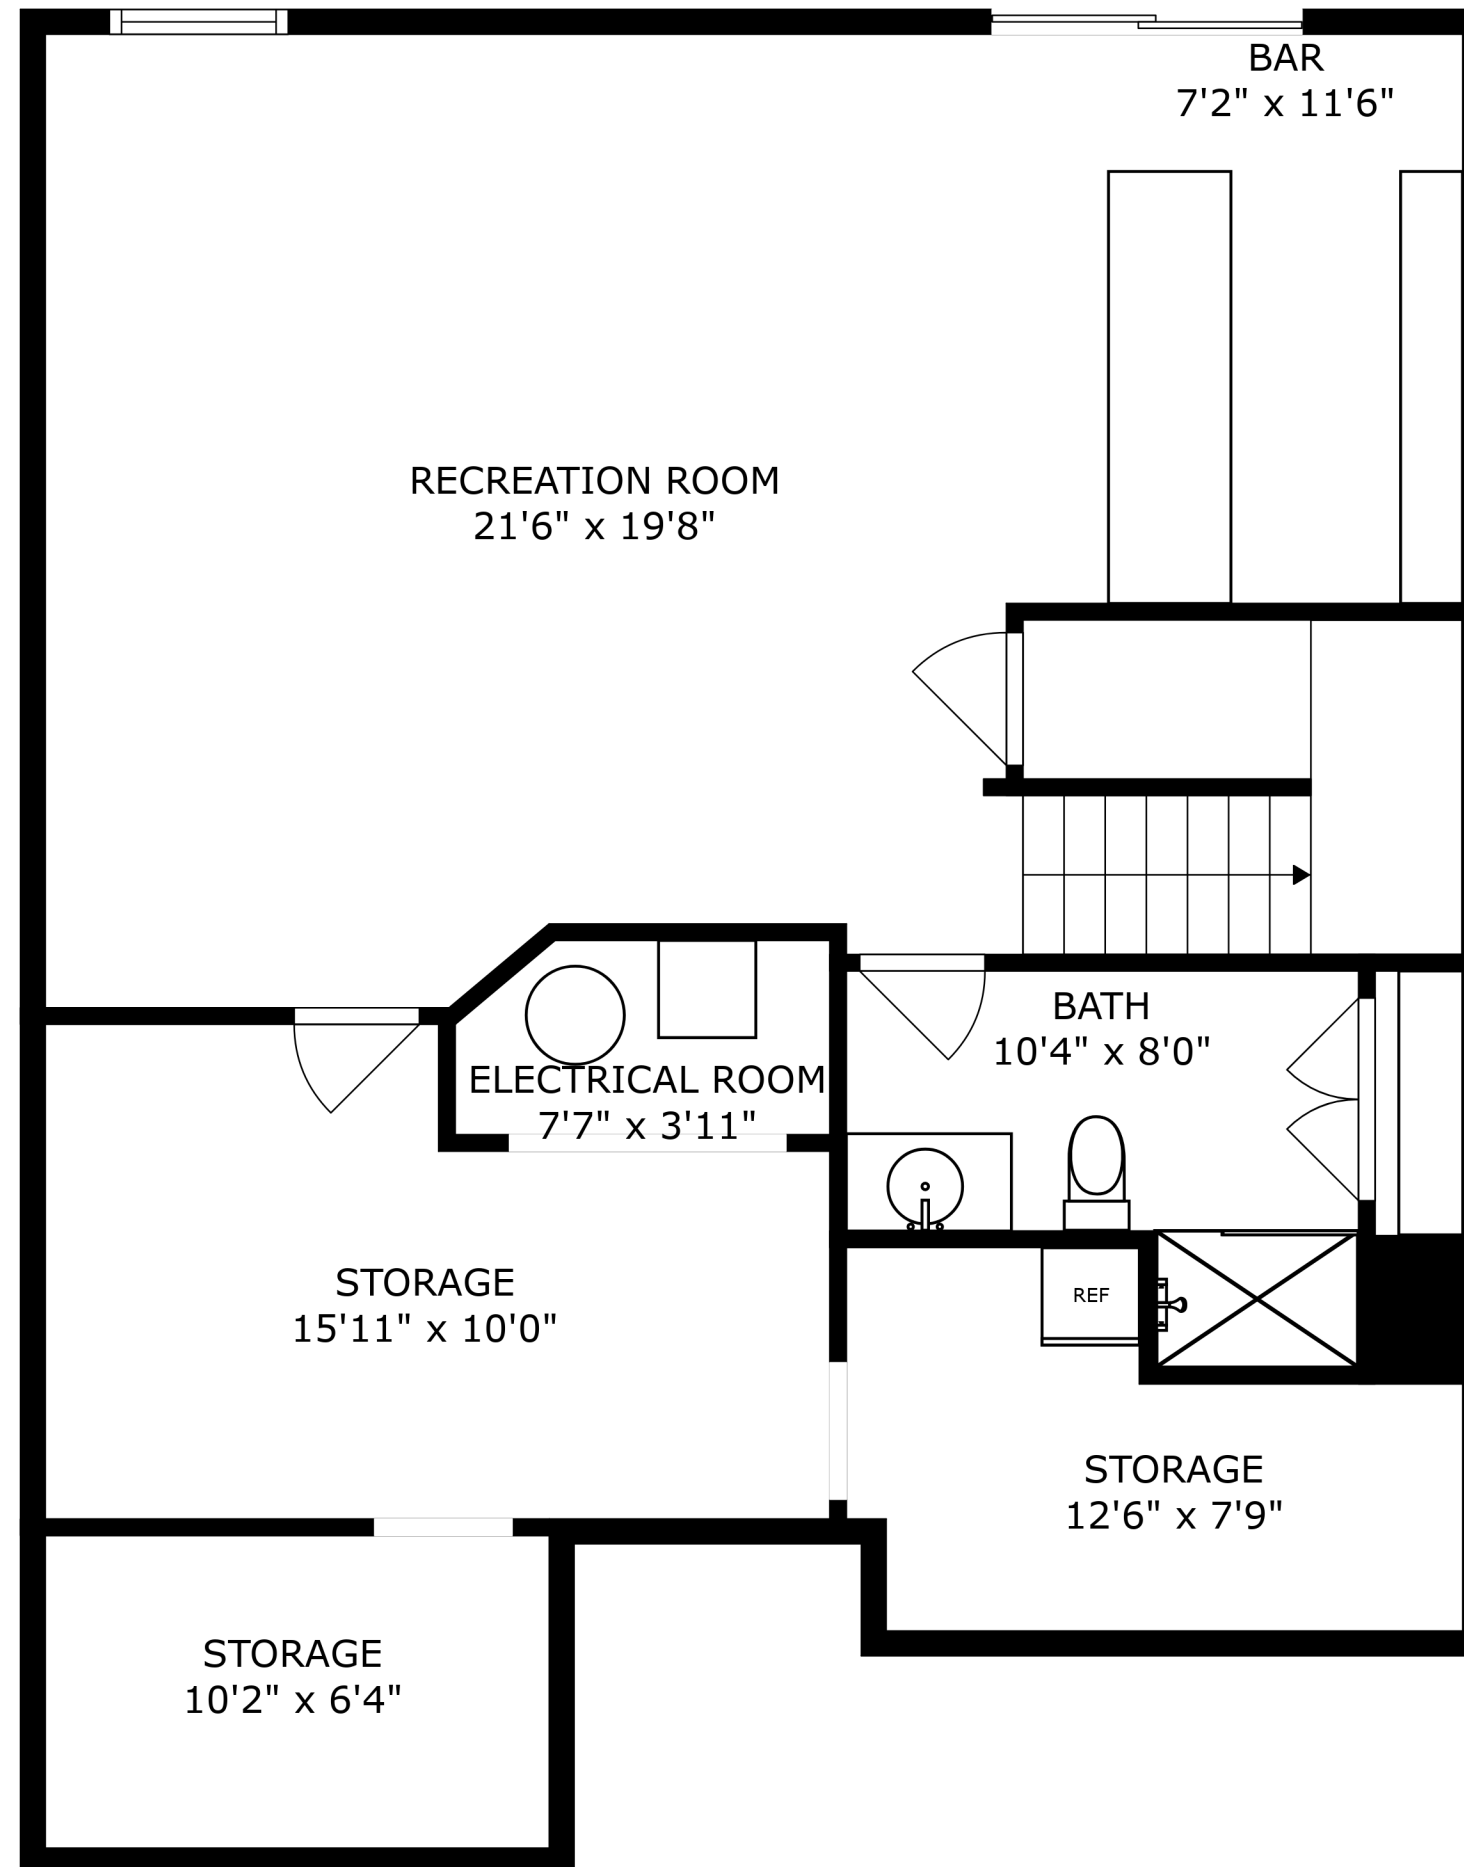

PATIO
29'8" x 11'7"

SIZES AND DIMENSIONS ARE APPROXIMATE, ACTUAL MAY VARY.

SIZES AND DIMENSIONS ARE APPROXIMATE, ACTUAL MAY VARY.

SIZES AND DIMENSIONS ARE APPROXIMATE, ACTUAL MAY VARY.

PATIO
29'8" x 11'7"

SIZES AND DIMENSIONS ARE APPROXIMATE, ACTUAL MAY VARY.