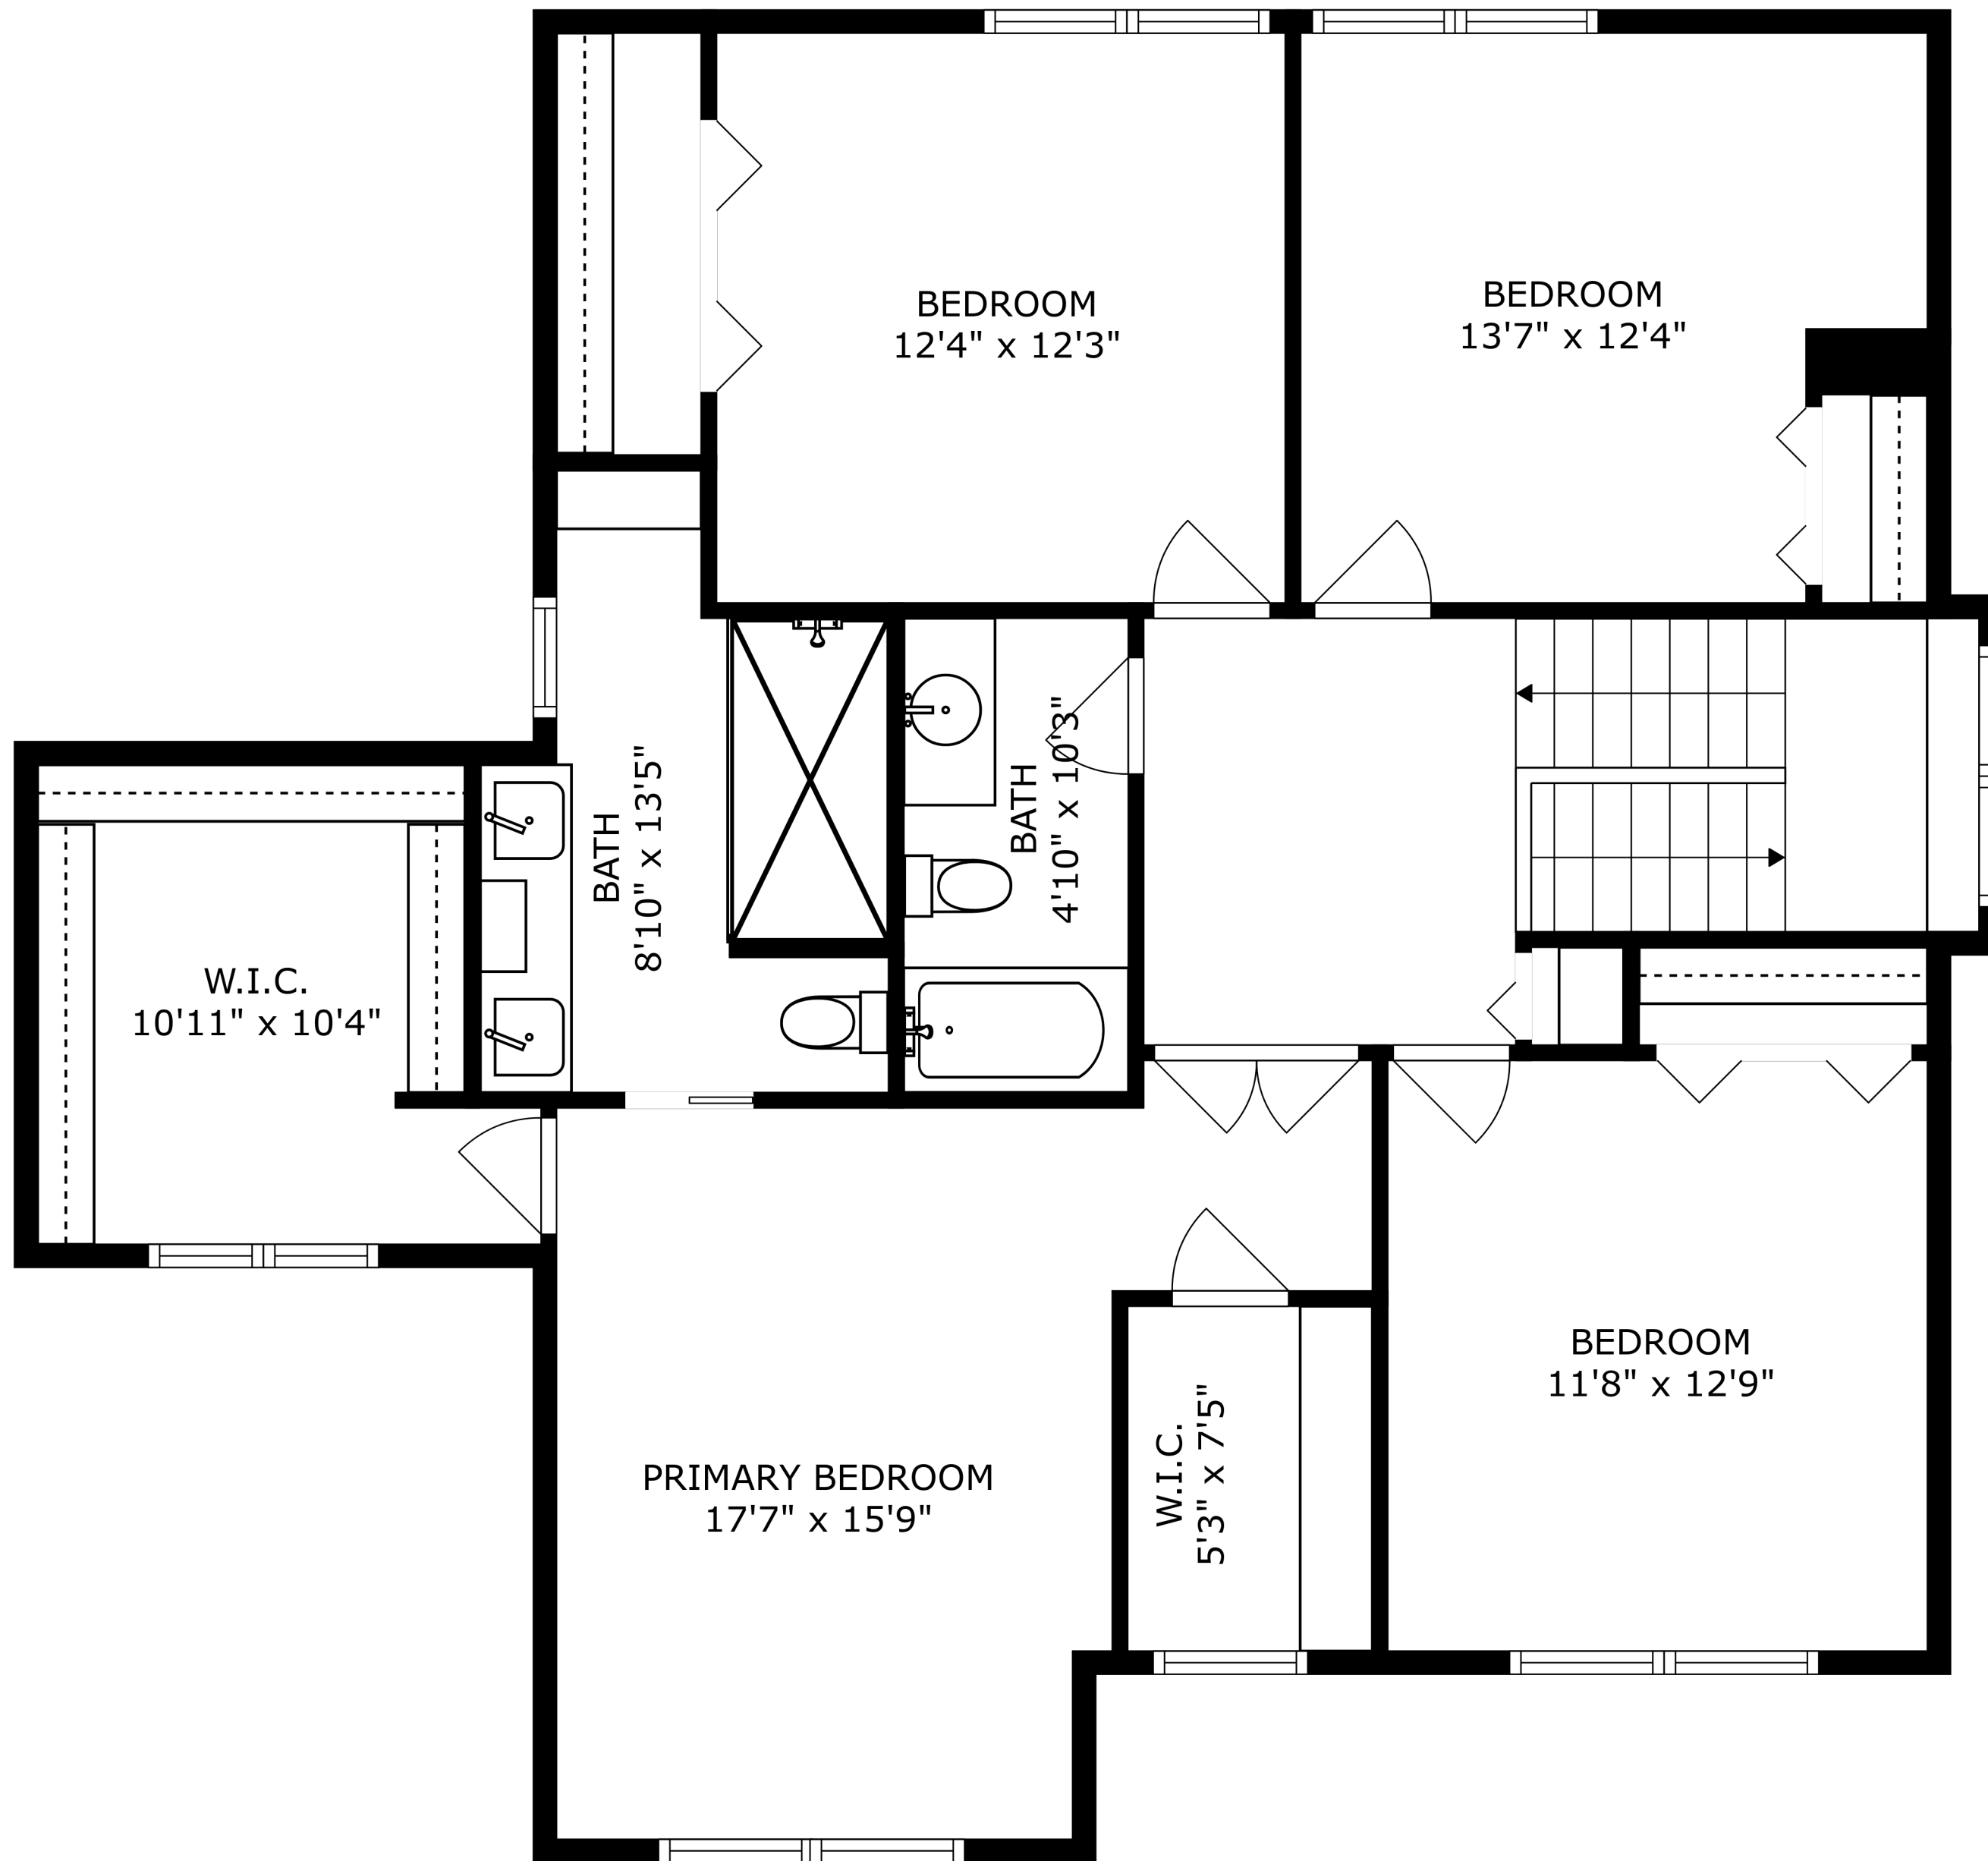

PATIO
29'8" x 11'7"

SIZES AND DIMENSIONS ARE APPROXIMATE, ACTUAL MAY VARY.

SIZES AND DIMENSIONS ARE APPROXIMATE, ACTUAL MAY VARY.

SIZES AND DIMENSIONS ARE APPROXIMATE, ACTUAL MAY VARY.

PATIO
29'8" x 11'7"

SIZES AND DIMENSIONS ARE APPROXIMATE, ACTUAL MAY VARY.