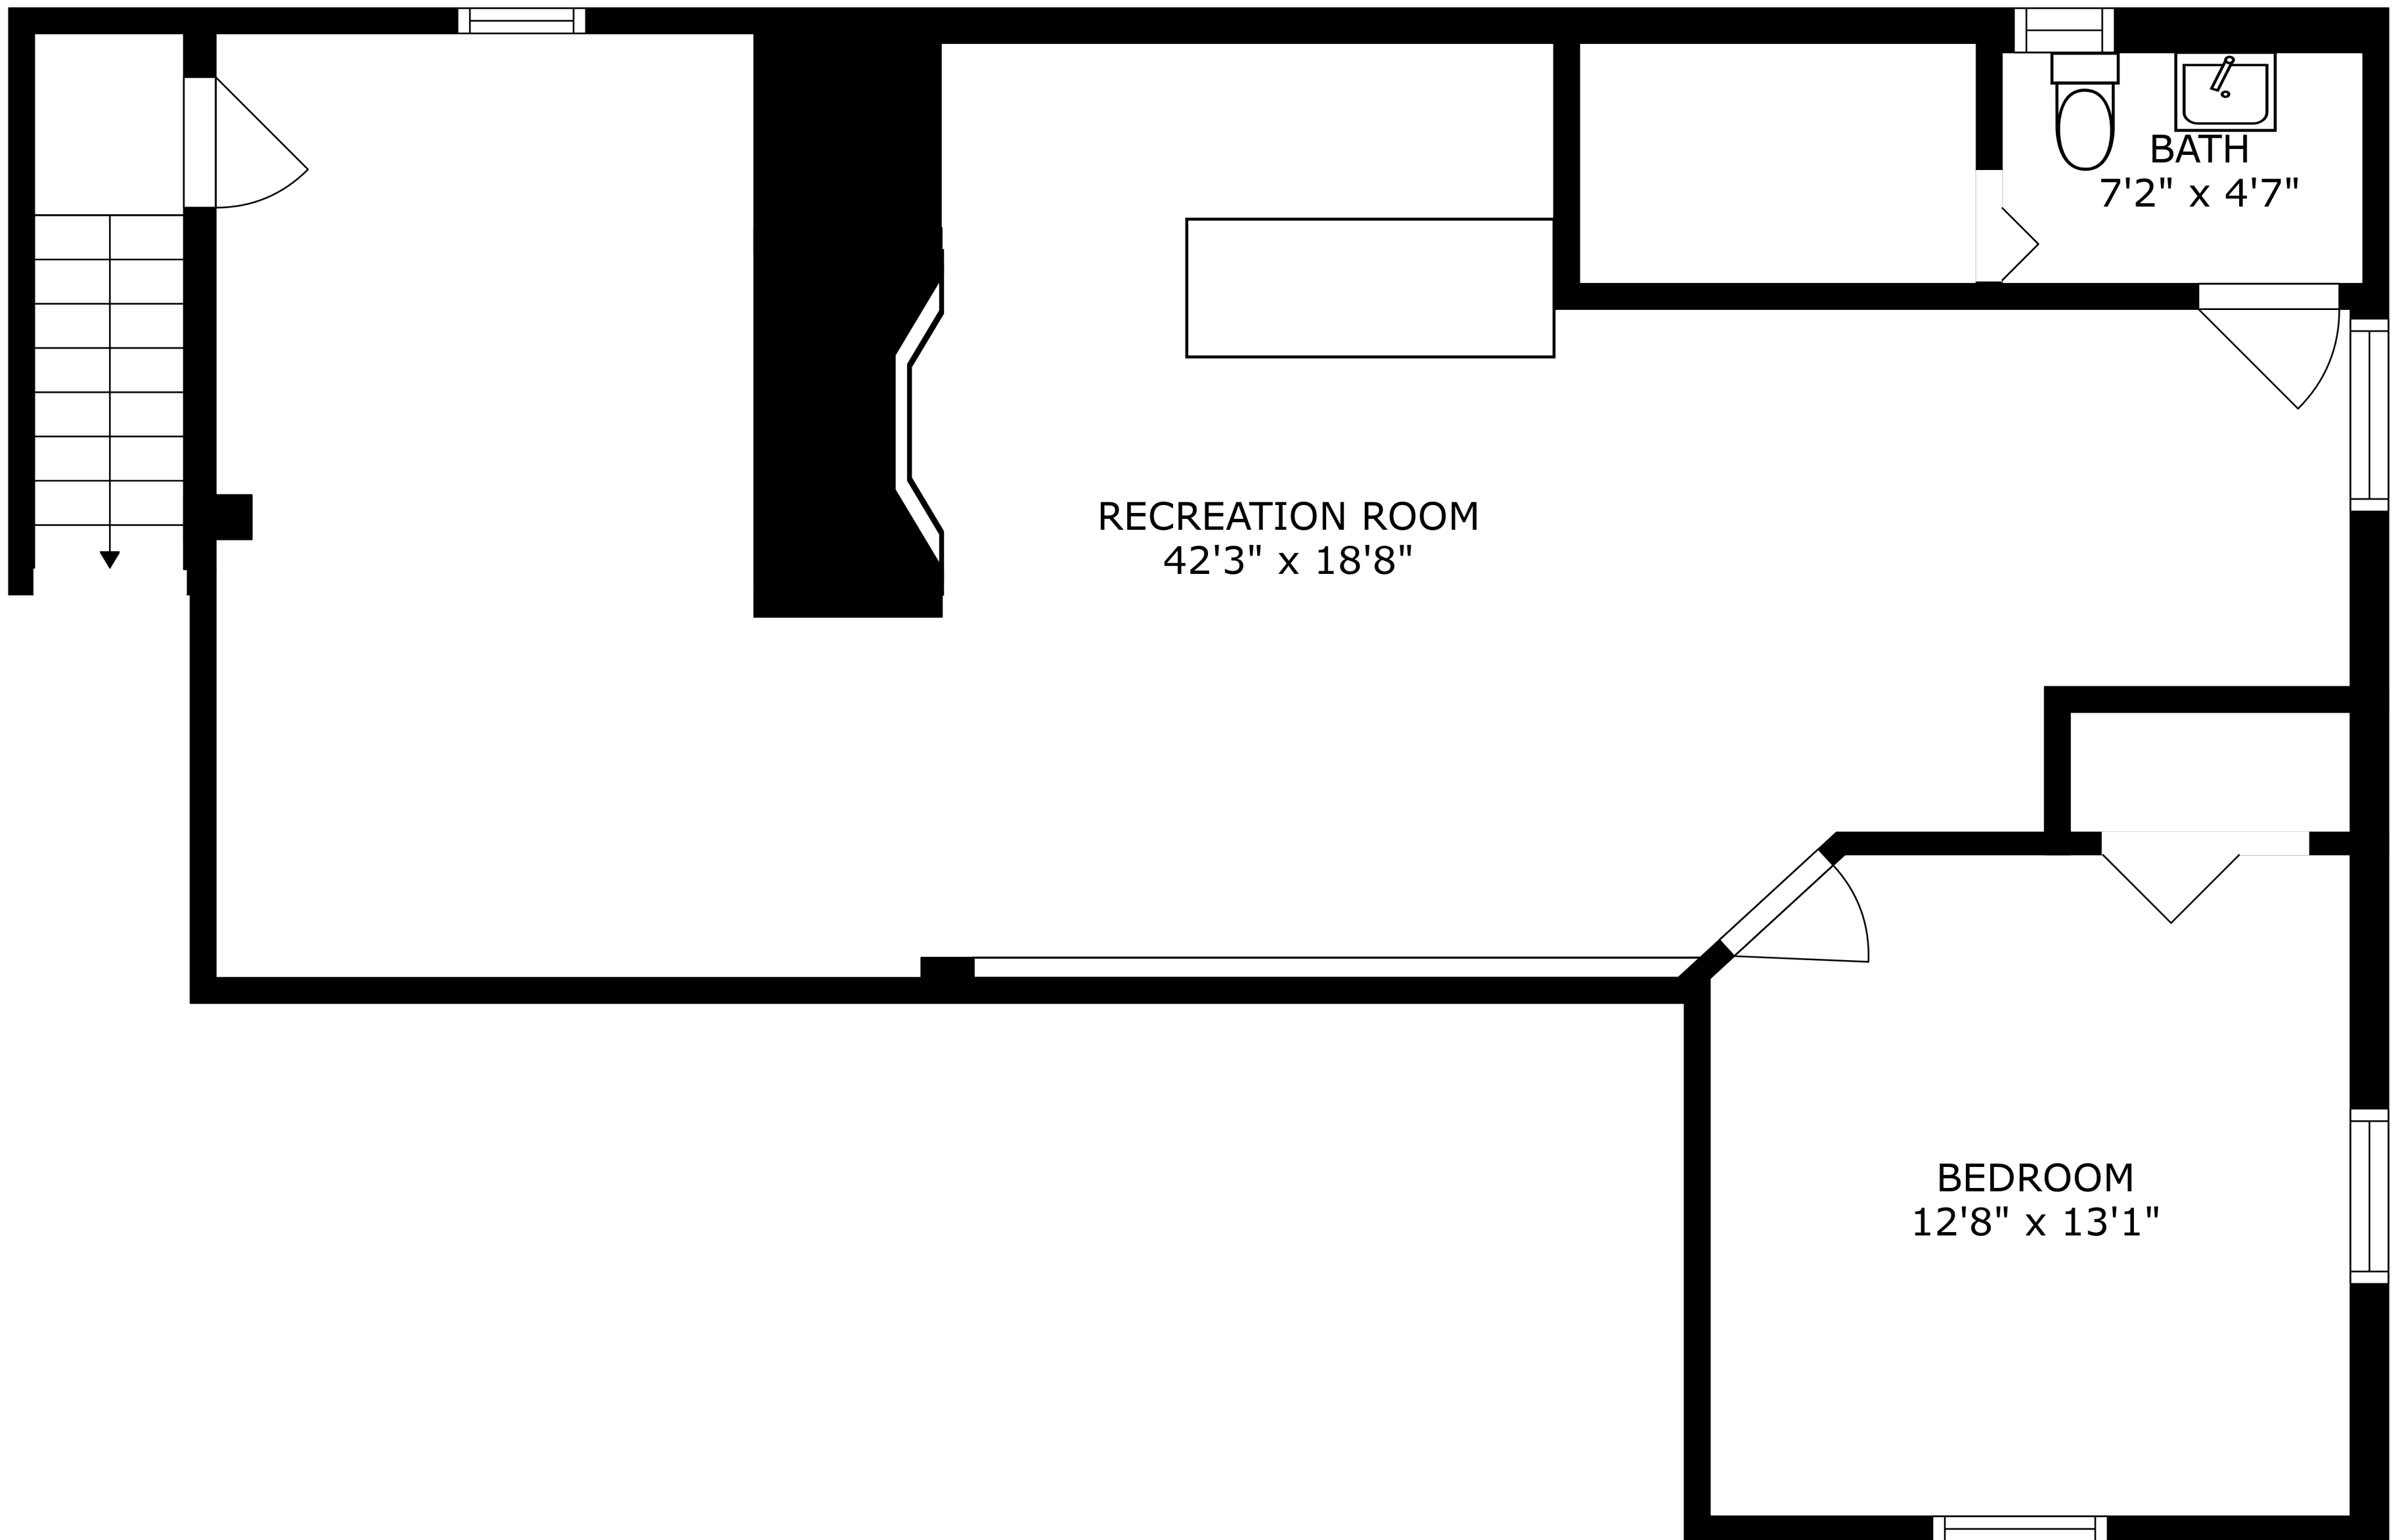

FLOOR 2

FLOOR 1

SIZES AND DIMENSIONS ARE APPROXIMATE, ACTUAL MAY VARY.

RECREATION ROOM
42'3" x 18'8"

BATH
7'2" x 4'7"

BEDROOM
12'8" x 13'1"