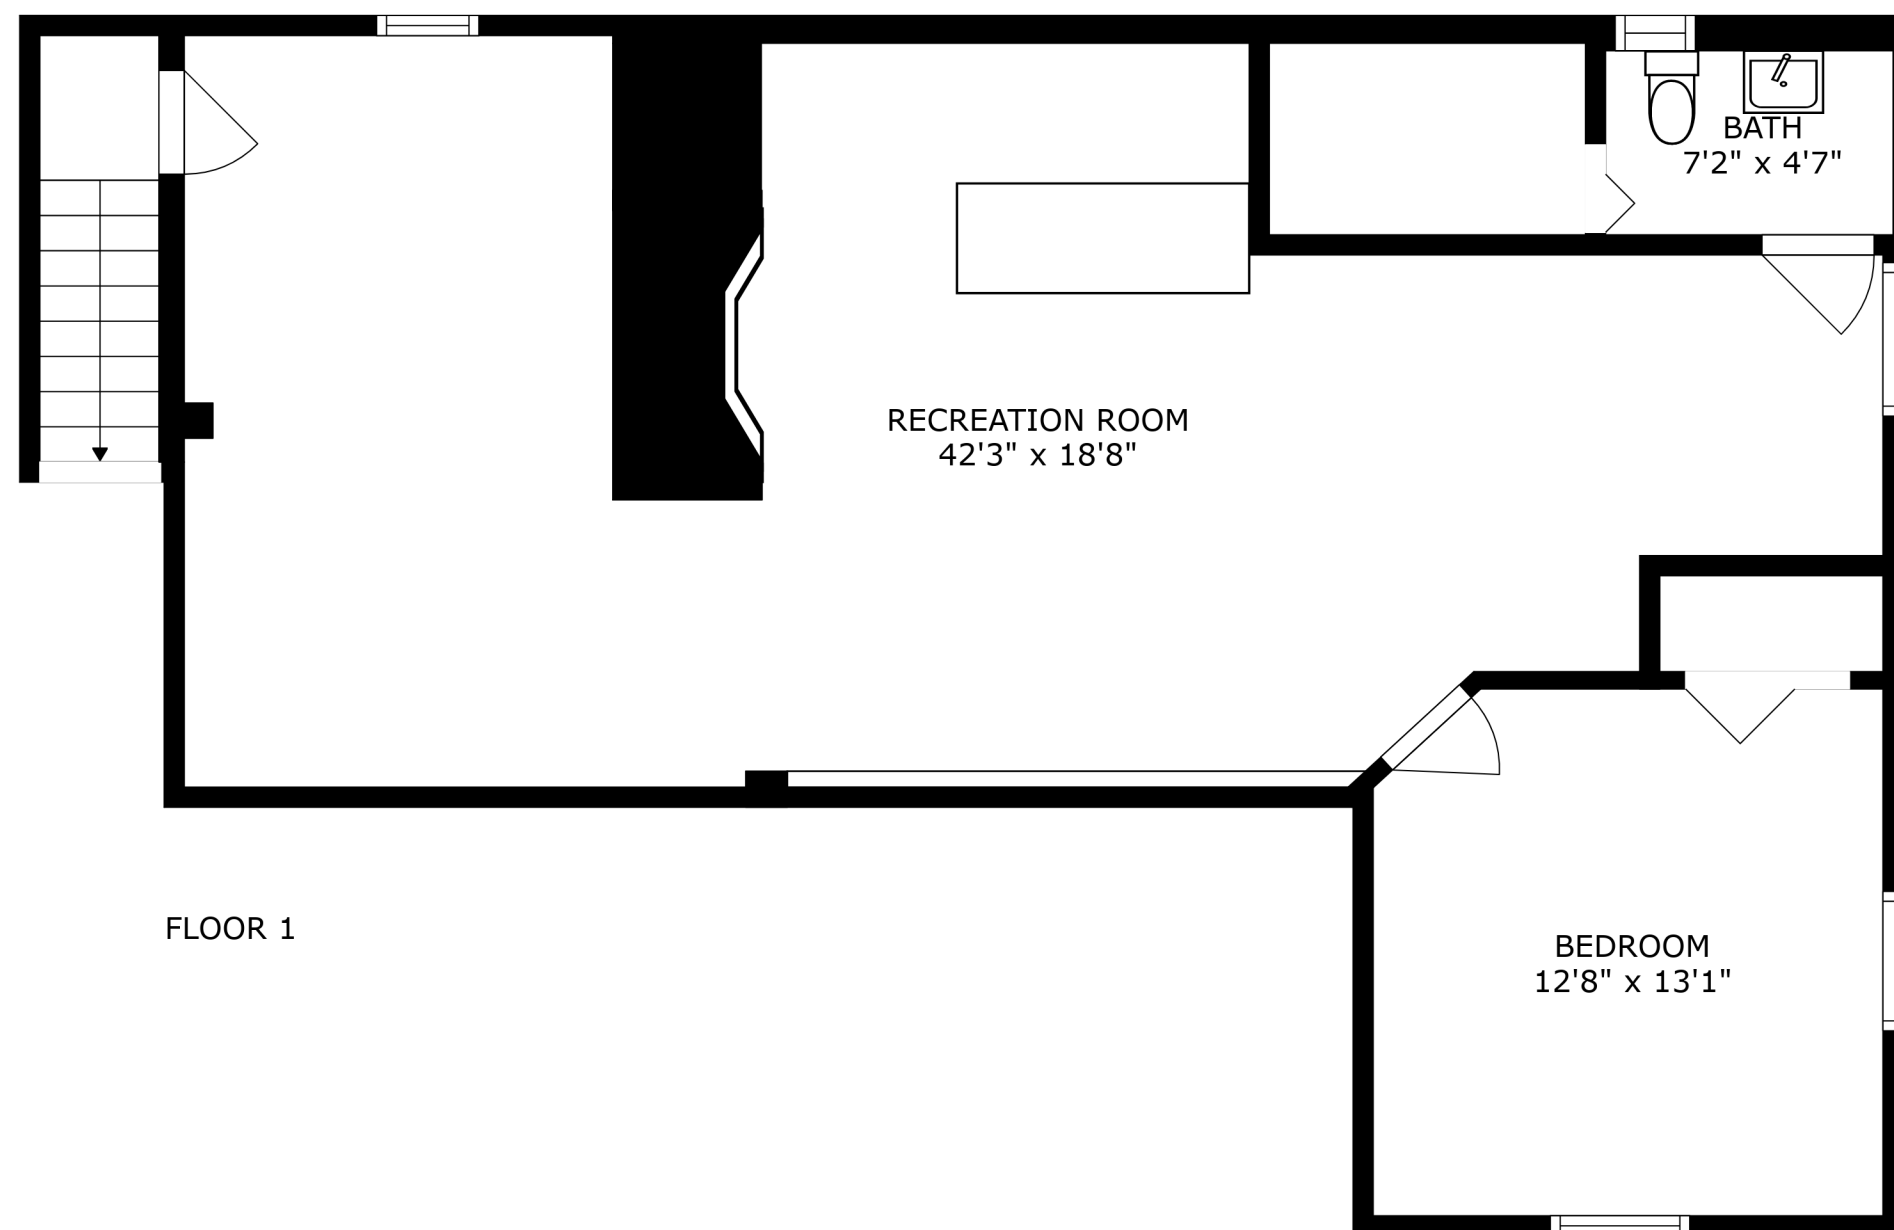

FLOOR 2

FLOOR 1

SIZES AND DIMENSIONS ARE APPROXIMATE, ACTUAL MAY VARY.

RECREATION ROOM
42'3" x 18'8"

BATH
7'2" x 4'7"

BEDROOM
12'8" x 13'1"