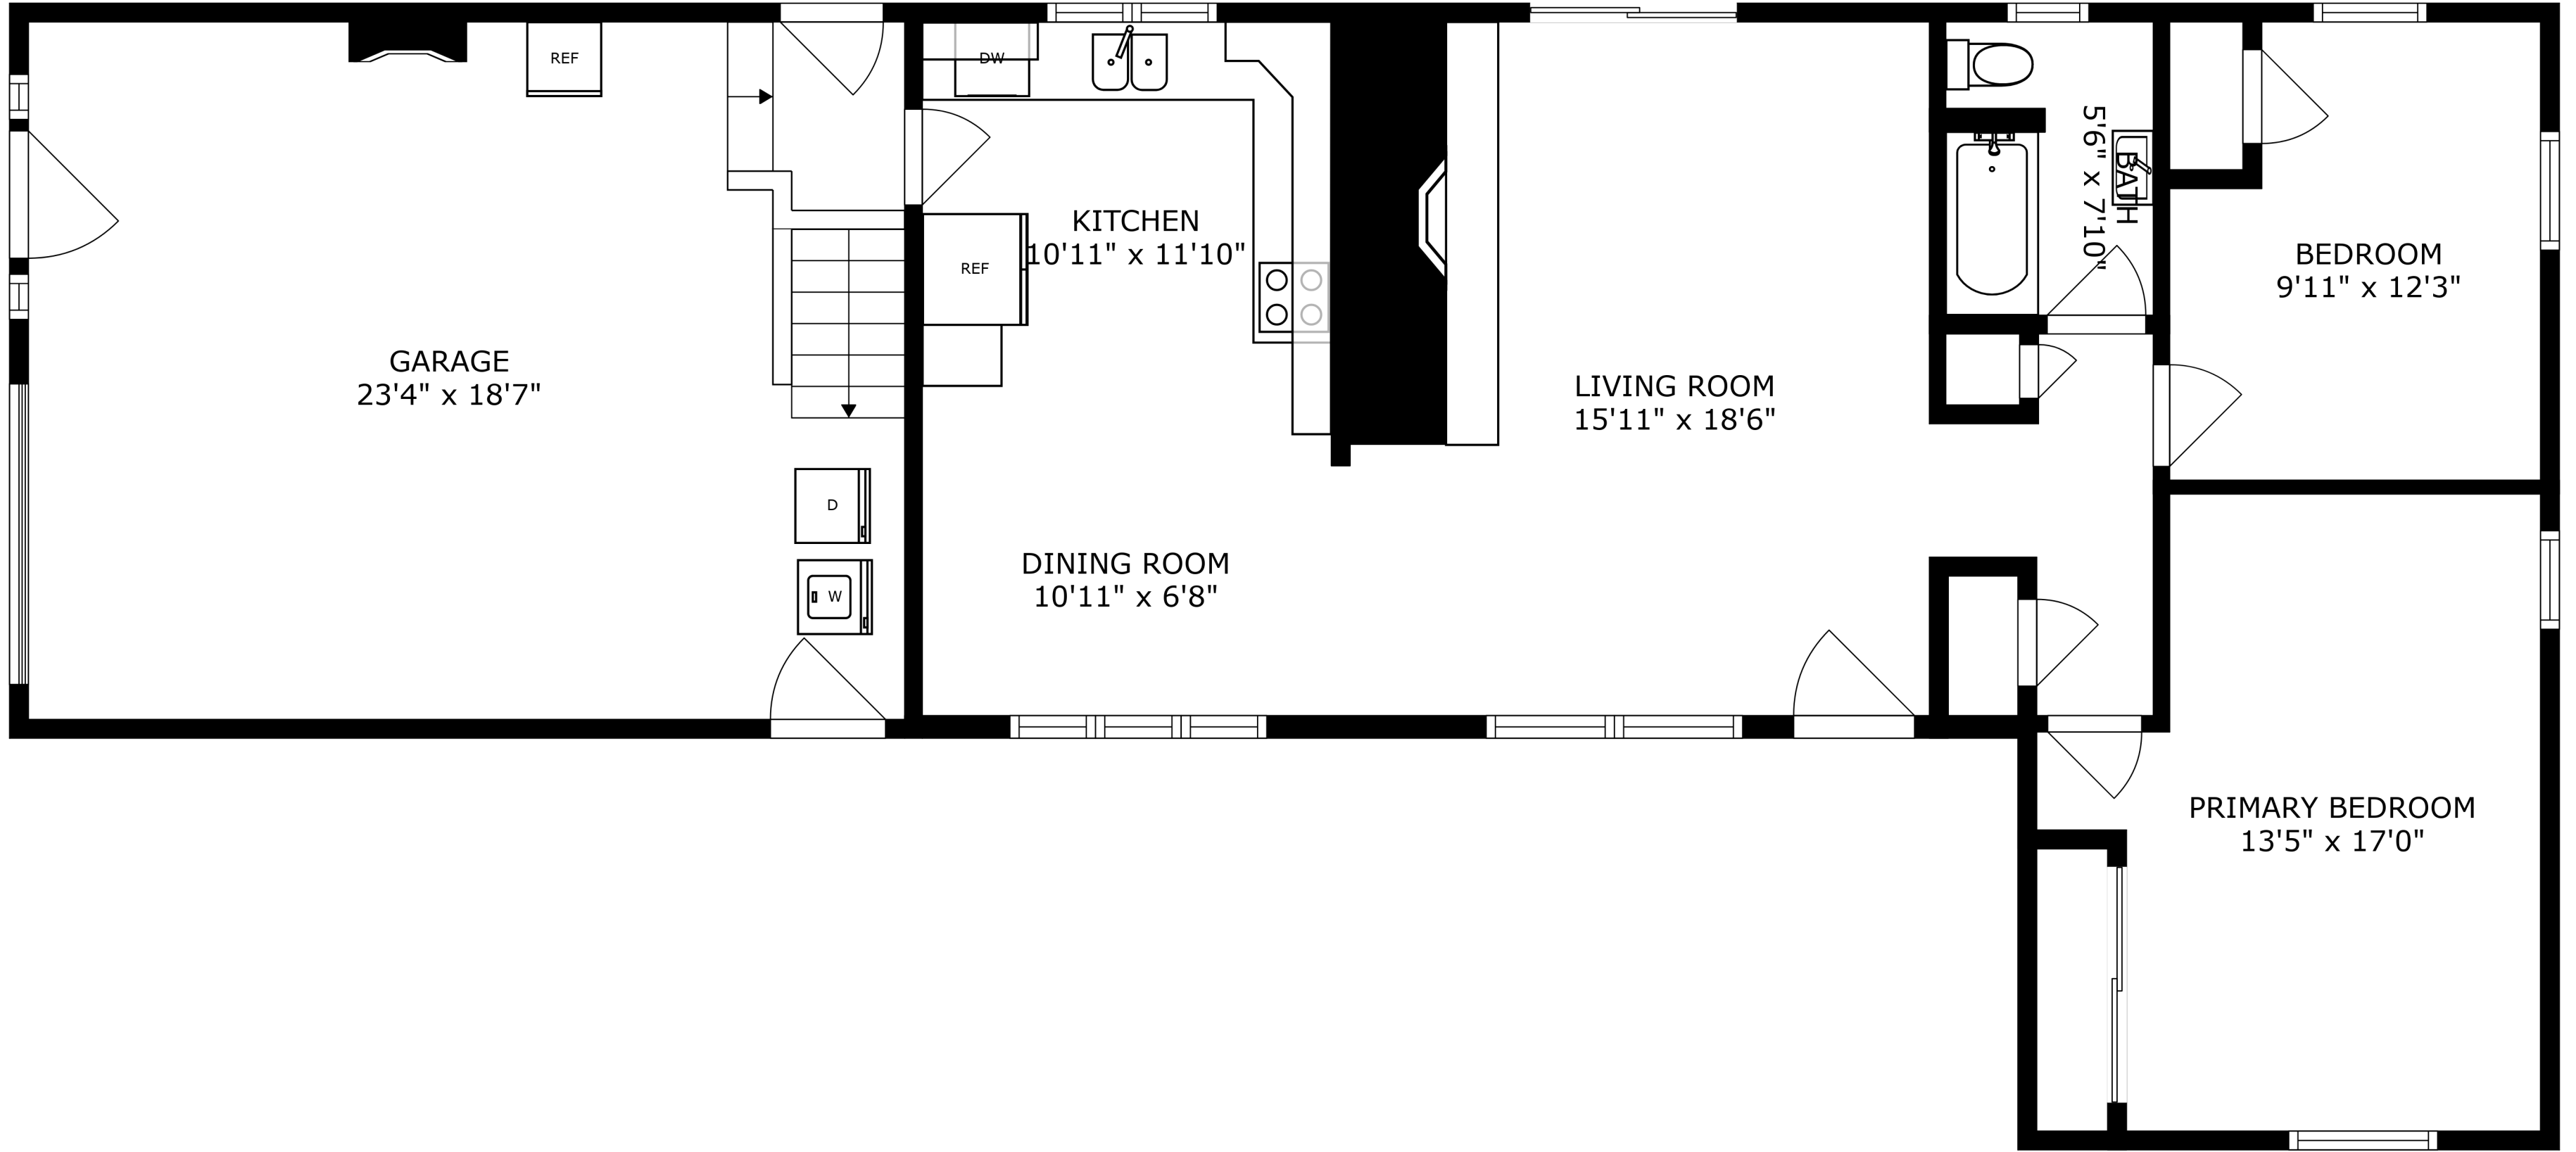

FLOOR 2

FLOOR 1

SIZES AND DIMENSIONS ARE APPROXIMATE, ACTUAL MAY VARY.

RECREATION ROOM
42'3" x 18'8"

BATH
7'2" x 4'7"

BEDROOM
12'8" x 13'1"