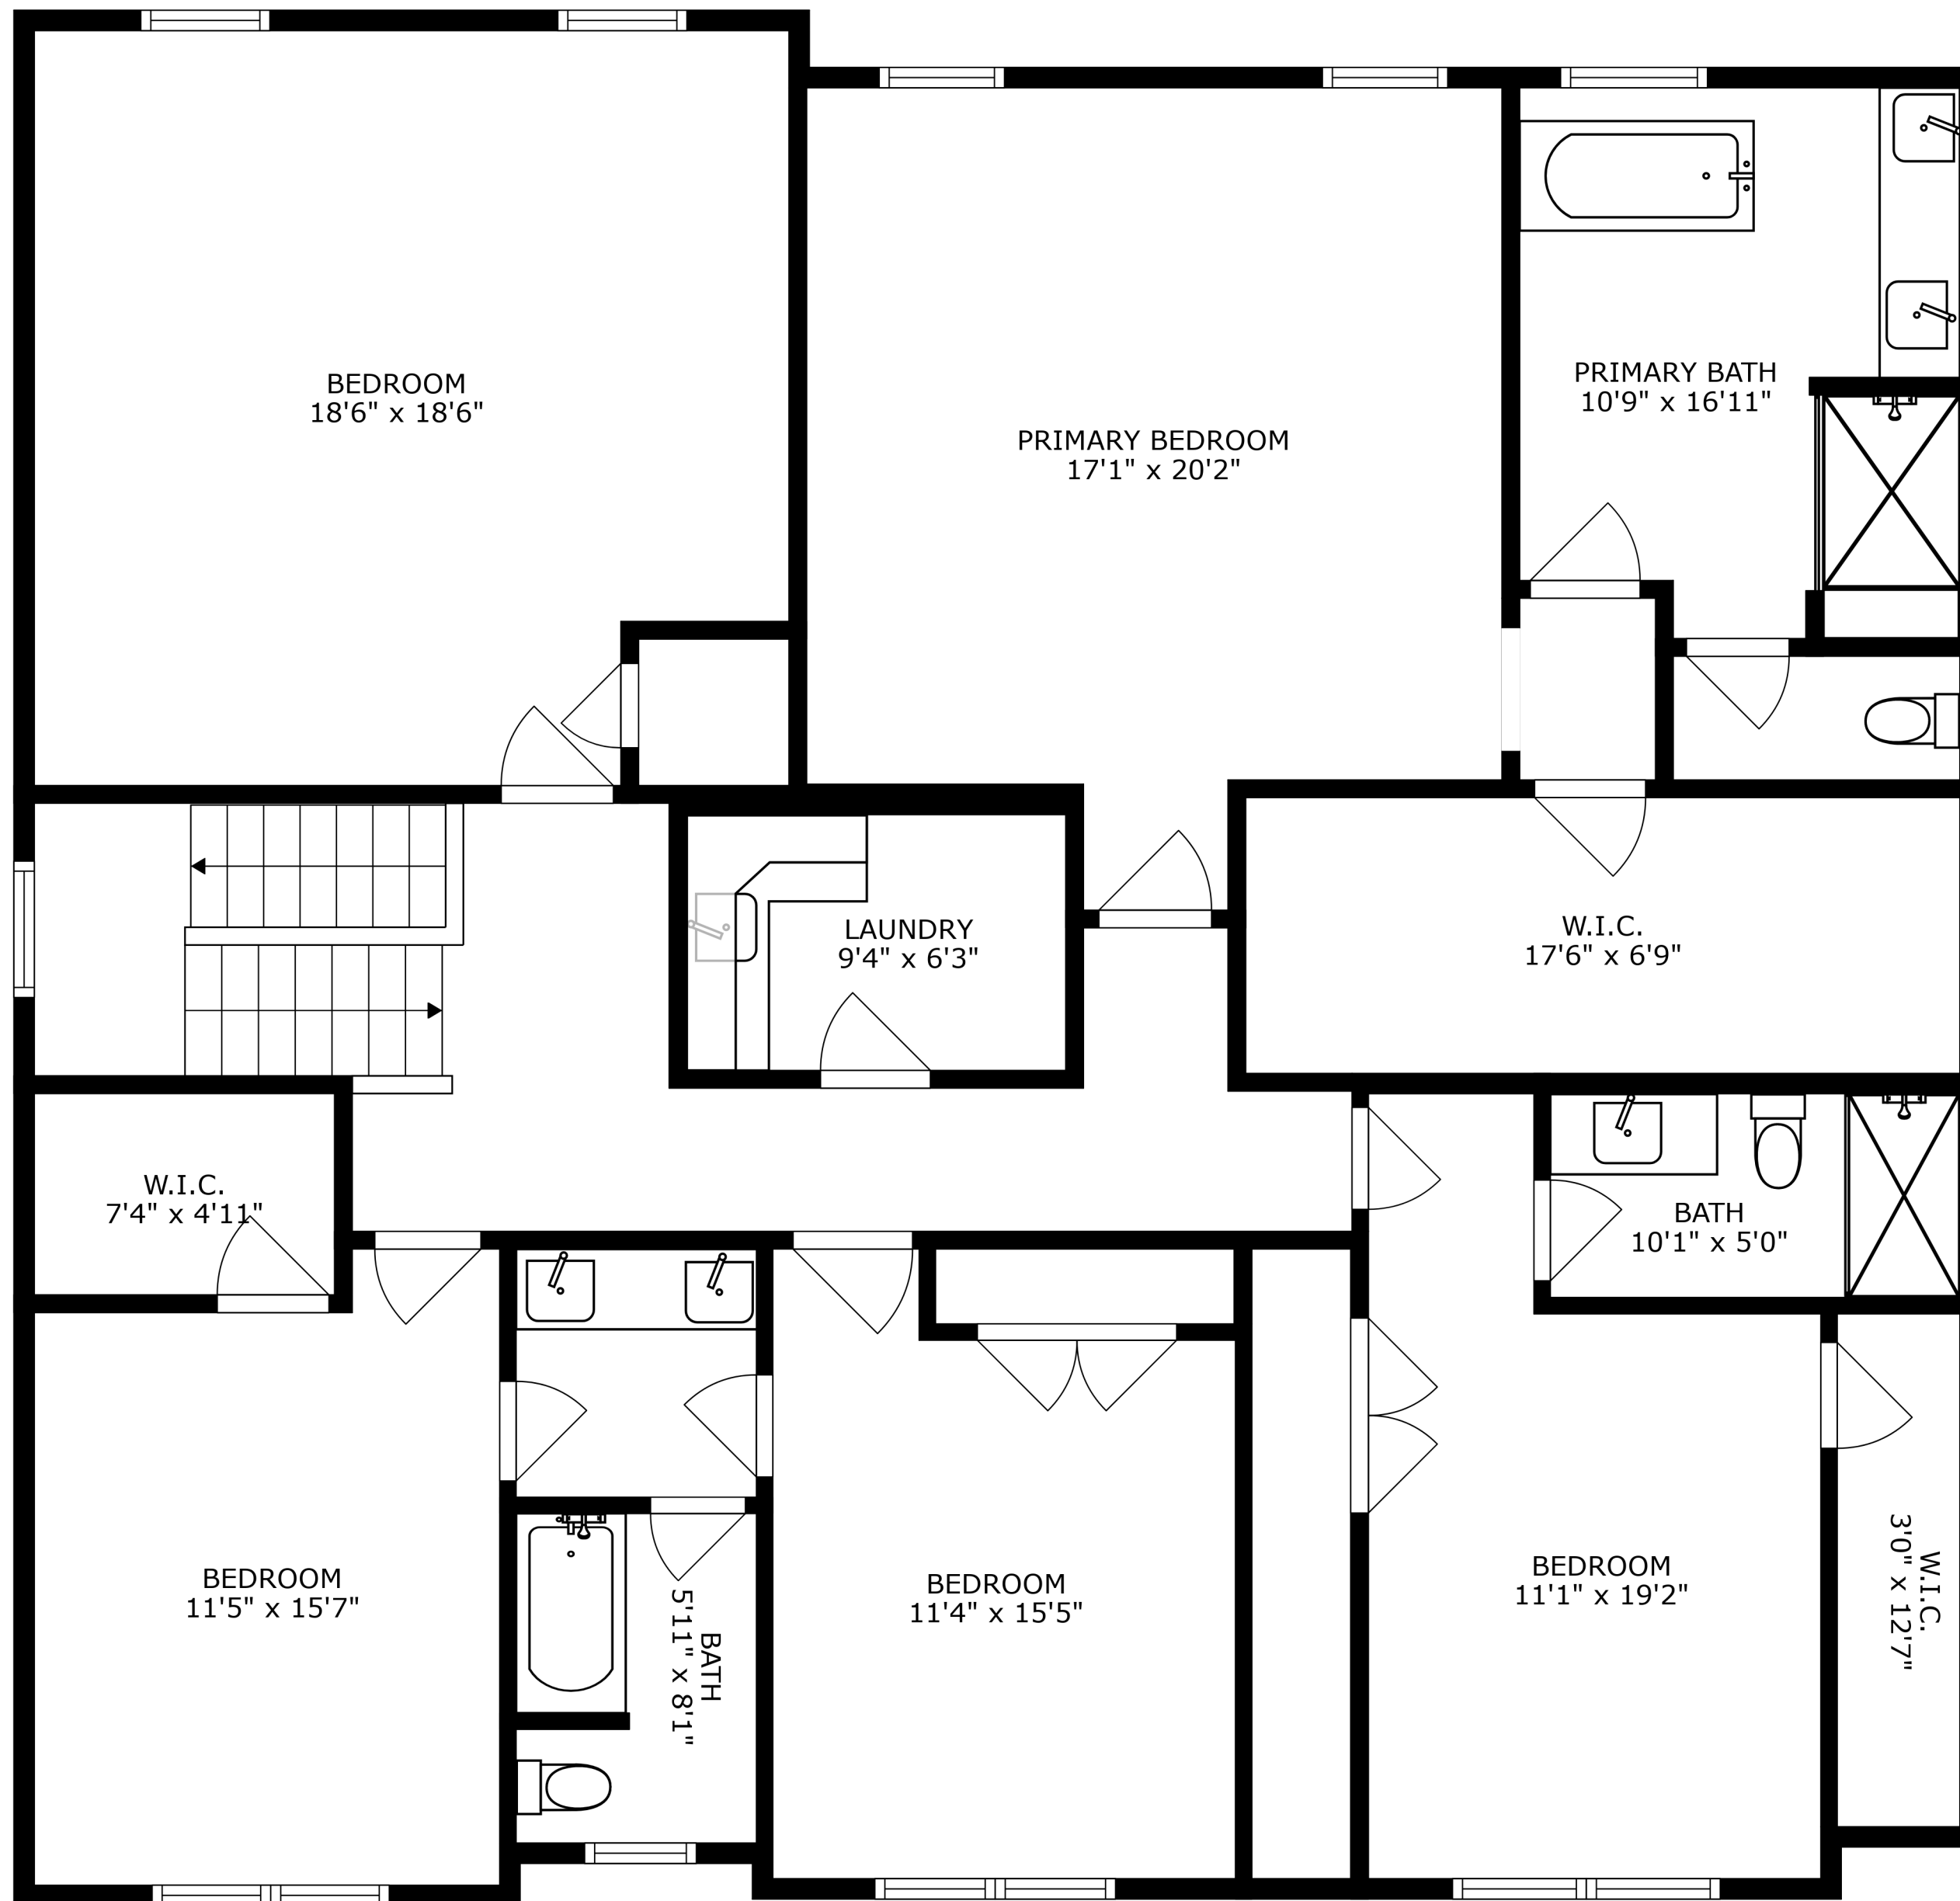

FLOOR 2

FLOOR 3

FLOOR 1

SIZES AND DIMENSIONS ARE APPROXIMATE, ACTUAL MAY VARY.

SIZES AND DIMENSIONS ARE APPROXIMATE, ACTUAL MAY VARY.

PATIO
23'8" x 12'3"

SIZES AND DIMENSIONS ARE APPROXIMATE, ACTUAL MAY VARY.

BASEMENT
56'1" x 39'6"

SIZES AND DIMENSIONS ARE APPROXIMATE, ACTUAL MAY VARY.