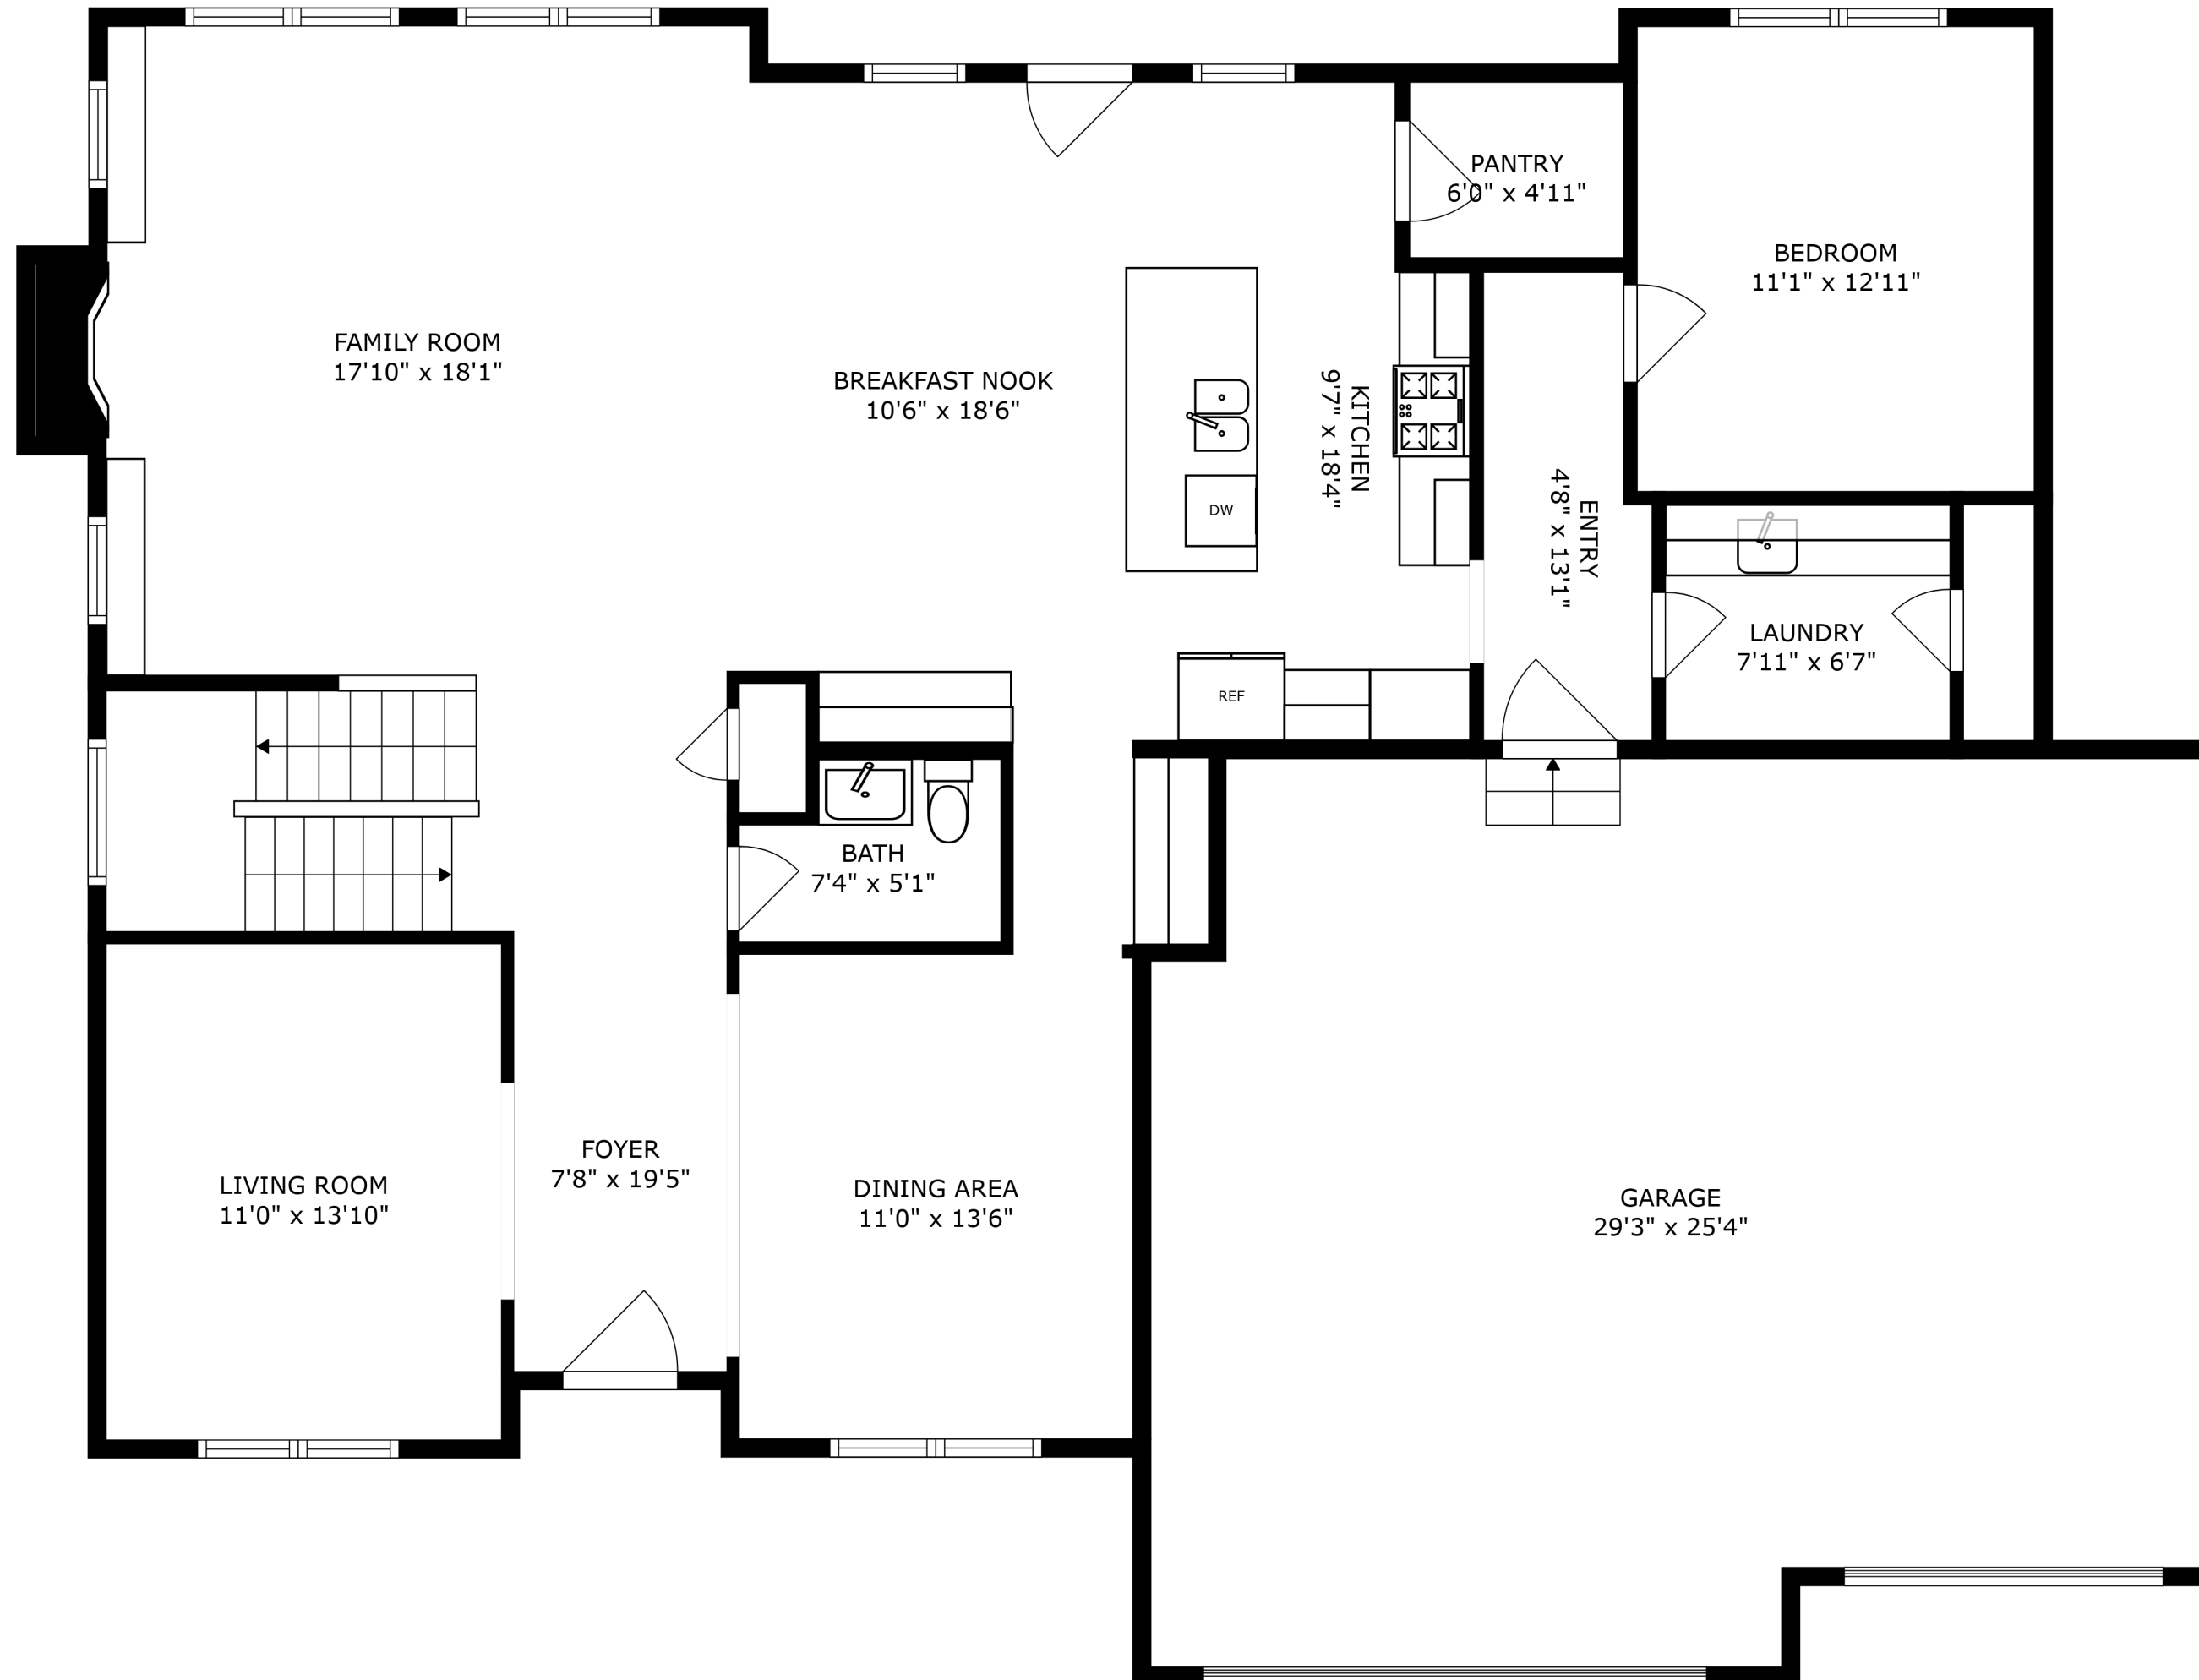

FLOOR 2

FLOOR 3

FLOOR 1

SIZES AND DIMENSIONS ARE APPROXIMATE, ACTUAL MAY VARY.

SIZES AND DIMENSIONS ARE APPROXIMATE, ACTUAL MAY VARY.

PATIO
23'8" x 12'3"

SIZES AND DIMENSIONS ARE APPROXIMATE, ACTUAL MAY VARY.

BASEMENT
56'1" x 39'6"

SIZES AND DIMENSIONS ARE APPROXIMATE, ACTUAL MAY VARY.