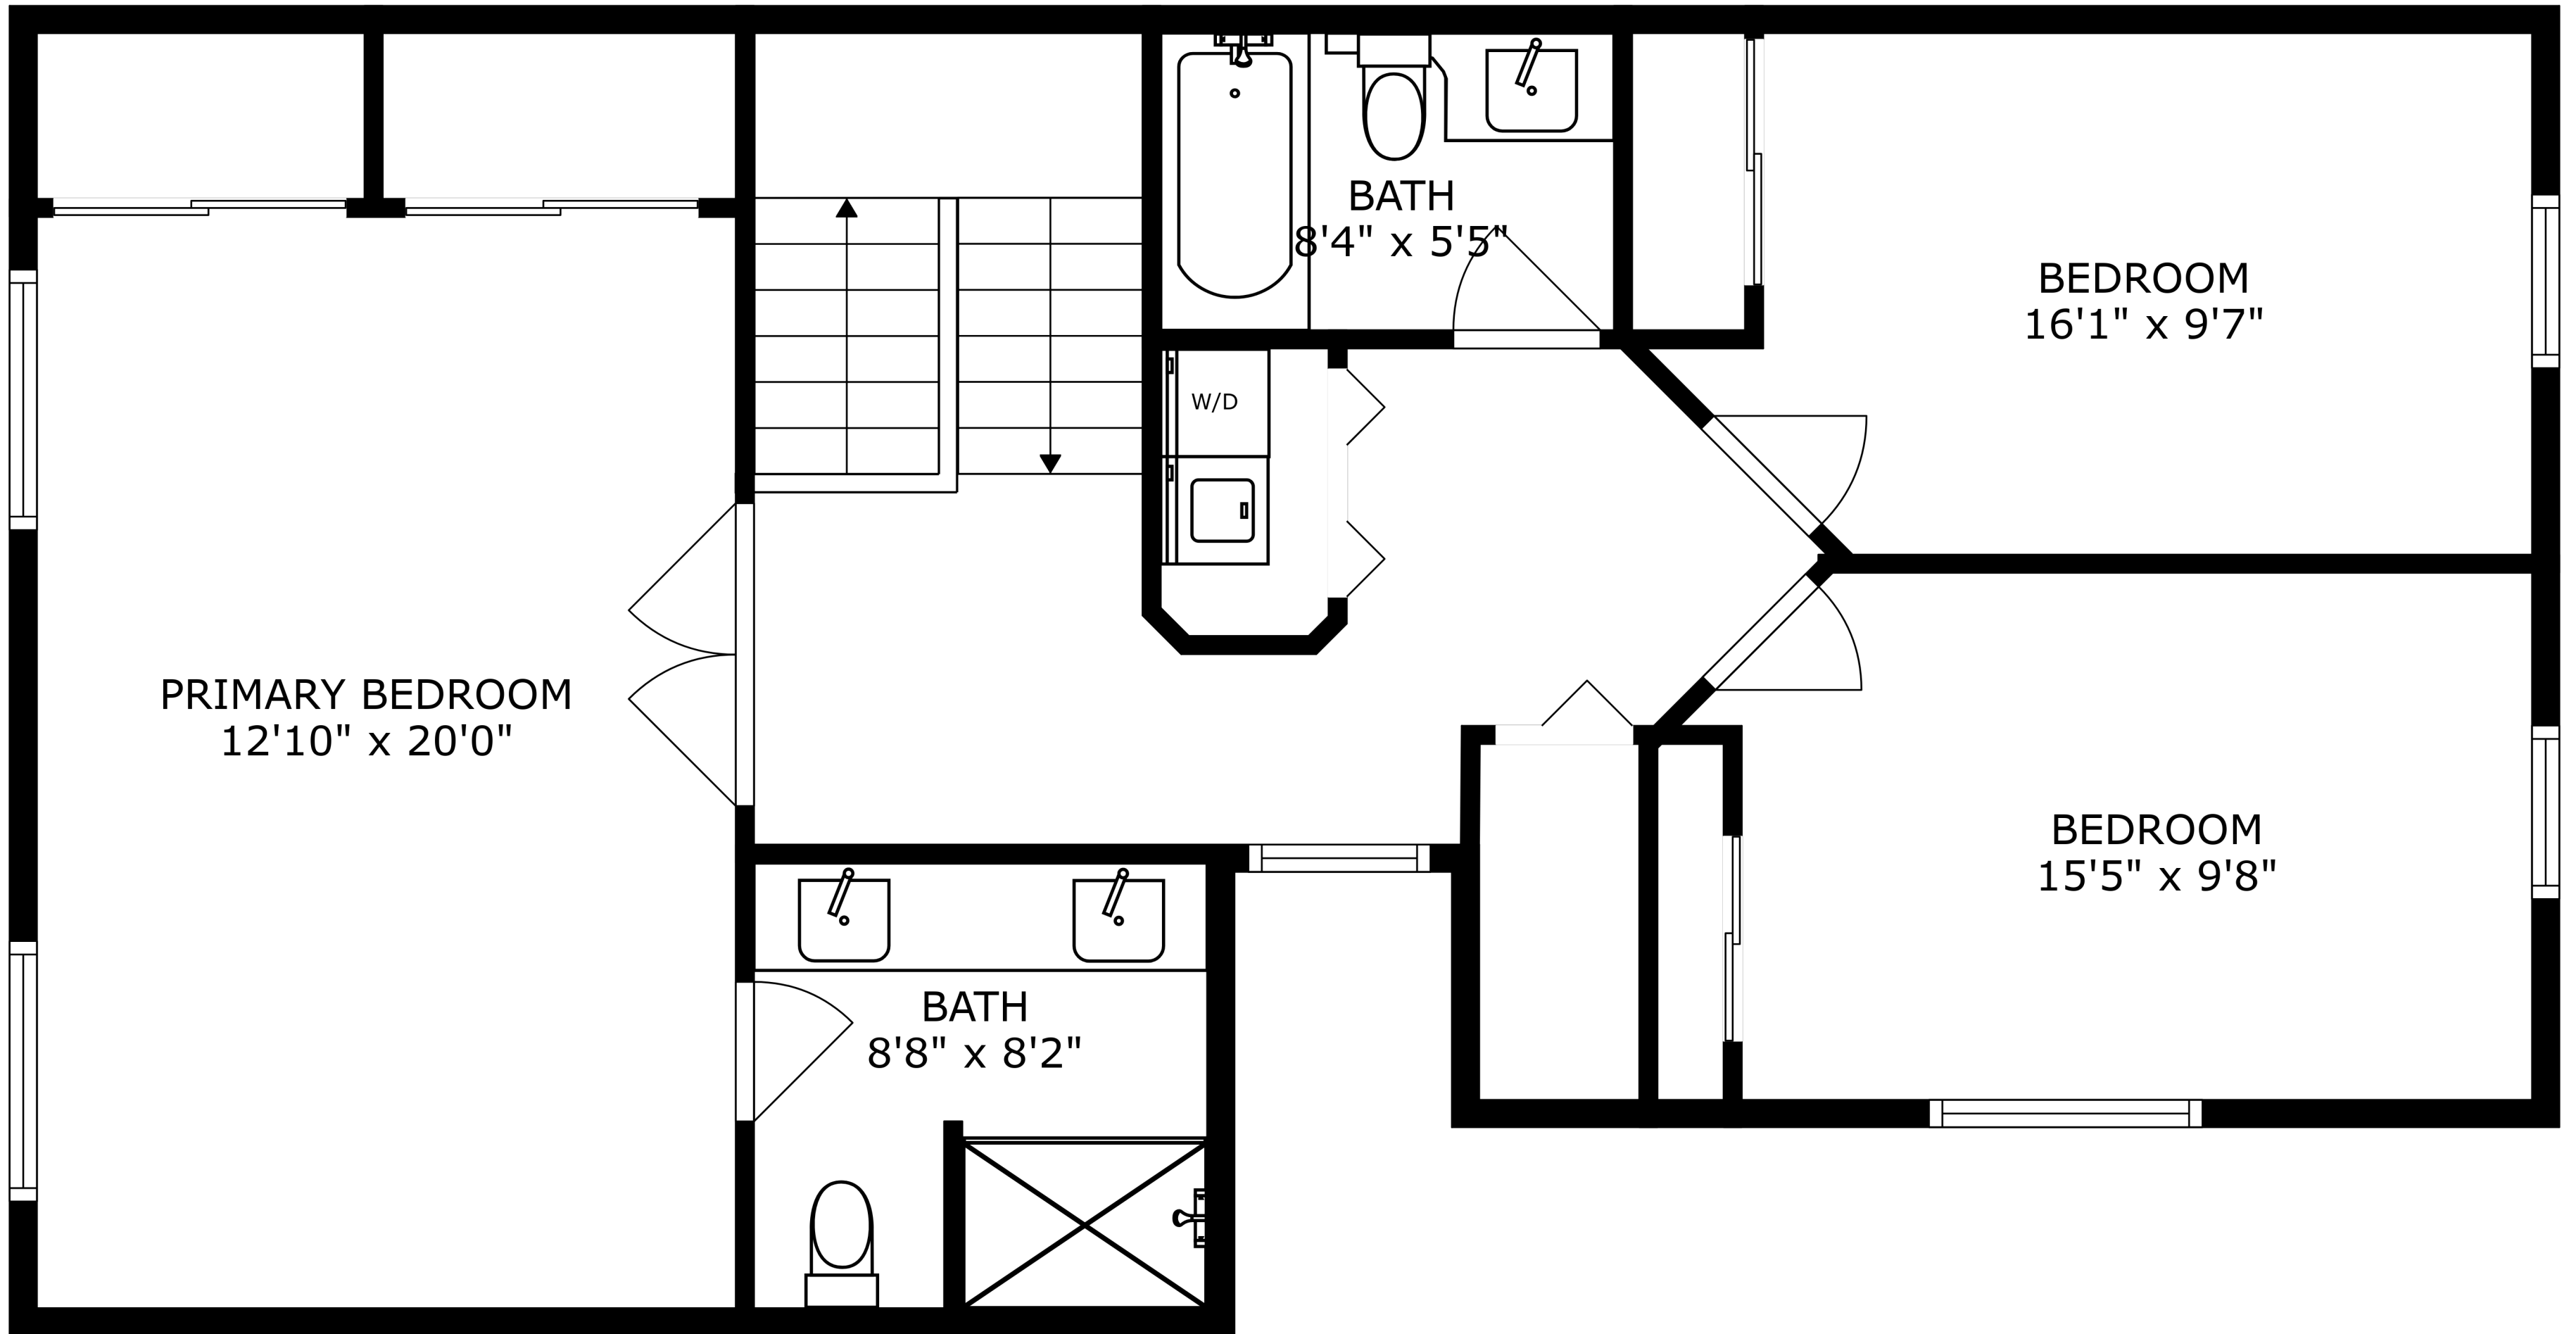

FLOOR 2

FLOOR 1

SIZES AND DIMENSIONS ARE APPROXIMATE, ACTUAL MAY VARY.

PRIMARY BEDROOM
12'10" x 20'0"

BATH
8'4" x 5'5"

BEDROOM
16'1" x 9'7"

BATH
8'8" x 8'2"

BEDROOM
15'5" x 9'8"

SIZES AND DIMENSIONS ARE APPROXIMATE, ACTUAL MAY VARY.