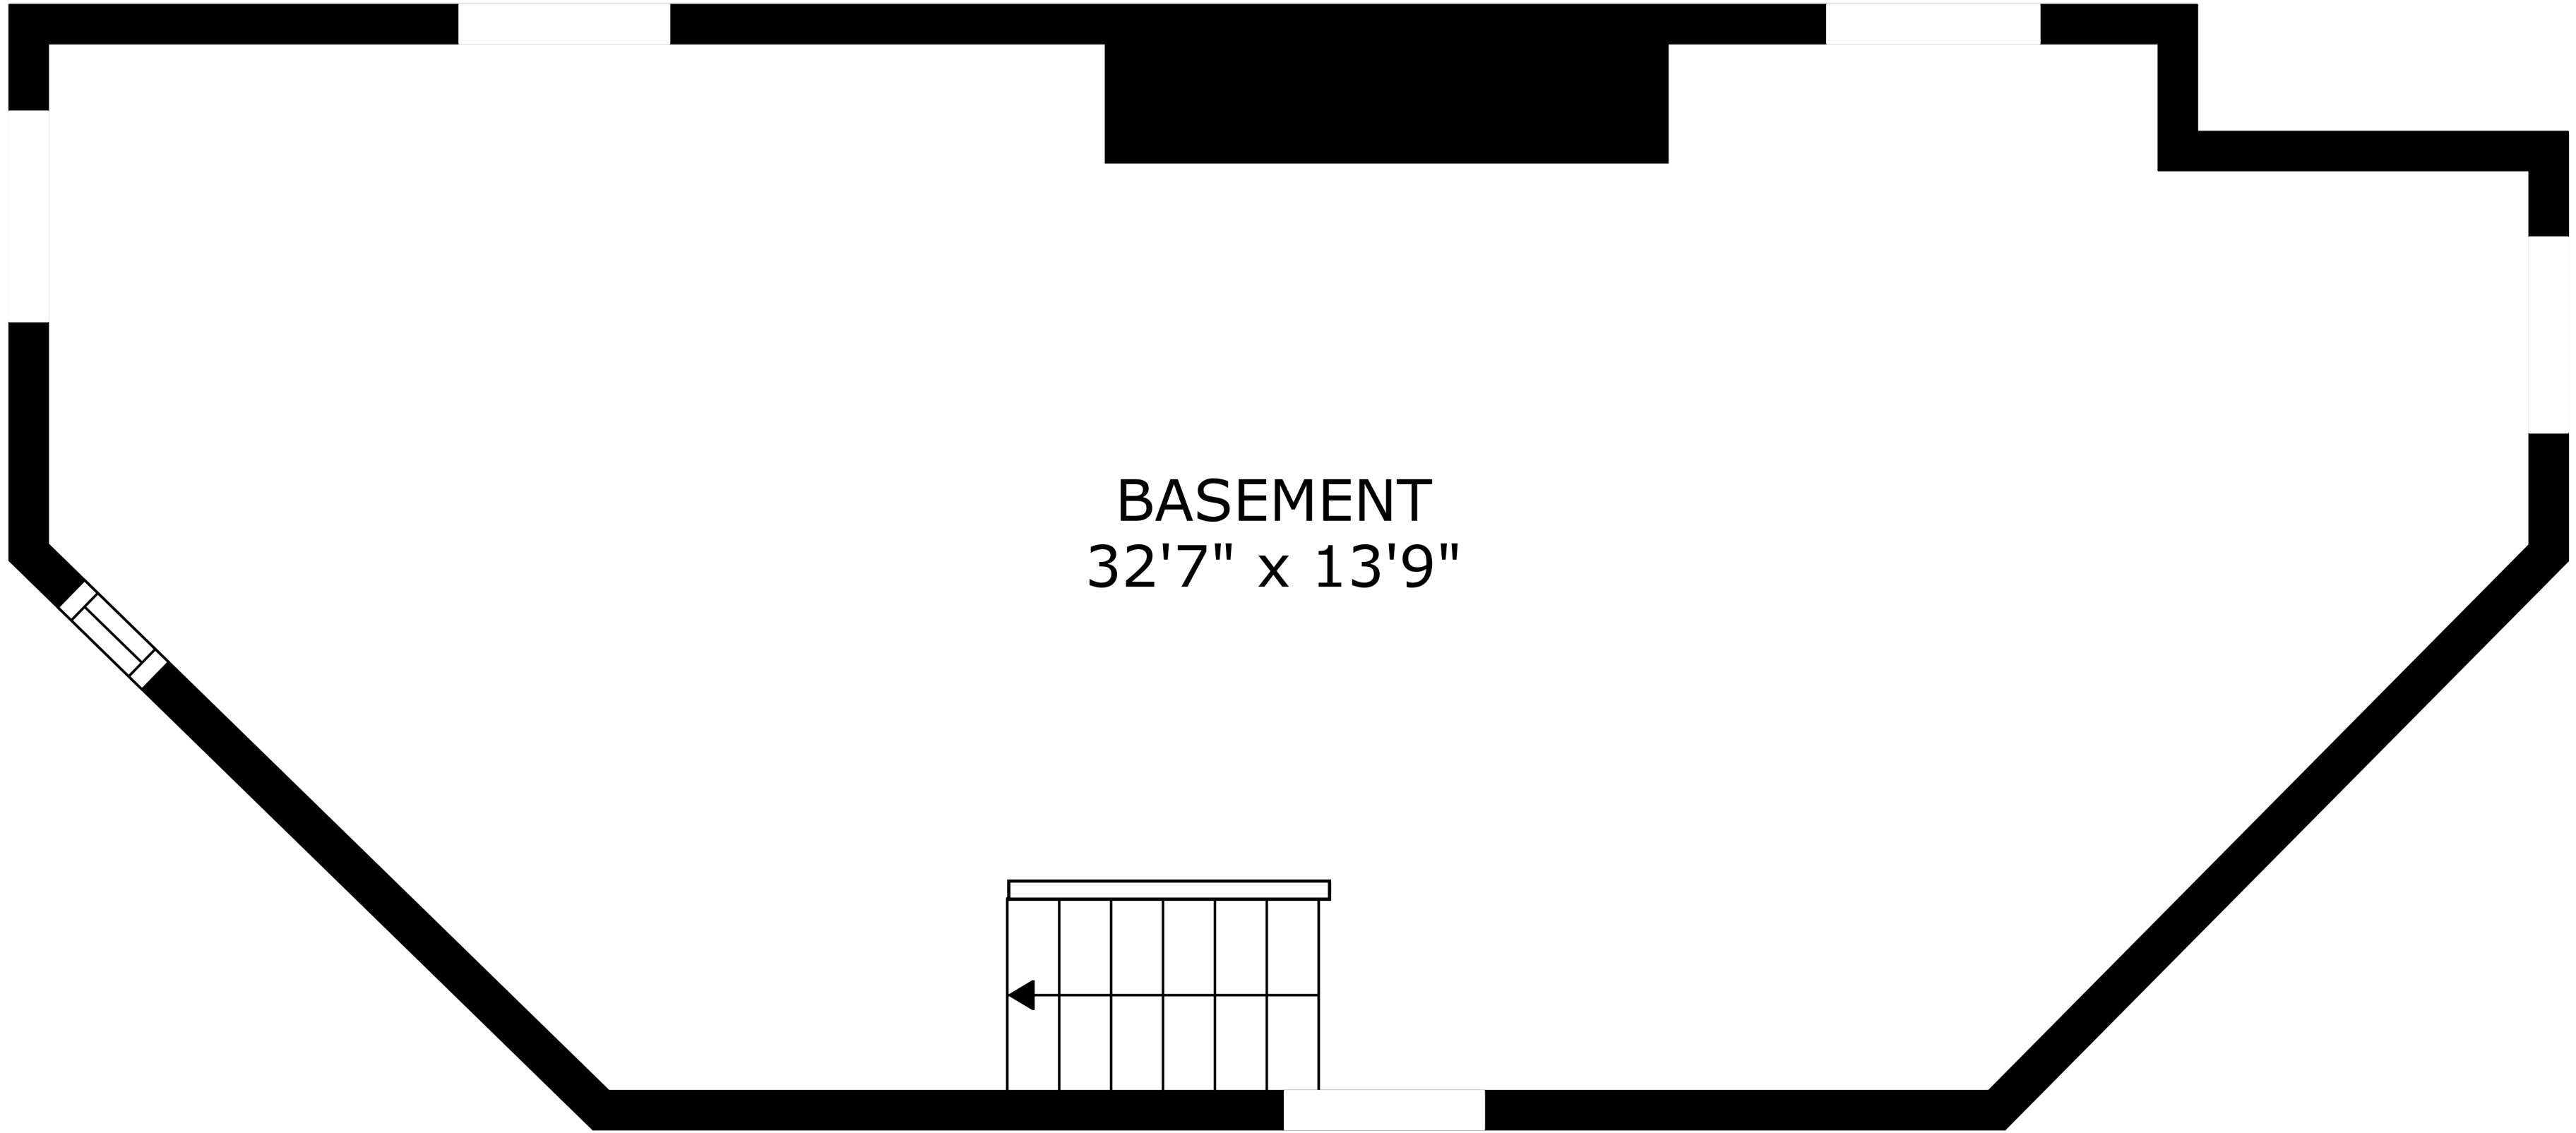

SIZES AND DIMENSIONS ARE APPROXIMATE, ACTUAL MAY VARY.

PRIMARY BEDROOM
29'5" x 18'7"

BEDROOM
10'3" x 11'6"

SITTING ROOM
11'0" x 11'10"

BATH
6'6" x 9'5"

BATH
6'8" x 8'5"

SIZES AND DIMENSIONS ARE APPROXIMATE, ACTUAL MAY VARY.

BASEMENT
32'7" x 13'9"

SIZES AND DIMENSIONS ARE APPROXIMATE, ACTUAL MAY VARY.