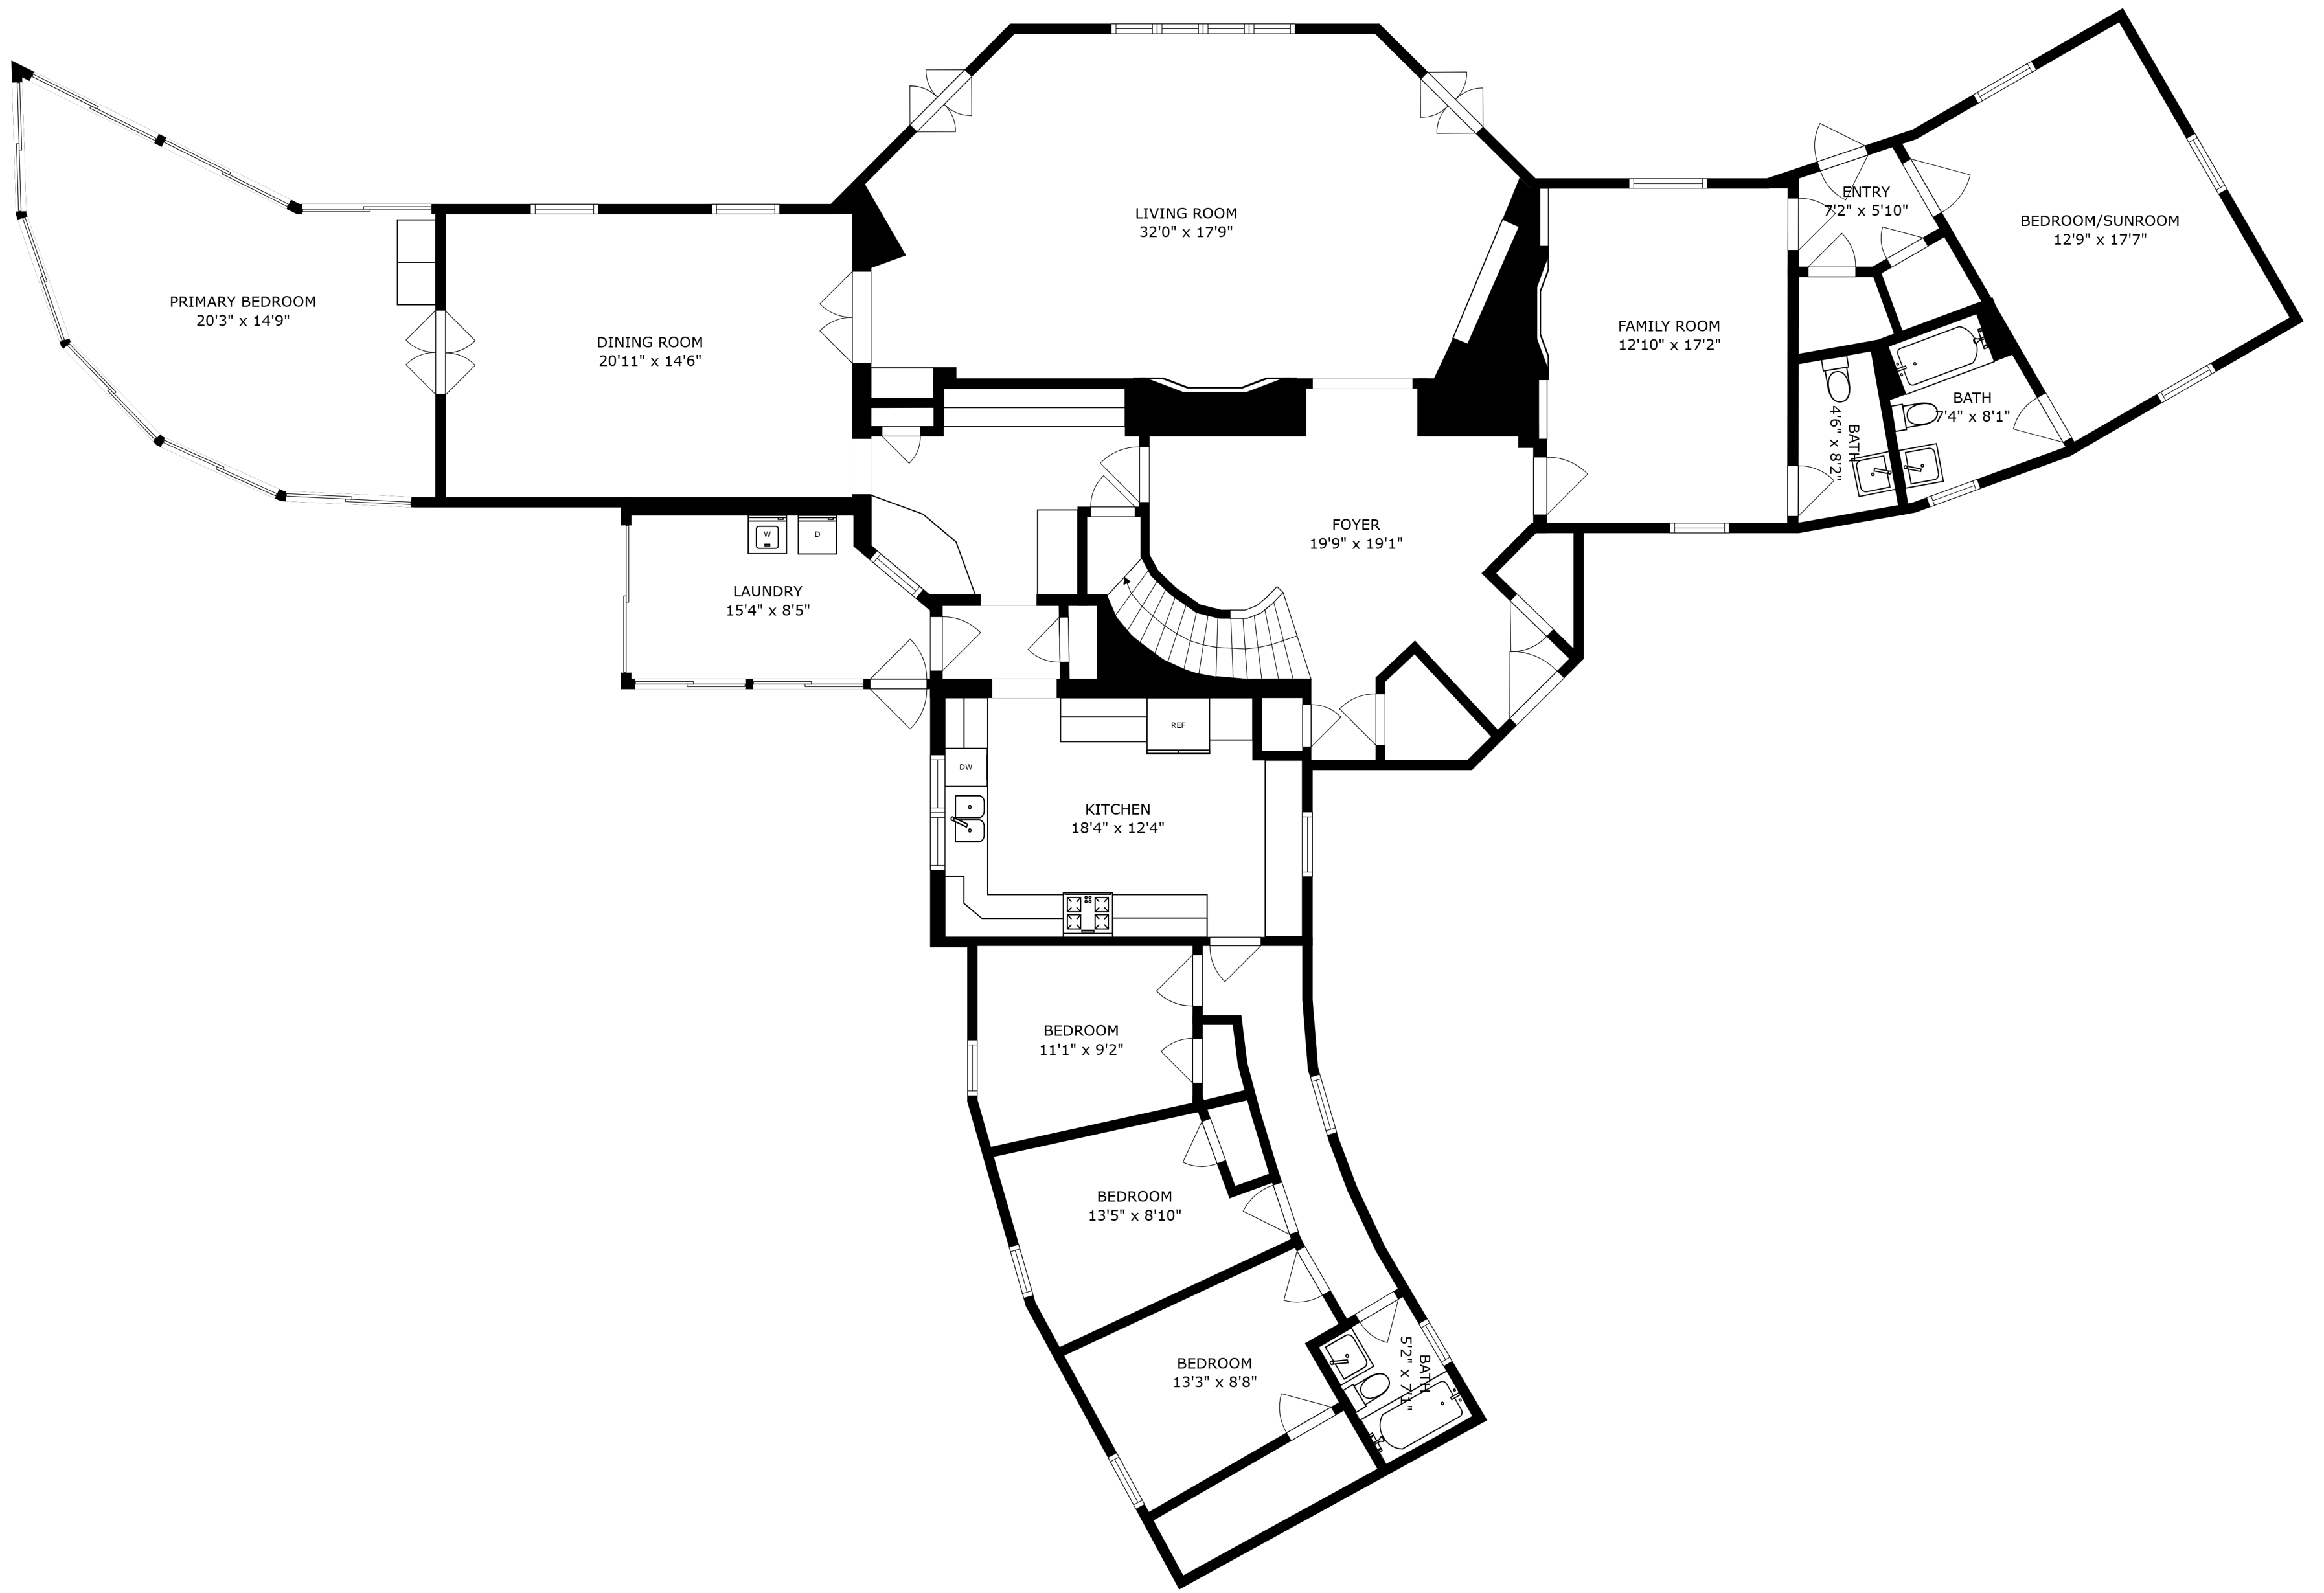

SIZES AND DIMENSIONS ARE APPROXIMATE, ACTUAL MAY VARY.

PRIMARY BEDROOM
29'5" x 18'7"

BEDROOM
10'3" x 11'6"

SITTING ROOM
11'0" x 11'10"

BATH
6'6" x 9'5"

BATH
6'8" x 8'5"

SIZES AND DIMENSIONS ARE APPROXIMATE, ACTUAL MAY VARY.

BASEMENT
32'7" x 13'9"

SIZES AND DIMENSIONS ARE APPROXIMATE, ACTUAL MAY VARY.