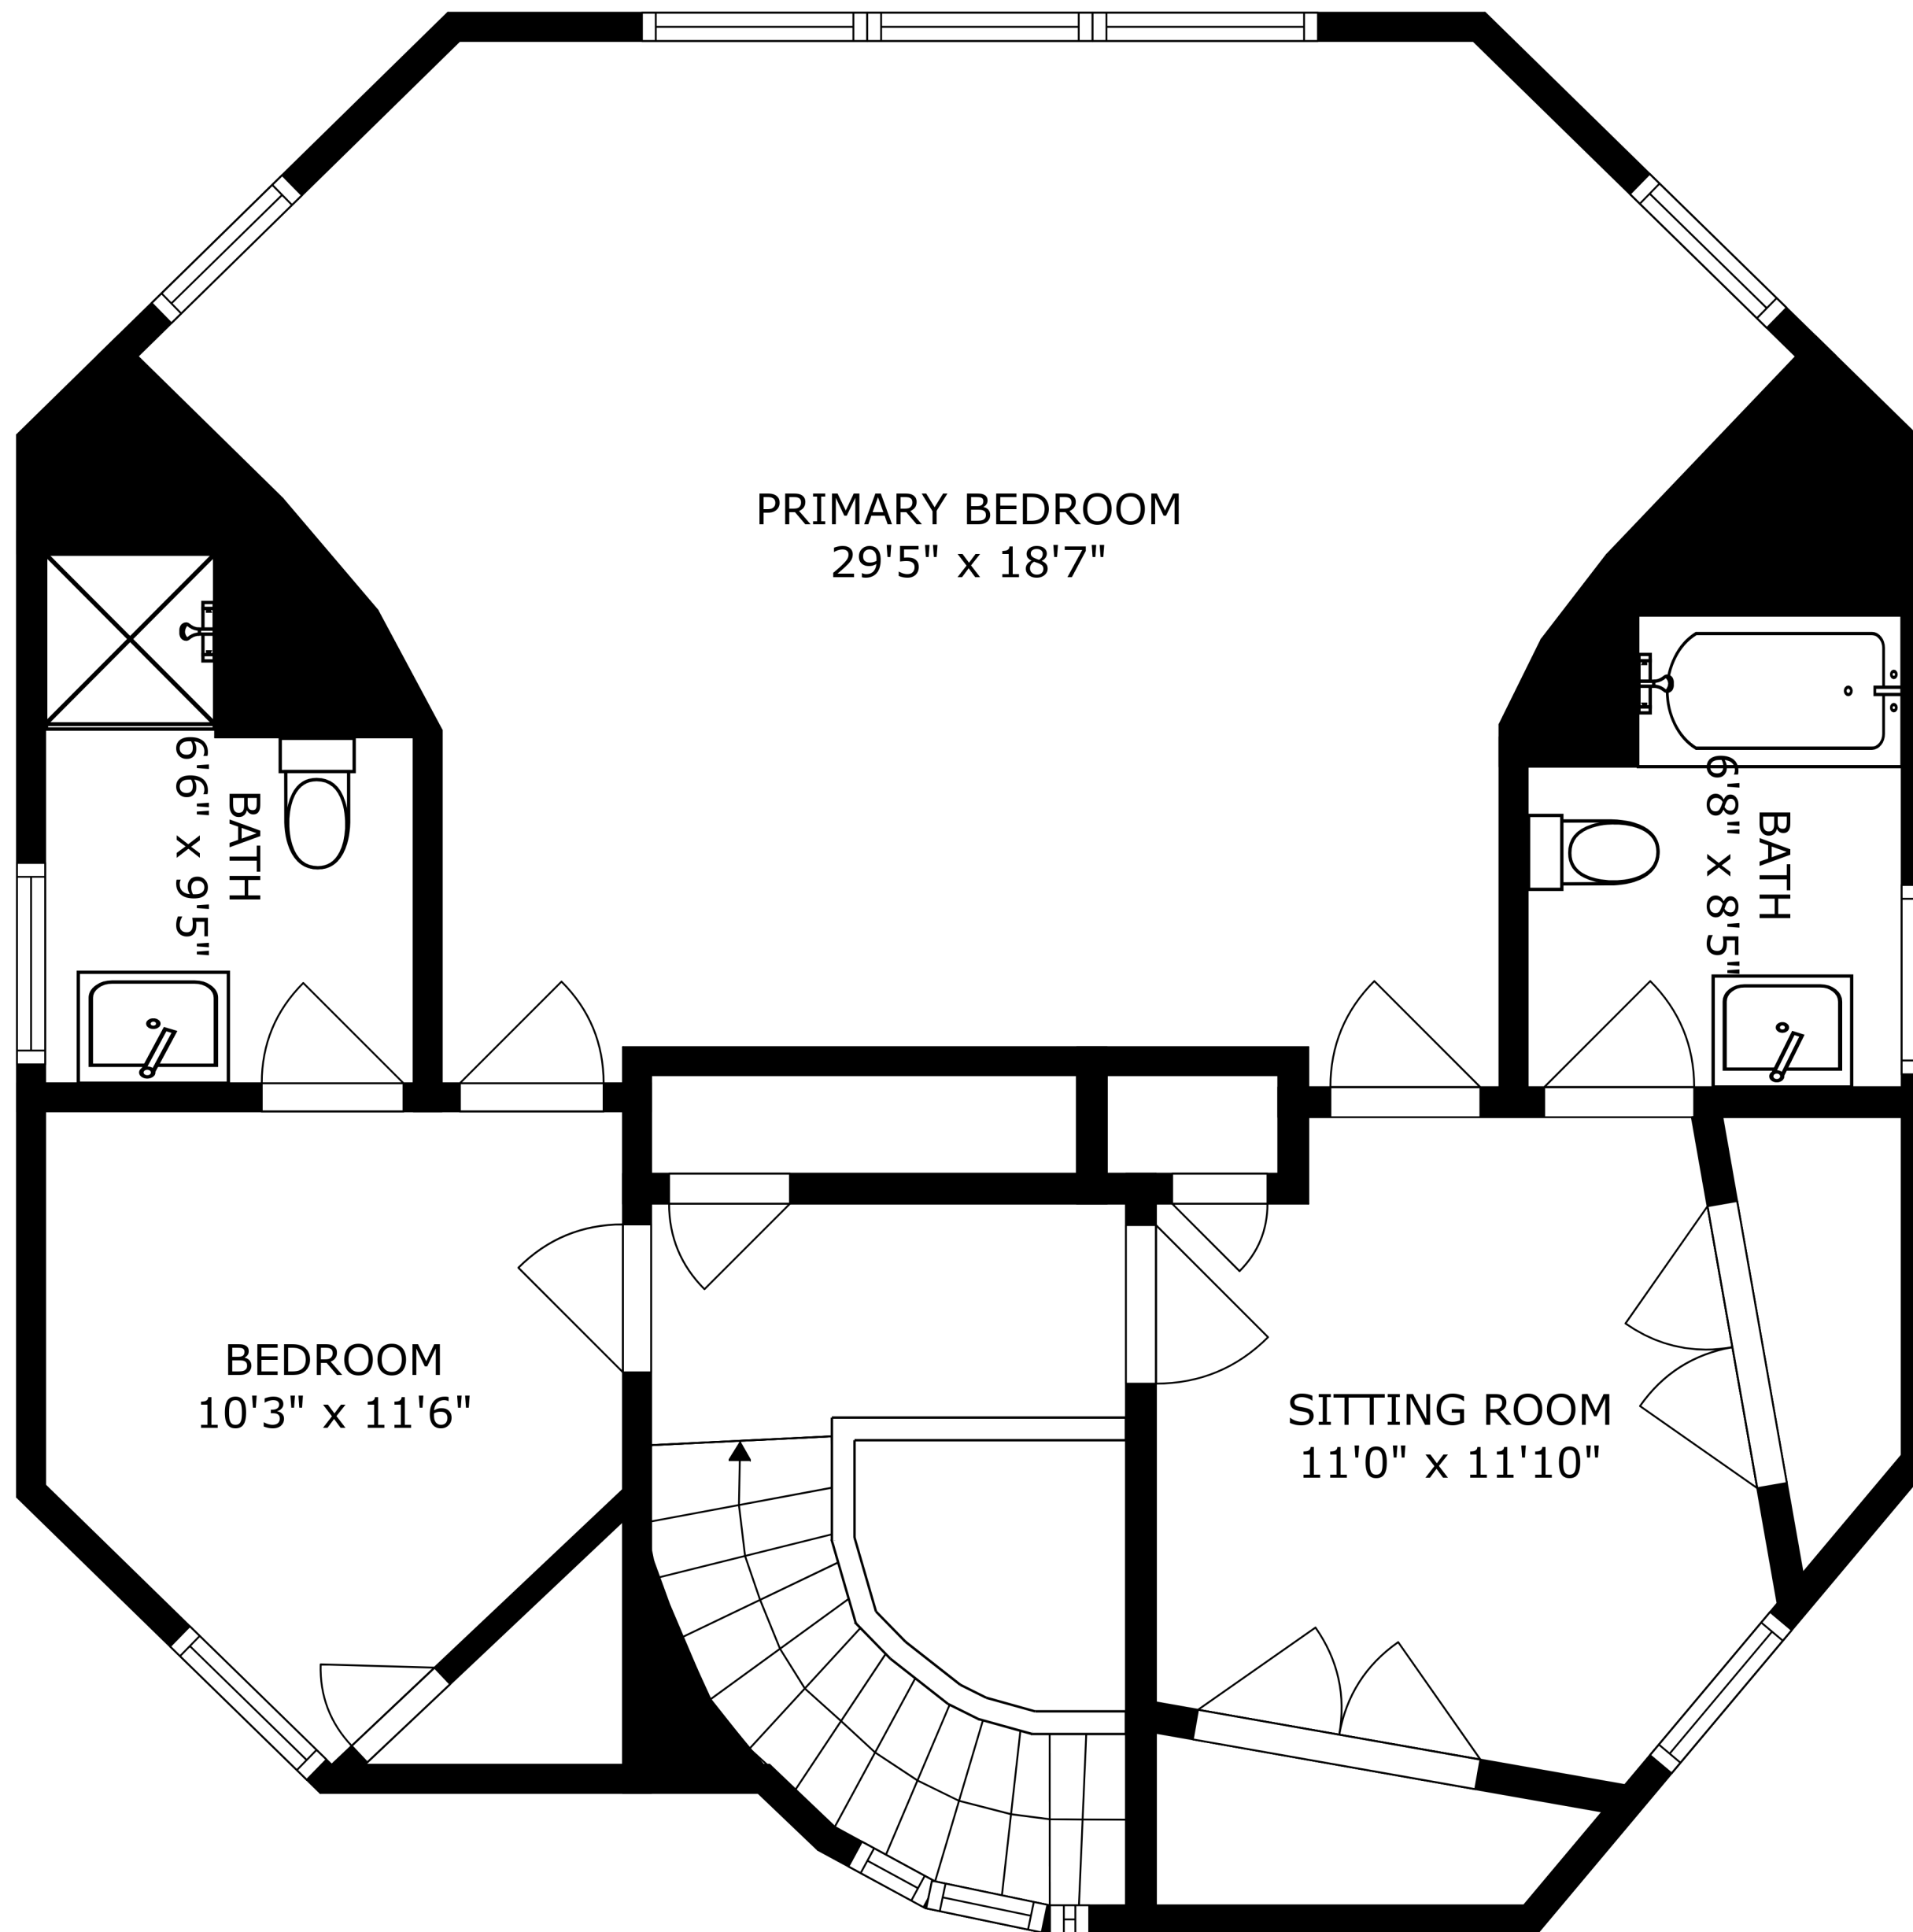

SIZES AND DIMENSIONS ARE APPROXIMATE, ACTUAL MAY VARY.

PRIMARY BEDROOM
29'5" x 18'7"

BEDROOM
10'3" x 11'6"

SITTING ROOM
11'0" x 11'10"

BATH
6'6" x 9'5"

BATH
6'8" x 8'5"

SIZES AND DIMENSIONS ARE APPROXIMATE, ACTUAL MAY VARY.

BASEMENT
32'7" x 13'9"

SIZES AND DIMENSIONS ARE APPROXIMATE, ACTUAL MAY VARY.