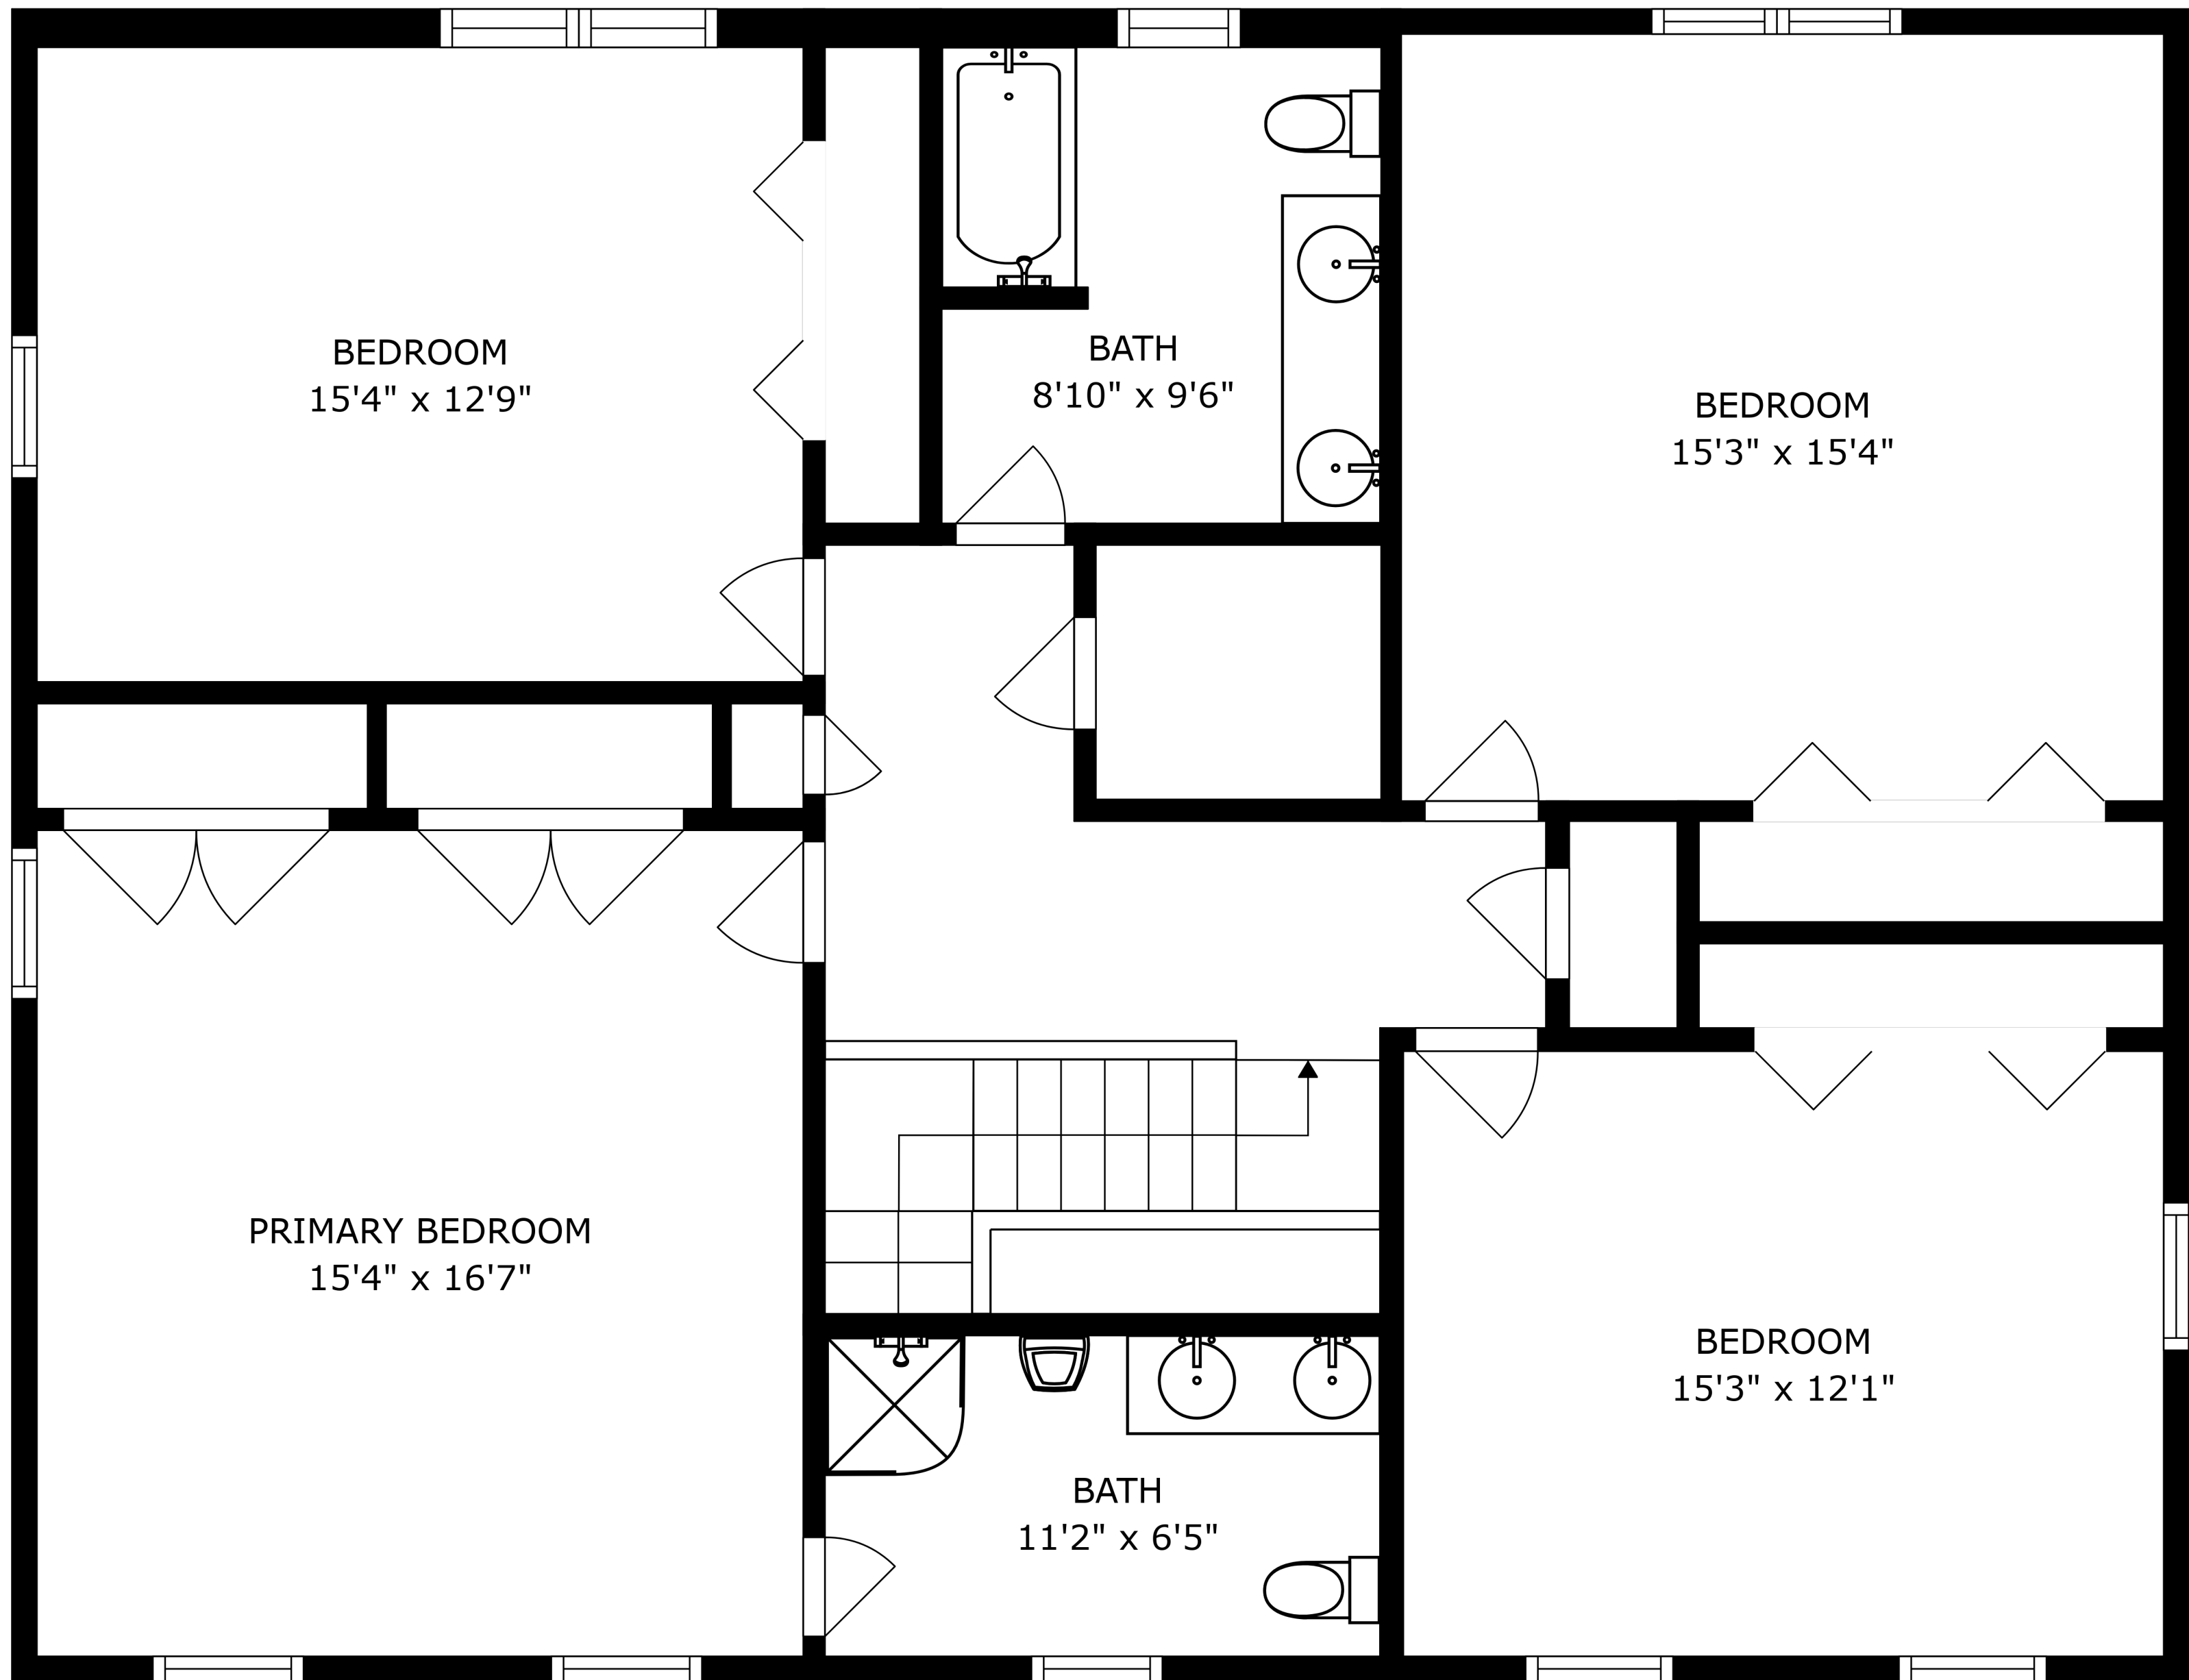

FLOOR 2

FLOOR 3

FLOOR 1

SIZES AND DIMENSIONS ARE APPROXIMATE, ACTUAL MAY VARY.

SIZES AND DIMENSIONS ARE APPROXIMATE, ACTUAL MAY VARY.

SIZES AND DIMENSIONS ARE APPROXIMATE, ACTUAL MAY VARY.

BASEMENT
50'3" x 37'2"

REF

RECREATION ROOM
26'2" x 15'10"

SIZES AND DIMENSIONS ARE APPROXIMATE, ACTUAL MAY VARY.