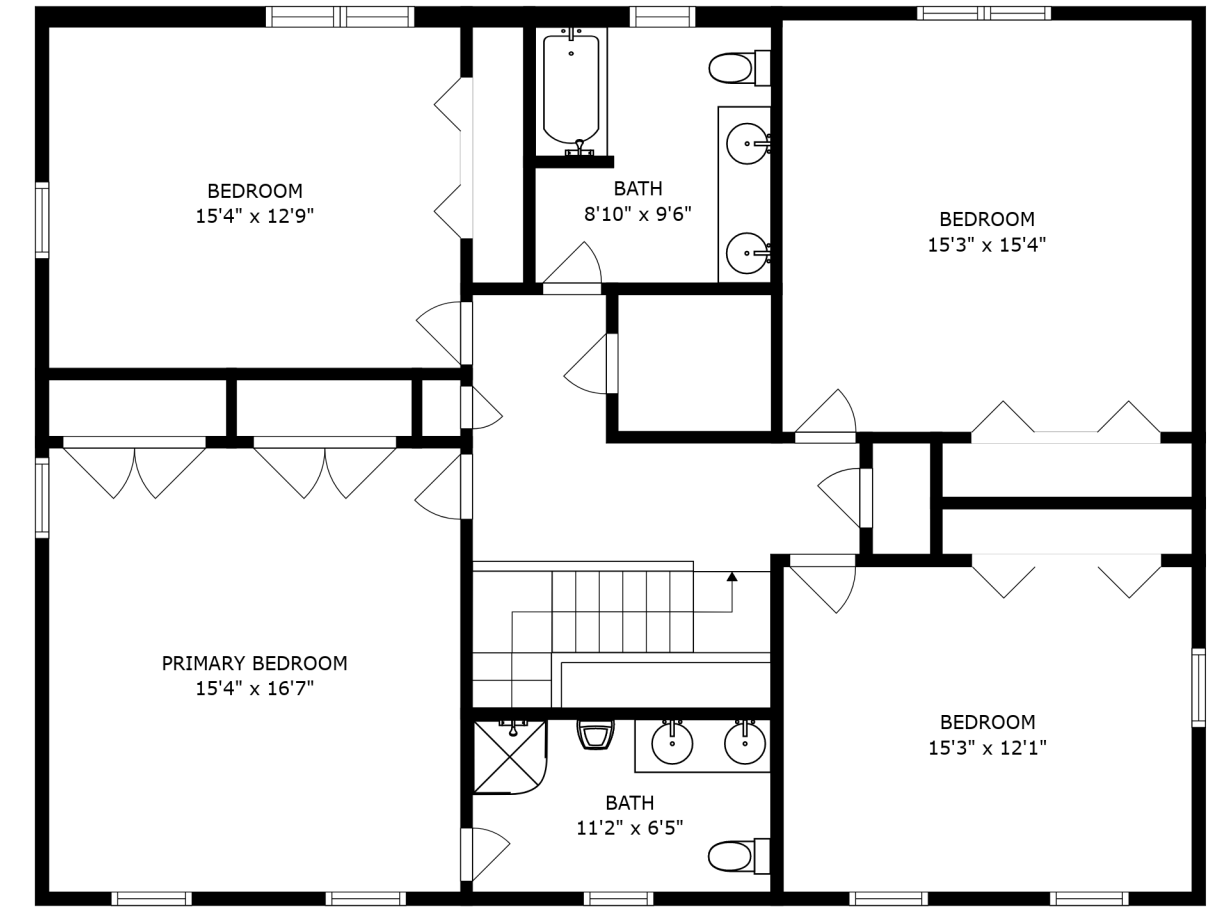

FLOOR 2

FLOOR 3

FLOOR 1

SIZES AND DIMENSIONS ARE APPROXIMATE, ACTUAL MAY VARY.

SIZES AND DIMENSIONS ARE APPROXIMATE, ACTUAL MAY VARY.

SIZES AND DIMENSIONS ARE APPROXIMATE, ACTUAL MAY VARY.

BASEMENT
50'3" x 37'2"

REF

RECREATION ROOM
26'2" x 15'10"

SIZES AND DIMENSIONS ARE APPROXIMATE, ACTUAL MAY VARY.