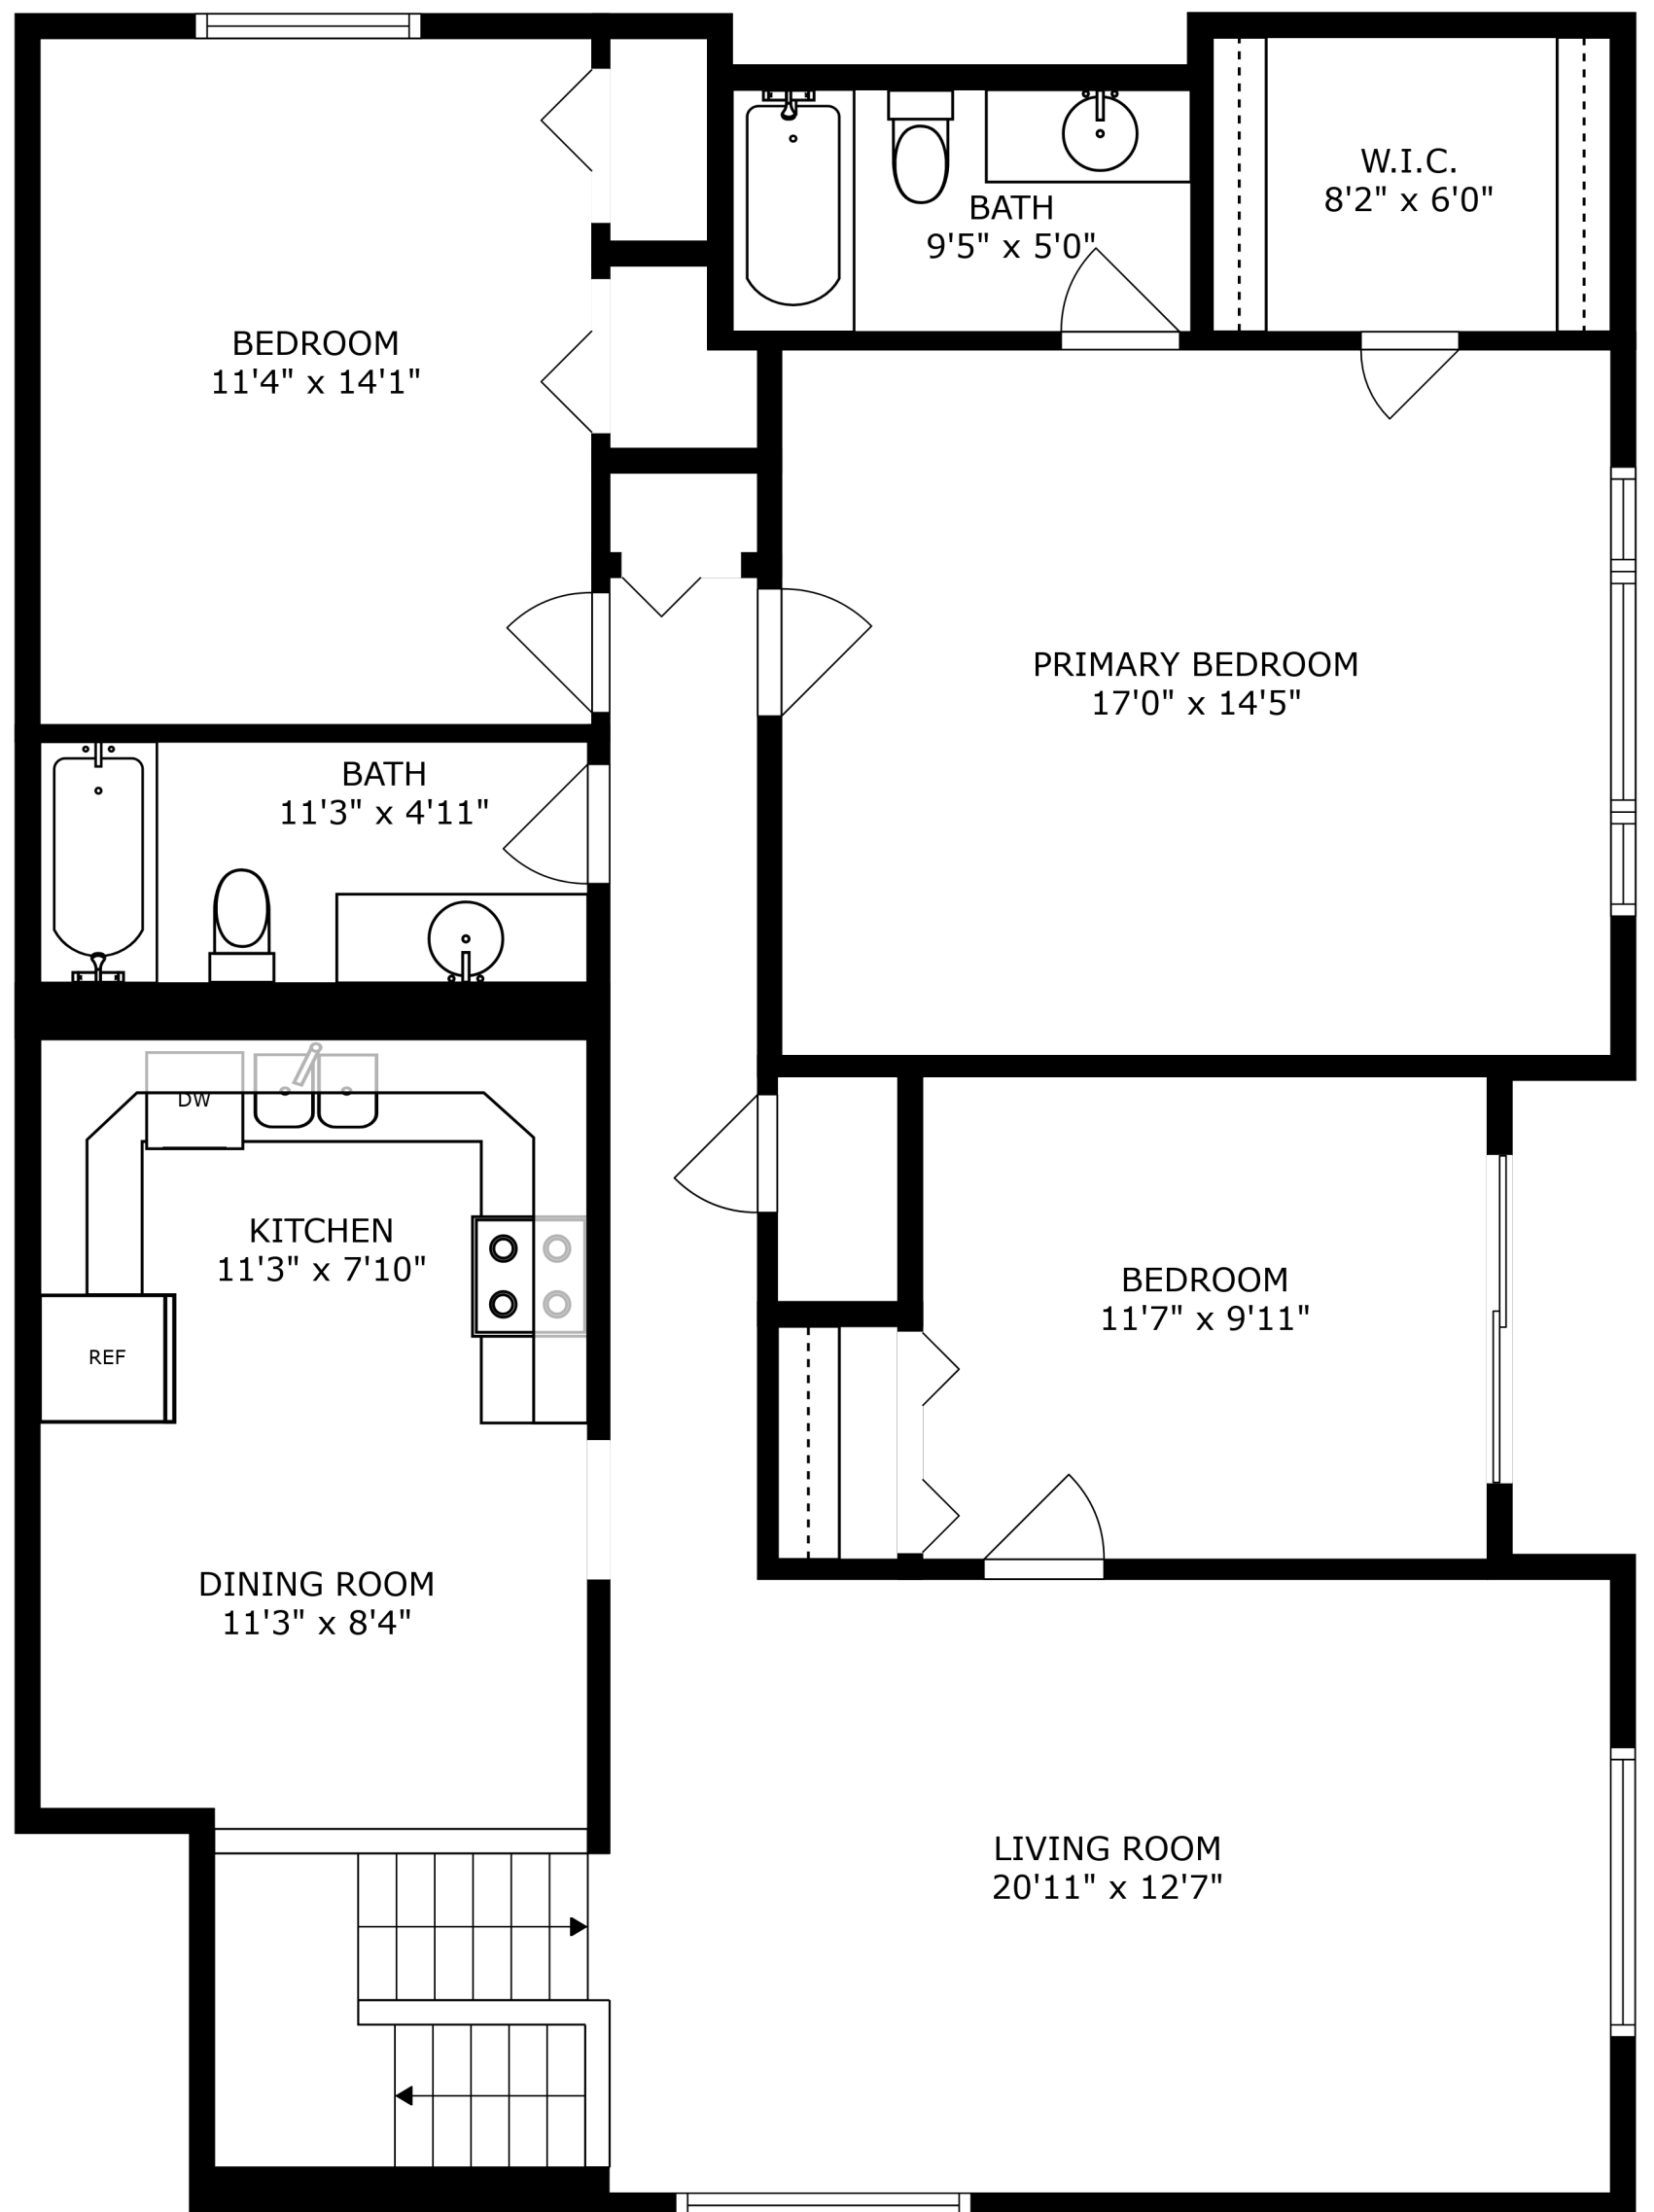

FLOOR 1

FLOOR 2

SIZES AND DIMENSIONS ARE APPROXIMATE, ACTUAL MAY VARY.

GARAGE  
22'6" x 19'2"

UTILITY  
8'2" x 6'8"

FOYER  
5'0" x 6'6"