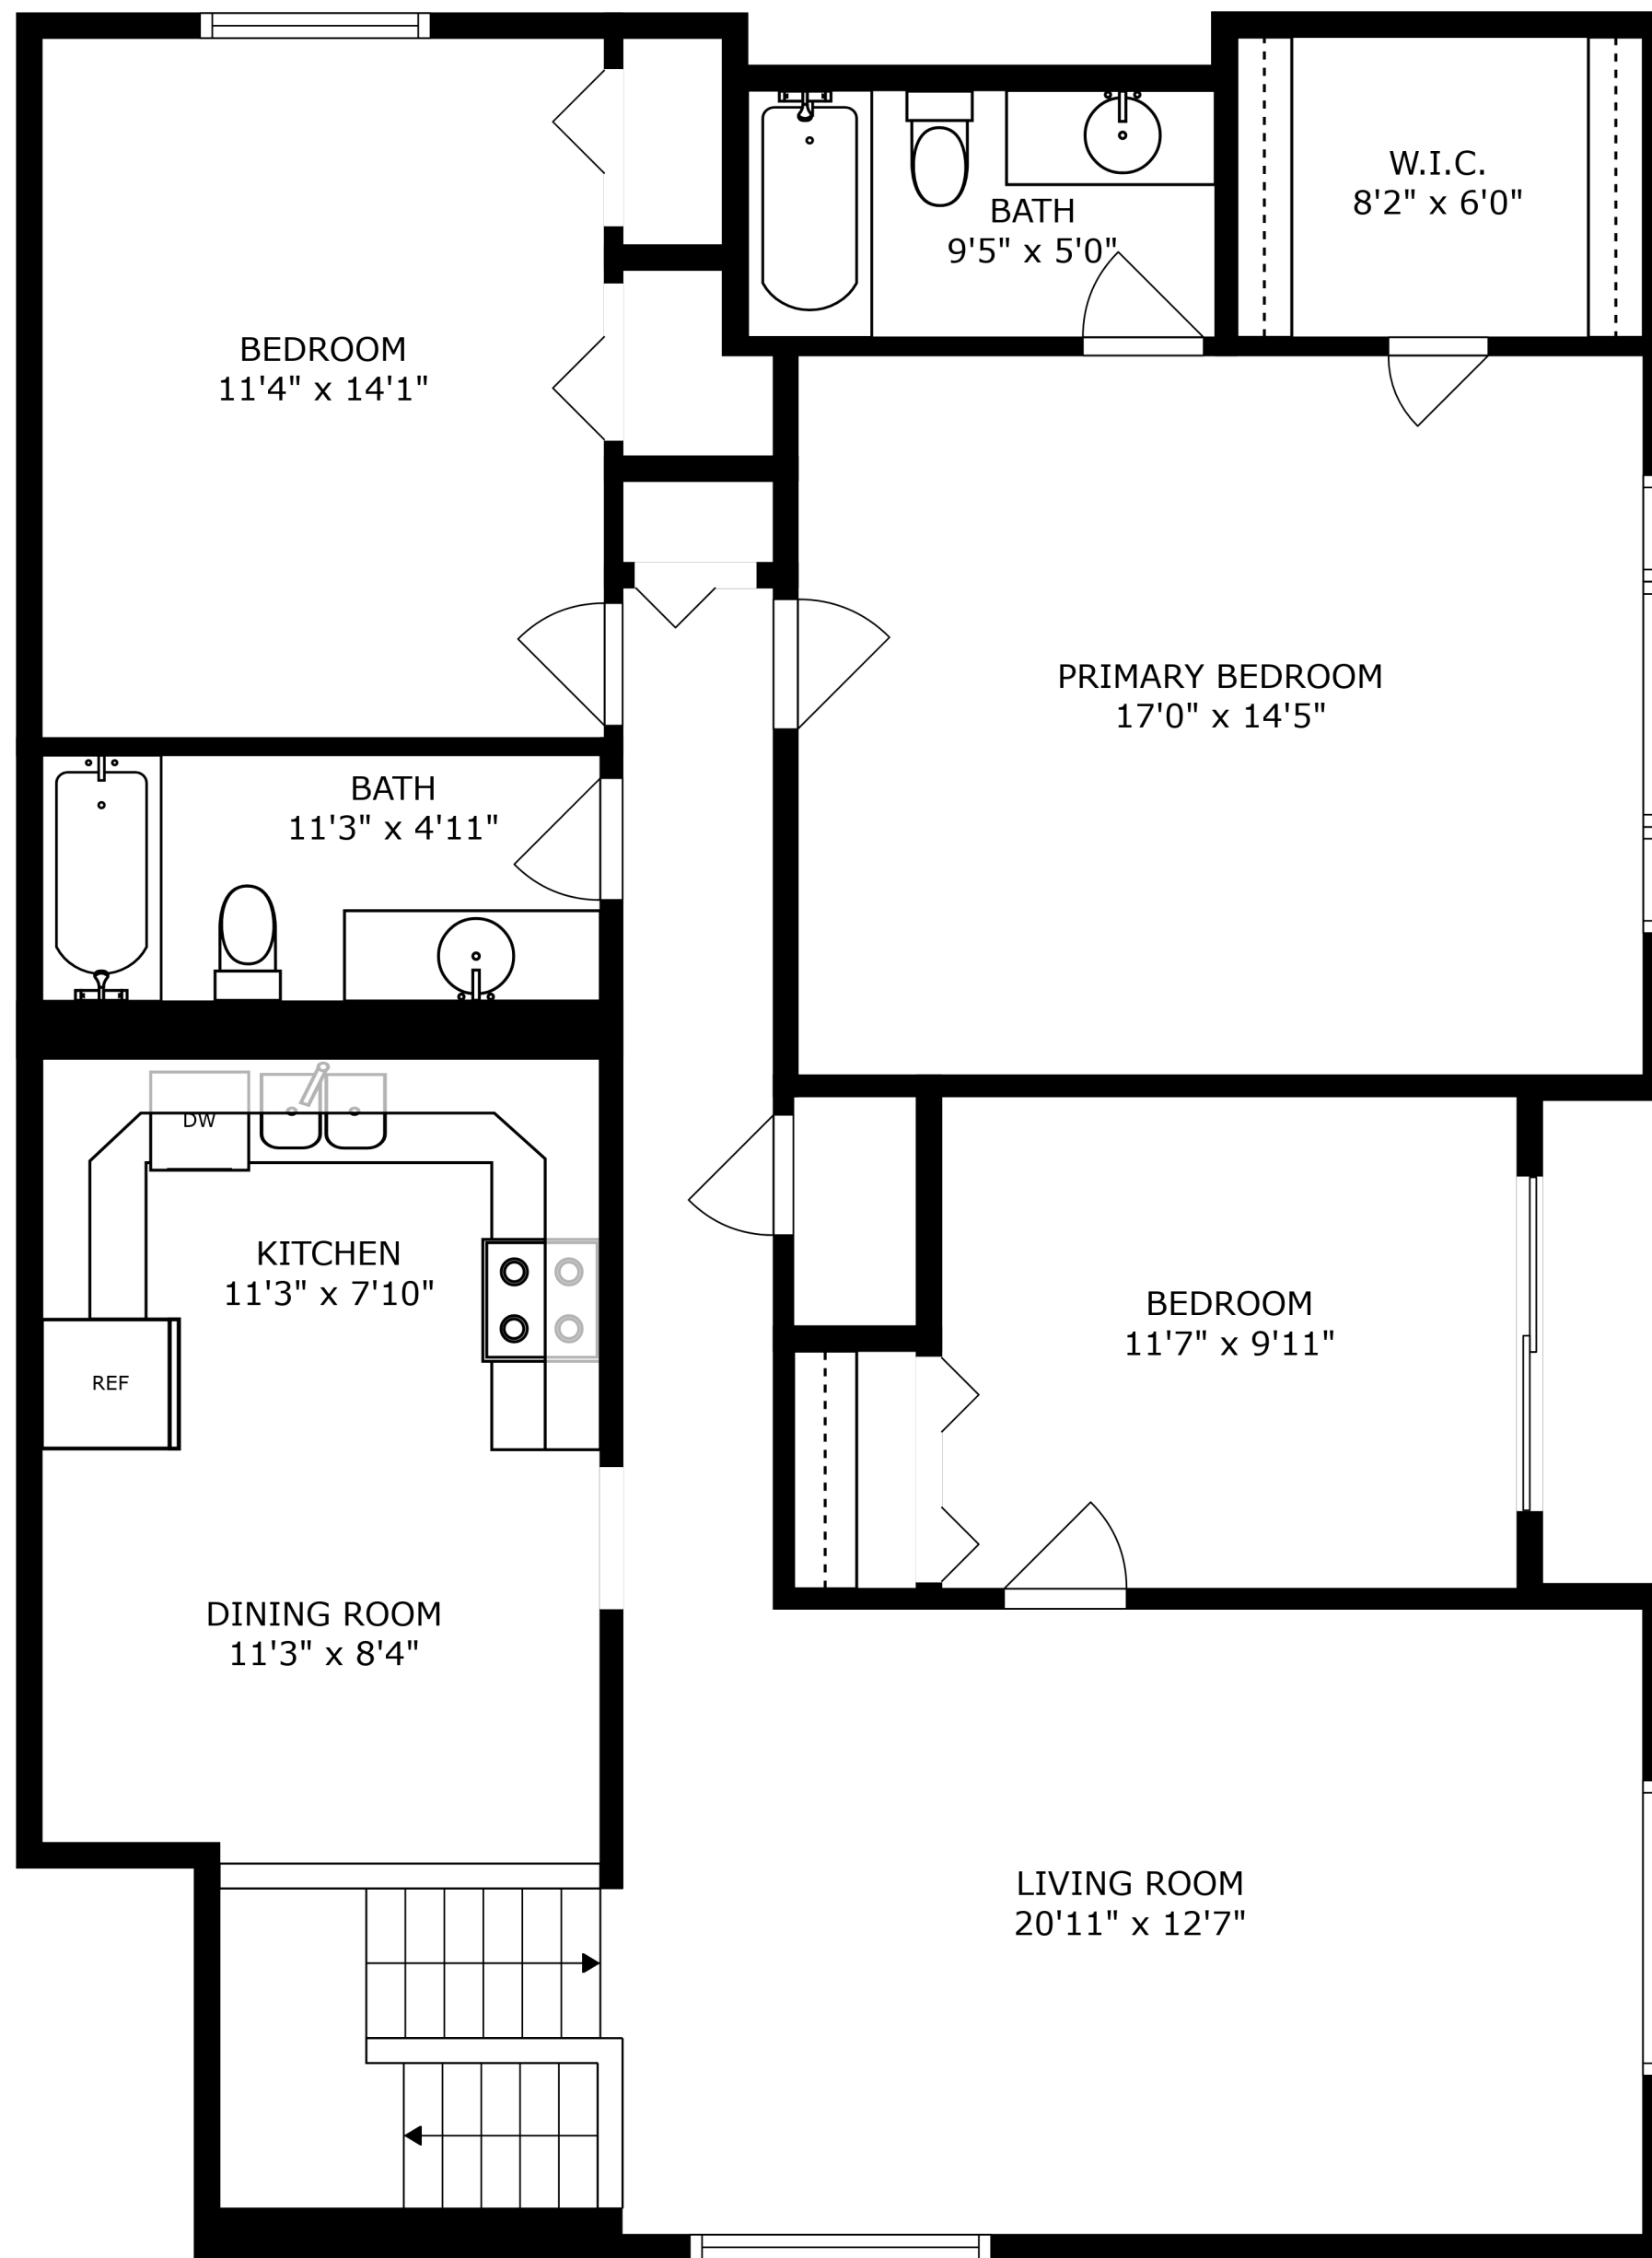

FLOOR 1

FLOOR 2

SIZES AND DIMENSIONS ARE APPROXIMATE, ACTUAL MAY VARY.

GARAGE  
22'6" x 19'2"

UTILITY  
8'2" x 6'8"

FOYER  
5'0" x 6'6"