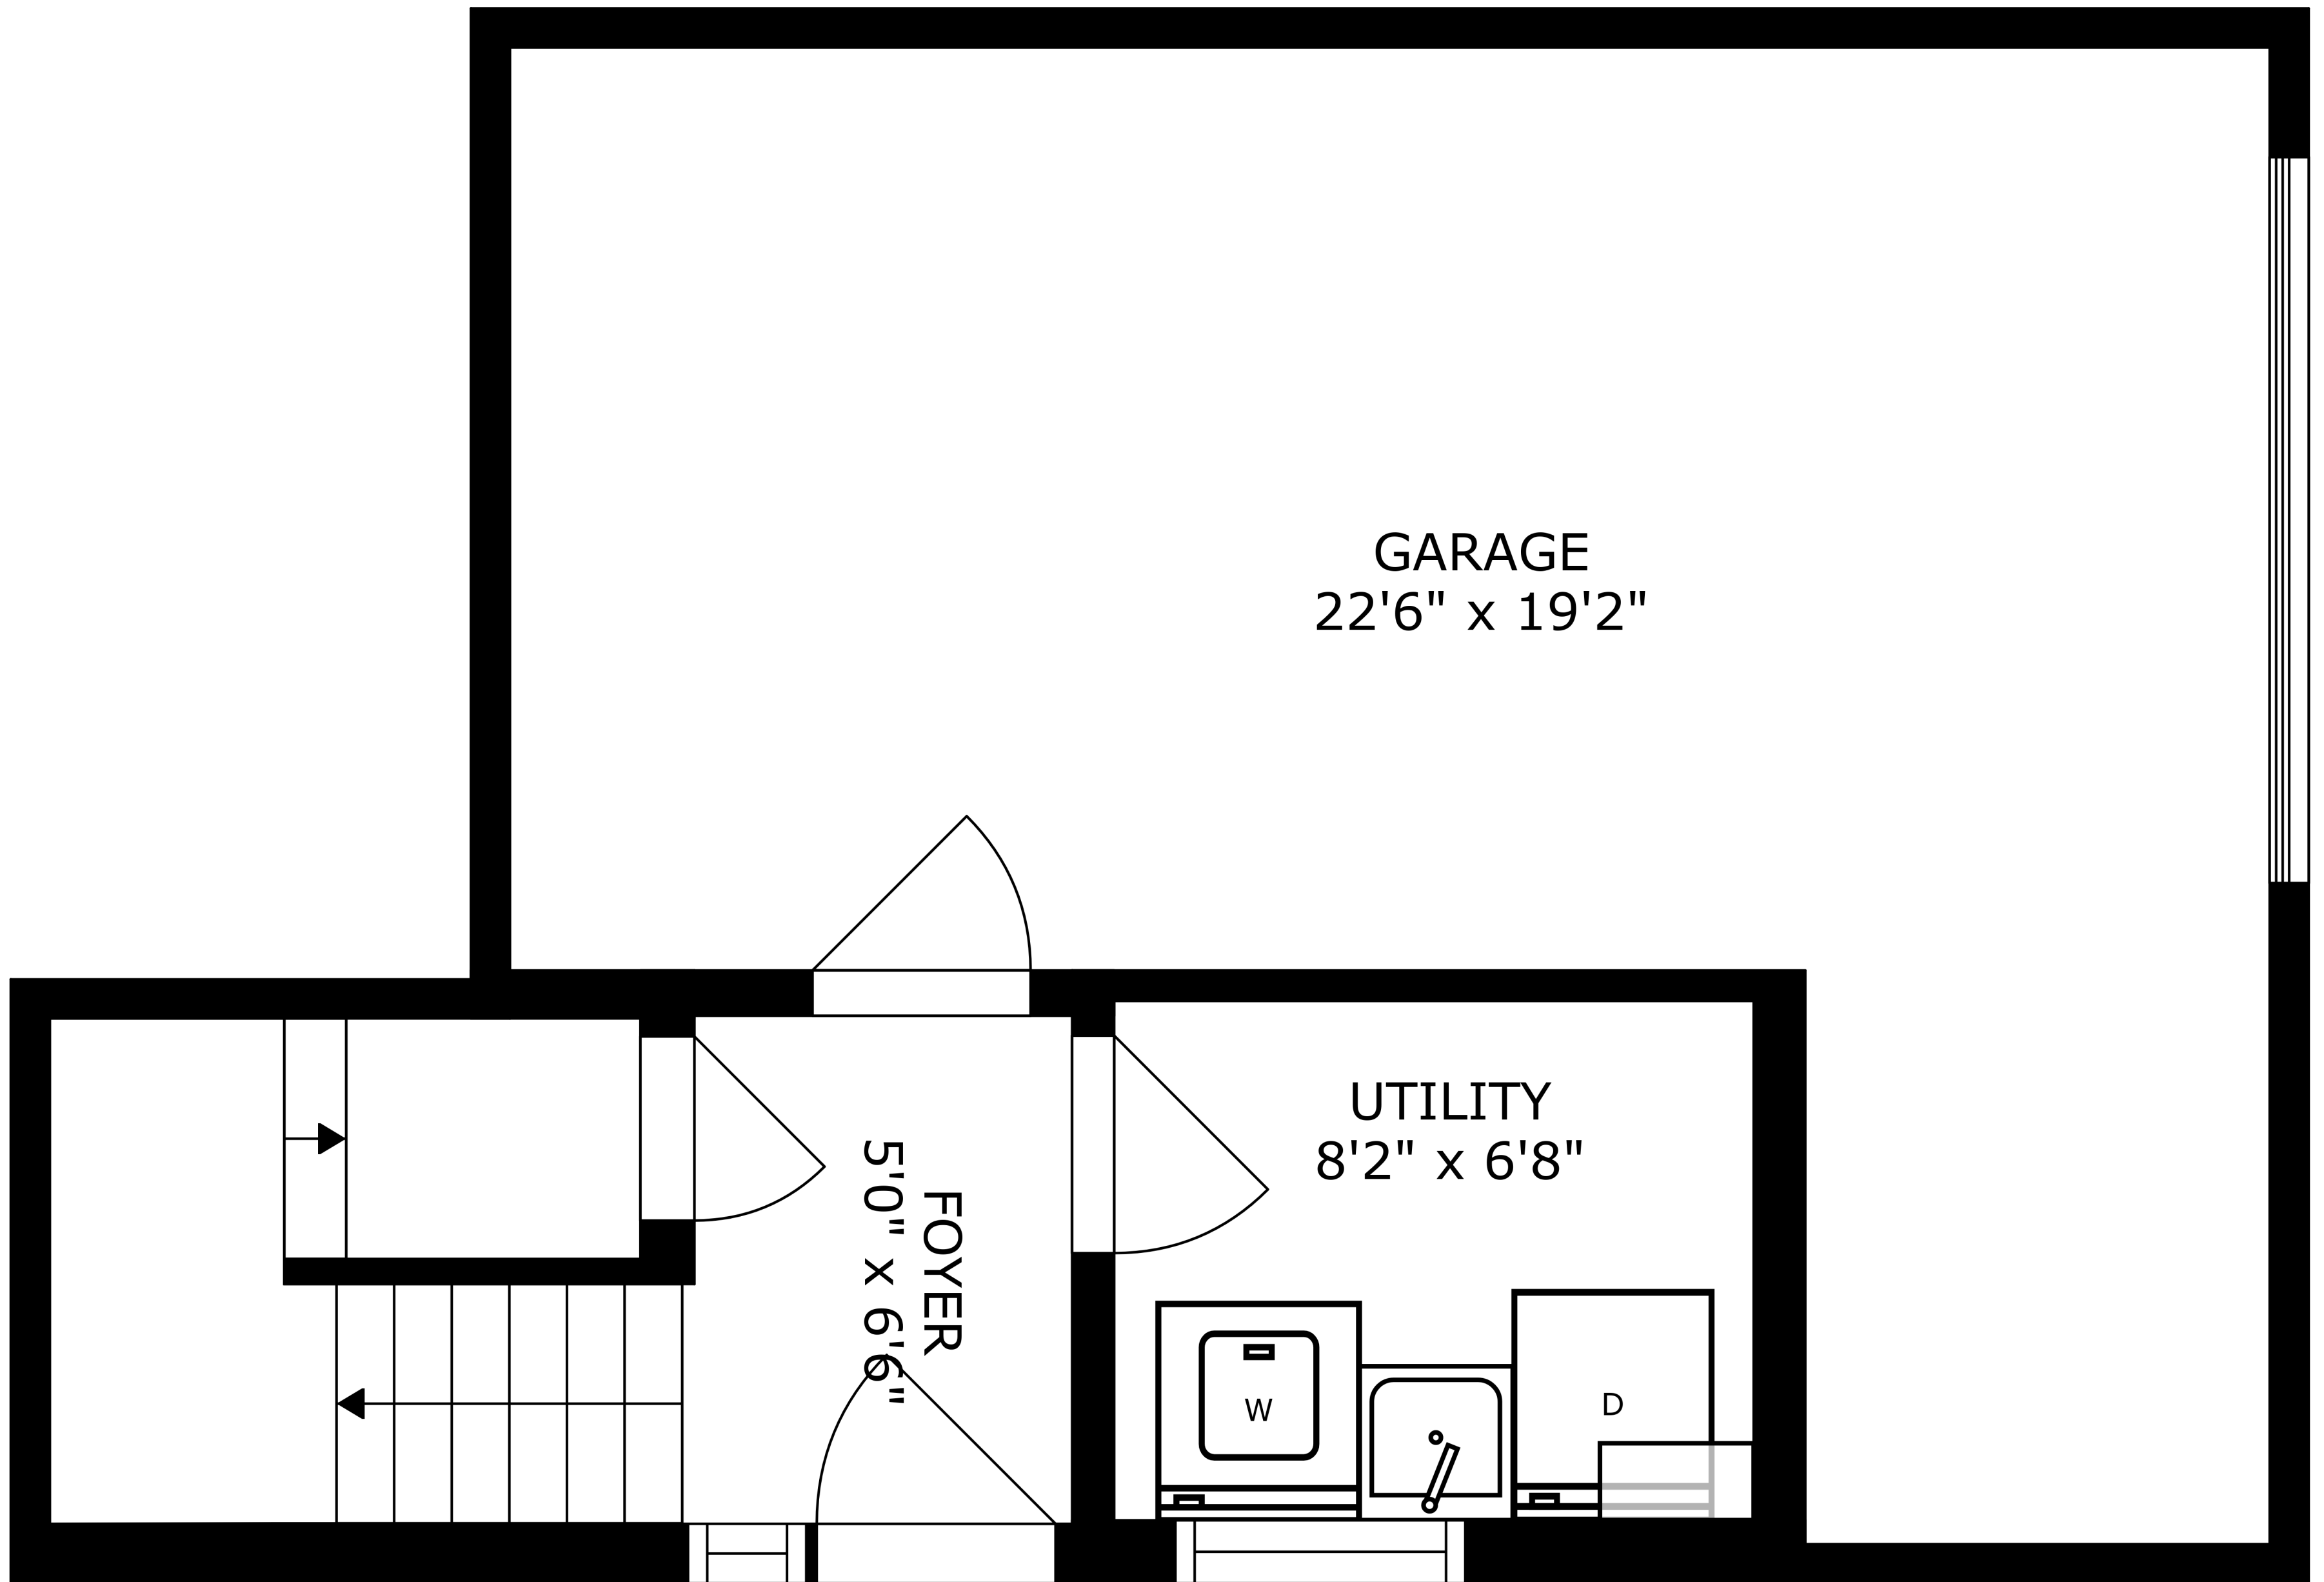

FLOOR 1

FLOOR 2

SIZES AND DIMENSIONS ARE APPROXIMATE, ACTUAL MAY VARY.

GARAGE  
22'6" x 19'2"

UTILITY  
8'2" x 6'8"

FOYER  
5'0" x 6'6"