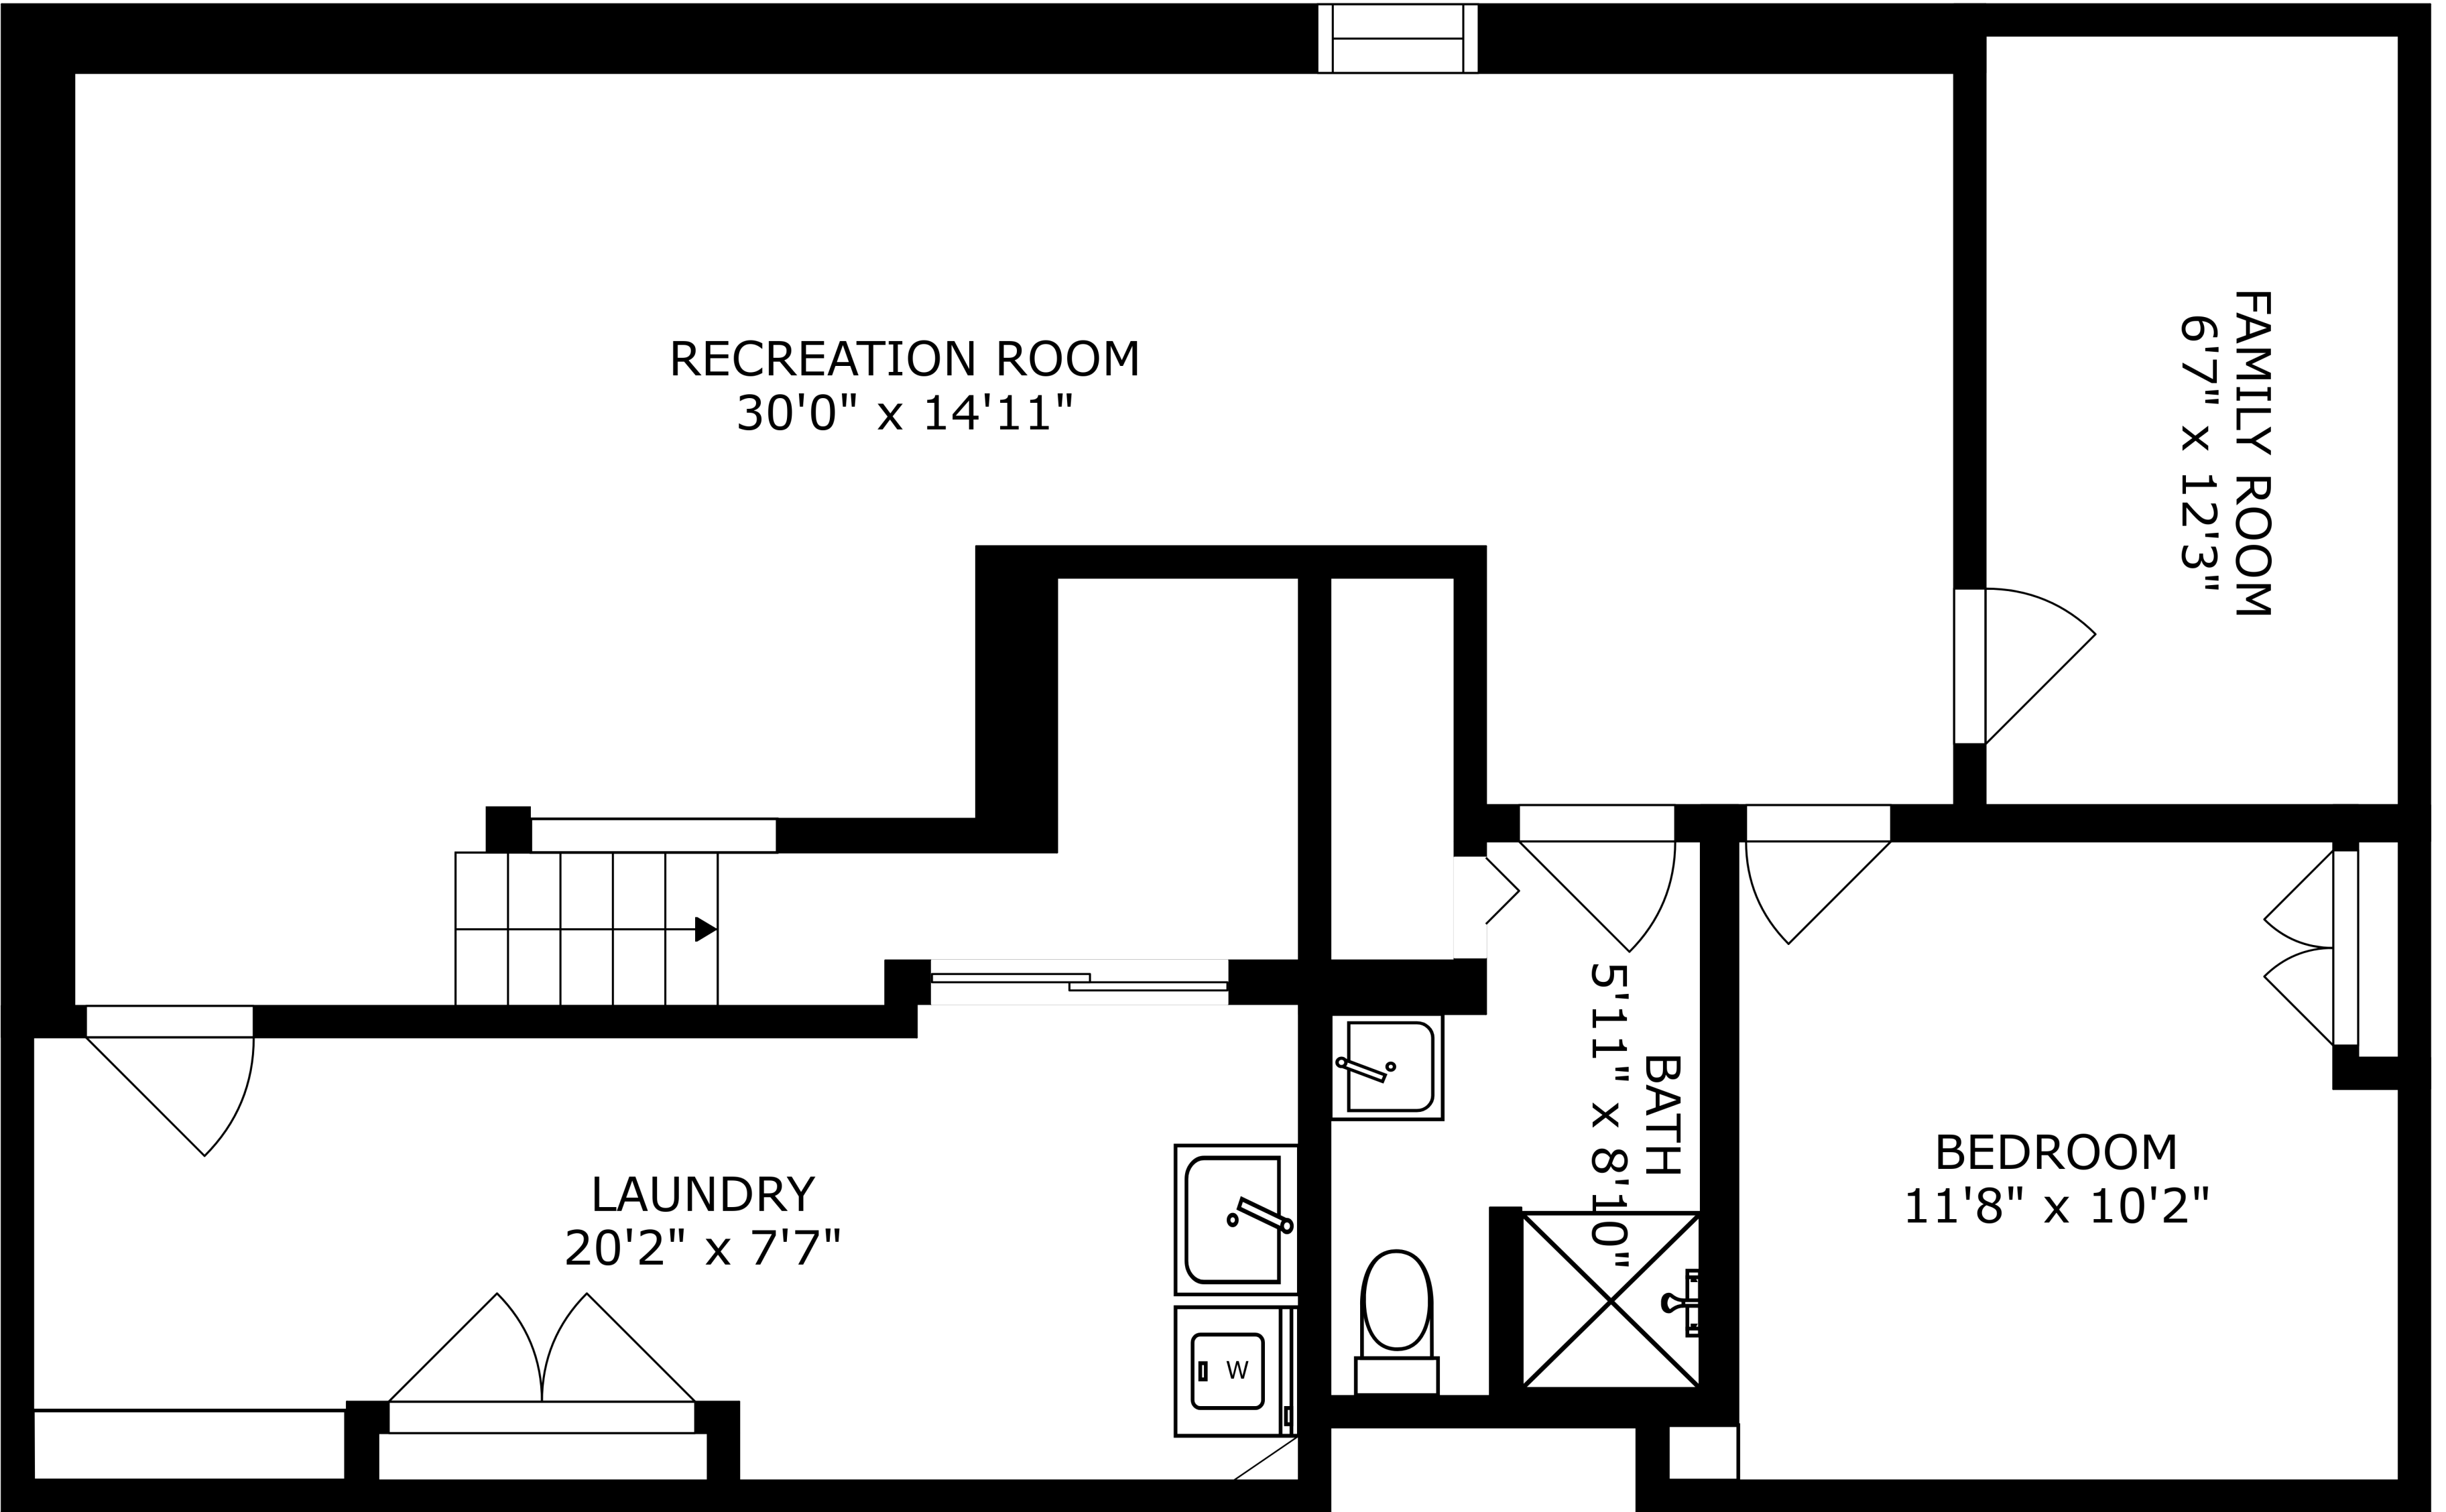

FLOOR 2

FLOOR 1

SIZES AND DIMENSIONS ARE APPROXIMATE, ACTUAL MAY VARY.

SIZES AND DIMENSIONS ARE APPROXIMATE, ACTUAL MAY VARY.

RECREATION ROOM
30'0" x 14'11"

FAMILY ROOM
6'7" x 12'3"

LAUNDRY
20'2" x 7'7"

BATH
5'11" x 8'10"

BEDROOM
11'8" x 10'2"

SIZES AND DIMENSIONS ARE APPROXIMATE, ACTUAL MAY VARY.