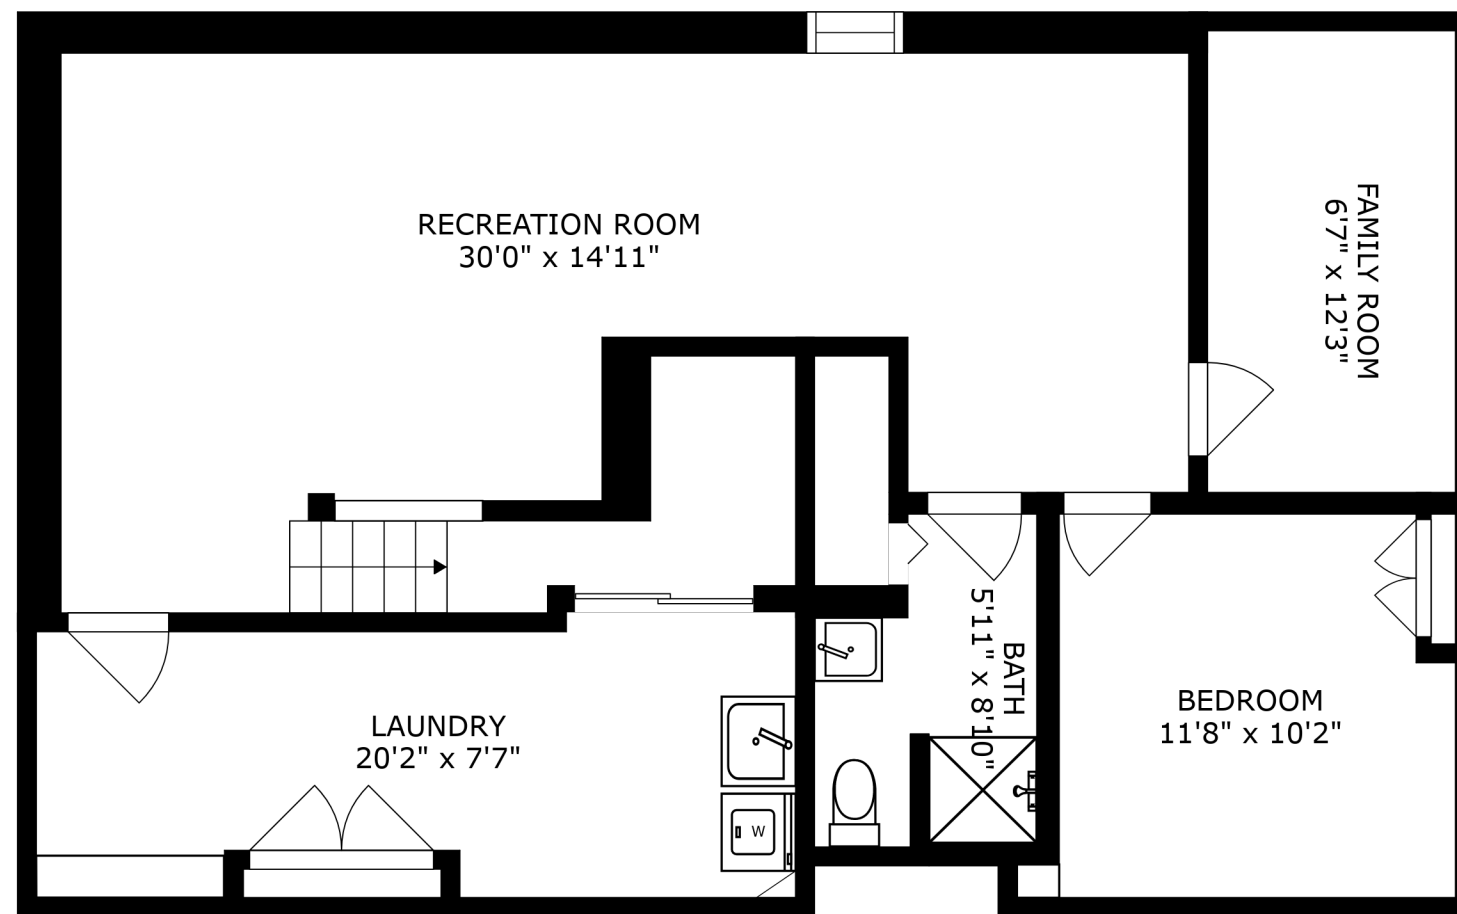

FLOOR 2

FLOOR 1

SIZES AND DIMENSIONS ARE APPROXIMATE, ACTUAL MAY VARY.

SIZES AND DIMENSIONS ARE APPROXIMATE, ACTUAL MAY VARY.

RECREATION ROOM
30'0" x 14'11"

FAMILY ROOM
6'7" x 12'3"

LAUNDRY
20'2" x 7'7"

BATH
5'11" x 8'10"

BEDROOM
11'8" x 10'2"

SIZES AND DIMENSIONS ARE APPROXIMATE, ACTUAL MAY VARY.