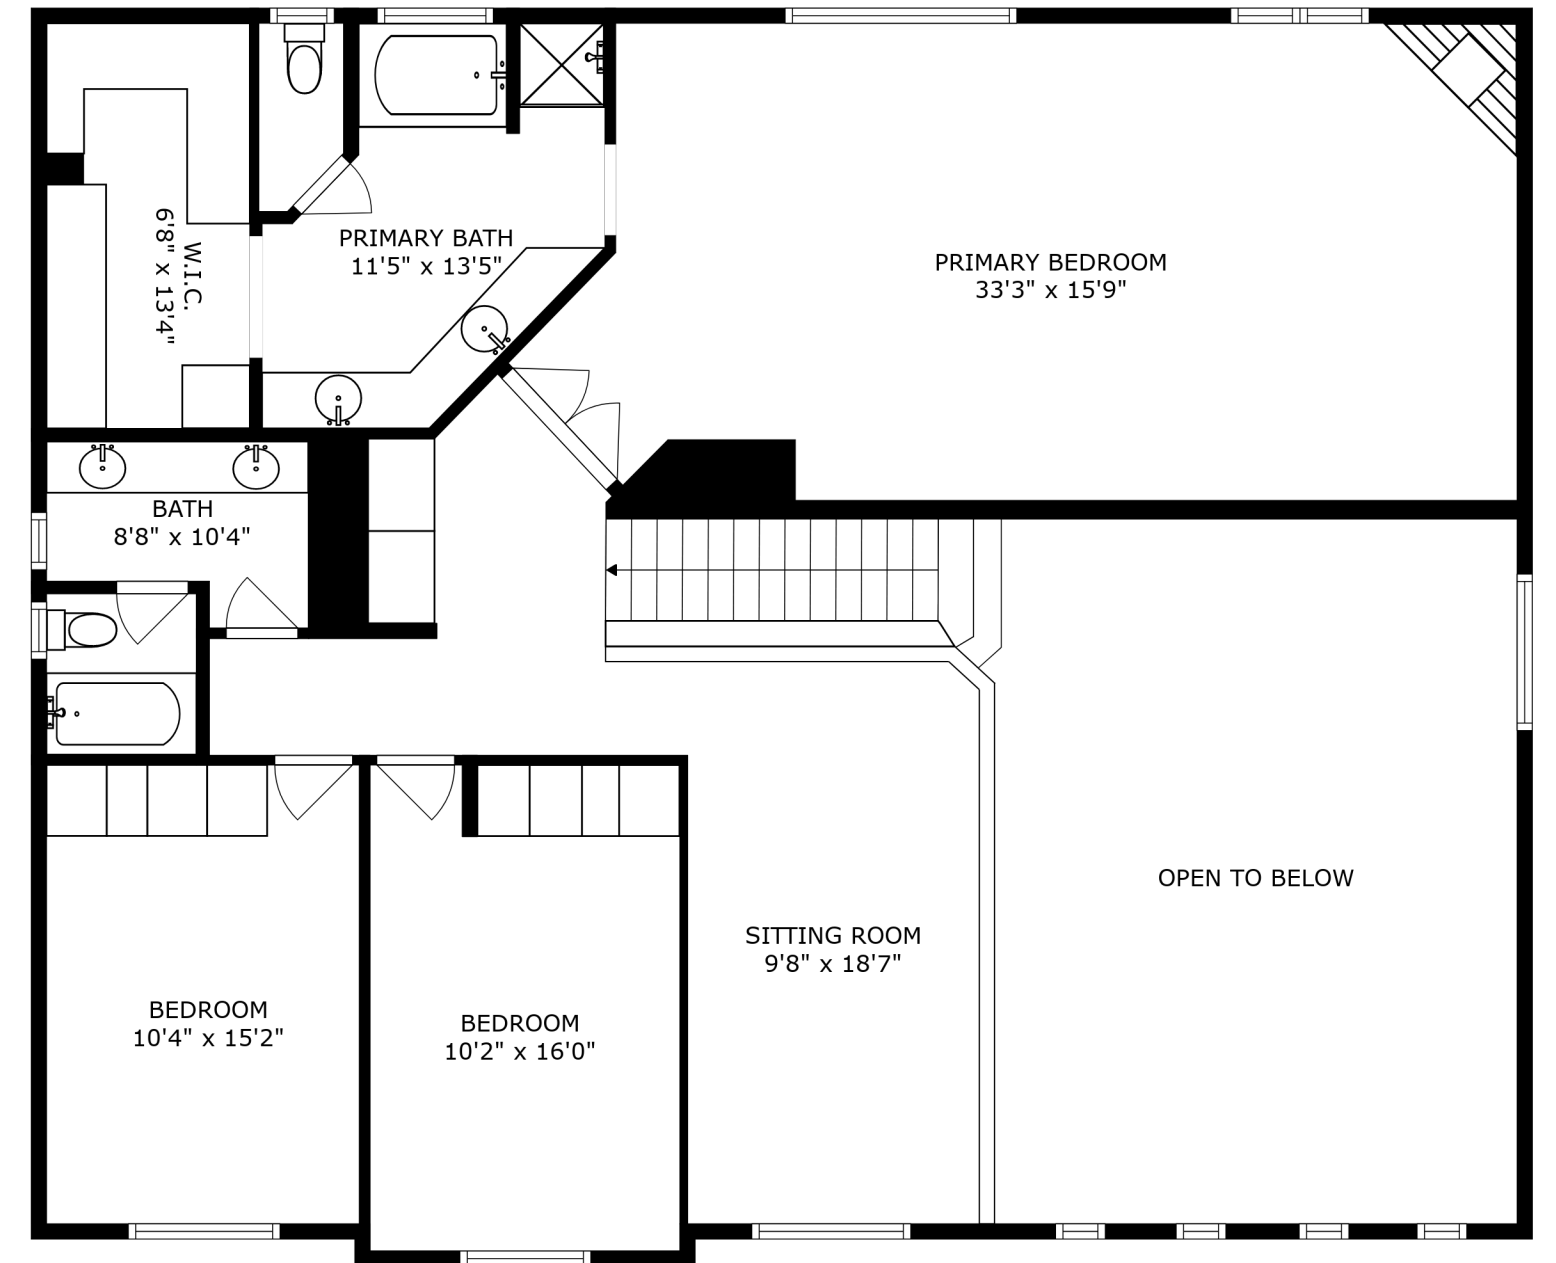

PATIO
64'4" x 37'9"

FLOOR 1

FLOOR 2

SIZES AND DIMENSIONS ARE APPROXIMATE, ACTUAL MAY VARY.

PATIO
64'4" x 37'9"

PORCH
18'4" x 4'5"

SIZES AND DIMENSIONS ARE APPROXIMATE, ACTUAL MAY VARY.