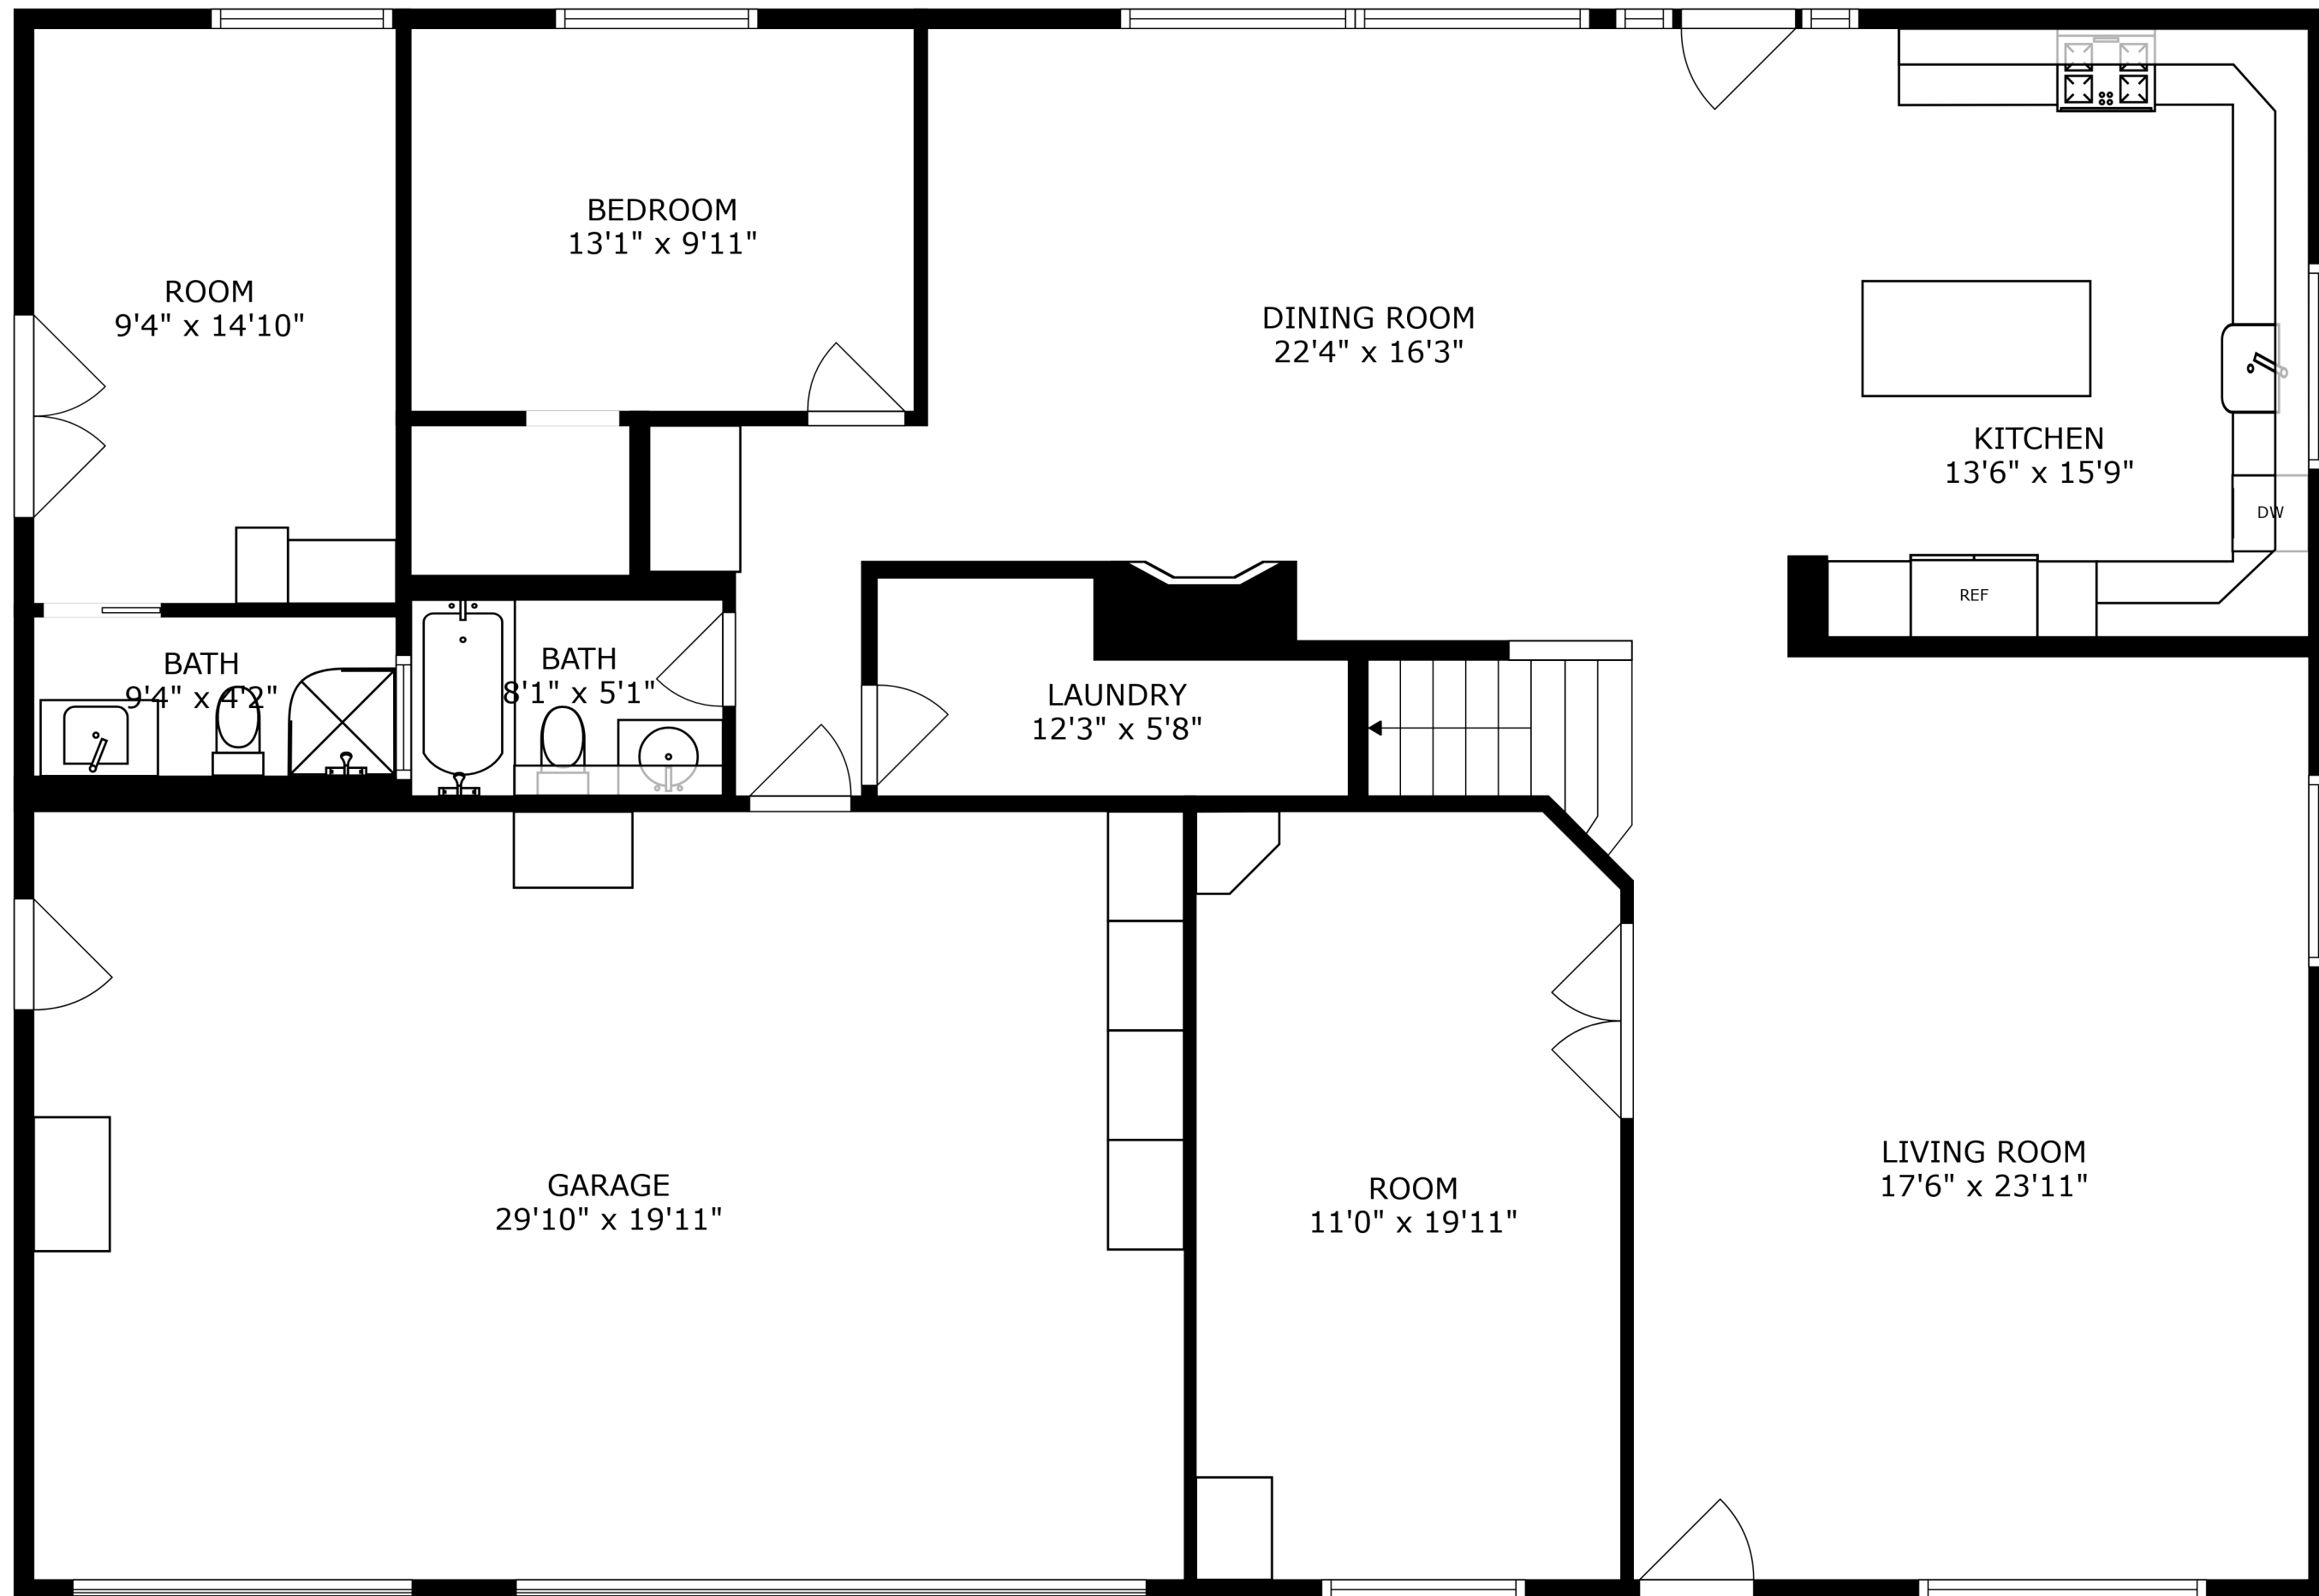

PATIO
64'4" x 37'9"

FLOOR 1

FLOOR 2

SIZES AND DIMENSIONS ARE APPROXIMATE, ACTUAL MAY VARY.

PATIO
64'4" x 37'9"

PORCH
18'4" x 4'5"

SIZES AND DIMENSIONS ARE APPROXIMATE, ACTUAL MAY VARY.