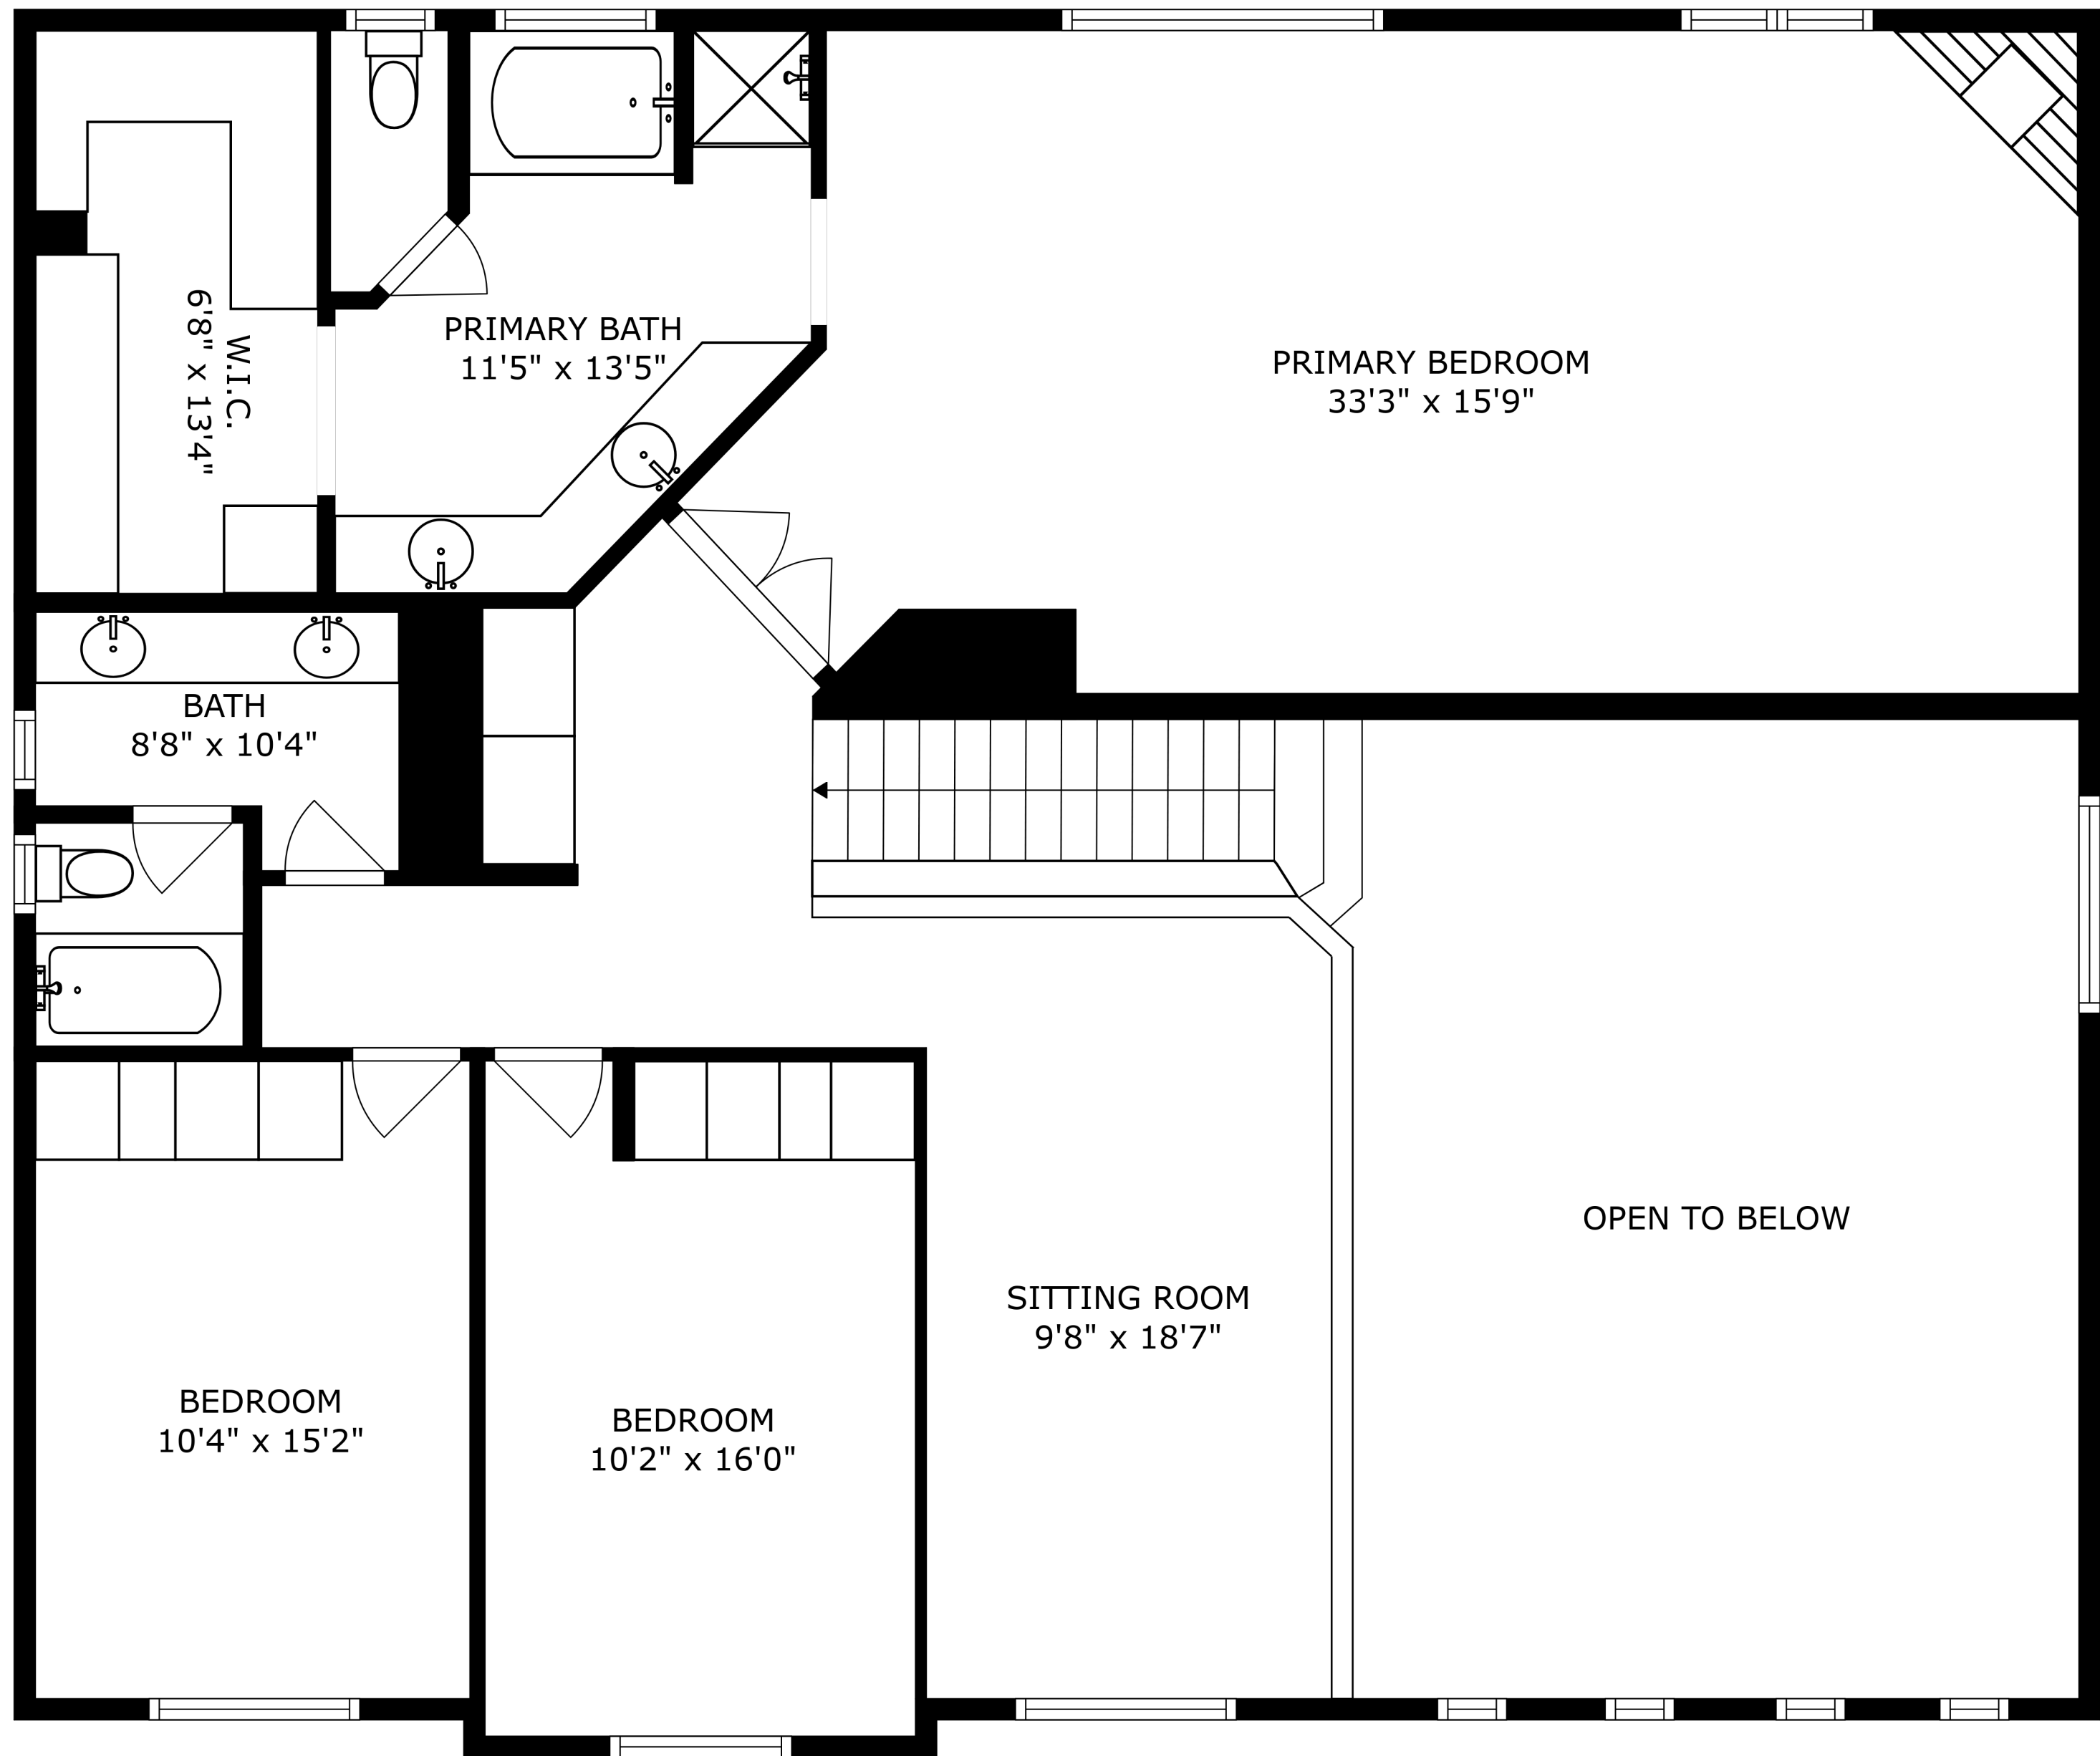

PATIO
64'4" x 37'9"

FLOOR 1

FLOOR 2

SIZES AND DIMENSIONS ARE APPROXIMATE, ACTUAL MAY VARY.

PATIO
64'4" x 37'9"

PORCH
18'4" x 4'5"

SIZES AND DIMENSIONS ARE APPROXIMATE, ACTUAL MAY VARY.