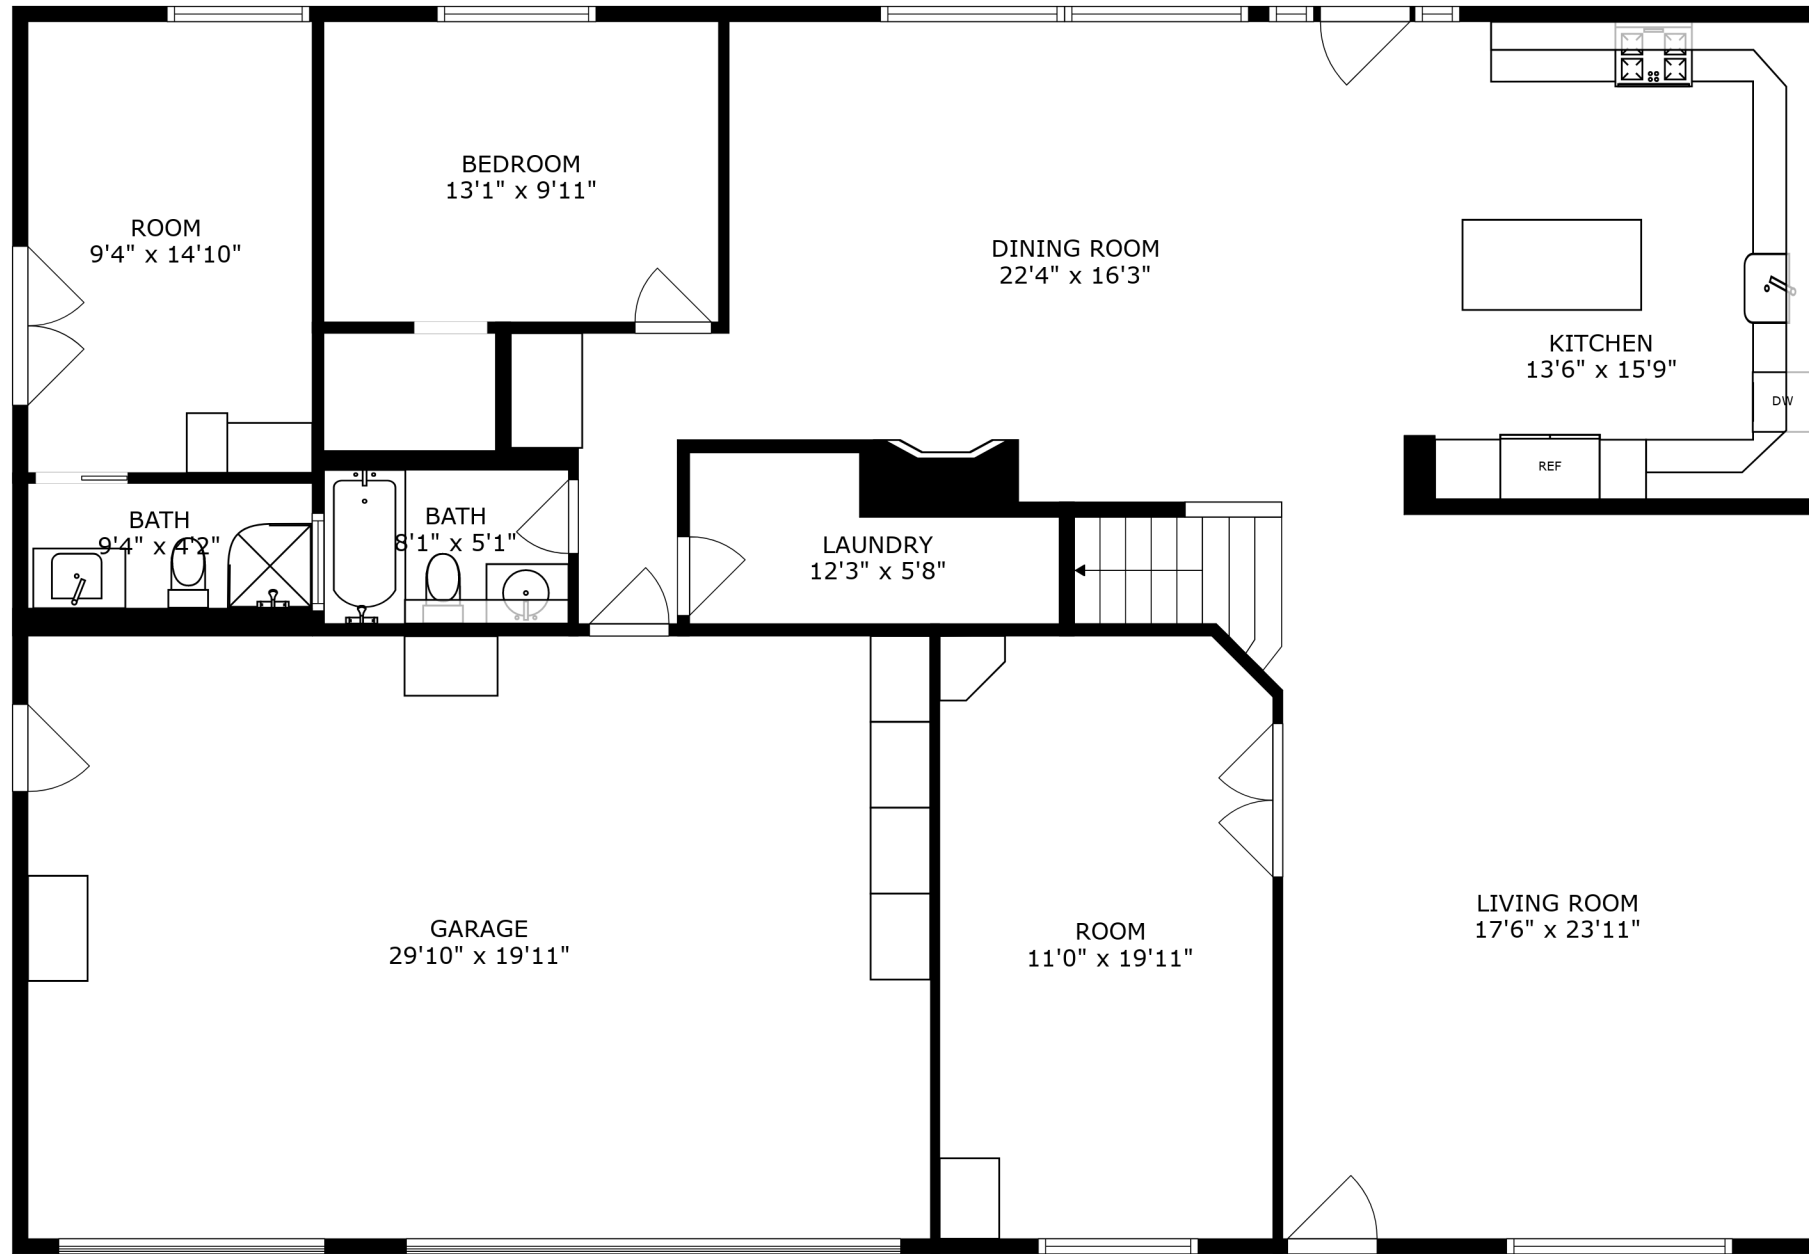

PATIO
64'4" x 37'9"

FLOOR 1

FLOOR 2

SIZES AND DIMENSIONS ARE APPROXIMATE, ACTUAL MAY VARY.

PATIO
64'4" x 37'9"

PORCH
18'4" x 4'5"

SIZES AND DIMENSIONS ARE APPROXIMATE, ACTUAL MAY VARY.