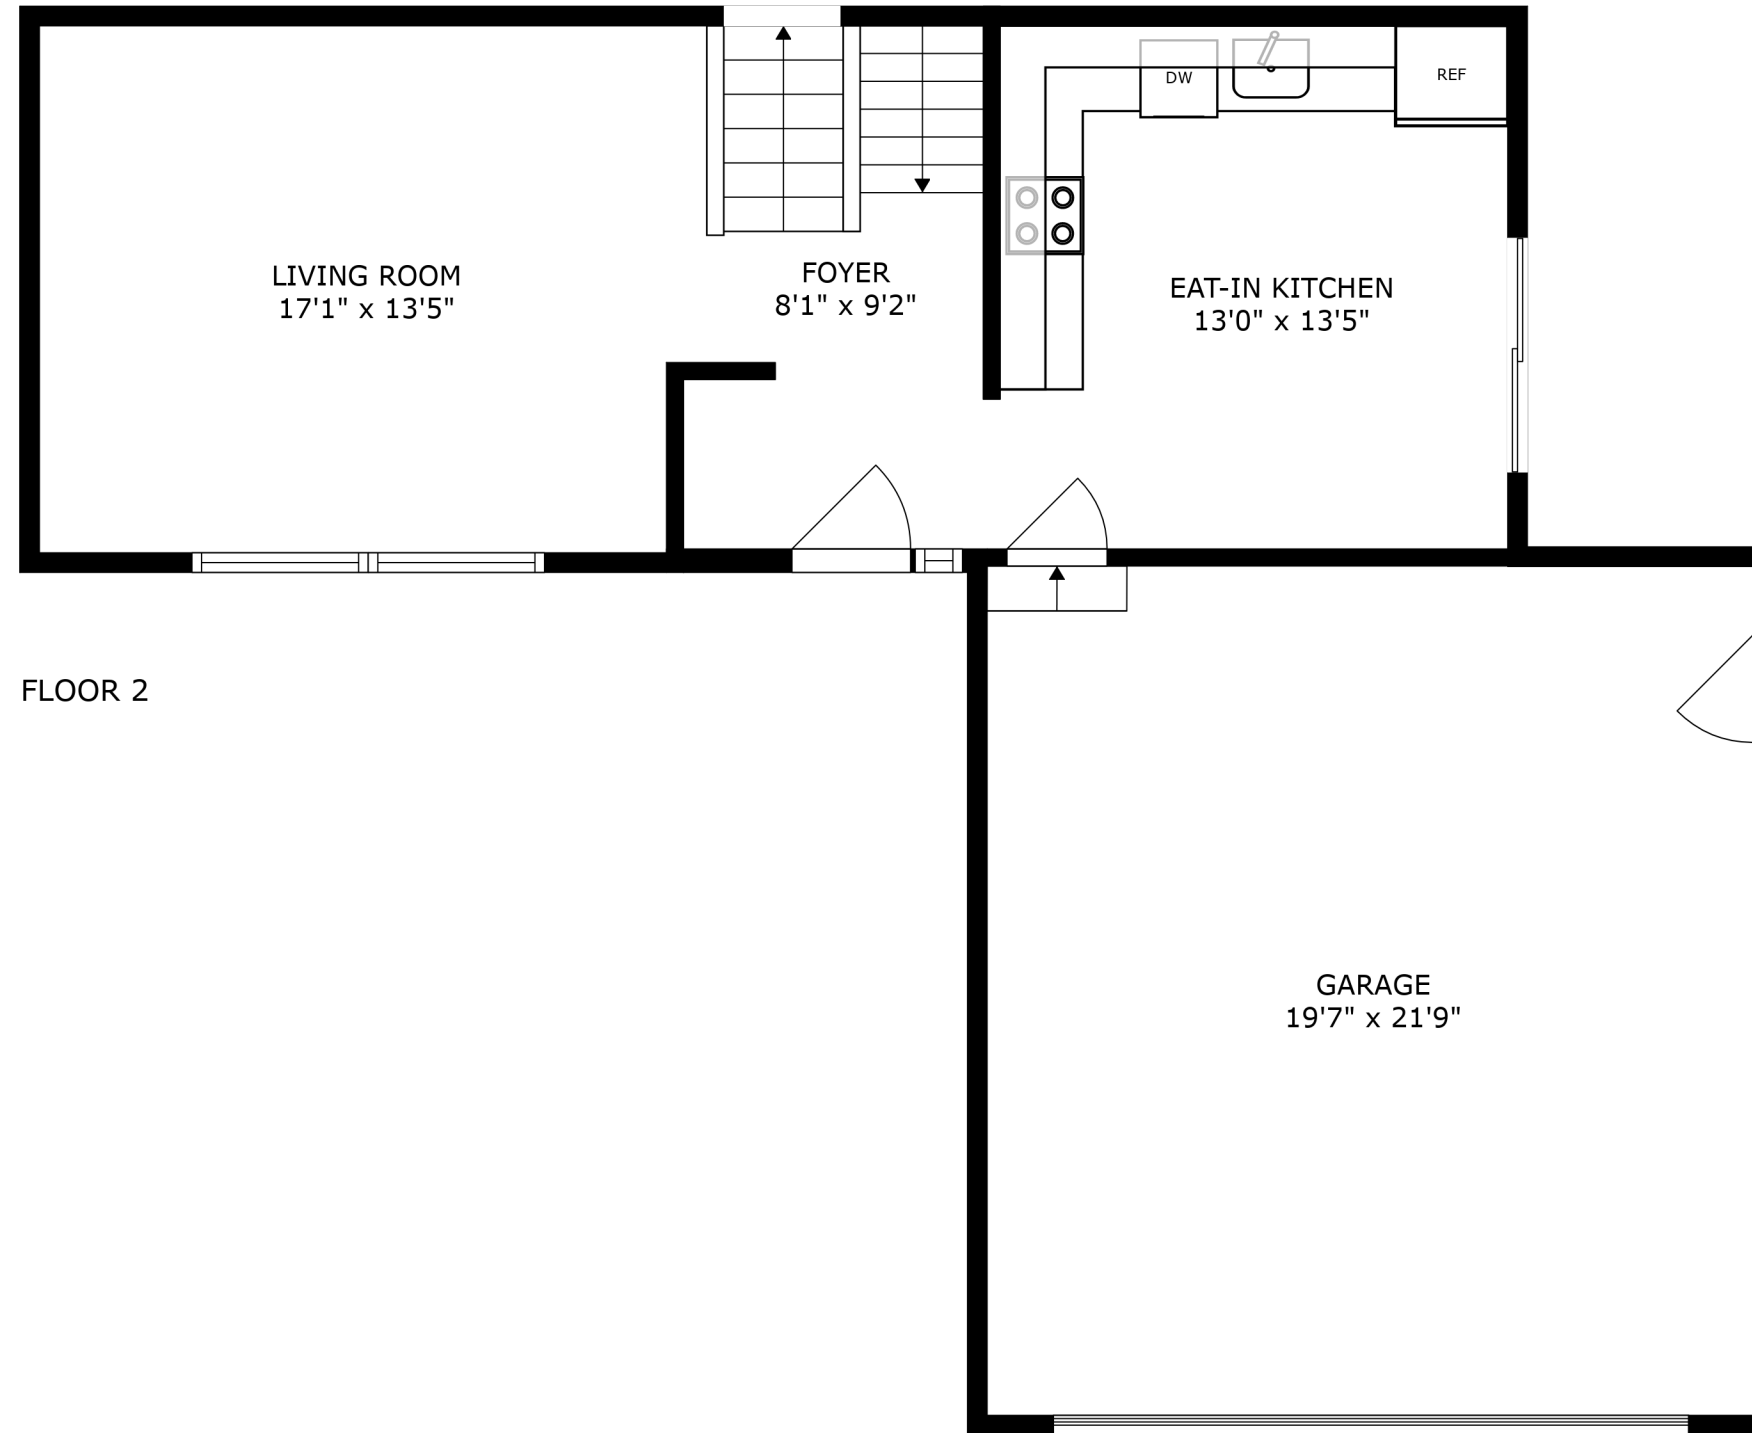

FLOOR 1

FLOOR 3

FLOOR 2

SIZES AND DIMENSIONS ARE APPROXIMATE, ACTUAL MAY VARY.

SIZES AND DIMENSIONS ARE APPROXIMATE, ACTUAL MAY VARY.

RECREATION ROOM
25'1" x 13'6"

BATH
4'11" x 9'10"

UTILITY
11'1" x 13'6"