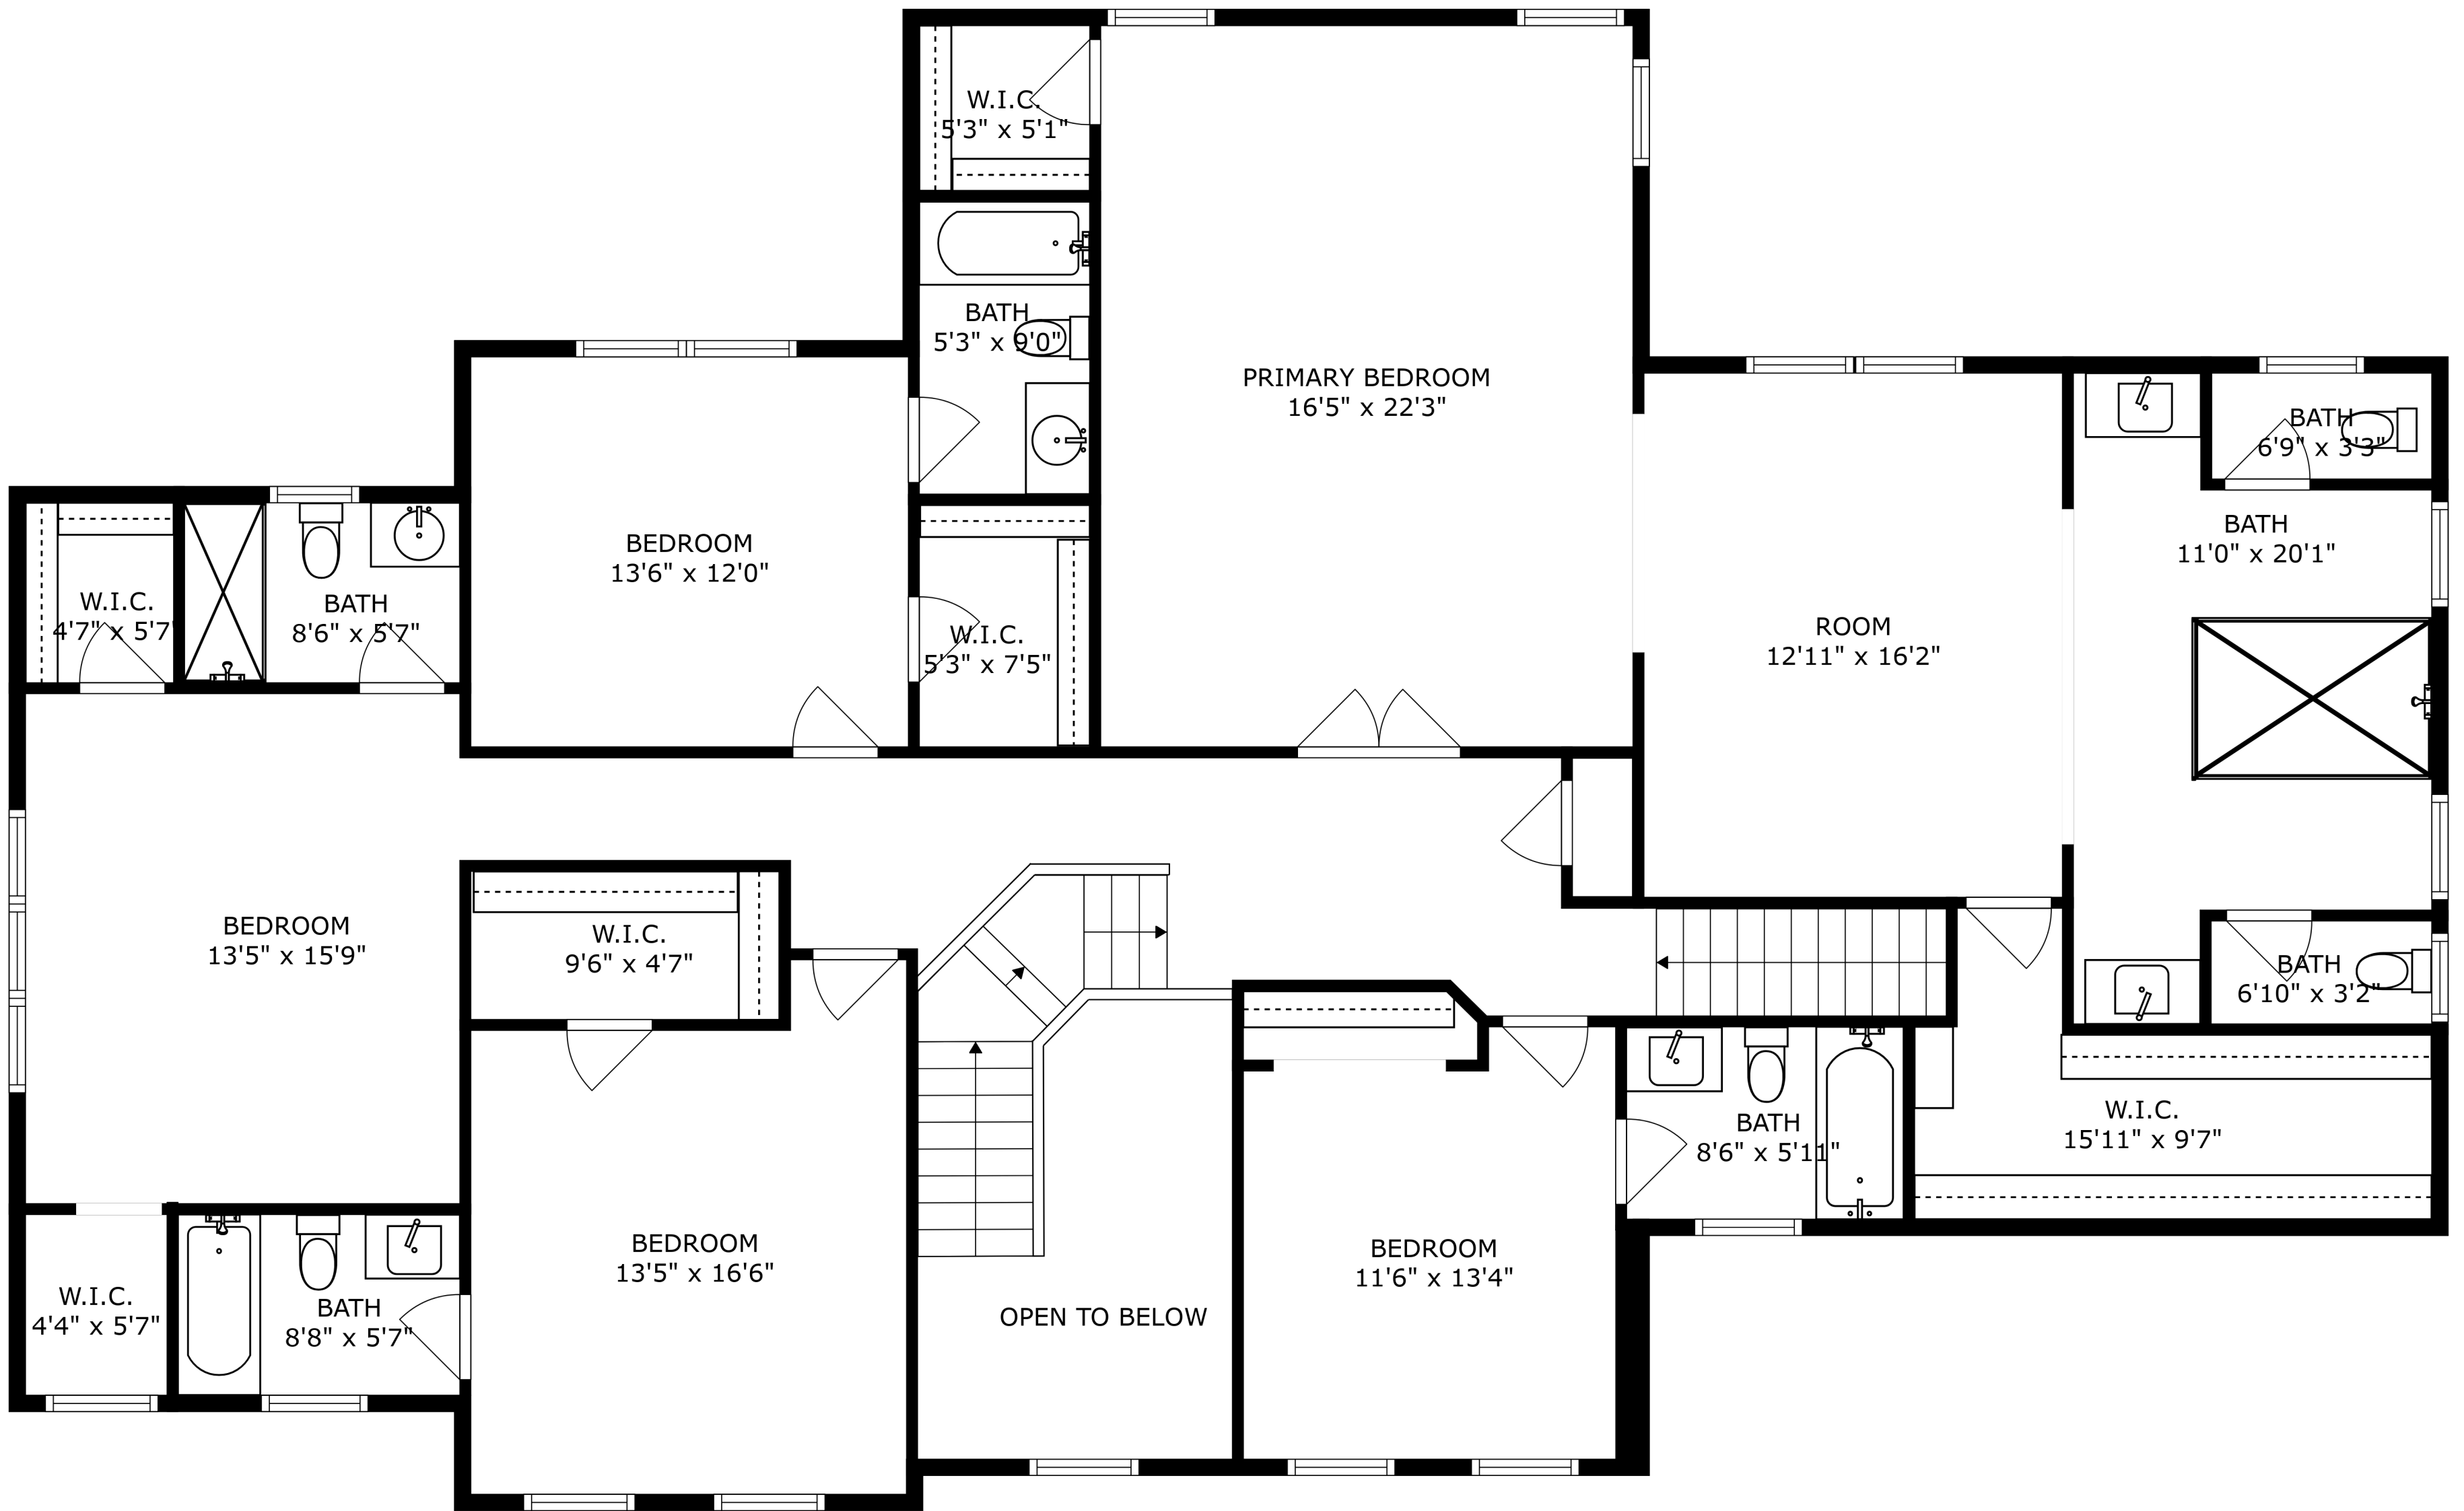

PATIO
30'3" x 26'7"

SIZES AND DIMENSIONS ARE APPROXIMATE, ACTUAL MAY VARY.

SIZES AND DIMENSIONS ARE APPROXIMATE, ACTUAL MAY VARY.

SIZES AND DIMENSIONS ARE APPROXIMATE, ACTUAL MAY VARY.

BASEMENT
72'0" x 44'9"