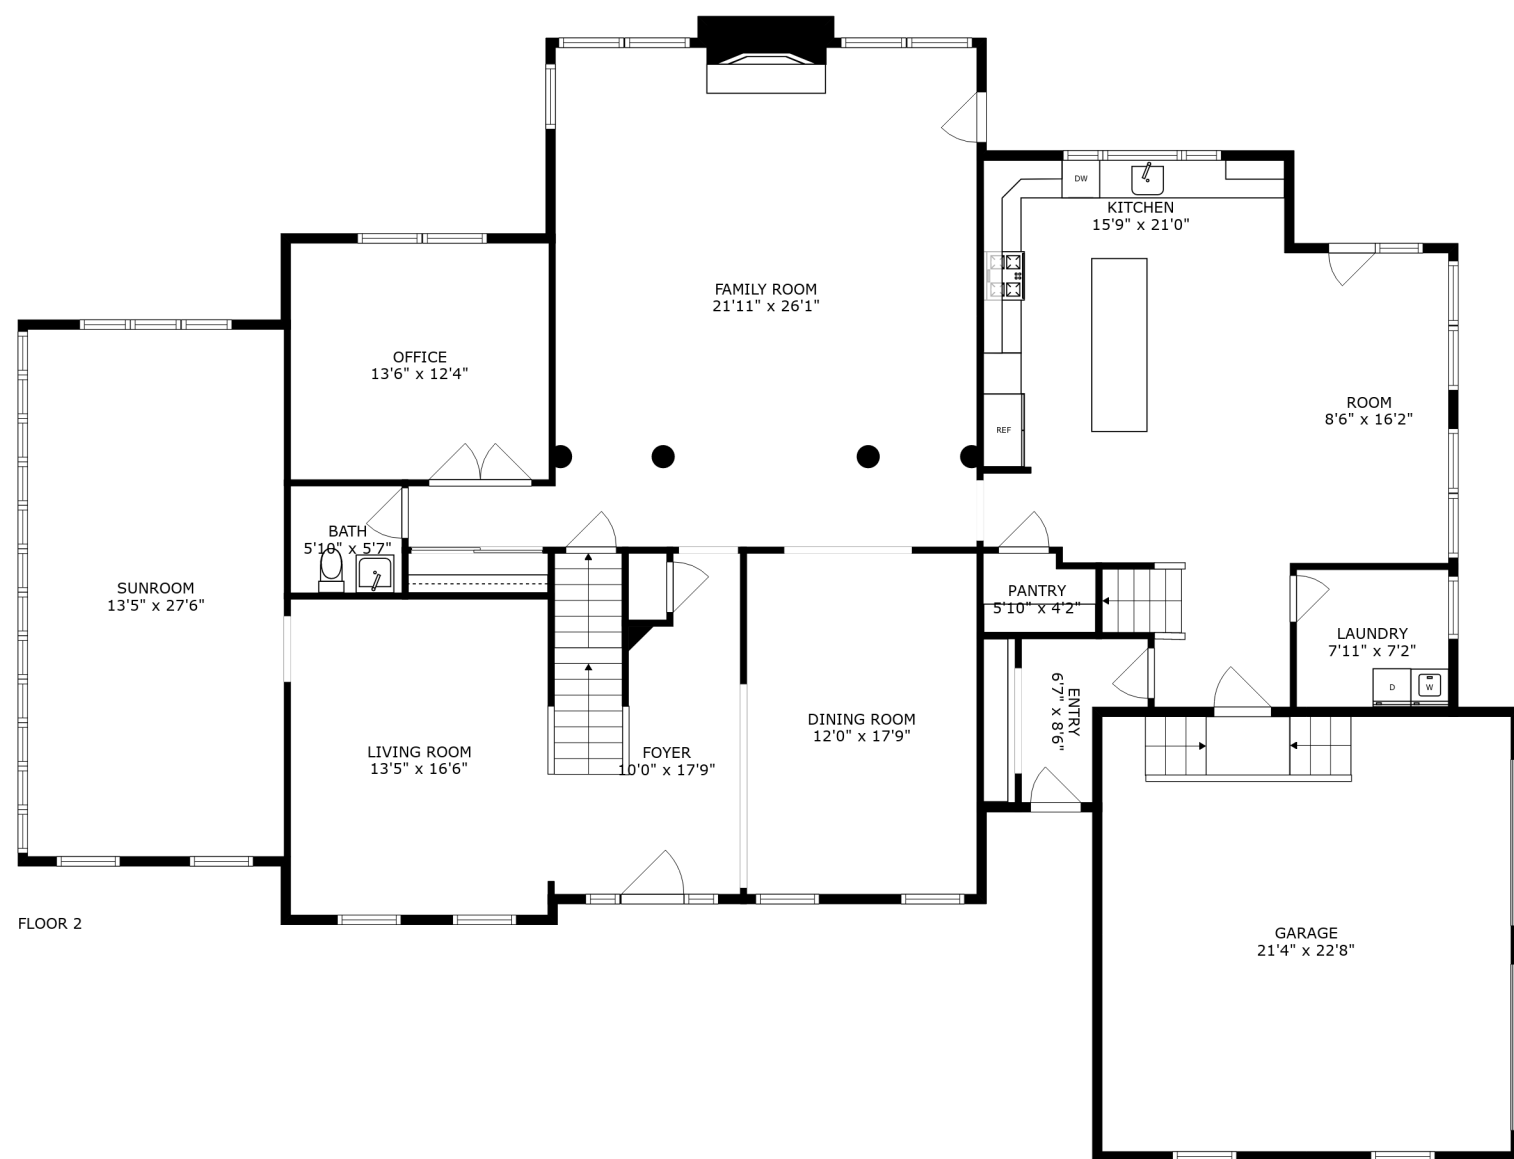

PATIO
30'3" x 26'7"

SIZES AND DIMENSIONS ARE APPROXIMATE, ACTUAL MAY VARY.

SIZES AND DIMENSIONS ARE APPROXIMATE, ACTUAL MAY VARY.

SIZES AND DIMENSIONS ARE APPROXIMATE, ACTUAL MAY VARY.

BASEMENT
72'0" x 44'9"