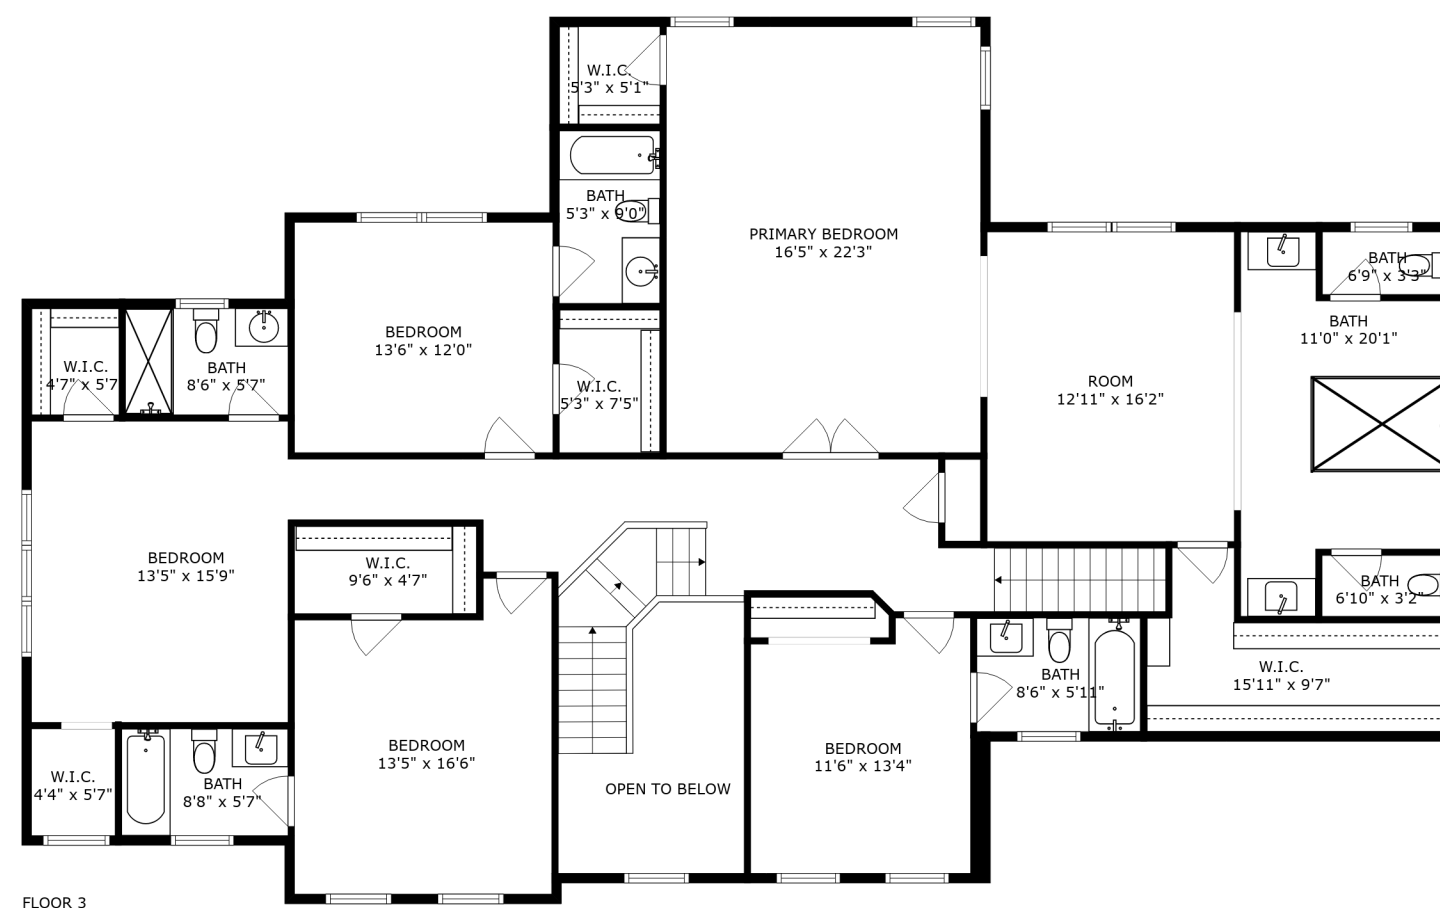

PATIO
30'3" x 26'7"

SIZES AND DIMENSIONS ARE APPROXIMATE, ACTUAL MAY VARY.

SIZES AND DIMENSIONS ARE APPROXIMATE, ACTUAL MAY VARY.

SIZES AND DIMENSIONS ARE APPROXIMATE, ACTUAL MAY VARY.

BASEMENT
72'0" x 44'9"