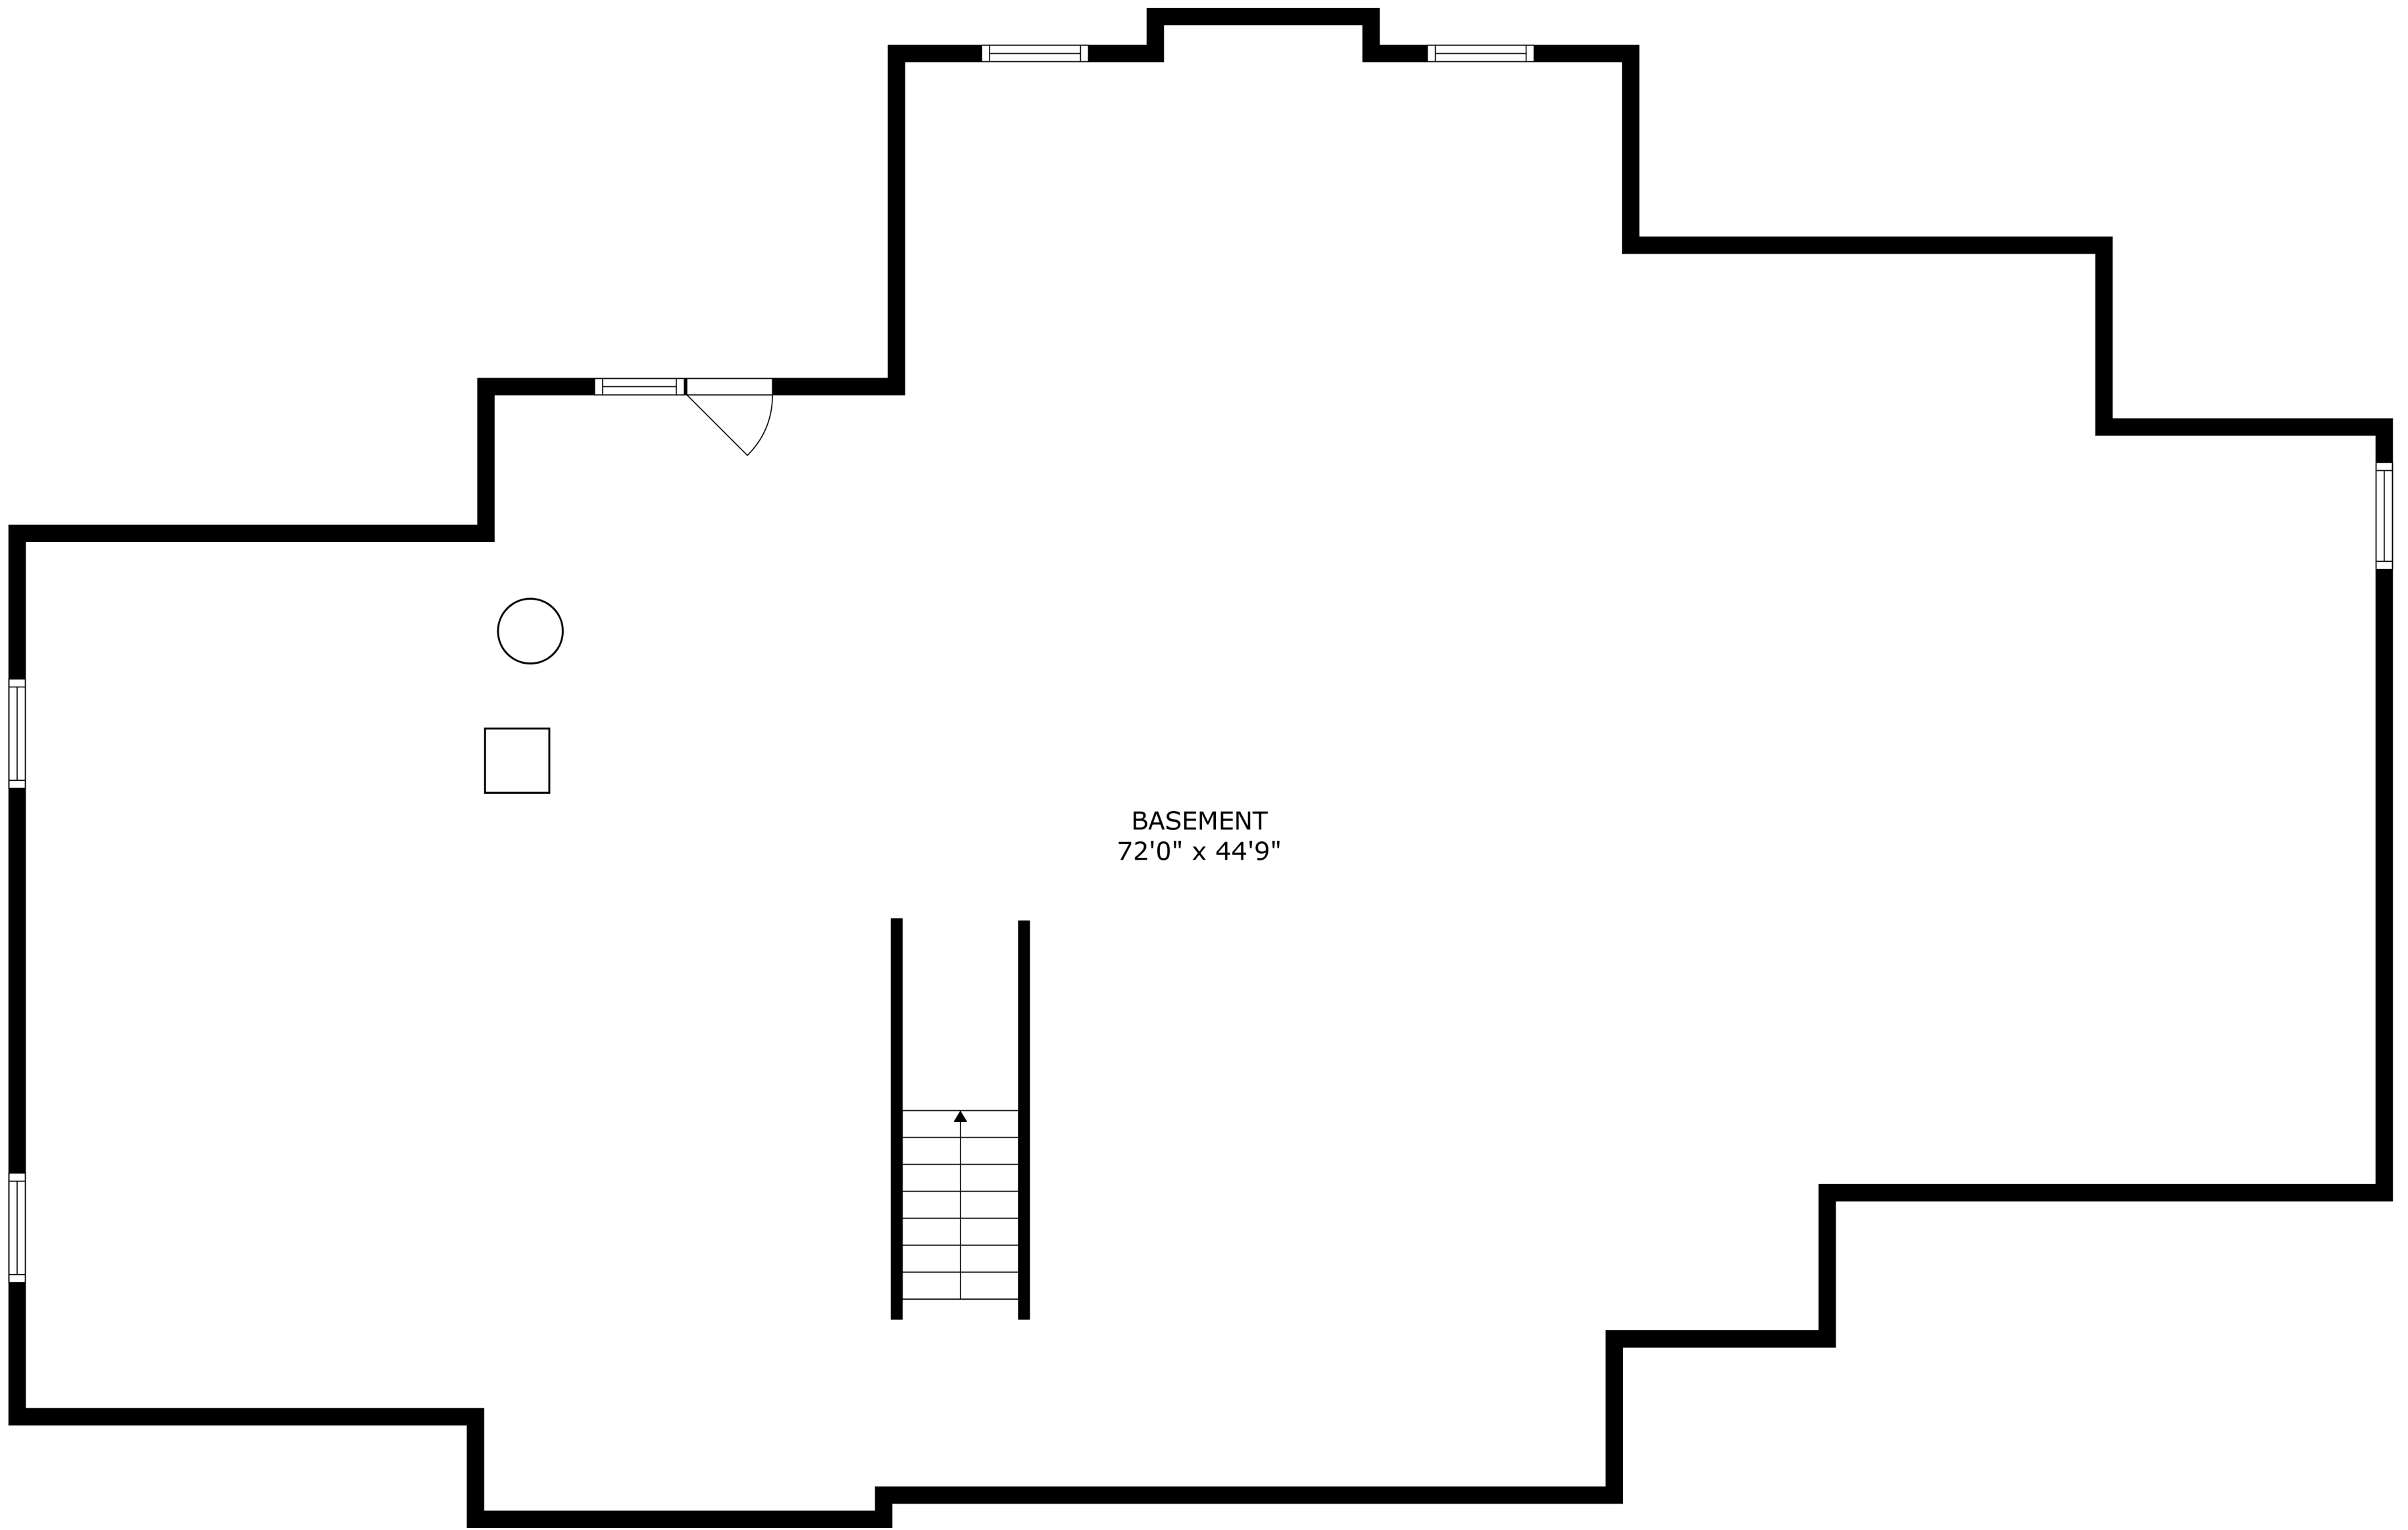

PATIO
30'3" x 26'7"

SIZES AND DIMENSIONS ARE APPROXIMATE, ACTUAL MAY VARY.

SIZES AND DIMENSIONS ARE APPROXIMATE, ACTUAL MAY VARY.

SIZES AND DIMENSIONS ARE APPROXIMATE, ACTUAL MAY VARY.

BASEMENT
72'0" x 44'9"