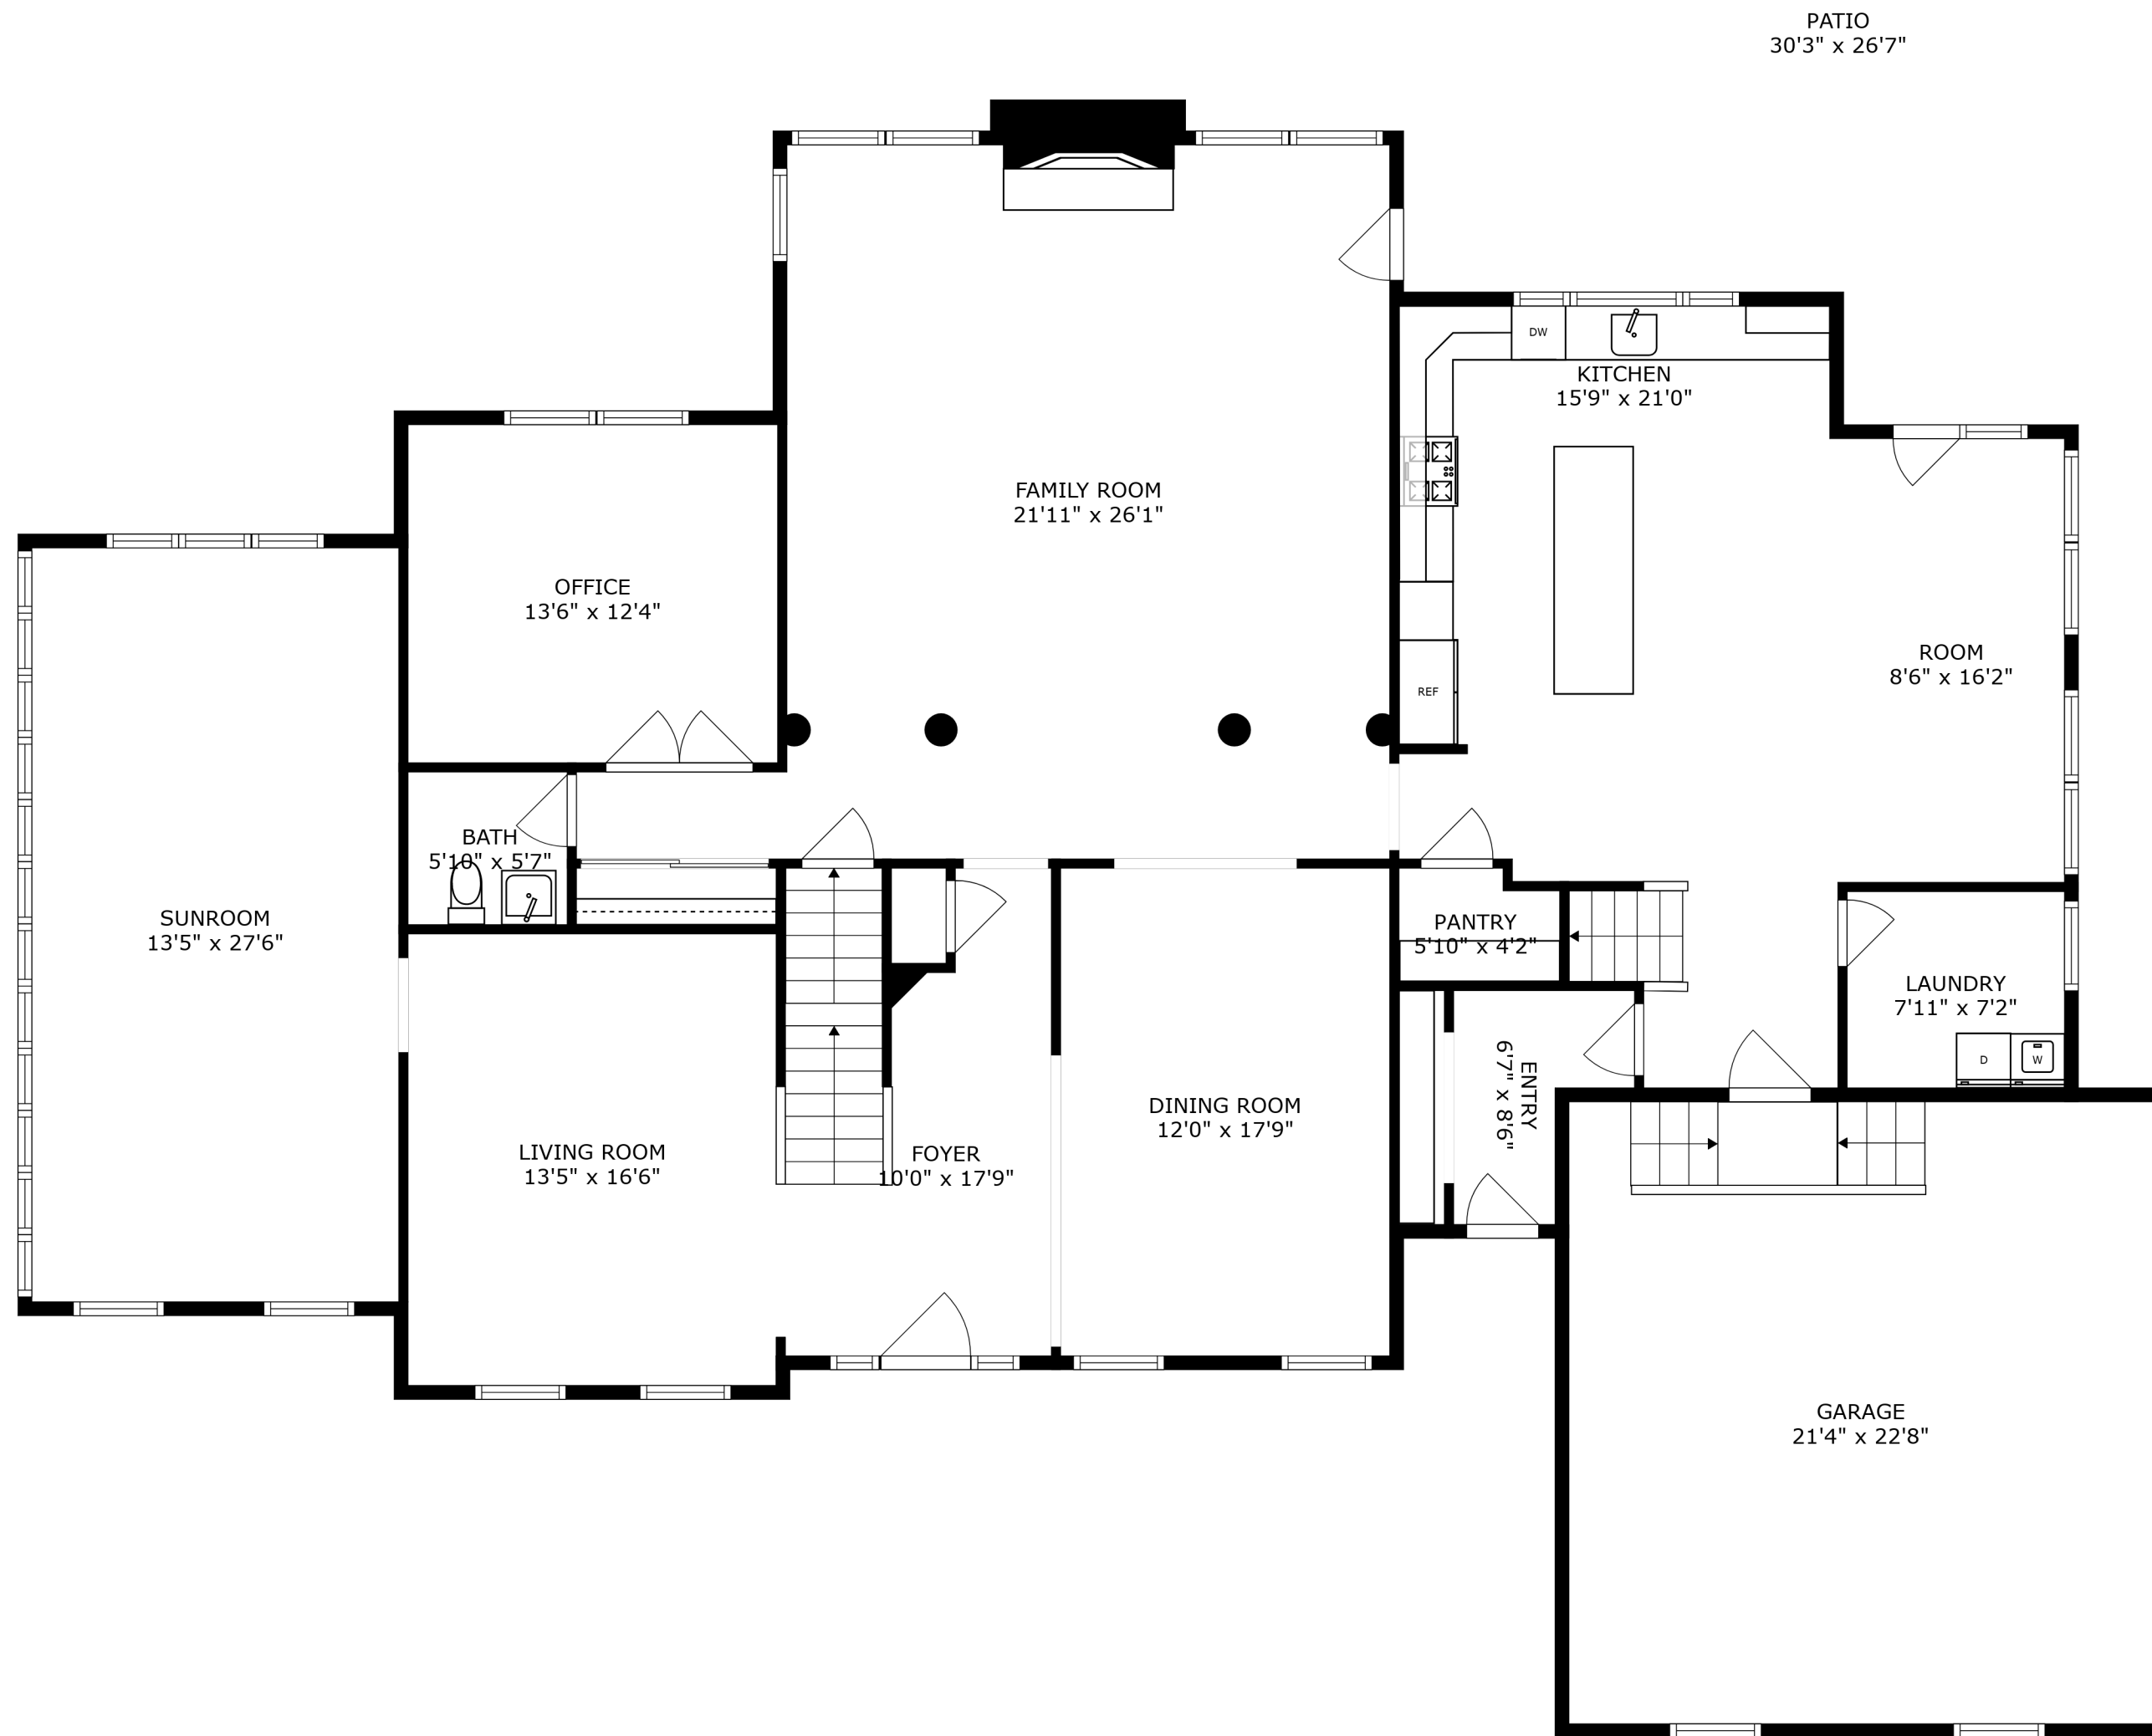

PATIO
30'3" x 26'7"

SIZES AND DIMENSIONS ARE APPROXIMATE, ACTUAL MAY VARY.

SIZES AND DIMENSIONS ARE APPROXIMATE, ACTUAL MAY VARY.

SIZES AND DIMENSIONS ARE APPROXIMATE, ACTUAL MAY VARY.

BASEMENT
72'0" x 44'9"