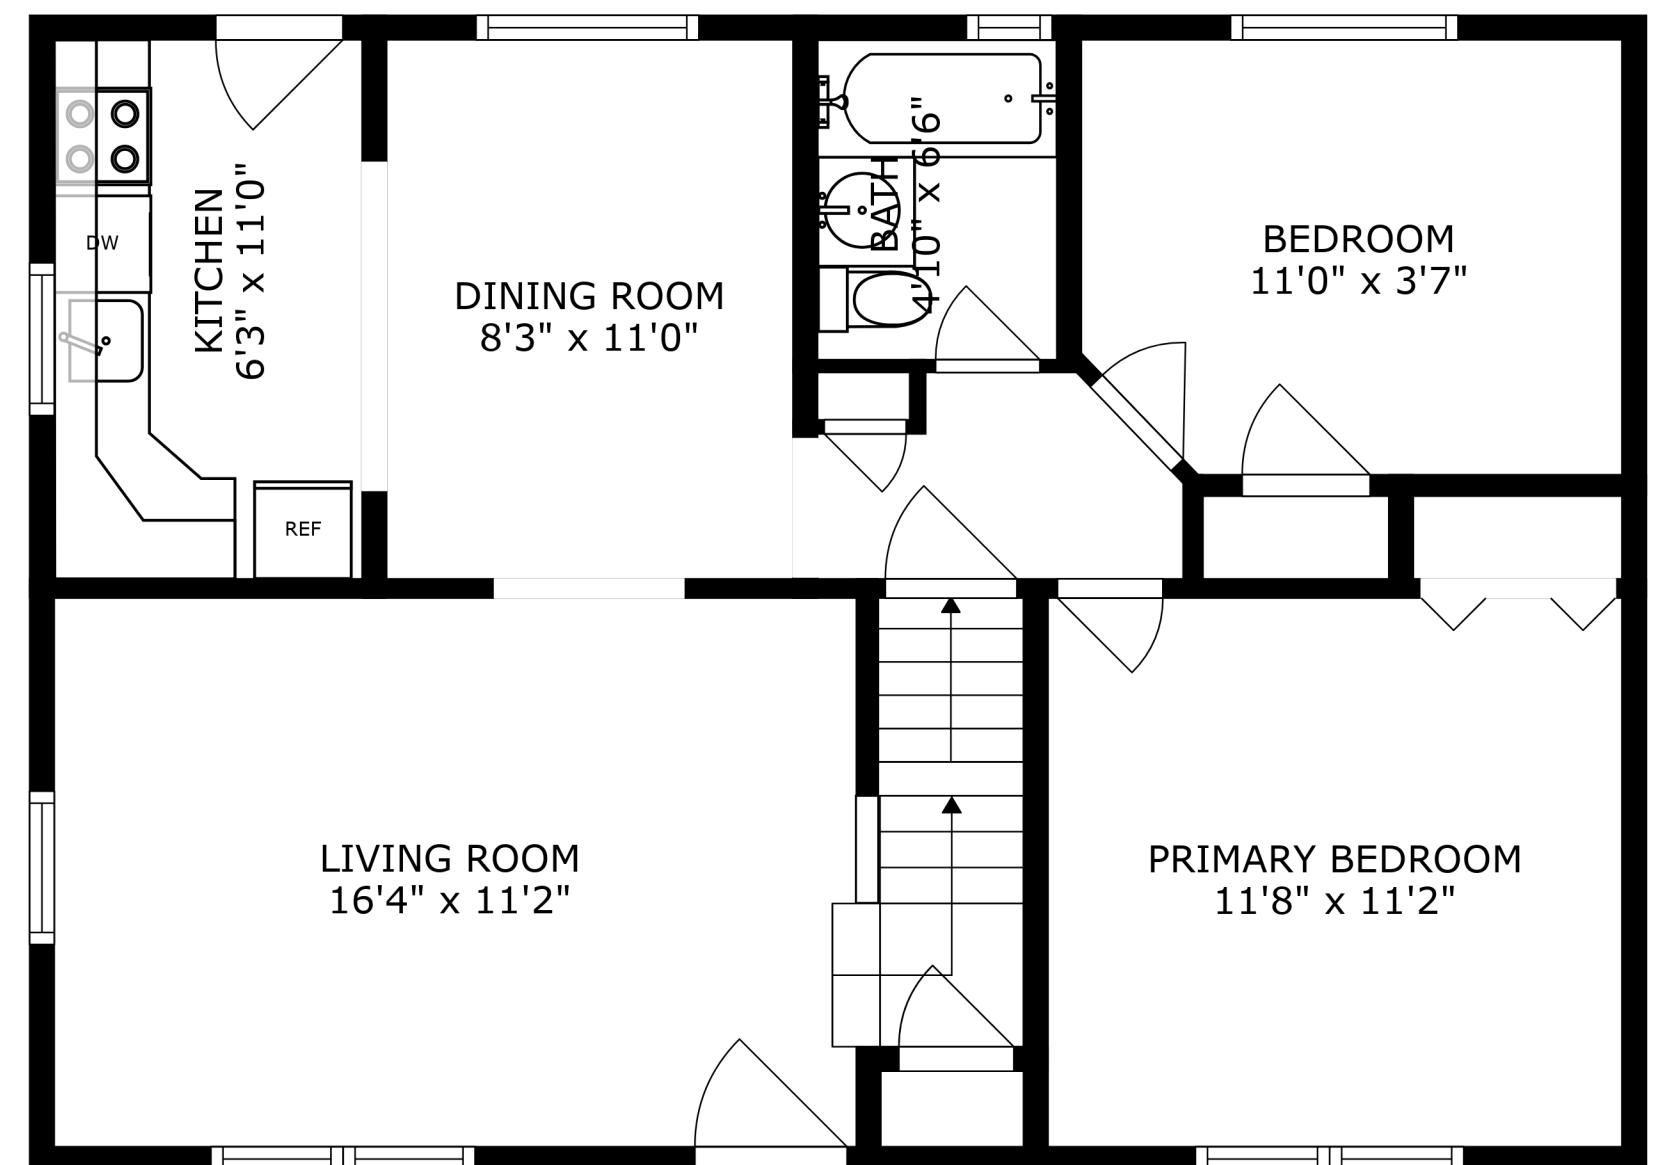

FLOOR 1

FLOOR 3

FLOOR 2

FAMILY ROOM  
20'9" x 17'10"

BEDROOM  
12'4" x 12'0"

SIZES AND DIMENSIONS ARE APPROXIMATE, ACTUAL MAY VARY.

UTILITY  
13'7" x 22'6"

BATH  
6'11" x 6'7"

RECREATION ROOM  
24'5" x 22'2"