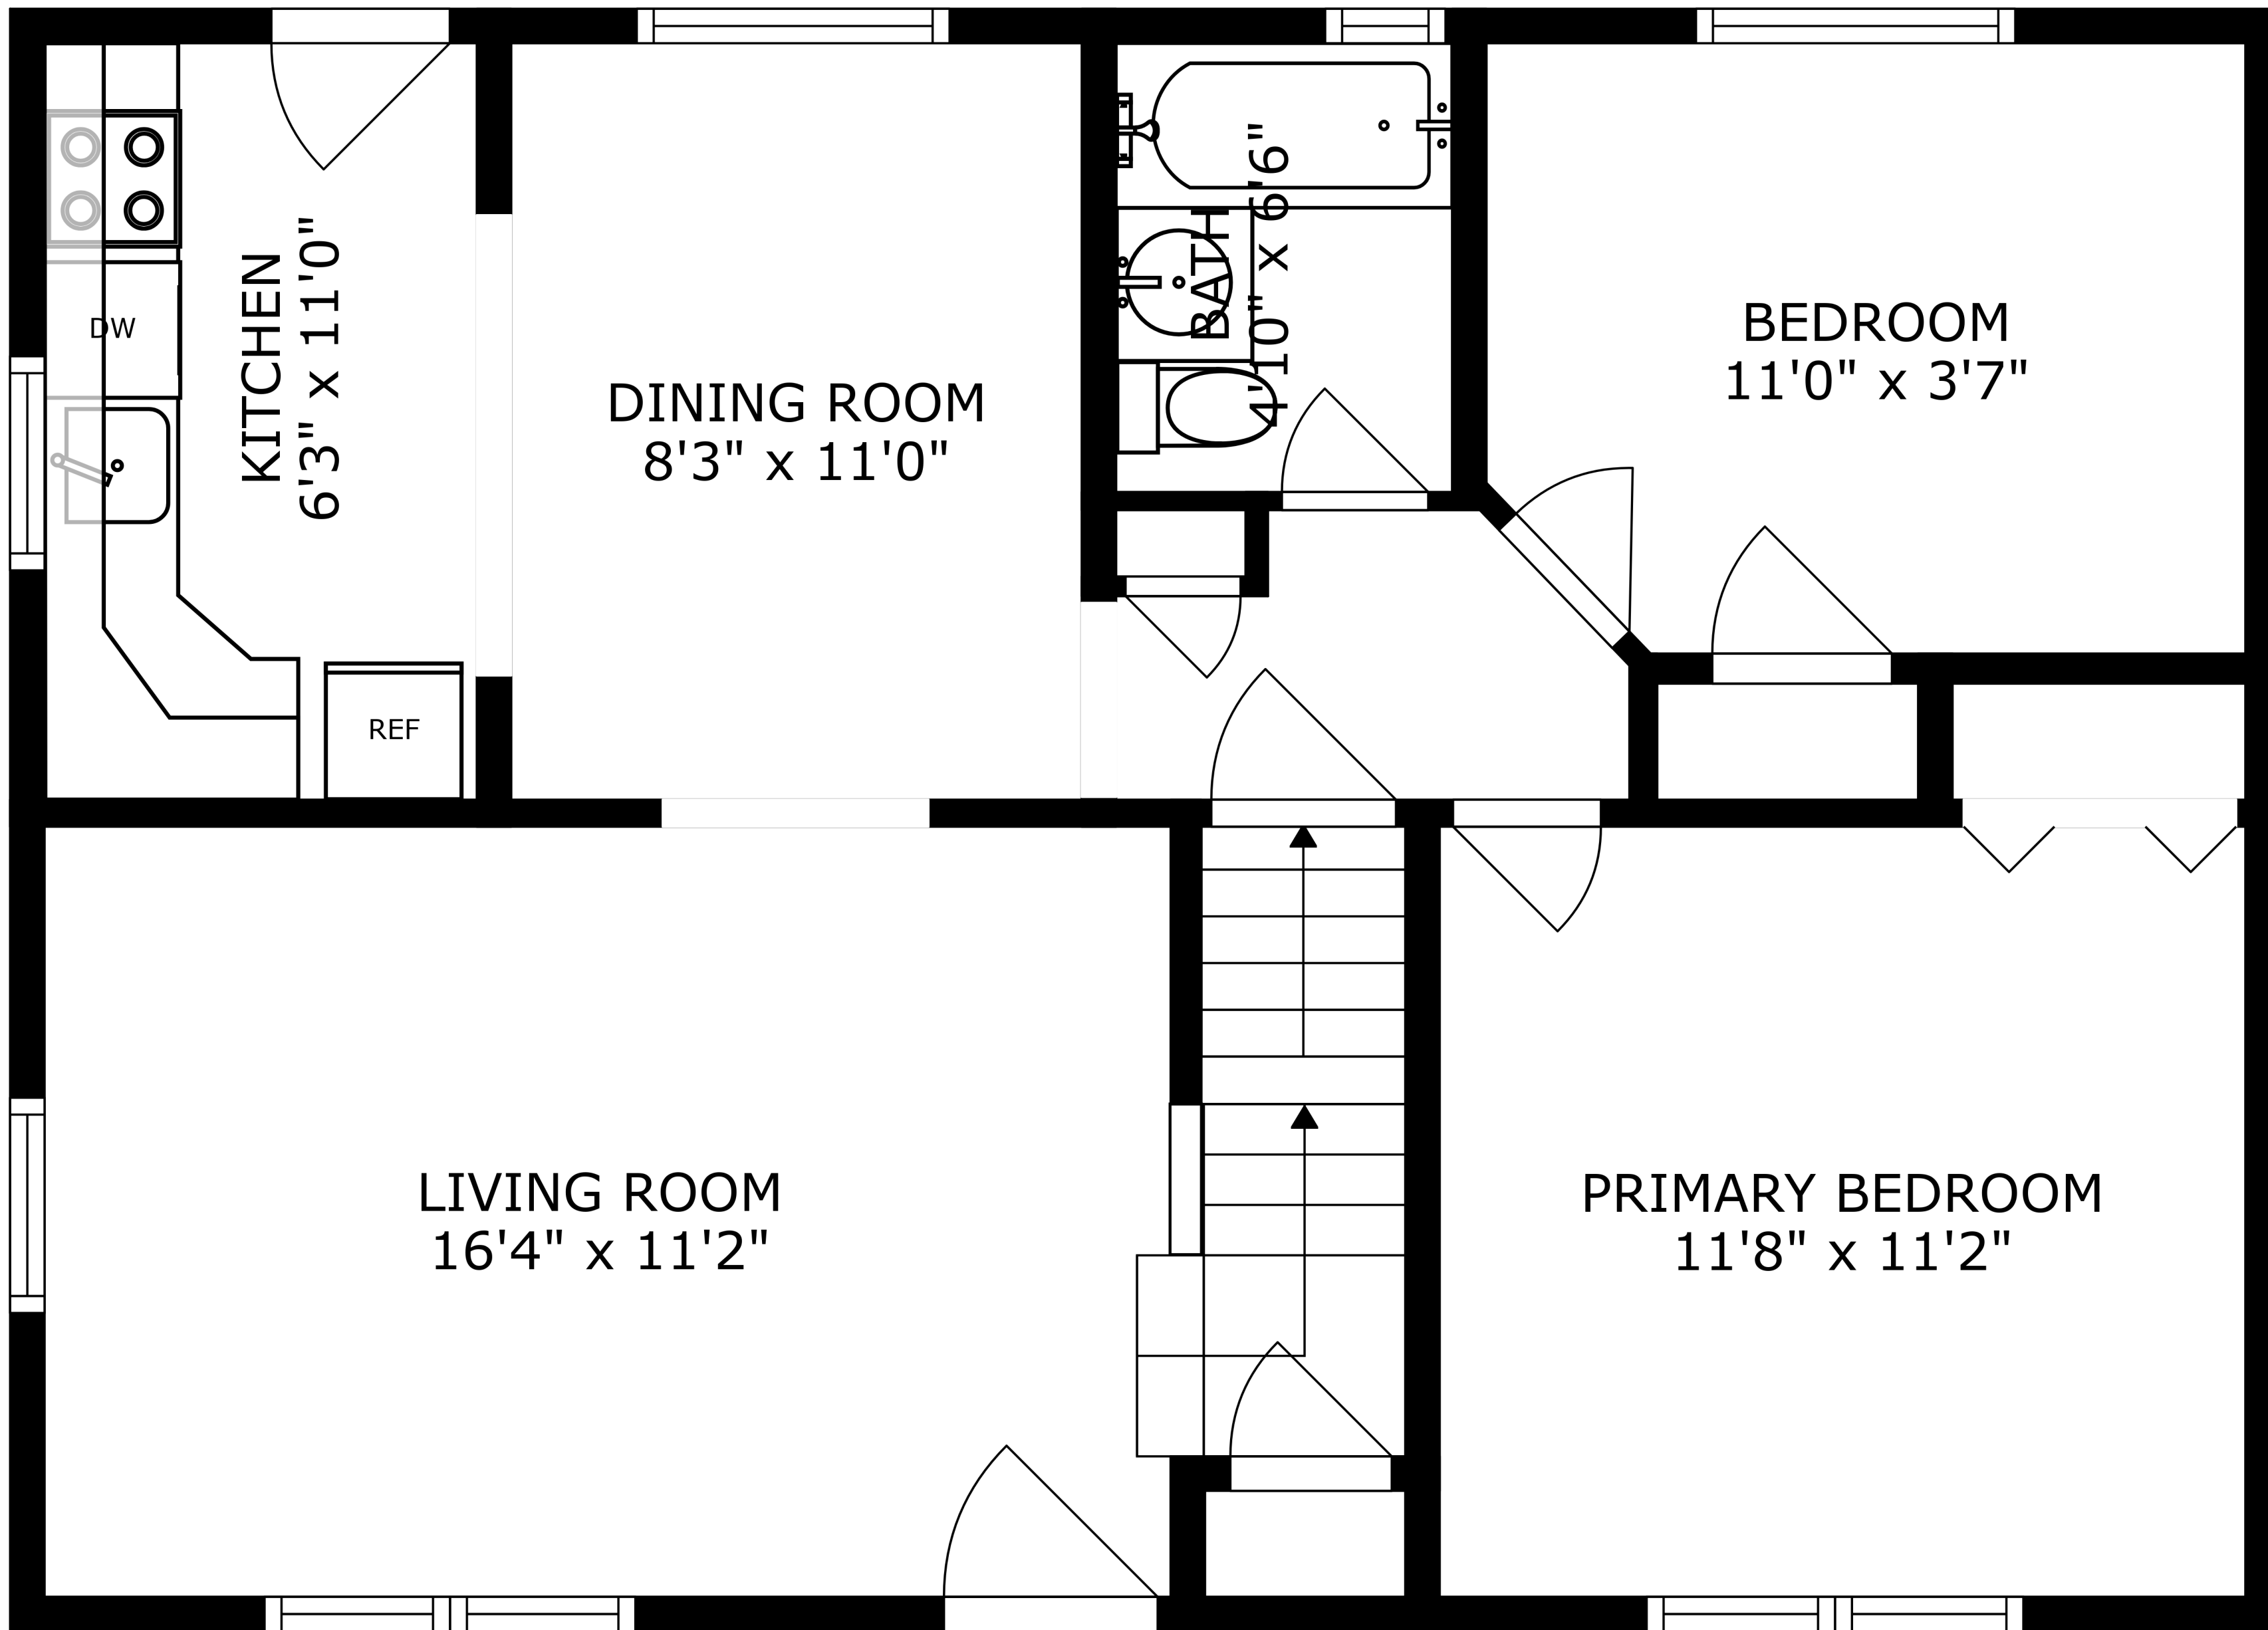

FLOOR 1

FLOOR 3

FLOOR 2

FAMILY ROOM  
20'9" x 17'10"

BEDROOM  
12'4" x 12'0"

SIZES AND DIMENSIONS ARE APPROXIMATE, ACTUAL MAY VARY.

UTILITY  
13'7" x 22'6"

BATH  
6'11" x 6'7"

RECREATION ROOM  
24'5" x 22'2"