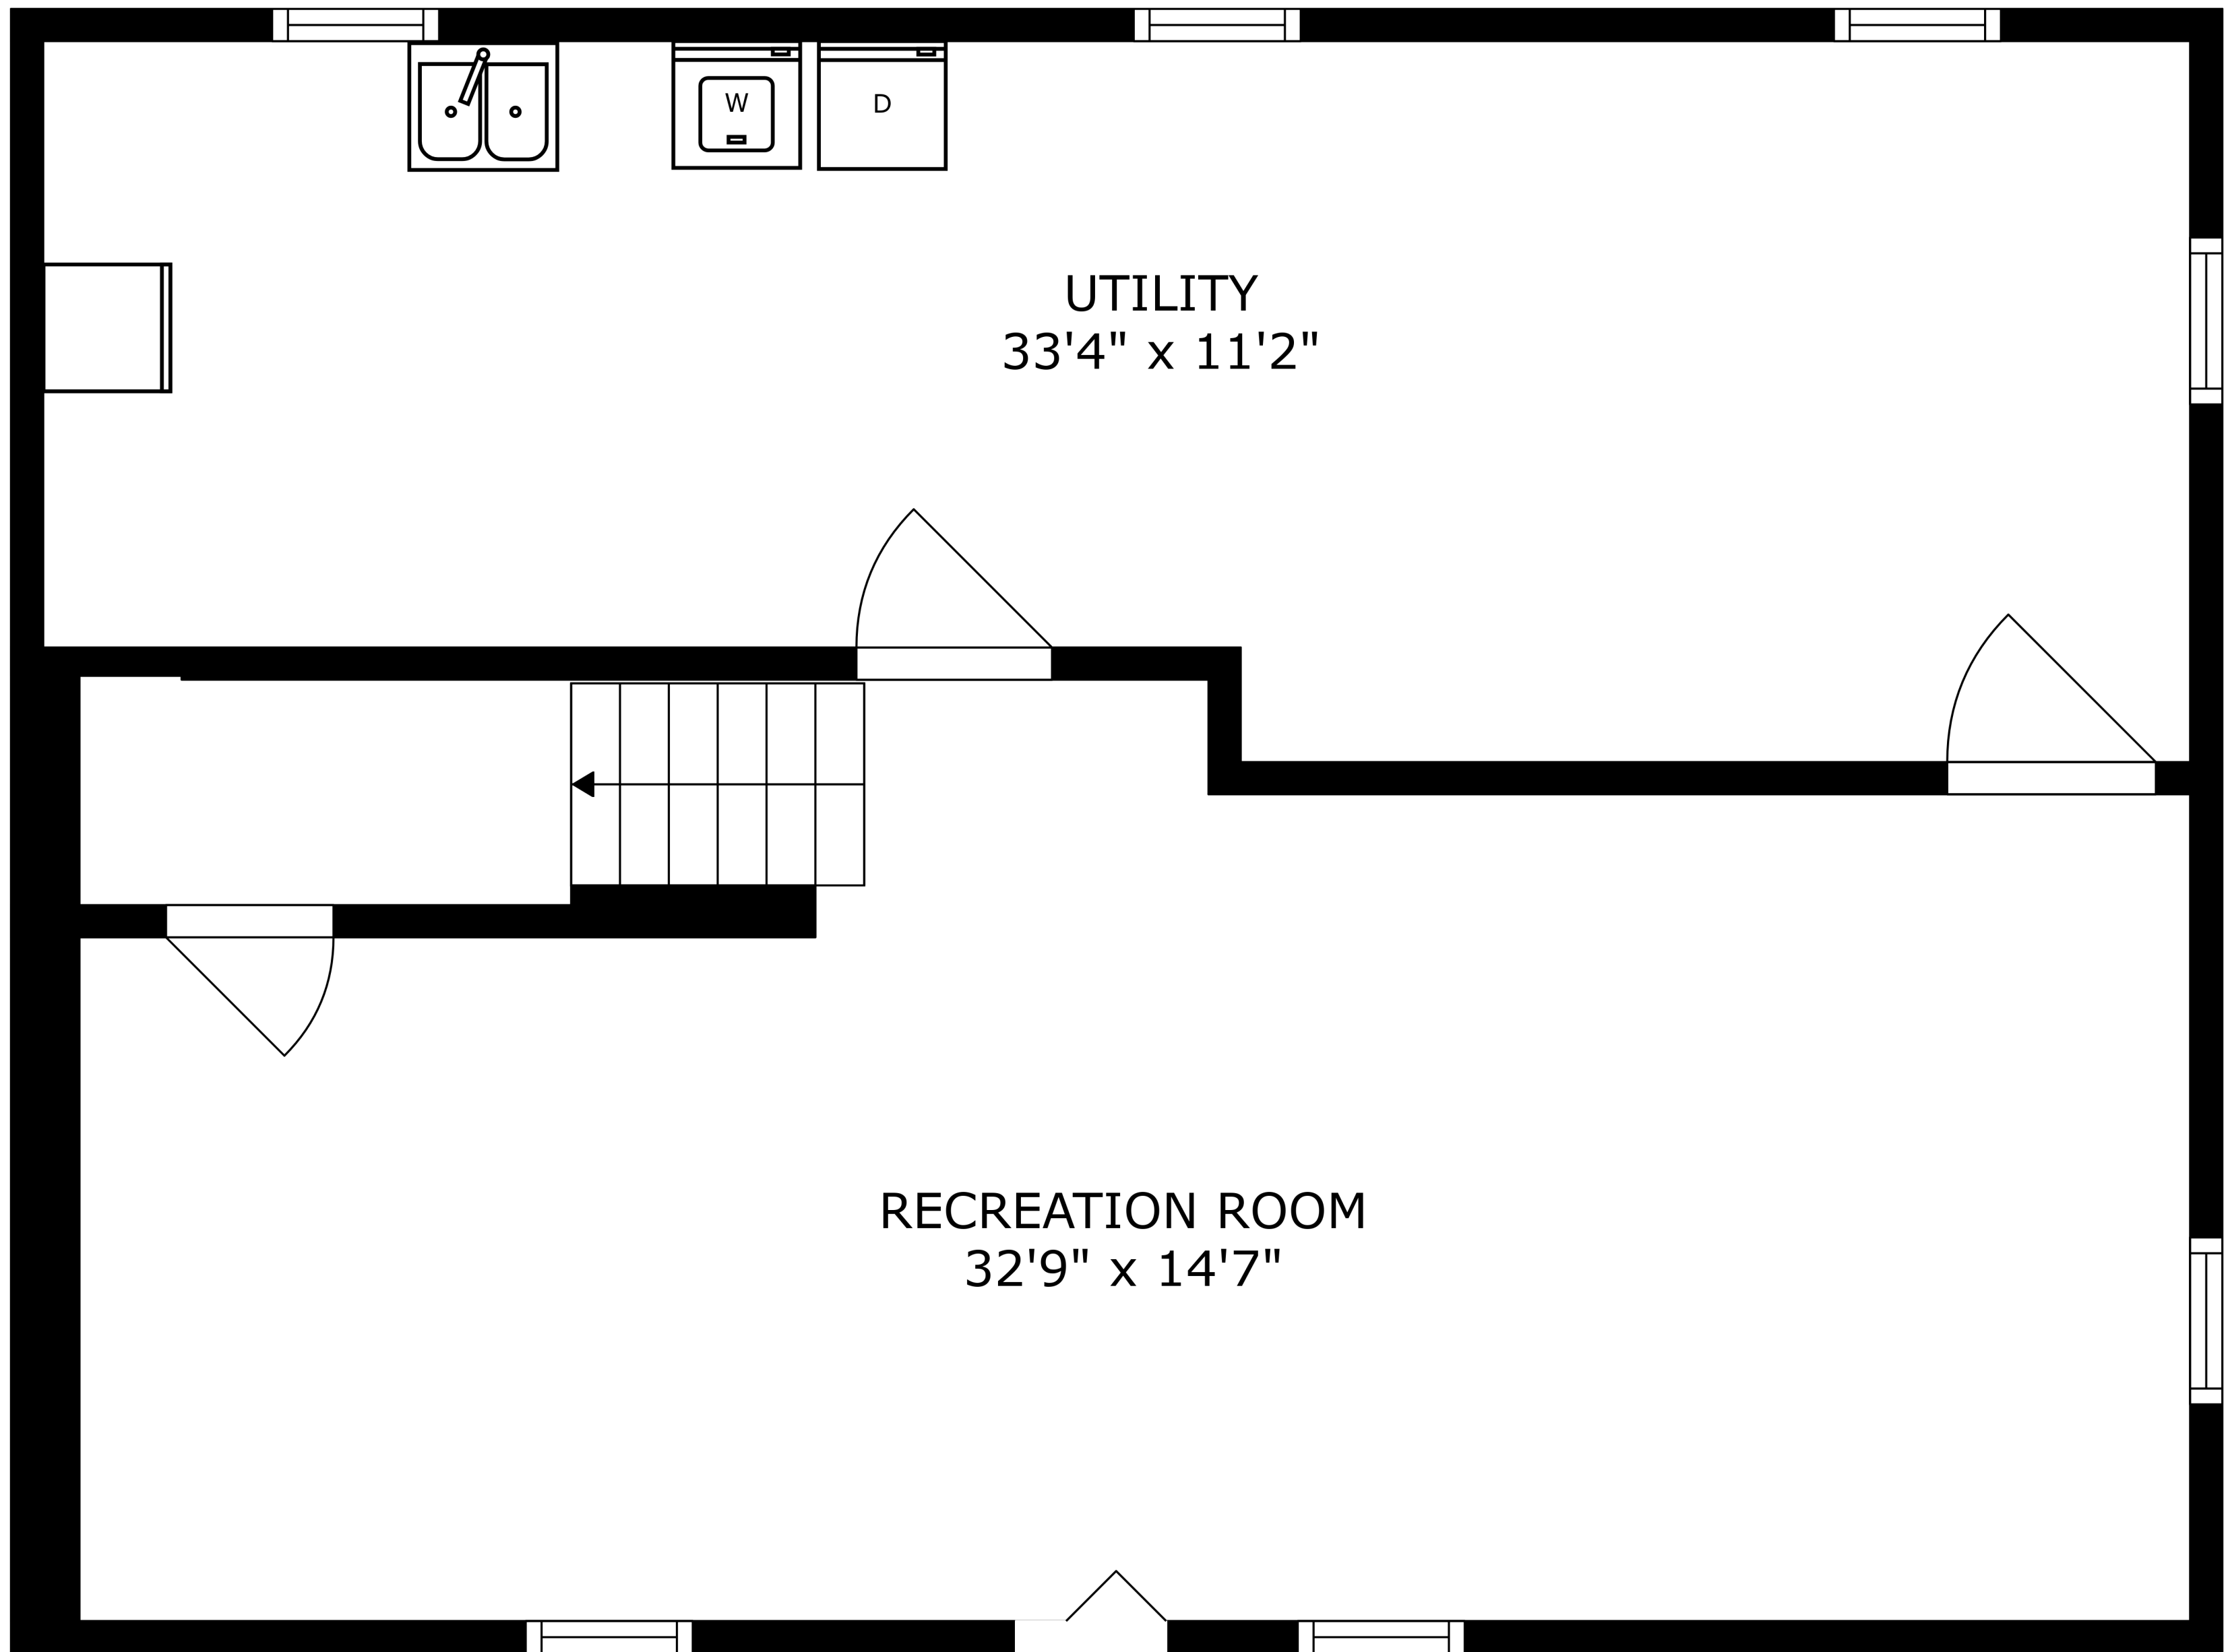

FLOOR 1

FLOOR 2

SIZES AND DIMENSIONS ARE APPROXIMATE, ACTUAL MAY VARY.

SIZES AND DIMENSIONS ARE APPROXIMATE, ACTUAL MAY VARY.

UTILITY
33'4" x 11'2"

RECREATION ROOM
32'9" x 14'7"