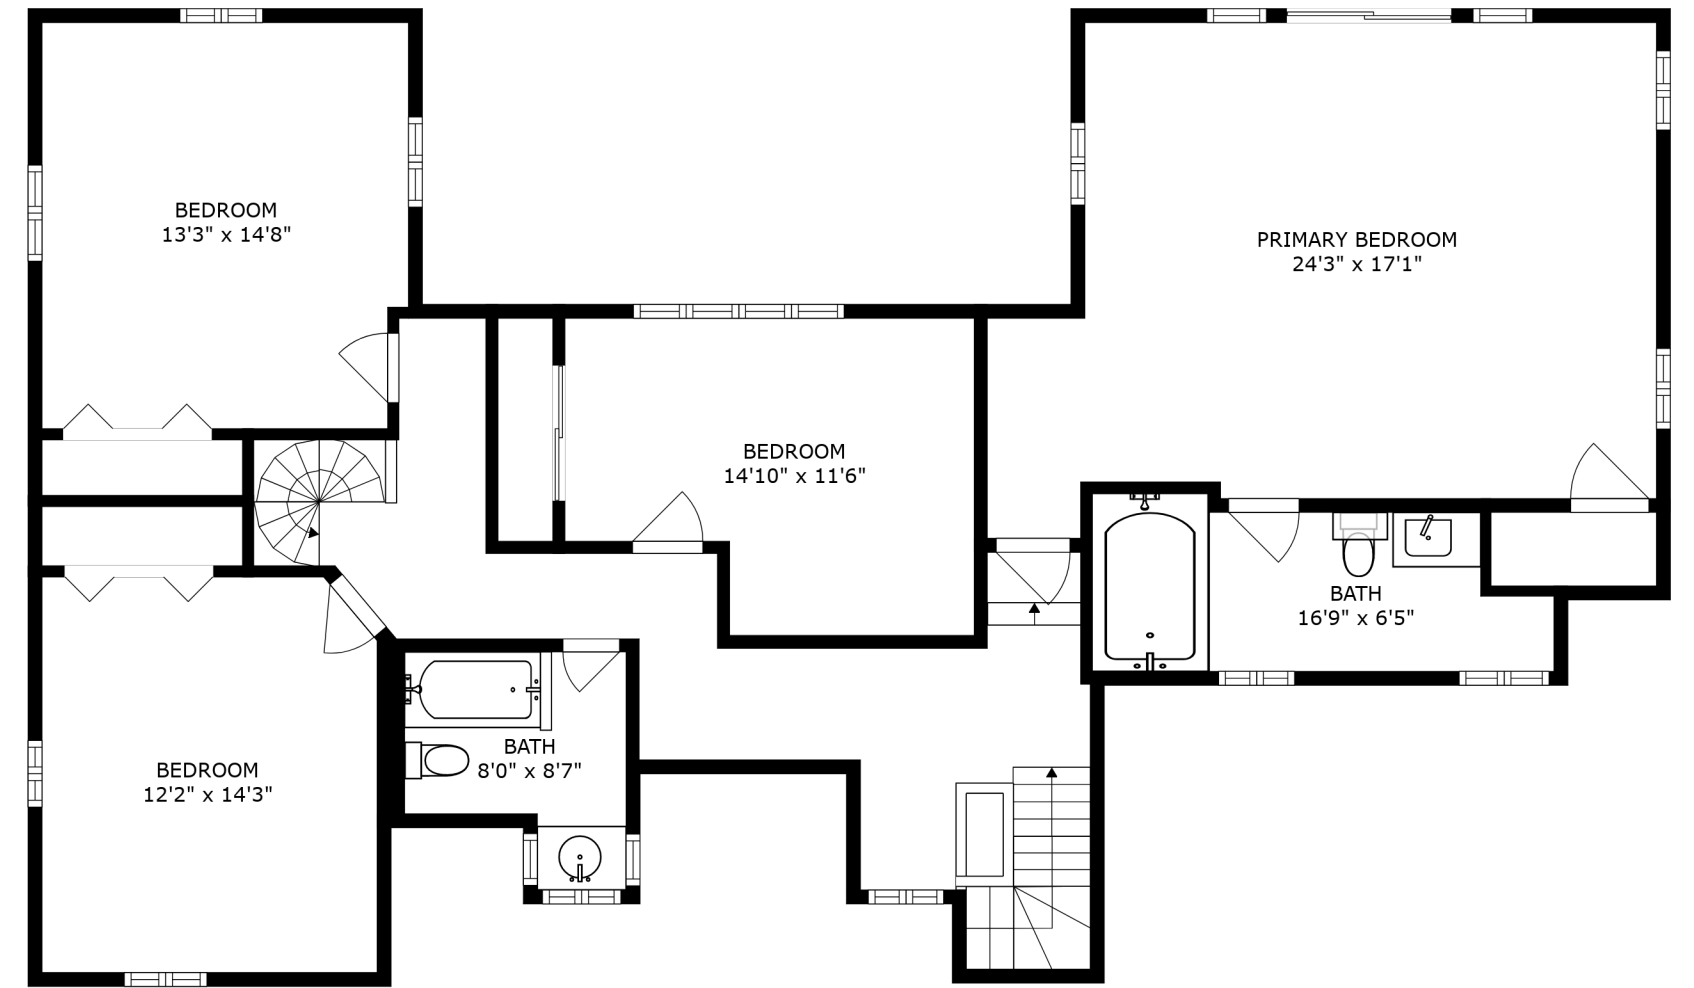

LAKE VIEWS

FLOOR 3: APPROXIMATELY: 1382 SF

DIRECT LAKE ACCESS

FLOOR 1: APPROXIMATELY: 1149 SF

LAKE VIEWS

FLOOR 2: APPROXIMATELY: 1781 SF

LAKE VIEWS

FLOOR 3: APPROXIMATELY: 1382 SF

SIZES AND DIMENSIONS ARE APPROXIMATE, ACTUAL MAY VARY.

LAKE VIEWS

FLOOR 2: APPROXIMATELY: 1781 SF

SIZES AND DIMENSIONS ARE APPROXIMATE, ACTUAL MAY VARY.

DIRECT LAKE ACCESS

FLOOR 1: APPROXIMATELY: 1149 SF

SIZES AND DIMENSIONS ARE APPROXIMATE, ACTUAL MAY VARY.