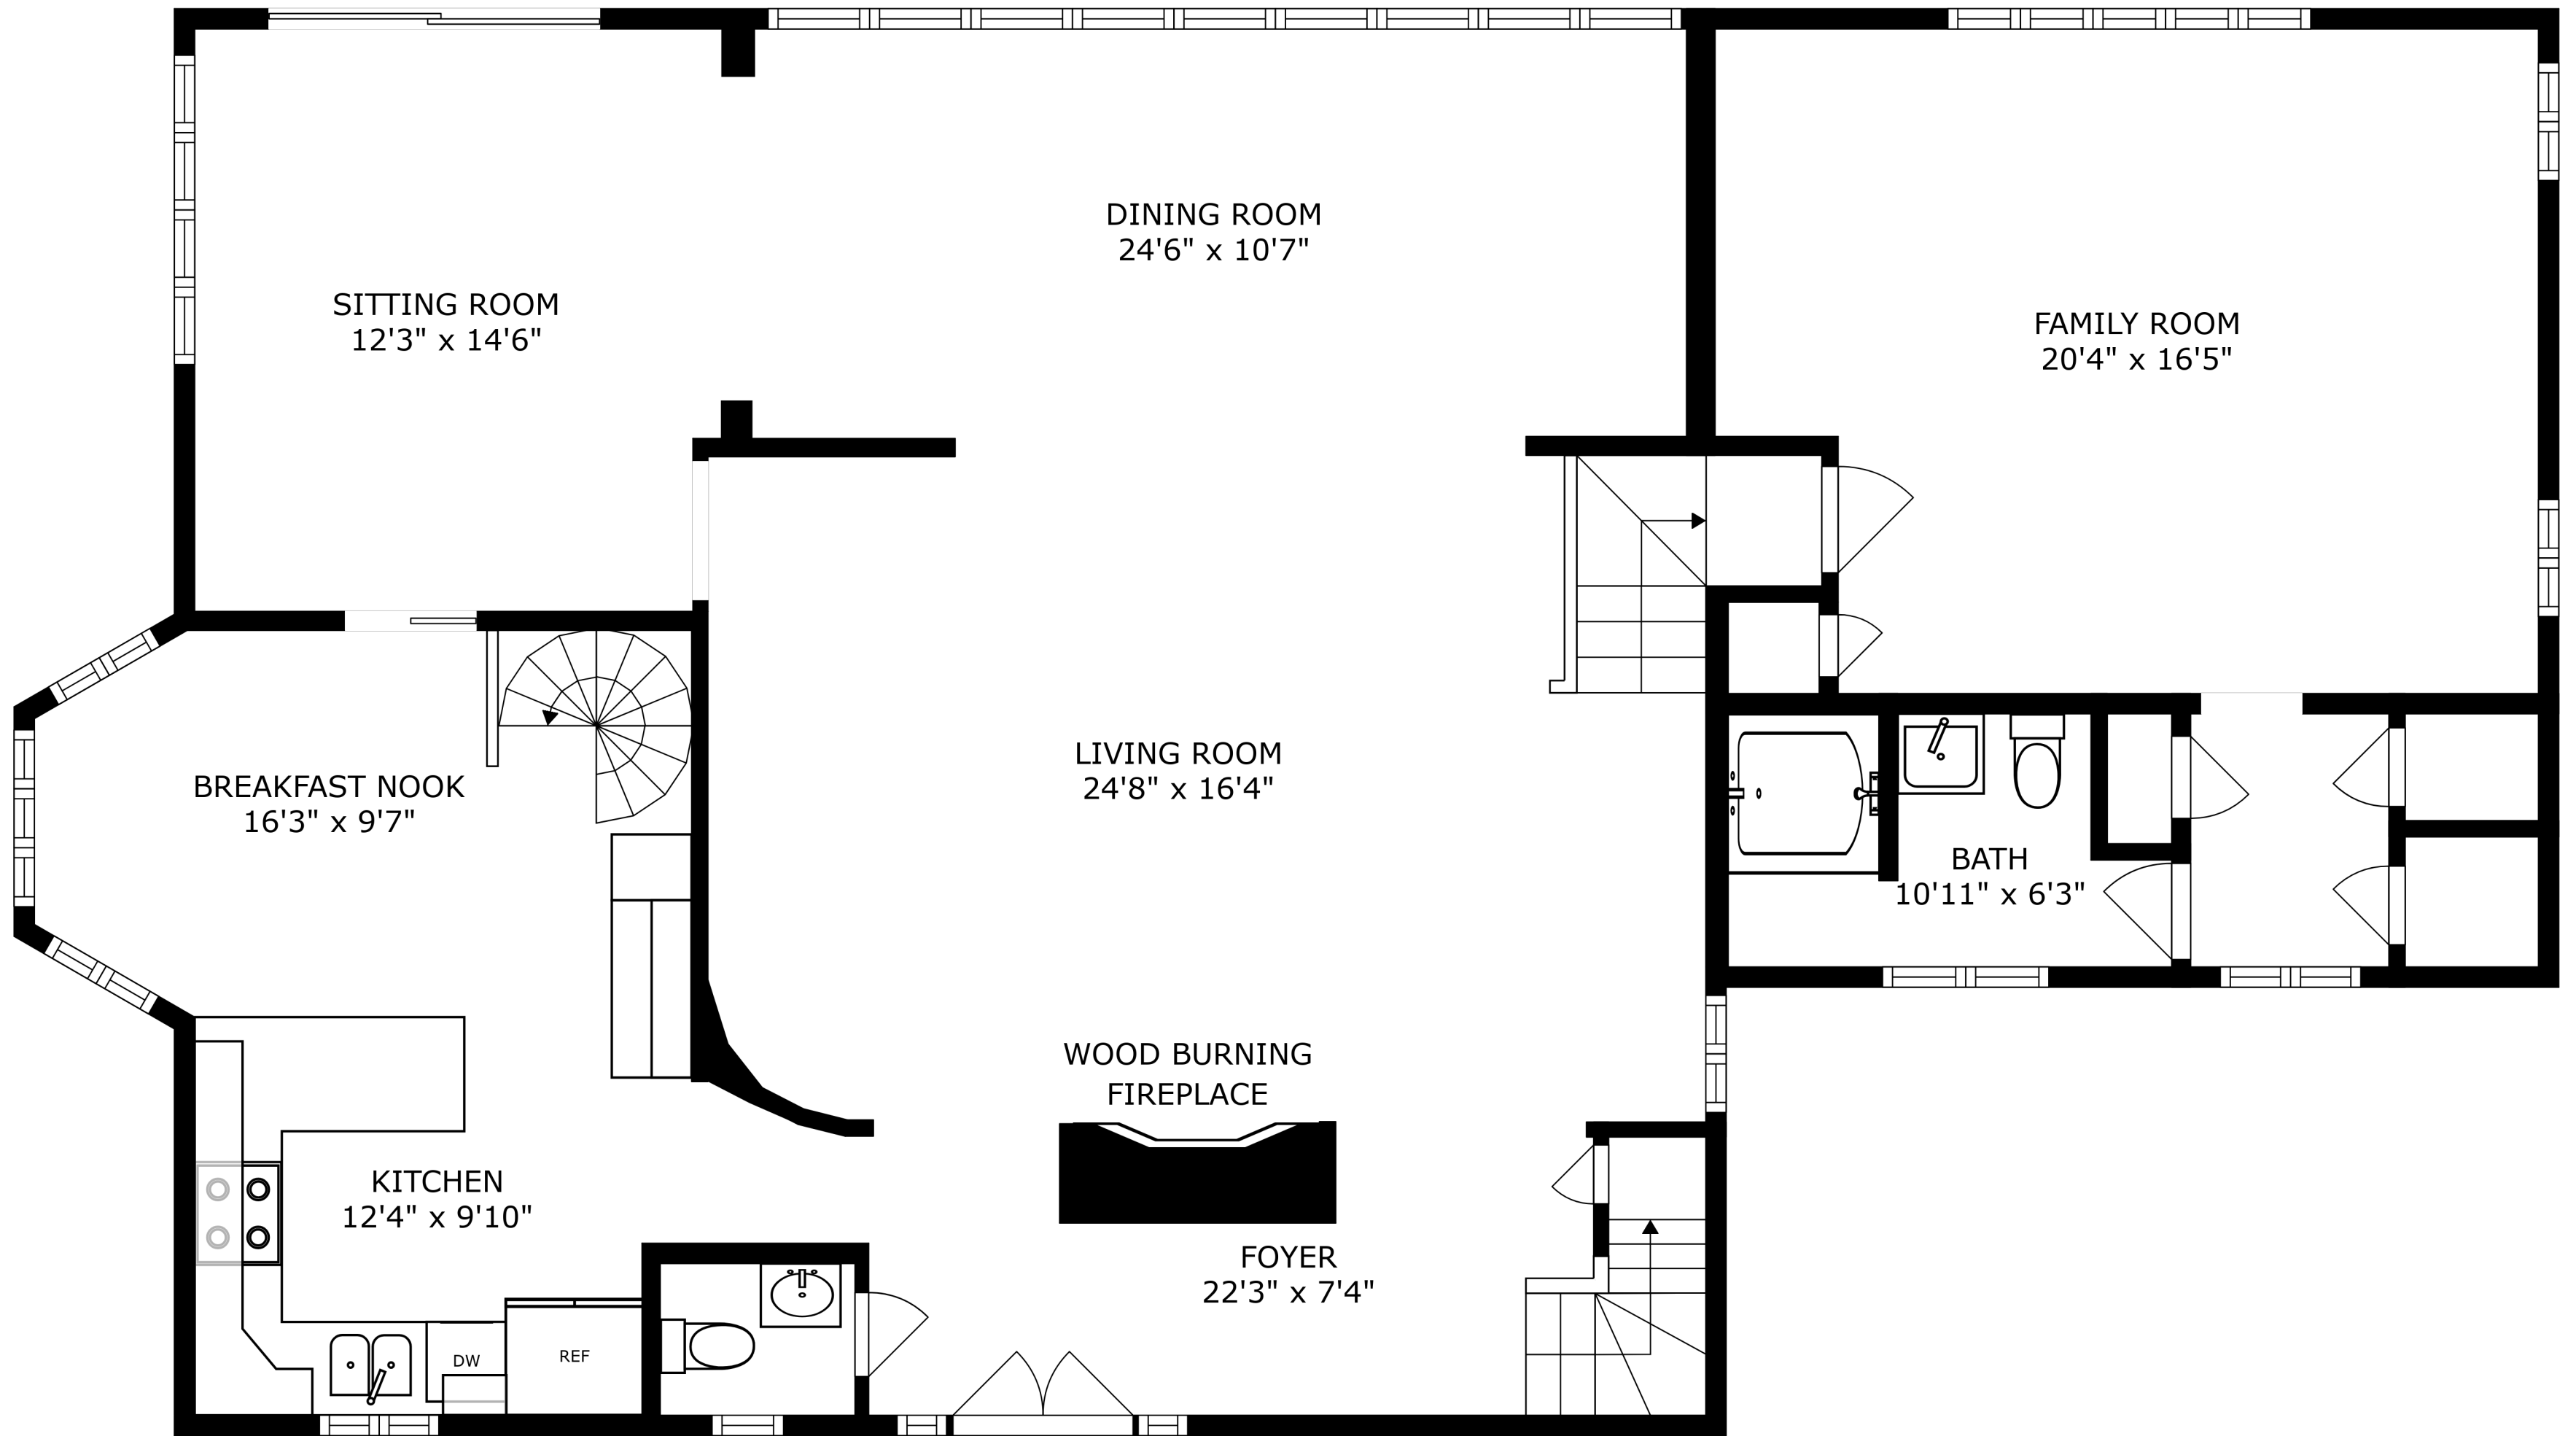

LAKE VIEWS

FLOOR 3: APPROXIMATELY: 1382 SF

DIRECT LAKE ACCESS

FLOOR 1: APPROXIMATELY: 1149 SF

LAKE VIEWS

FLOOR 2: APPROXIMATELY: 1781 SF

LAKE VIEWS

FLOOR 3: APPROXIMATELY: 1382 SF

SIZES AND DIMENSIONS ARE APPROXIMATE, ACTUAL MAY VARY.

LAKE VIEWS

FLOOR 2: APPROXIMATELY: 1781 SF

SIZES AND DIMENSIONS ARE APPROXIMATE, ACTUAL MAY VARY.

DIRECT LAKE ACCESS

FLOOR 1: APPROXIMATELY: 1149 SF

SIZES AND DIMENSIONS ARE APPROXIMATE, ACTUAL MAY VARY.