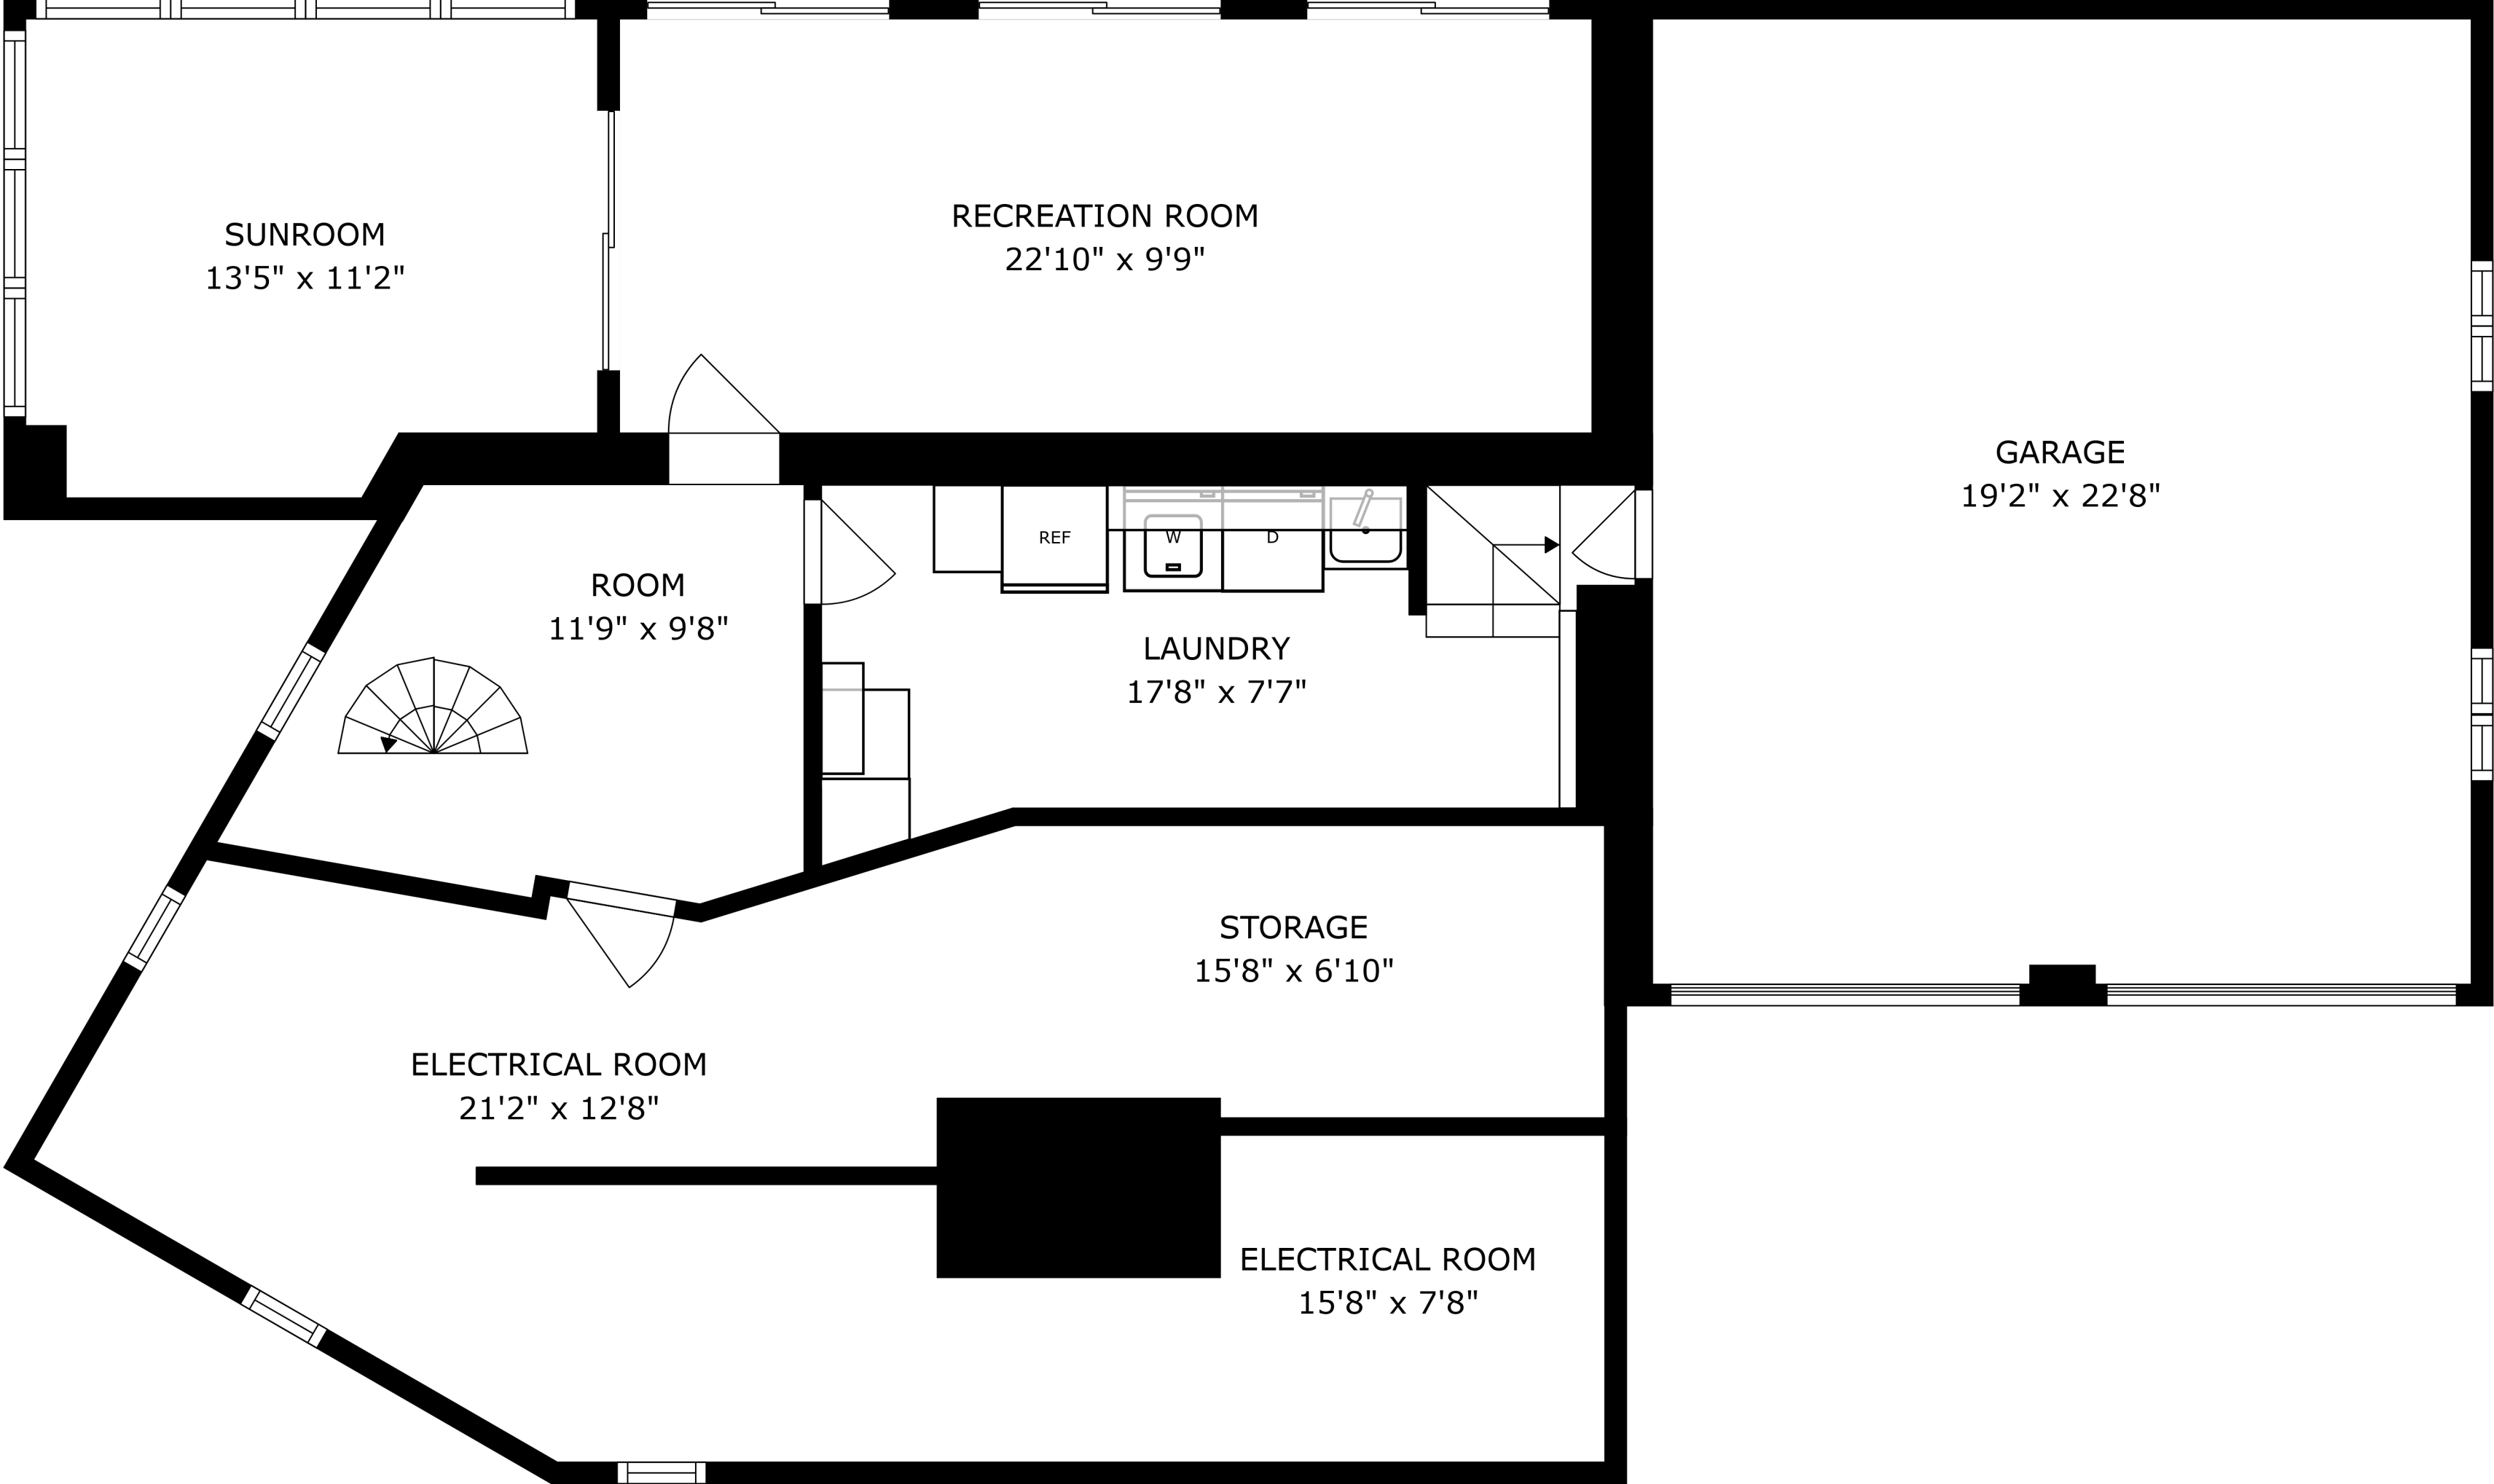

LAKE VIEWS

FLOOR 3: APPROXIMATELY: 1382 SF

DIRECT LAKE ACCESS

FLOOR 1: APPROXIMATELY: 1149 SF

LAKE VIEWS

FLOOR 2: APPROXIMATELY: 1781 SF

LAKE VIEWS

FLOOR 3: APPROXIMATELY: 1382 SF

SIZES AND DIMENSIONS ARE APPROXIMATE, ACTUAL MAY VARY.

LAKE VIEWS

FLOOR 2: APPROXIMATELY: 1781 SF

SIZES AND DIMENSIONS ARE APPROXIMATE, ACTUAL MAY VARY.

DIRECT LAKE ACCESS

FLOOR 1: APPROXIMATELY: 1149 SF

SIZES AND DIMENSIONS ARE APPROXIMATE, ACTUAL MAY VARY.