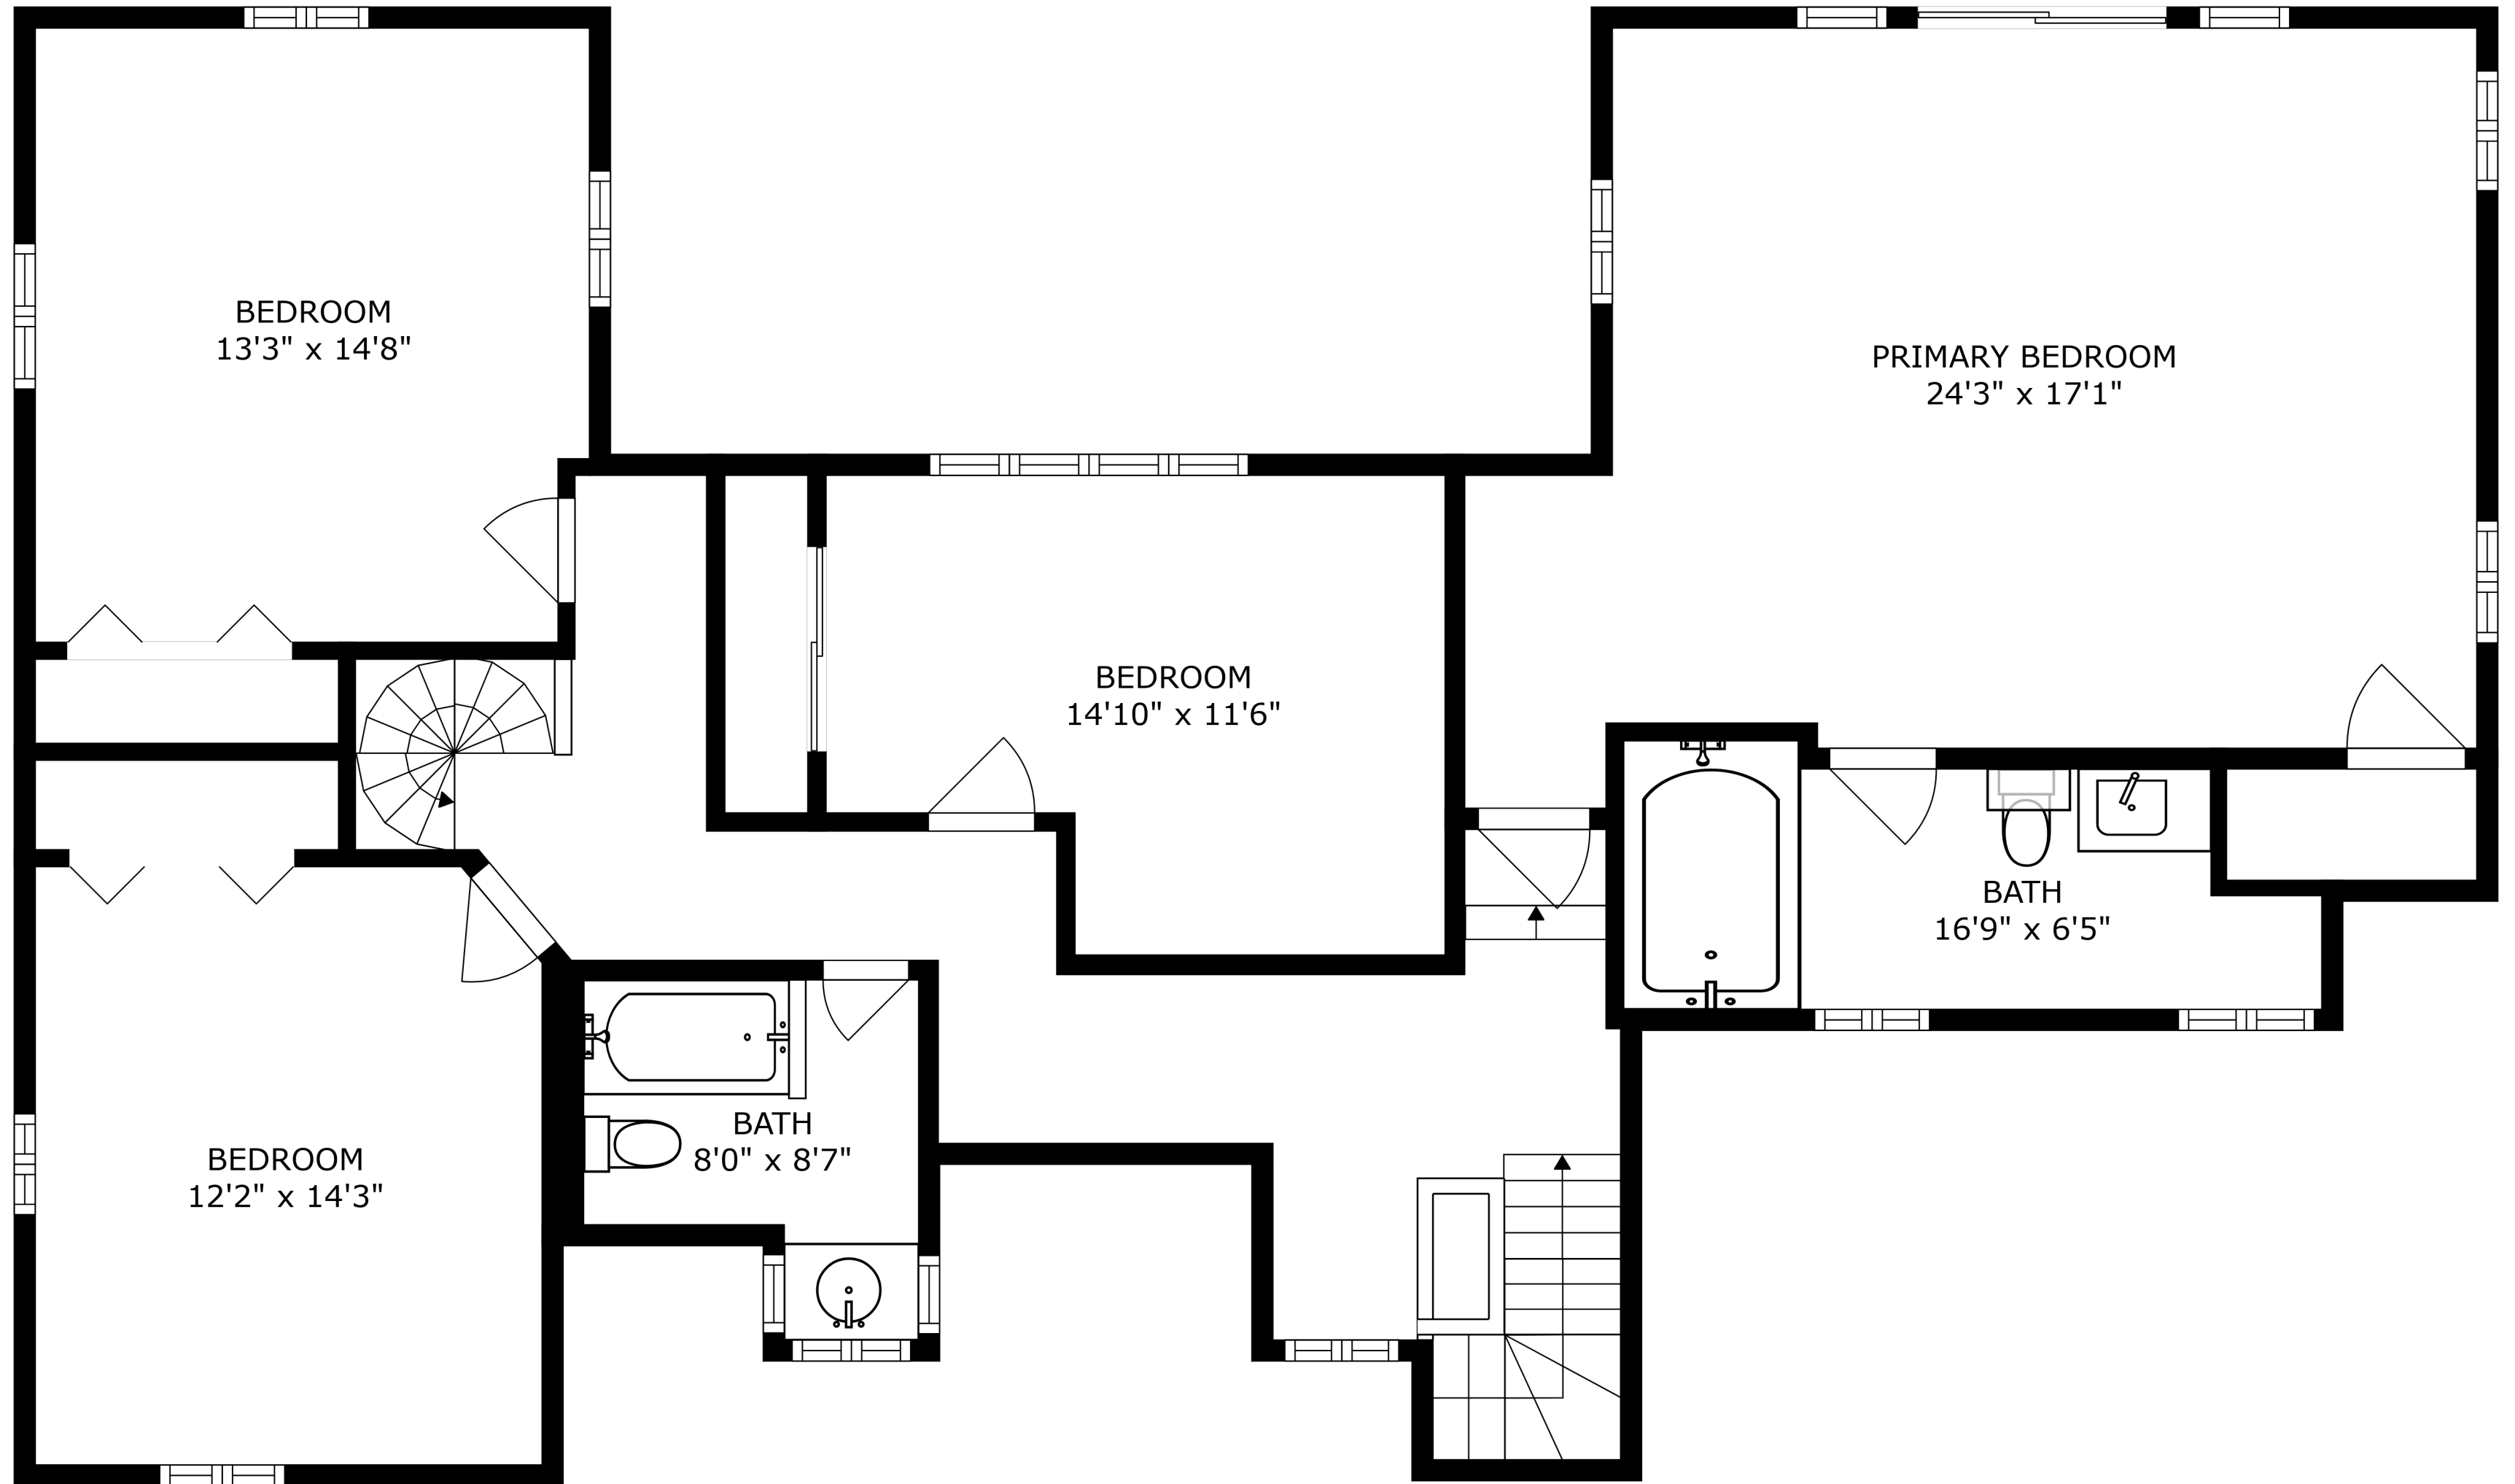

LAKE VIEWS

FLOOR 3: APPROXIMATELY: 1382 SF

DIRECT LAKE ACCESS

FLOOR 1: APPROXIMATELY: 1149 SF

LAKE VIEWS

FLOOR 2: APPROXIMATELY: 1781 SF

LAKE VIEWS

FLOOR 3: APPROXIMATELY: 1382 SF

SIZES AND DIMENSIONS ARE APPROXIMATE, ACTUAL MAY VARY.

LAKE VIEWS

FLOOR 2: APPROXIMATELY: 1781 SF

SIZES AND DIMENSIONS ARE APPROXIMATE, ACTUAL MAY VARY.

DIRECT LAKE ACCESS

FLOOR 1: APPROXIMATELY: 1149 SF

SIZES AND DIMENSIONS ARE APPROXIMATE, ACTUAL MAY VARY.