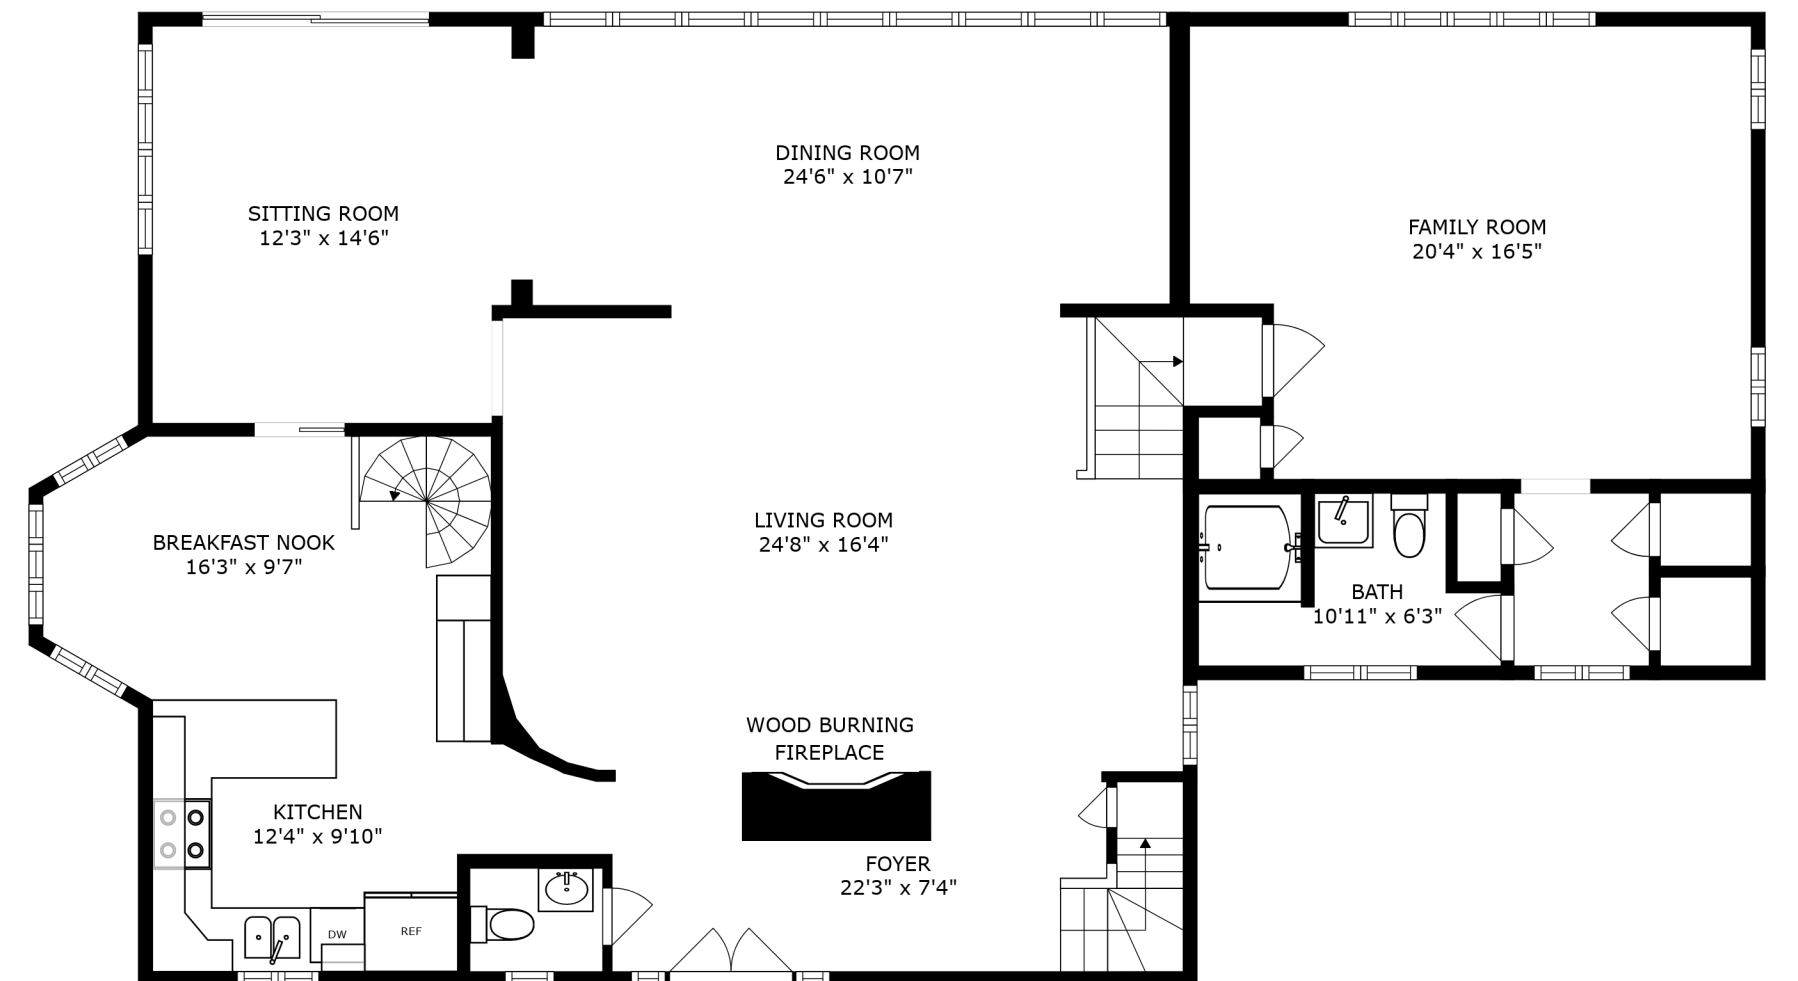

LAKE VIEWS

FLOOR 3: APPROXIMATELY: 1382 SF

DIRECT LAKE ACCESS

FLOOR 1: APPROXIMATELY: 1149 SF

LAKE VIEWS

FLOOR 2: APPROXIMATELY: 1781 SF

LAKE VIEWS

FLOOR 3: APPROXIMATELY: 1382 SF

SIZES AND DIMENSIONS ARE APPROXIMATE, ACTUAL MAY VARY.

LAKE VIEWS

FLOOR 2: APPROXIMATELY: 1781 SF

SIZES AND DIMENSIONS ARE APPROXIMATE, ACTUAL MAY VARY.

DIRECT LAKE ACCESS

FLOOR 1: APPROXIMATELY: 1149 SF

SIZES AND DIMENSIONS ARE APPROXIMATE, ACTUAL MAY VARY.