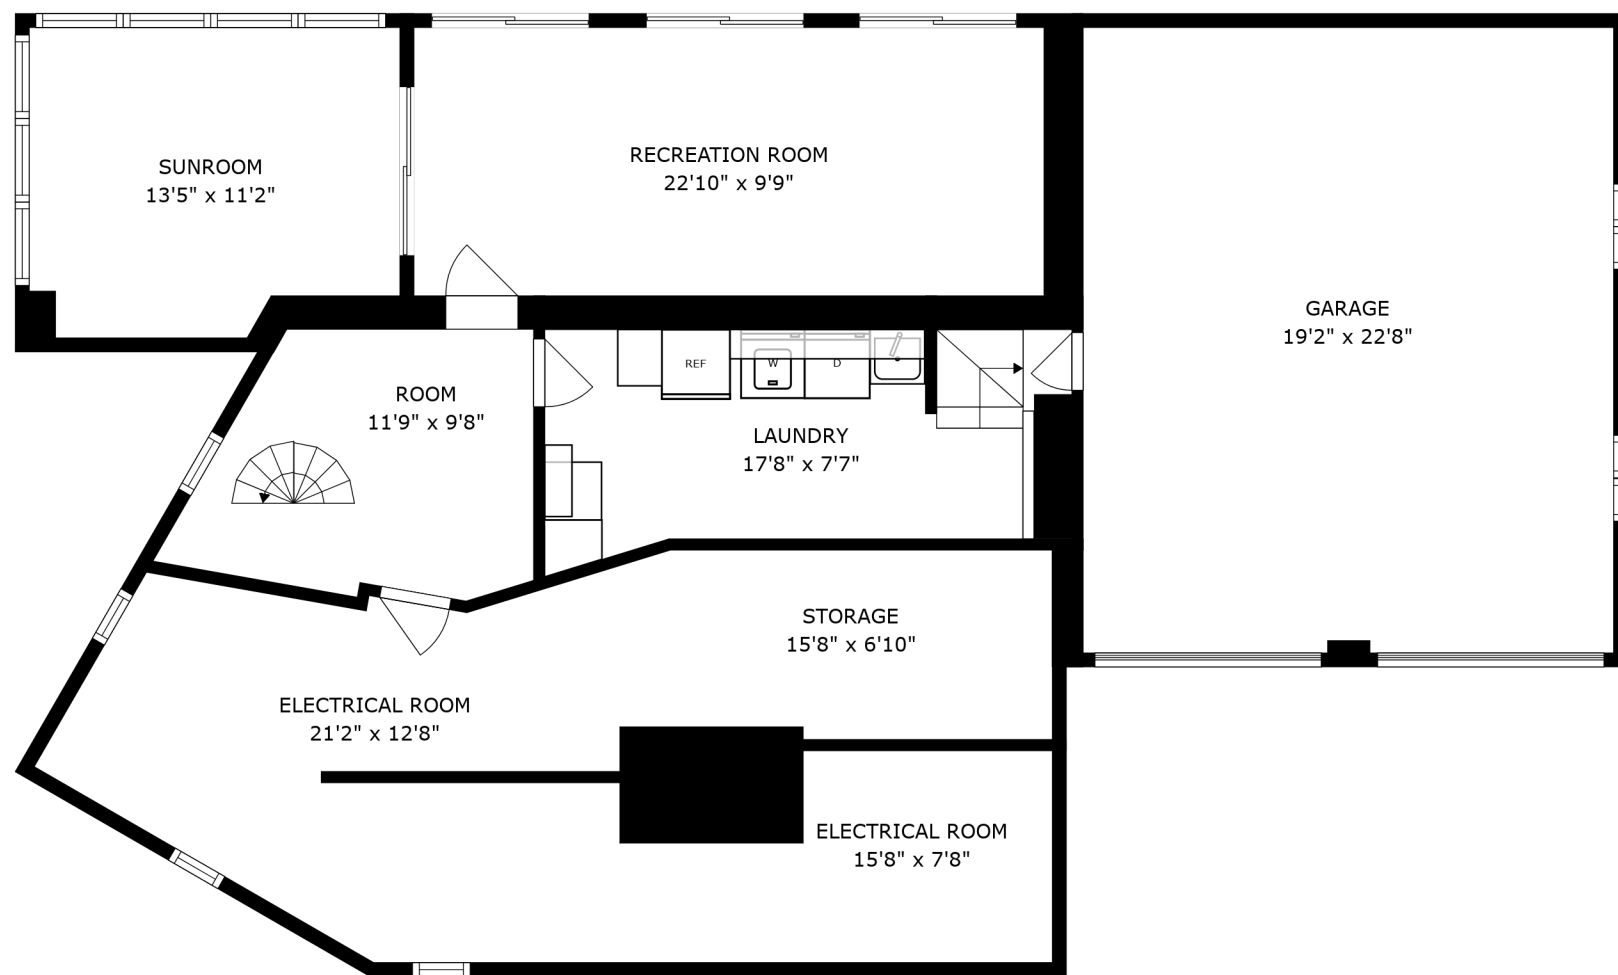

LAKE VIEWS

FLOOR 3: APPROXIMATELY: 1382 SF

DIRECT LAKE ACCESS

FLOOR 1: APPROXIMATELY: 1149 SF

LAKE VIEWS

FLOOR 2: APPROXIMATELY: 1781 SF

LAKE VIEWS

FLOOR 3: APPROXIMATELY: 1382 SF

SIZES AND DIMENSIONS ARE APPROXIMATE, ACTUAL MAY VARY.

LAKE VIEWS

FLOOR 2: APPROXIMATELY: 1781 SF

SIZES AND DIMENSIONS ARE APPROXIMATE, ACTUAL MAY VARY.

DIRECT LAKE ACCESS

FLOOR 1: APPROXIMATELY: 1149 SF

SIZES AND DIMENSIONS ARE APPROXIMATE, ACTUAL MAY VARY.