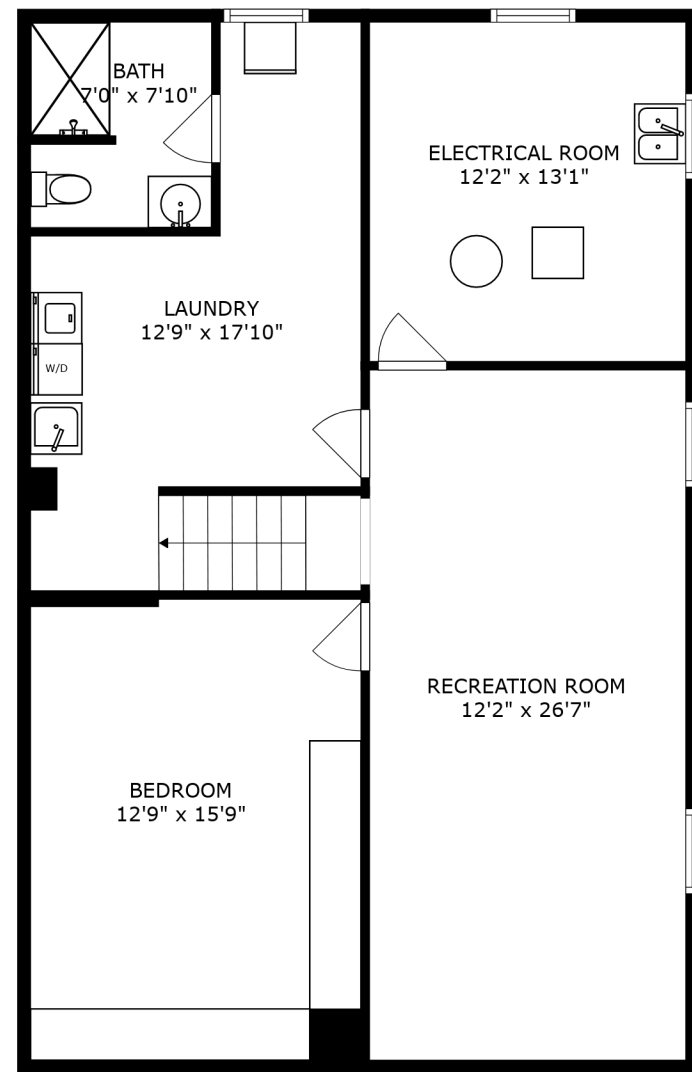

PATIO  
19'0" x 11'4"

FLOOR 1

FLOOR 2

SIZES AND DIMENSIONS ARE APPROXIMATE, ACTUAL MAY VARY.

PATIO  
19'0" x 11'4"

SIZES AND DIMENSIONS ARE APPROXIMATE, ACTUAL MAY VARY.

SIZES AND DIMENSIONS ARE APPROXIMATE, ACTUAL MAY VARY.