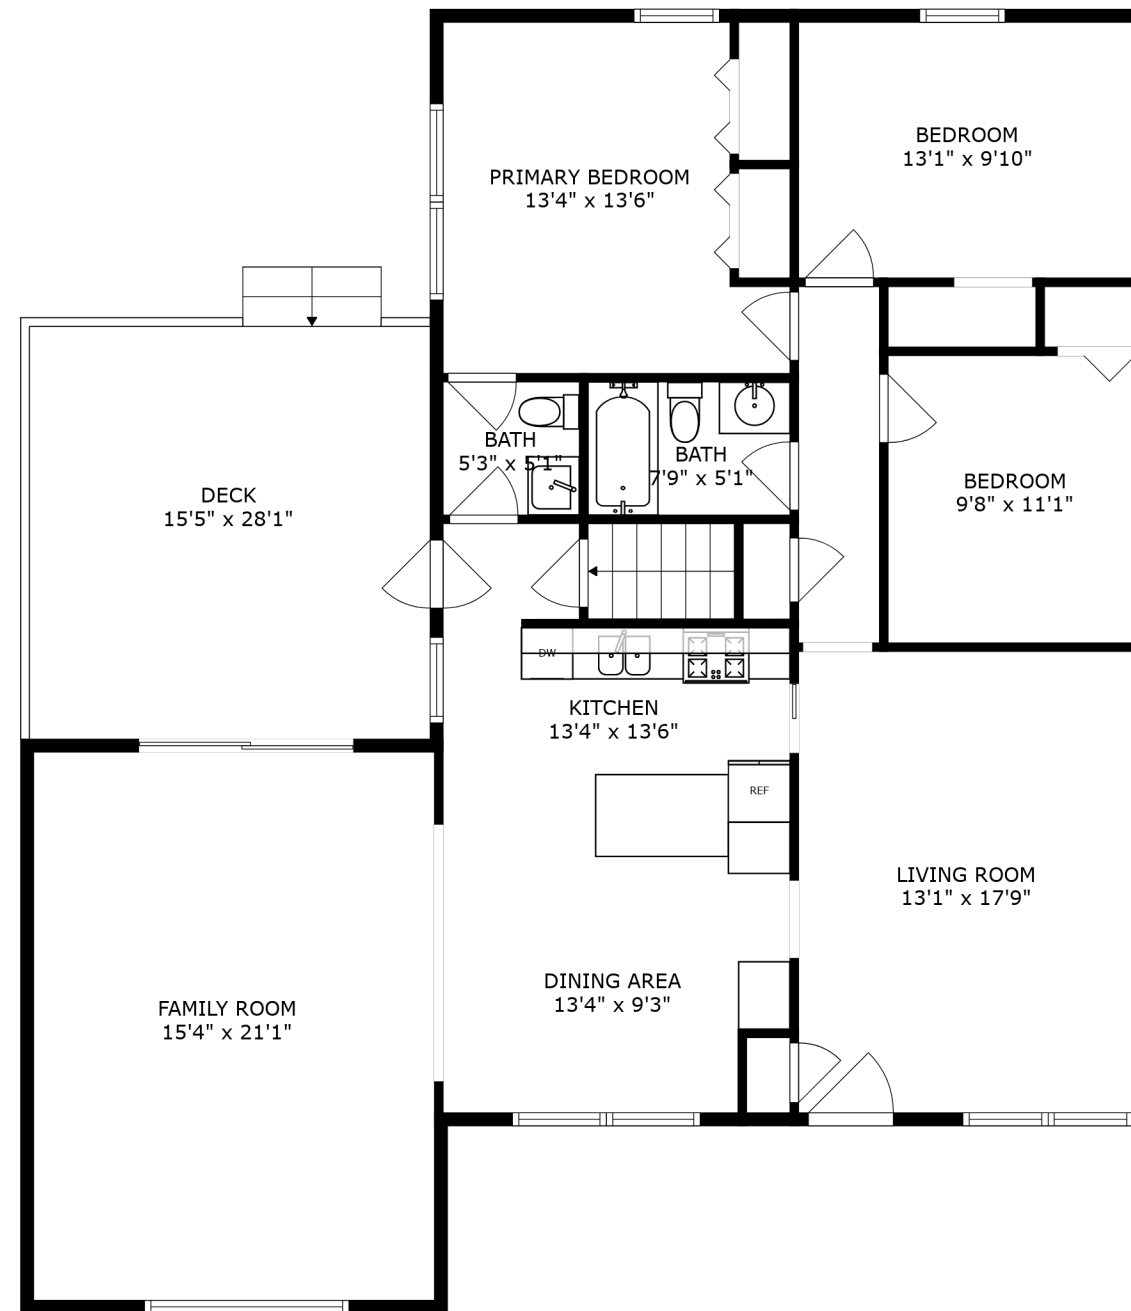

PATIO  
19'0" x 11'4"

FLOOR 1

FLOOR 2

SIZES AND DIMENSIONS ARE APPROXIMATE, ACTUAL MAY VARY.

PATIO  
19'0" x 11'4"

SIZES AND DIMENSIONS ARE APPROXIMATE, ACTUAL MAY VARY.

SIZES AND DIMENSIONS ARE APPROXIMATE, ACTUAL MAY VARY.