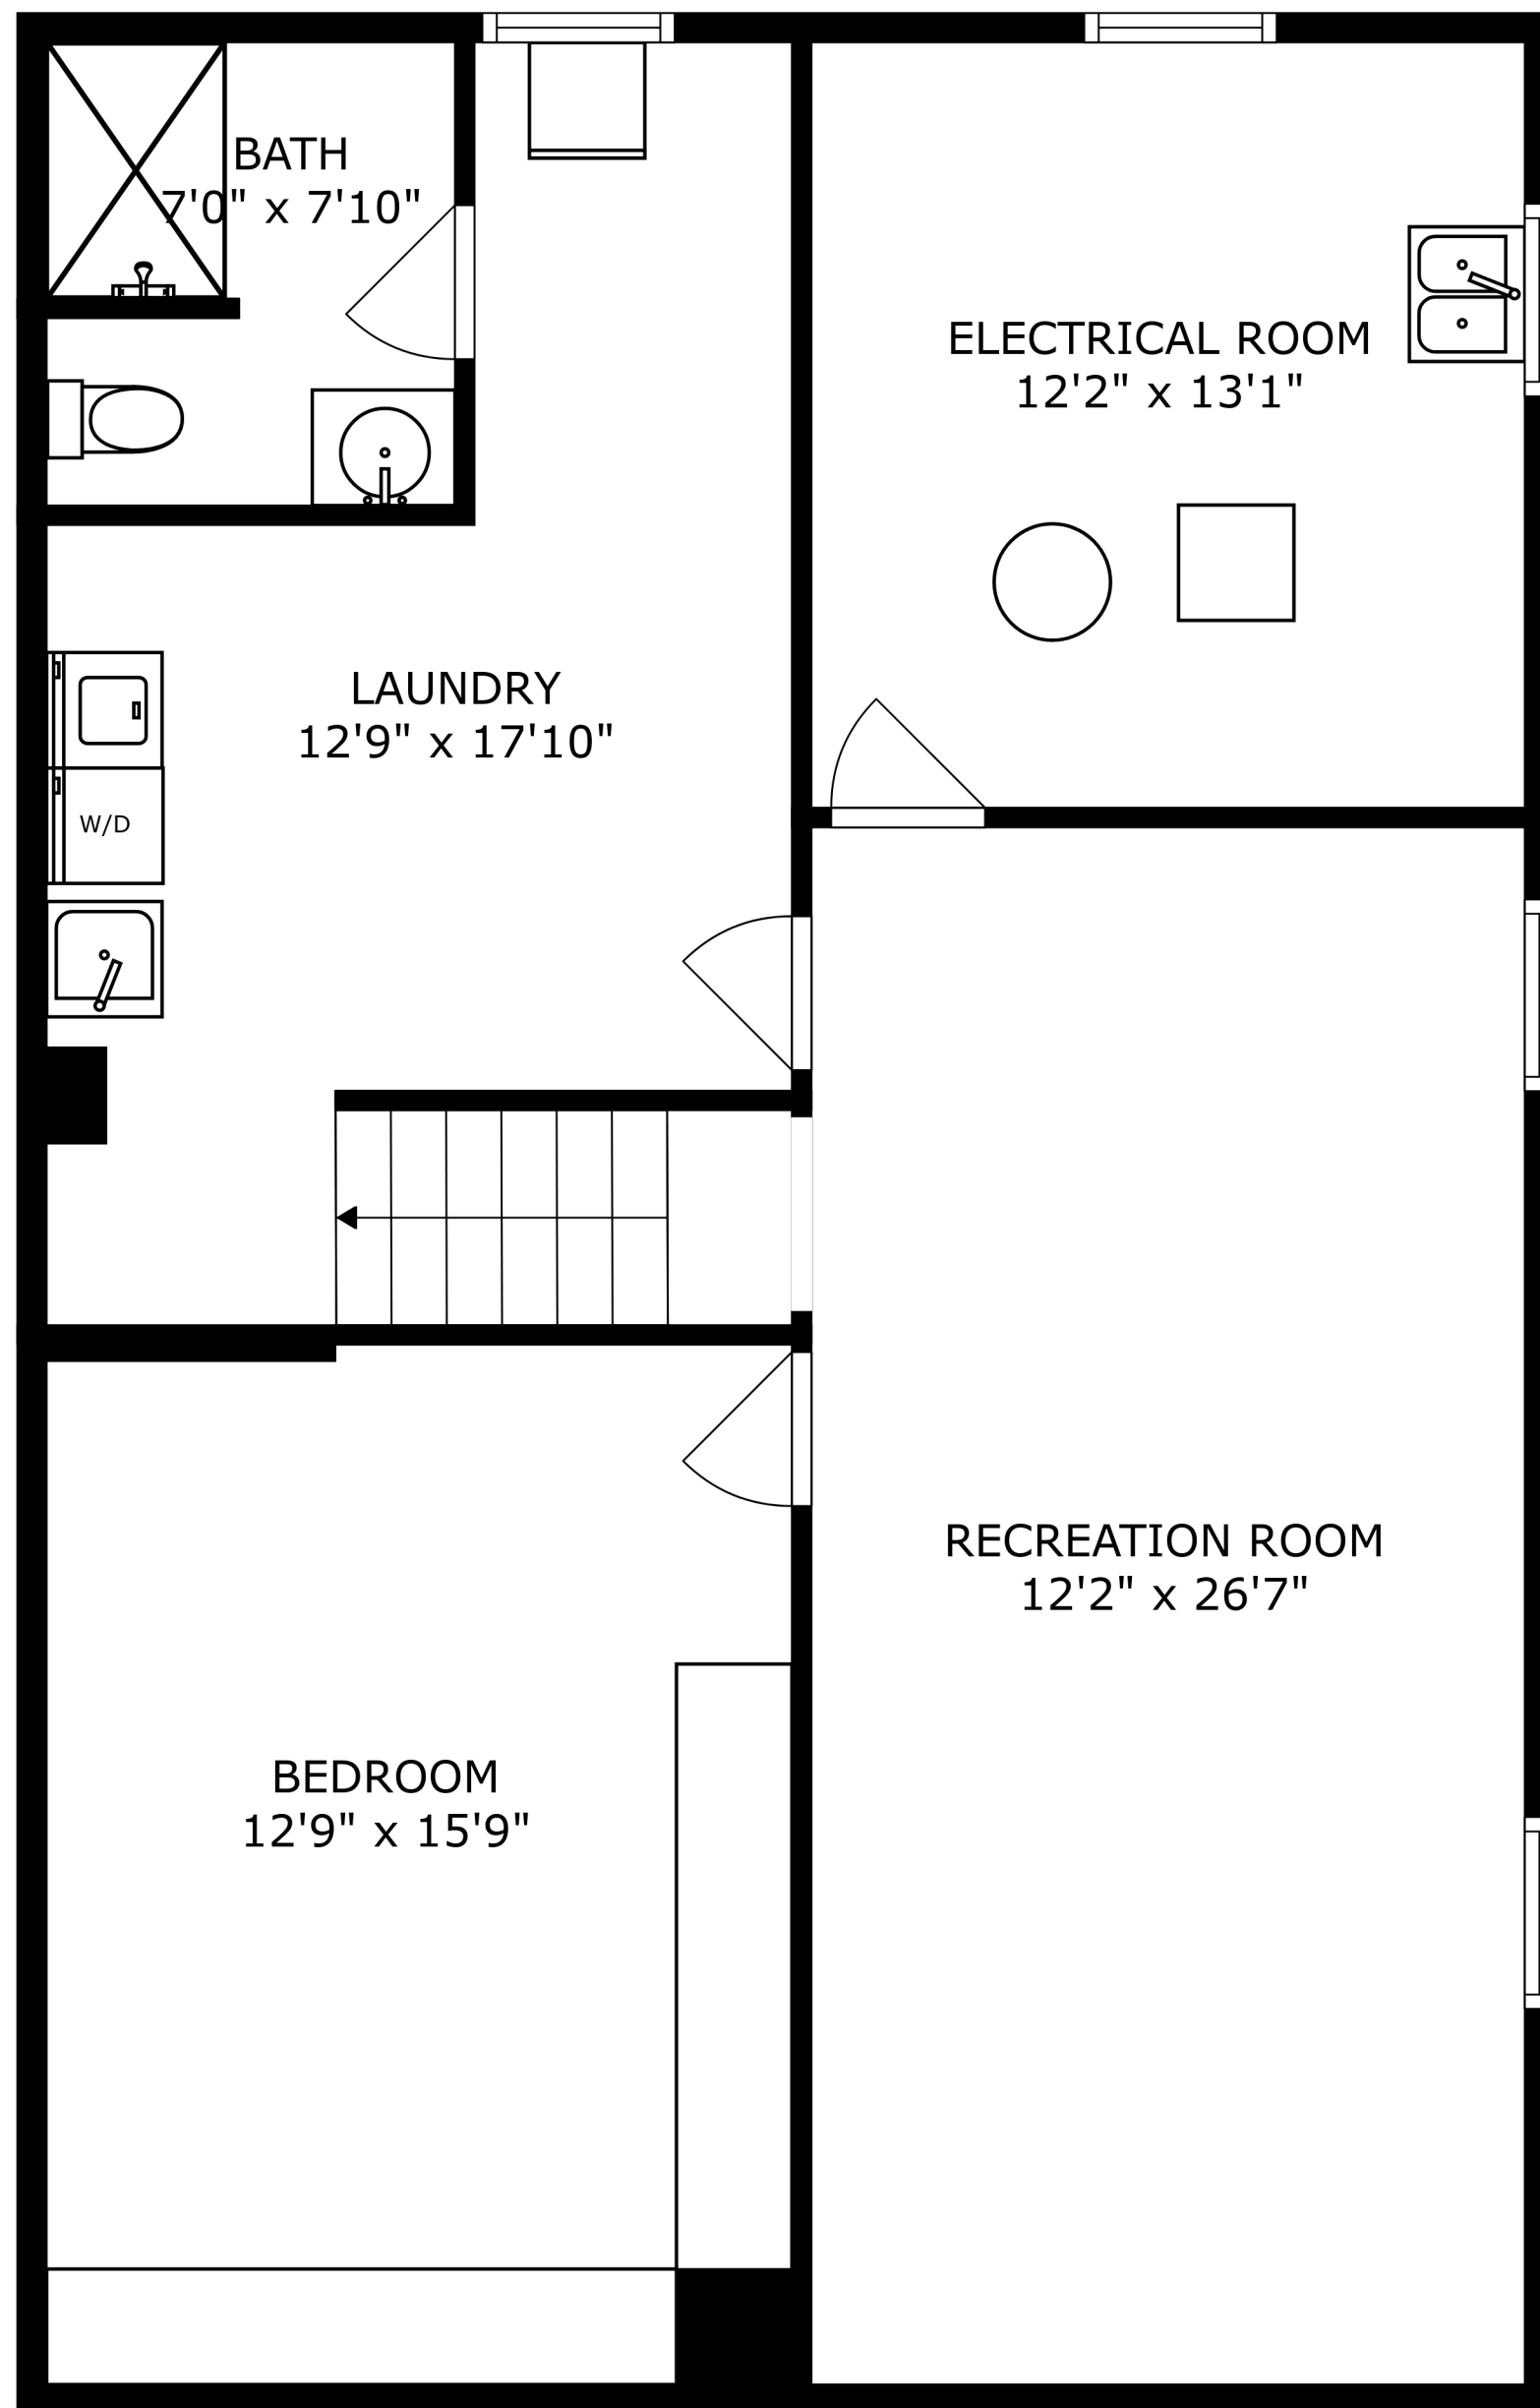

PATIO  
19'0" x 11'4"

FLOOR 1

FLOOR 2

SIZES AND DIMENSIONS ARE APPROXIMATE, ACTUAL MAY VARY.

PATIO  
19'0" x 11'4"

SIZES AND DIMENSIONS ARE APPROXIMATE, ACTUAL MAY VARY.

SIZES AND DIMENSIONS ARE APPROXIMATE, ACTUAL MAY VARY.