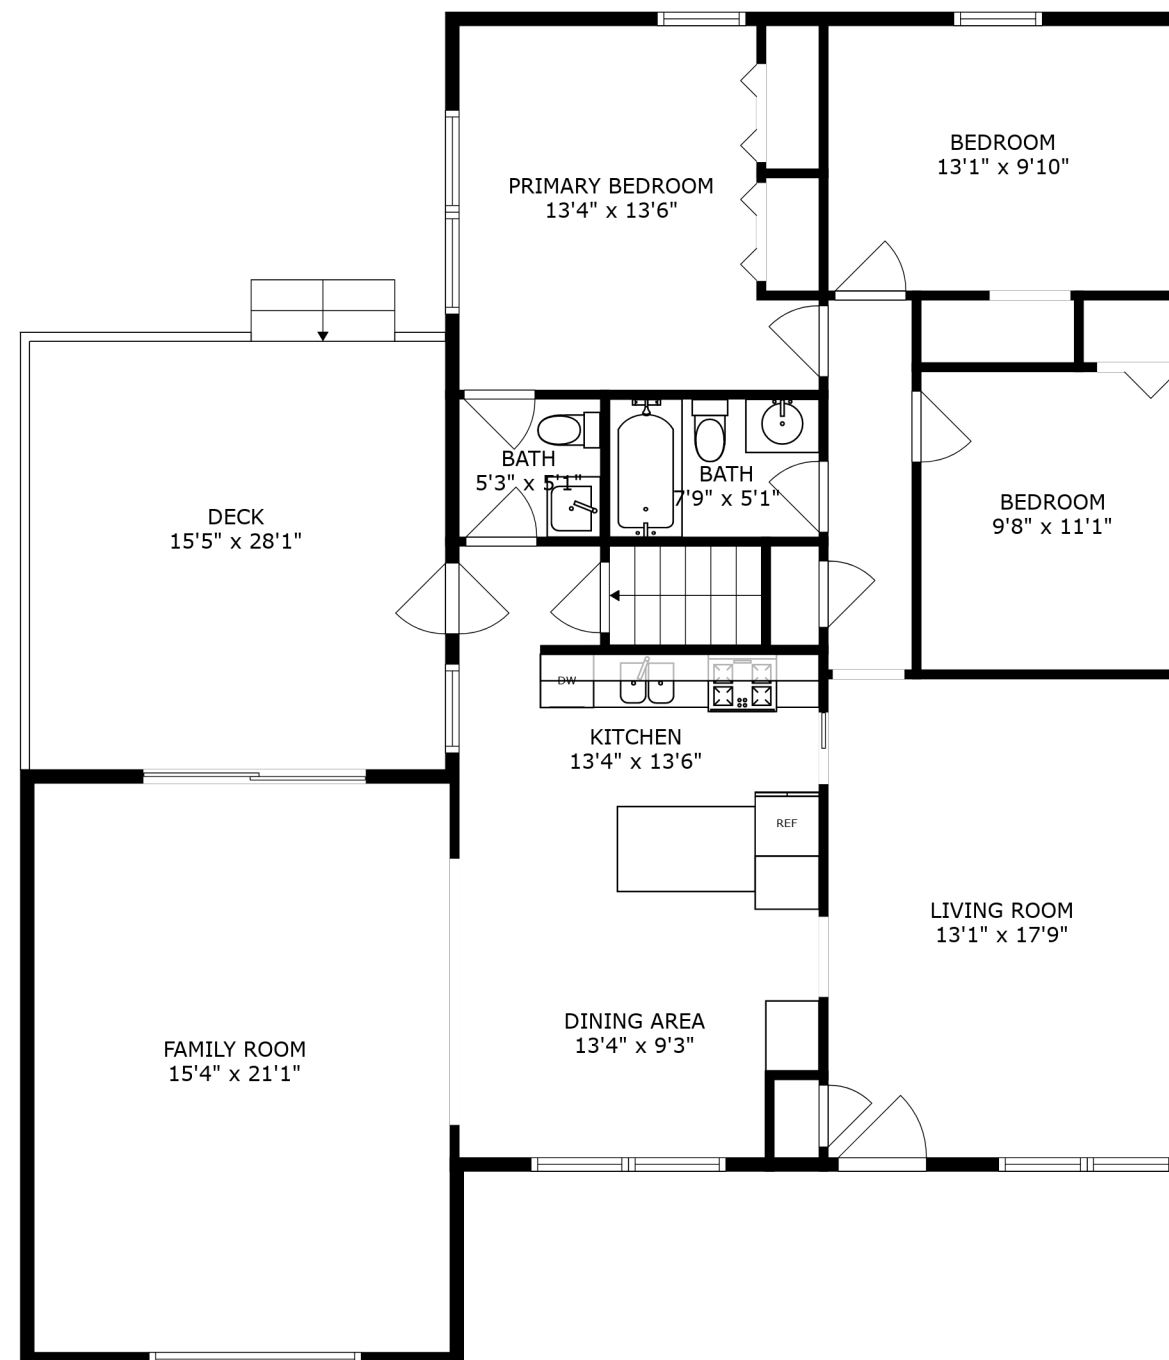

PATIO  
19'0" x 11'4"

FLOOR 1

FLOOR 2

SIZES AND DIMENSIONS ARE APPROXIMATE, ACTUAL MAY VARY.

PATIO  
19'0" x 11'4"

SIZES AND DIMENSIONS ARE APPROXIMATE, ACTUAL MAY VARY.

SIZES AND DIMENSIONS ARE APPROXIMATE, ACTUAL MAY VARY.