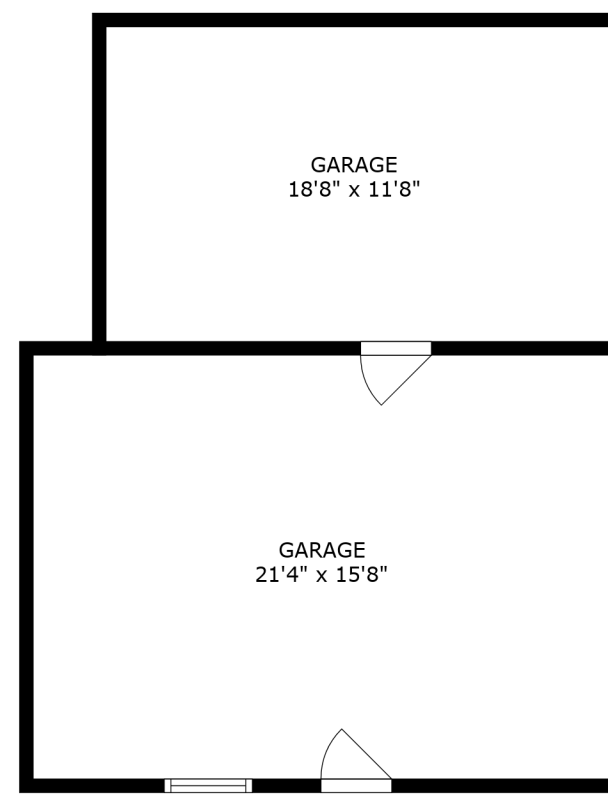

PATIO  
19'0" x 11'4"

FLOOR 1

FLOOR 2

SIZES AND DIMENSIONS ARE APPROXIMATE, ACTUAL MAY VARY.

PATIO  
19'0" x 11'4"

SIZES AND DIMENSIONS ARE APPROXIMATE, ACTUAL MAY VARY.

SIZES AND DIMENSIONS ARE APPROXIMATE, ACTUAL MAY VARY.