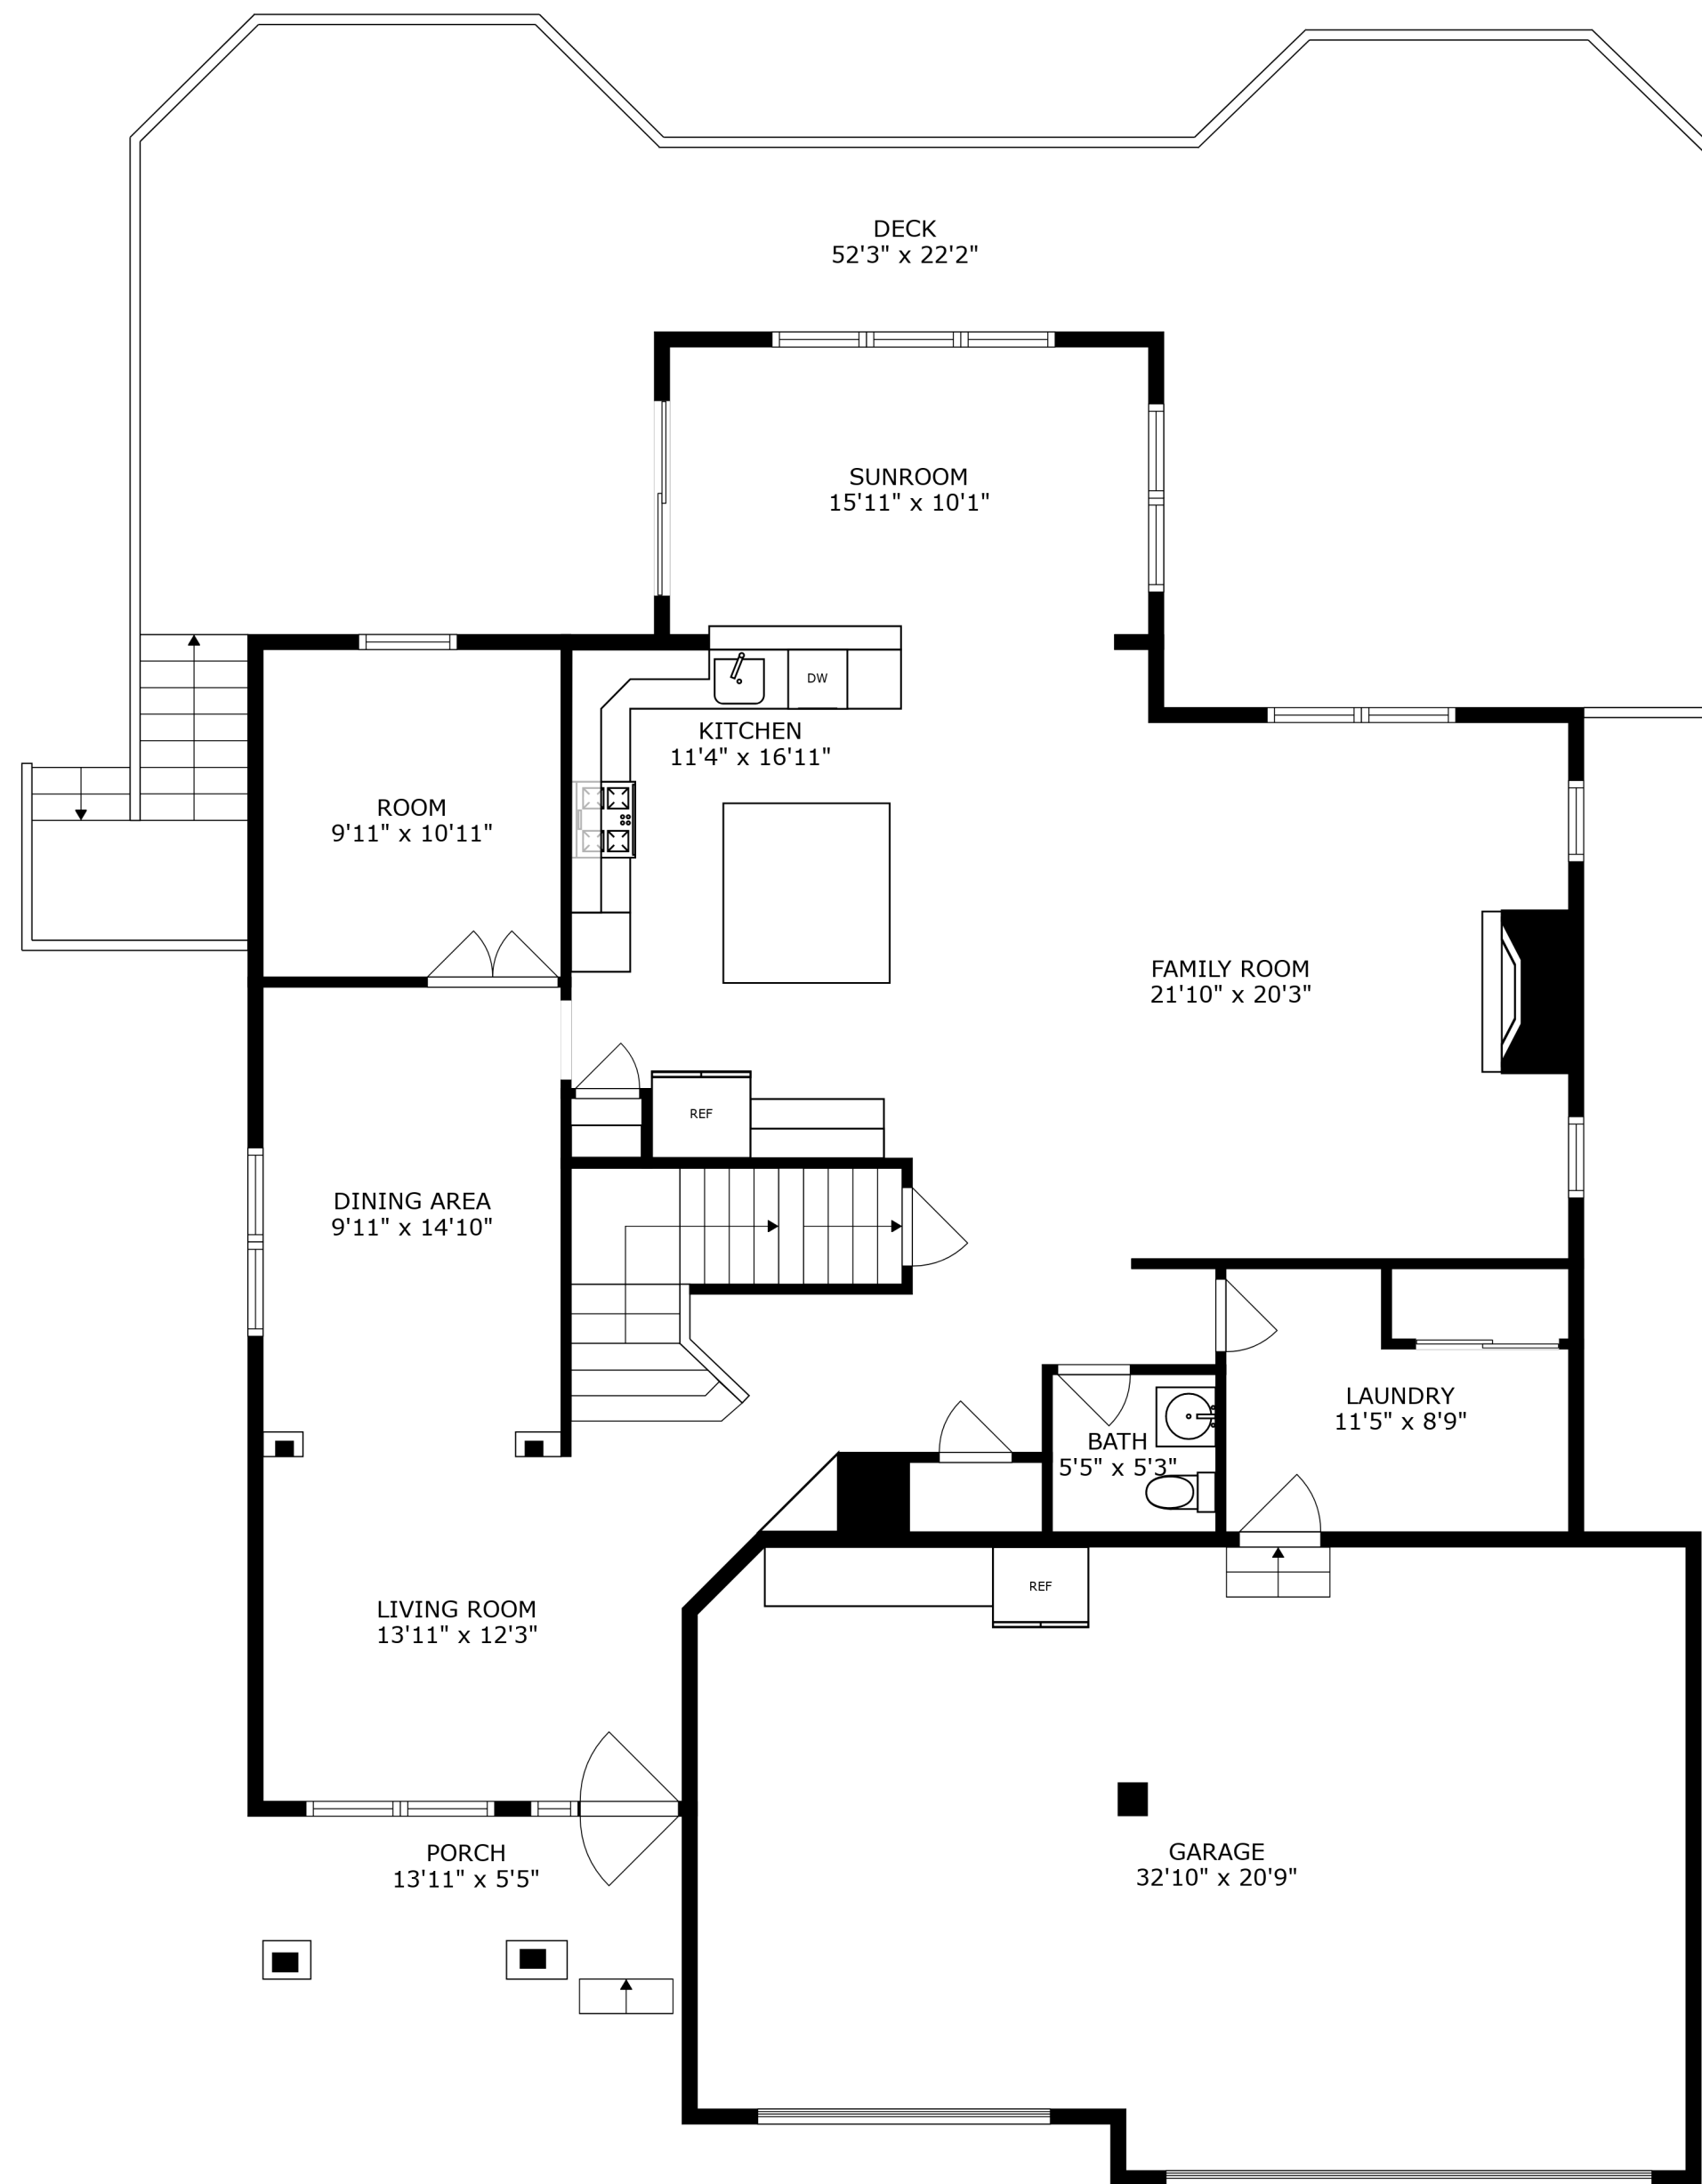

SIZES AND DIMENSIONS ARE APPROXIMATE, ACTUAL MAY VARY.

SIZES AND DIMENSIONS ARE APPROXIMATE, ACTUAL MAY VARY.

SIZES AND DIMENSIONS ARE APPROXIMATE, ACTUAL MAY VARY.

PATIO
54'6" x 17'0"

FAMILY ROOM

BEDROOM
13'8" x 14'6"

REC ROOM/WORKOUT
16'2" x 37'3"

ELECTRICAL ROOM
29'3" x 12'0"

BATH
5'2" x 9'0"

W.I.C.
8'6" x 6'5"