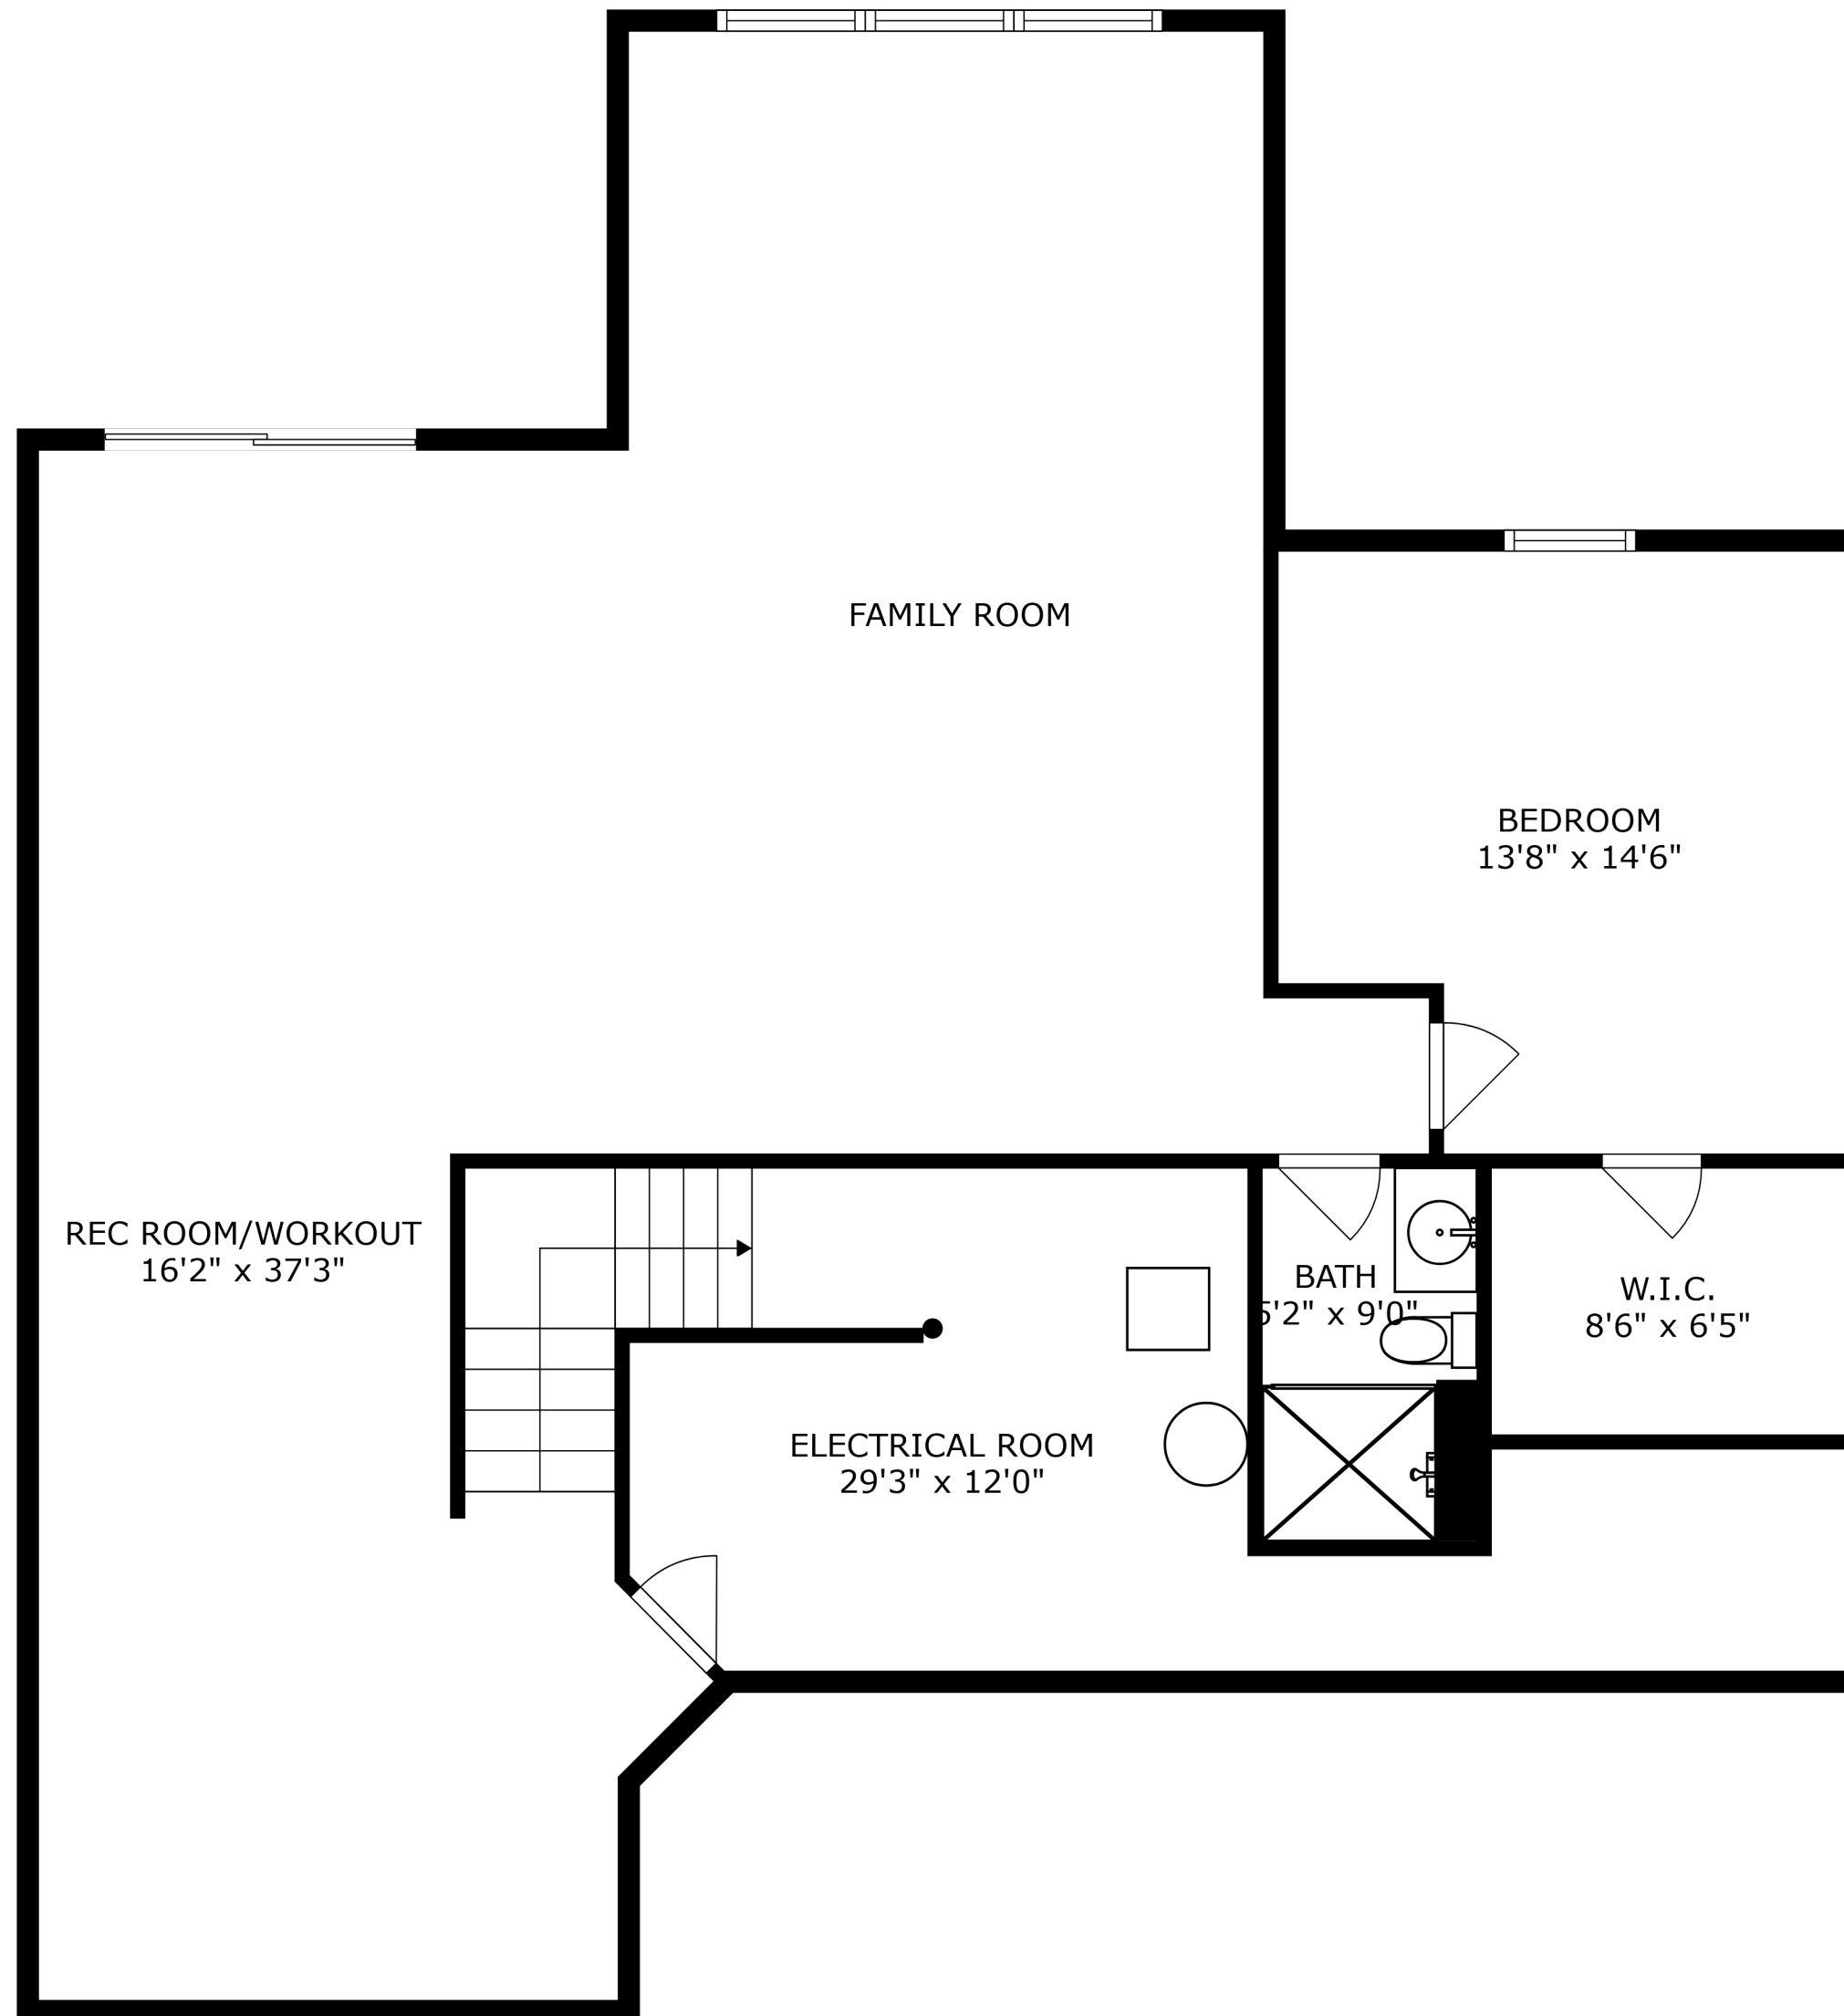

SIZES AND DIMENSIONS ARE APPROXIMATE, ACTUAL MAY VARY.

SIZES AND DIMENSIONS ARE APPROXIMATE, ACTUAL MAY VARY.

SIZES AND DIMENSIONS ARE APPROXIMATE, ACTUAL MAY VARY.

PATIO
54'6" x 17'0"

FAMILY ROOM

BEDROOM
13'8" x 14'6"

REC ROOM/WORKOUT
16'2" x 37'3"

ELECTRICAL ROOM
29'3" x 12'0"

BATH
5'2" x 9'0"

W.I.C.
8'6" x 6'5"