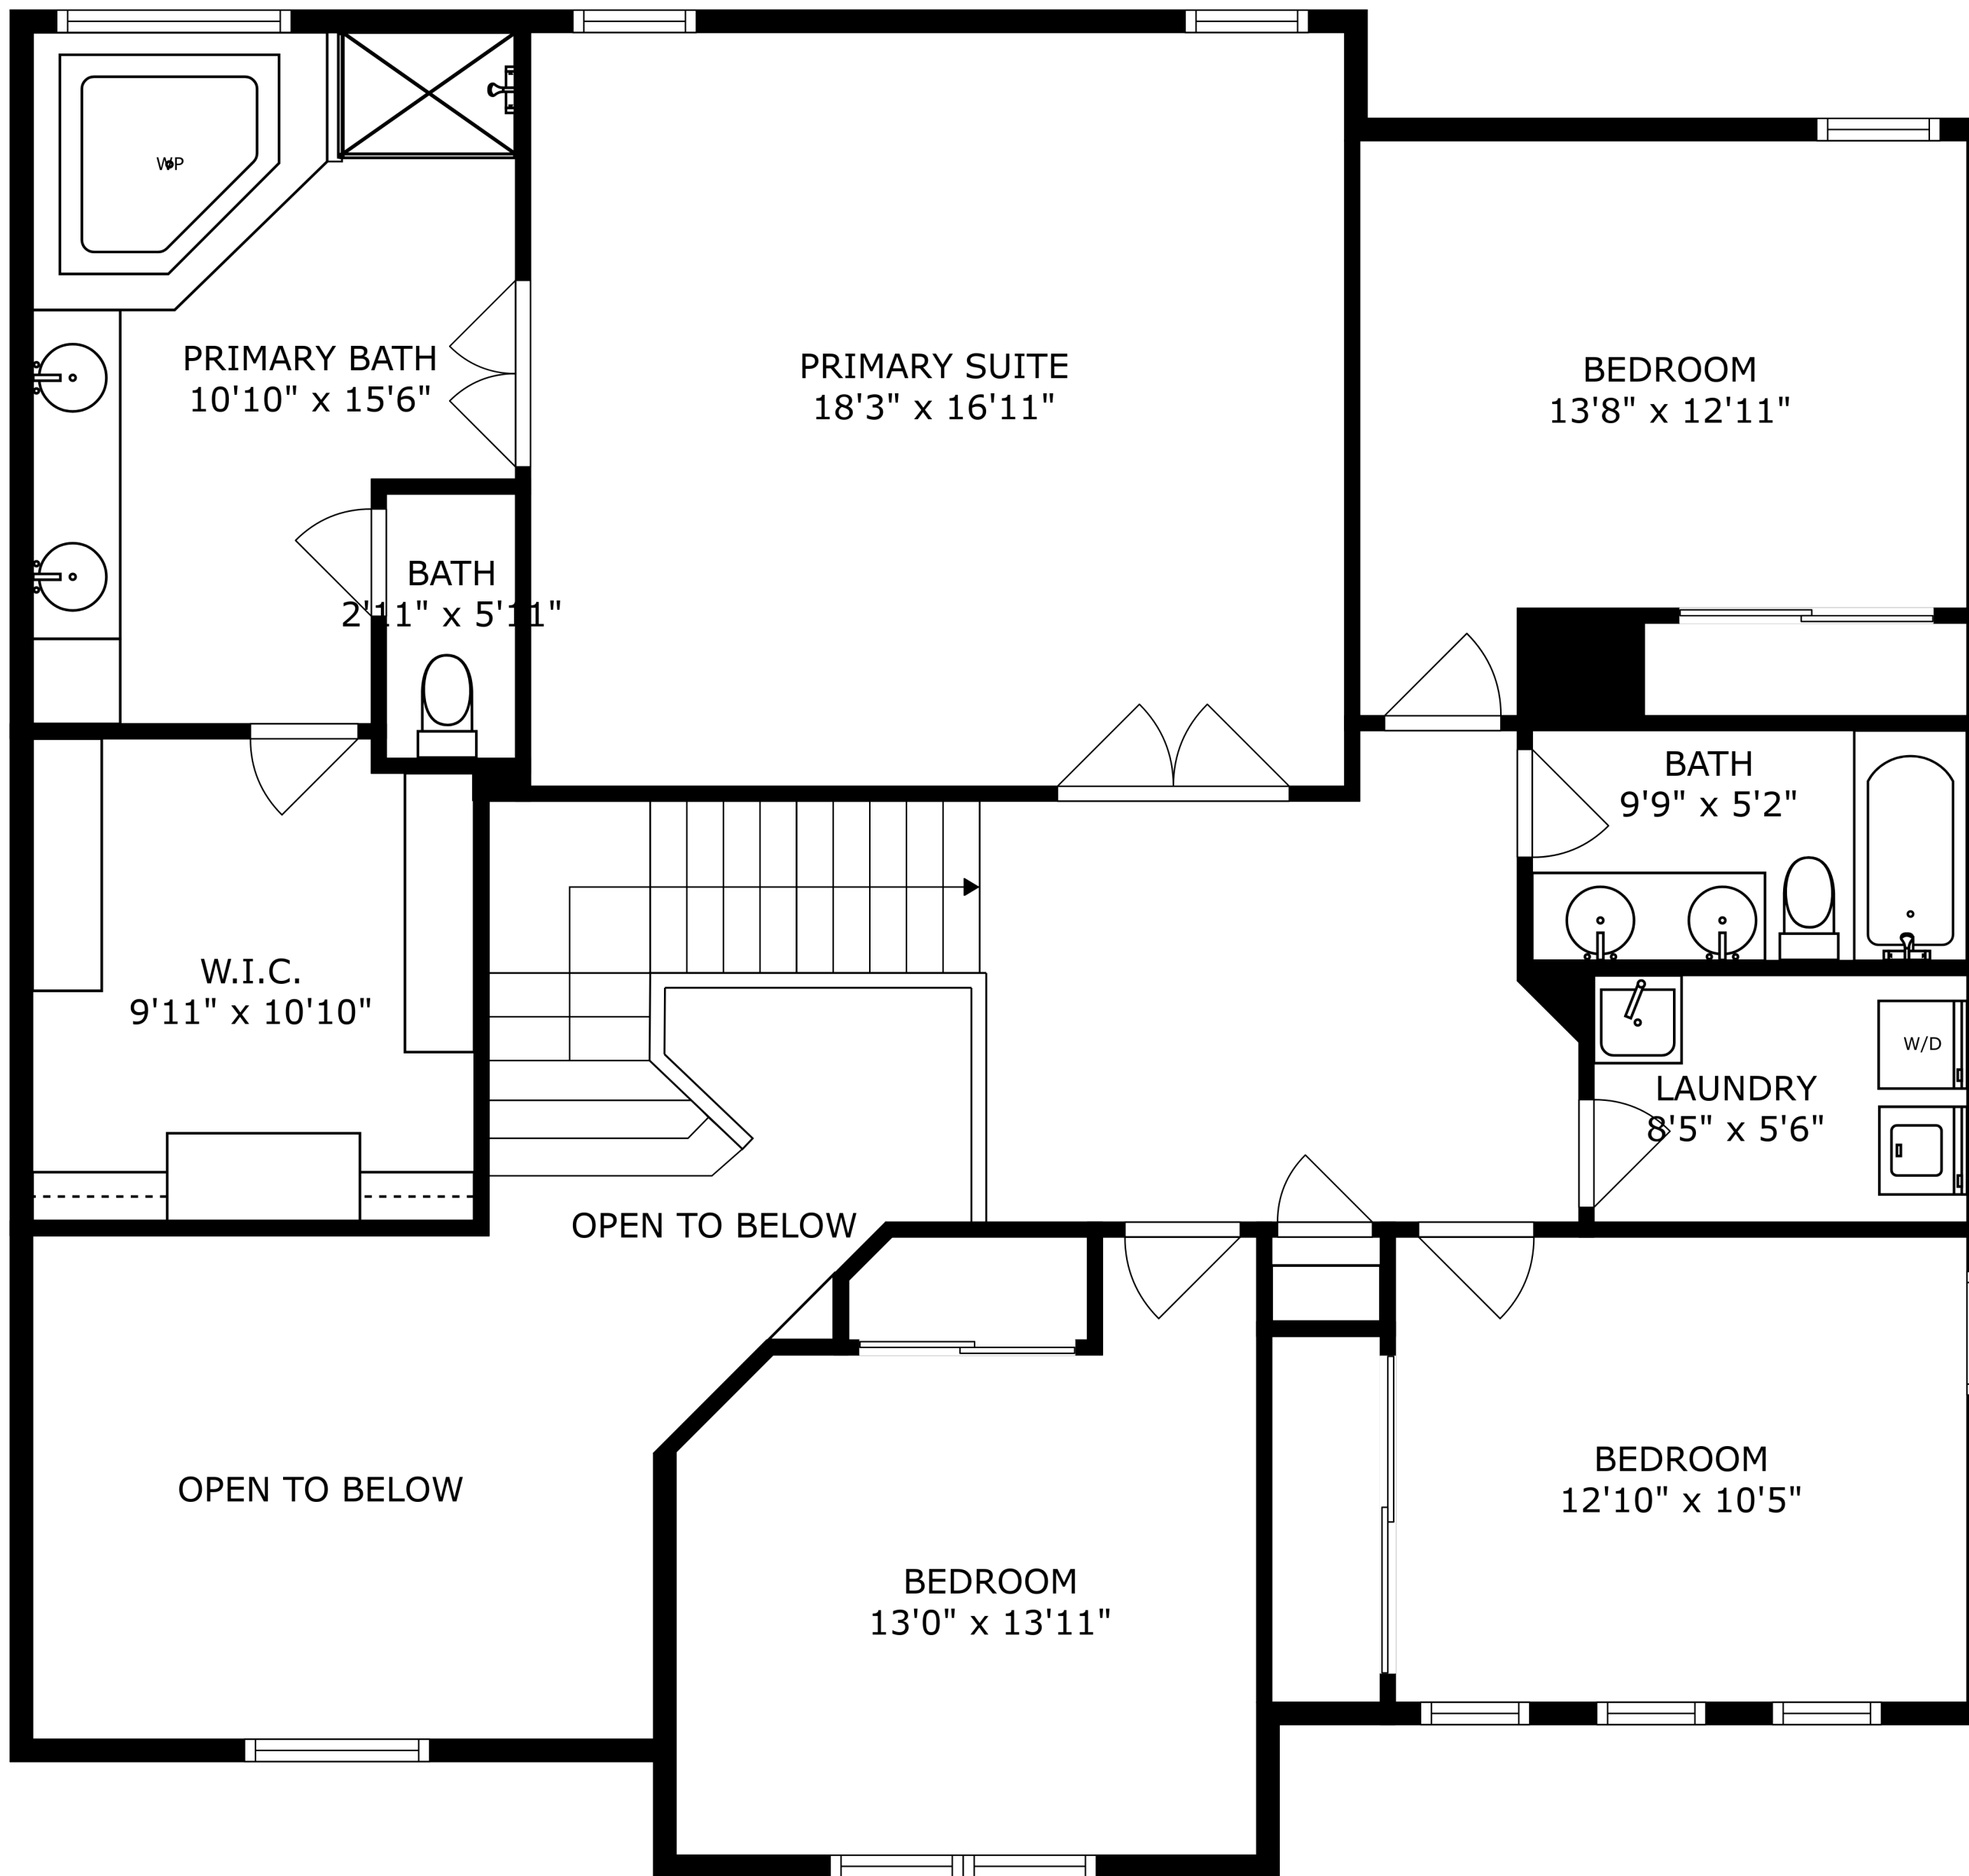

SIZES AND DIMENSIONS ARE APPROXIMATE, ACTUAL MAY VARY.

SIZES AND DIMENSIONS ARE APPROXIMATE, ACTUAL MAY VARY.

SIZES AND DIMENSIONS ARE APPROXIMATE, ACTUAL MAY VARY.

PATIO
54'6" x 17'0"

FAMILY ROOM

BEDROOM
13'8" x 14'6"

REC ROOM/WORKOUT
16'2" x 37'3"

ELECTRICAL ROOM
29'3" x 12'0"

BATH
5'2" x 9'0"

W.I.C.
8'6" x 6'5"