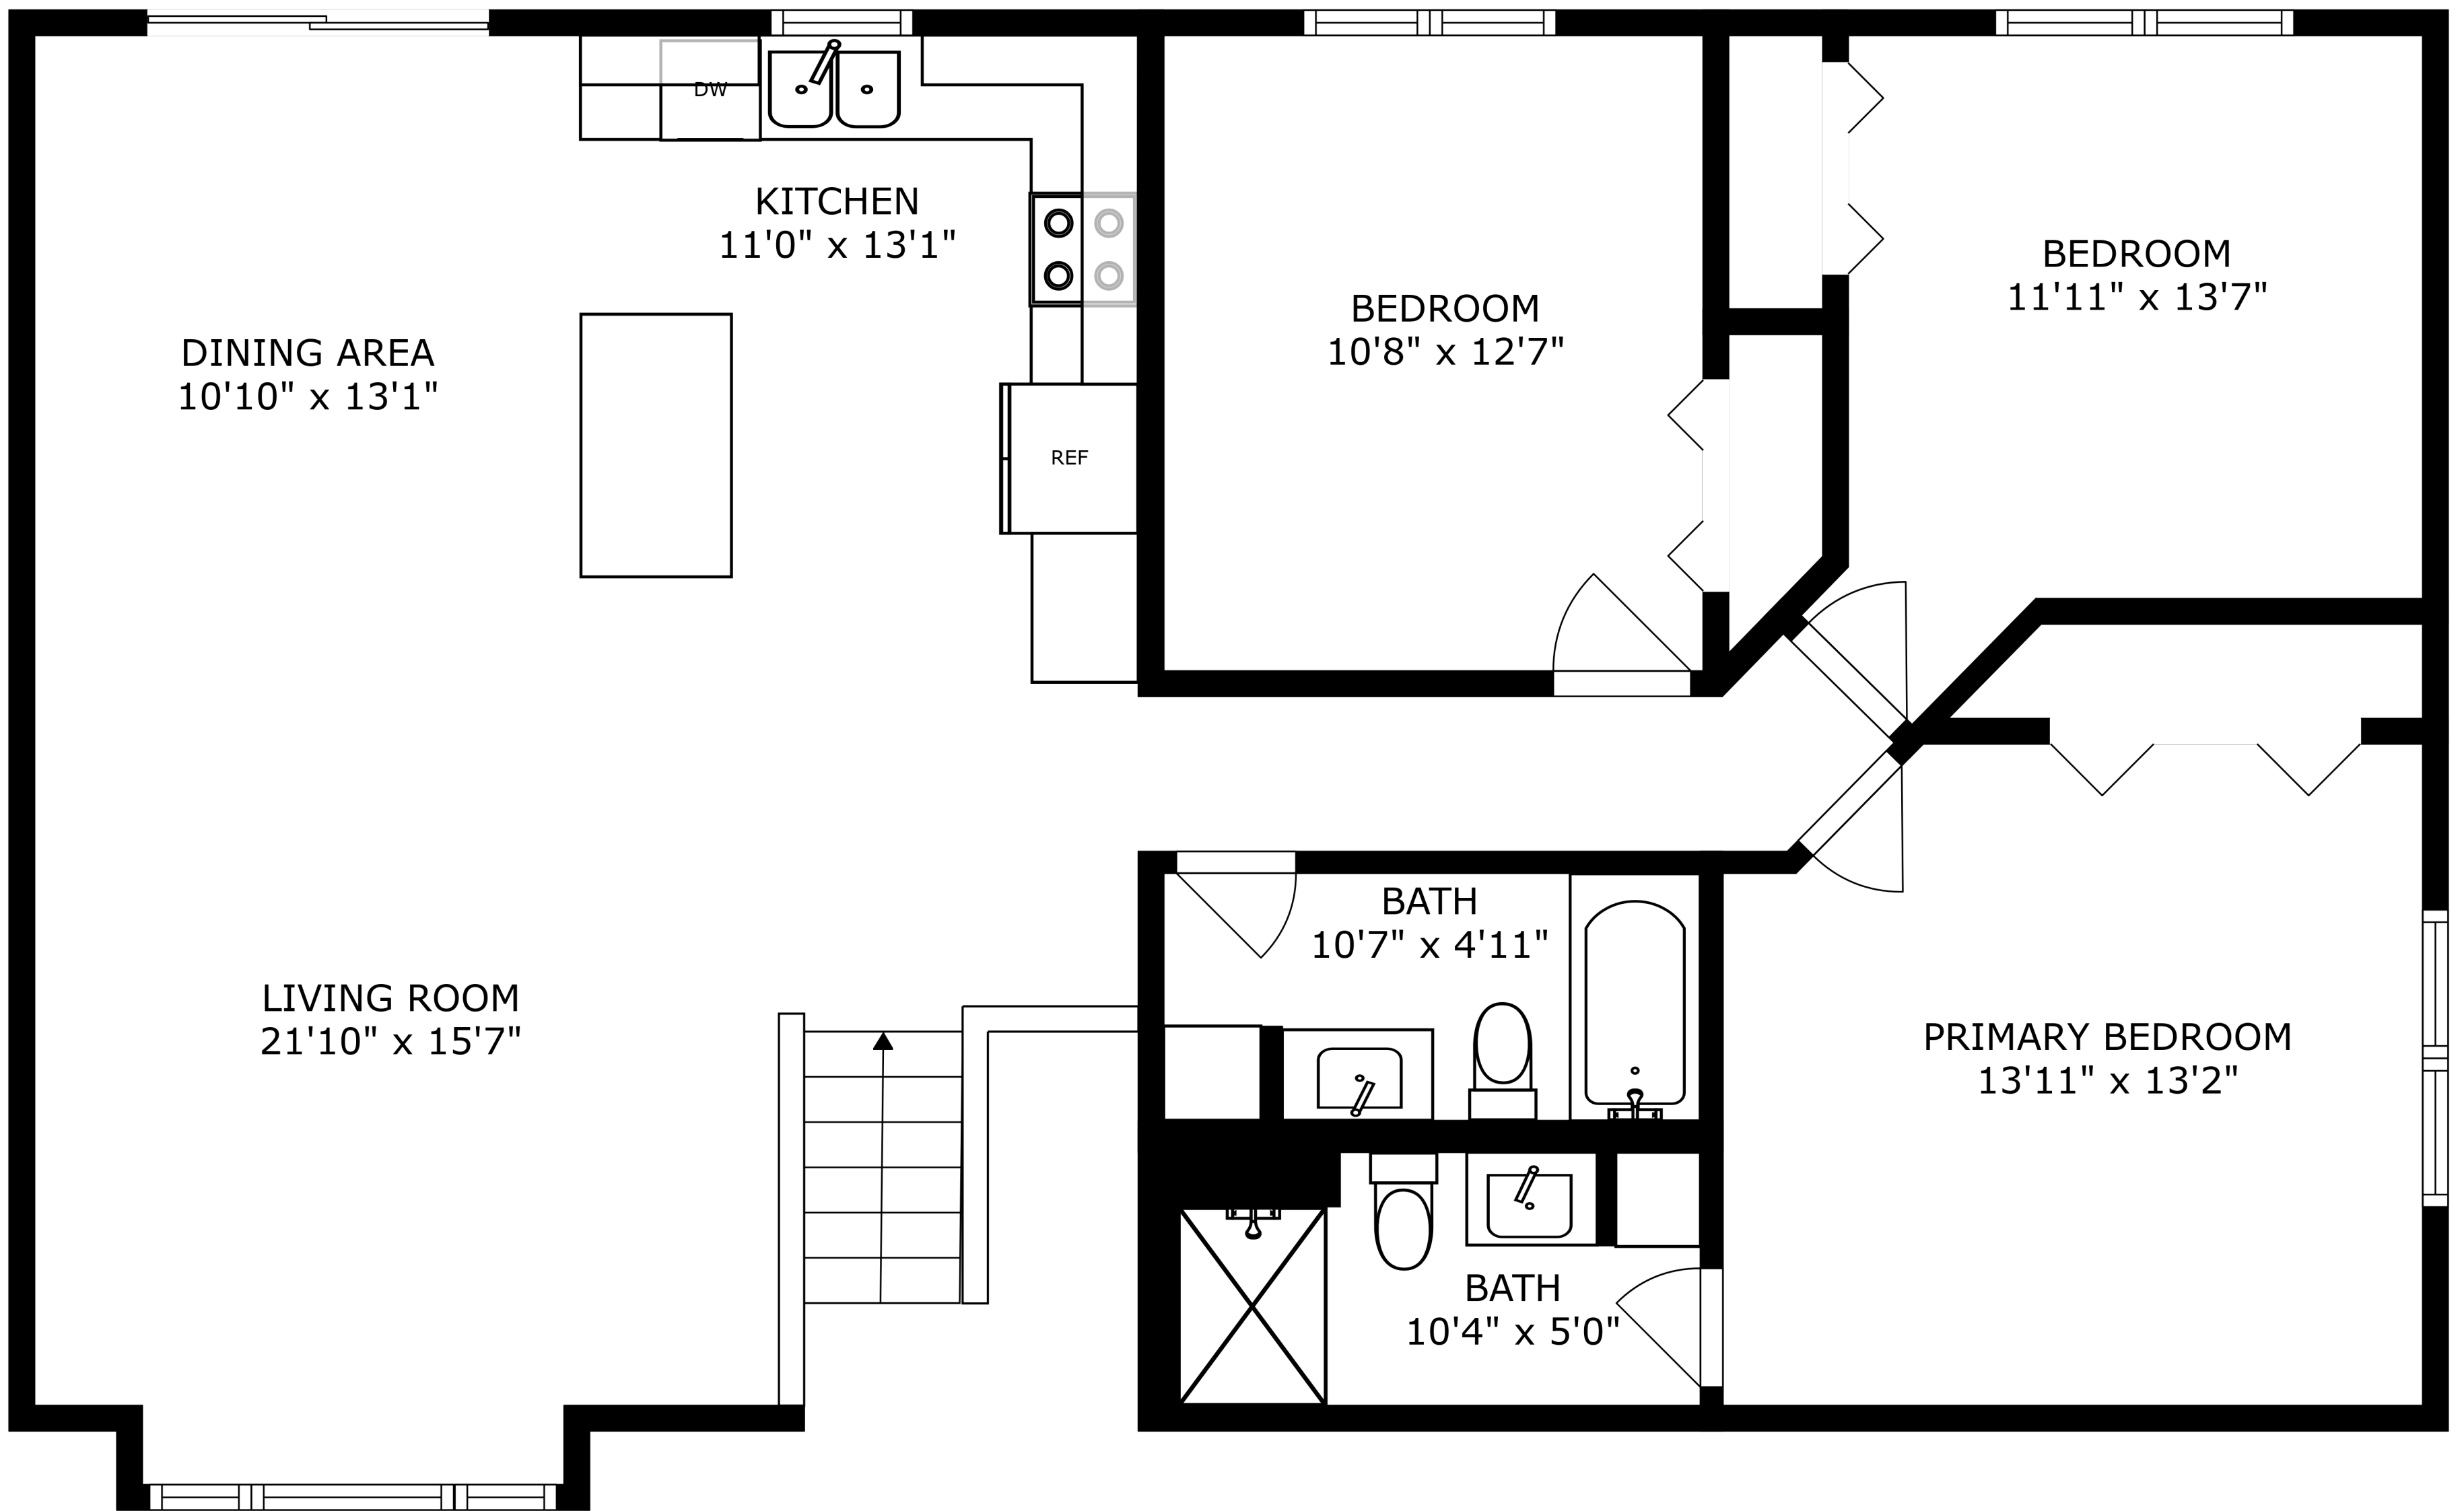

SIZES AND DIMENSIONS ARE APPROXIMATE, ACTUAL MAY VARY.

SIZES AND DIMENSIONS ARE APPROXIMATE, ACTUAL MAY VARY.

FOYER
9'0" x 10'10"

REF

GARAGE
31'9" x 21'6"

RECREATION ROOM
39'8" x 22'11"

BEDROOM
11'6" x 10'3"

BATH
5'1" x 9'5"

UTILITY
17'10" x 9'5"

STORAGE
10'1" x 14'11"

SIZES AND DIMENSIONS ARE APPROXIMATE, ACTUAL MAY VARY.