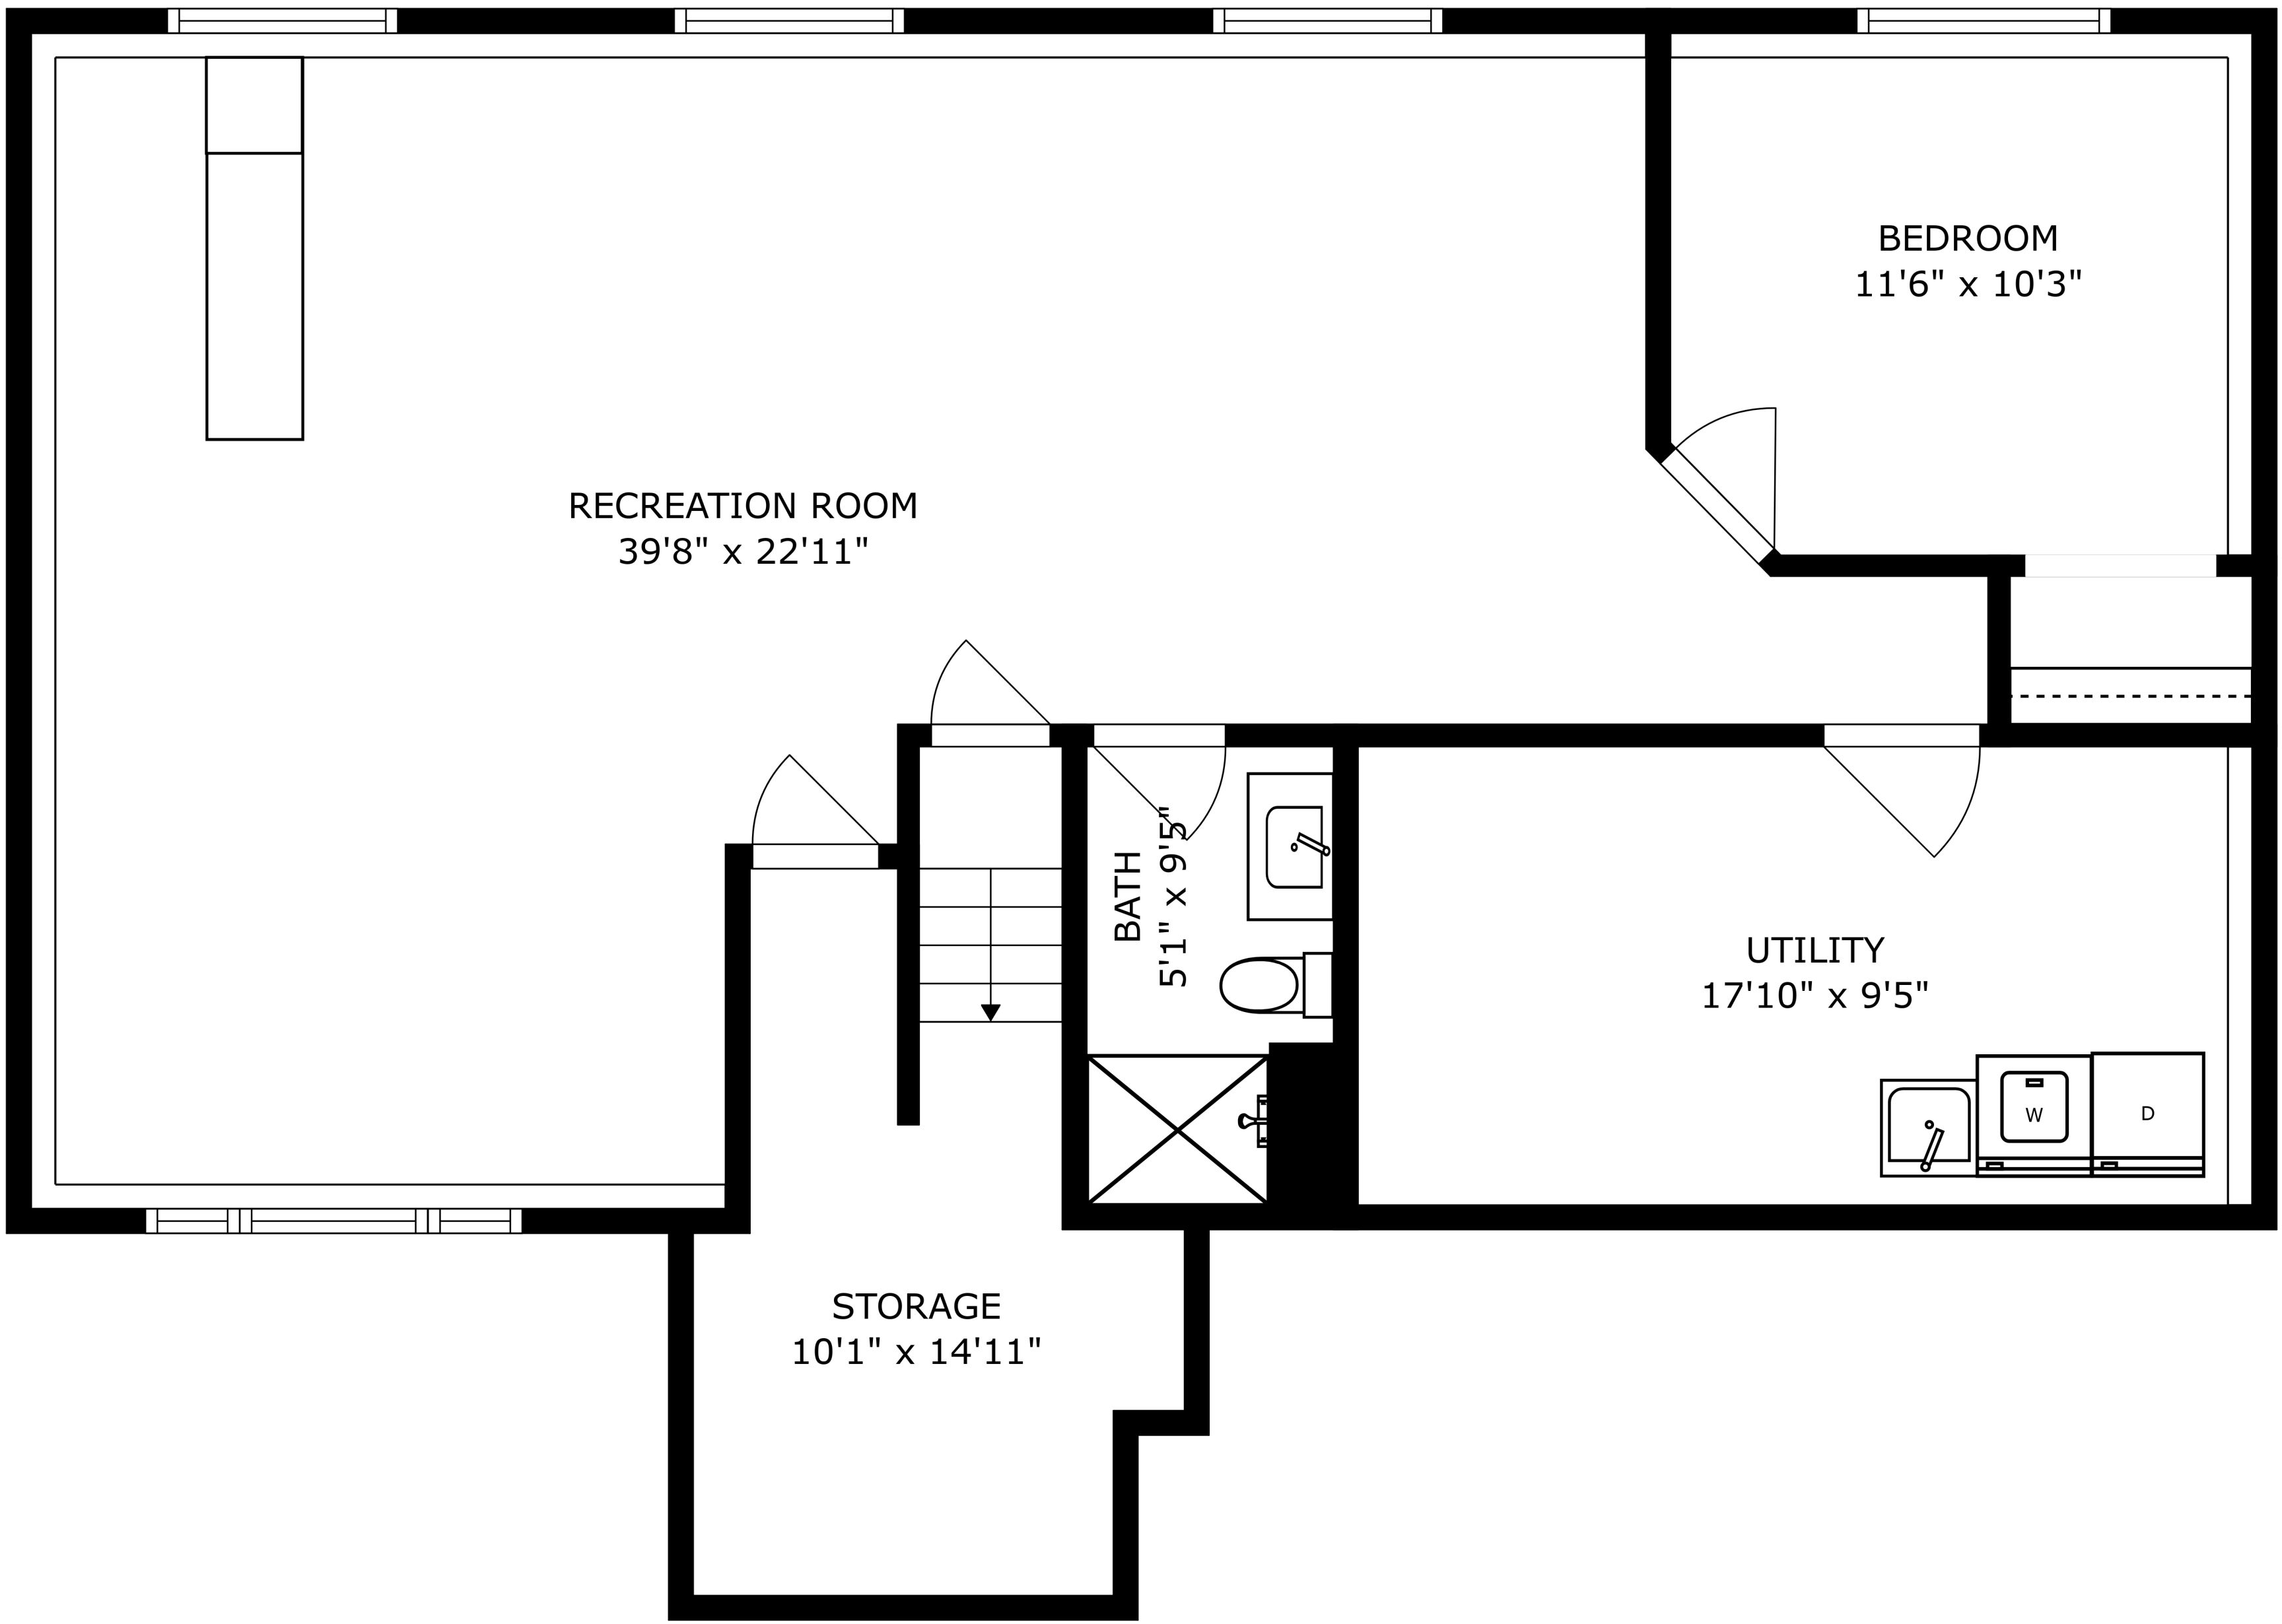

SIZES AND DIMENSIONS ARE APPROXIMATE, ACTUAL MAY VARY.

SIZES AND DIMENSIONS ARE APPROXIMATE, ACTUAL MAY VARY.

FOYER
9'0" x 10'10"

REF

GARAGE
31'9" x 21'6"

RECREATION ROOM
39'8" x 22'11"

BEDROOM
11'6" x 10'3"

BATH
5'1" x 9'5"

UTILITY
17'10" x 9'5"

STORAGE
10'1" x 14'11"

SIZES AND DIMENSIONS ARE APPROXIMATE, ACTUAL MAY VARY.