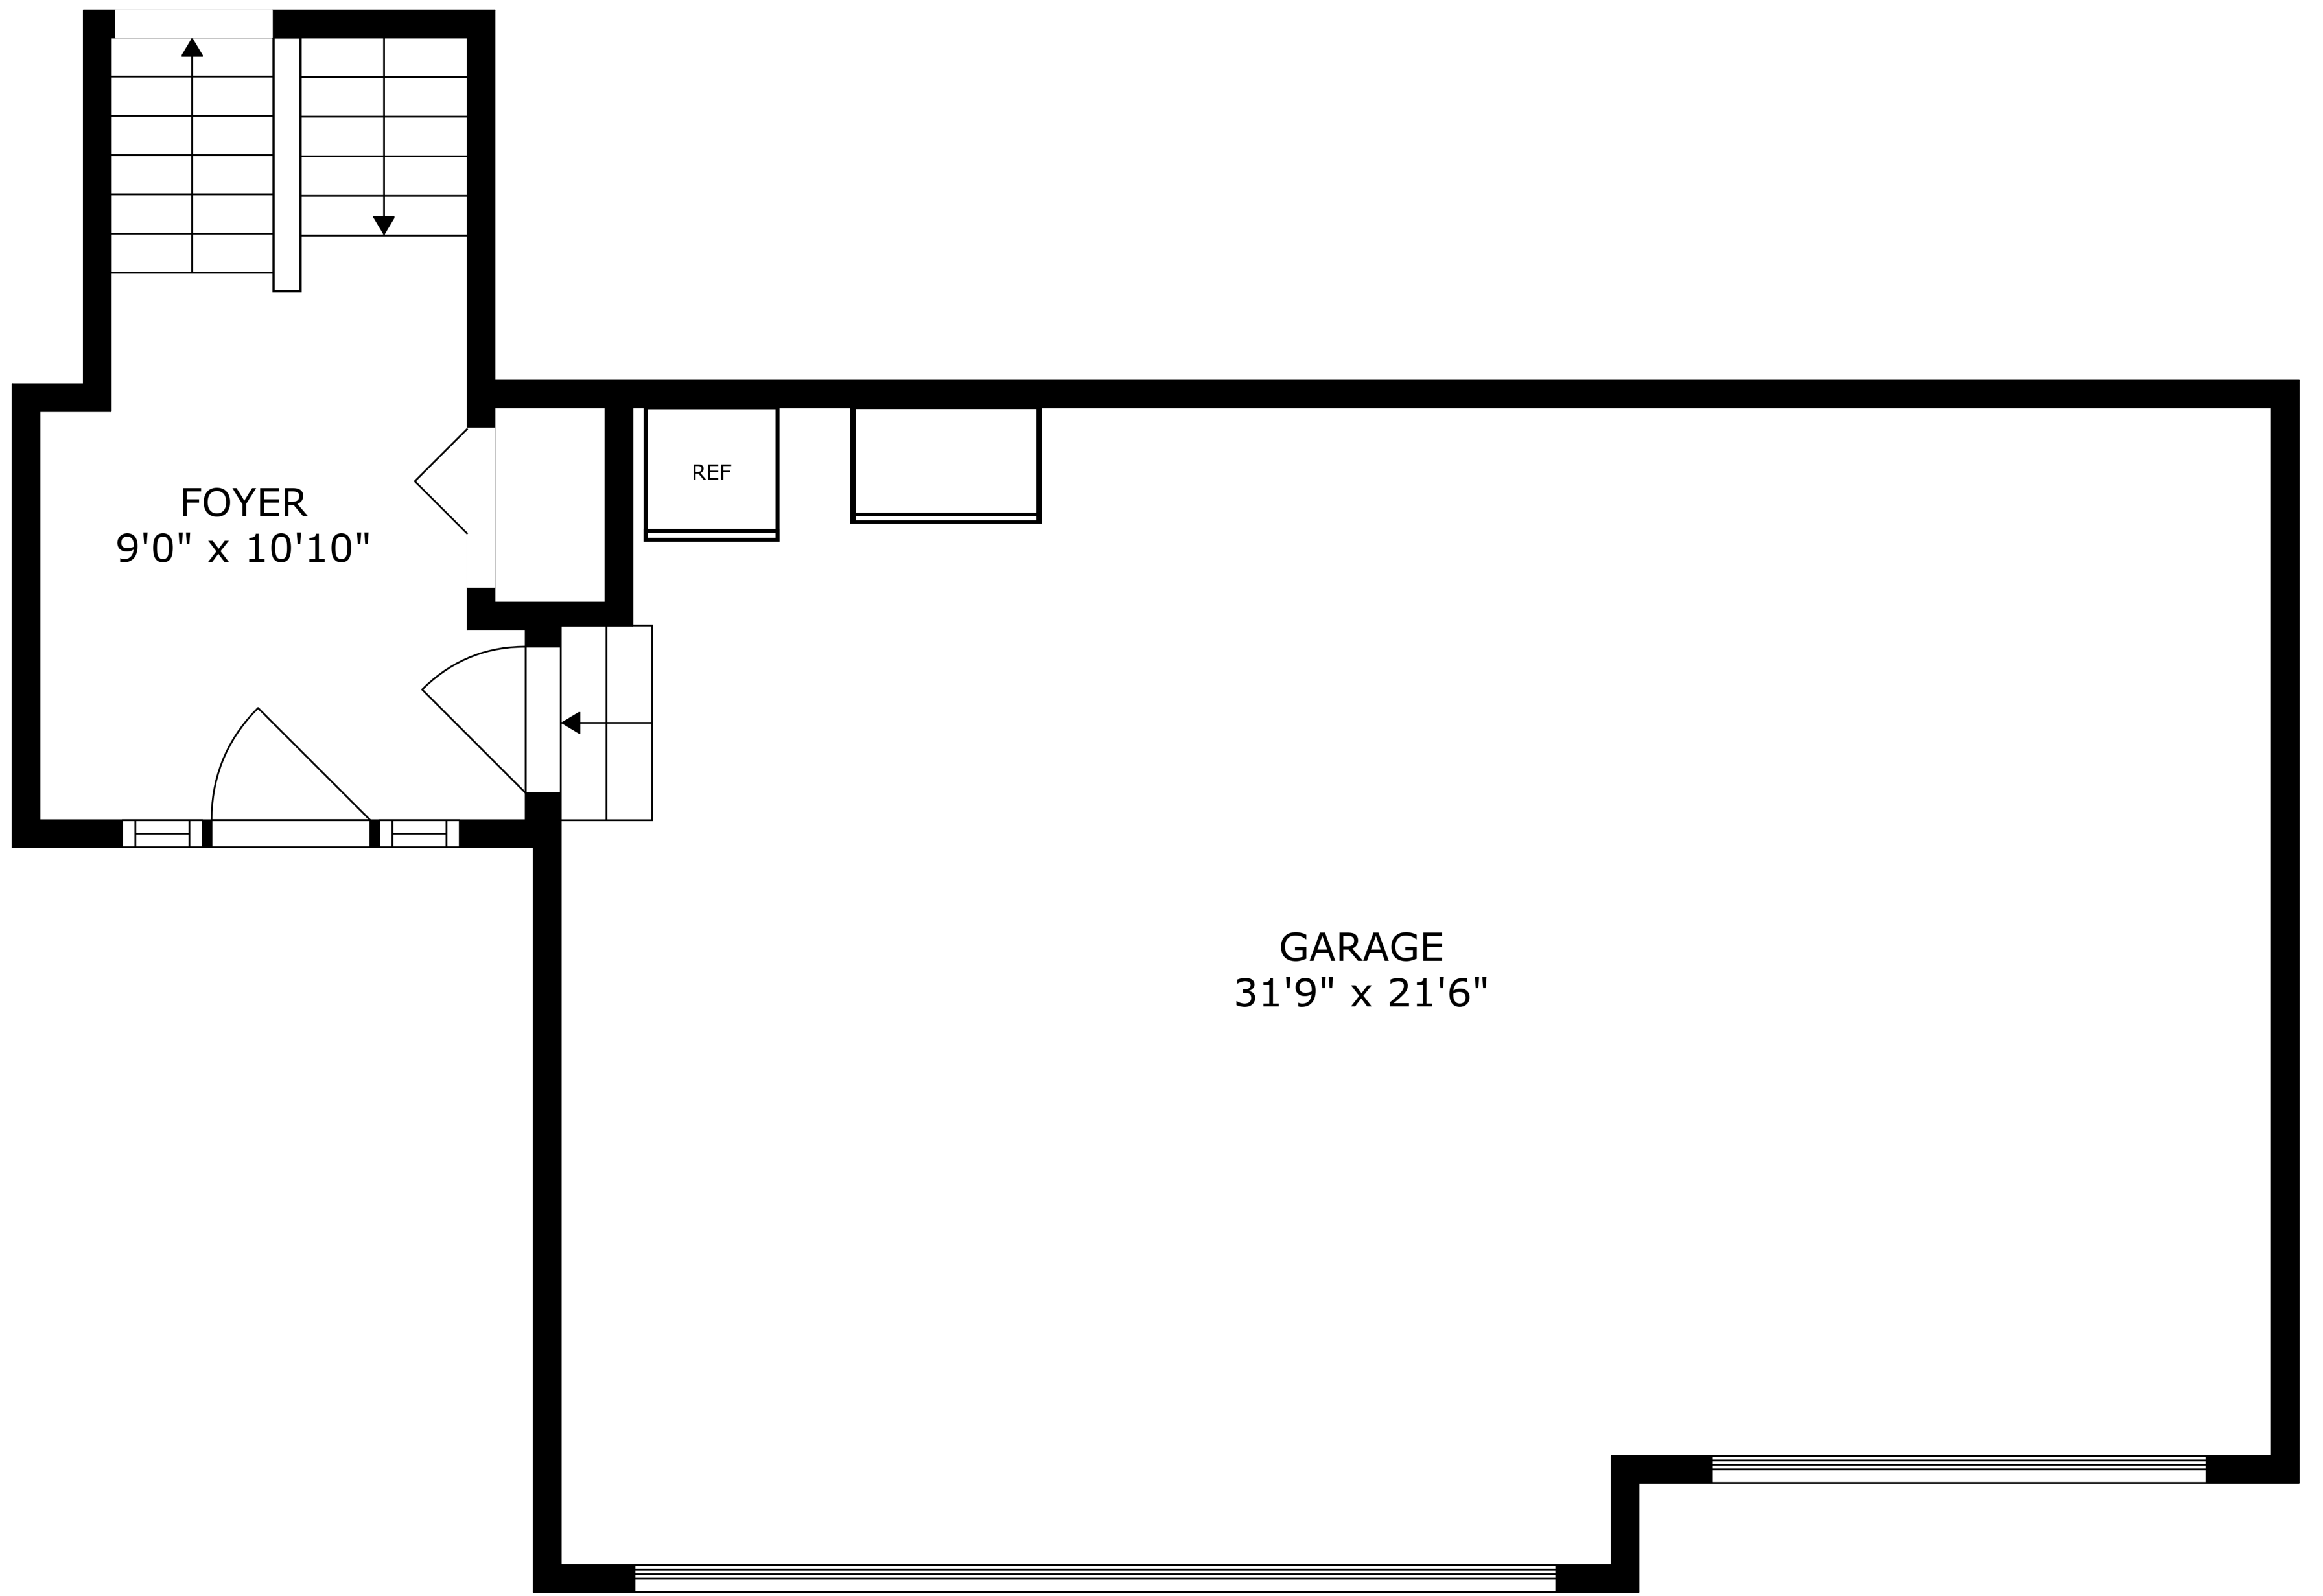

SIZES AND DIMENSIONS ARE APPROXIMATE, ACTUAL MAY VARY.

SIZES AND DIMENSIONS ARE APPROXIMATE, ACTUAL MAY VARY.

FOYER
9'0" x 10'10"

REF

GARAGE
31'9" x 21'6"

RECREATION ROOM
39'8" x 22'11"

BEDROOM
11'6" x 10'3"

BATH
5'1" x 9'5"

UTILITY
17'10" x 9'5"

STORAGE
10'1" x 14'11"

SIZES AND DIMENSIONS ARE APPROXIMATE, ACTUAL MAY VARY.