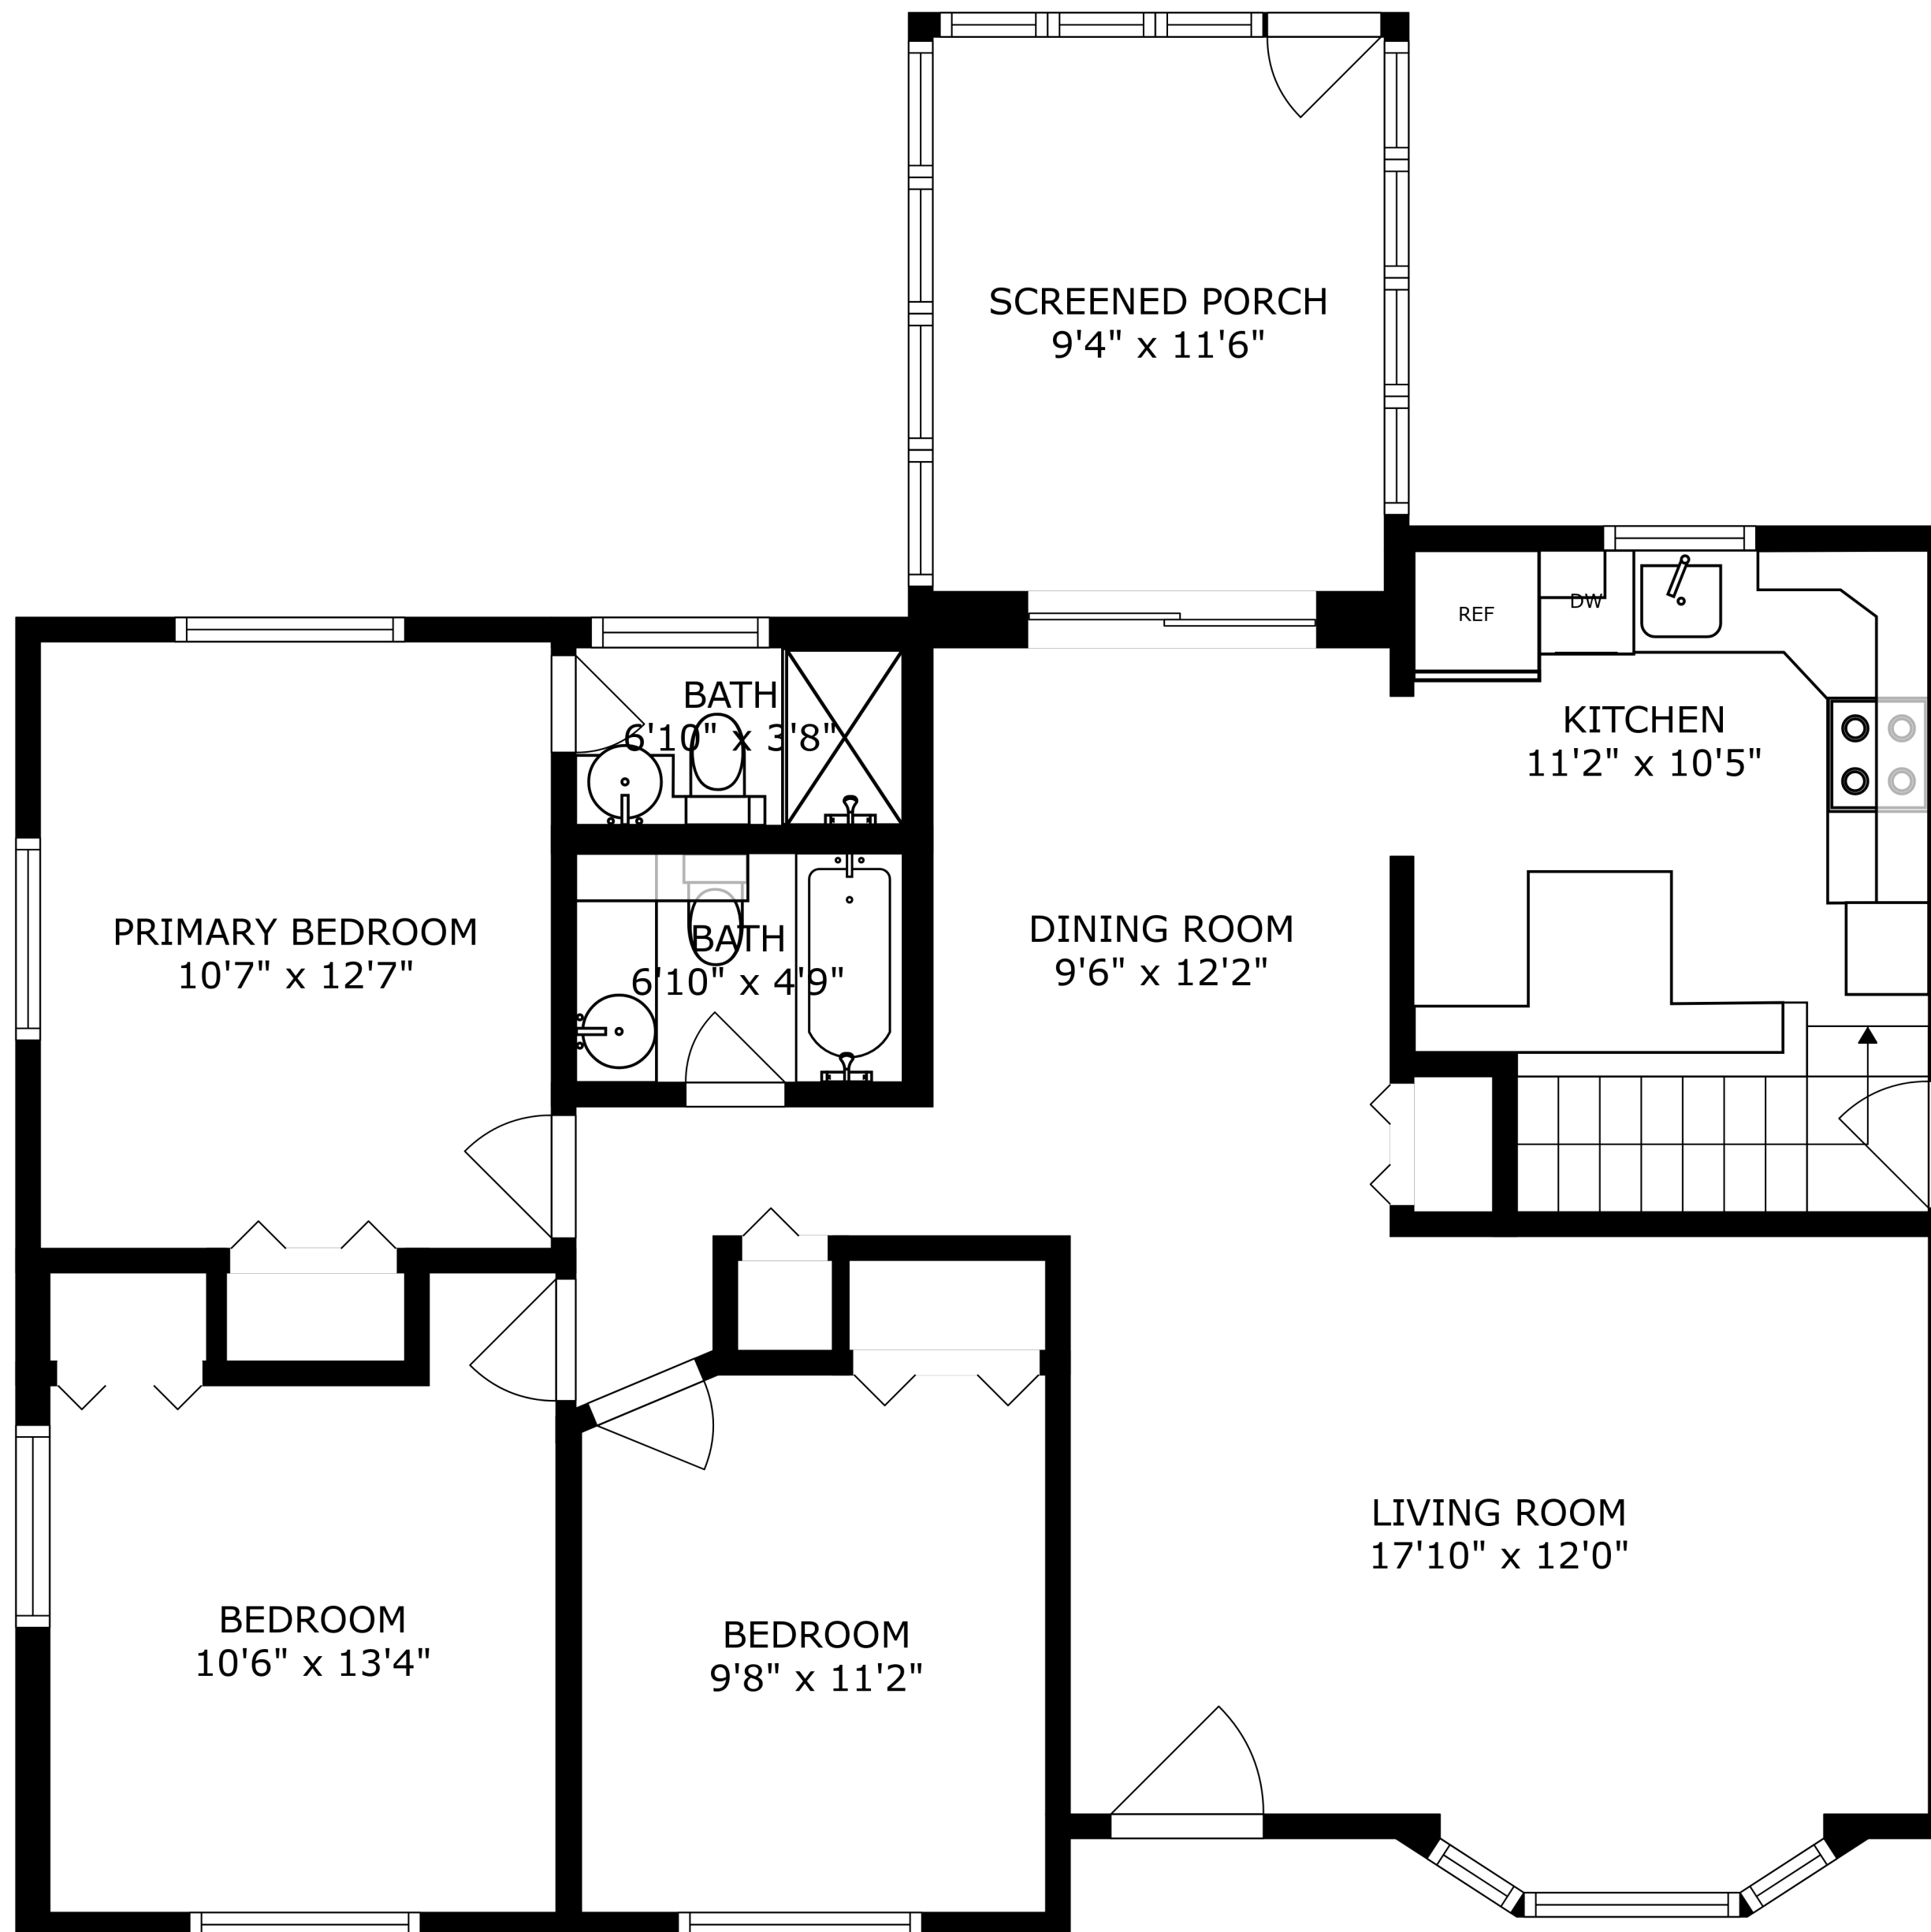

FLOOR 1

FLOOR 2

SIZES AND DIMENSIONS ARE APPROXIMATE, ACTUAL MAY VARY.

RECREATION ROOM  
10'5" x 23'6"

BEDROOM  
11'6" x 12'4"

REF

BATH

6'6" x 3'8"

LAUNDRY  
13'4" x 11'5"

D

W