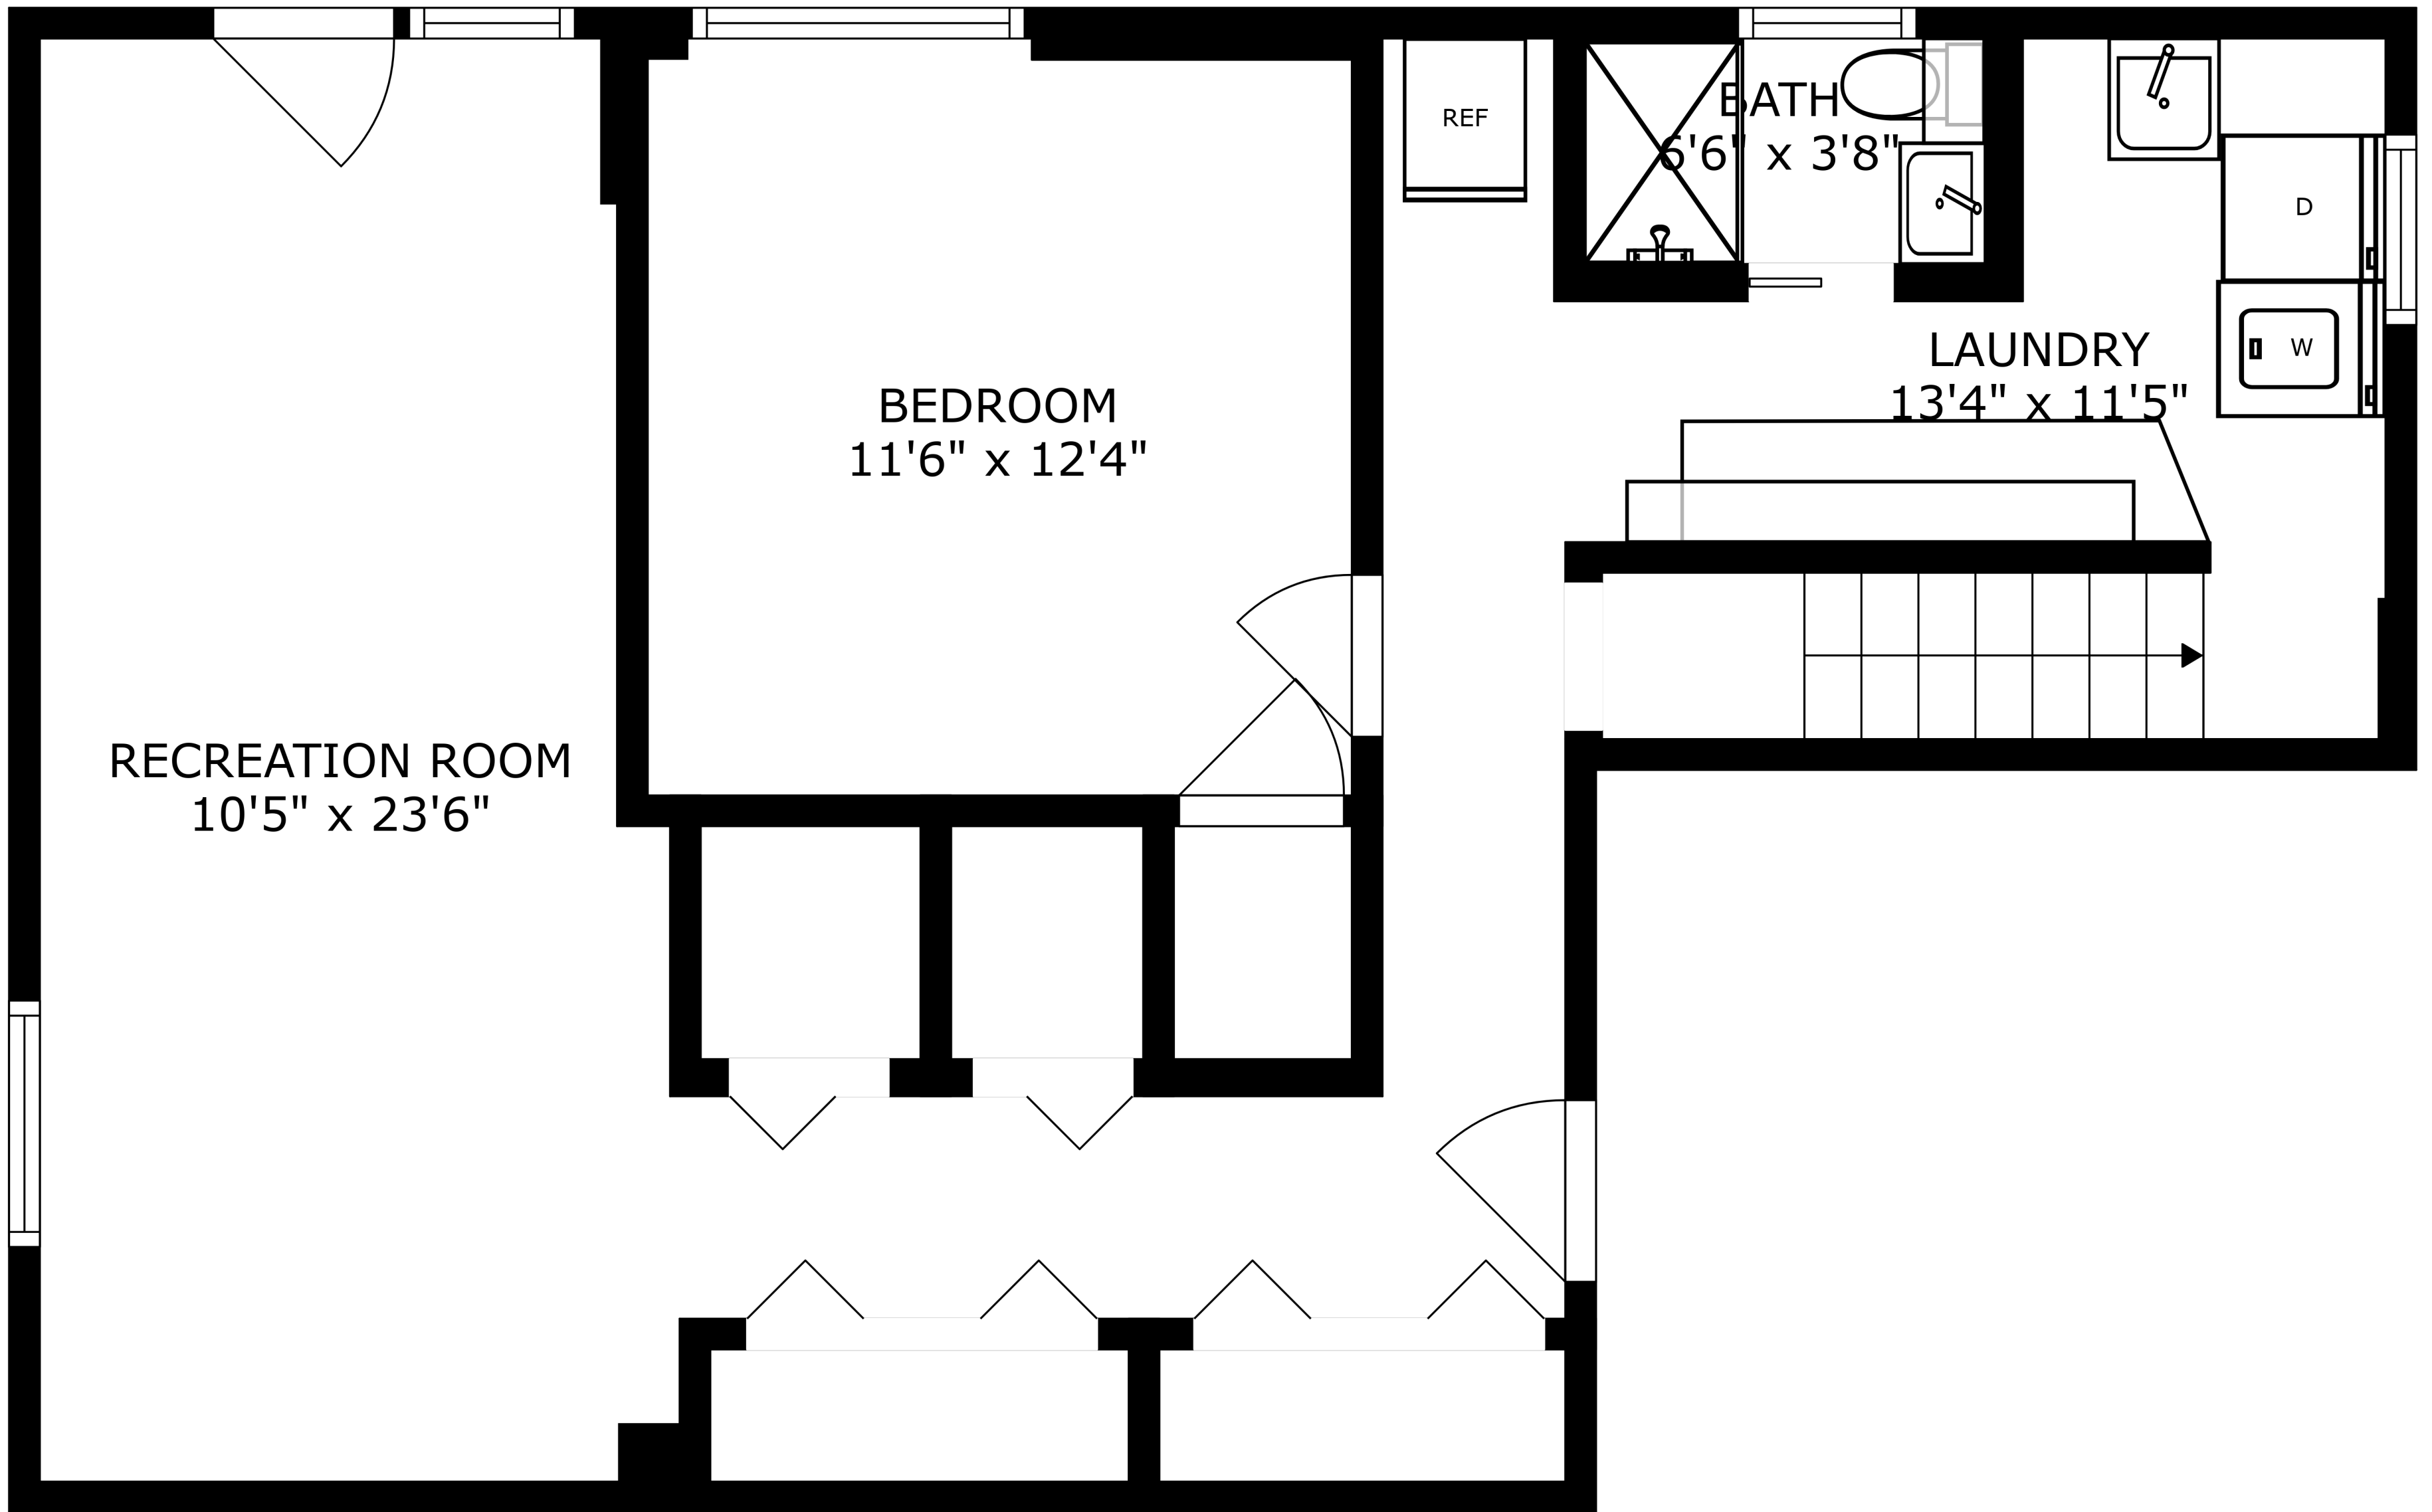

FLOOR 1

FLOOR 2

SIZES AND DIMENSIONS ARE APPROXIMATE, ACTUAL MAY VARY.

RECREATION ROOM  
10'5" x 23'6"

BEDROOM  
11'6" x 12'4"

REF

BATH

6'6" x 3'8"

LAUNDRY  
13'4" x 11'5"

D

W