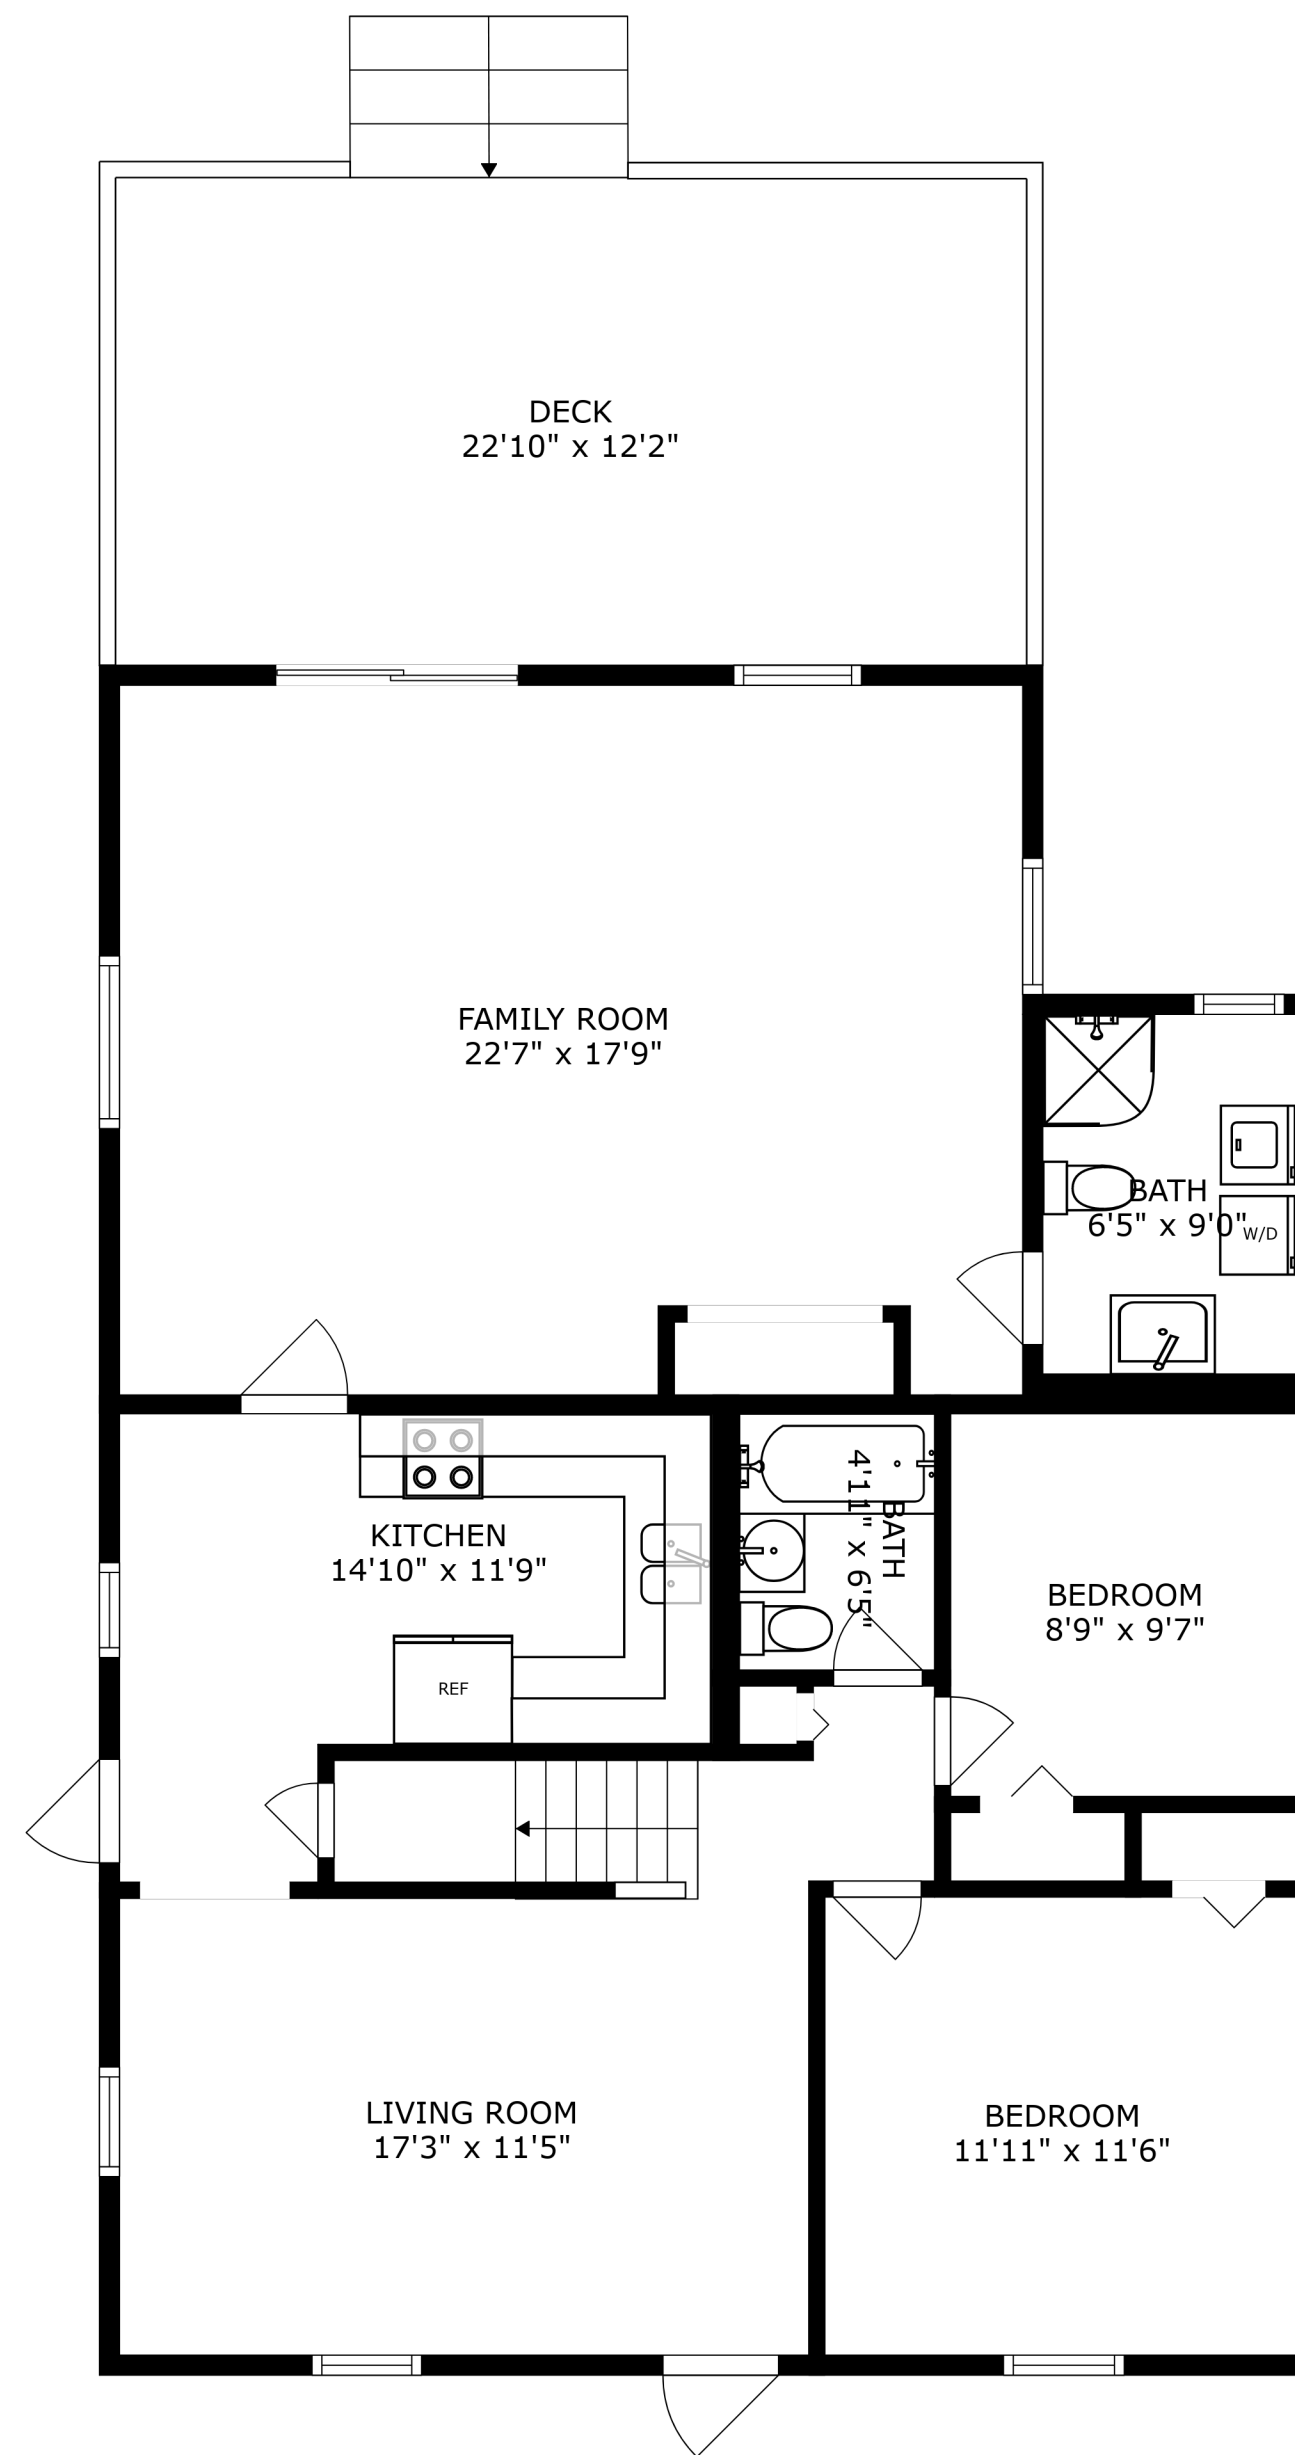

SIZES AND DIMENSIONS ARE APPROXIMATE, ACTUAL MAY VARY.

BEDROOM  
29'7" x 16'4"

SIZES AND DIMENSIONS ARE APPROXIMATE, ACTUAL MAY VARY.

SIZES AND DIMENSIONS ARE APPROXIMATE, ACTUAL MAY VARY.