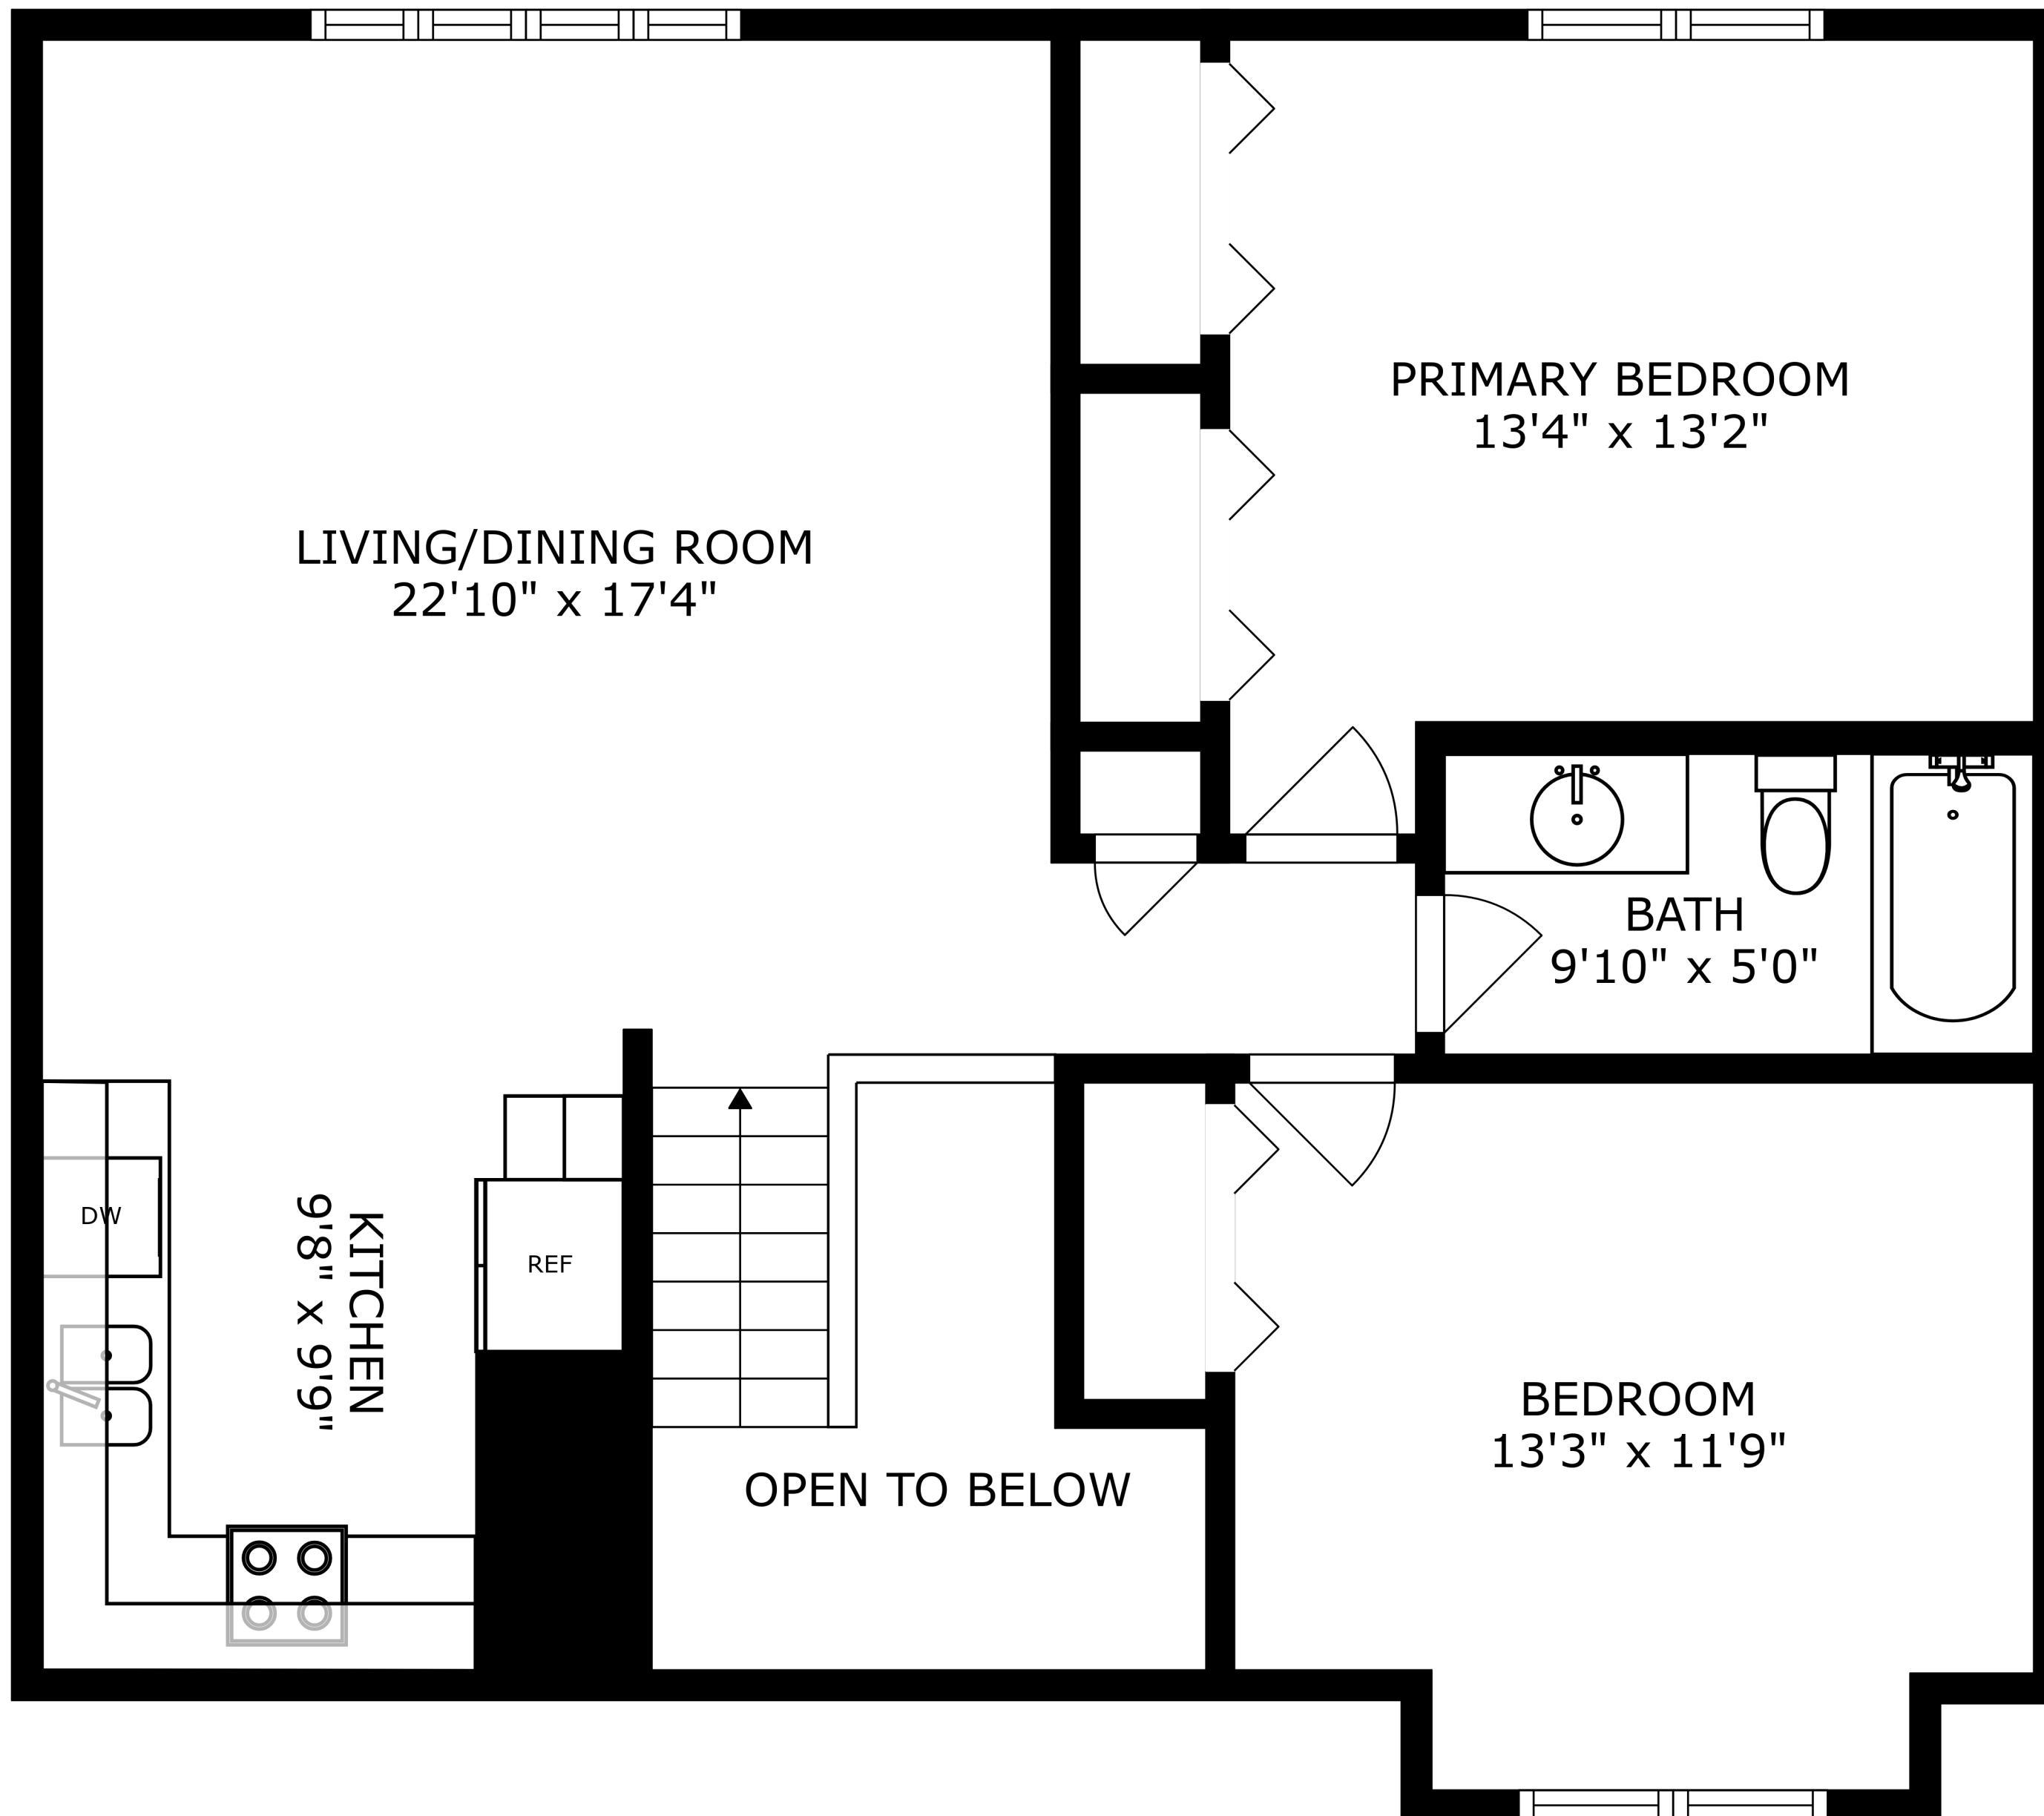

FLOOR 3

FLOOR 1

FLOOR 2

SIZES AND DIMENSIONS ARE APPROXIMATE, ACTUAL MAY VARY.

SIZES AND DIMENSIONS ARE APPROXIMATE, ACTUAL MAY VARY.

GARAGE  
19'2" x 23'11"

FOYER  
9'2" x 5'2"

SIZES AND DIMENSIONS ARE APPROXIMATE, ACTUAL MAY VARY.