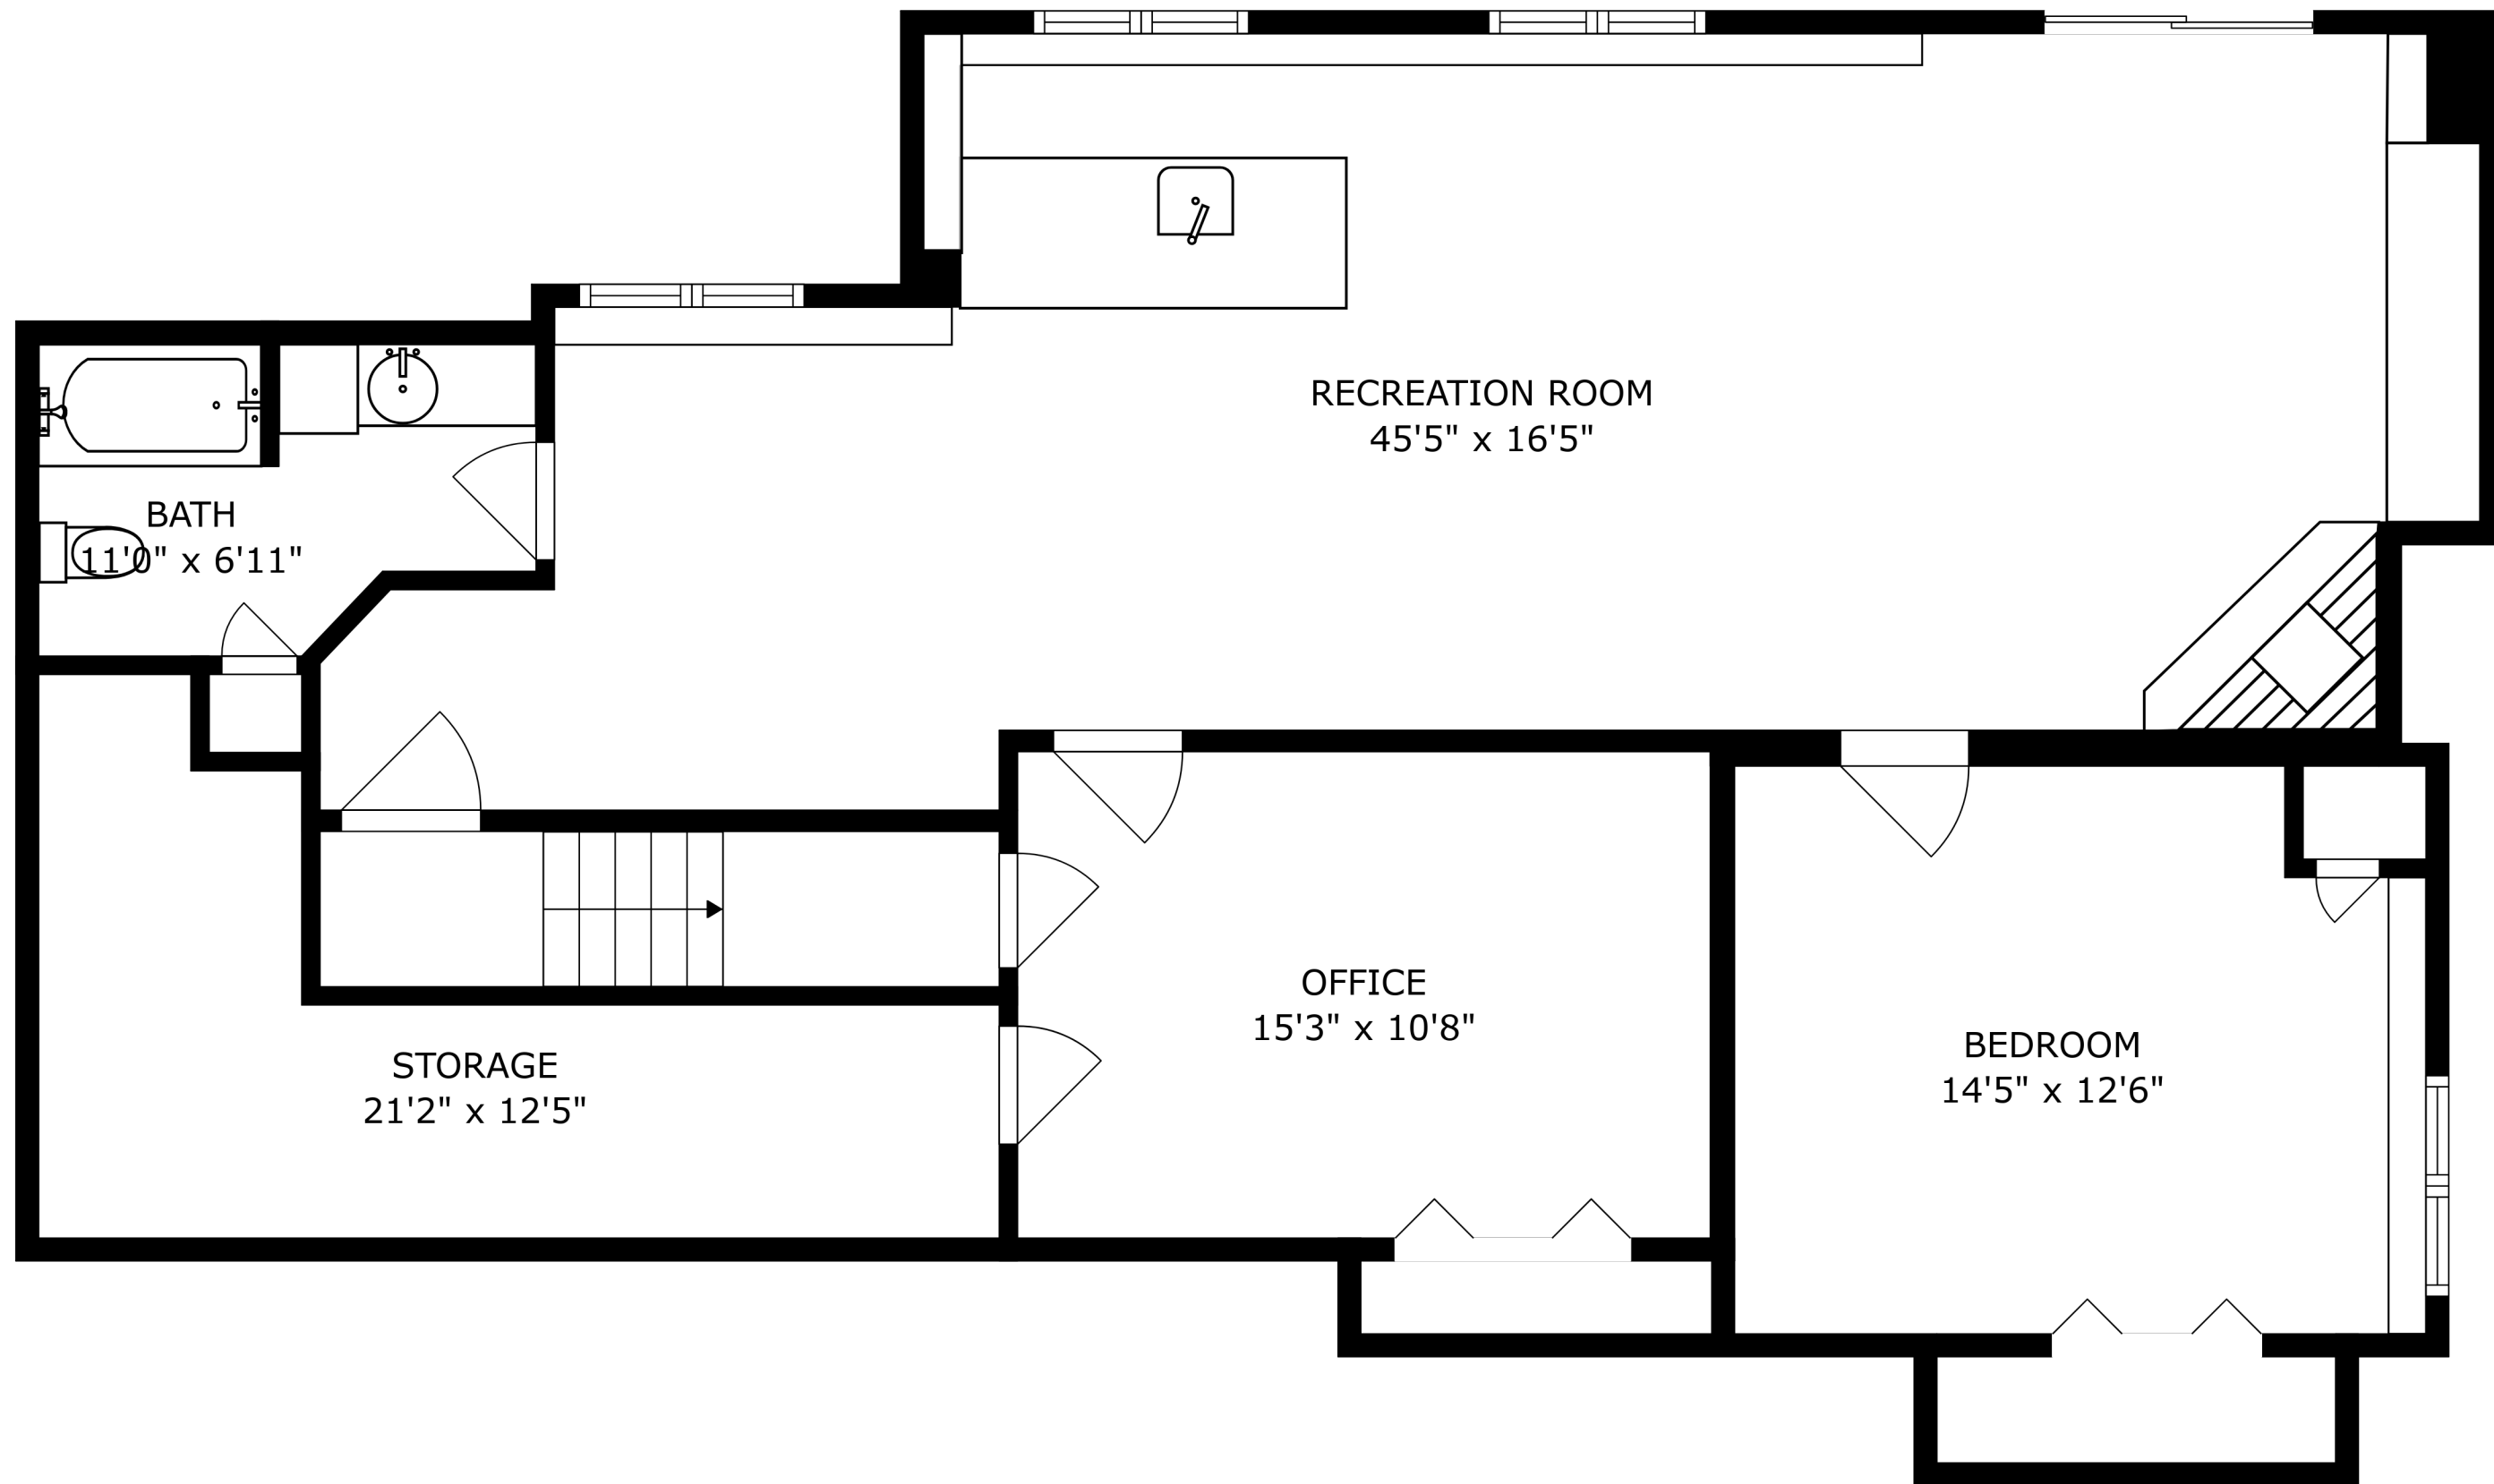

FLOOR 2

PATIO
23'10" x 15'7"

FLOOR 1

SIZES AND DIMENSIONS ARE APPROXIMATE, ACTUAL MAY VARY.

SIZES AND DIMENSIONS ARE APPROXIMATE, ACTUAL MAY VARY.

PATIO
23'10" x 15'7"

SIZES AND DIMENSIONS ARE APPROXIMATE, ACTUAL MAY VARY.