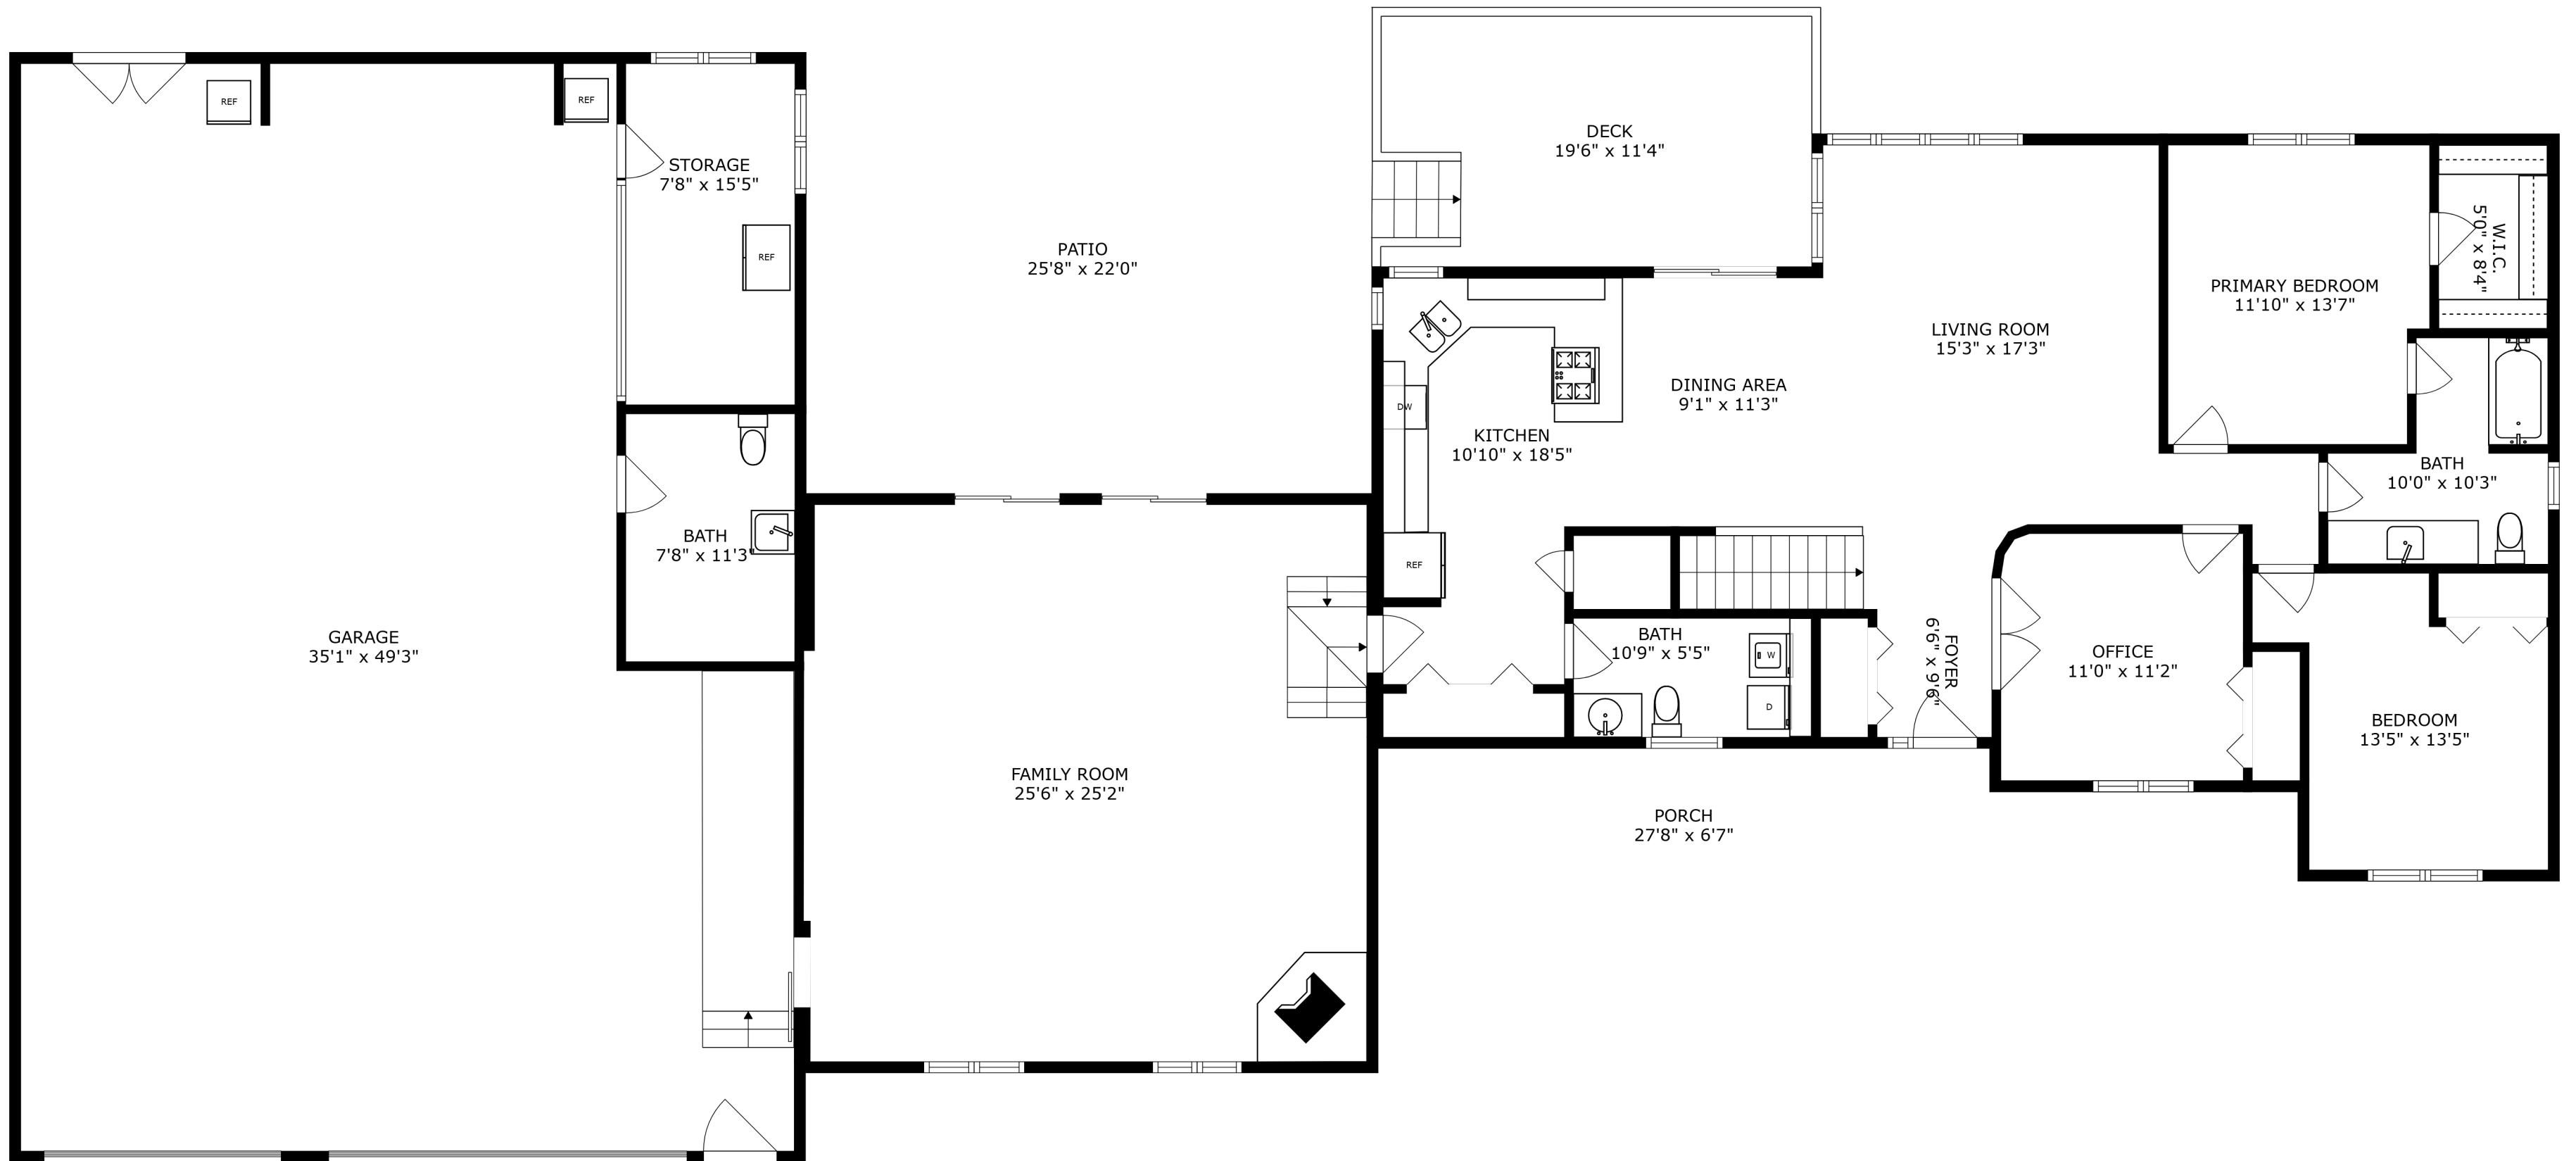

FLOOR 2

PATIO
23'10" x 15'7"

FLOOR 1

SIZES AND DIMENSIONS ARE APPROXIMATE, ACTUAL MAY VARY.

SIZES AND DIMENSIONS ARE APPROXIMATE, ACTUAL MAY VARY.

PATIO
23'10" x 15'7"

SIZES AND DIMENSIONS ARE APPROXIMATE, ACTUAL MAY VARY.