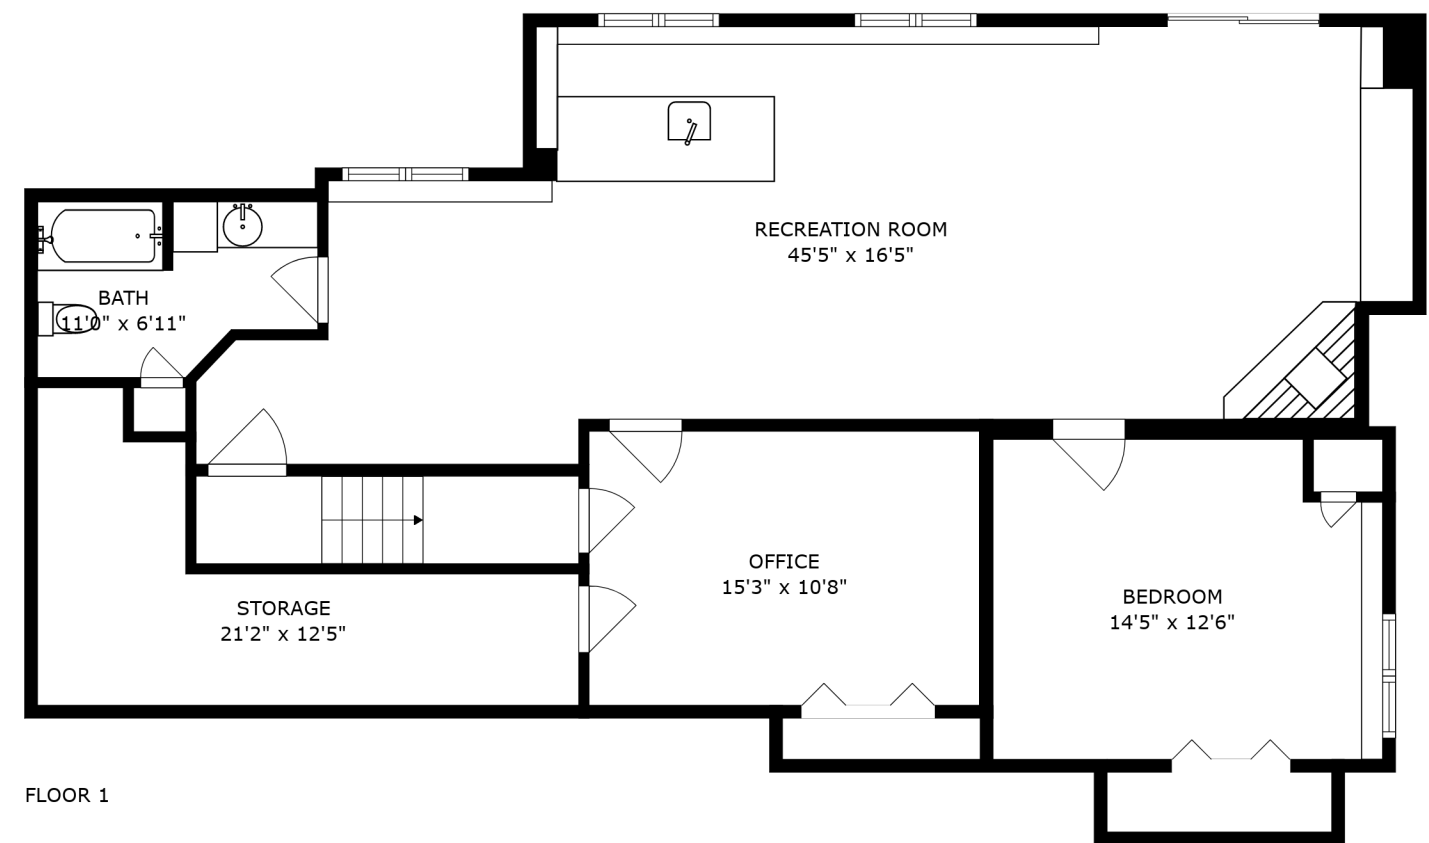

FLOOR 2

PATIO
23'10" x 15'7"

FLOOR 1

SIZES AND DIMENSIONS ARE APPROXIMATE, ACTUAL MAY VARY.

SIZES AND DIMENSIONS ARE APPROXIMATE, ACTUAL MAY VARY.

PATIO
23'10" x 15'7"

SIZES AND DIMENSIONS ARE APPROXIMATE, ACTUAL MAY VARY.