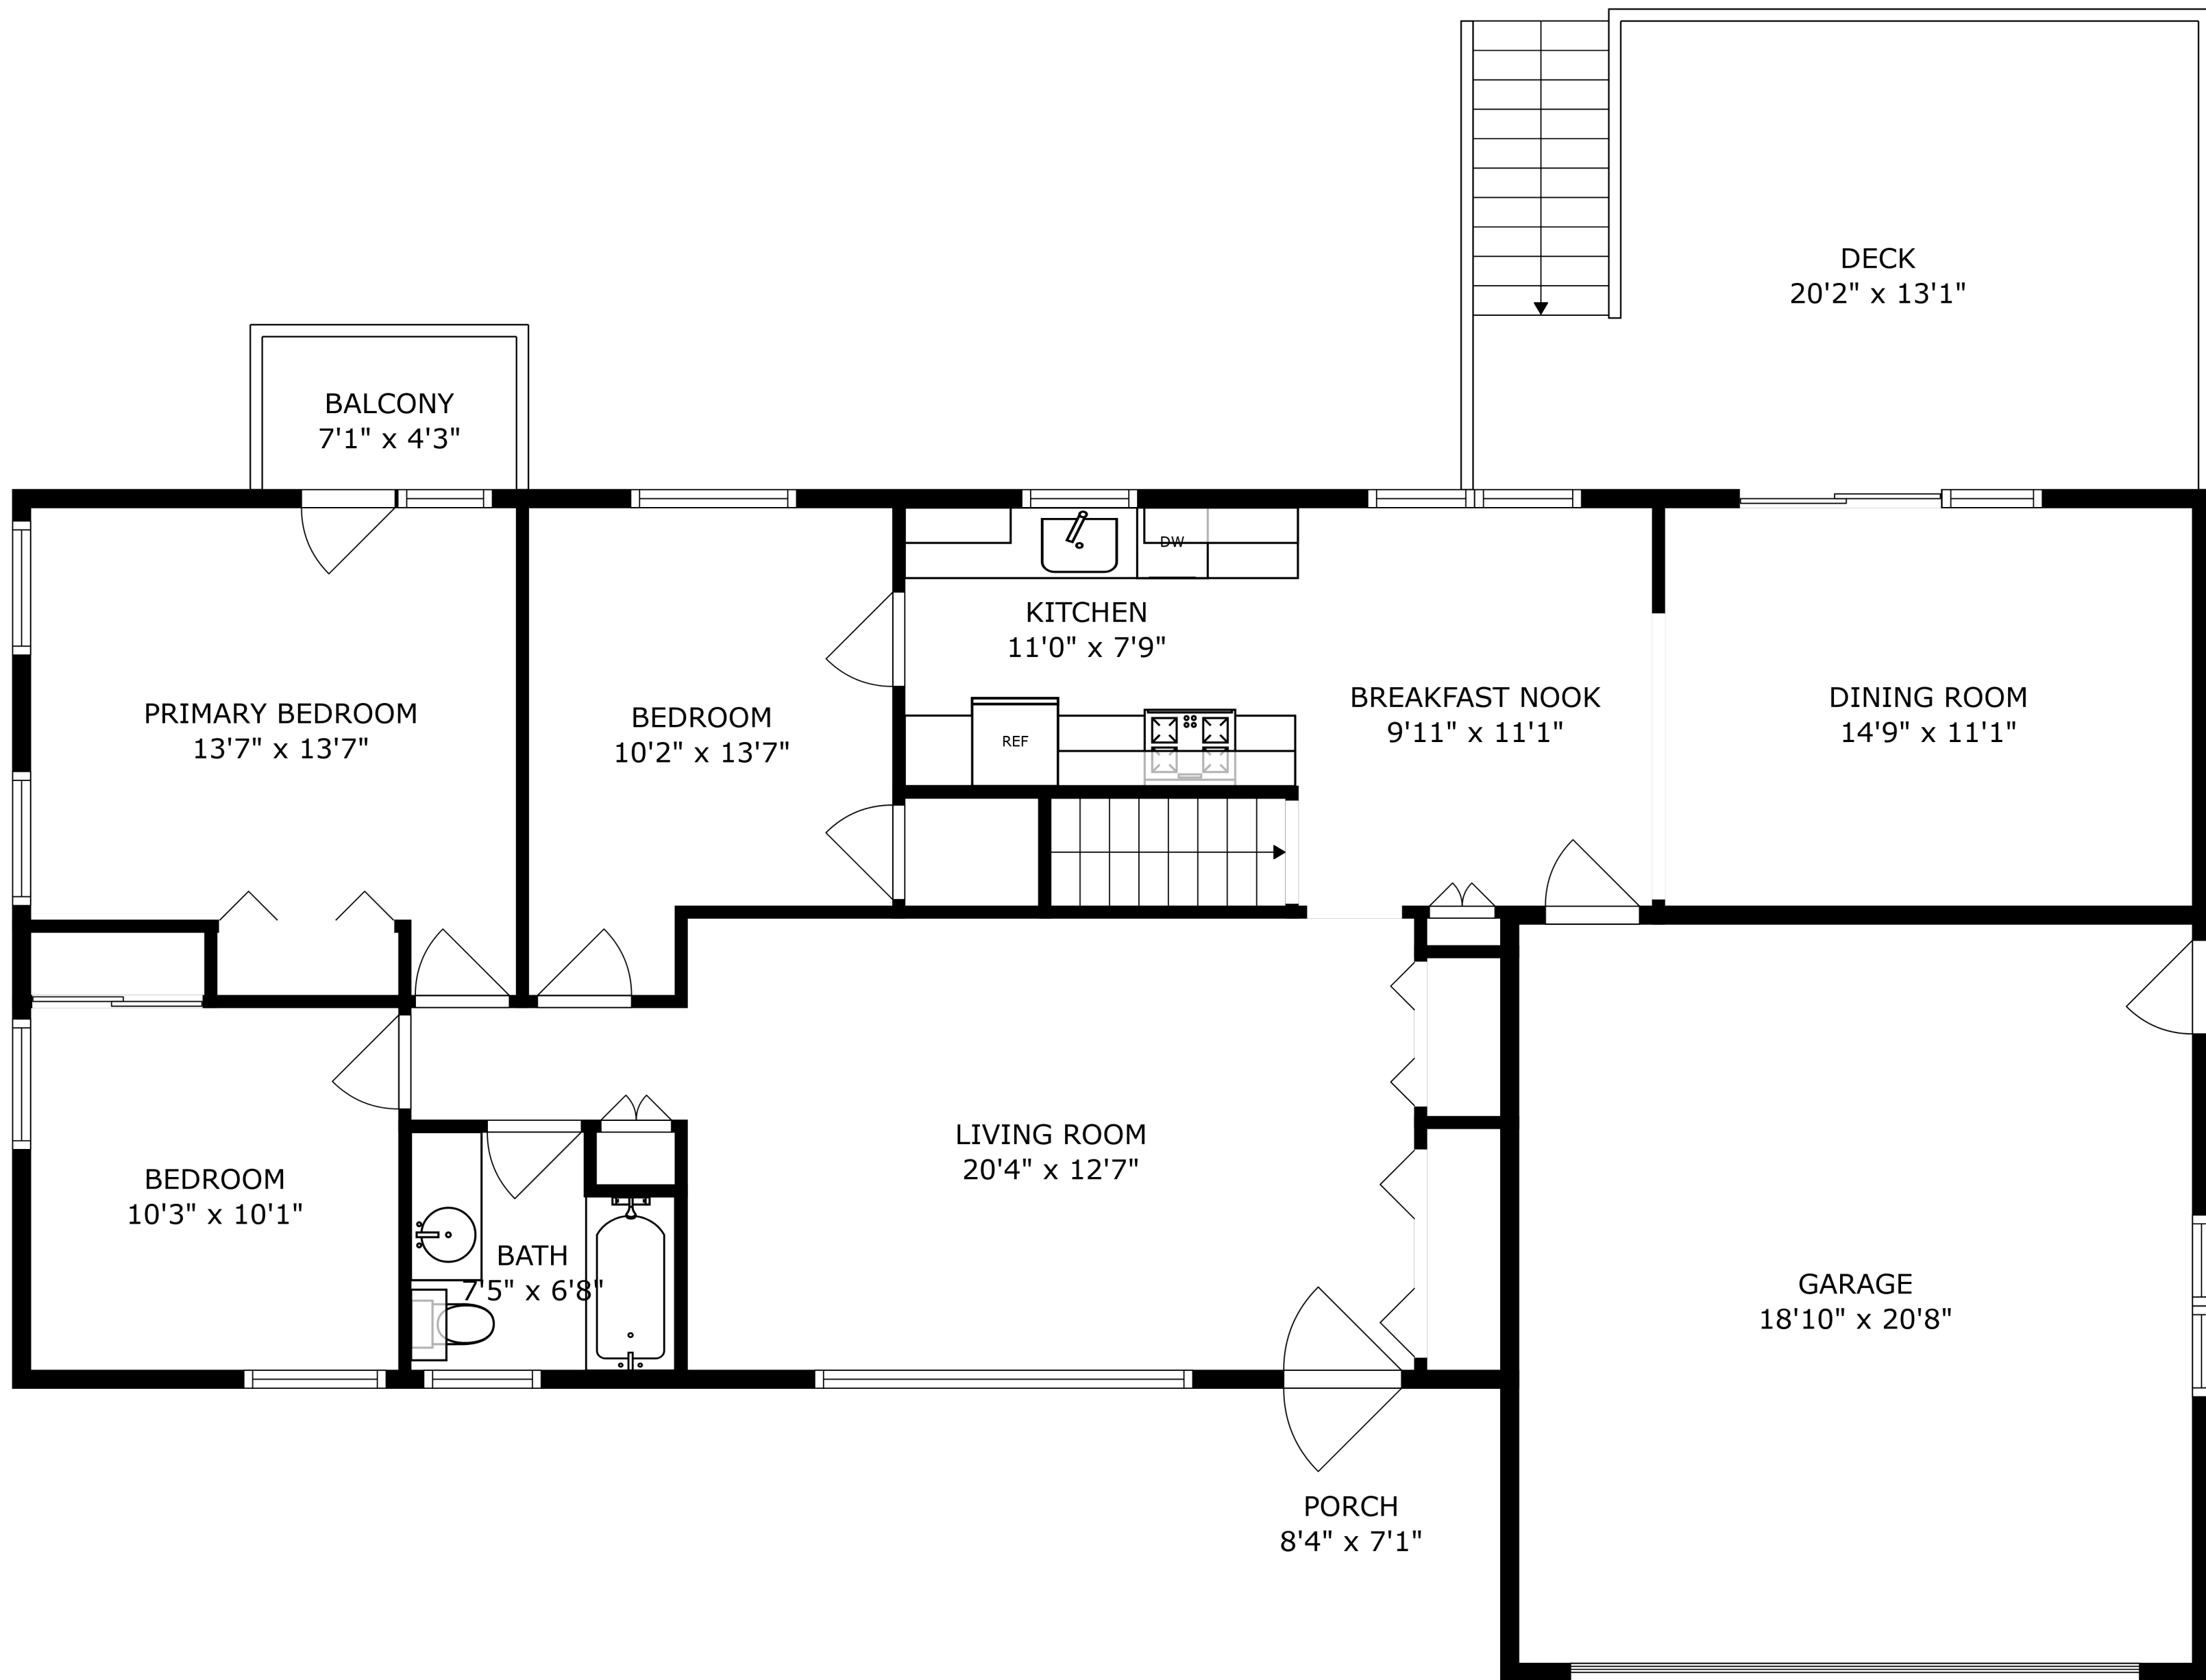

SIZES AND DIMENSIONS ARE APPROXIMATE, ACTUAL MAY VARY.

SIZES AND DIMENSIONS ARE APPROXIMATE, ACTUAL MAY VARY.

PATIO  
21'3" x 12'4"