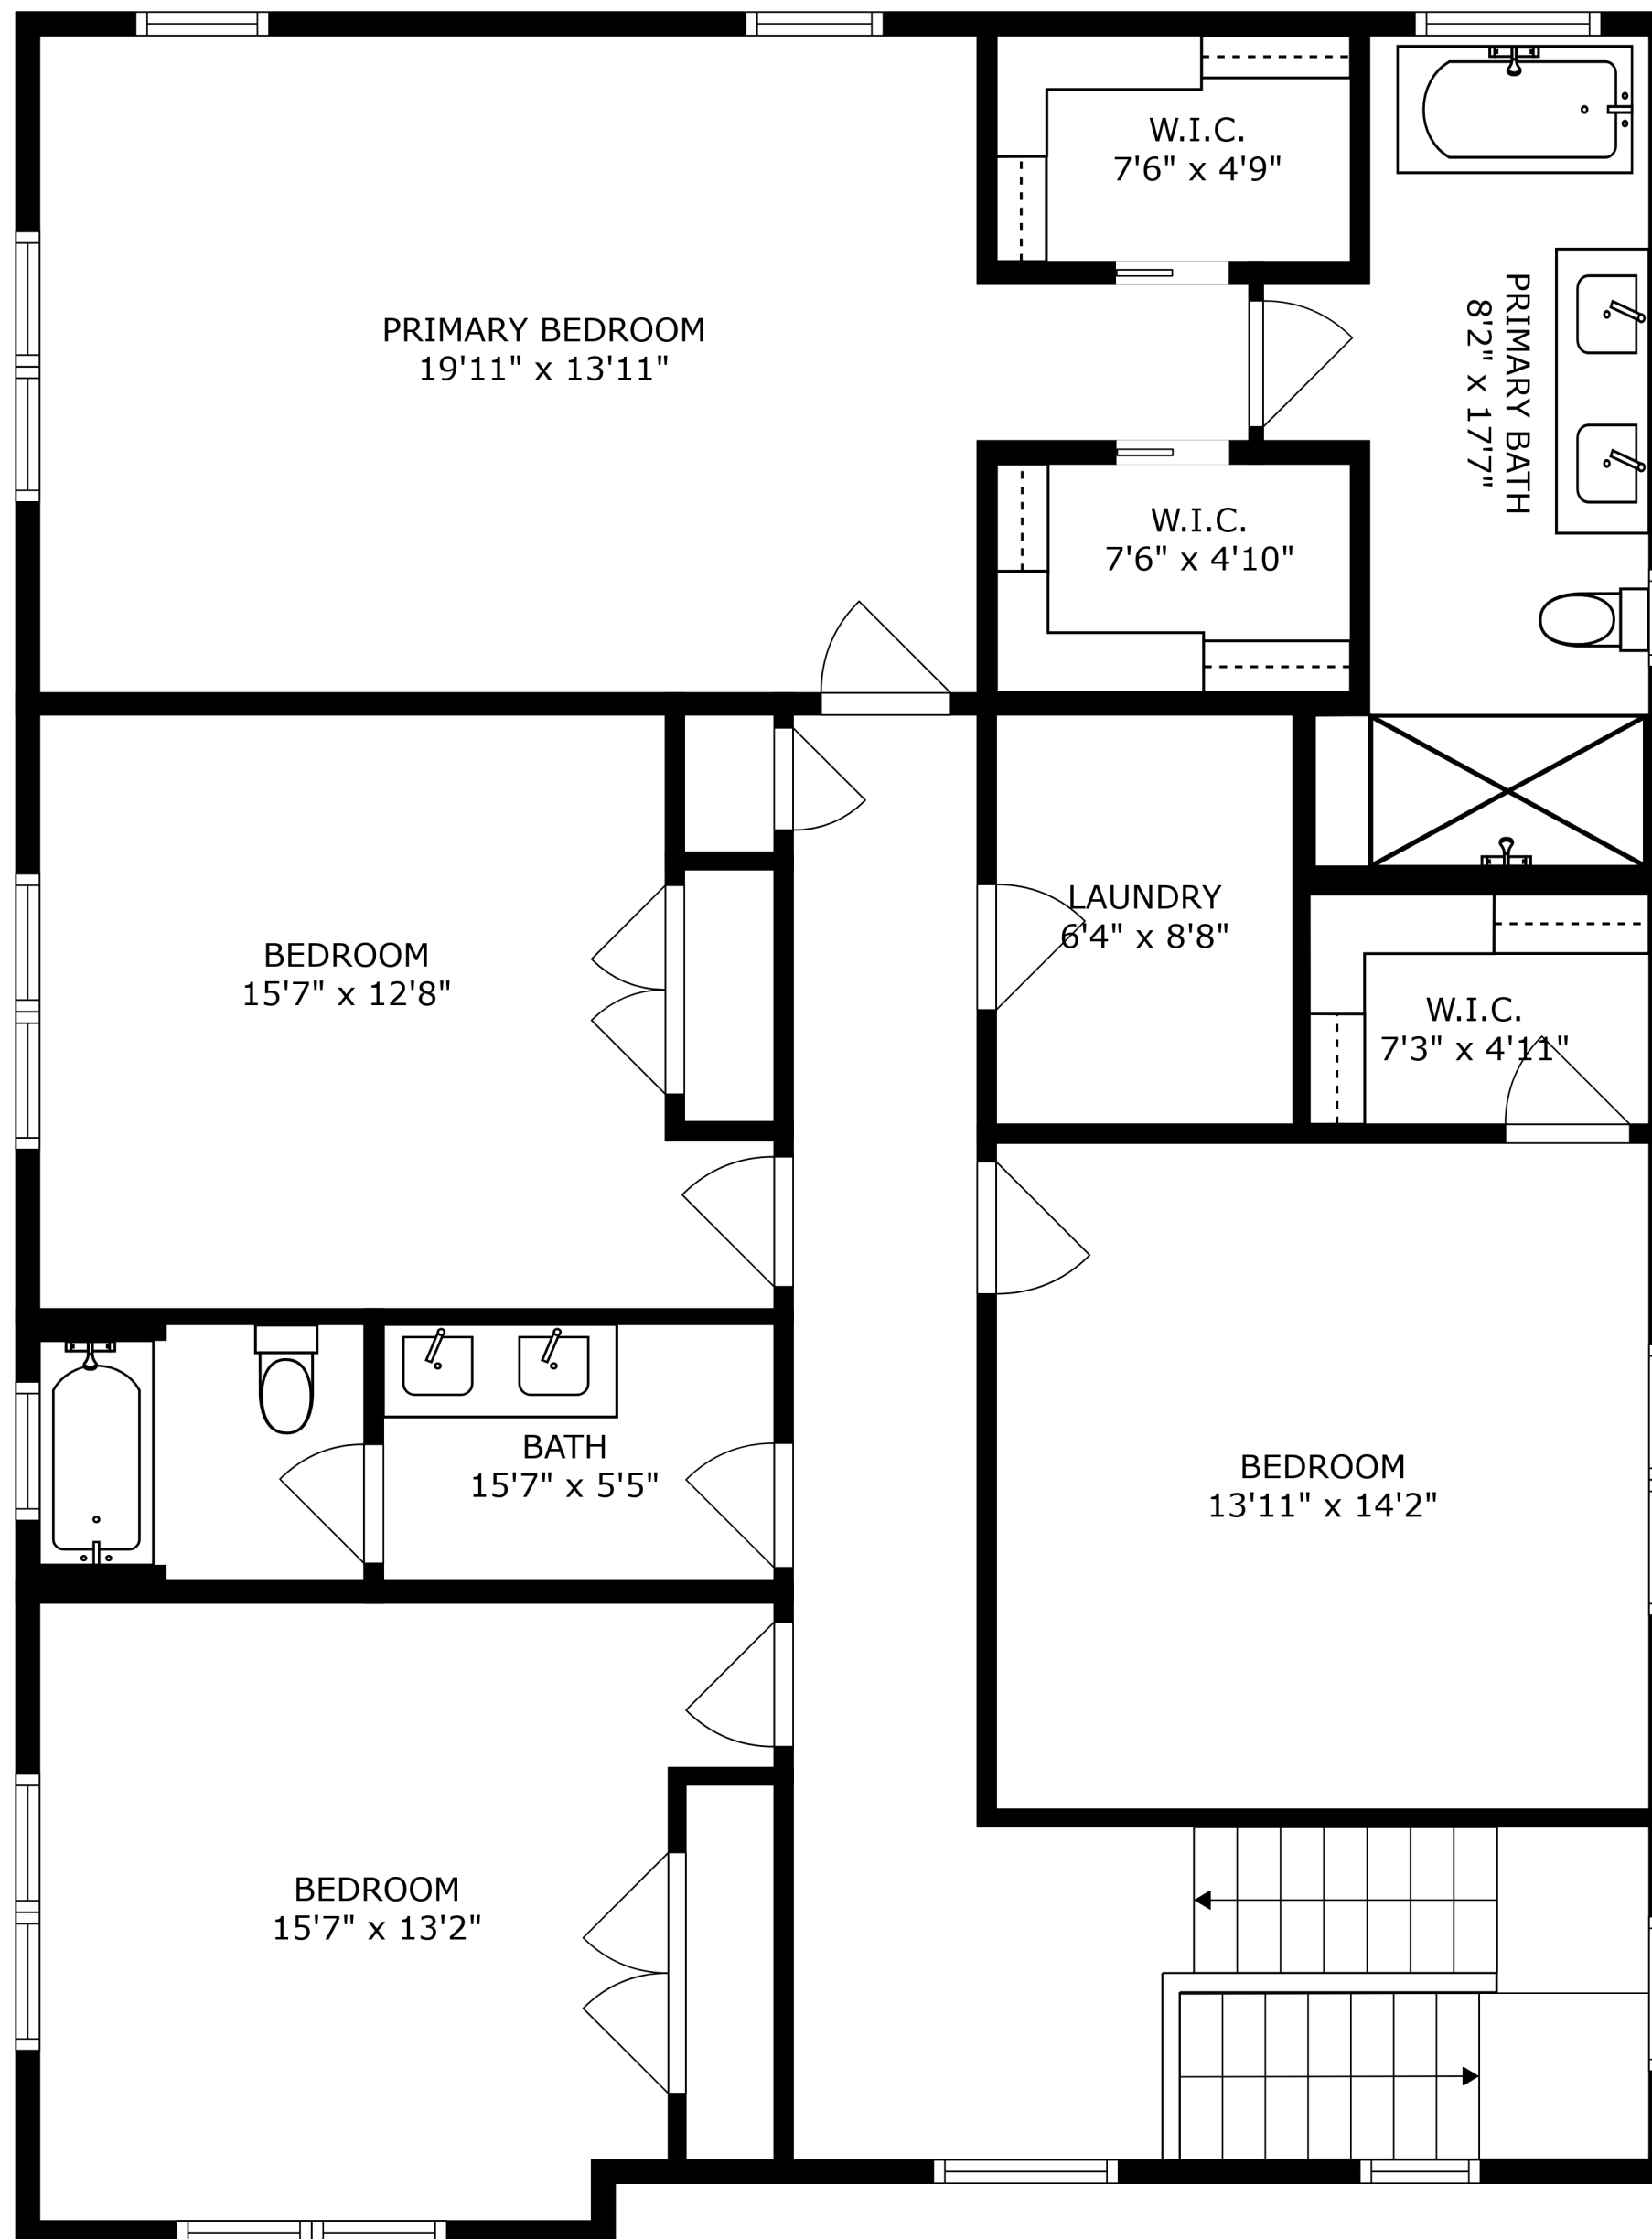

FLOOR 1

FLOOR 2

FLOOR 3

SIZES AND DIMENSIONS ARE APPROXIMATE, ACTUAL MAY VARY.

SIZES AND DIMENSIONS ARE APPROXIMATE, ACTUAL MAY VARY.

RECREATION ROOM
32'9" x 24'0"

UTILITY ROOM
9'8" x 8'3"

STORAGE
5'0" x 15'10"

STORAGE
3'7" x 10'4"

SIZES AND DIMENSIONS ARE APPROXIMATE, ACTUAL MAY VARY.