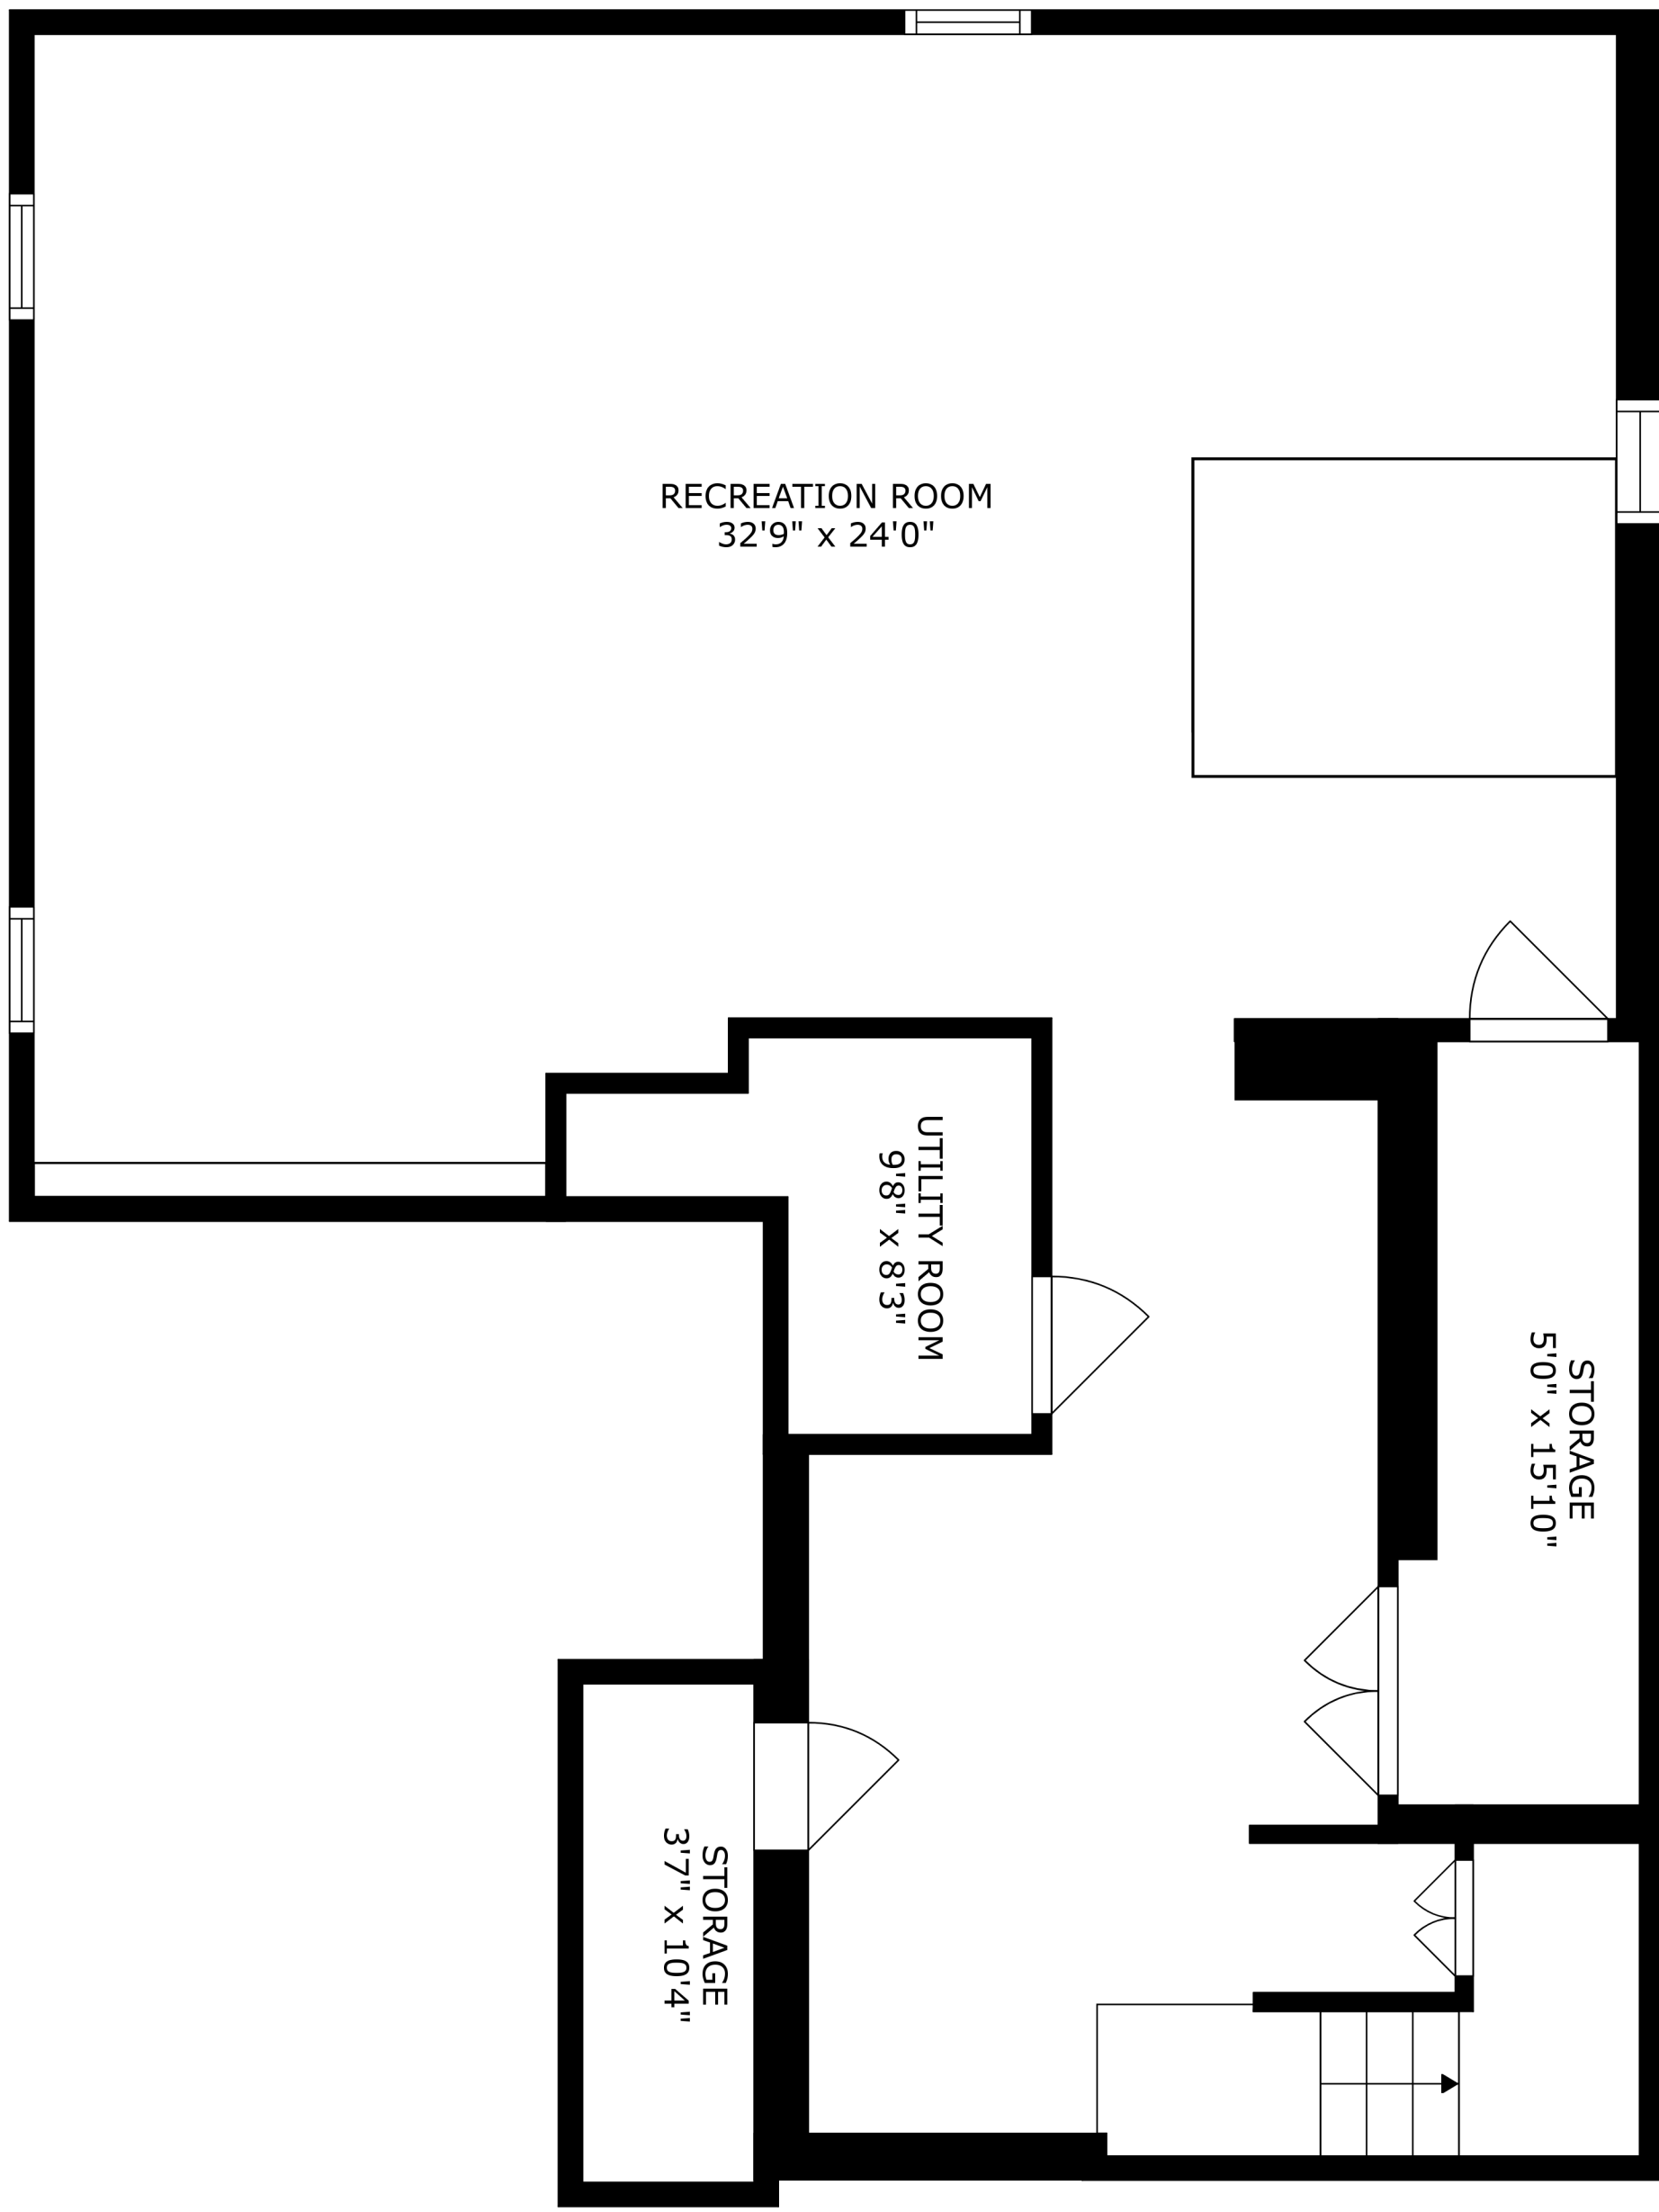

FLOOR 1

FLOOR 2

FLOOR 3

SIZES AND DIMENSIONS ARE APPROXIMATE, ACTUAL MAY VARY.

SIZES AND DIMENSIONS ARE APPROXIMATE, ACTUAL MAY VARY.

RECREATION ROOM
32'9" x 24'0"

UTILITY ROOM
9'8" x 8'3"

STORAGE
5'0" x 15'10"

STORAGE
3'7" x 10'4"

SIZES AND DIMENSIONS ARE APPROXIMATE, ACTUAL MAY VARY.