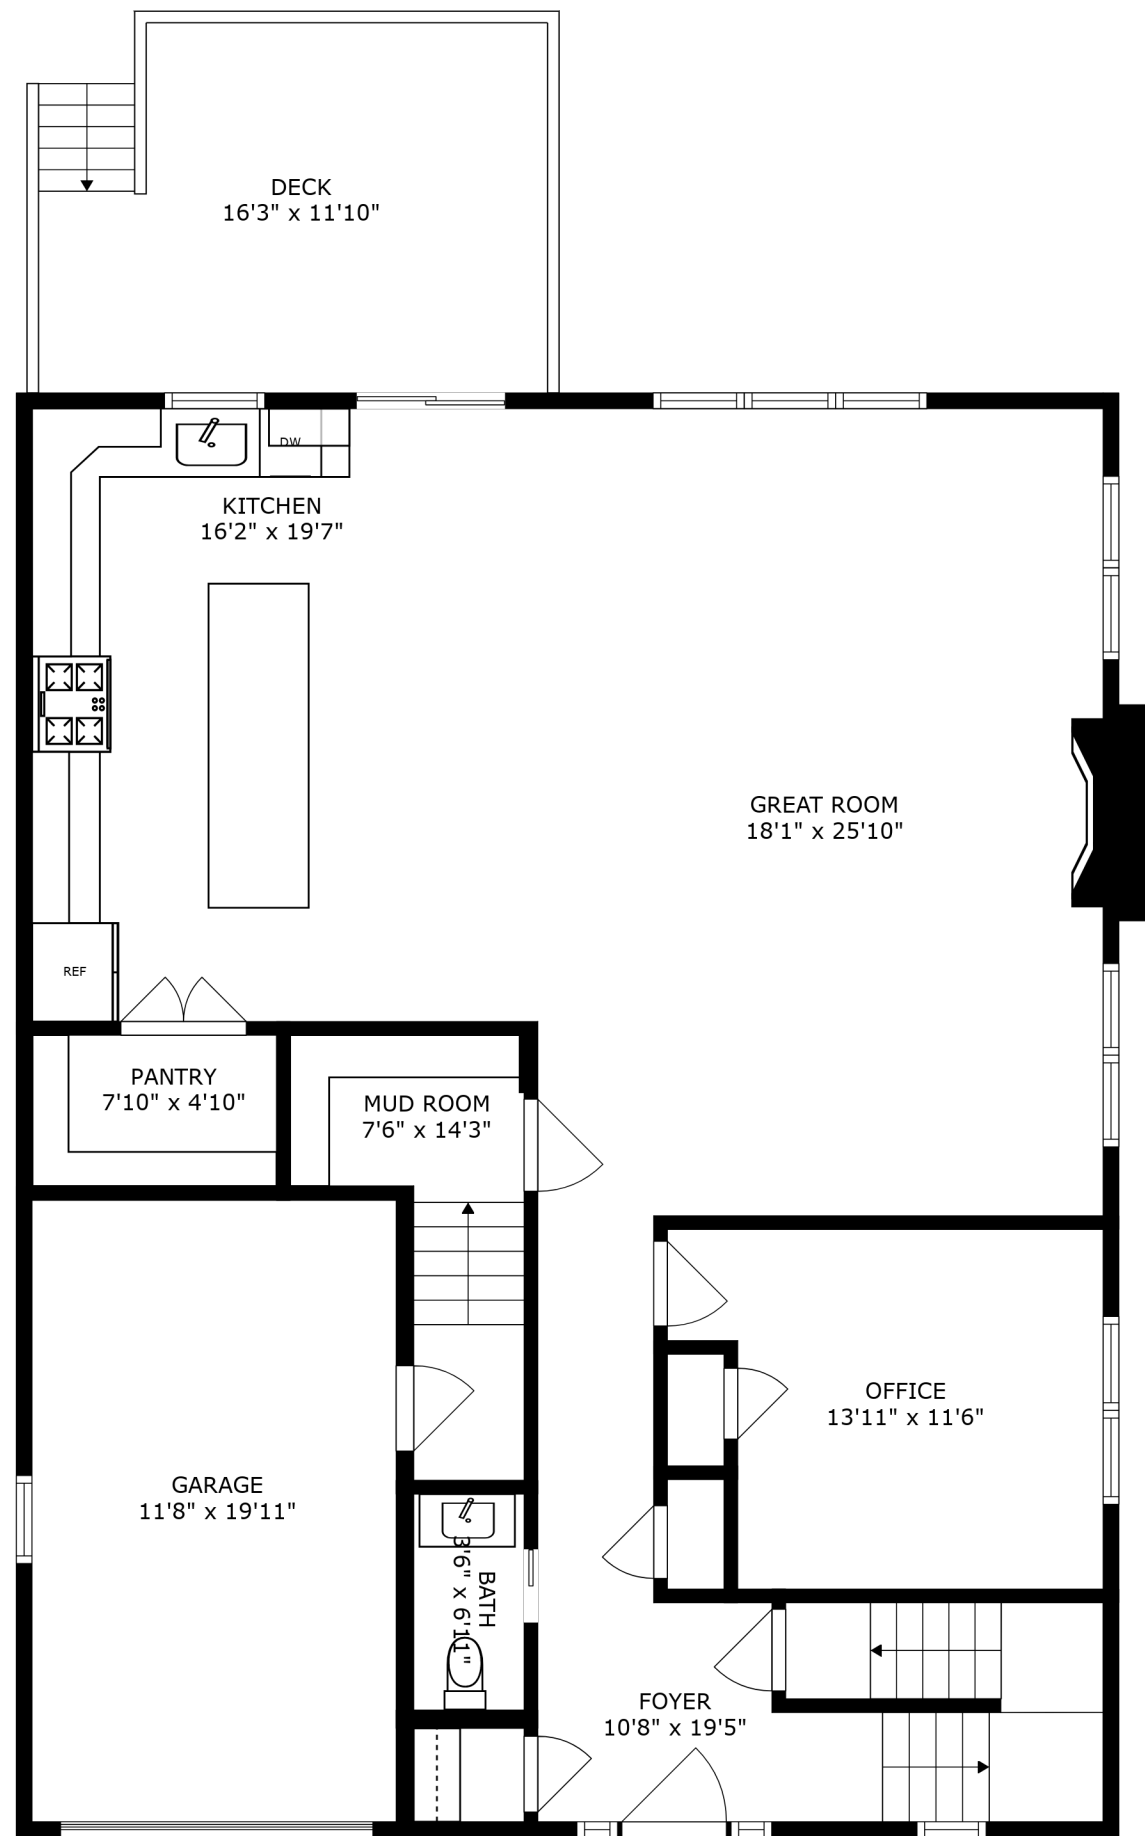

FLOOR 1

FLOOR 2

FLOOR 3

SIZES AND DIMENSIONS ARE APPROXIMATE, ACTUAL MAY VARY.

SIZES AND DIMENSIONS ARE APPROXIMATE, ACTUAL MAY VARY.

RECREATION ROOM
32'9" x 24'0"

UTILITY ROOM
9'8" x 8'3"

STORAGE
5'0" x 15'10"

STORAGE
3'7" x 10'4"

SIZES AND DIMENSIONS ARE APPROXIMATE, ACTUAL MAY VARY.