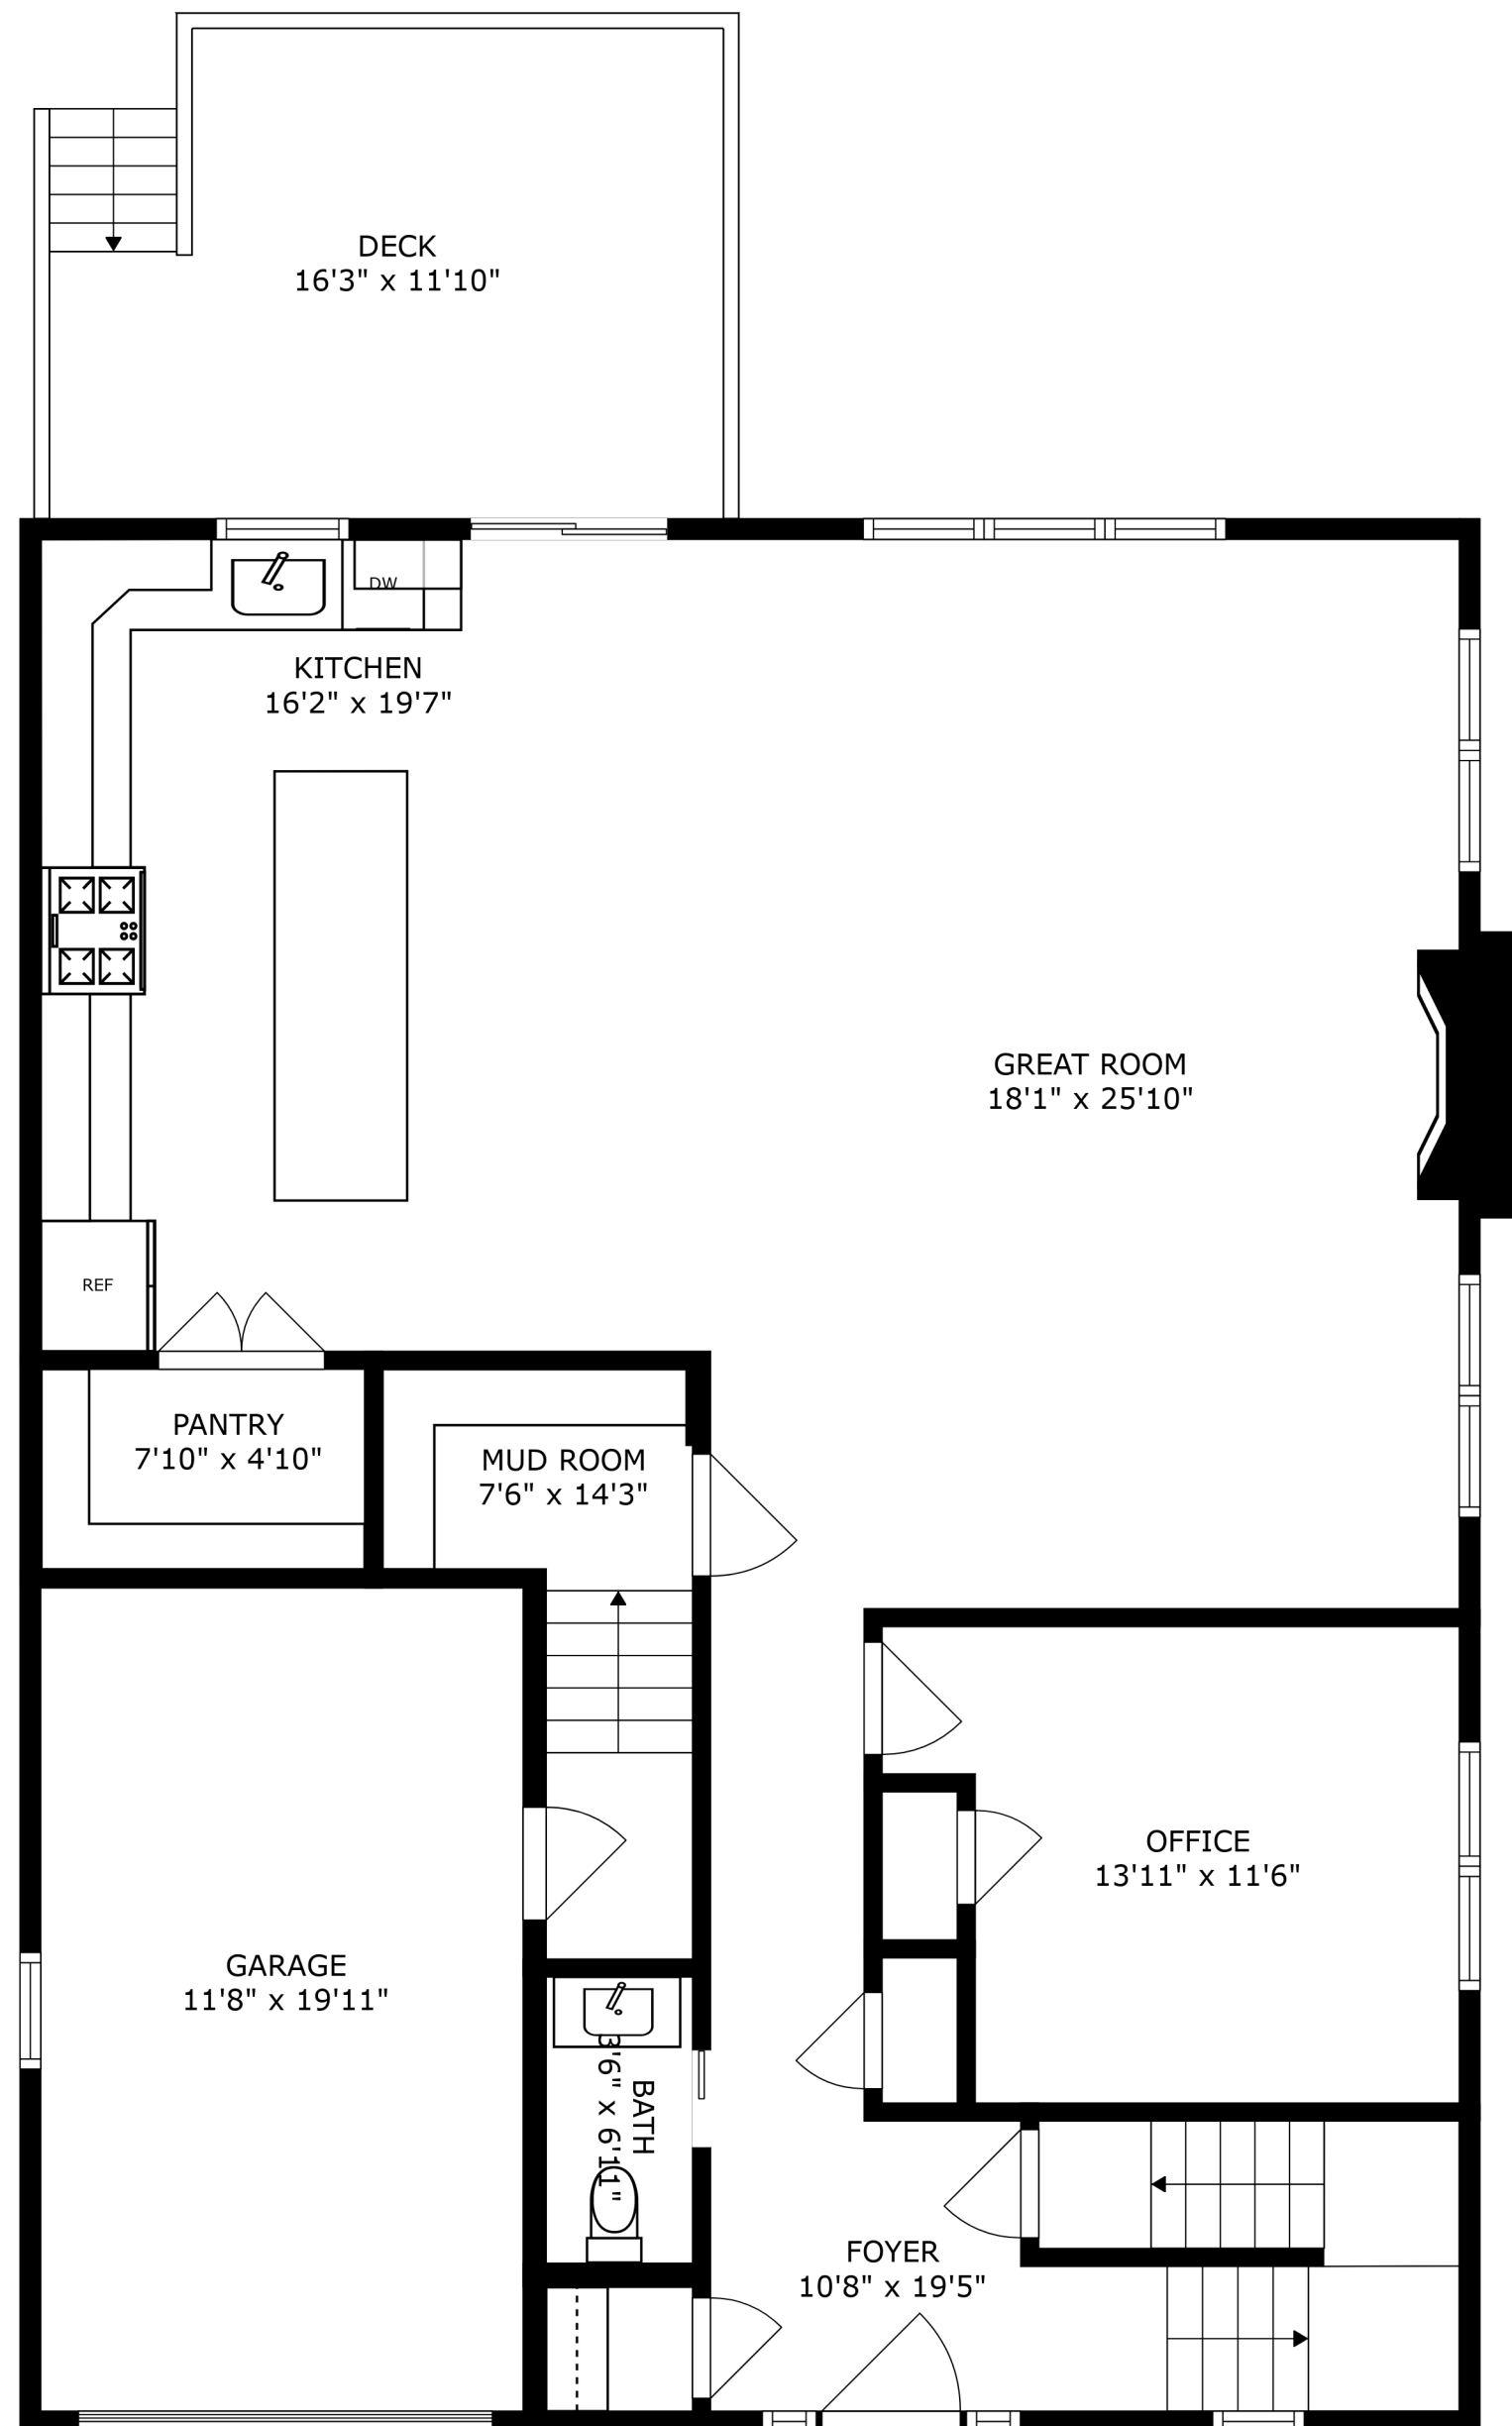

FLOOR 1

FLOOR 2

FLOOR 3

SIZES AND DIMENSIONS ARE APPROXIMATE, ACTUAL MAY VARY.

SIZES AND DIMENSIONS ARE APPROXIMATE, ACTUAL MAY VARY.

RECREATION ROOM
32'9" x 24'0"

UTILITY ROOM
9'8" x 8'3"

STORAGE
5'0" x 15'10"

STORAGE
3'7" x 10'4"

SIZES AND DIMENSIONS ARE APPROXIMATE, ACTUAL MAY VARY.