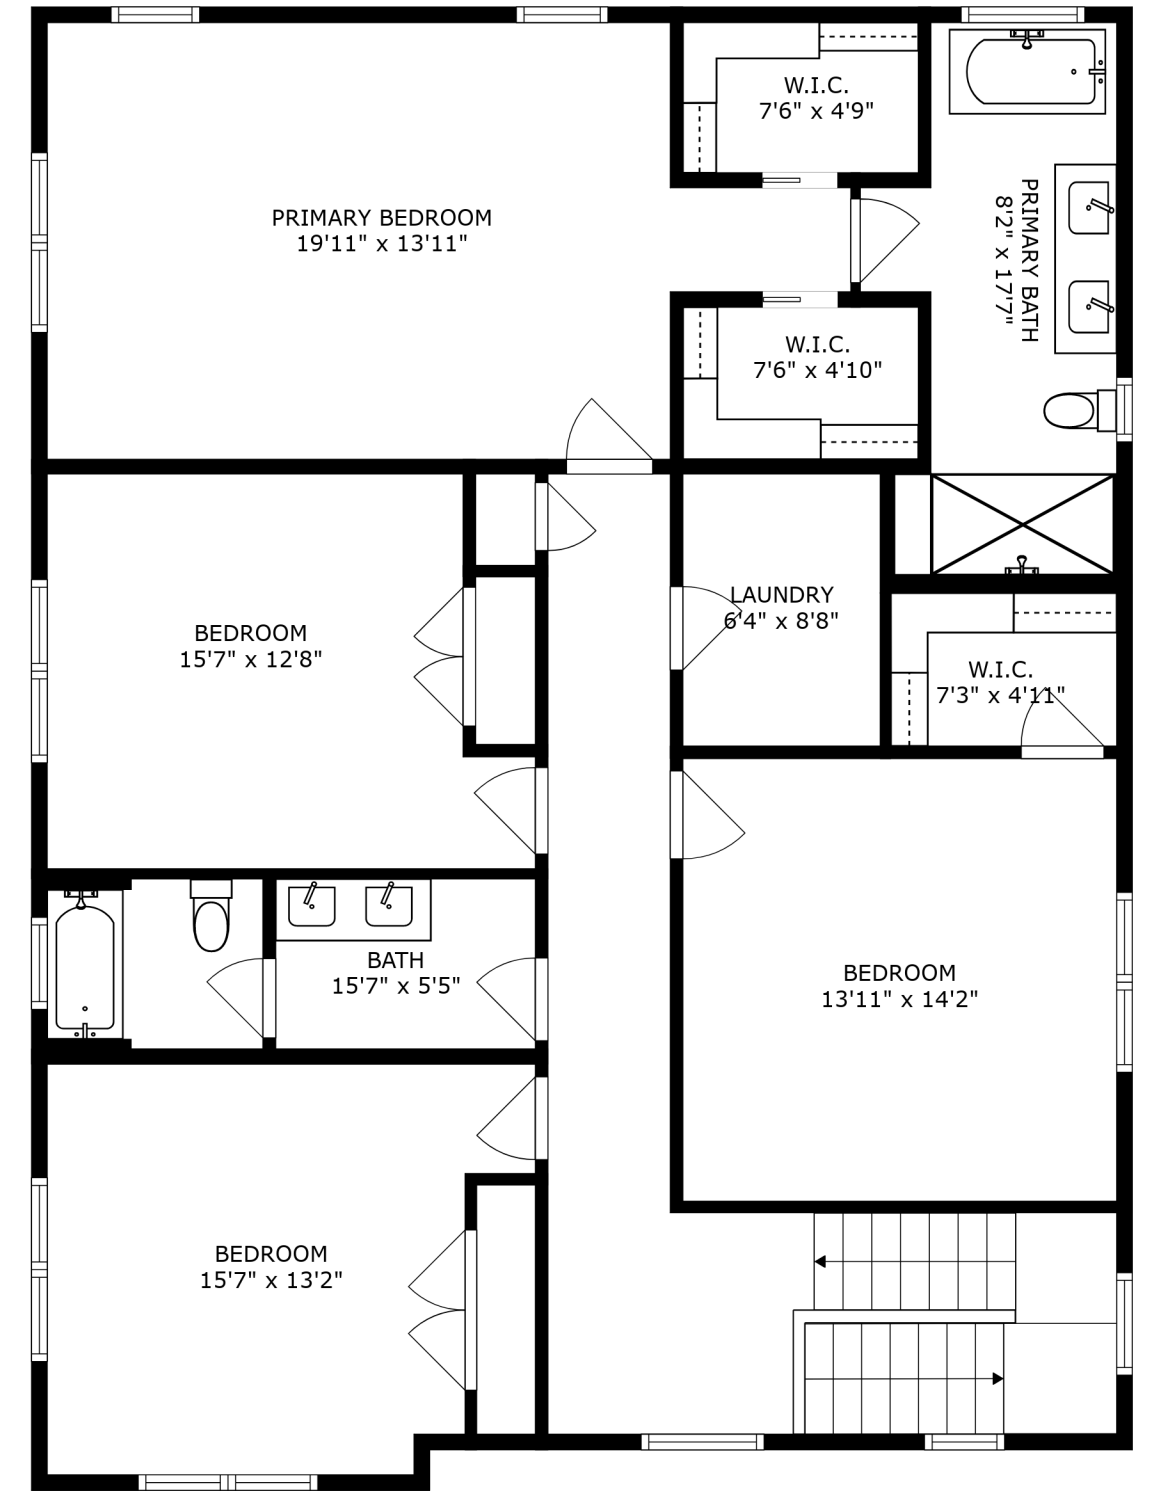

FLOOR 1

FLOOR 2

FLOOR 3

SIZES AND DIMENSIONS ARE APPROXIMATE, ACTUAL MAY VARY.

SIZES AND DIMENSIONS ARE APPROXIMATE, ACTUAL MAY VARY.

RECREATION ROOM
32'9" x 24'0"

UTILITY ROOM
9'8" x 8'3"

STORAGE
5'0" x 15'10"

STORAGE
3'7" x 10'4"

SIZES AND DIMENSIONS ARE APPROXIMATE, ACTUAL MAY VARY.