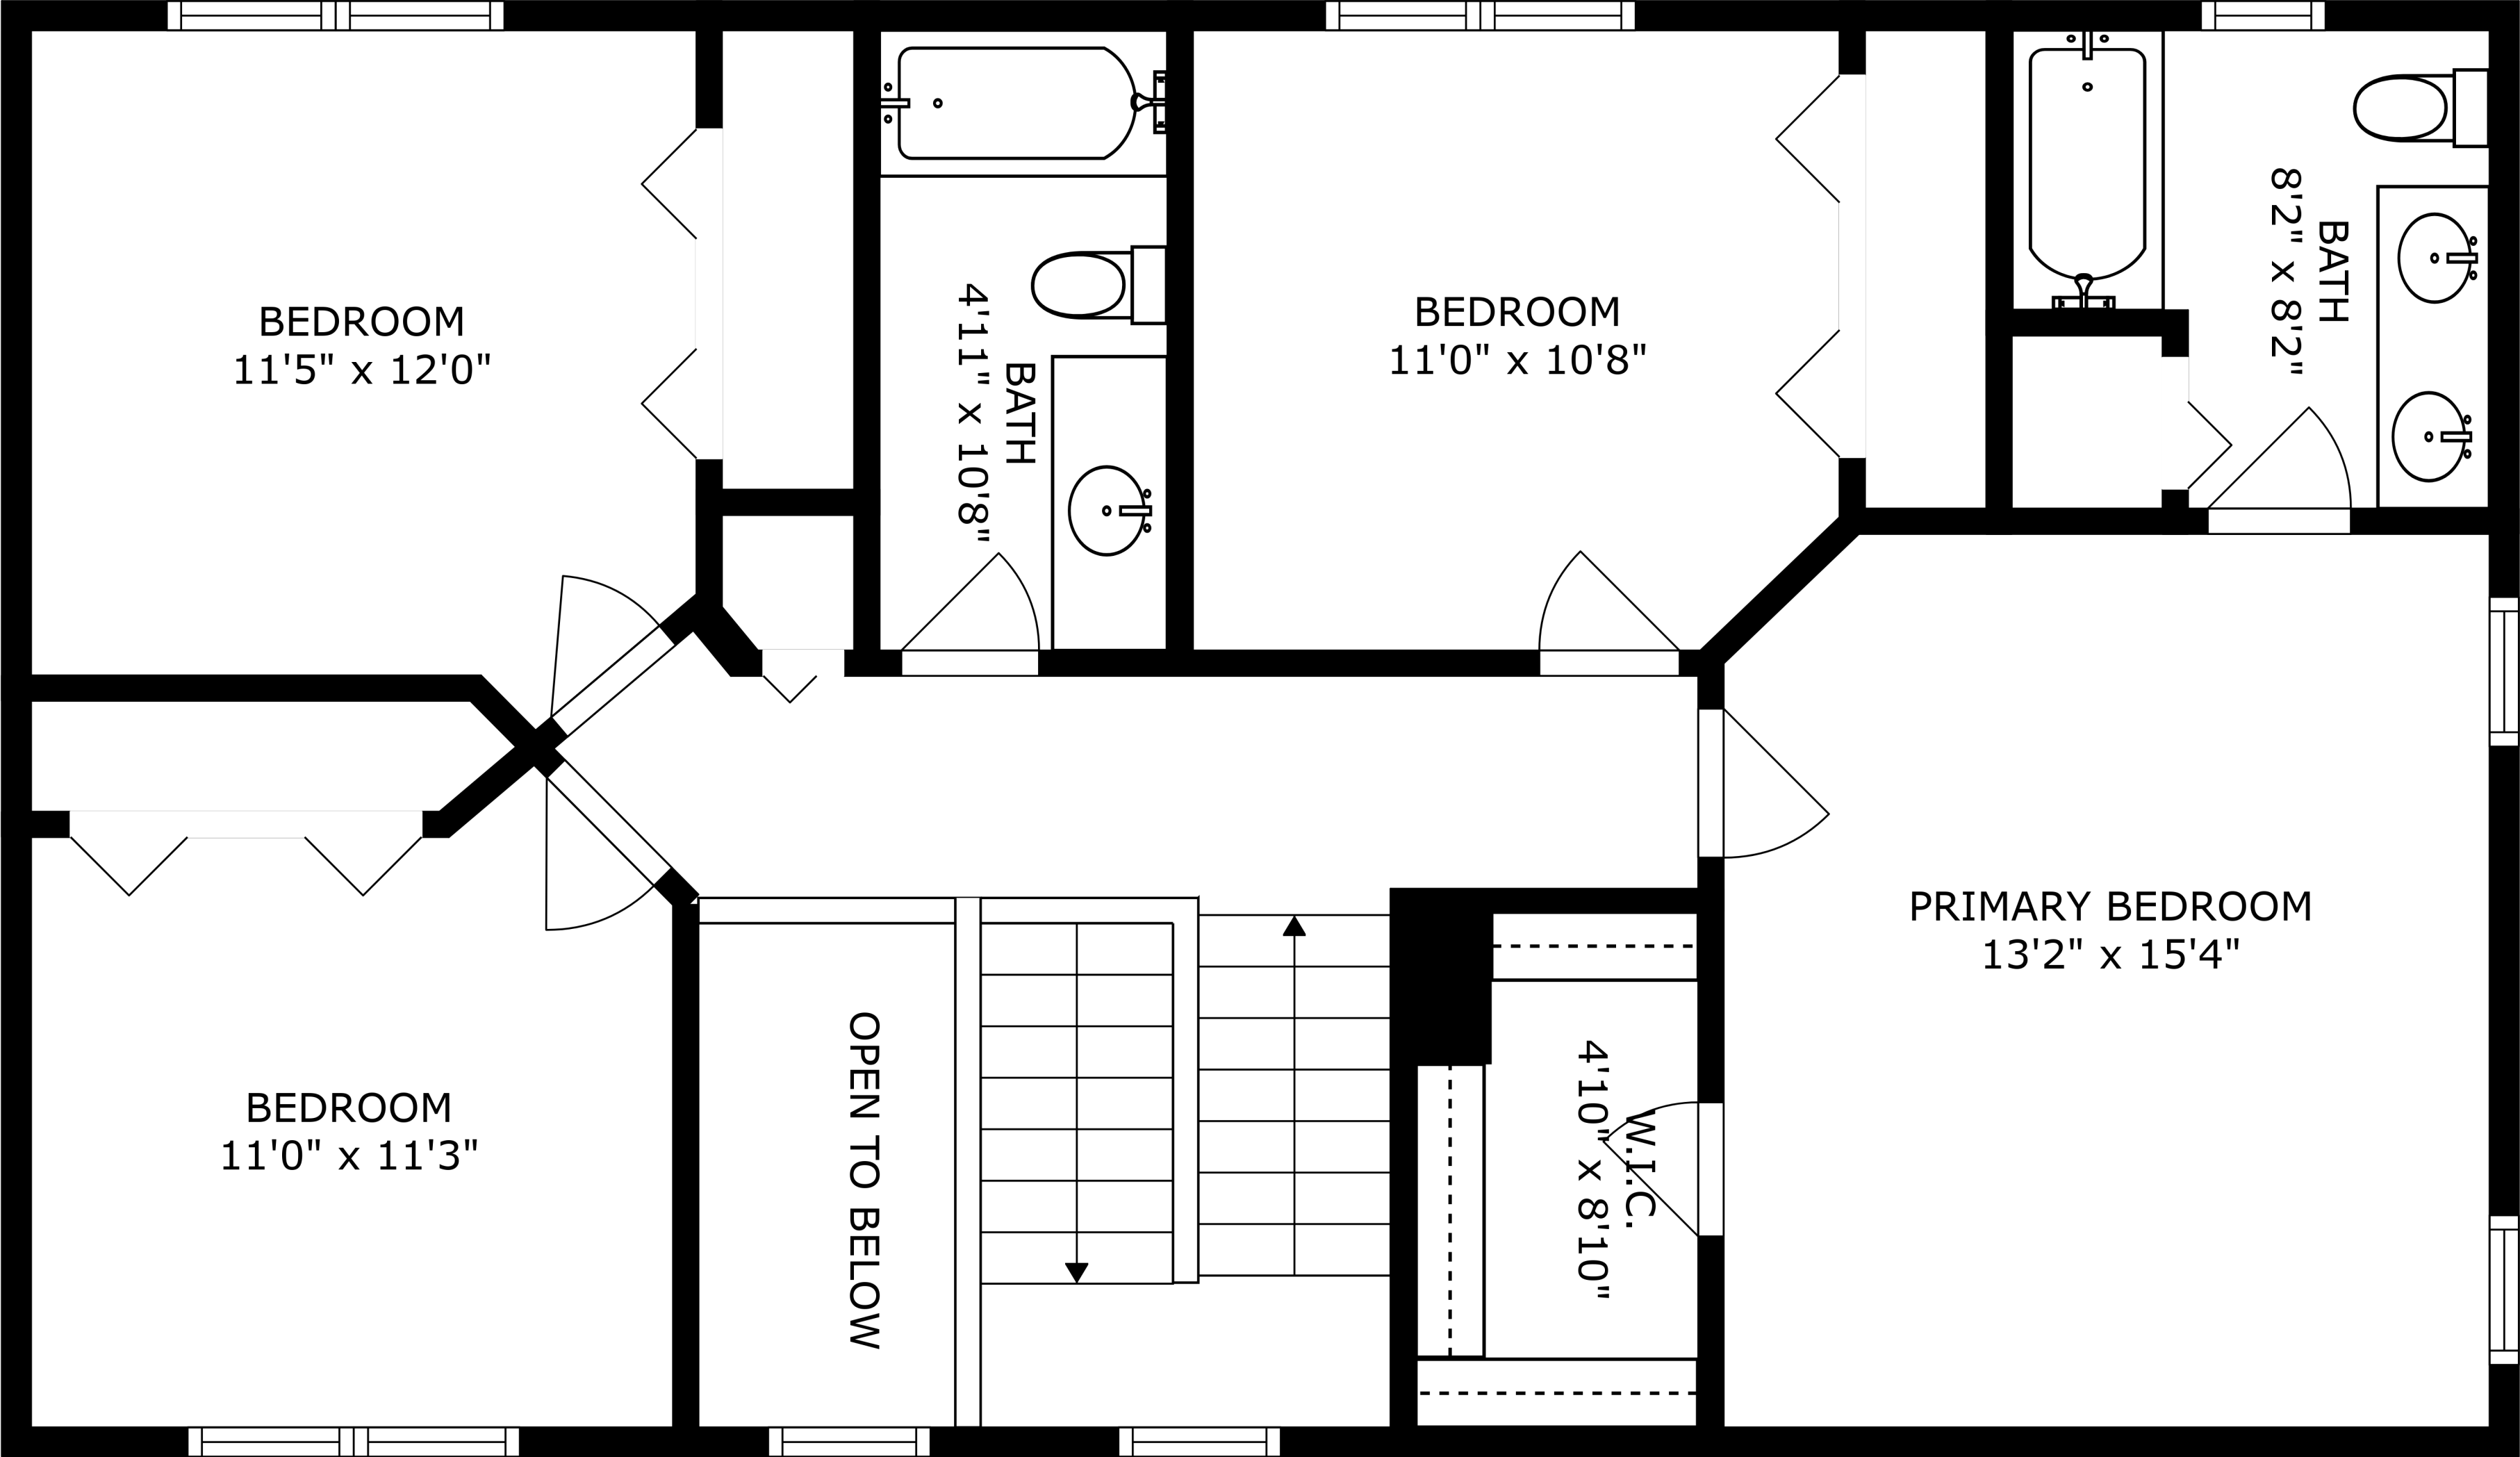

11 Litchfield Ct, Lake in the Hills, IL

FLOOR 3

FLOOR 1

FLOOR 2

11 Litchfield Ct, Lake in the Hills, IL

SIZES AND DIMENSIONS ARE APPROXIMATE, ACTUAL MAY VARY.

11 Litchfield Ct, Lake in the Hills, IL

SIZES AND DIMENSIONS ARE APPROXIMATE, ACTUAL MAY VARY.

11 Litchfield Ct, Lake in the Hills, IL

RECREATION ROOM
23'4" x 18'3"

RECREATION ROOM
18'9" x 14'8"

BEDROOM
15'9" x 10'5"

ELECTRICAL ROOM
3'7" x 11'1"

BATH
6'4" x 11'1"

LAUNDRY
6'8" x 8'0"