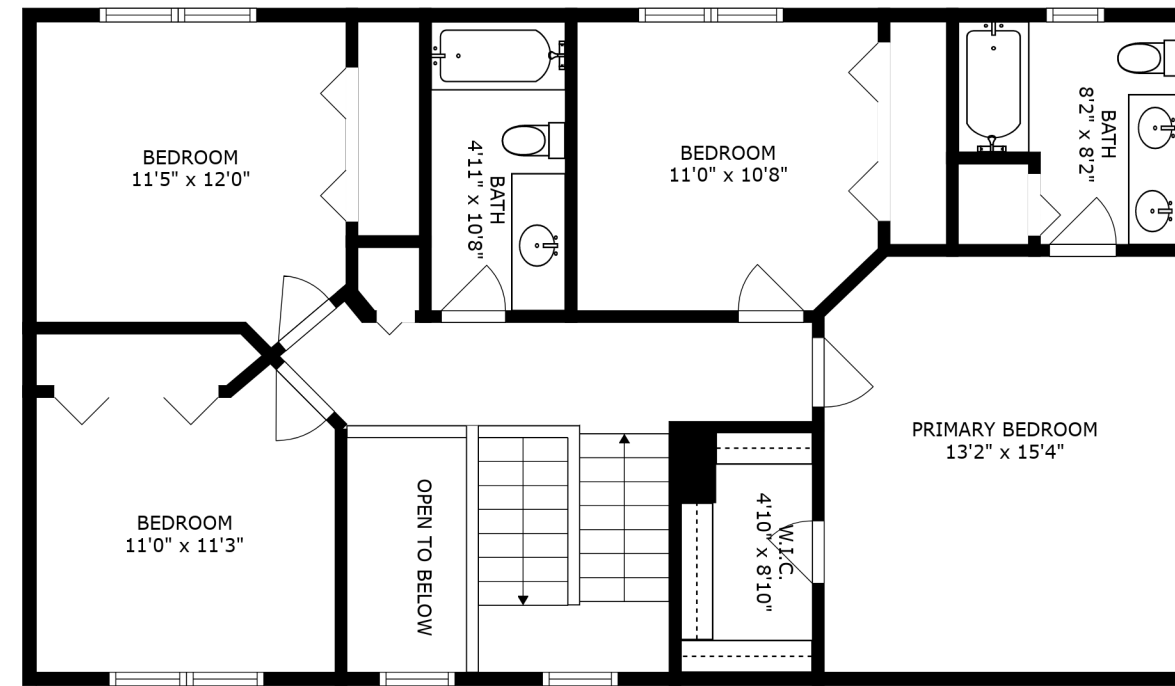

11 Litchfield Ct, Lake in the Hills, IL

FLOOR 3

FLOOR 1

FLOOR 2

11 Litchfield Ct, Lake in the Hills, IL

SIZES AND DIMENSIONS ARE APPROXIMATE, ACTUAL MAY VARY.

11 Litchfield Ct, Lake in the Hills, IL

SIZES AND DIMENSIONS ARE APPROXIMATE, ACTUAL MAY VARY.

11 Litchfield Ct, Lake in the Hills, IL

RECREATION ROOM
23'4" x 18'3"

RECREATION ROOM
18'9" x 14'8"

BEDROOM
15'9" x 10'5"

ELECTRICAL ROOM
3'7" x 11'1"

BATH
6'4" x 11'1"

LAUNDRY
6'8" x 8'0"