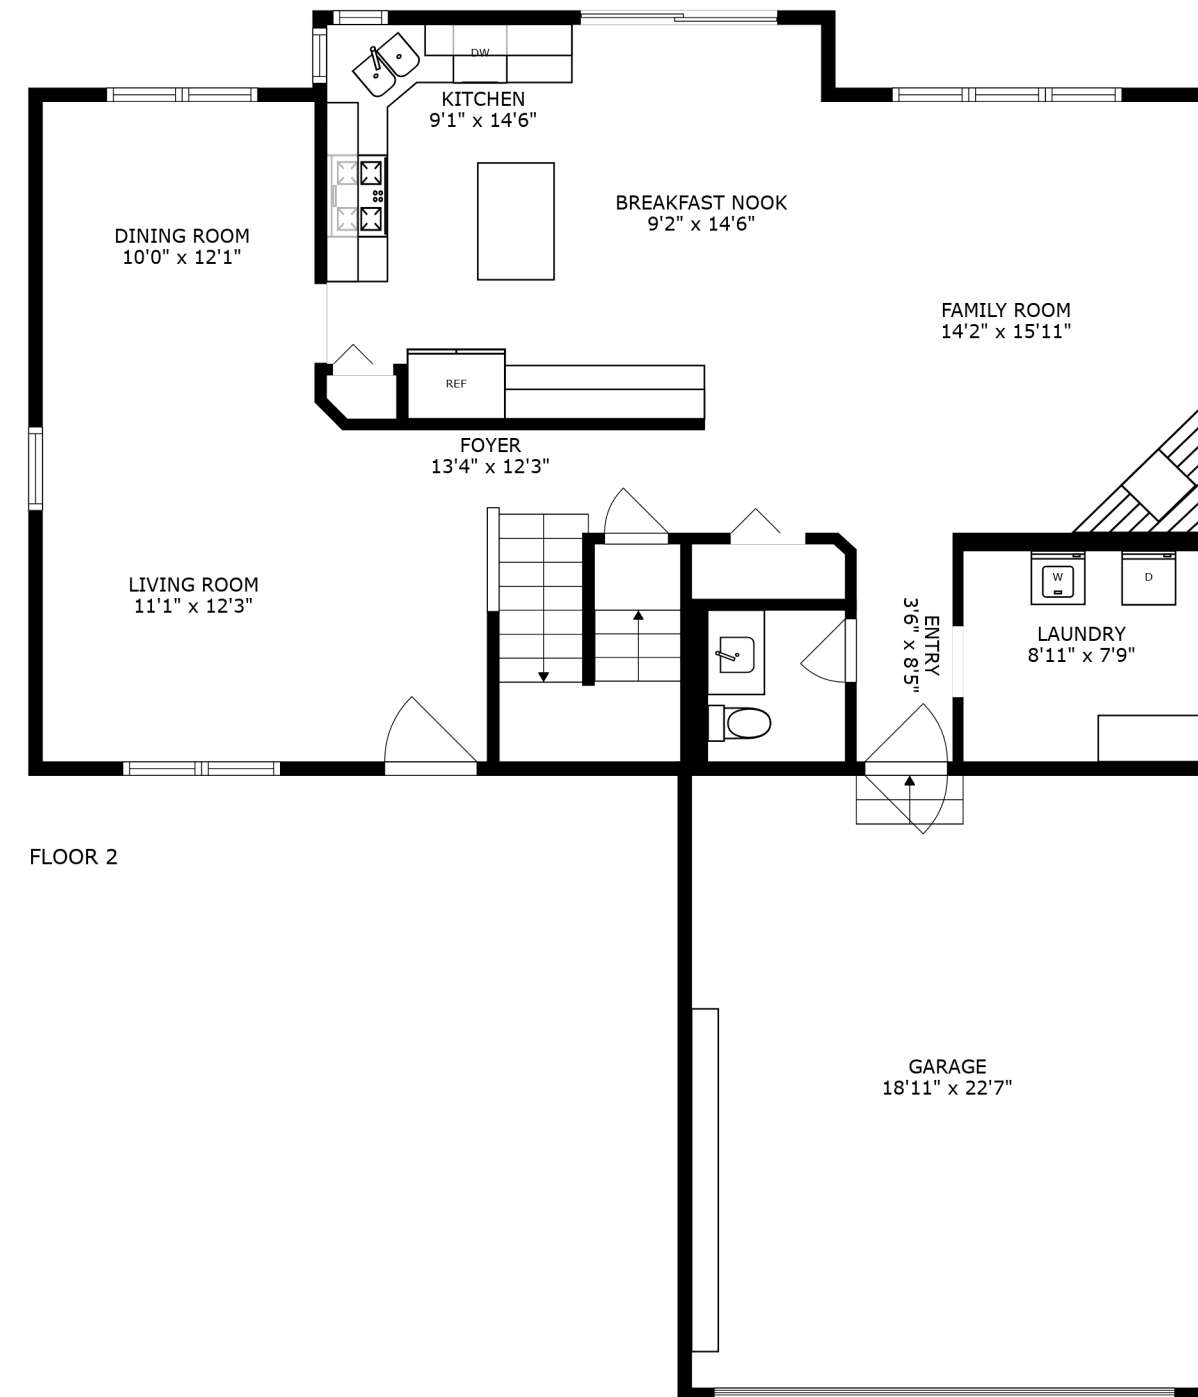

11 Litchfield Ct, Lake in the Hills, IL

FLOOR 3

FLOOR 1

FLOOR 2

11 Litchfield Ct, Lake in the Hills, IL

SIZES AND DIMENSIONS ARE APPROXIMATE, ACTUAL MAY VARY.

11 Litchfield Ct, Lake in the Hills, IL

SIZES AND DIMENSIONS ARE APPROXIMATE, ACTUAL MAY VARY.

11 Litchfield Ct, Lake in the Hills, IL

RECREATION ROOM
23'4" x 18'3"

RECREATION ROOM
18'9" x 14'8"

BEDROOM
15'9" x 10'5"

ELECTRICAL ROOM
3'7" x 11'1"

BATH
6'4" x 11'1"

LAUNDRY
6'8" x 8'0"