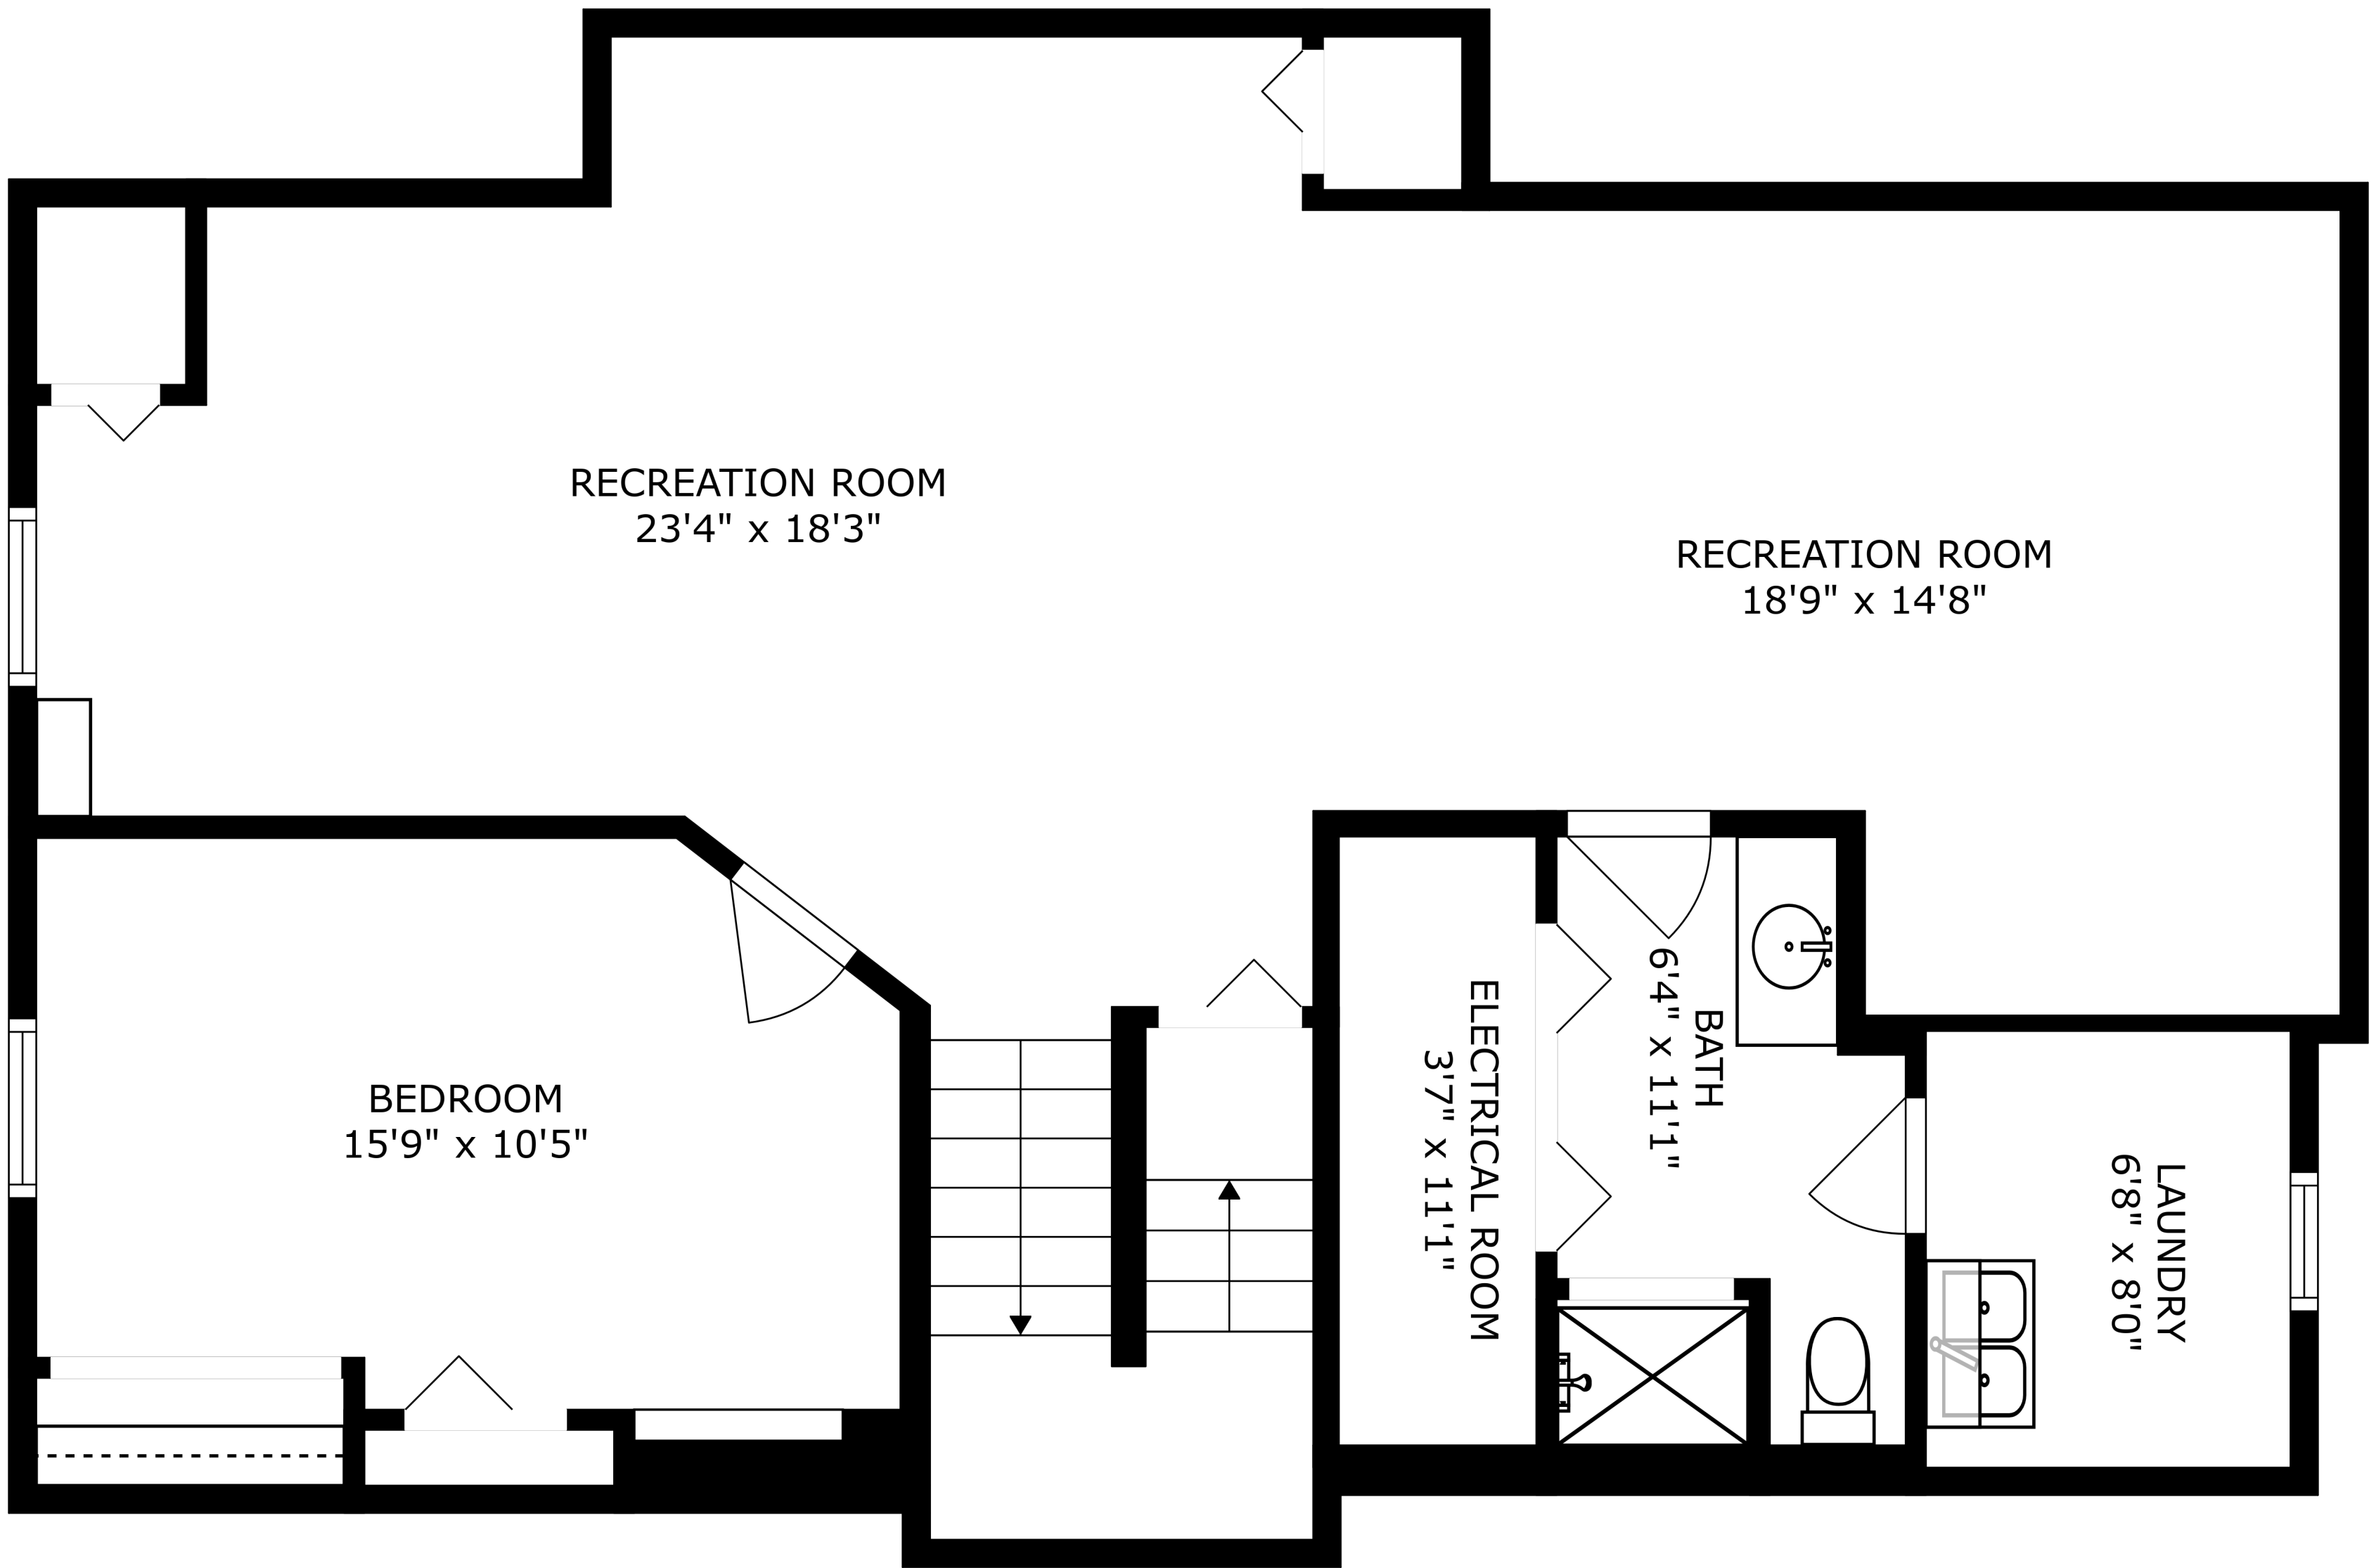

11 Litchfield Ct, Lake in the Hills, IL

FLOOR 3

FLOOR 1

FLOOR 2

11 Litchfield Ct, Lake in the Hills, IL

SIZES AND DIMENSIONS ARE APPROXIMATE, ACTUAL MAY VARY.

11 Litchfield Ct, Lake in the Hills, IL

SIZES AND DIMENSIONS ARE APPROXIMATE, ACTUAL MAY VARY.

11 Litchfield Ct, Lake in the Hills, IL

RECREATION ROOM
23'4" x 18'3"

RECREATION ROOM
18'9" x 14'8"

BEDROOM
15'9" x 10'5"

ELECTRICAL ROOM
3'7" x 11'1"

BATH
6'4" x 11'1"

LAUNDRY
6'8" x 8'0"