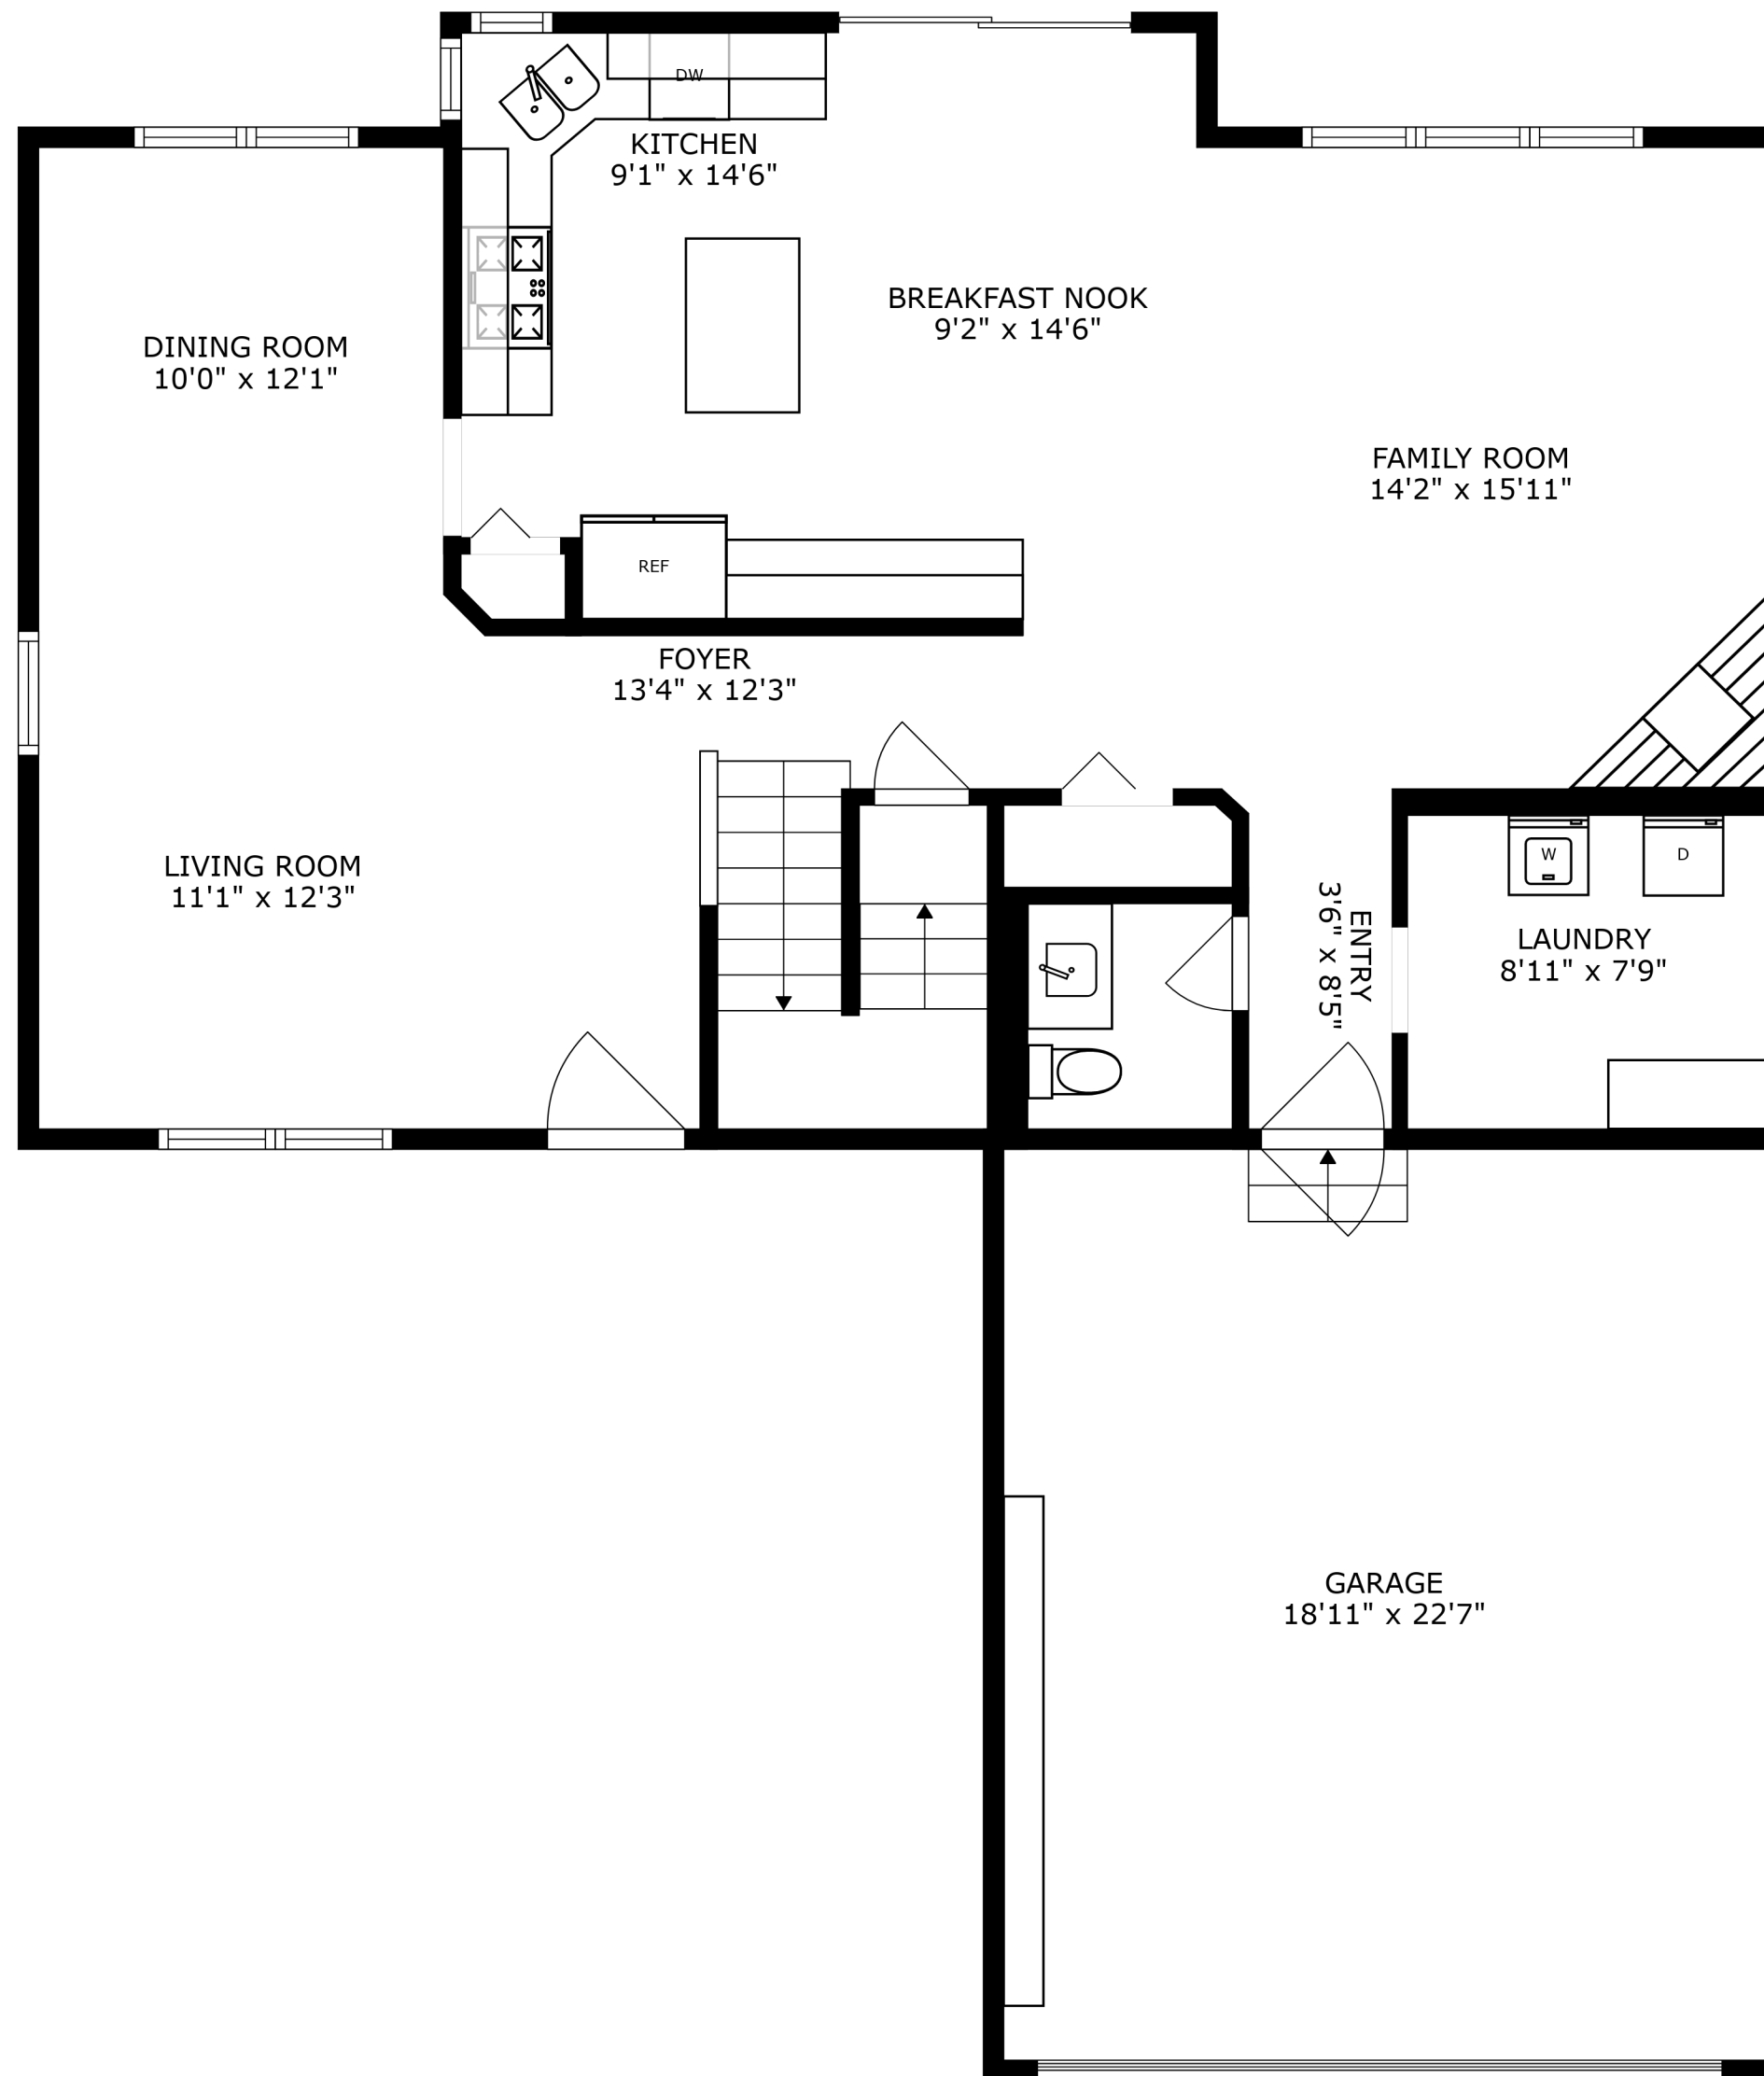

11 Litchfield Ct, Lake in the Hills, IL

FLOOR 3

FLOOR 1

FLOOR 2

11 Litchfield Ct, Lake in the Hills, IL

SIZES AND DIMENSIONS ARE APPROXIMATE, ACTUAL MAY VARY.

11 Litchfield Ct, Lake in the Hills, IL

SIZES AND DIMENSIONS ARE APPROXIMATE, ACTUAL MAY VARY.

11 Litchfield Ct, Lake in the Hills, IL

RECREATION ROOM
23'4" x 18'3"

RECREATION ROOM
18'9" x 14'8"

BEDROOM
15'9" x 10'5"

ELECTRICAL ROOM
3'7" x 11'1"

BATH
6'4" x 11'1"

LAUNDRY
6'8" x 8'0"