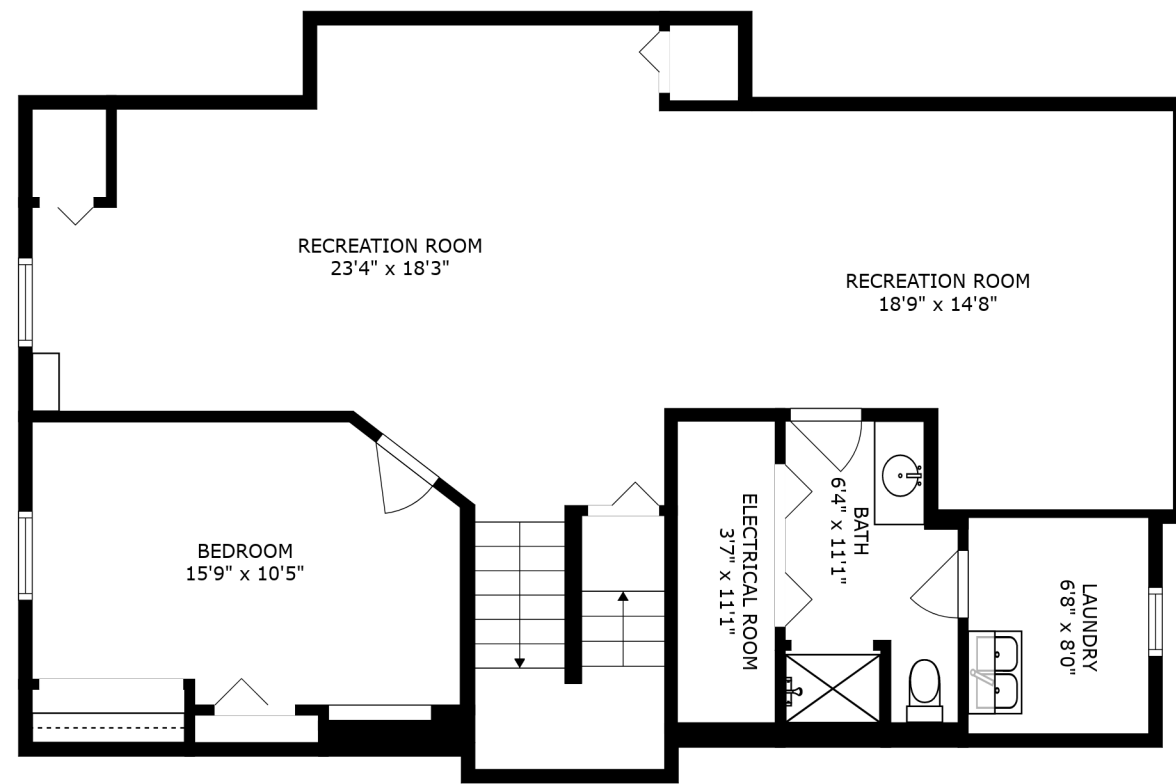

11 Litchfield Ct, Lake in the Hills, IL

FLOOR 3

FLOOR 1

FLOOR 2

11 Litchfield Ct, Lake in the Hills, IL

SIZES AND DIMENSIONS ARE APPROXIMATE, ACTUAL MAY VARY.

11 Litchfield Ct, Lake in the Hills, IL

SIZES AND DIMENSIONS ARE APPROXIMATE, ACTUAL MAY VARY.

11 Litchfield Ct, Lake in the Hills, IL

RECREATION ROOM
23'4" x 18'3"

RECREATION ROOM
18'9" x 14'8"

BEDROOM
15'9" x 10'5"

ELECTRICAL ROOM
3'7" x 11'1"

BATH
6'4" x 11'1"

LAUNDRY
6'8" x 8'0"