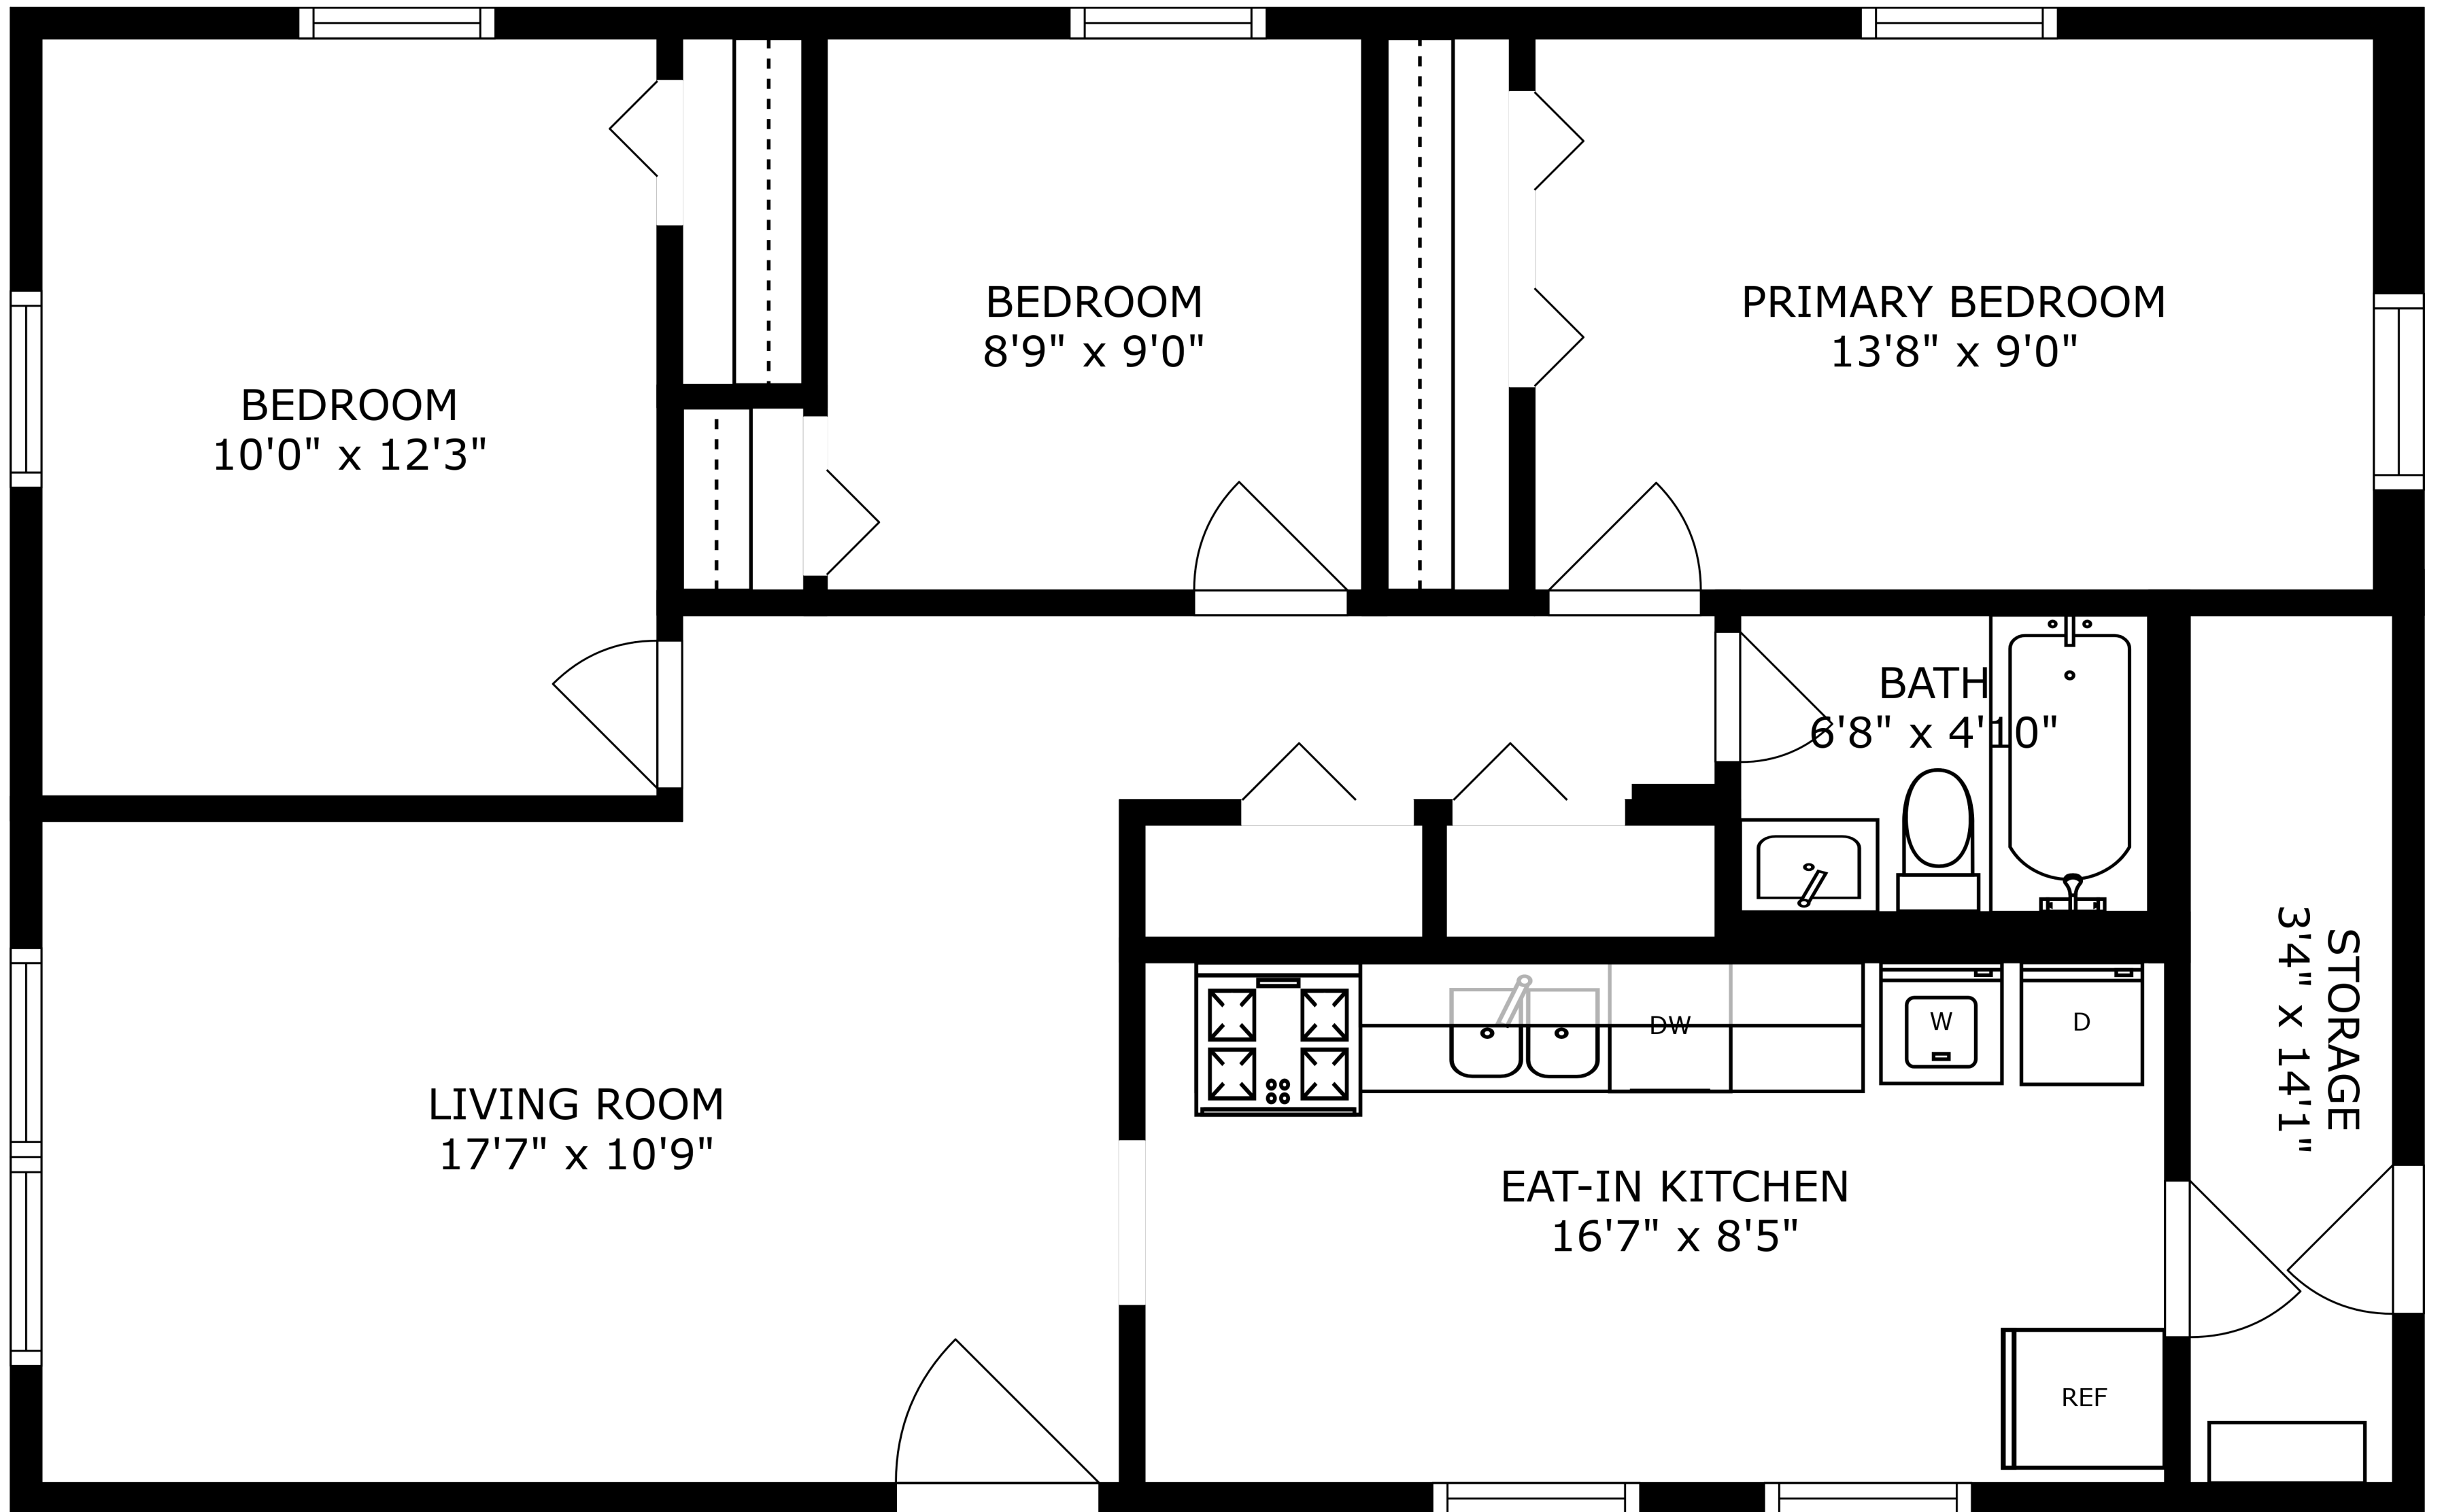

1917 W 163rd St, Markham, IL

SIZES AND DIMENSIONS ARE APPROXIMATE, ACTUAL MAY VARY.