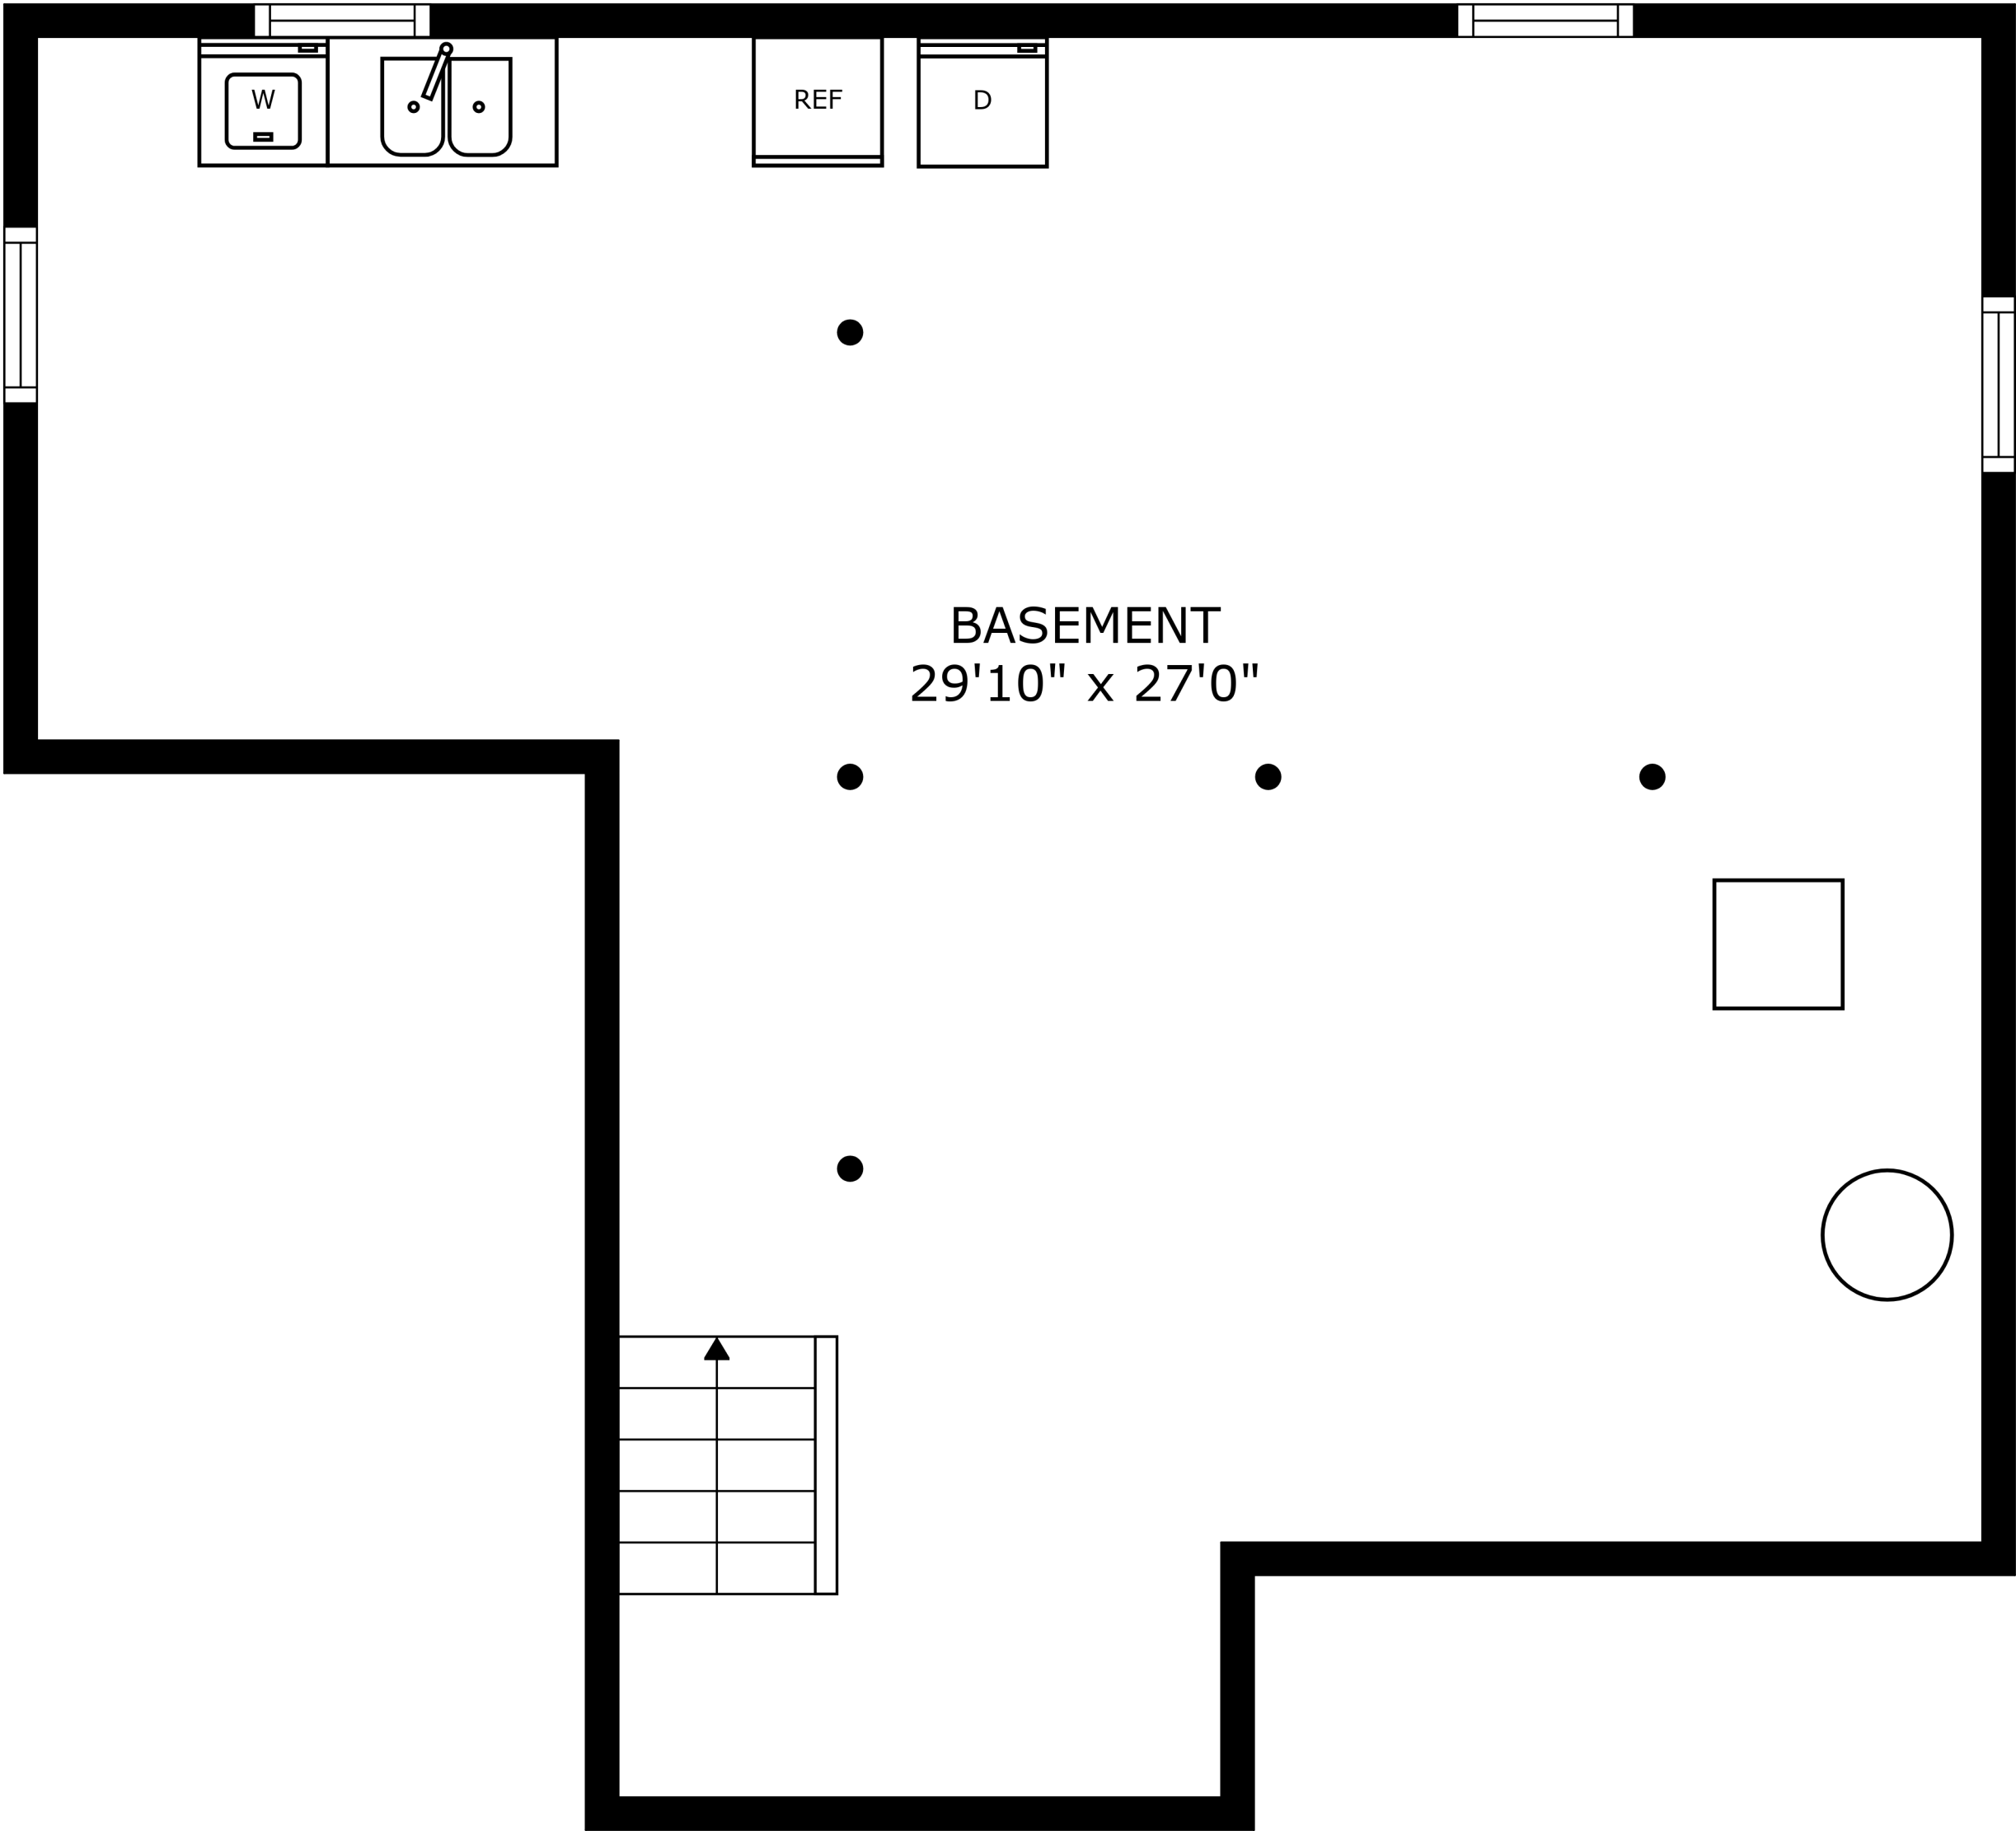

83 Stevenson Ave, Hartsdale, NY

FLOOR 2

FLOOR 3

FLOOR 1

SIZES AND DIMENSIONS ARE APPROXIMATE, ACTUAL MAY VARY.

83 Stevenson Ave, Hartsdale, NY

SIZES AND DIMENSIONS ARE APPROXIMATE, ACTUAL MAY VARY.

83 Stevenson Ave, Hartsdale, NY

SIZES AND DIMENSIONS ARE APPROXIMATE, ACTUAL MAY VARY.

83 Stevenson Ave, Hartsdale, NY

SIZES AND DIMENSIONS ARE APPROXIMATE, ACTUAL MAY VARY.