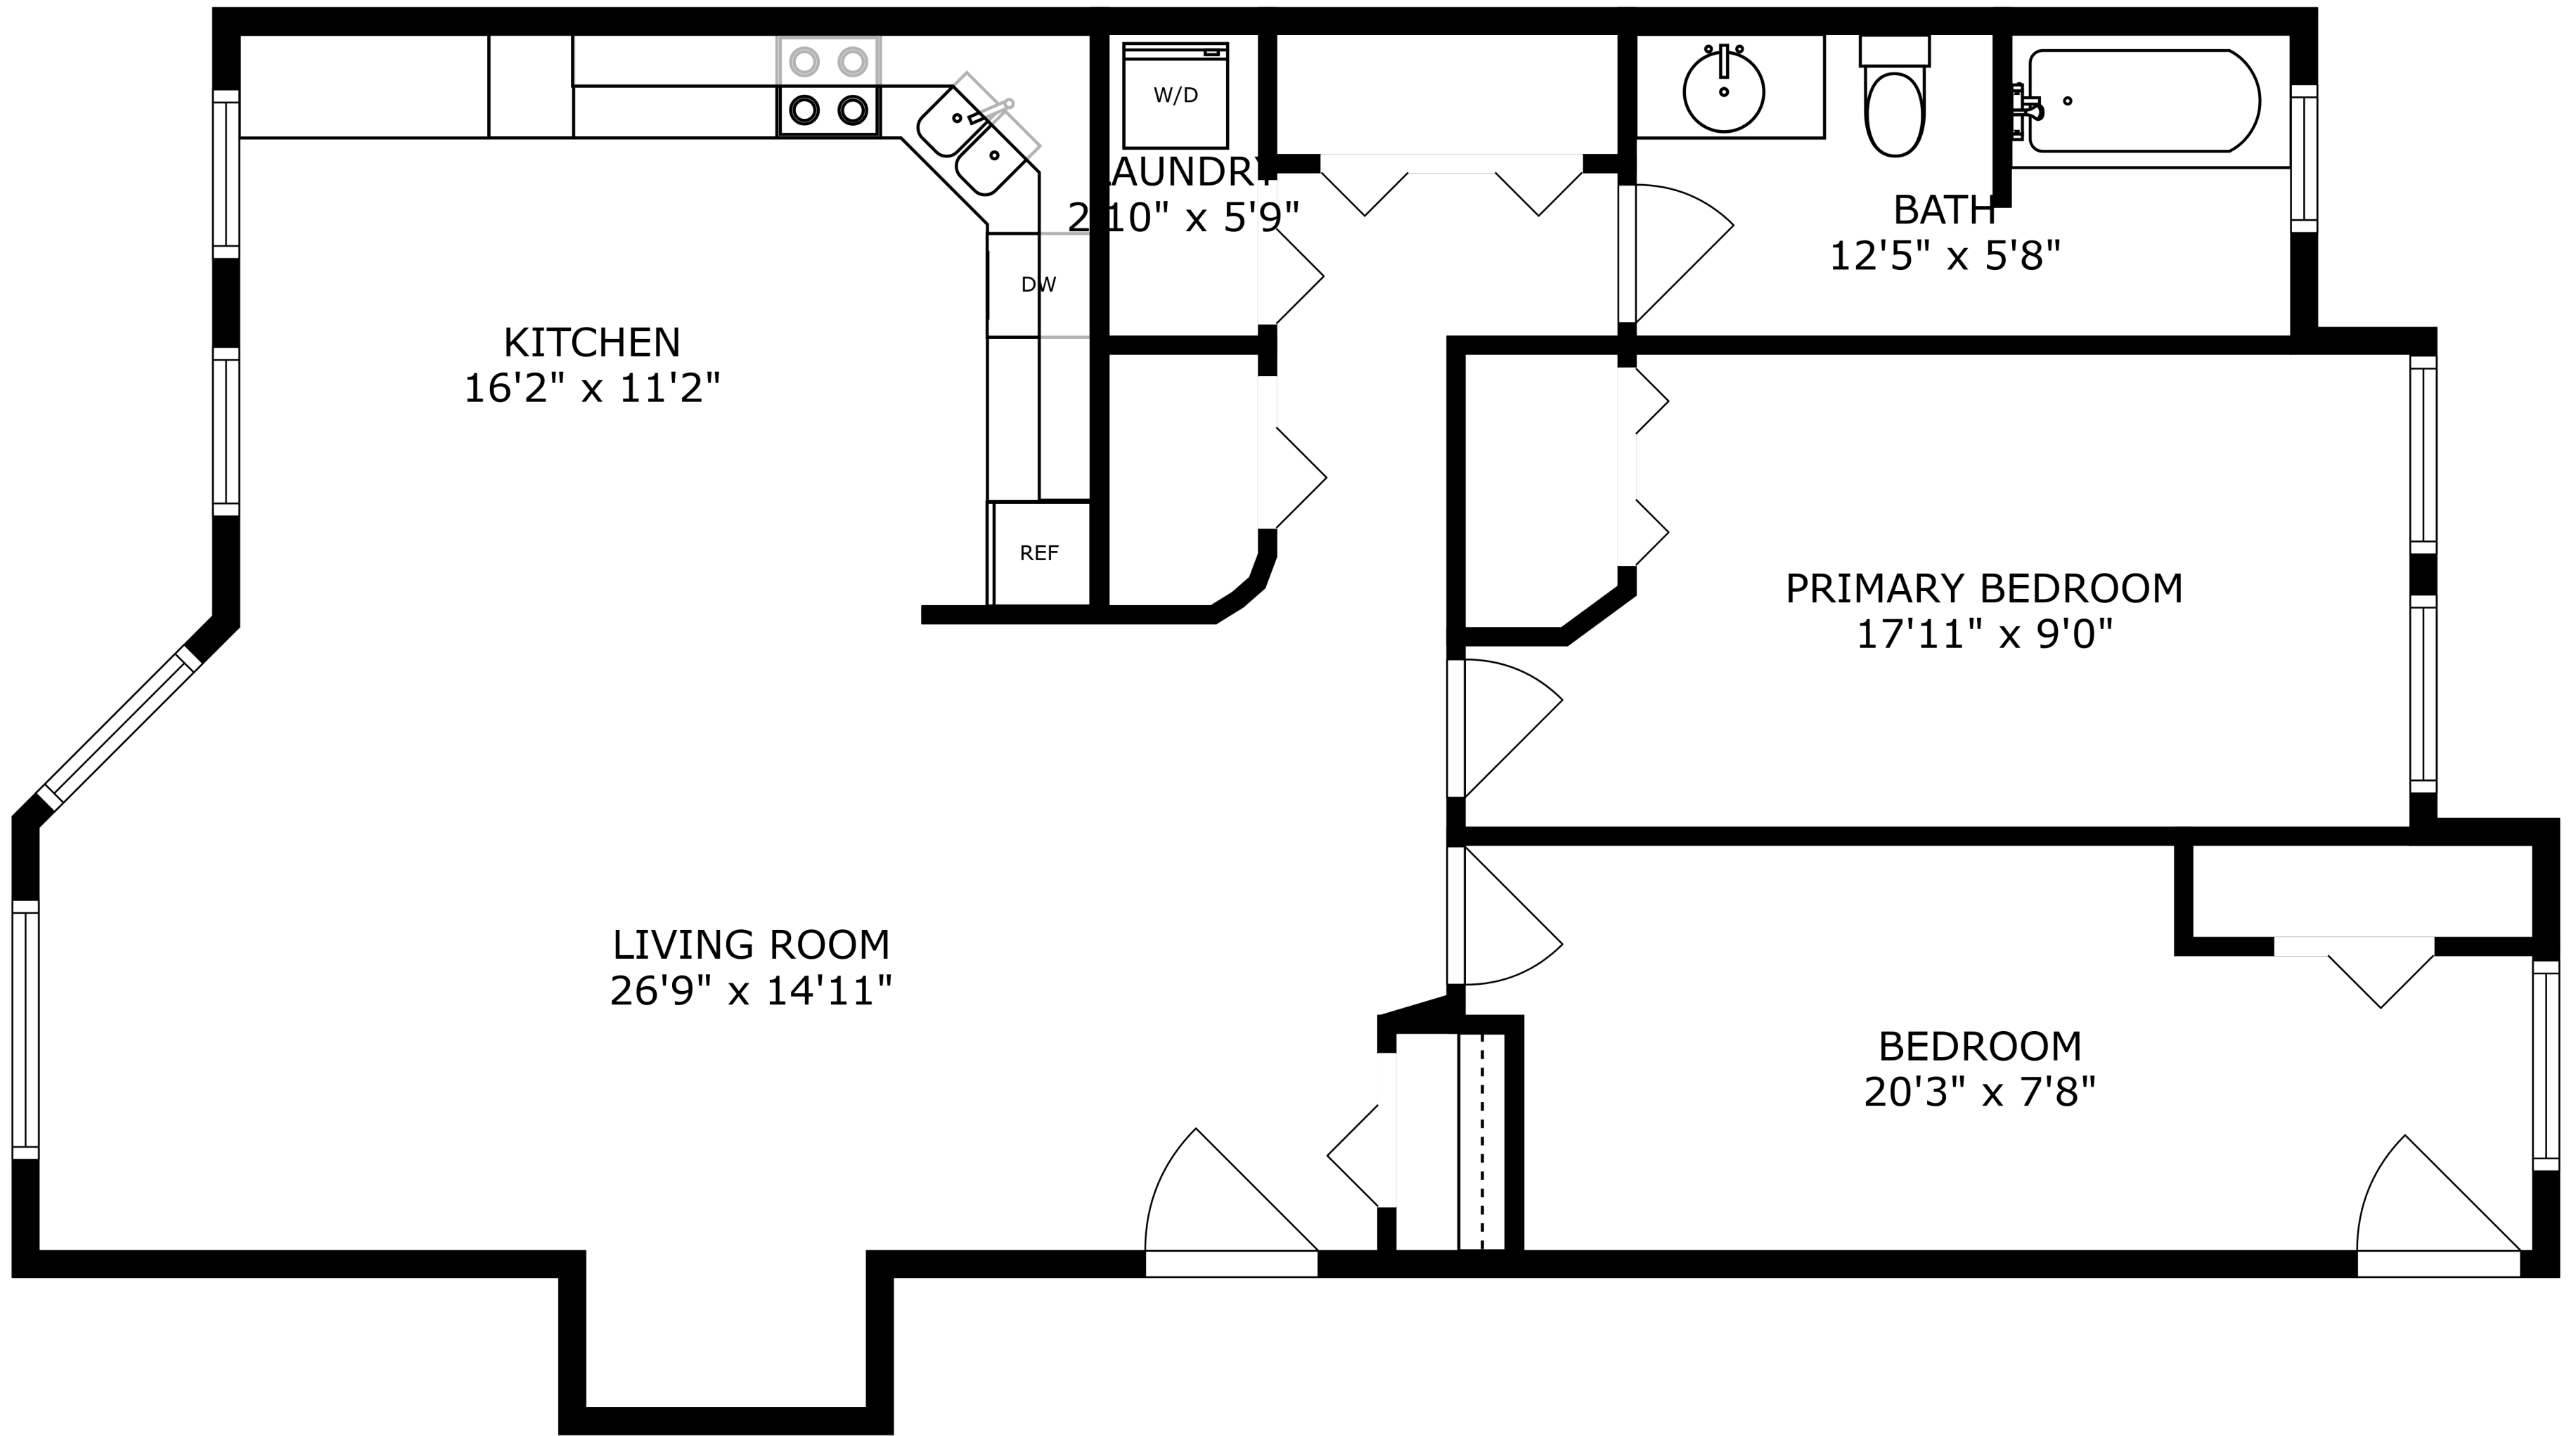

1634 W Columbia Ave unit 2s, Chicago, IL

SIZES AND DIMENSIONS ARE APPROXIMATE, ACTUAL MAY VARY.