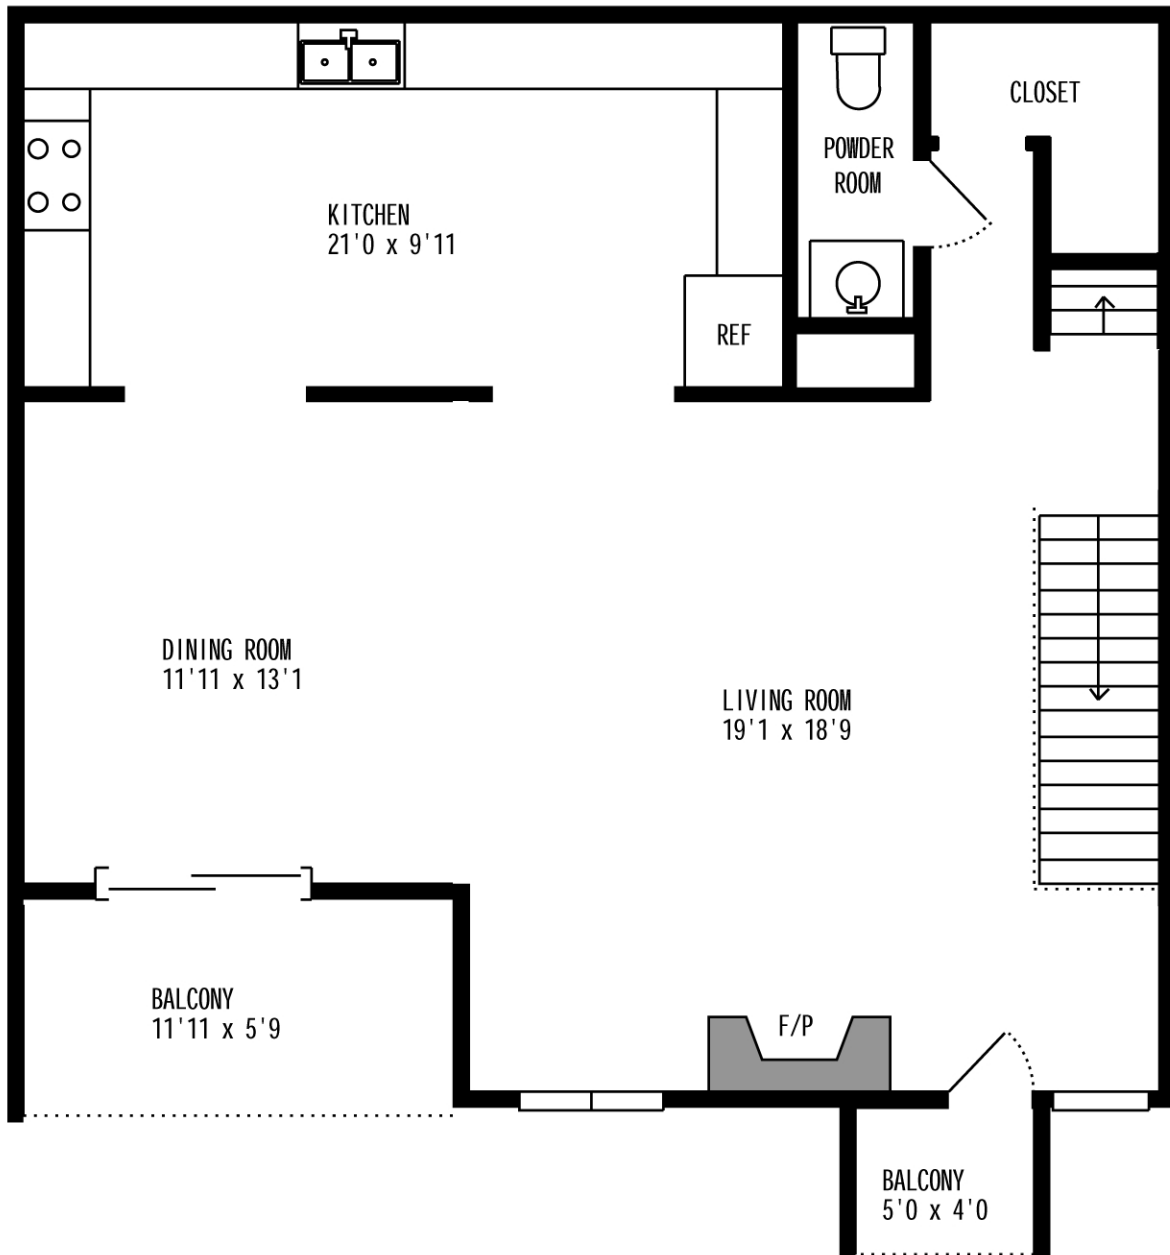

FLOOR PLAN

Property Address:
1436 W Wrightwood
Chicago, IL 60614

FIRST LEVEL

FLOOR PLAN

Property Address:
1436 W Wrightwood
Chicago, IL 60614

UPPER LEVEL

FLOOR PLAN

Property Address:
1436 W Wrightwood
Chicago, IL 60614

LOWER LEVEL