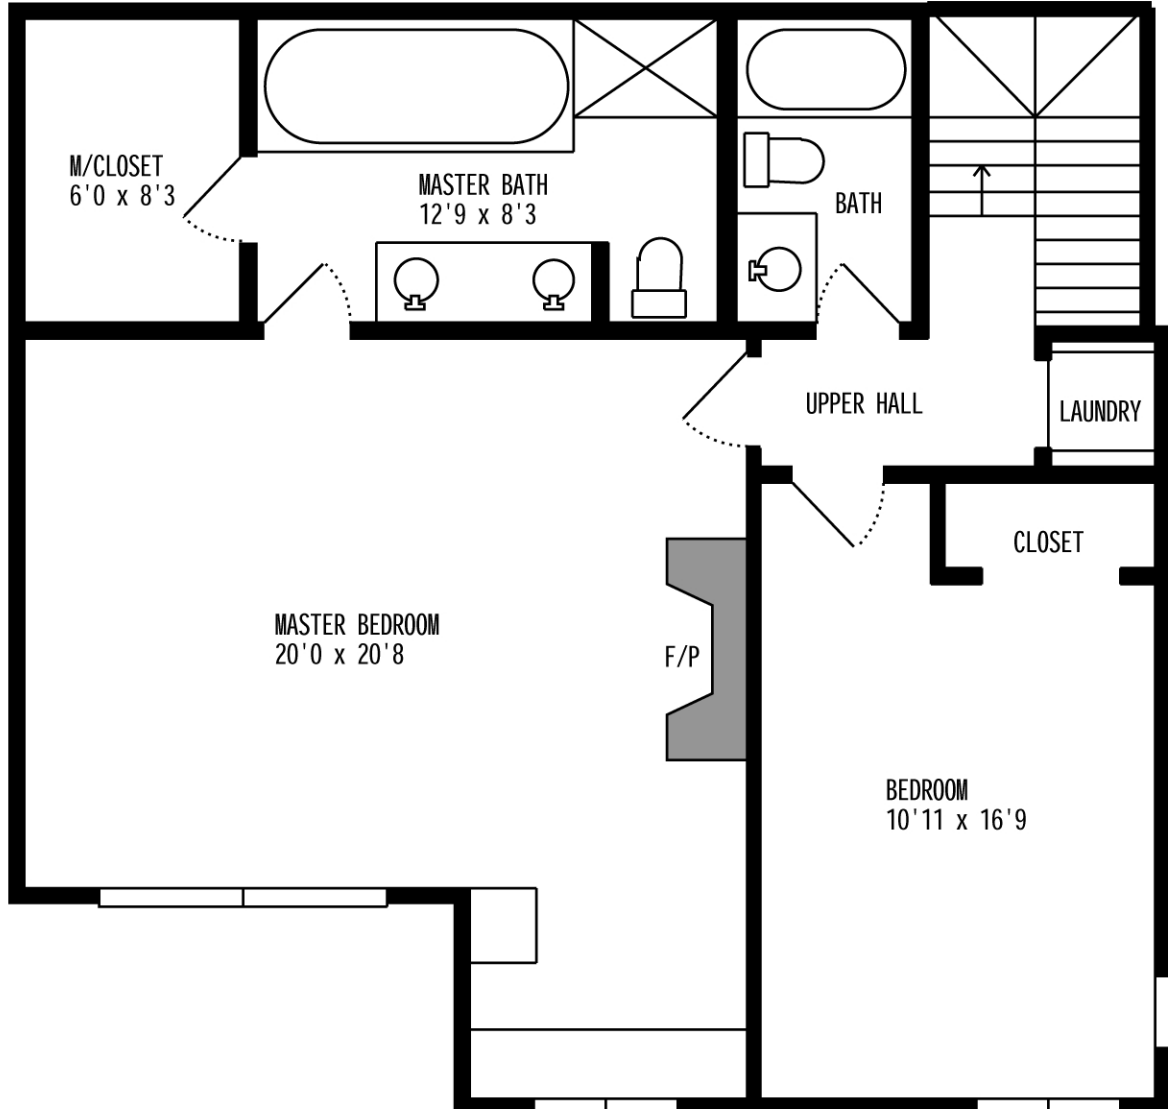

FLOOR PLAN

Property Address:
1436 W Wrightwood
Chicago, IL 60614

FIRST LEVEL

FLOOR PLAN

Property Address:
1436 W Wrightwood
Chicago, IL 60614

UPPER LEVEL

FLOOR PLAN

Property Address:
1436 W Wrightwood
Chicago, IL 60614

LOWER LEVEL