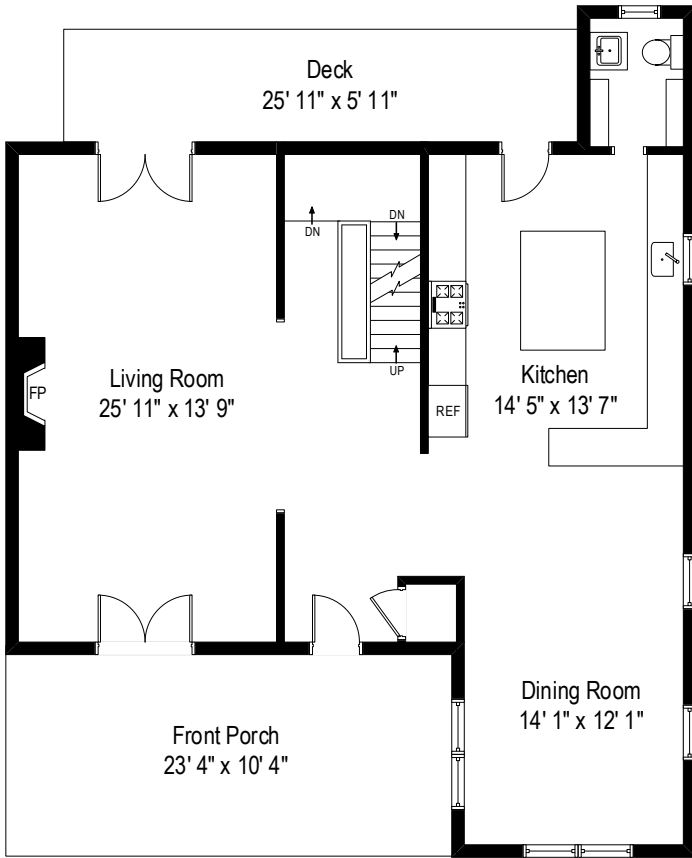

38 Peetersville Road – New Rochelle, NY 10801

First Level

All dimensions are approximate. This plan is for marketing purposes only.

38 Peetersville Road – New Rochelle, NY 10801

Second Level

All dimensions are approximate. This plan is for marketing purposes only.

Loft  
32' 11" x 12' 7"

38 Peetersville Road – New Rochelle, NY 10801

Third Level

38 Peetersville Road – New Rochelle, NY 10801

Lower Level

All dimensions are approximate. This plan is for marketing purposes only.

# First Level

# Lower Level