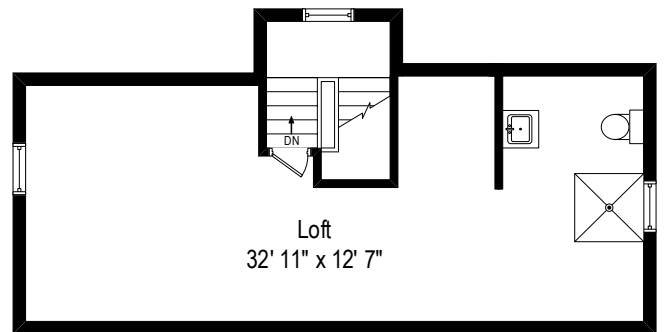

Third Level

38 Peetersville Road – New Rochelle, NY 10801