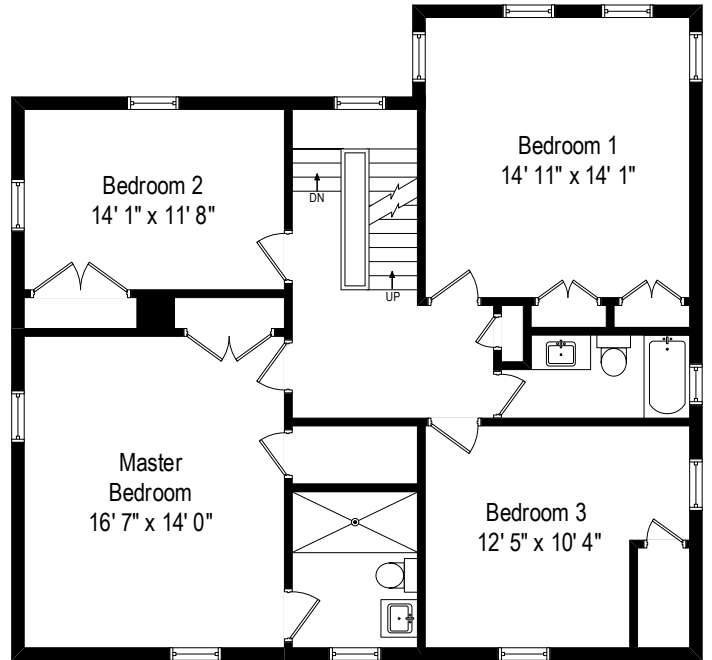

38 Peetersville Road – New Rochelle, NY 10801

First Level

All dimensions are approximate. This plan is for marketing purposes only.

38 Peetersville Road – New Rochelle, NY 10801

Second Level

All dimensions are approximate. This plan is for marketing purposes only.

Loft  
32' 11" x 12' 7"

38 Peetersville Road – New Rochelle, NY 10801

Third Level

38 Peetersville Road – New Rochelle, NY 10801

Lower Level

All dimensions are approximate. This plan is for marketing purposes only.

# First Level

# Lower Level