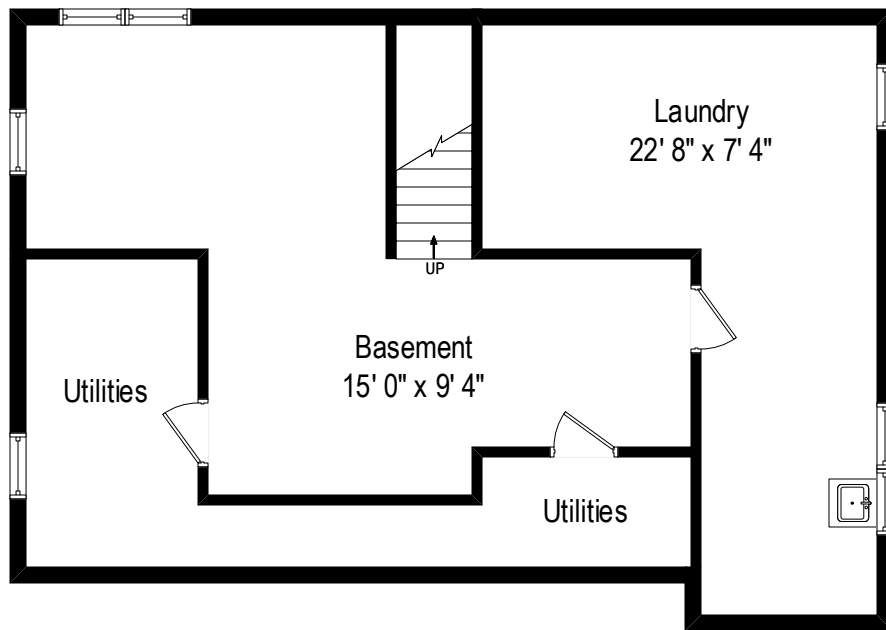

38 Peetersville Road – New Rochelle, NY 10801

First Level

All dimensions are approximate. This plan is for marketing purposes only.

38 Peetersville Road – New Rochelle, NY 10801

Second Level

All dimensions are approximate. This plan is for marketing purposes only.

Loft  
32' 11" x 12' 7"

38 Peetersville Road – New Rochelle, NY 10801

Third Level

38 Peetersville Road – New Rochelle, NY 10801

Lower Level

All dimensions are approximate. This plan is for marketing purposes only.