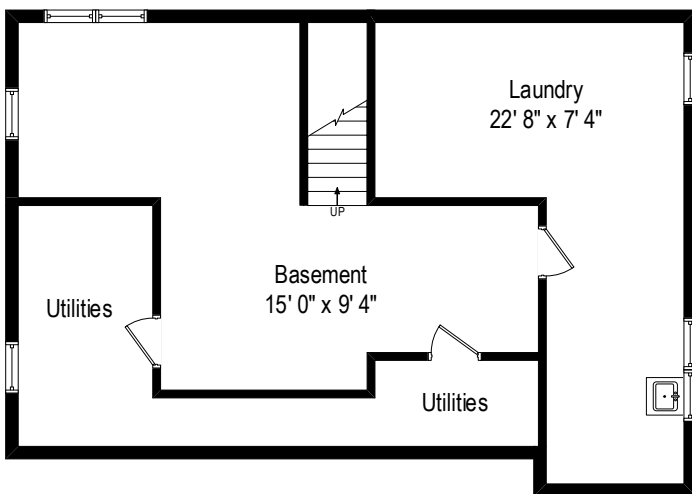

Lower Level