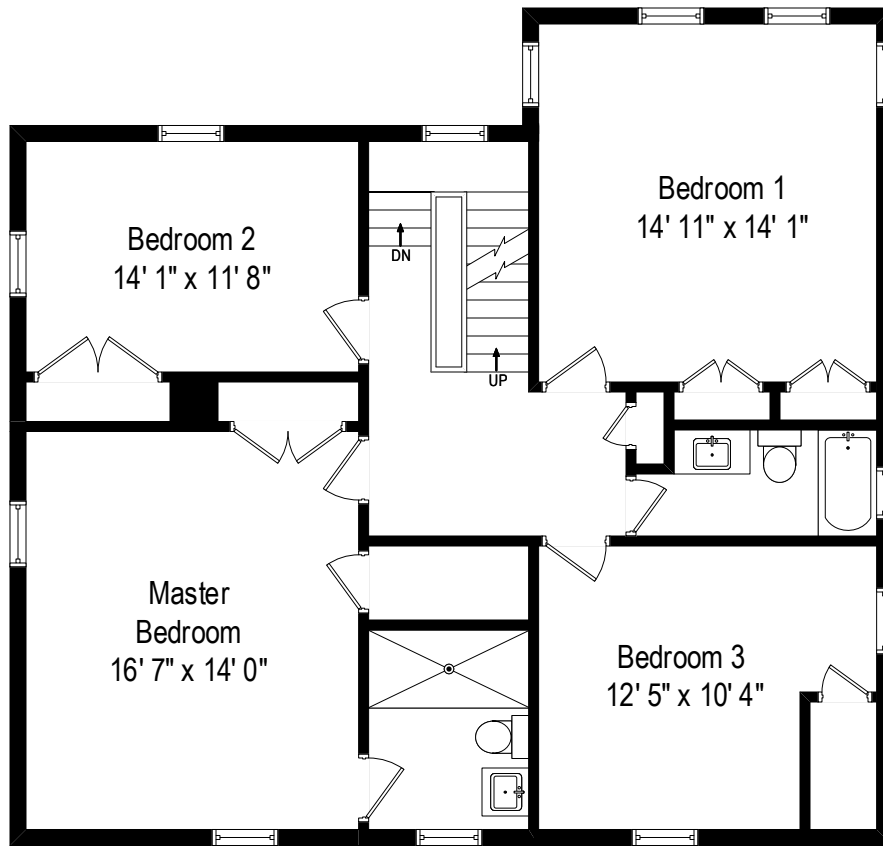

38 Peetersville Road – New Rochelle, NY 10801

First Level

All dimensions are approximate. This plan is for marketing purposes only.

38 Peetersville Road – New Rochelle, NY 10801

Second Level

All dimensions are approximate. This plan is for marketing purposes only.

Loft  
32' 11" x 12' 7"

38 Peetersville Road – New Rochelle, NY 10801

Third Level

38 Peetersville Road – New Rochelle, NY 10801

Lower Level

All dimensions are approximate. This plan is for marketing purposes only.

# First Level

# Lower Level