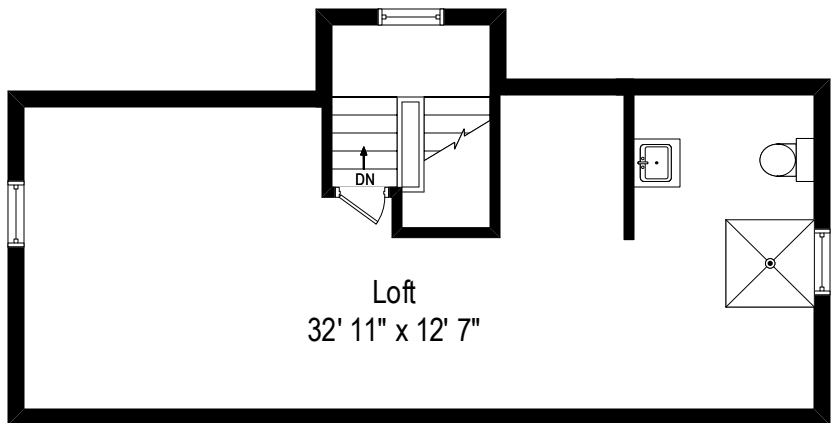

38 Peetersville Road – New Rochelle, NY 10801

First Level

All dimensions are approximate. This plan is for marketing purposes only.

38 Peetersville Road – New Rochelle, NY 10801

Second Level

All dimensions are approximate. This plan is for marketing purposes only.

Loft  
32' 11" x 12' 7"

38 Peetersville Road – New Rochelle, NY 10801

Third Level

38 Peetersville Road – New Rochelle, NY 10801

Lower Level

All dimensions are approximate. This plan is for marketing purposes only.