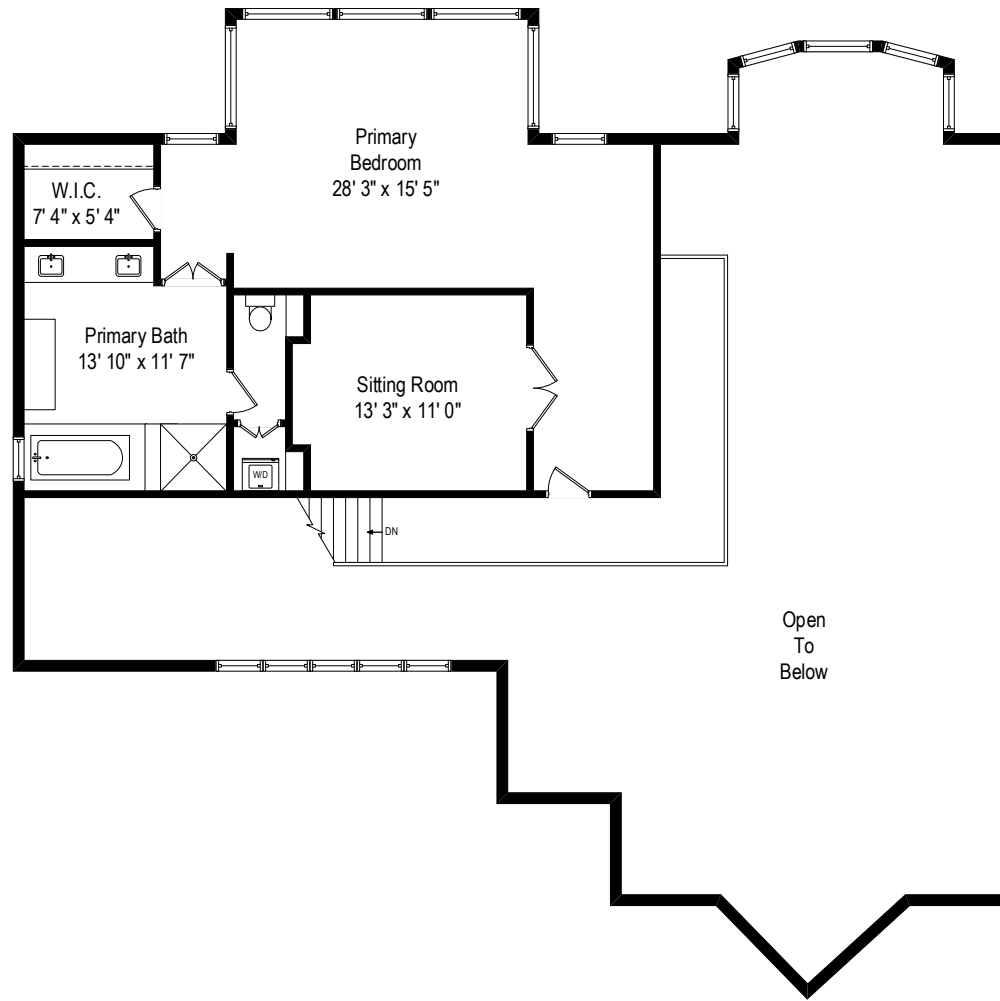

10 River Lane - Westport, CT. 06880

First Level

All dimensions are approximate. This plan is for marketing purposes only.

10 River Lane - Westport, CT. 06880

Second Level

All dimensions are approximate. This plan is for marketing purposes only.

10 River Lane - Westport, CT. 06880

Lower Level

All dimensions are approximate. This plan is for marketing purposes only.

Second Level

First Level

Lower Level