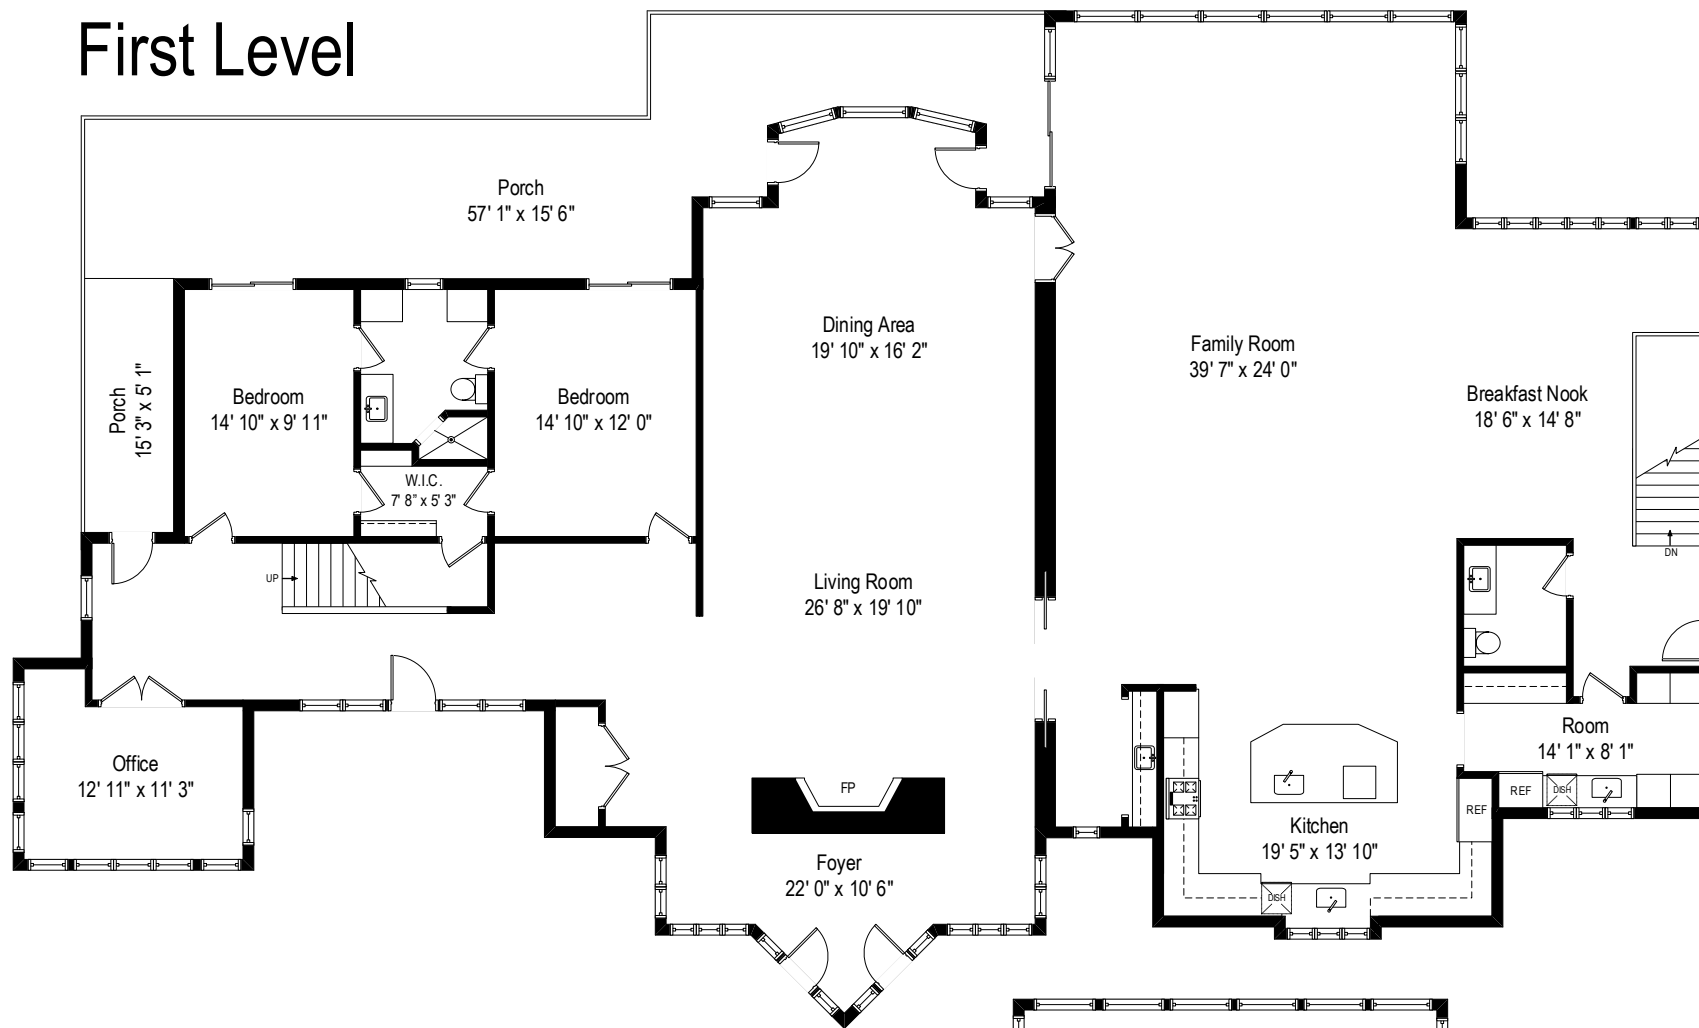

10 River Lane - Westport, CT. 06880

First Level

All dimensions are approximate. This plan is for marketing purposes only.

10 River Lane - Westport, CT. 06880

Second Level

All dimensions are approximate. This plan is for marketing purposes only.

10 River Lane - Westport, CT. 06880

Lower Level

All dimensions are approximate. This plan is for marketing purposes only.

Second Level

First Level

Lower Level