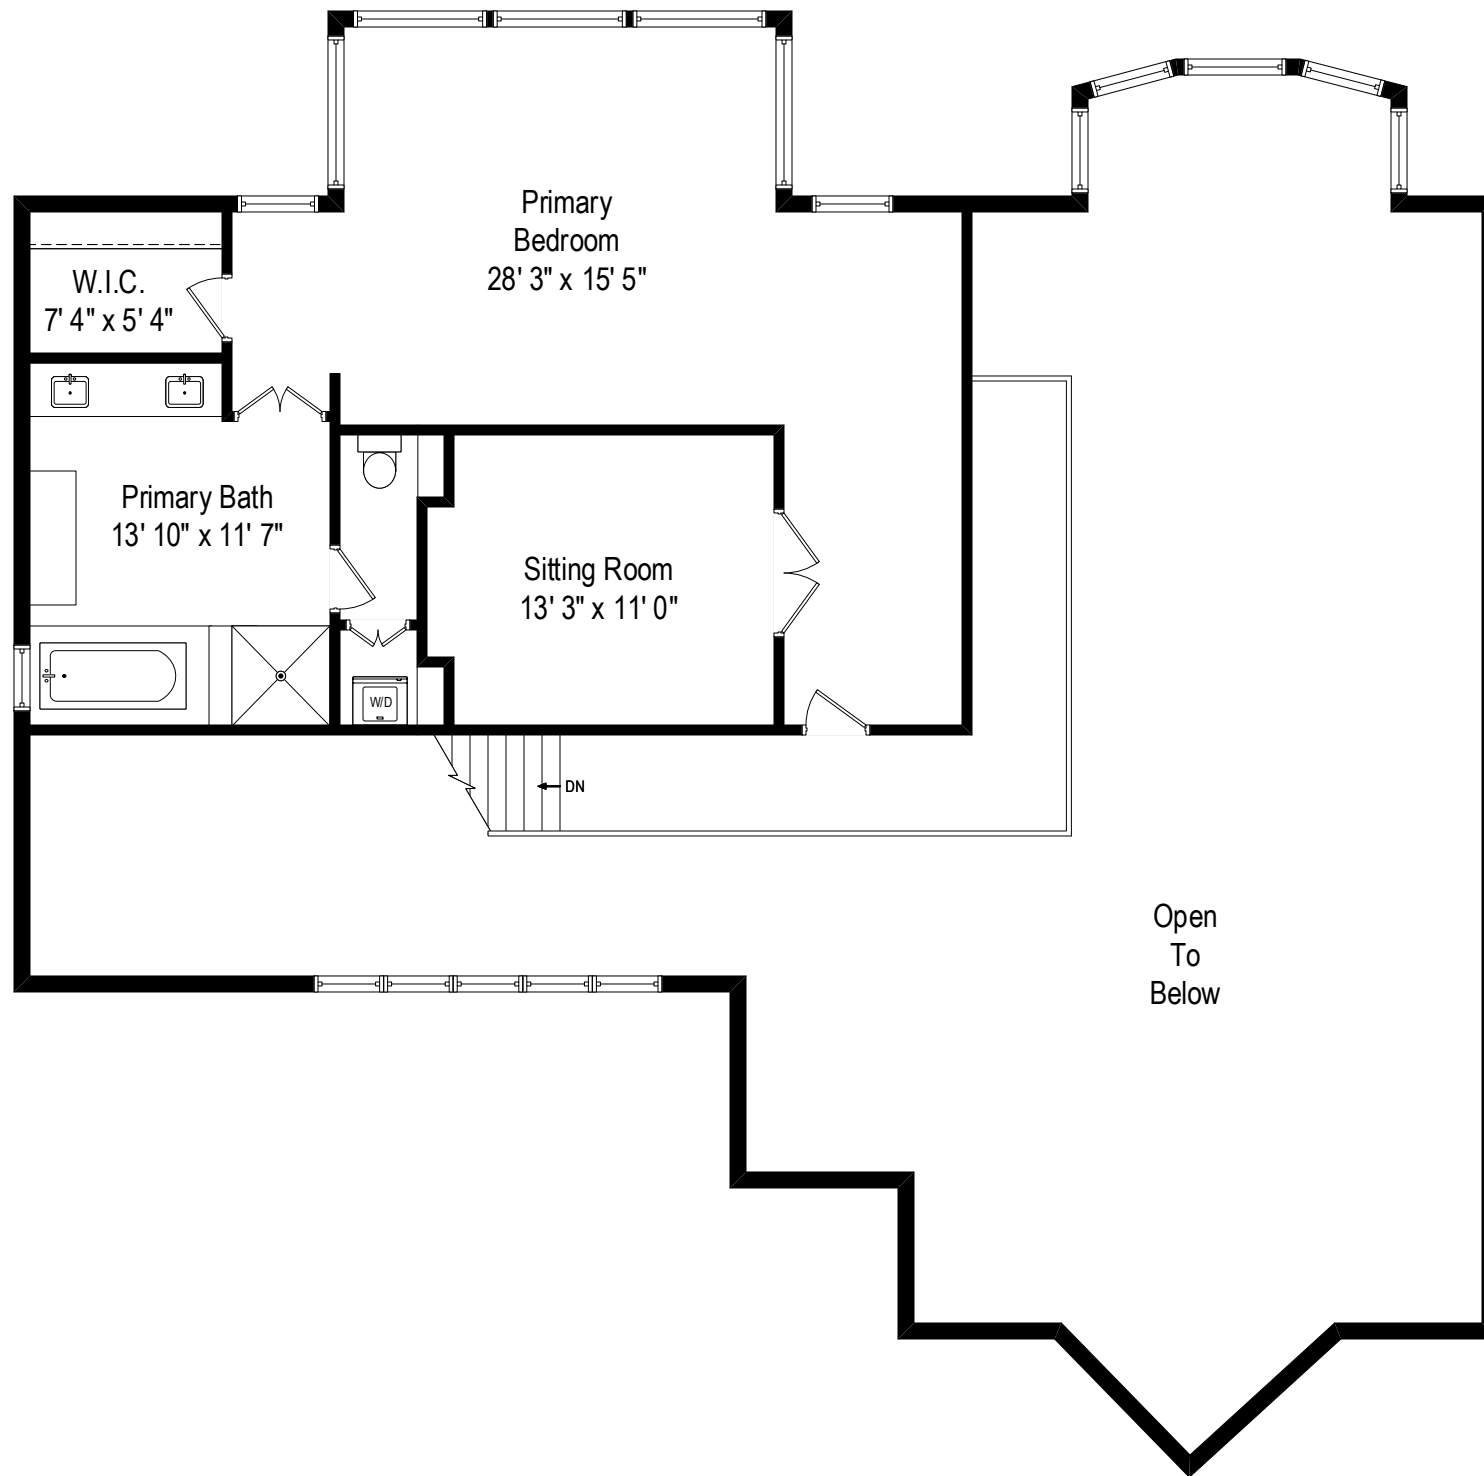

10 River Lane - Westport, CT. 06880

First Level

All dimensions are approximate. This plan is for marketing purposes only.

10 River Lane - Westport, CT. 06880

Second Level

All dimensions are approximate. This plan is for marketing purposes only.

10 River Lane - Westport, CT. 06880

Lower Level

All dimensions are approximate. This plan is for marketing purposes only.

Second Level

First Level

Lower Level