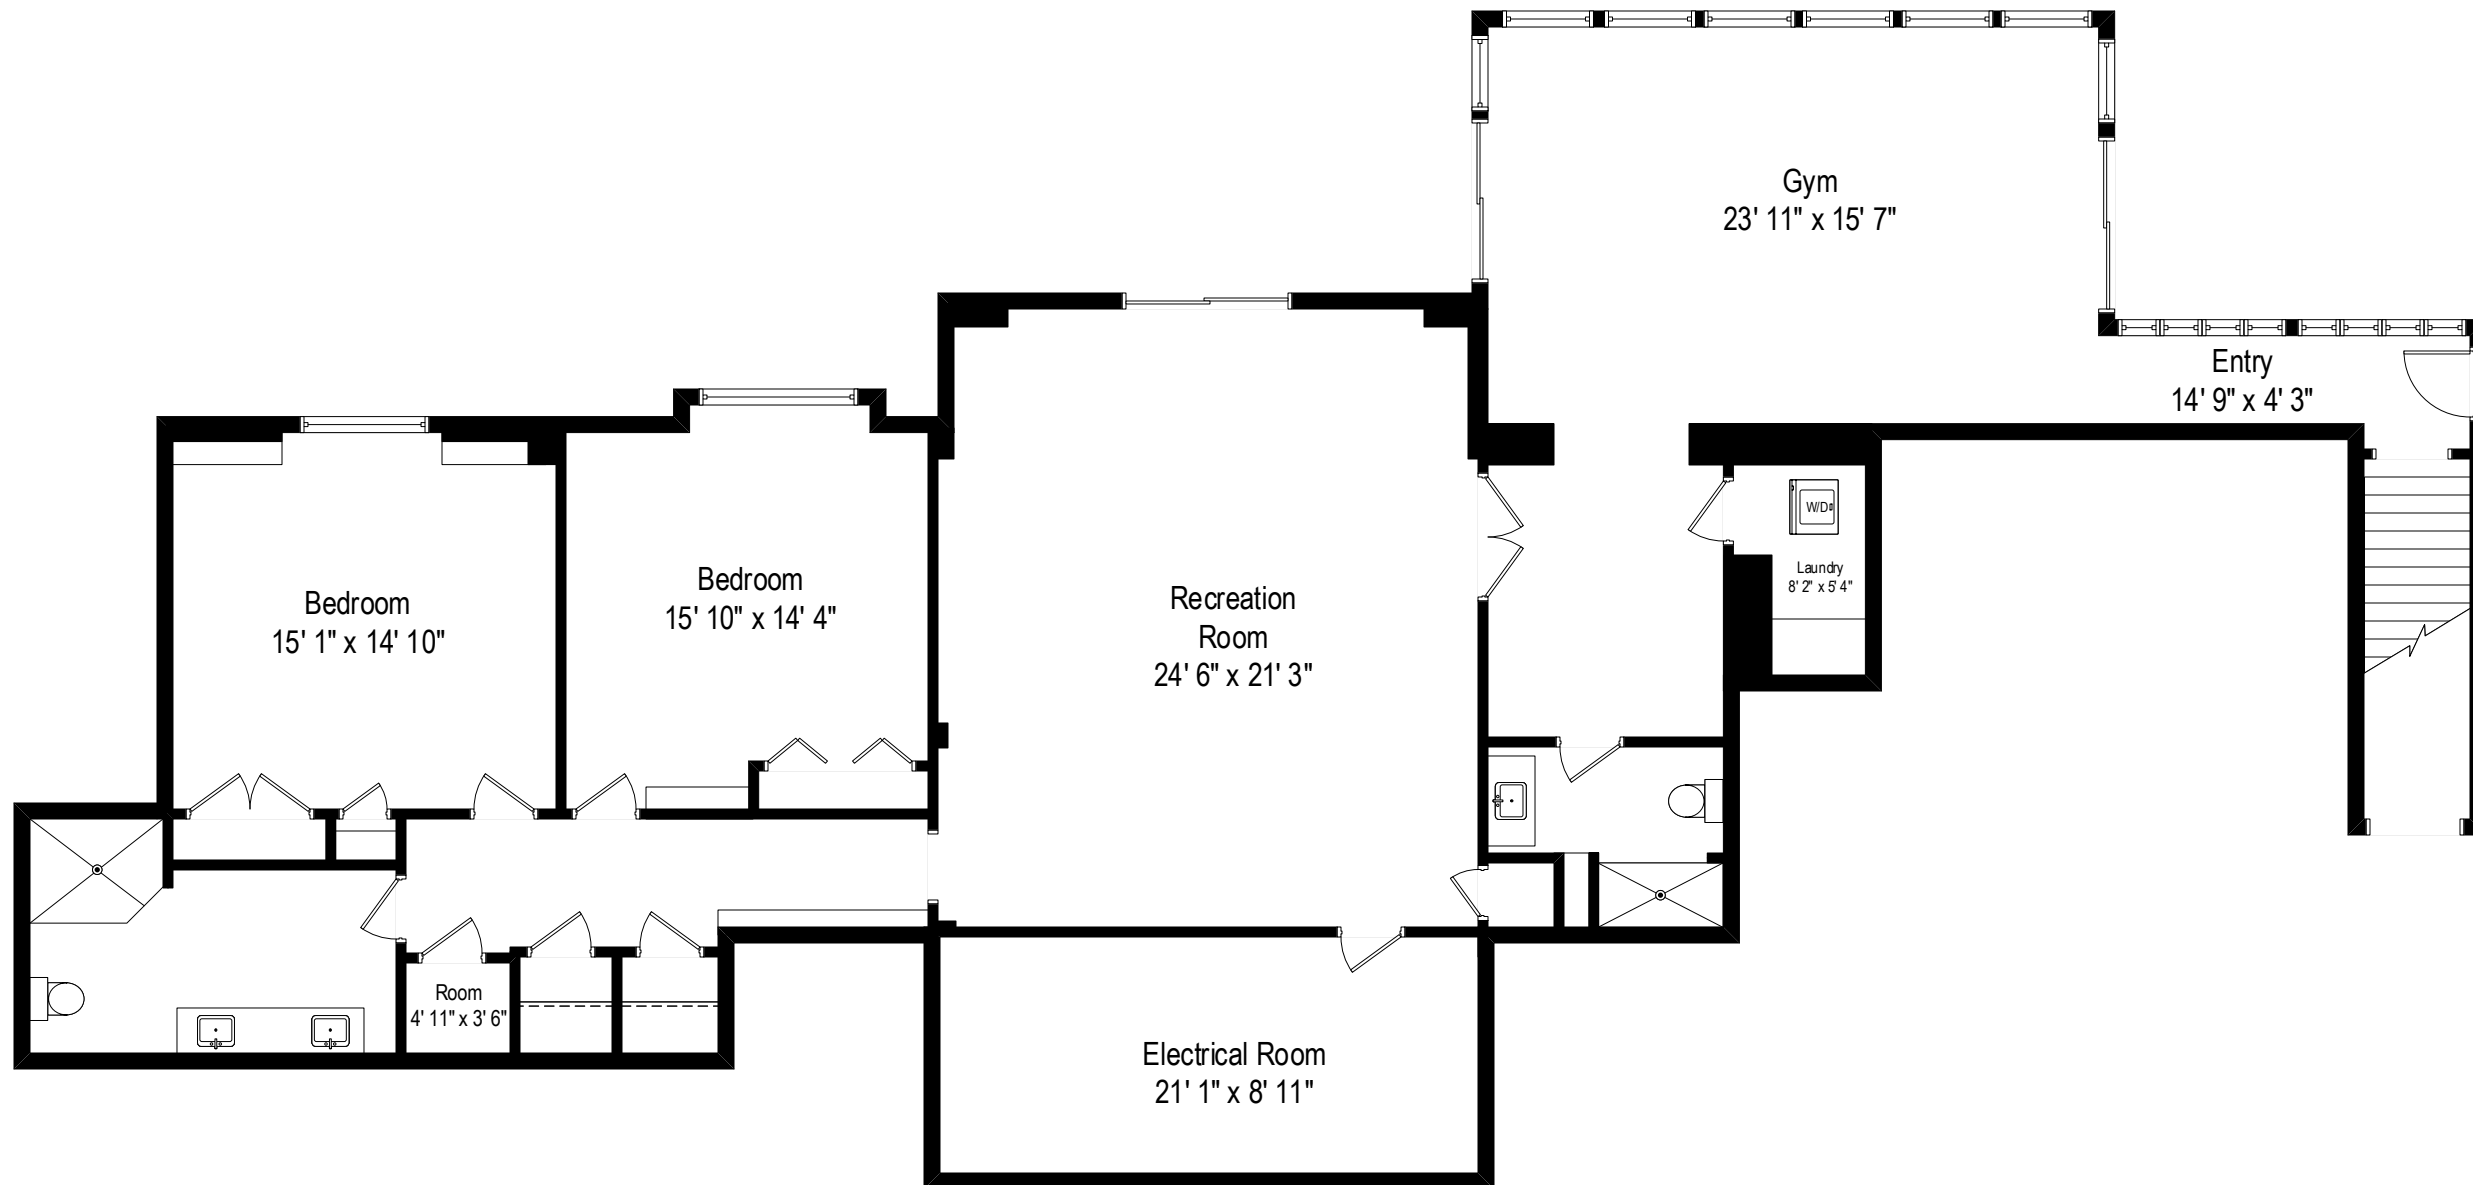

10 River Lane - Westport, CT. 06880

First Level

All dimensions are approximate. This plan is for marketing purposes only.

10 River Lane - Westport, CT. 06880

Second Level

All dimensions are approximate. This plan is for marketing purposes only.

10 River Lane - Westport, CT. 06880

Lower Level

All dimensions are approximate. This plan is for marketing purposes only.

Second Level

First Level

Lower Level