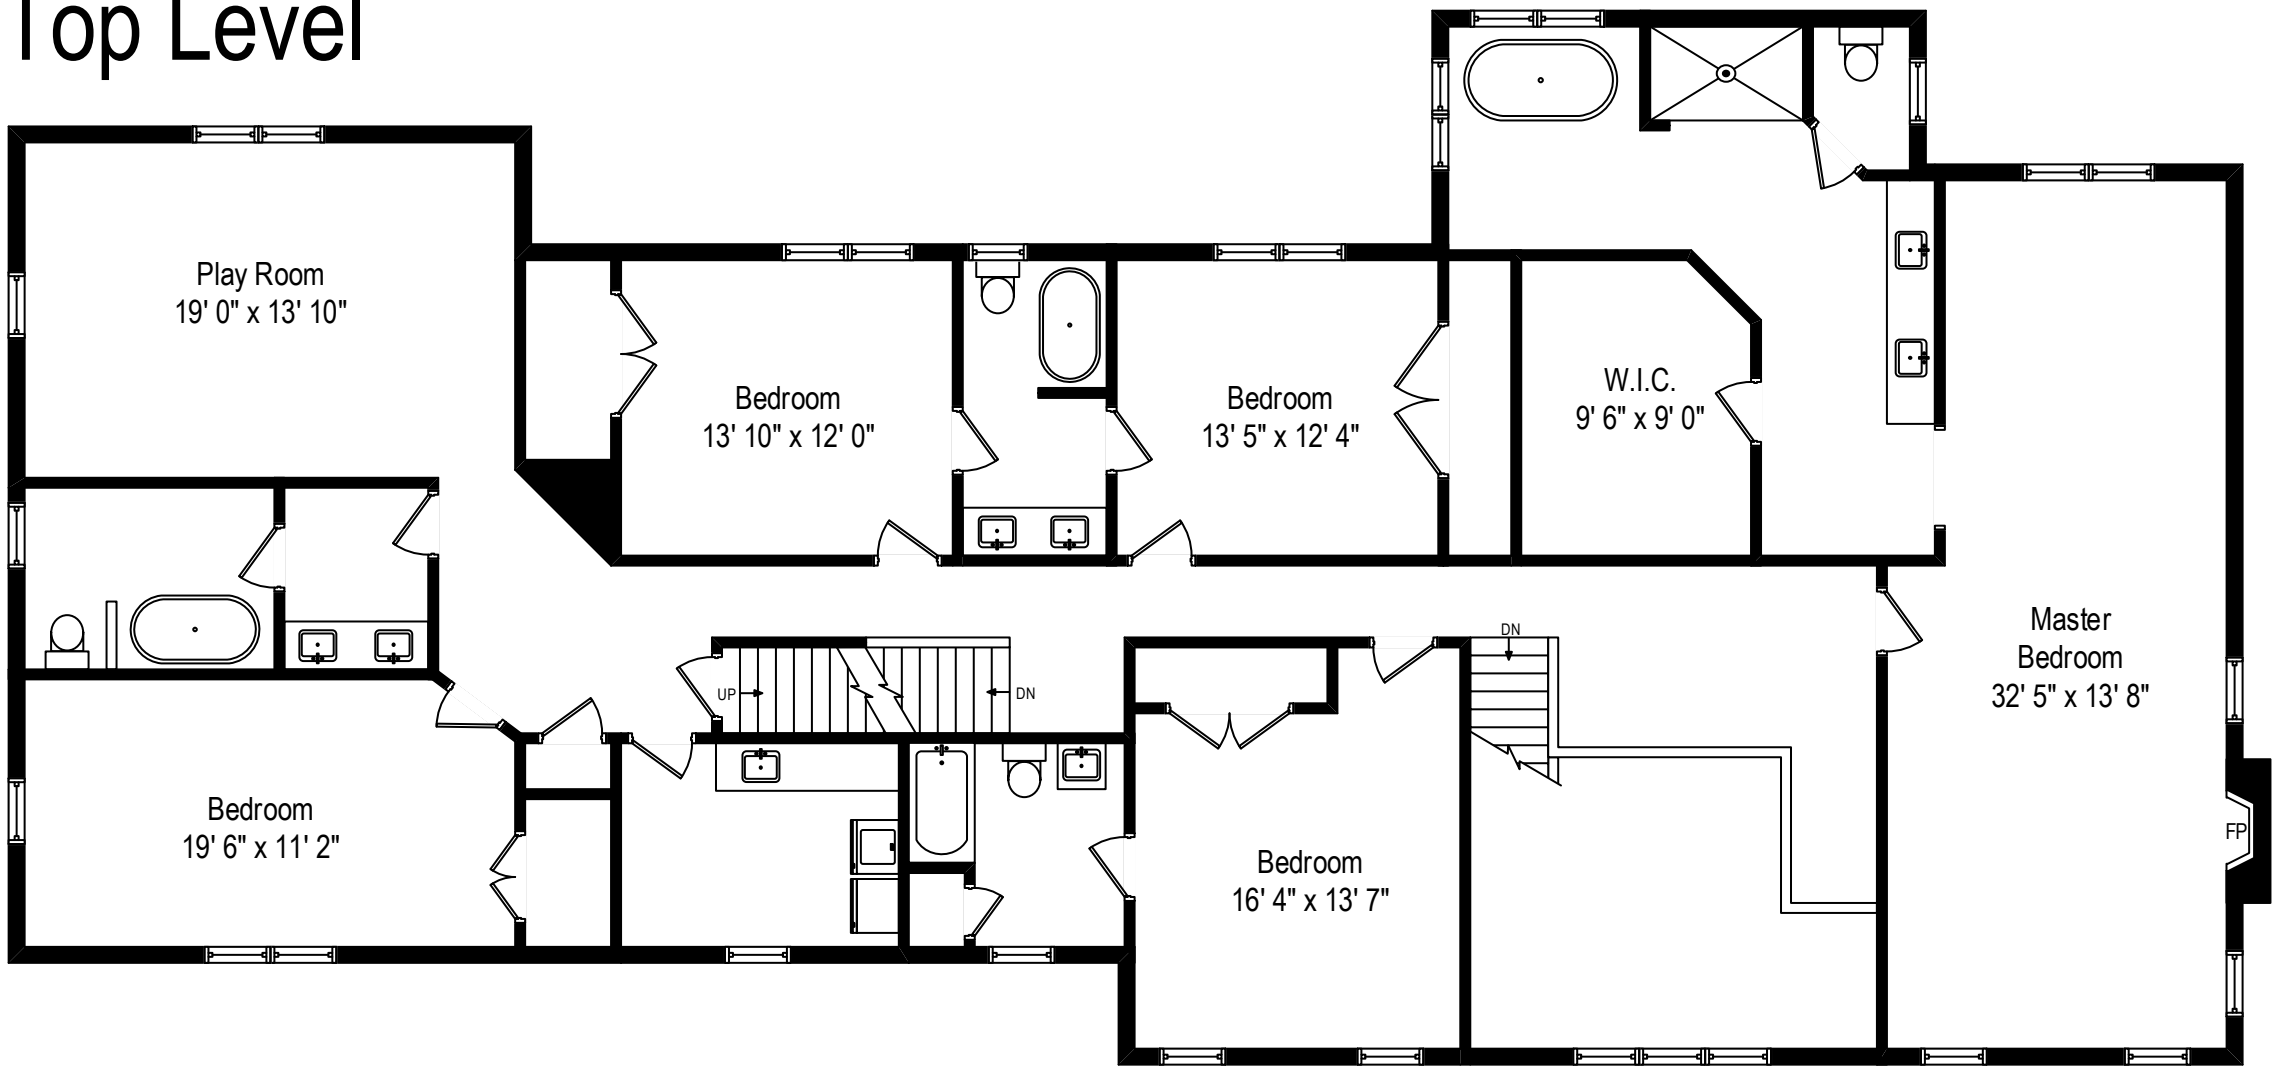

279 North Street – Ridgefield, CT 06877

Main Level

All dimensions are approximate. This plan is for marketing purposes only.

279 North Street – Ridgefield, CT 06877

Top Level

All dimensions are approximate. This plan is for marketing purposes only.

279 North Street – Ridgefield, CT 06877

Lower Level

All dimensions are approximate. This plan is for marketing purposes only.

Top Level

Main Level

Lower Level