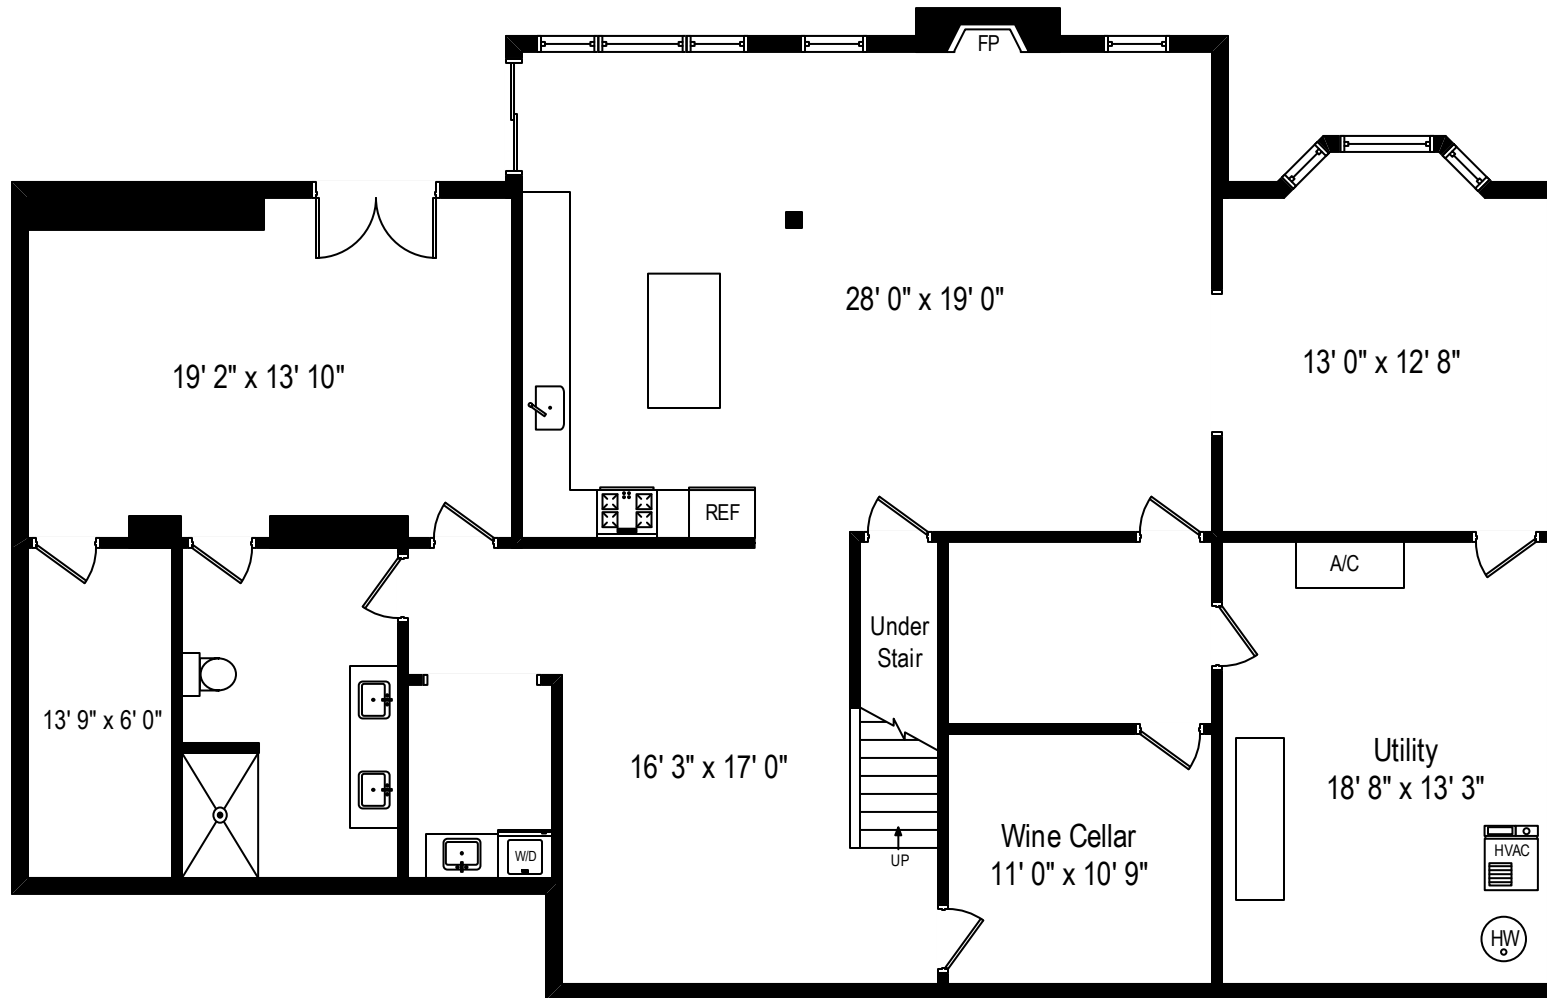

279 North Street – Ridgefield, CT 06877

Main Level

All dimensions are approximate. This plan is for marketing purposes only.

279 North Street – Ridgefield, CT 06877

Top Level

All dimensions are approximate. This plan is for marketing purposes only.

279 North Street – Ridgefield, CT 06877

Lower Level

All dimensions are approximate. This plan is for marketing purposes only.

Top Level

Main Level

Lower Level