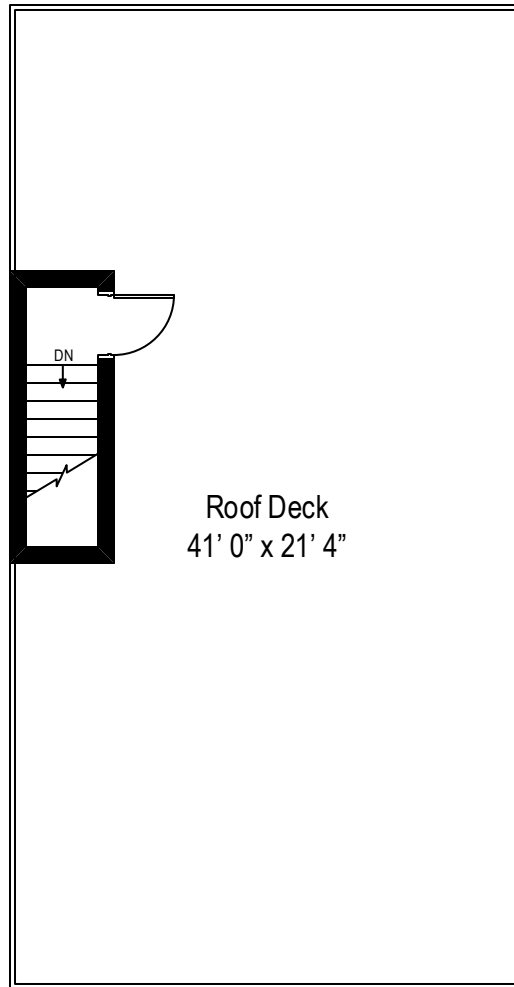

260 Griffith Street – Jersey City, NJ 07307

First Level

260 Griffith Street – Jersey City, NJ 07307

Second Level

260 Griffith Street – Jersey City, NJ 07307

Roof Deck

260 Griffith Street – Jersey City, NJ 07307

Lower Level

First Level

Roof Deck

Lower Level

Second Level

260 Griffith Street – Jersey City, NJ 07307