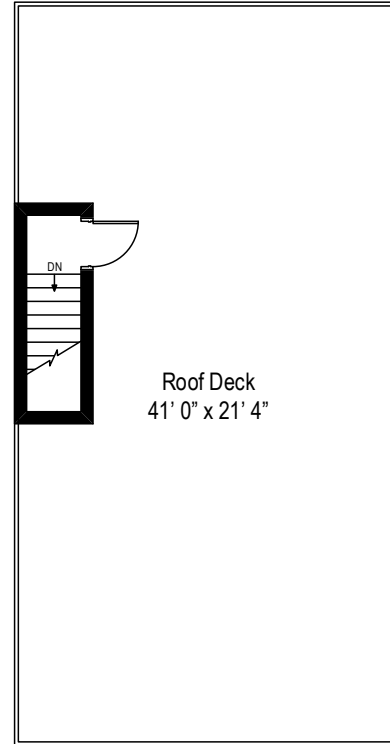

260 Griffith Street – Jersey City, NJ 07307

First Level

260 Griffith Street – Jersey City, NJ 07307

Second Level

260 Griffith Street – Jersey City, NJ 07307

Roof Deck

260 Griffith Street – Jersey City, NJ 07307

Lower Level

First Level

Roof Deck

Lower Level

Second Level

260 Griffith Street – Jersey City, NJ 07307