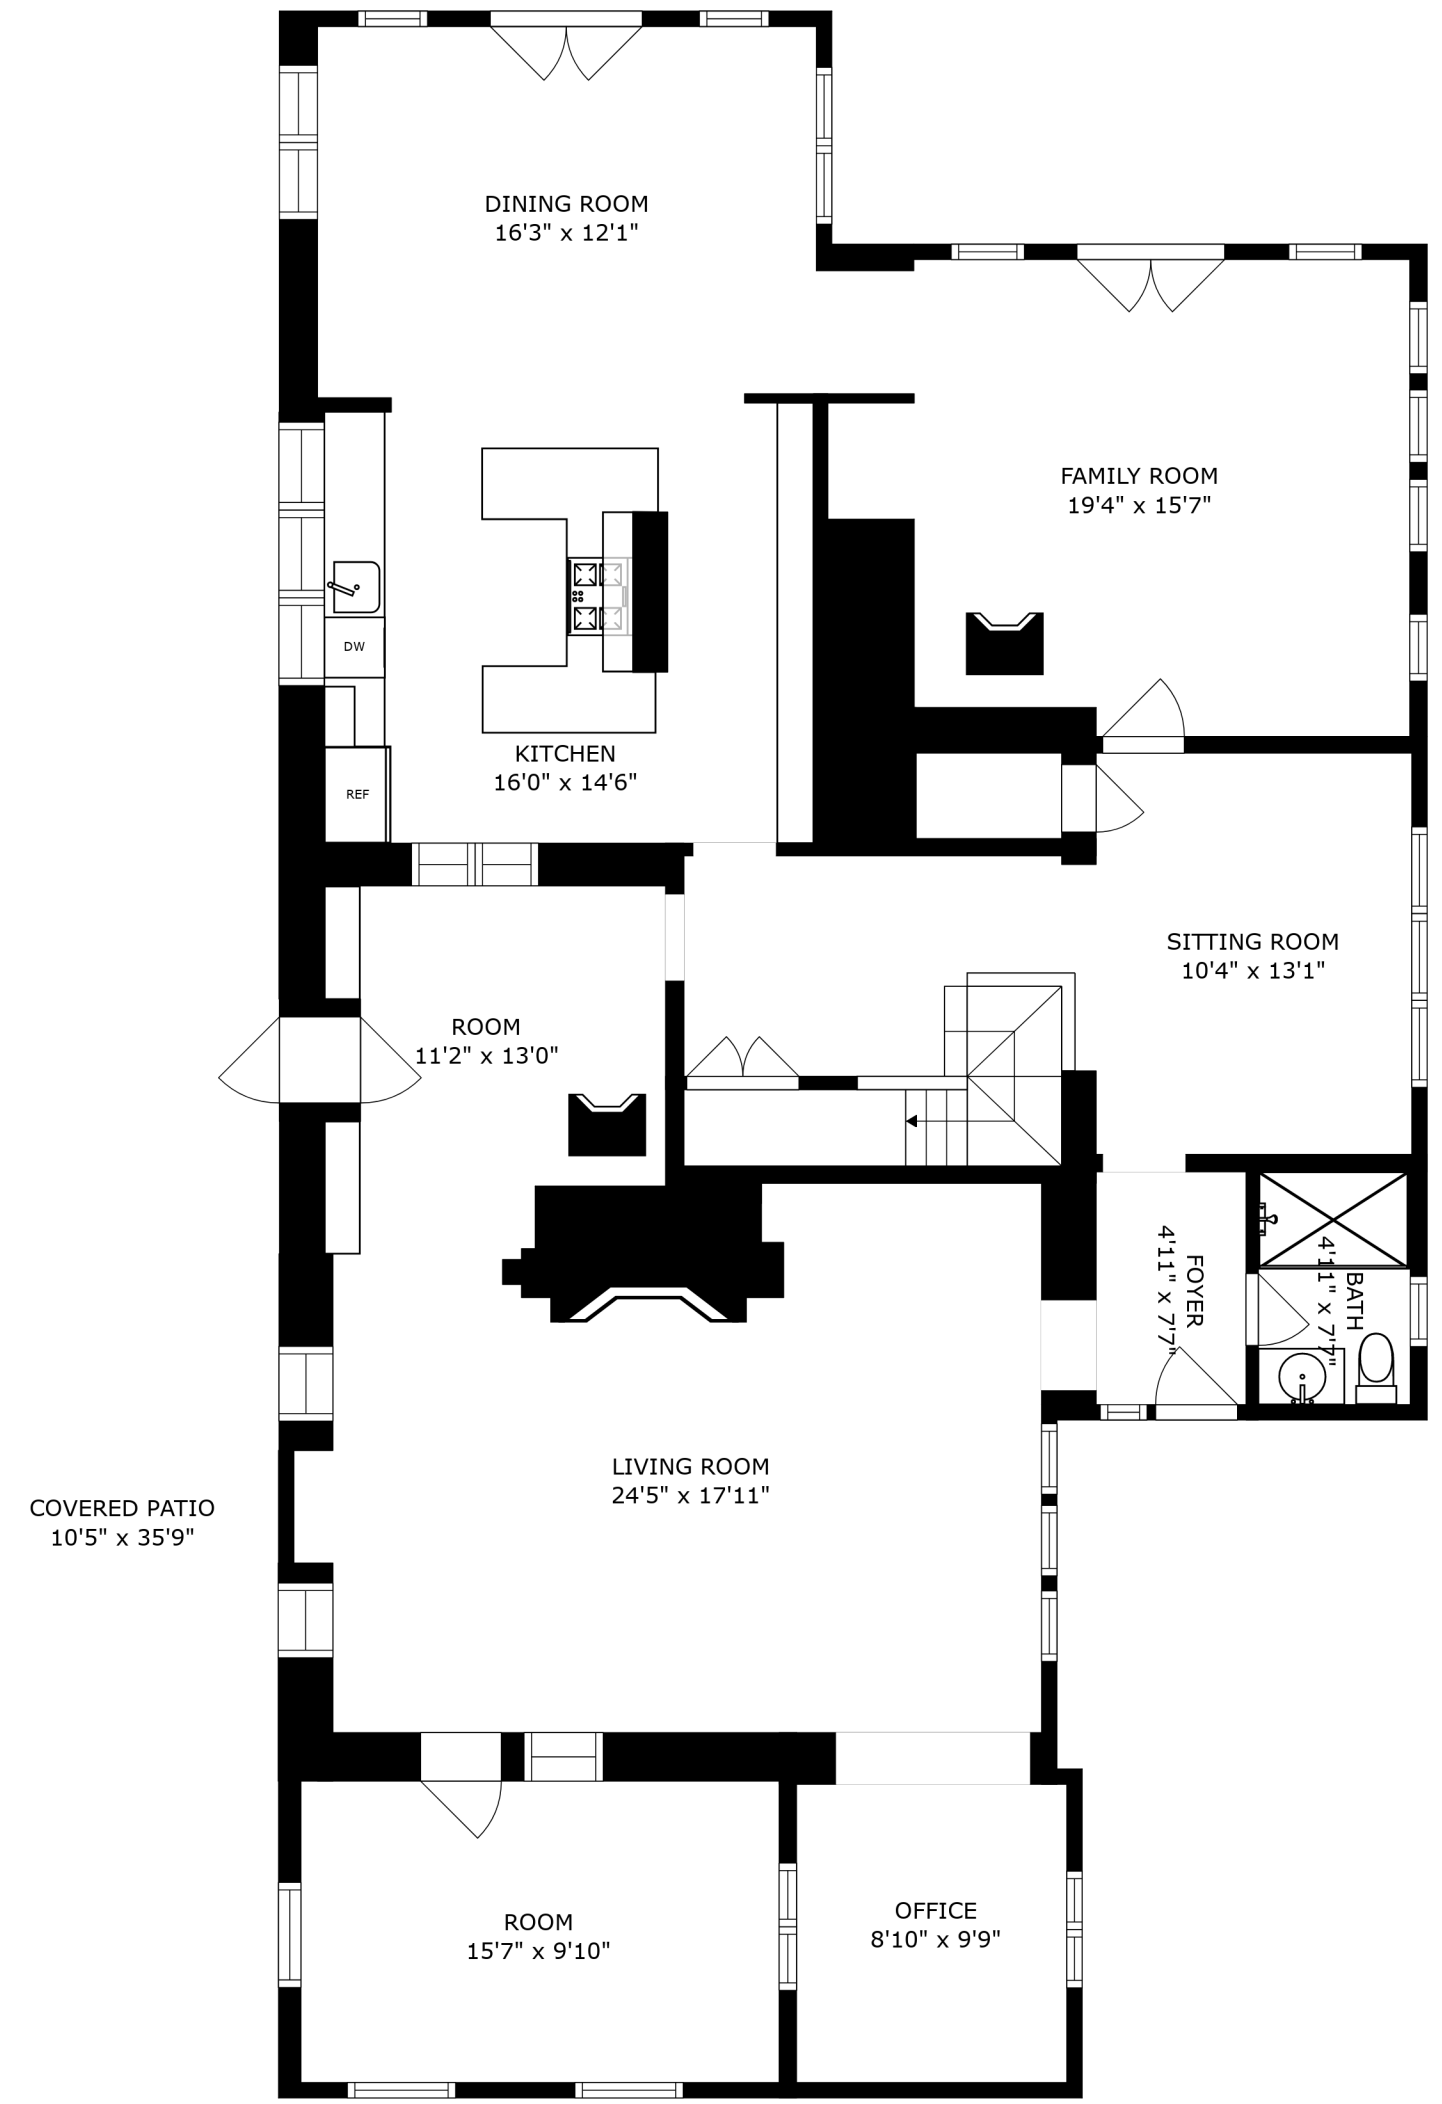

SIZES AND DIMENSIONS ARE APPROXIMATE, ACTUAL MAY VARY.

SIZES AND DIMENSIONS ARE APPROXIMATE, ACTUAL MAY VARY.

PATIO
36'8" x 19'1"

SIZES AND DIMENSIONS ARE APPROXIMATE, ACTUAL MAY VARY.