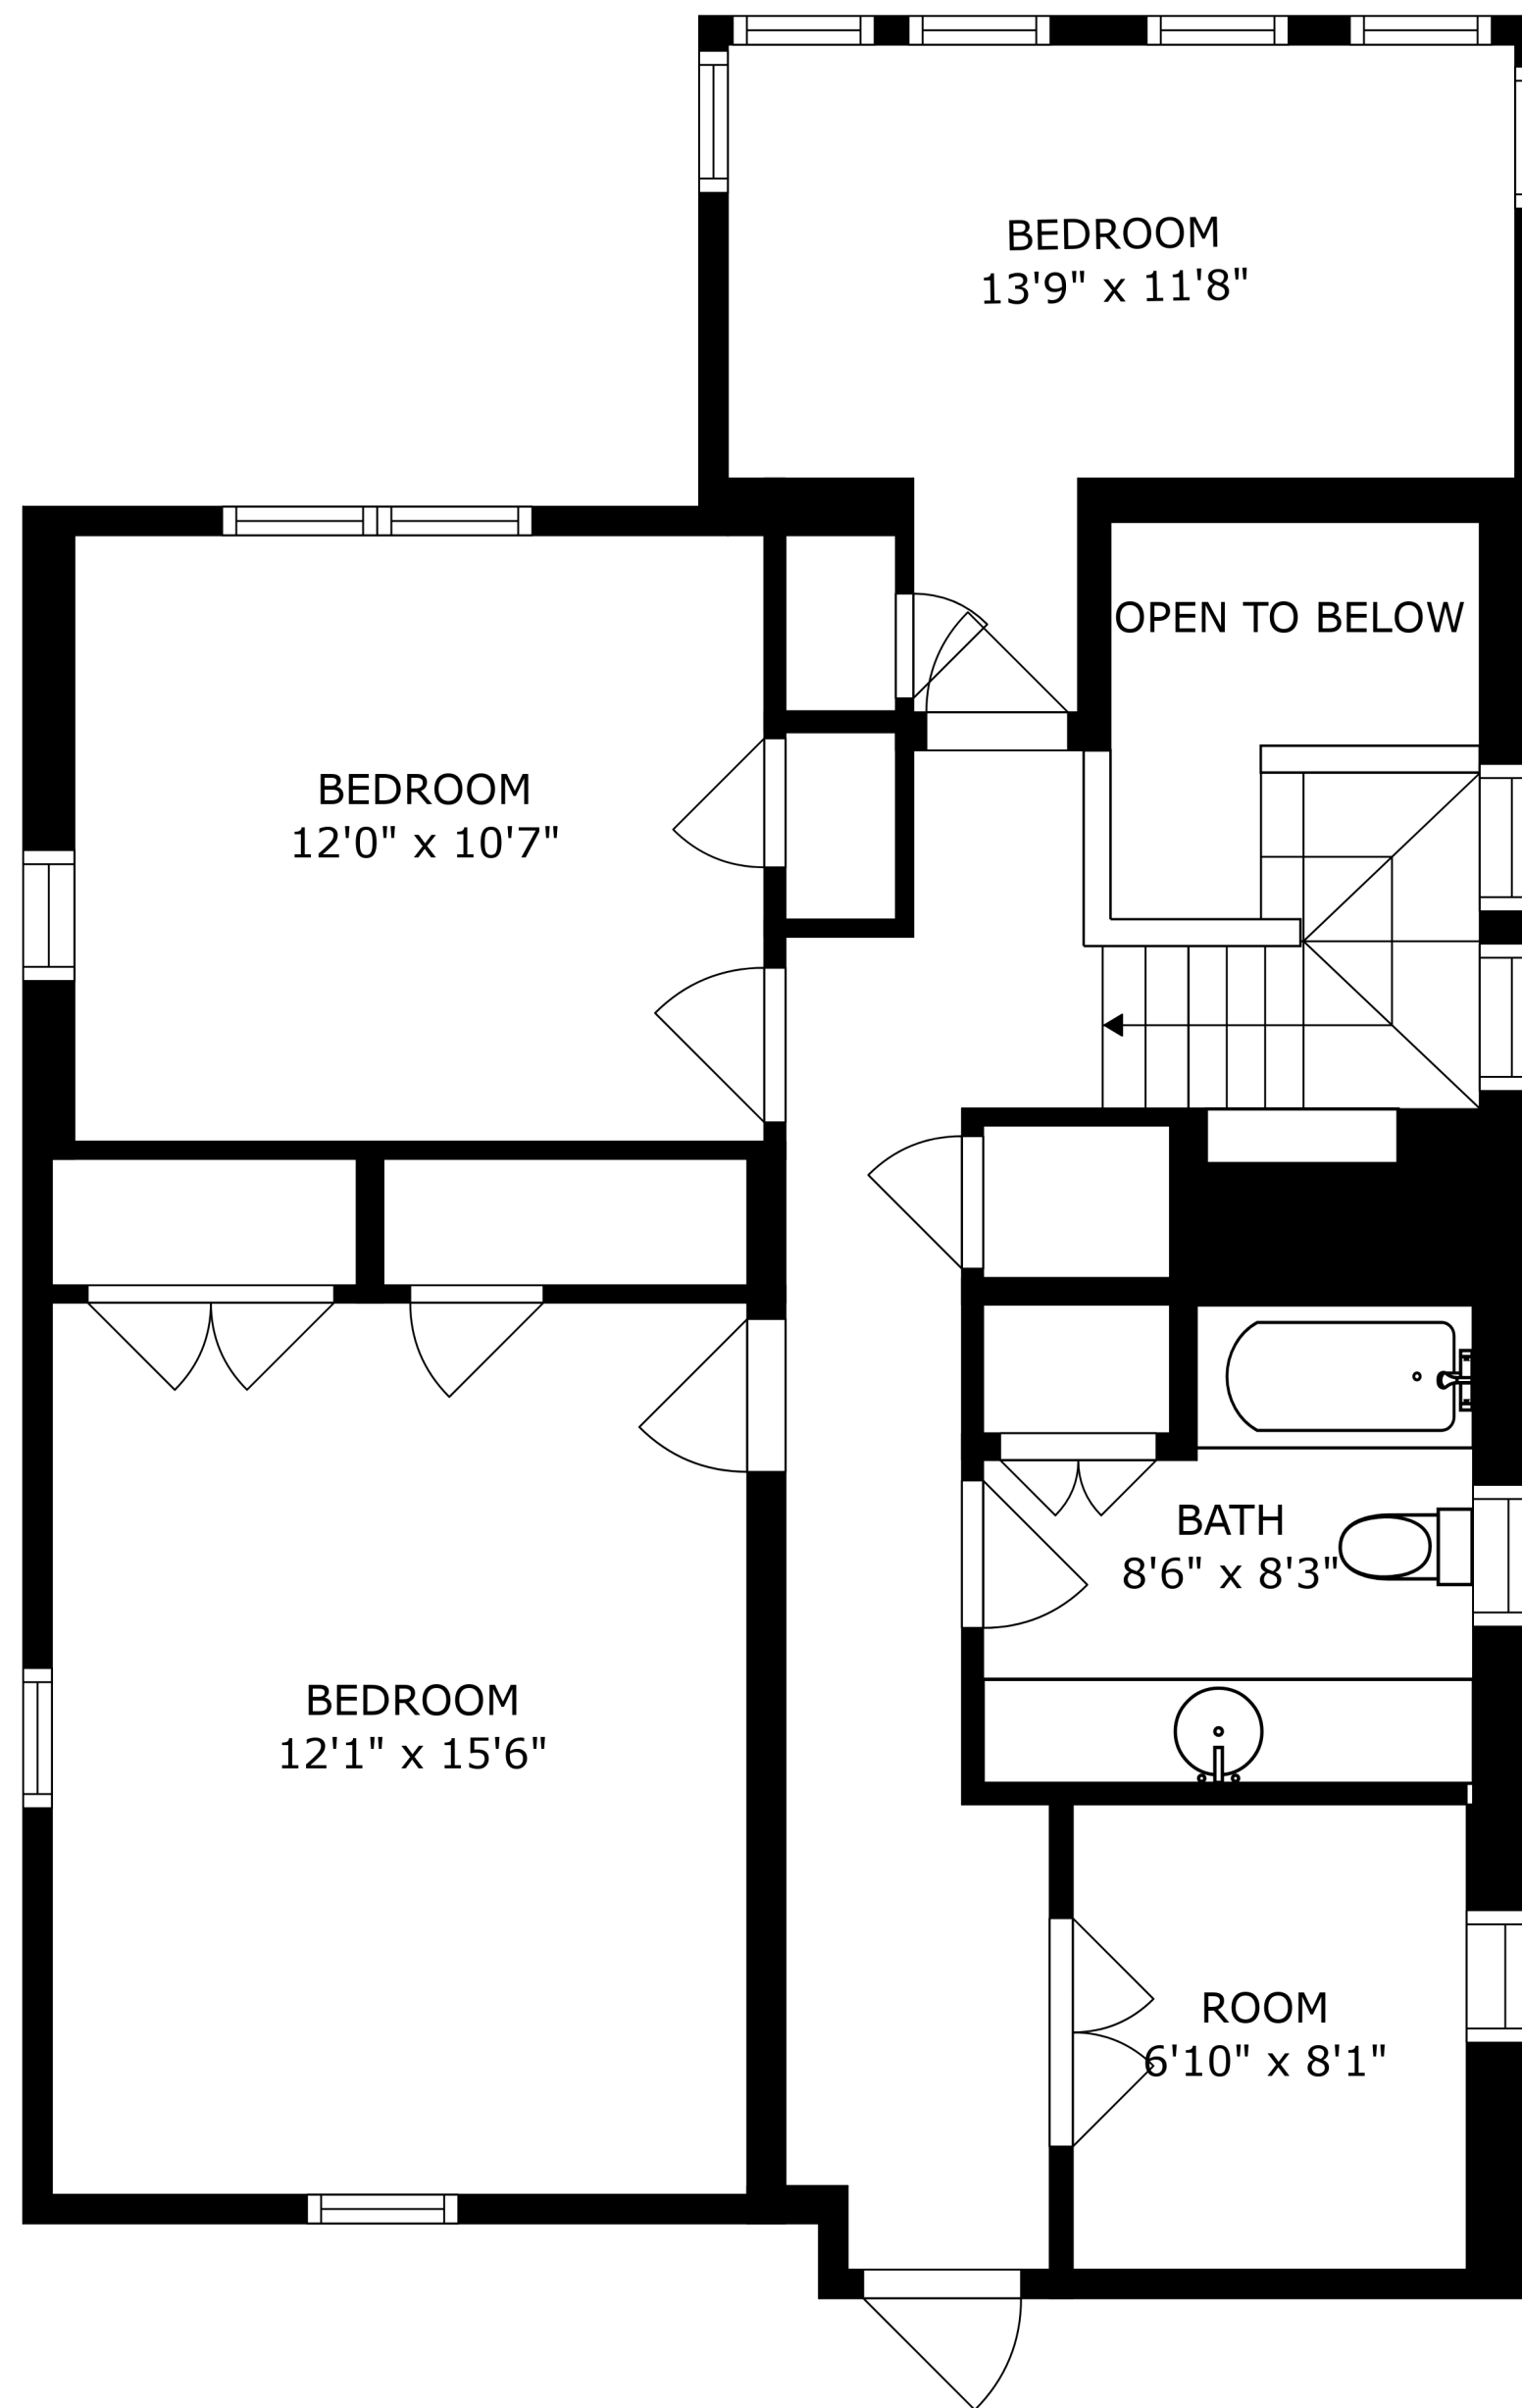

SIZES AND DIMENSIONS ARE APPROXIMATE, ACTUAL MAY VARY.

SIZES AND DIMENSIONS ARE APPROXIMATE, ACTUAL MAY VARY.

PATIO
36'8" x 19'1"

SIZES AND DIMENSIONS ARE APPROXIMATE, ACTUAL MAY VARY.