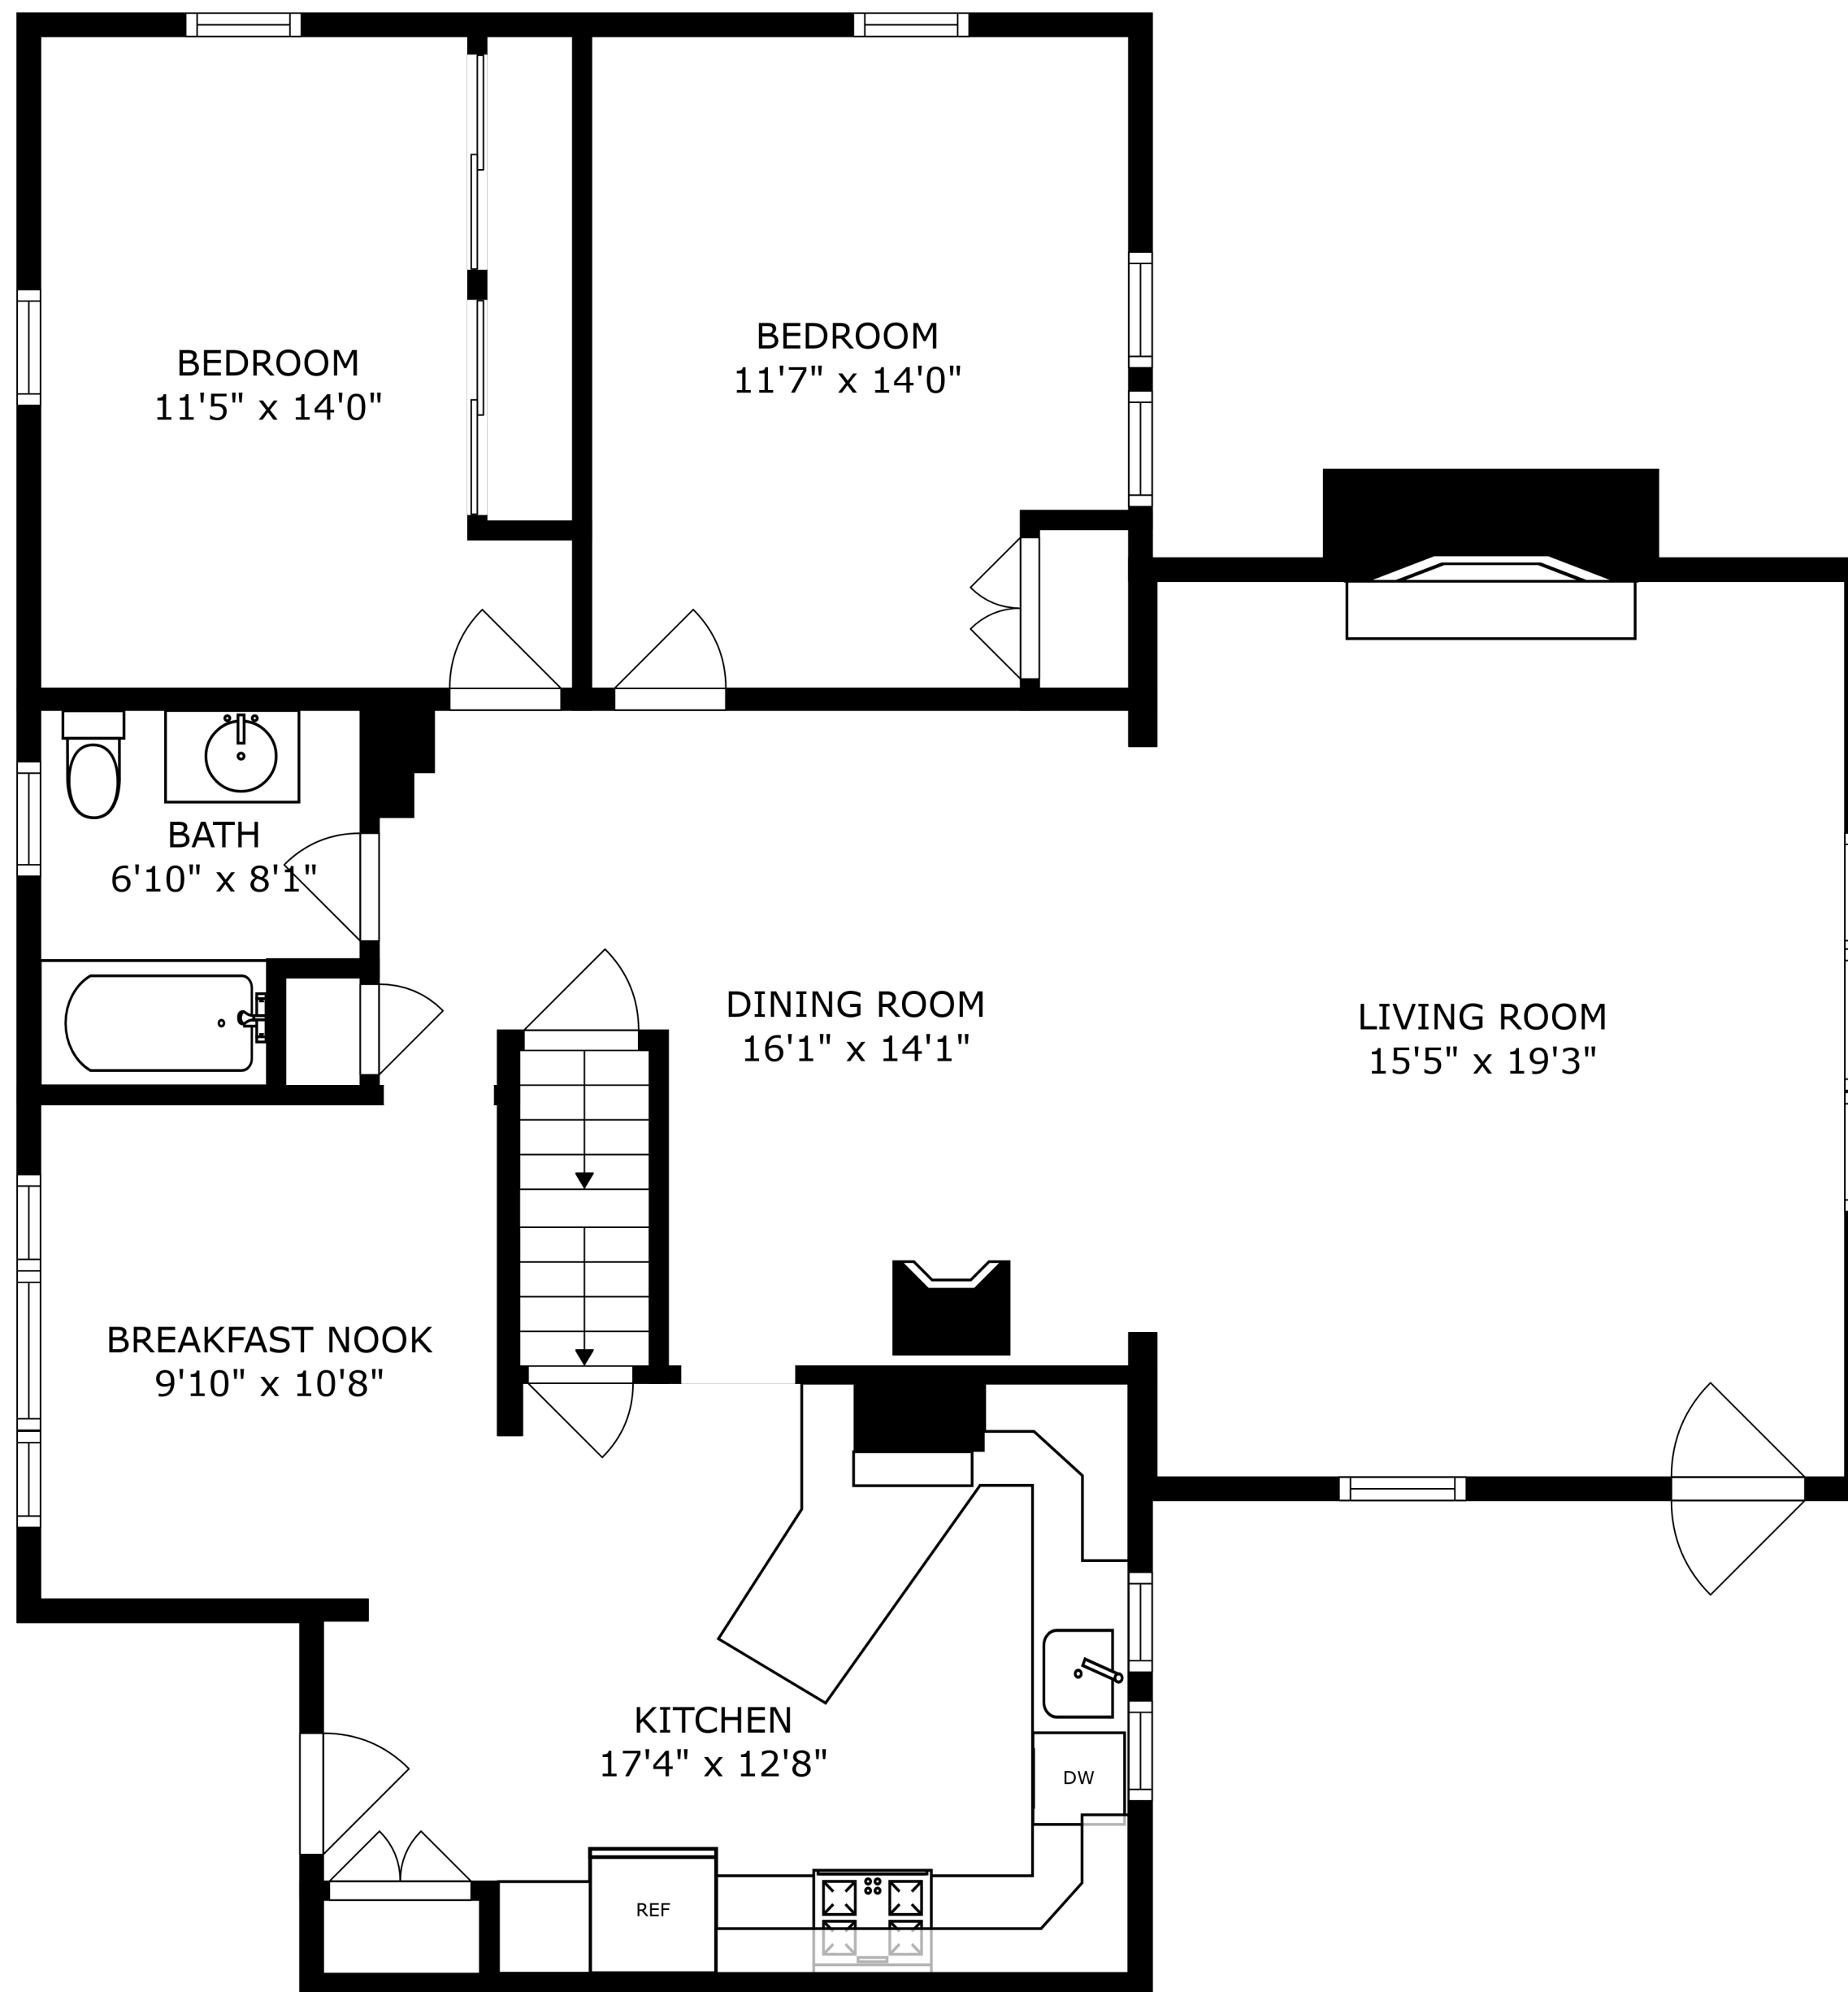

FLOOR 2

FLOOR 3

FLOOR 1

SIZES AND DIMENSIONS ARE APPROXIMATE, ACTUAL MAY VARY.

SIZES AND DIMENSIONS ARE APPROXIMATE, ACTUAL MAY VARY.

UTILITY  
11'10" x 19'8"

REF

D

W

BAR  
4'2" x 7'1"

RECREATION ROOM  
14'2" x 18'4"