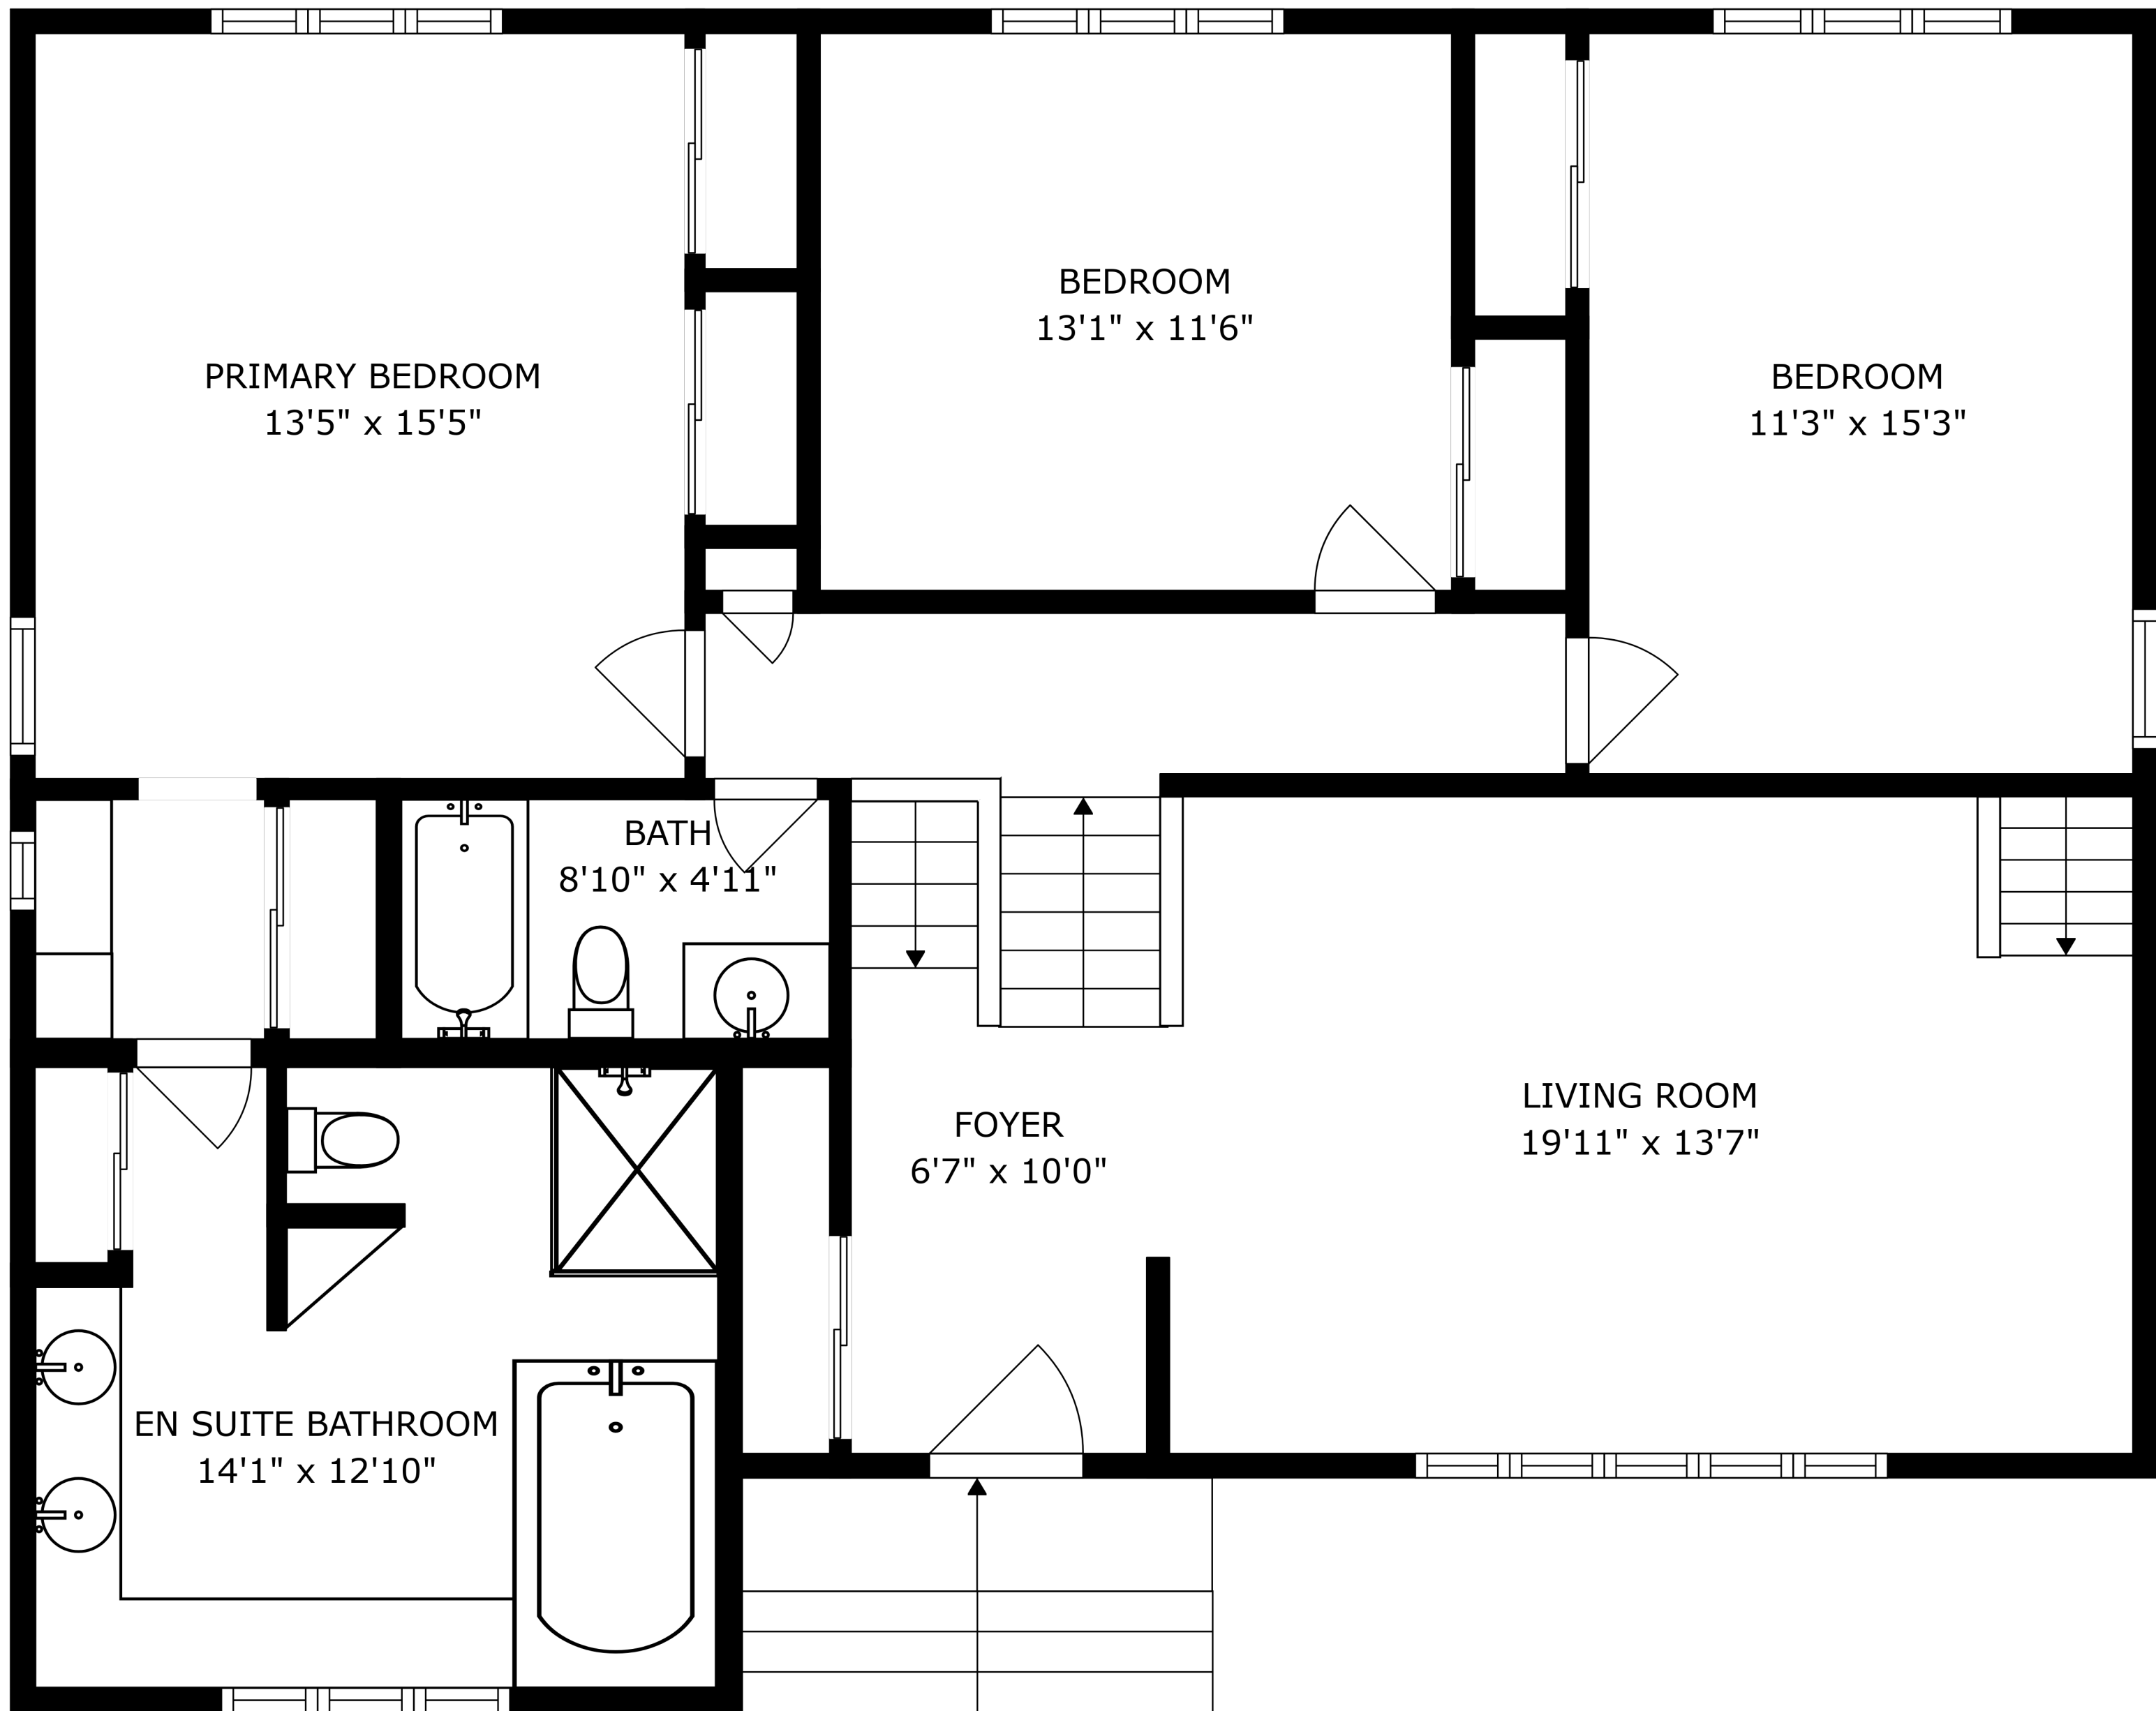

SWIMMING POOL

PATIO  
44'5" x 23'8"

FLOOR 1

FLOOR 2

SIZES AND DIMENSIONS ARE APPROXIMATE, ACTUAL MAY VARY.

SIZES AND DIMENSIONS ARE APPROXIMATE, ACTUAL MAY VARY.

SWIMMING POOL

PATIO  
44'5" x 23'8"

GARAGE  
25'1" x 22'4"

FAMILY ROOM  
17'2" x 13'3"

KITCHEN  
14'6" x 13'3"

DINING ROOM  
11'3" x 13'4"

LAUNDRY  
6'10" x 5'1"

BATH  
6'1" x 5'0"

BEDROOM  
11'6" x 11'2"

LIVING ROOM  
19'8" x 12'6"

SIZES AND DIMENSIONS ARE APPROXIMATE, ACTUAL MAY VARY.