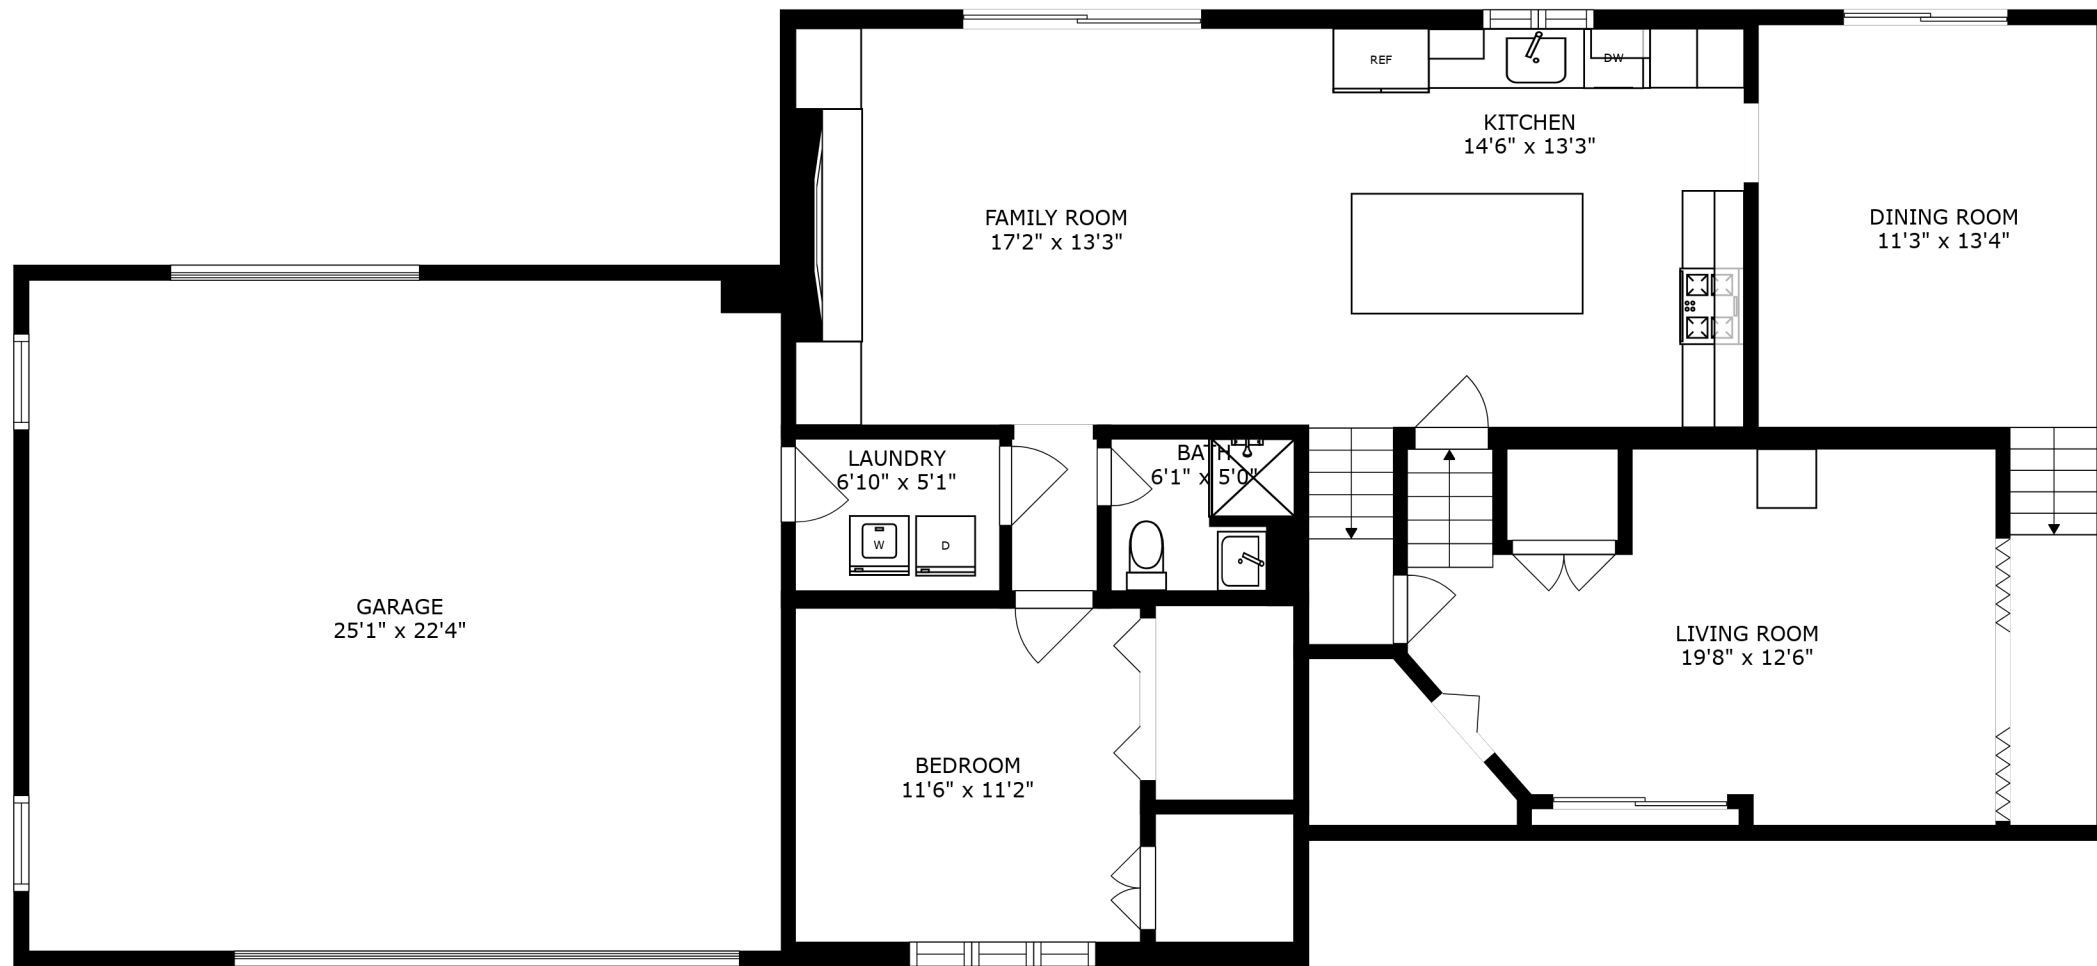

SWIMMING POOL

PATIO  
44'5" x 23'8"

FLOOR 1

FLOOR 2

SIZES AND DIMENSIONS ARE APPROXIMATE, ACTUAL MAY VARY.

SIZES AND DIMENSIONS ARE APPROXIMATE, ACTUAL MAY VARY.

SWIMMING POOL

PATIO  
44'5" x 23'8"

GARAGE  
25'1" x 22'4"

FAMILY ROOM  
17'2" x 13'3"

KITCHEN  
14'6" x 13'3"

DINING ROOM  
11'3" x 13'4"

LAUNDRY  
6'10" x 5'1"

BATH  
6'1" x 5'0"

BEDROOM  
11'6" x 11'2"

LIVING ROOM  
19'8" x 12'6"

SIZES AND DIMENSIONS ARE APPROXIMATE, ACTUAL MAY VARY.