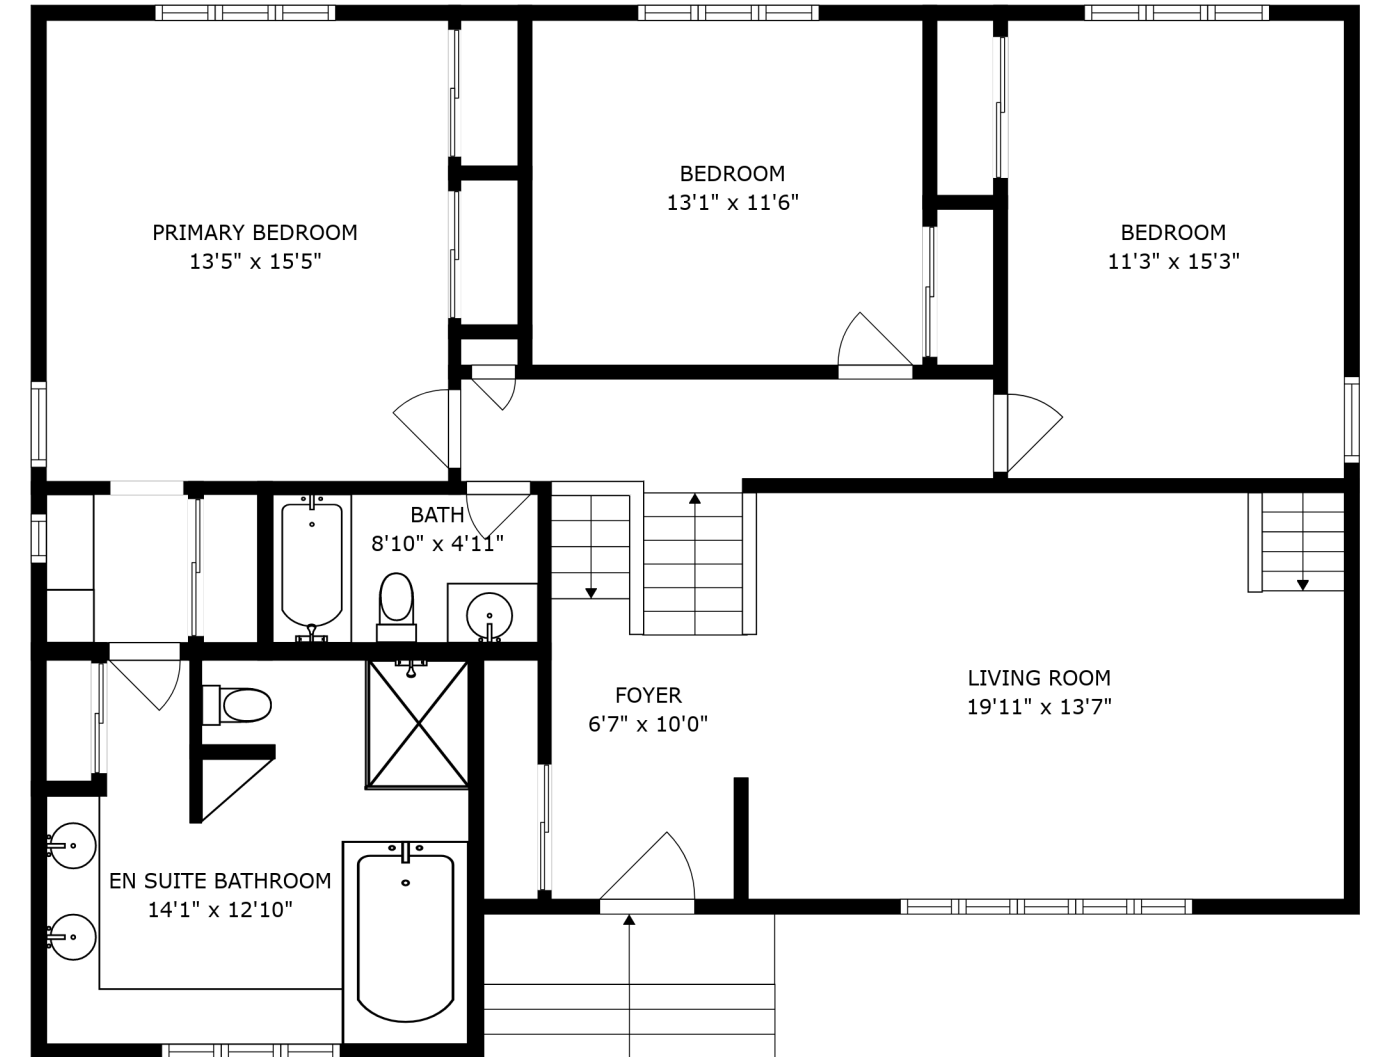

SWIMMING POOL

PATIO  
44'5" x 23'8"

FLOOR 1

FLOOR 2

SIZES AND DIMENSIONS ARE APPROXIMATE, ACTUAL MAY VARY.

SIZES AND DIMENSIONS ARE APPROXIMATE, ACTUAL MAY VARY.

SWIMMING POOL

PATIO  
44'5" x 23'8"

GARAGE  
25'1" x 22'4"

FAMILY ROOM  
17'2" x 13'3"

KITCHEN  
14'6" x 13'3"

DINING ROOM  
11'3" x 13'4"

LAUNDRY  
6'10" x 5'1"

BATH  
6'1" x 5'0"

BEDROOM  
11'6" x 11'2"

LIVING ROOM  
19'8" x 12'6"

SIZES AND DIMENSIONS ARE APPROXIMATE, ACTUAL MAY VARY.