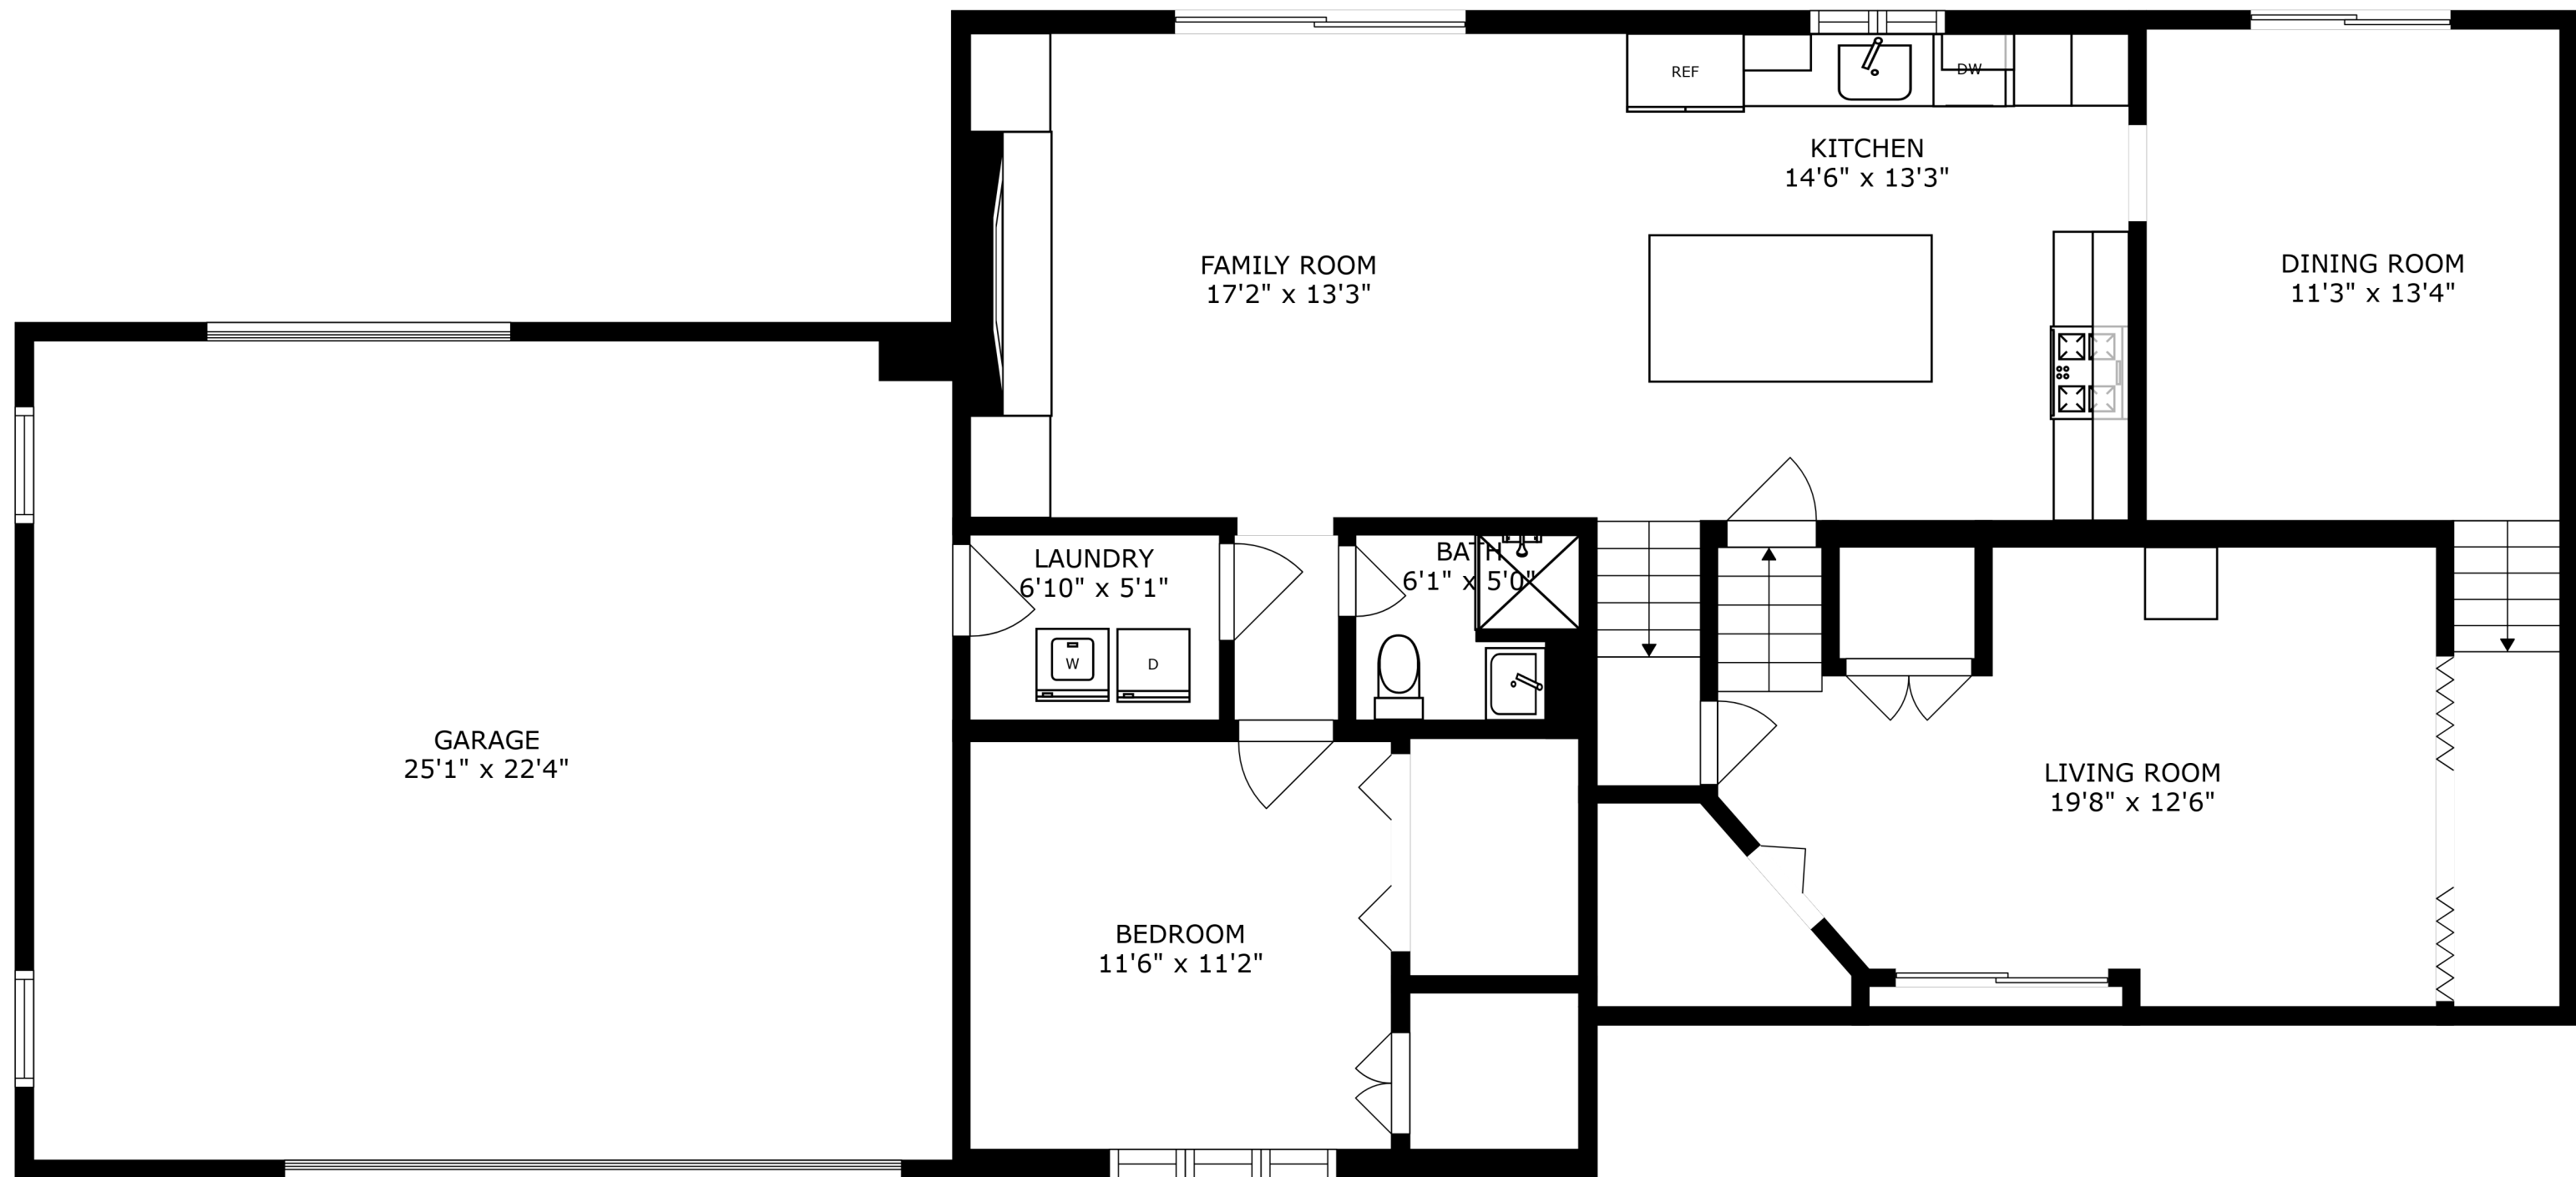

SWIMMING POOL

PATIO  
44'5" x 23'8"

FLOOR 1

FLOOR 2

SIZES AND DIMENSIONS ARE APPROXIMATE, ACTUAL MAY VARY.

SIZES AND DIMENSIONS ARE APPROXIMATE, ACTUAL MAY VARY.

SWIMMING POOL

PATIO  
44'5" x 23'8"

GARAGE  
25'1" x 22'4"

FAMILY ROOM  
17'2" x 13'3"

KITCHEN  
14'6" x 13'3"

DINING ROOM  
11'3" x 13'4"

LAUNDRY  
6'10" x 5'1"

BATH  
6'1" x 5'0"

BEDROOM  
11'6" x 11'2"

LIVING ROOM  
19'8" x 12'6"

SIZES AND DIMENSIONS ARE APPROXIMATE, ACTUAL MAY VARY.