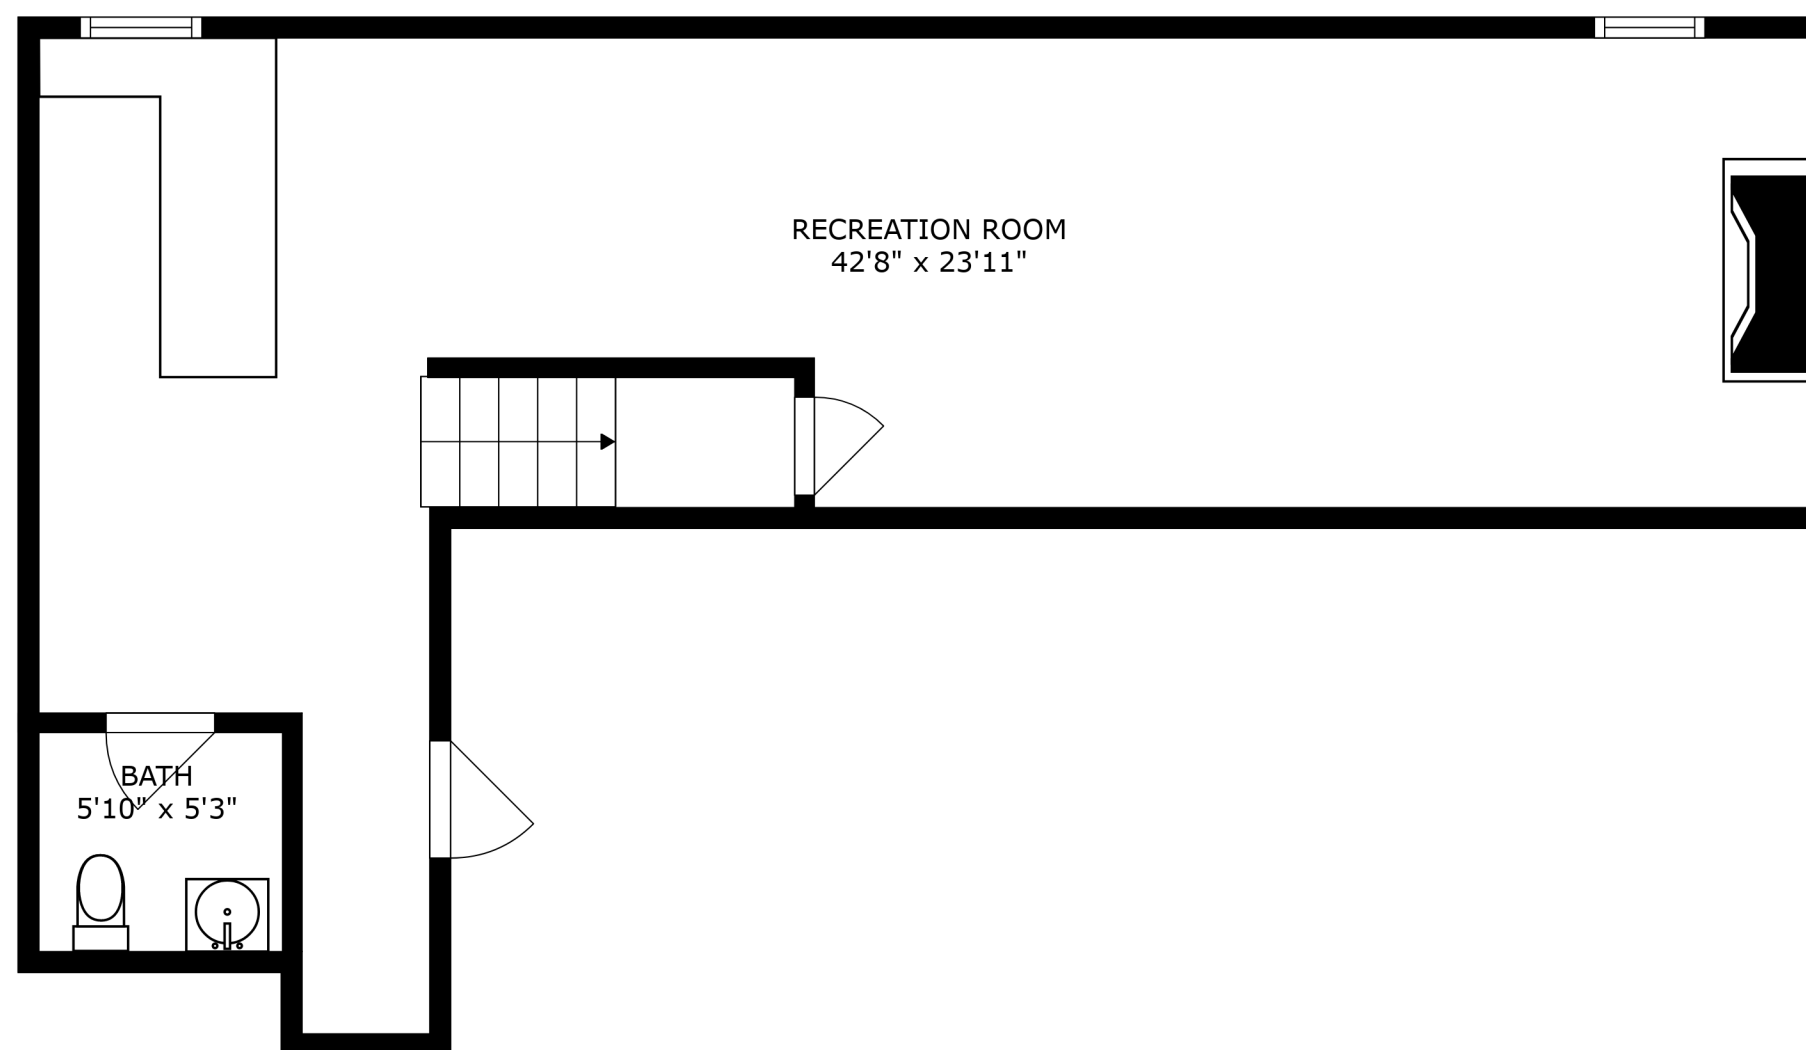

FLOOR 2

FLOOR 1

SIZES AND DIMENSIONS ARE APPROXIMATE, ACTUAL MAY VARY.

SIZES AND DIMENSIONS ARE APPROXIMATE, ACTUAL MAY VARY.

RECREATION ROOM
42'8" x 23'11"

BATH
5'10" x 5'3"