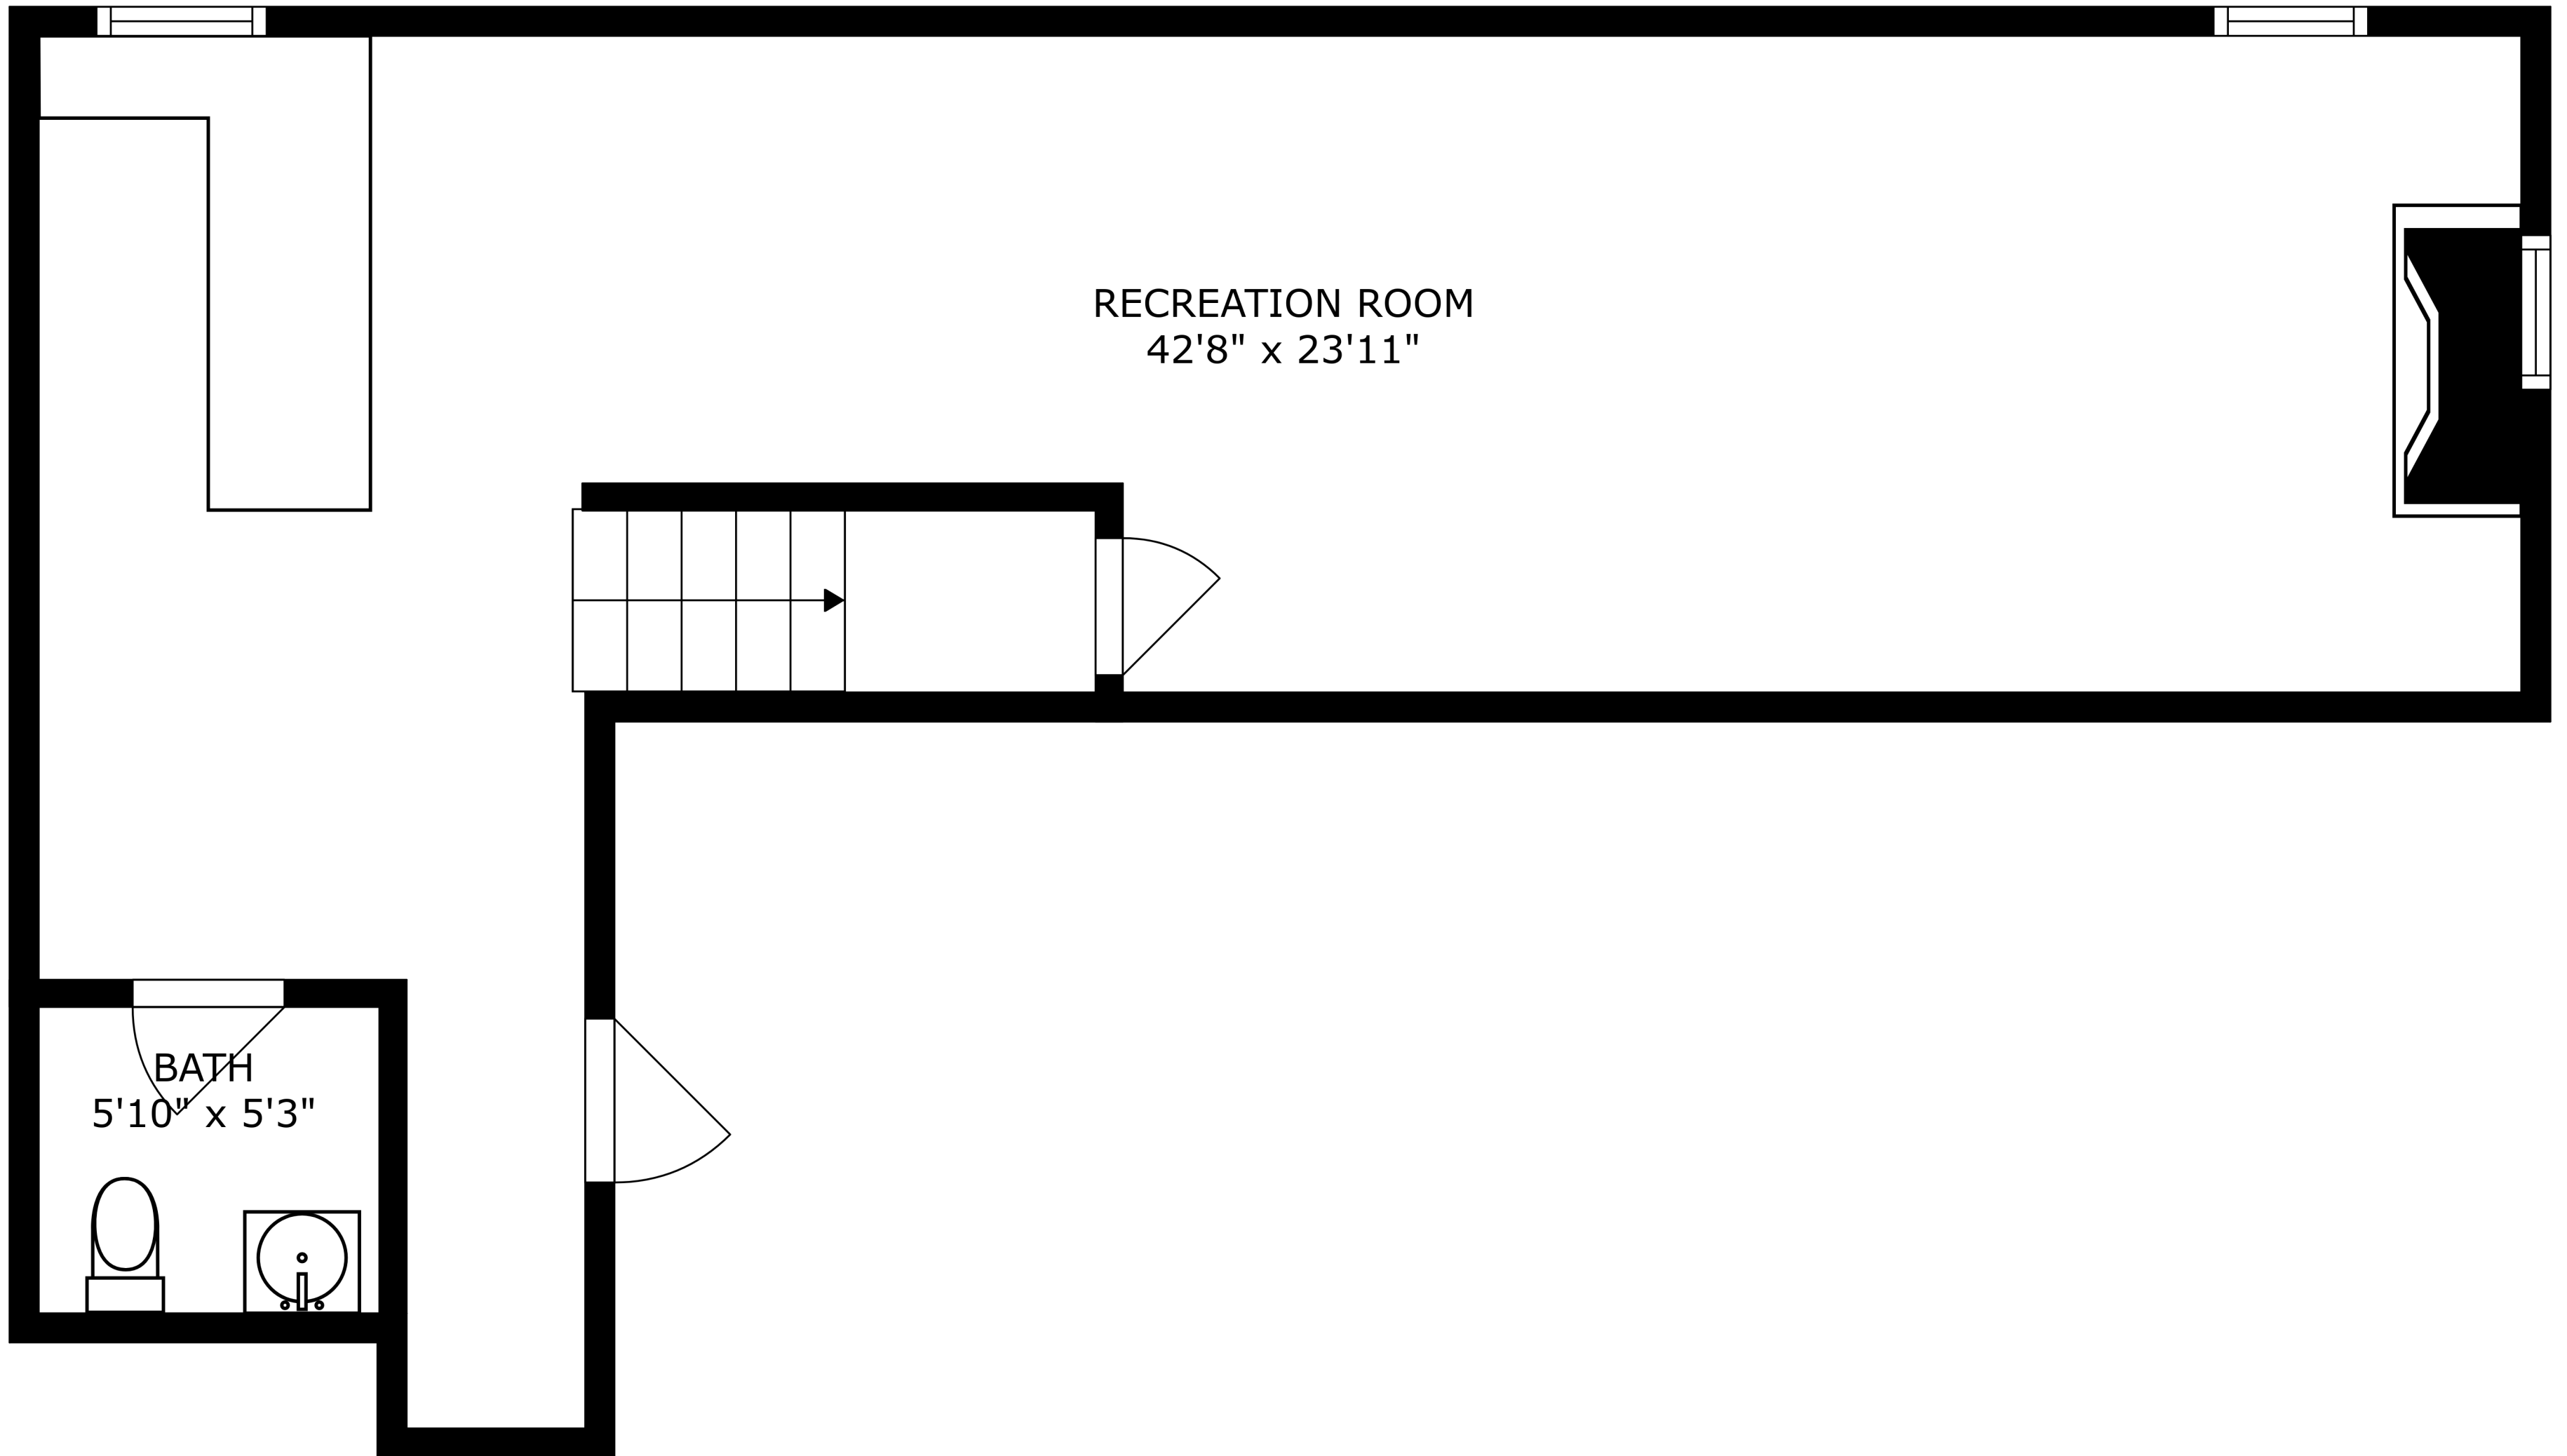

FLOOR 2

FLOOR 1

SIZES AND DIMENSIONS ARE APPROXIMATE, ACTUAL MAY VARY.

SIZES AND DIMENSIONS ARE APPROXIMATE, ACTUAL MAY VARY.

RECREATION ROOM
42'8" x 23'11"

BATH
5'10" x 5'3"