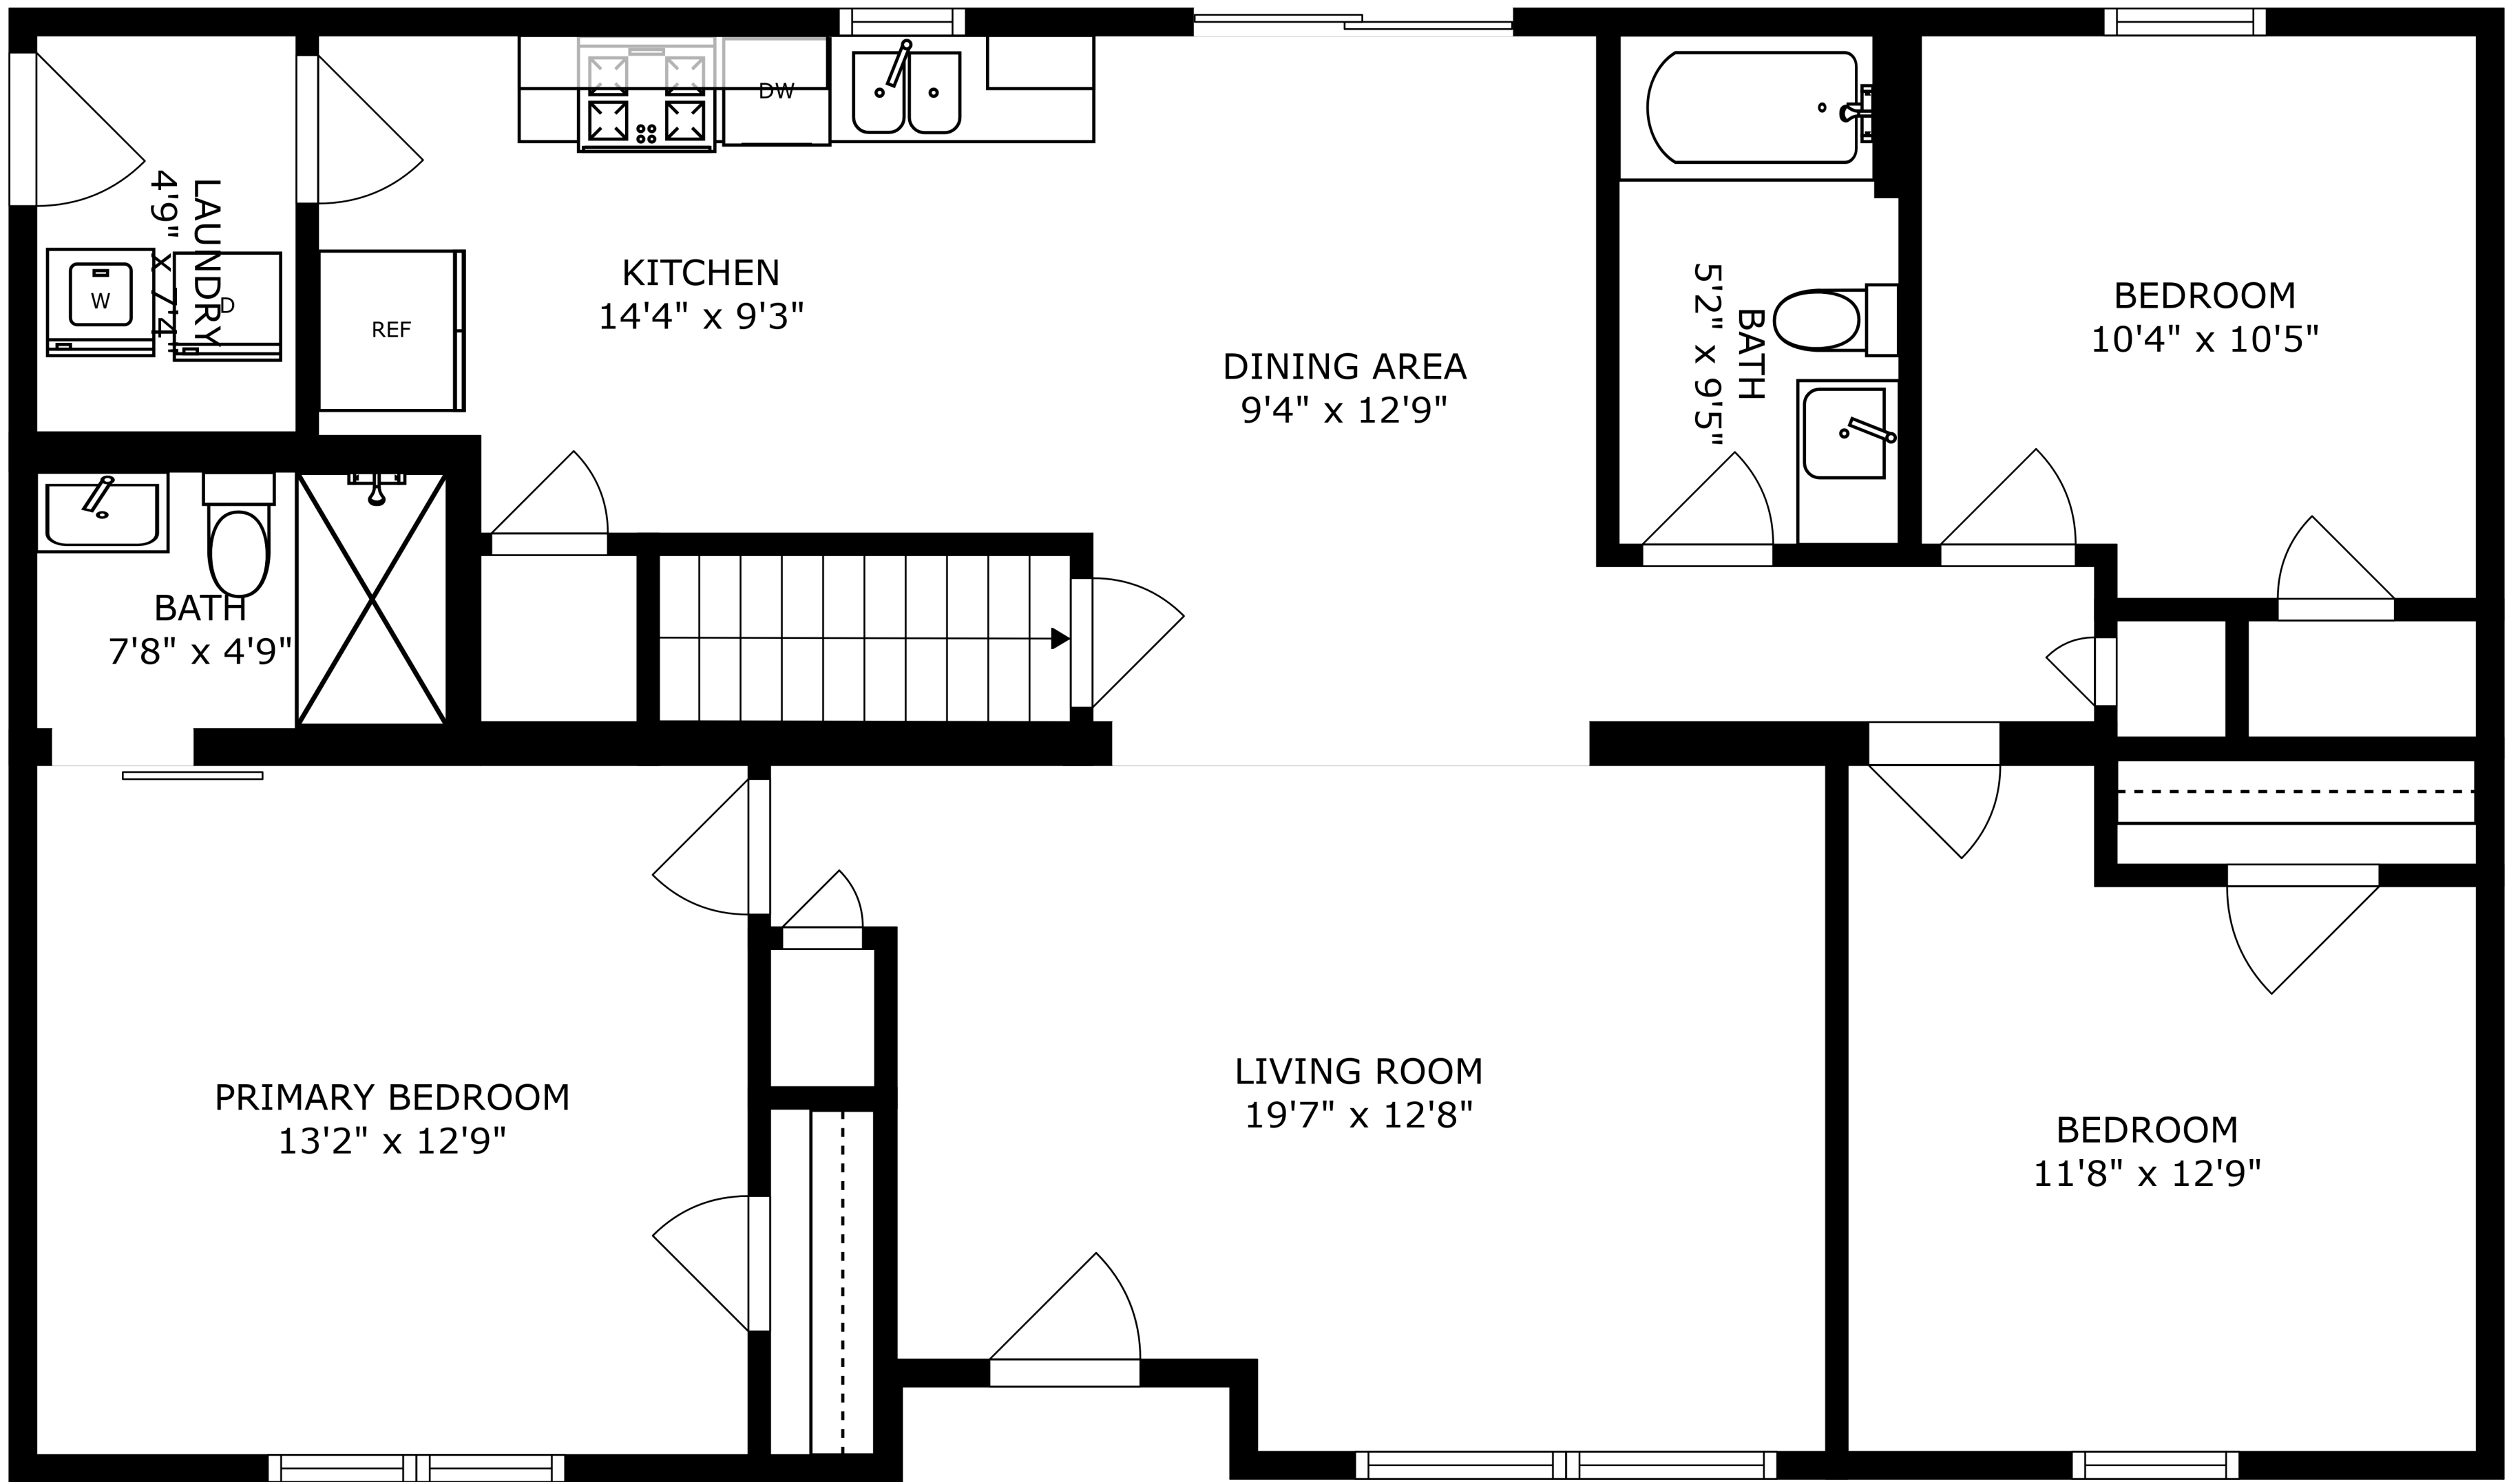

FLOOR 2

FLOOR 1

SIZES AND DIMENSIONS ARE APPROXIMATE, ACTUAL MAY VARY.

SIZES AND DIMENSIONS ARE APPROXIMATE, ACTUAL MAY VARY.

RECREATION ROOM
42'8" x 23'11"

BATH
5'10" x 5'3"