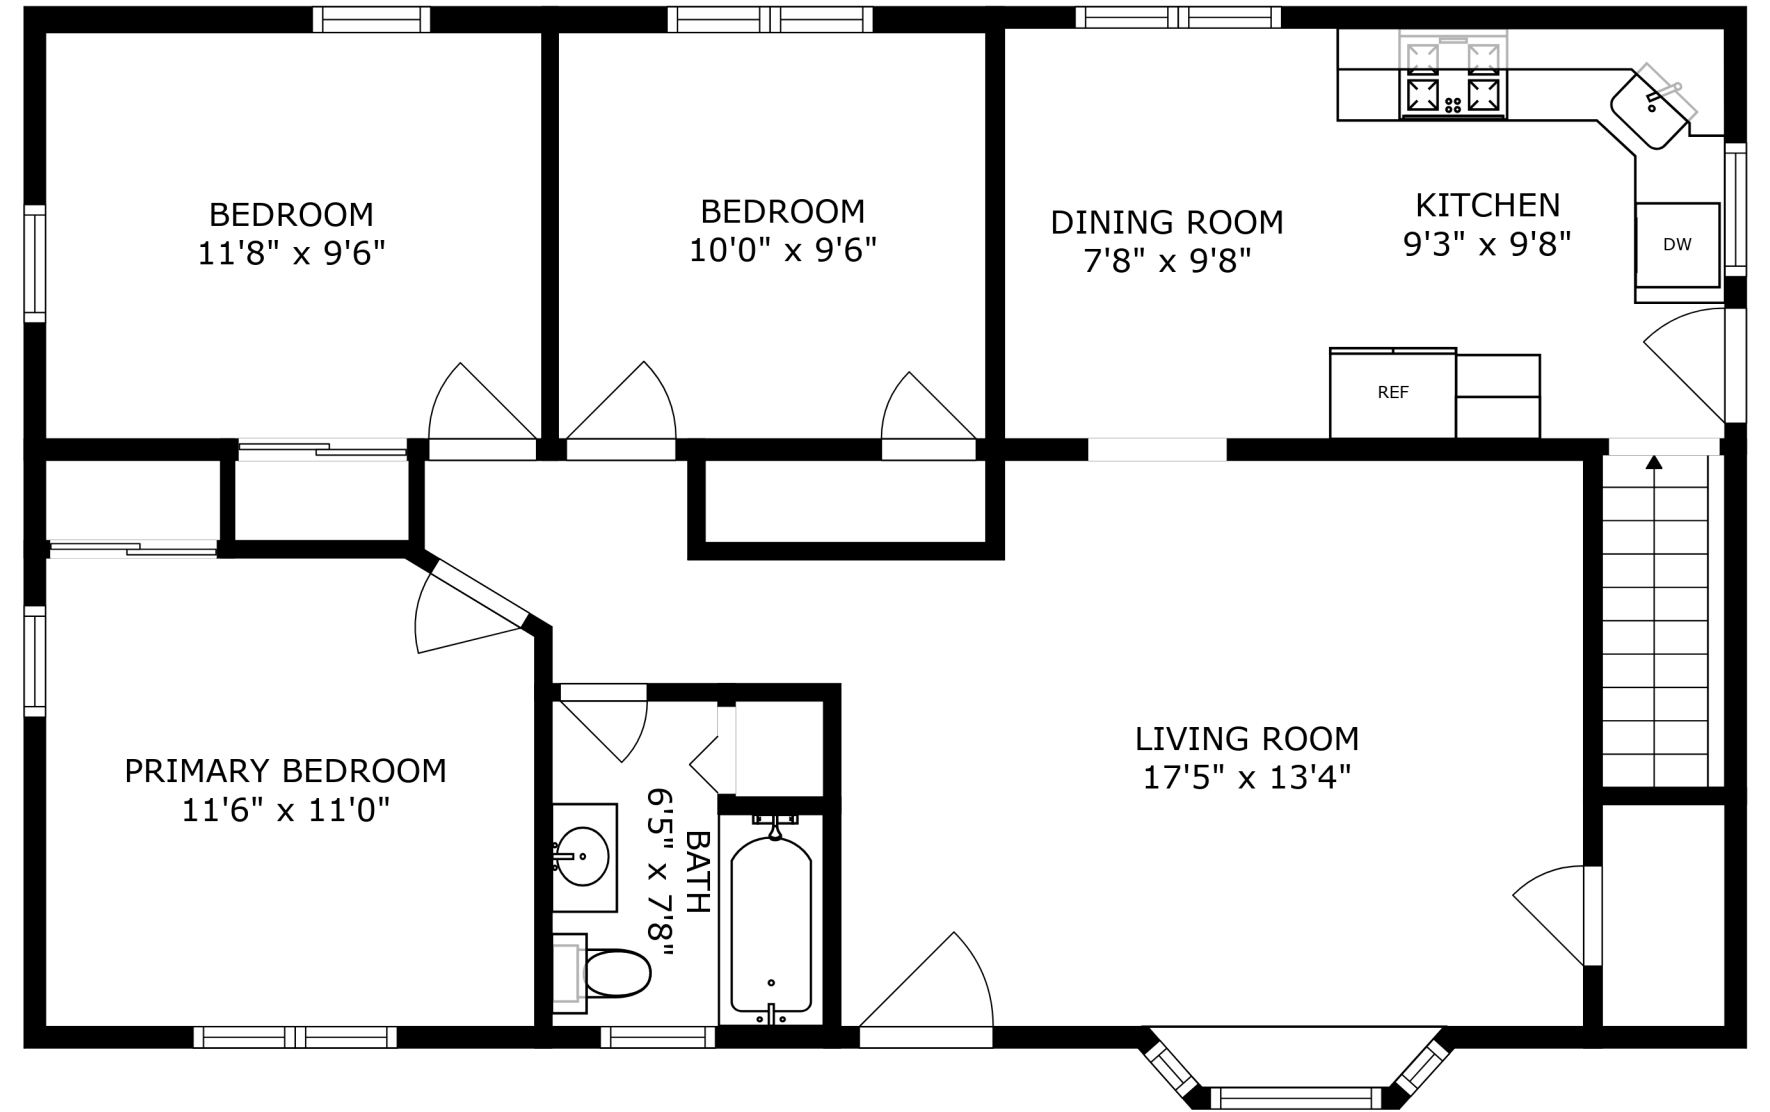

FLOOR 1

FLOOR 2

SIZES AND DIMENSIONS ARE APPROXIMATE, ACTUAL MAY VARY.

BASEMENT  
19'8" x 22'8"

RECREATION ROOM  
21'1" x 22'5"

REF

SIZES AND DIMENSIONS ARE APPROXIMATE, ACTUAL MAY VARY.