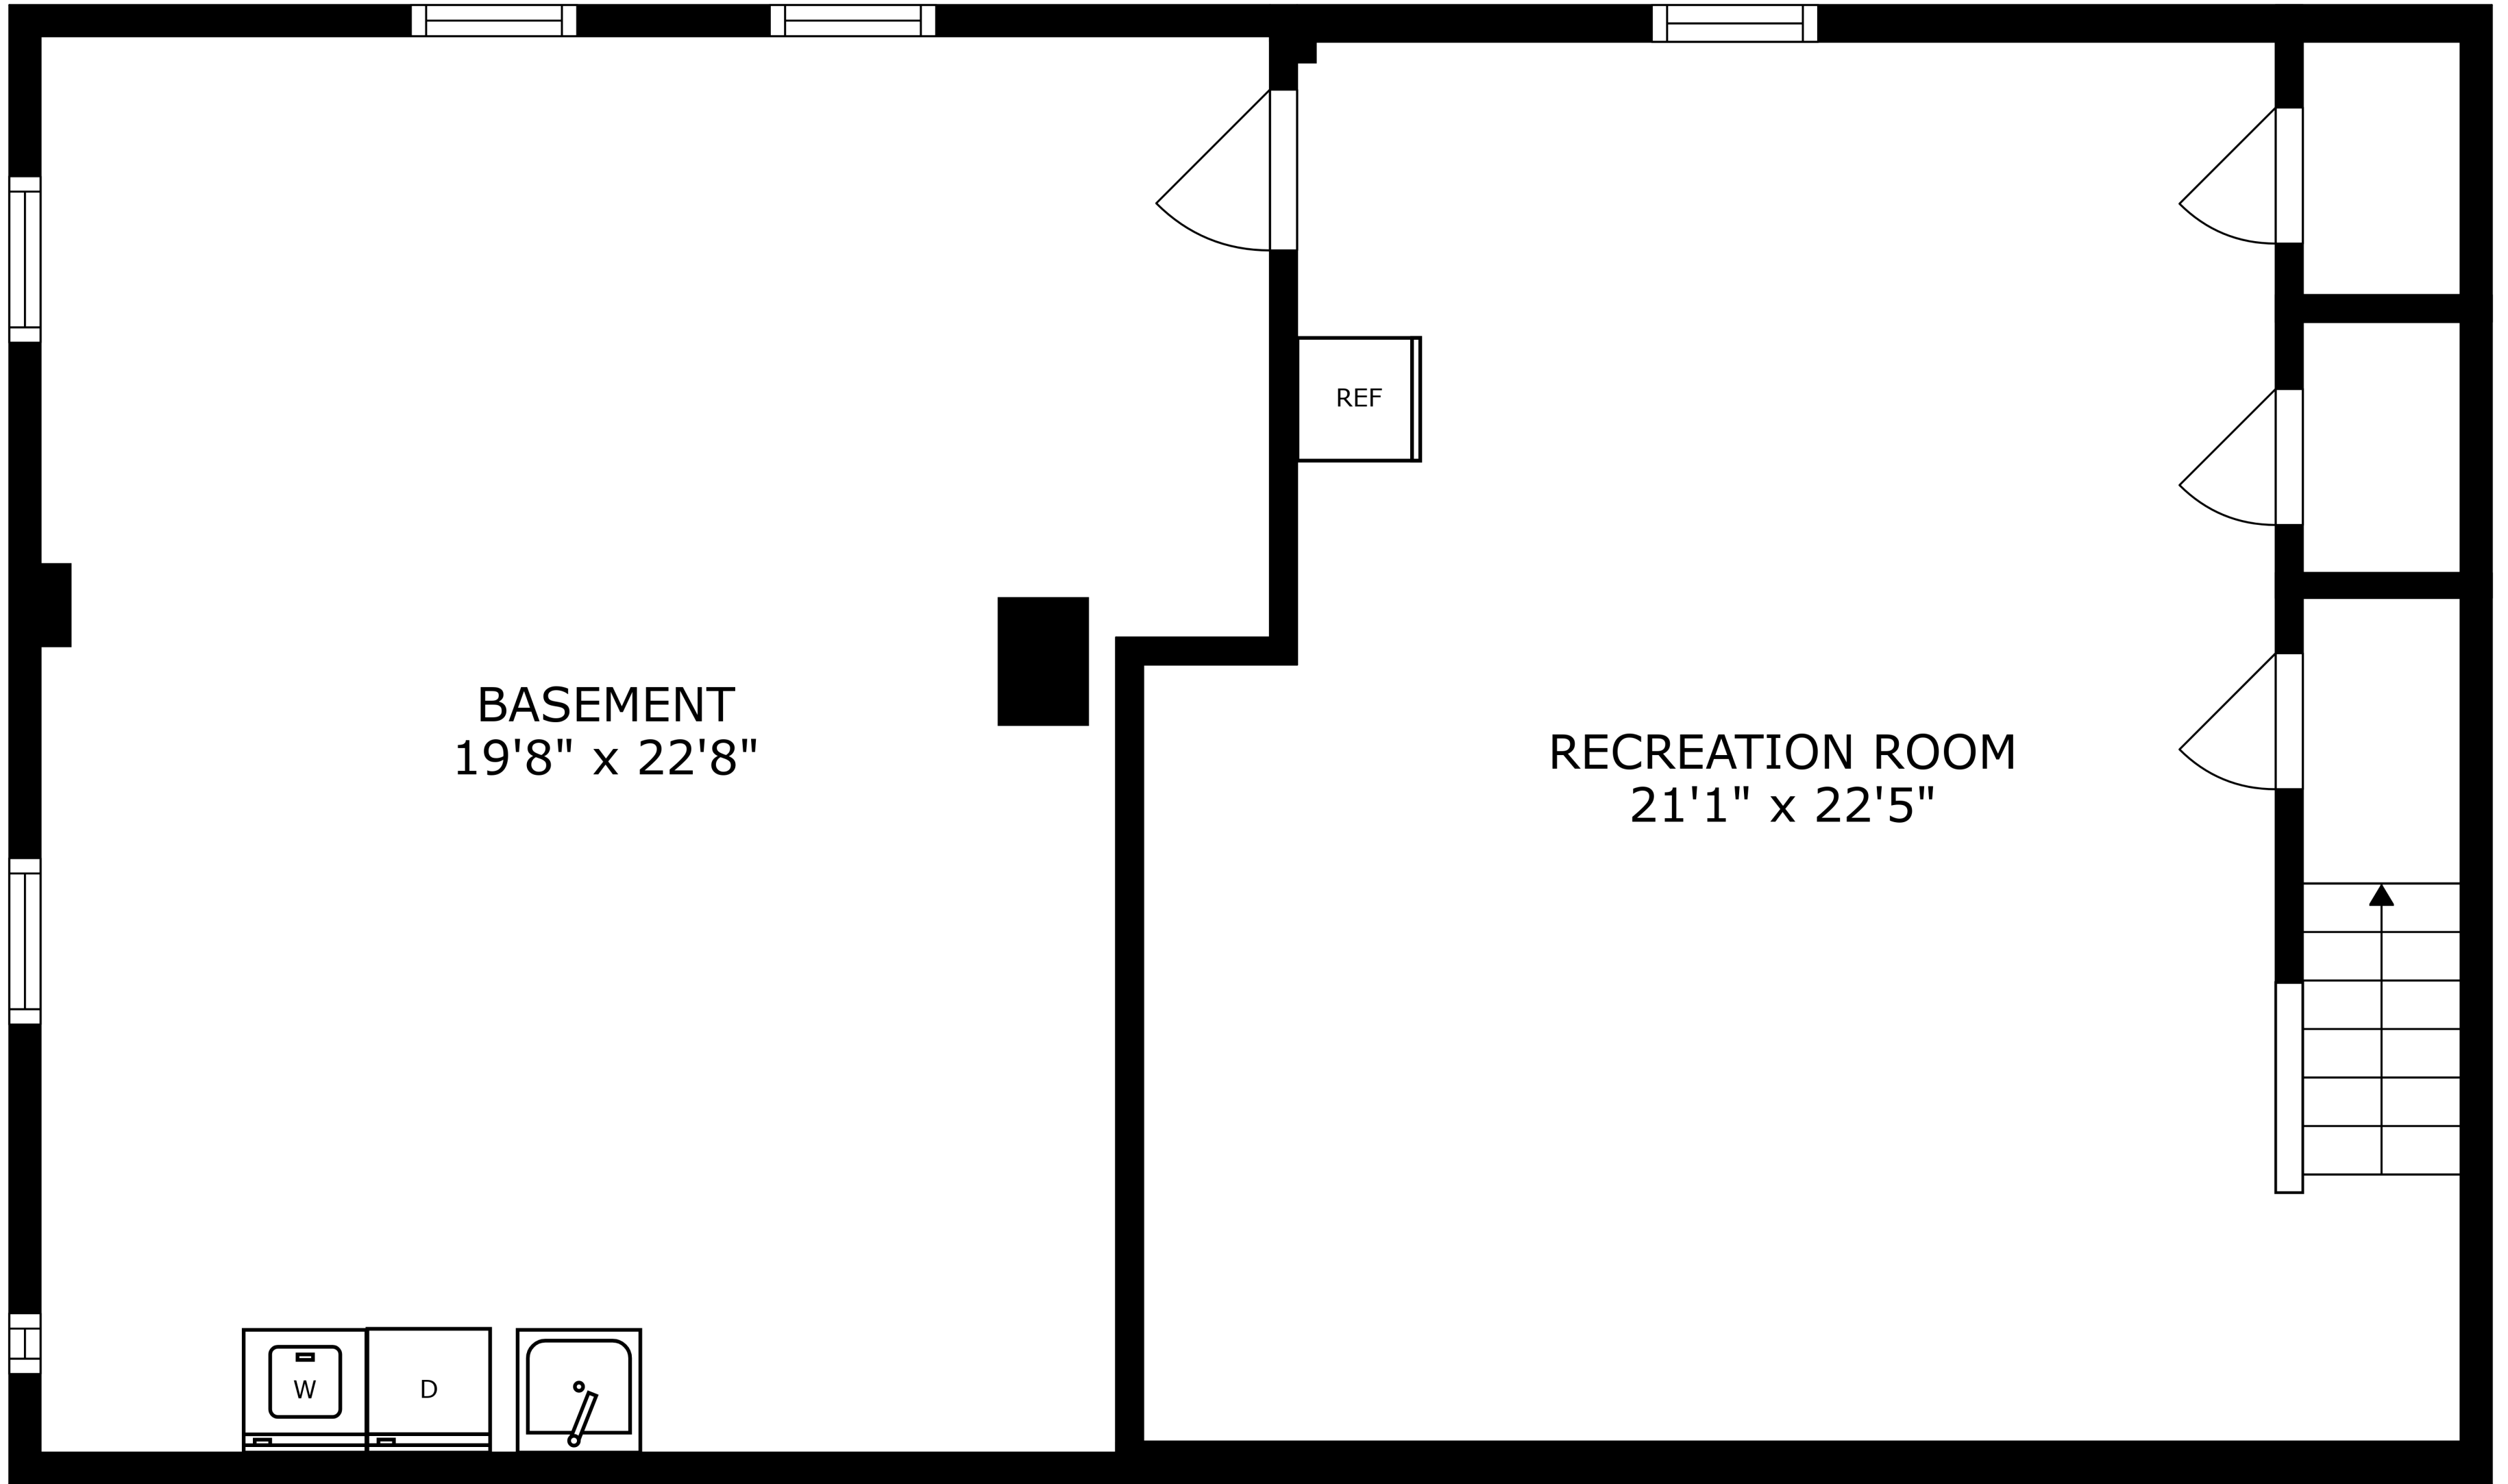

FLOOR 1

FLOOR 2

SIZES AND DIMENSIONS ARE APPROXIMATE, ACTUAL MAY VARY.

BASEMENT  
19'8" x 22'8"

RECREATION ROOM  
21'1" x 22'5"

REF

SIZES AND DIMENSIONS ARE APPROXIMATE, ACTUAL MAY VARY.