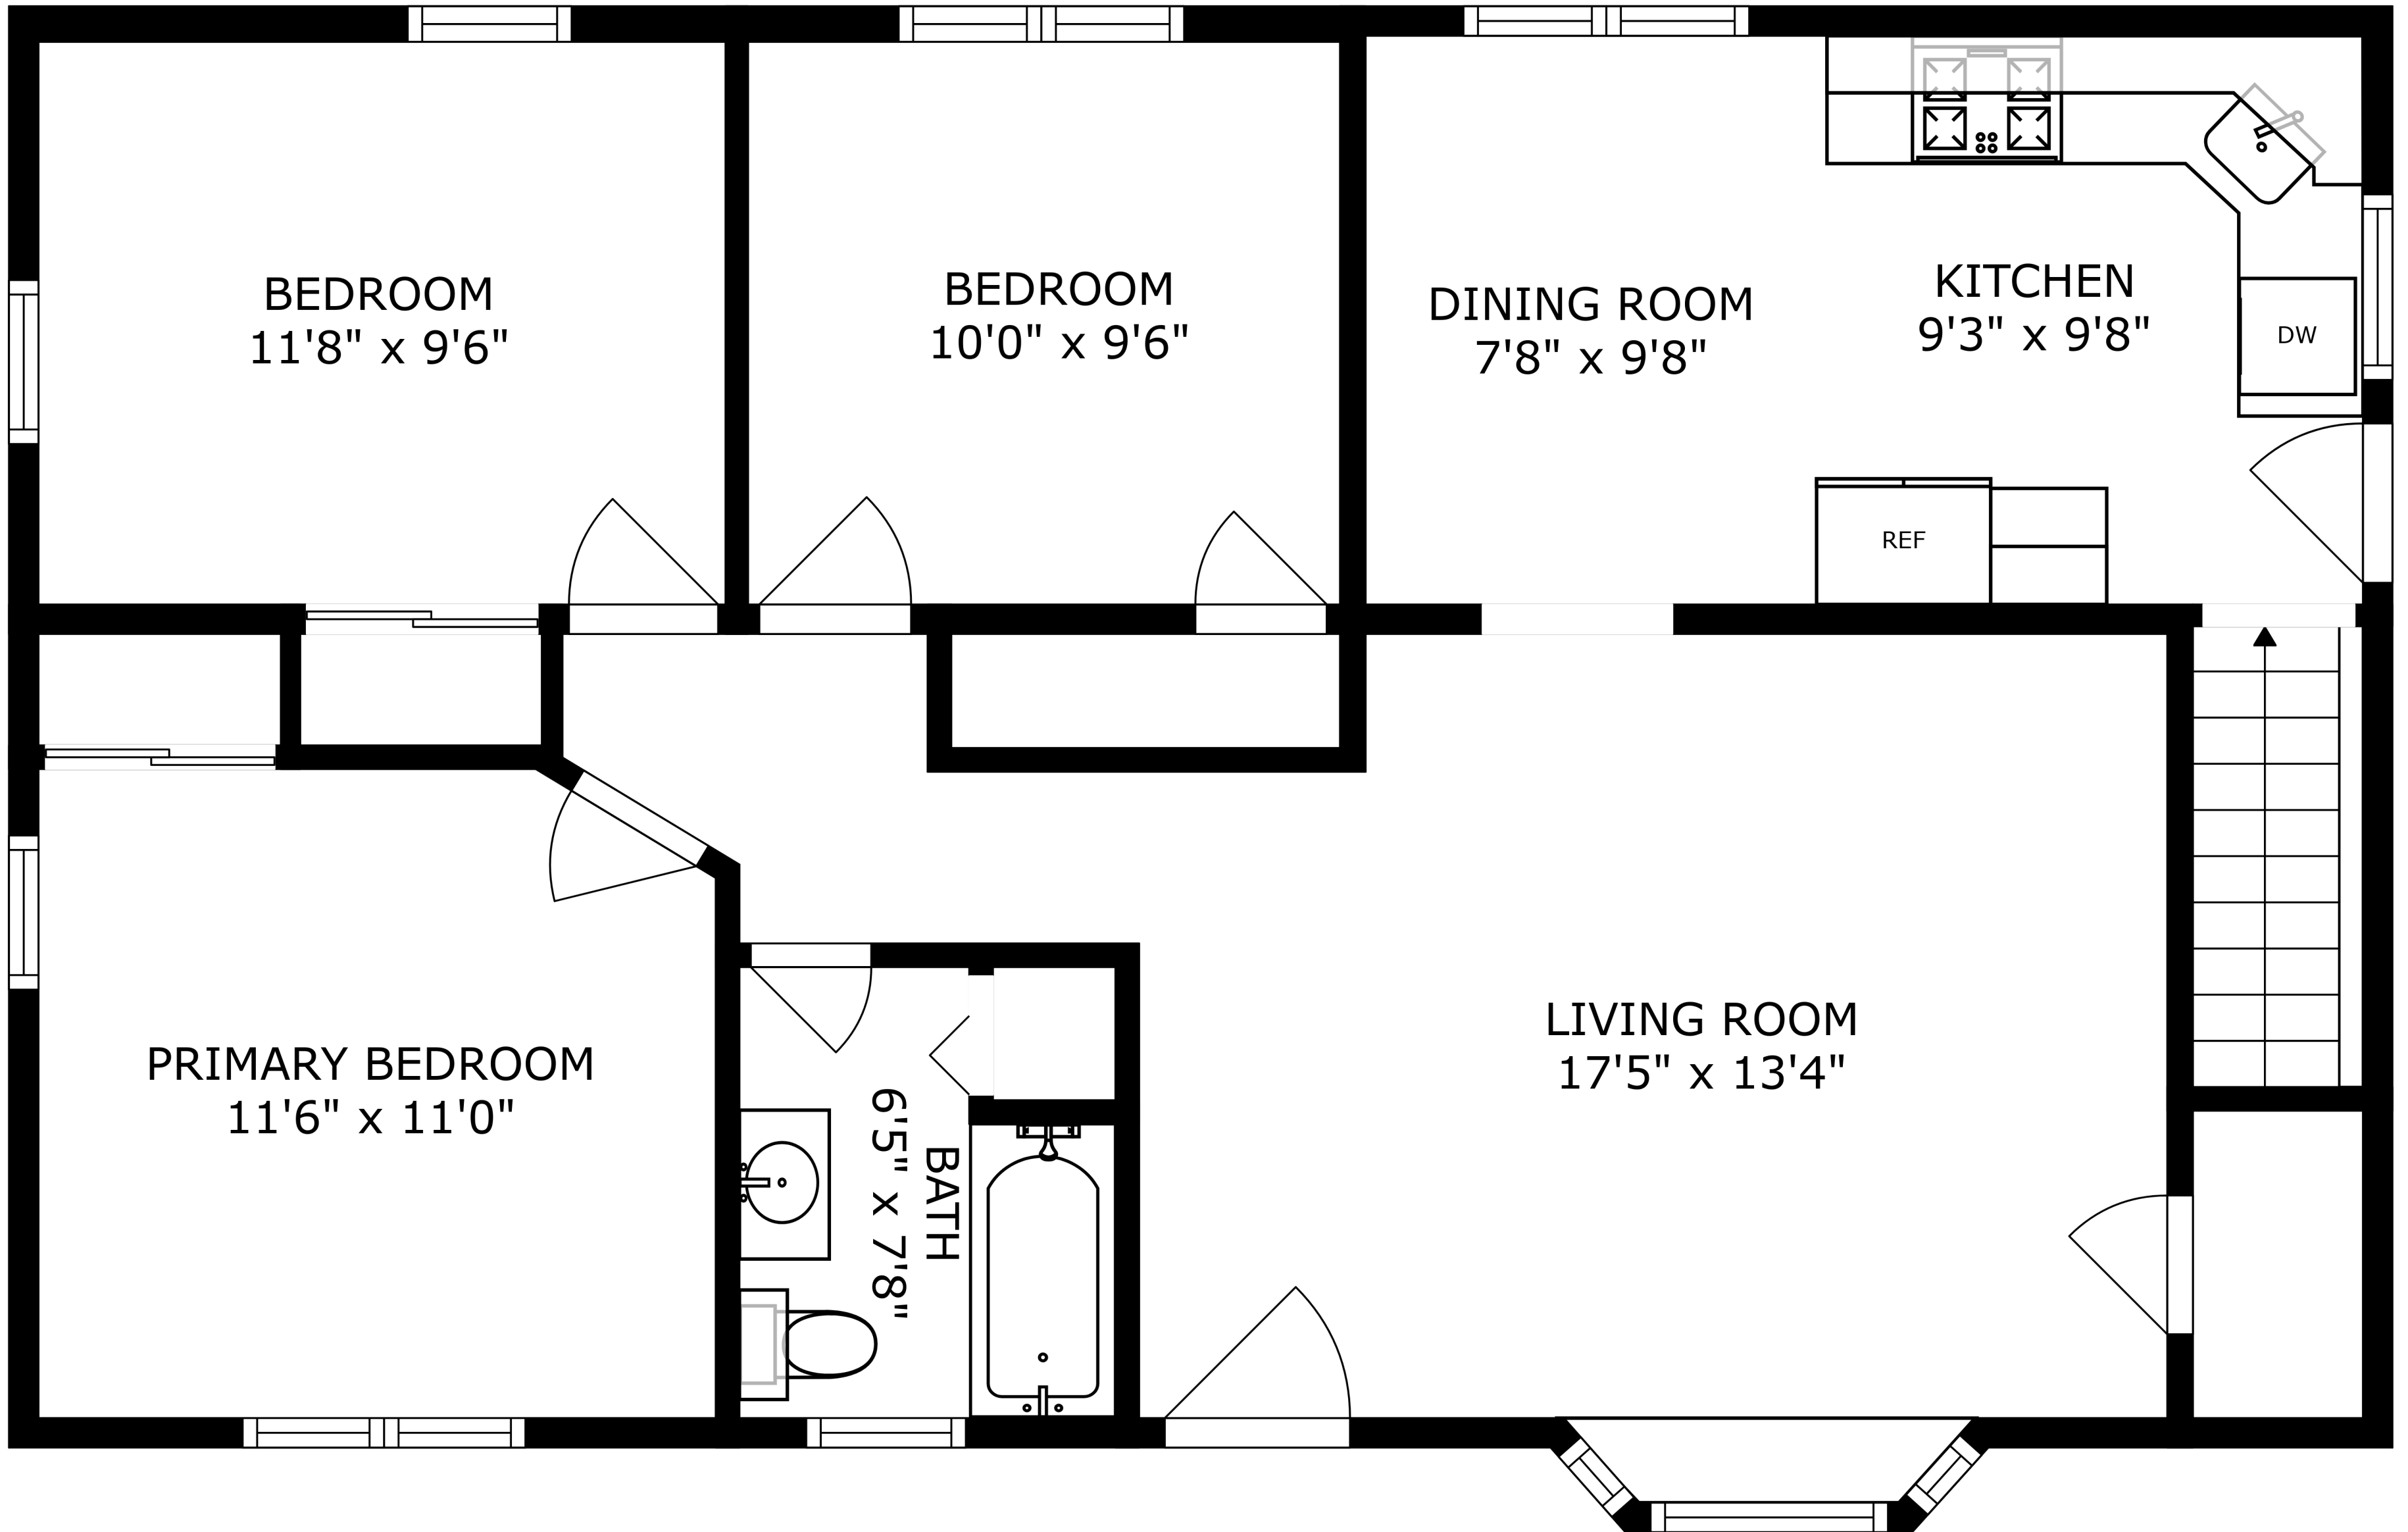

FLOOR 1

FLOOR 2

SIZES AND DIMENSIONS ARE APPROXIMATE, ACTUAL MAY VARY.

BASEMENT  
19'8" x 22'8"

RECREATION ROOM  
21'1" x 22'5"

REF

SIZES AND DIMENSIONS ARE APPROXIMATE, ACTUAL MAY VARY.