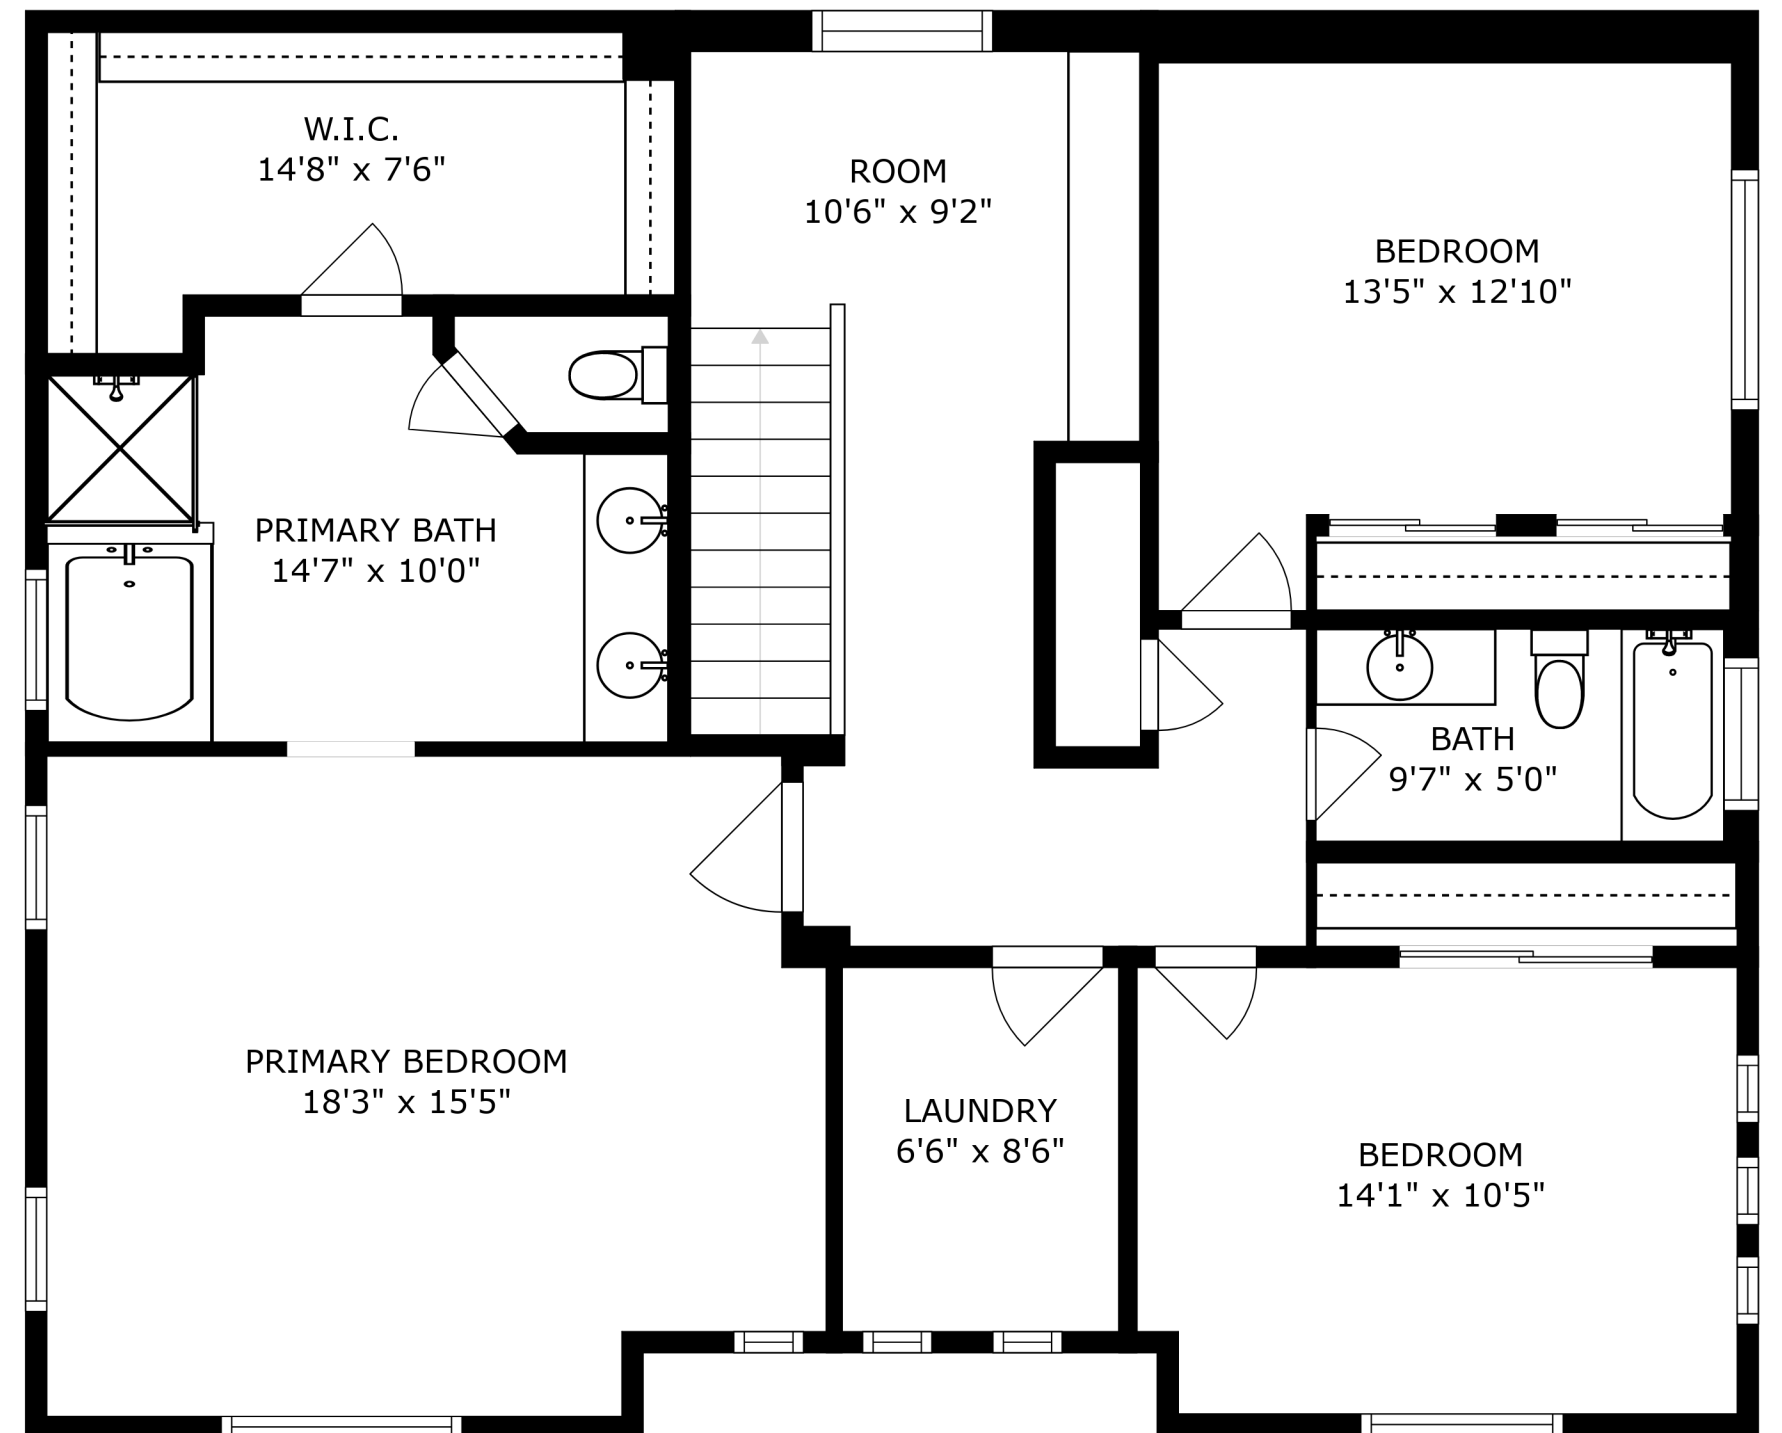

FLOOR 1

FLOOR 2

SIZES AND DIMENSIONS ARE APPROXIMATE, ACTUAL MAY VARY.

KITCHEN
17'11" x 8'11"

LIVING/DINING ROOM
18'0" x 20'5"

BEDROOM
13'0" x 10'7"

BATH
7'6" x 5'0"

SIZES AND DIMENSIONS ARE APPROXIMATE, ACTUAL MAY VARY.