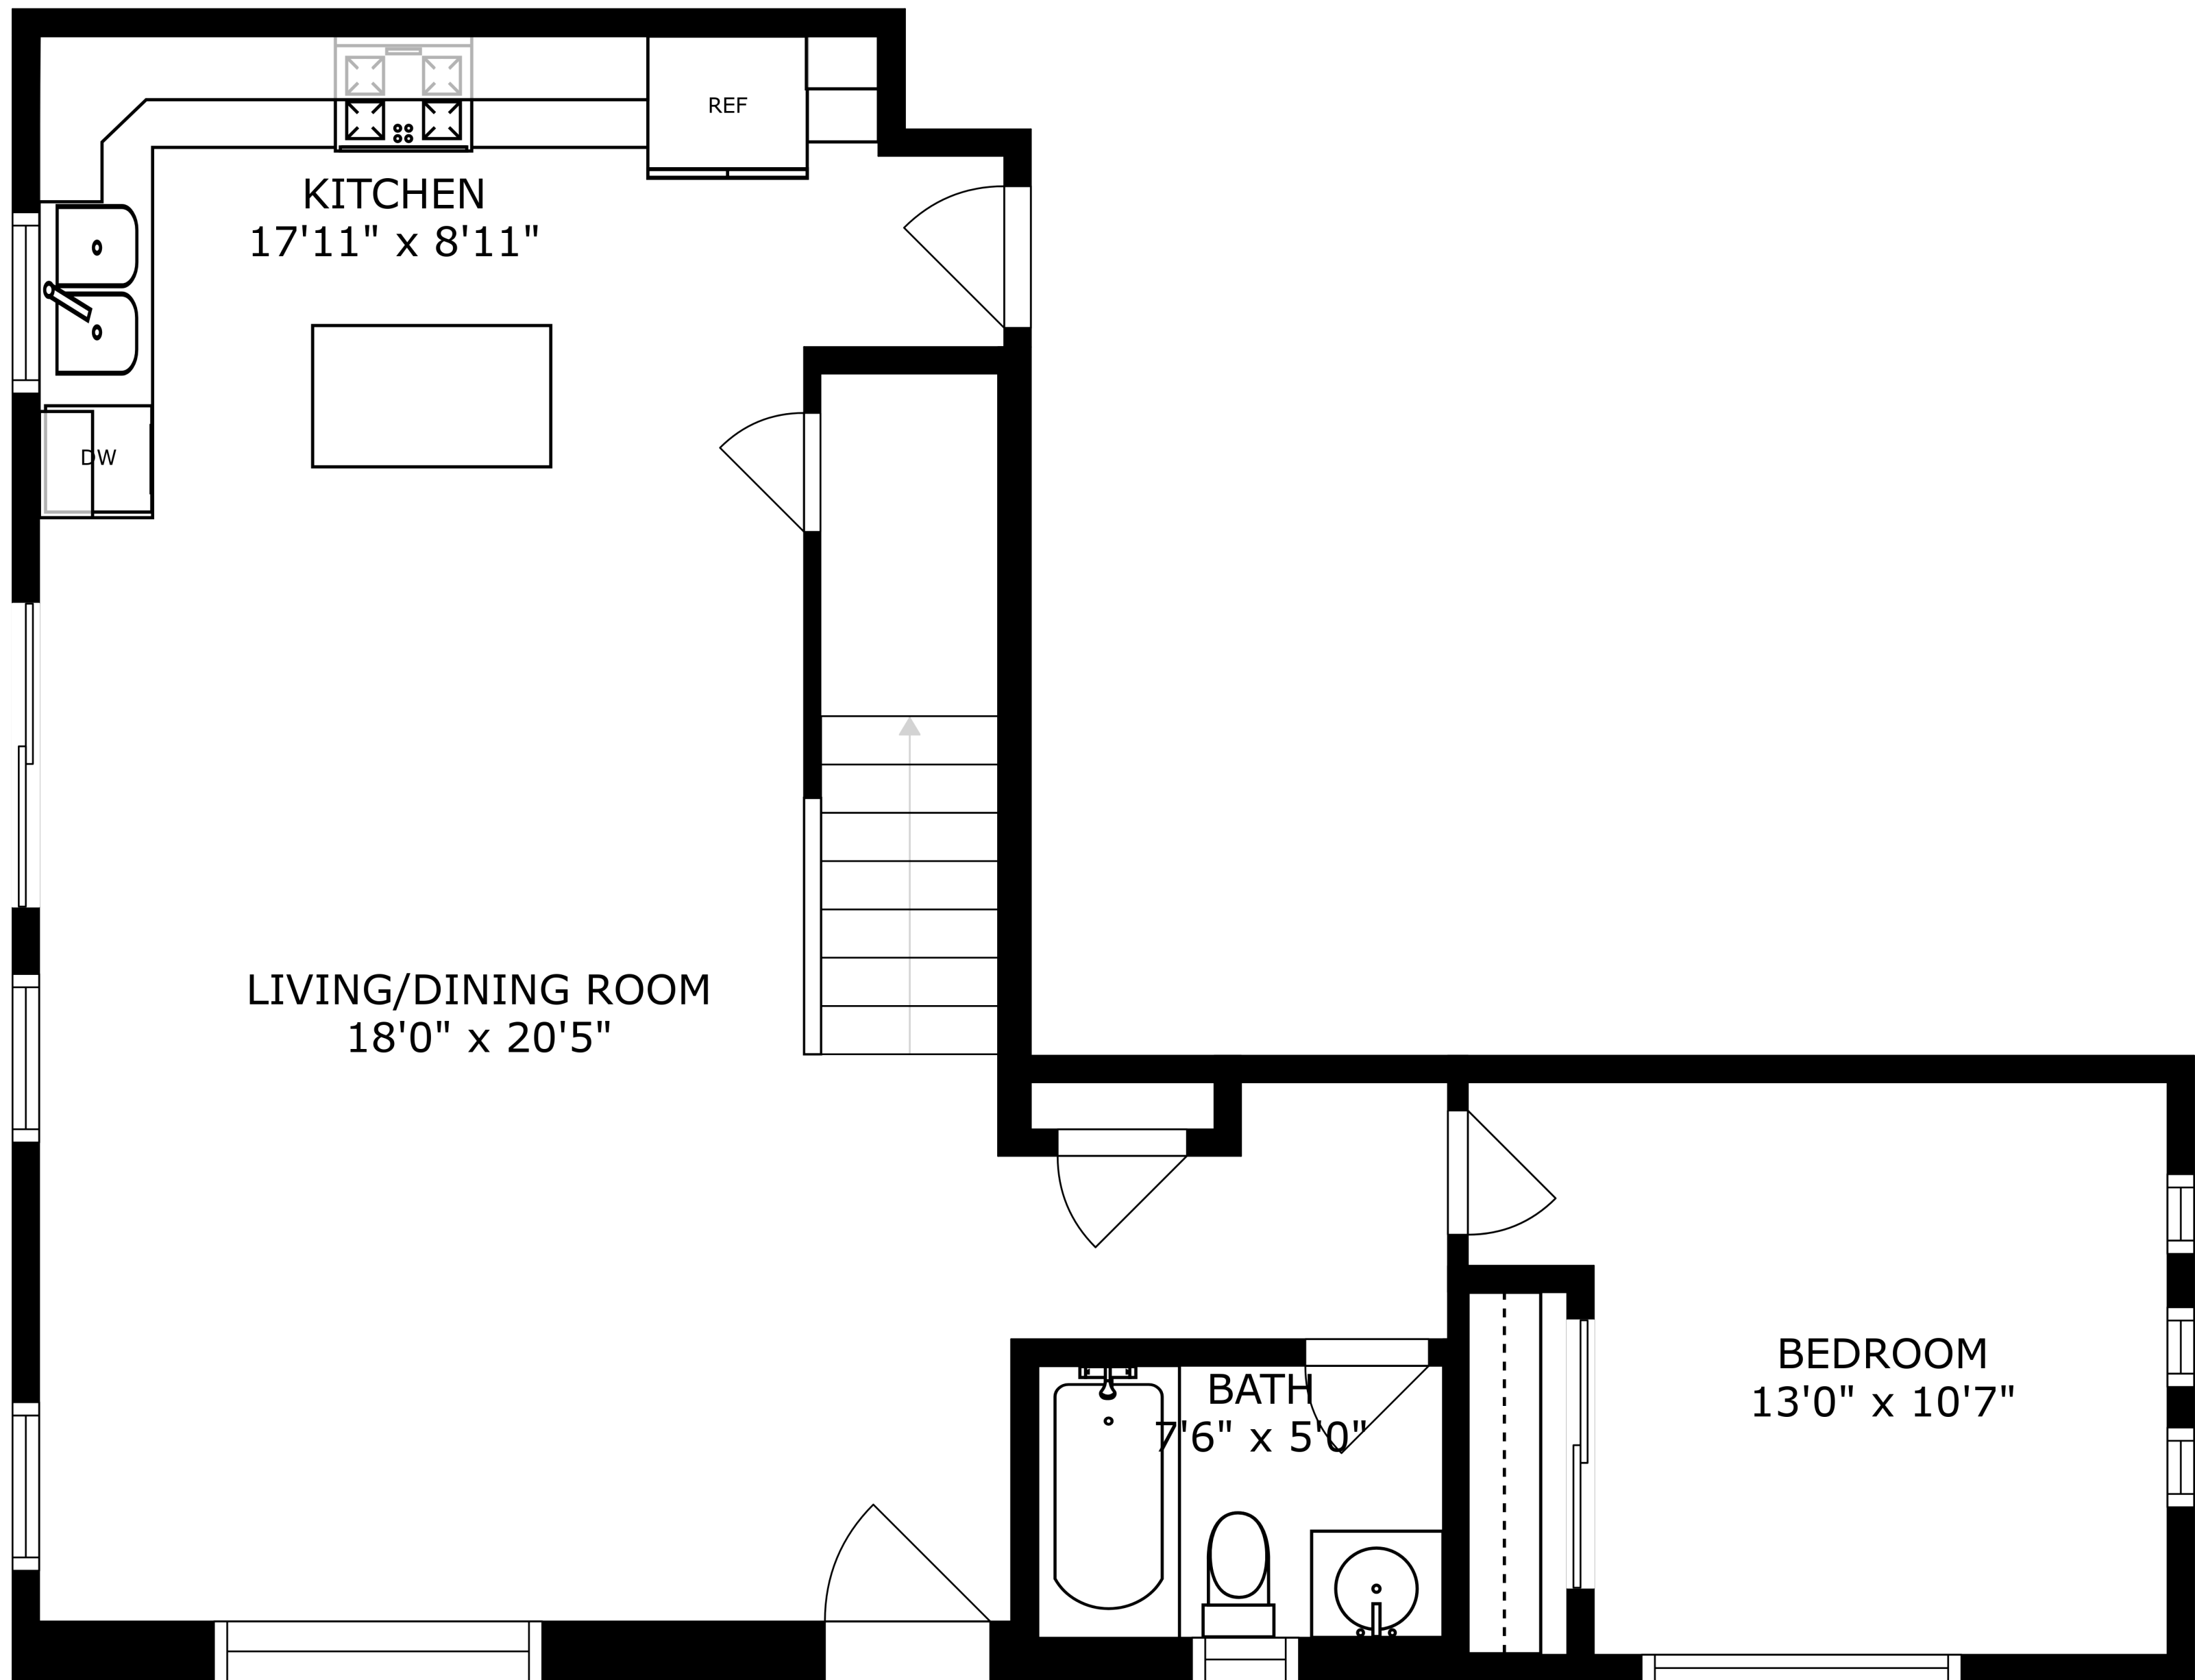

FLOOR 1

FLOOR 2

SIZES AND DIMENSIONS ARE APPROXIMATE, ACTUAL MAY VARY.

KITCHEN
17'11" x 8'11"

LIVING/DINING ROOM
18'0" x 20'5"

BEDROOM
13'0" x 10'7"

BATH
7'6" x 5'0"

SIZES AND DIMENSIONS ARE APPROXIMATE, ACTUAL MAY VARY.