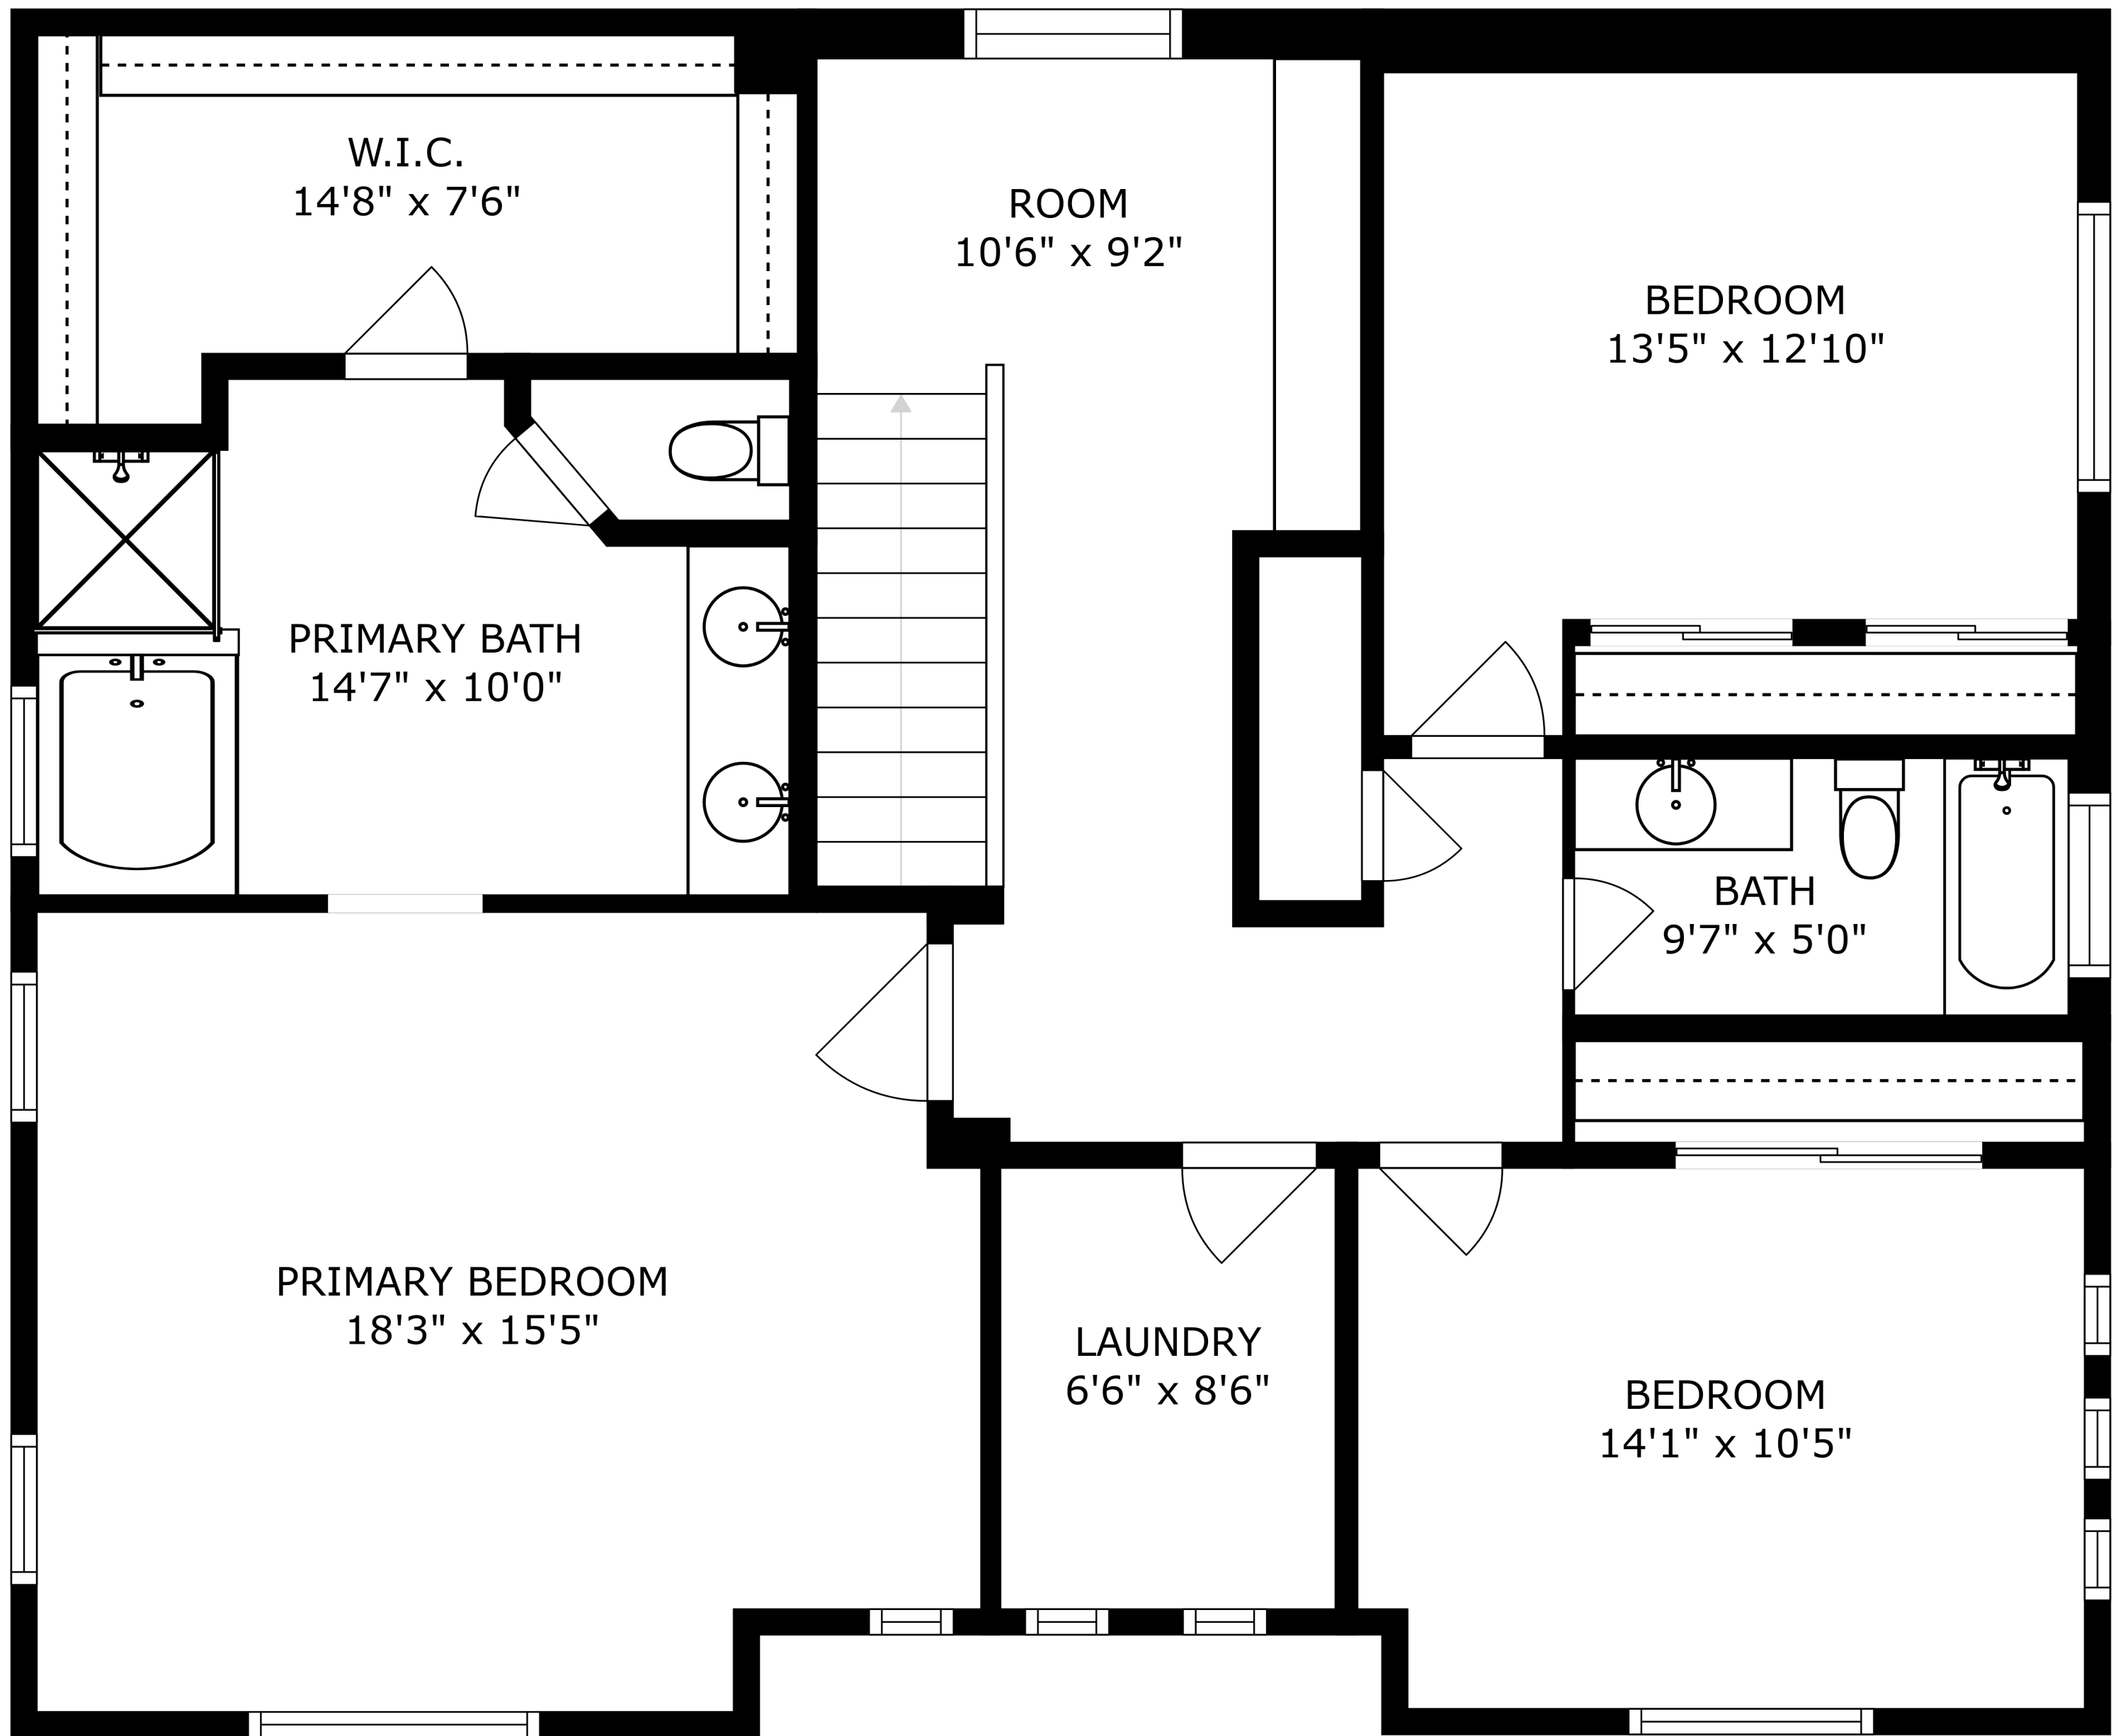

FLOOR 1

FLOOR 2

SIZES AND DIMENSIONS ARE APPROXIMATE, ACTUAL MAY VARY.

KITCHEN
17'11" x 8'11"

LIVING/DINING ROOM
18'0" x 20'5"

BEDROOM
13'0" x 10'7"

BATH
7'6" x 5'0"

SIZES AND DIMENSIONS ARE APPROXIMATE, ACTUAL MAY VARY.