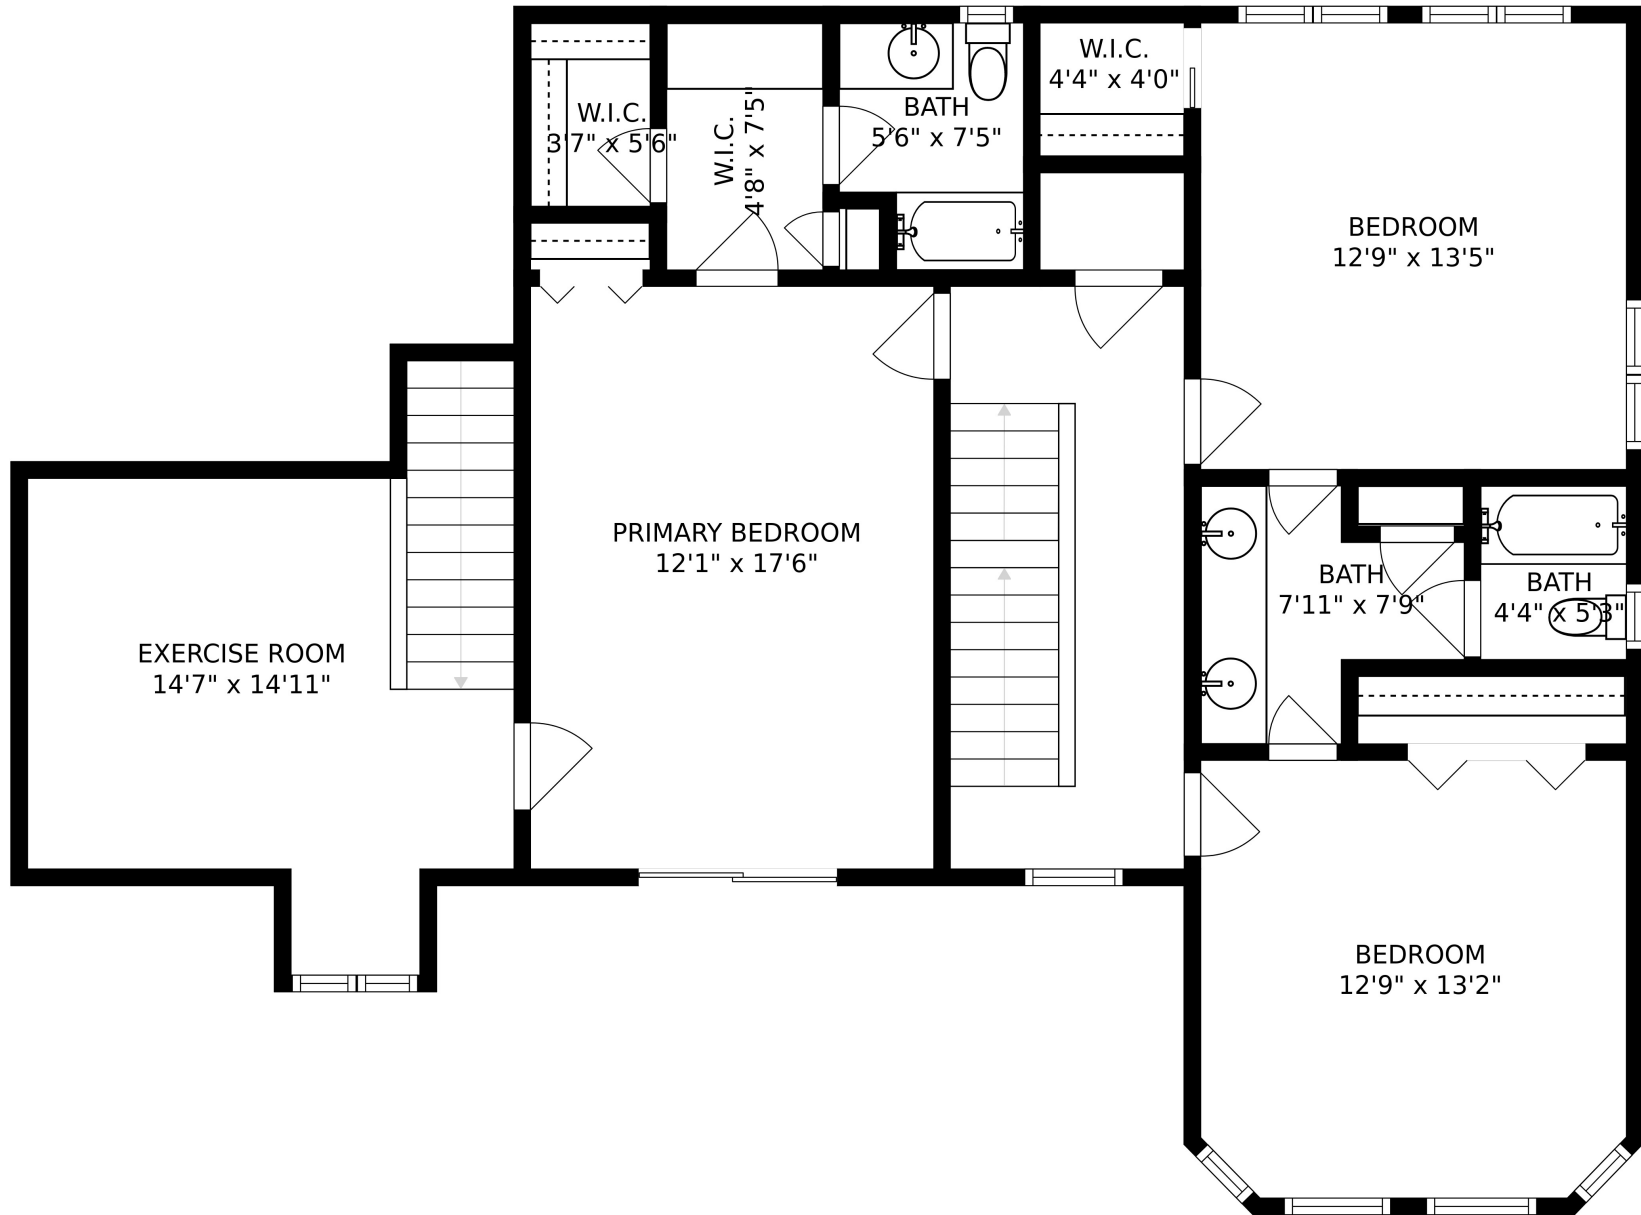

SIZES AND DIMENSIONS ARE APPROXIMATE, ACTUAL MAY VARY.

BEDROOM
24'3" x 26'4"

W.I.C.
5'6" x 5'6"

SIZES AND DIMENSIONS ARE APPROXIMATE, ACTUAL MAY VARY.

SIZES AND DIMENSIONS ARE APPROXIMATE, ACTUAL MAY VARY.

SIZES AND DIMENSIONS ARE APPROXIMATE, ACTUAL MAY VARY.