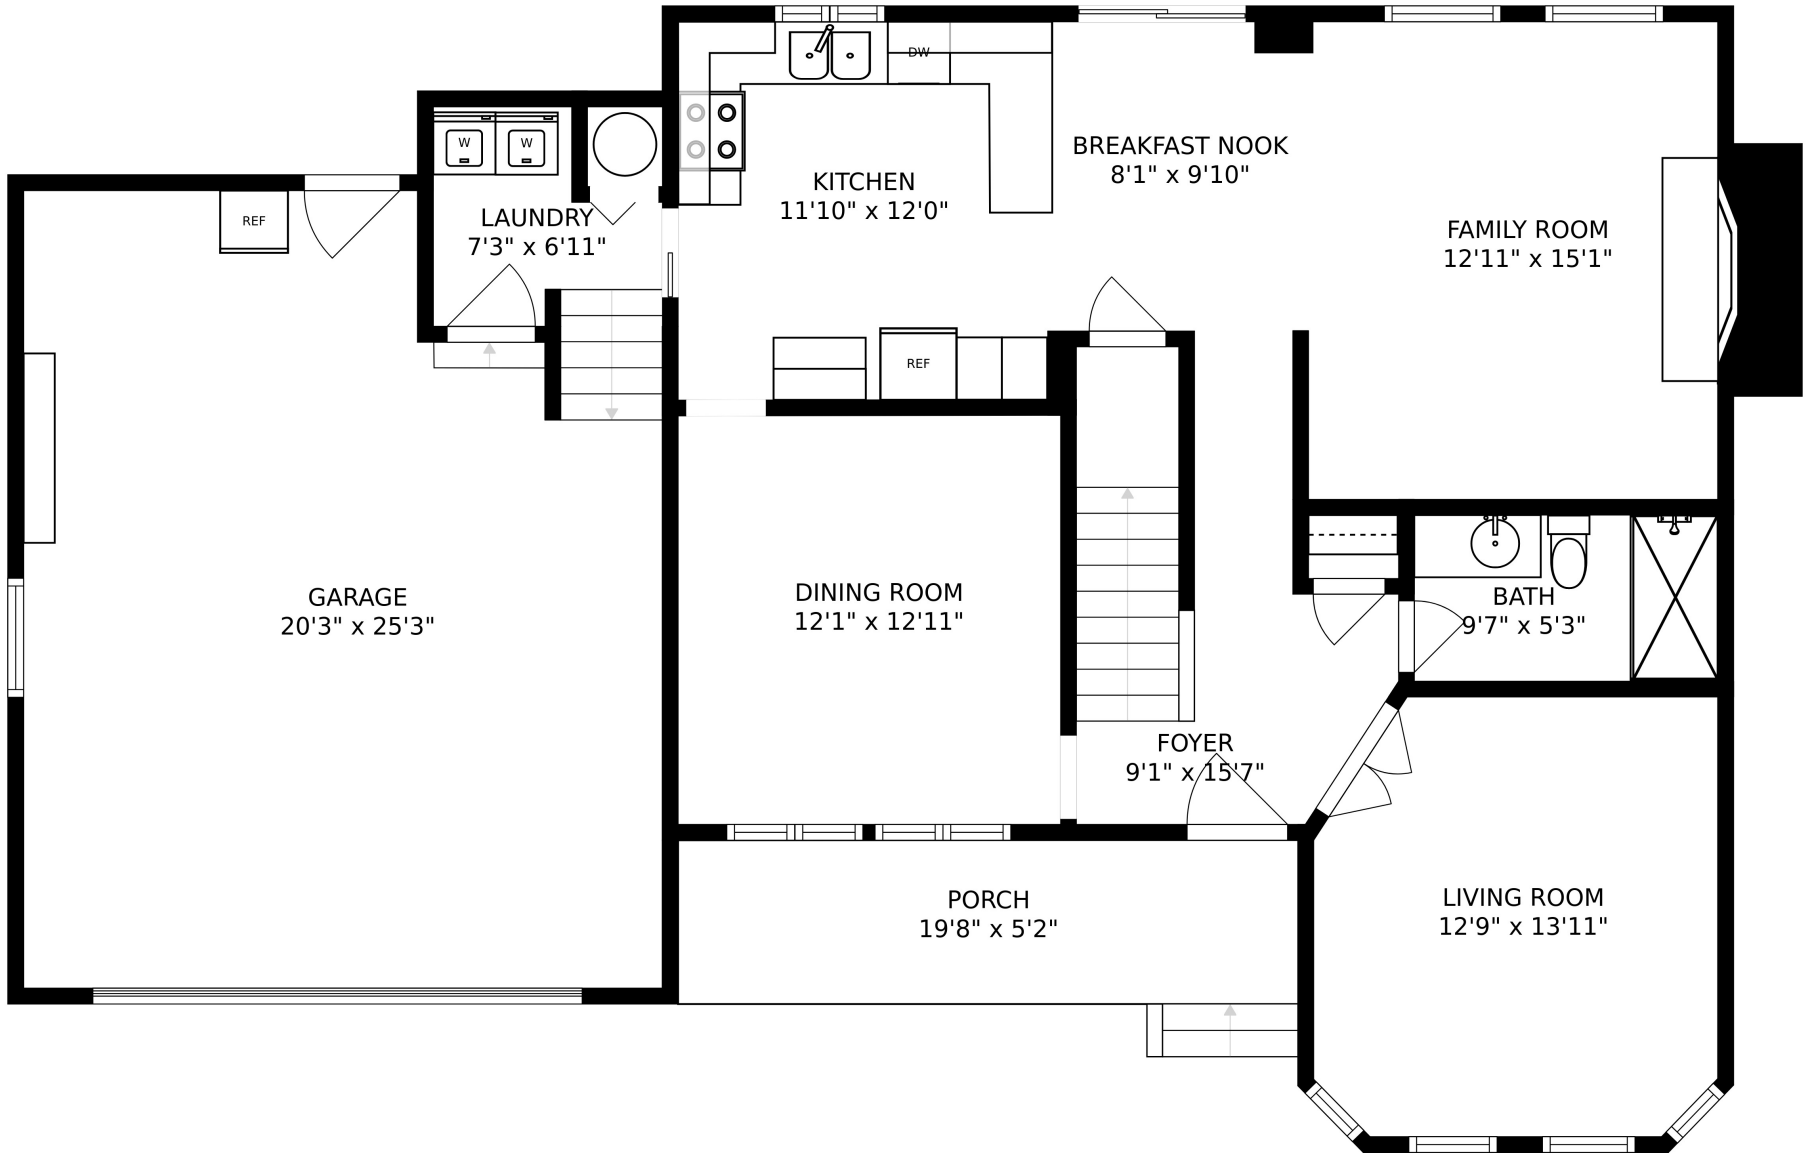

SIZES AND DIMENSIONS ARE APPROXIMATE, ACTUAL MAY VARY.

BEDROOM
24'3" x 26'4"

W.I.C.
5'6" x 5'6"

SIZES AND DIMENSIONS ARE APPROXIMATE, ACTUAL MAY VARY.

SIZES AND DIMENSIONS ARE APPROXIMATE, ACTUAL MAY VARY.

SIZES AND DIMENSIONS ARE APPROXIMATE, ACTUAL MAY VARY.