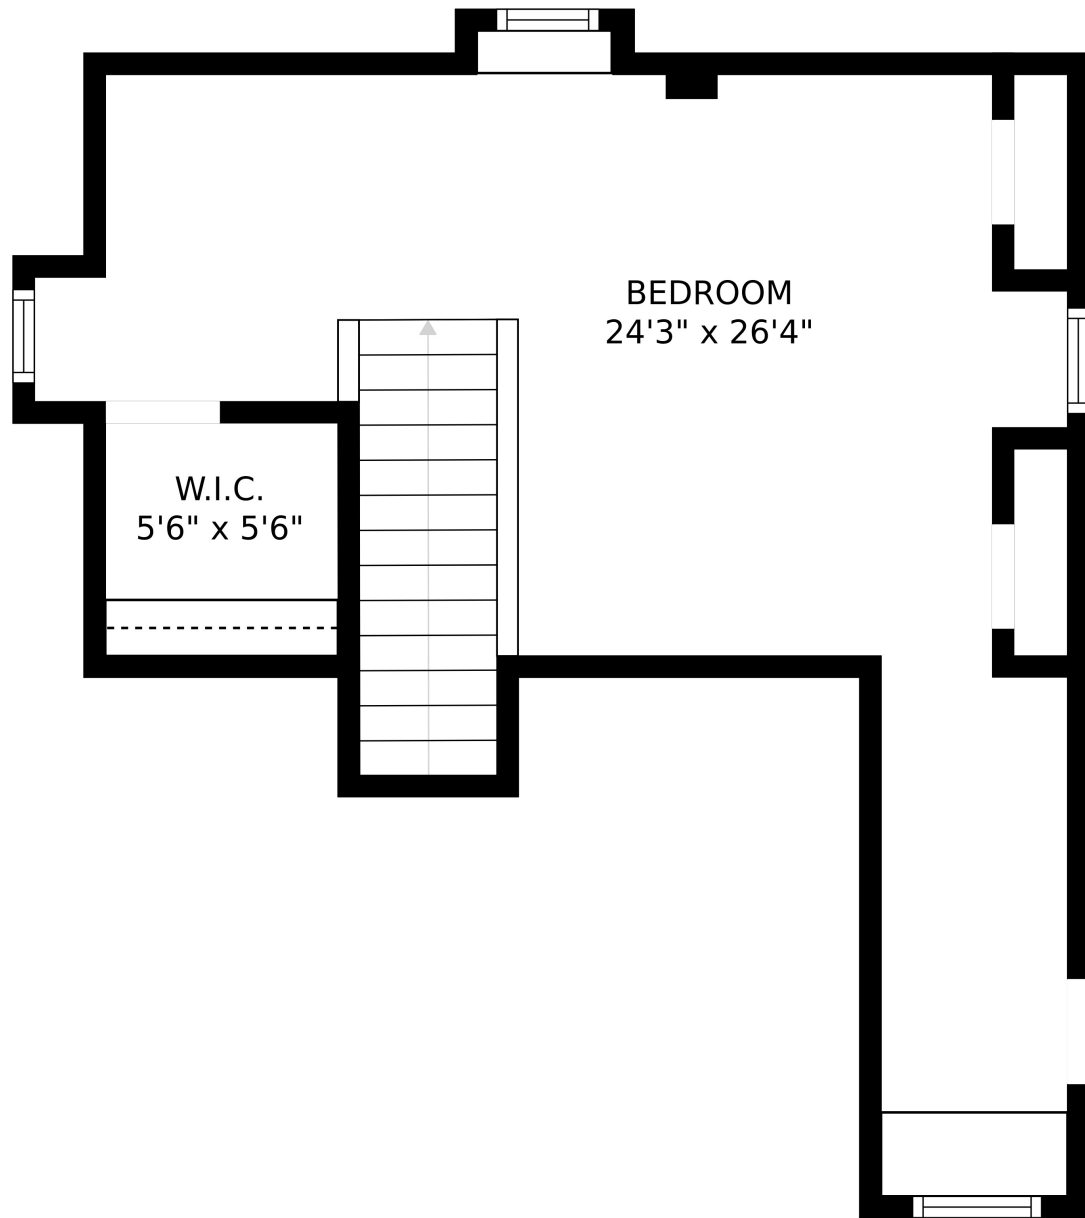

SIZES AND DIMENSIONS ARE APPROXIMATE, ACTUAL MAY VARY.

BEDROOM
24'3" x 26'4"

W.I.C.
5'6" x 5'6"

SIZES AND DIMENSIONS ARE APPROXIMATE, ACTUAL MAY VARY.

SIZES AND DIMENSIONS ARE APPROXIMATE, ACTUAL MAY VARY.

SIZES AND DIMENSIONS ARE APPROXIMATE, ACTUAL MAY VARY.