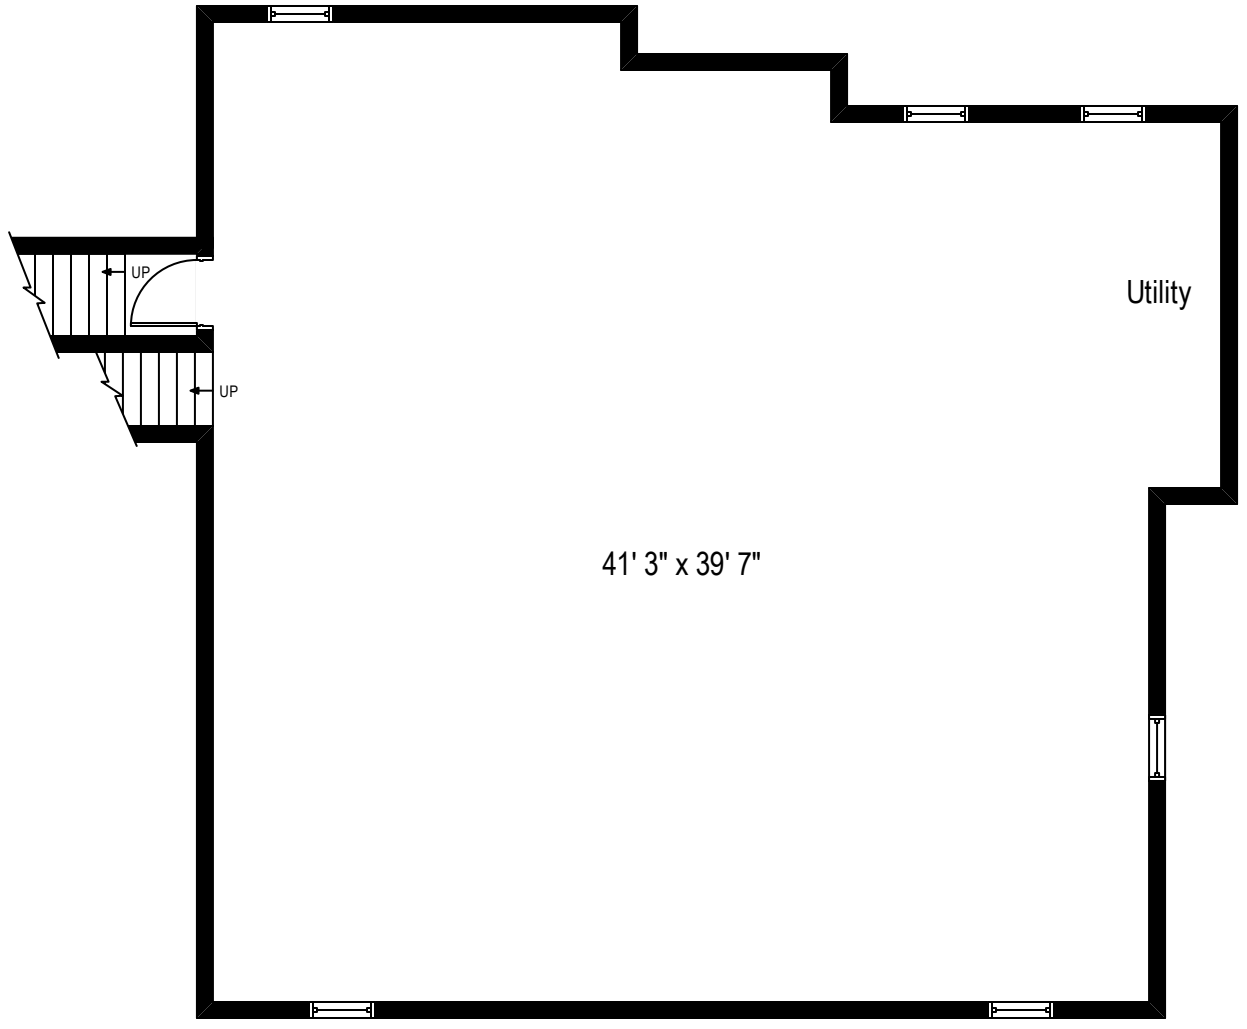

39 Pine Street – Hicksville, NY 11801

First Level

39 Pine Street – Hicksville, NY 11801

Second Level

41' 3" x 39' 7"

Utility

39 Pine Street – Hicksville, NY 11801

Lower Level

All dimensions are approximate. This plan is for marketing purposes only.