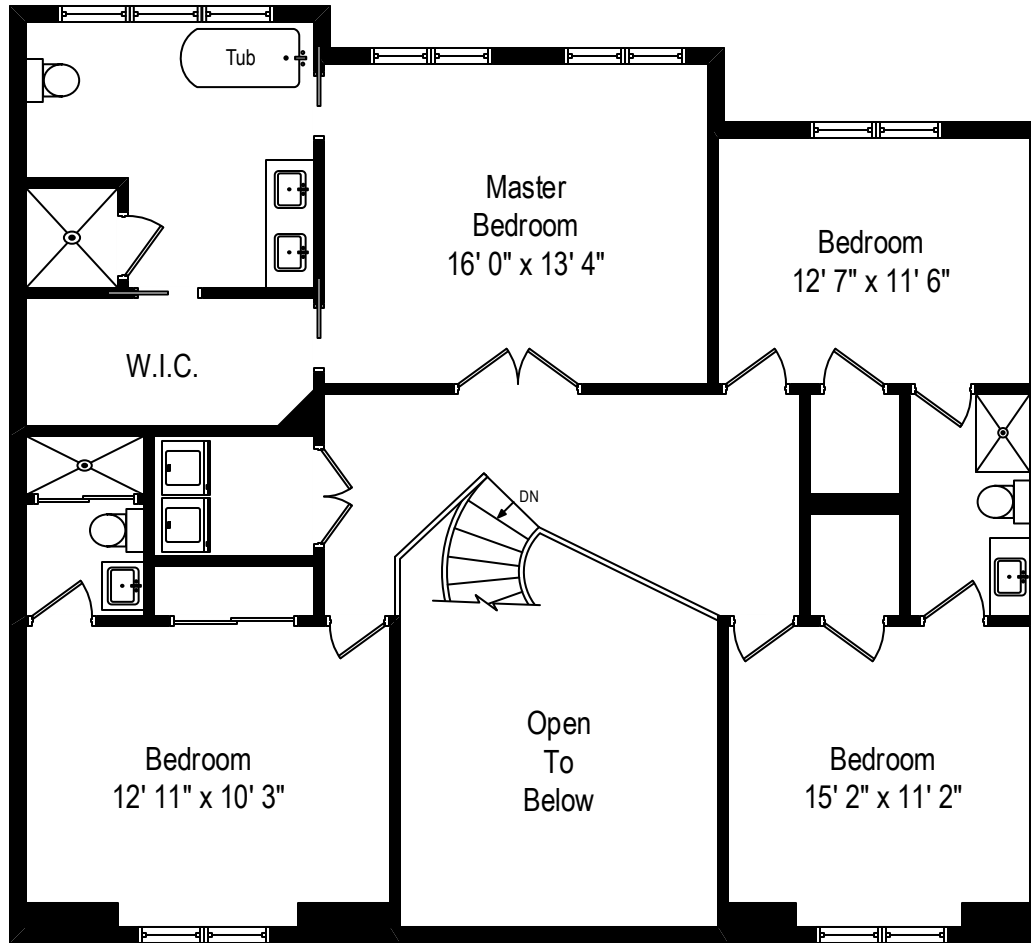

39 Pine Street – Hicksville, NY 11801

First Level

39 Pine Street – Hicksville, NY 11801

Second Level

41' 3" x 39' 7"

Utility

39 Pine Street – Hicksville, NY 11801

Lower Level

All dimensions are approximate. This plan is for marketing purposes only.