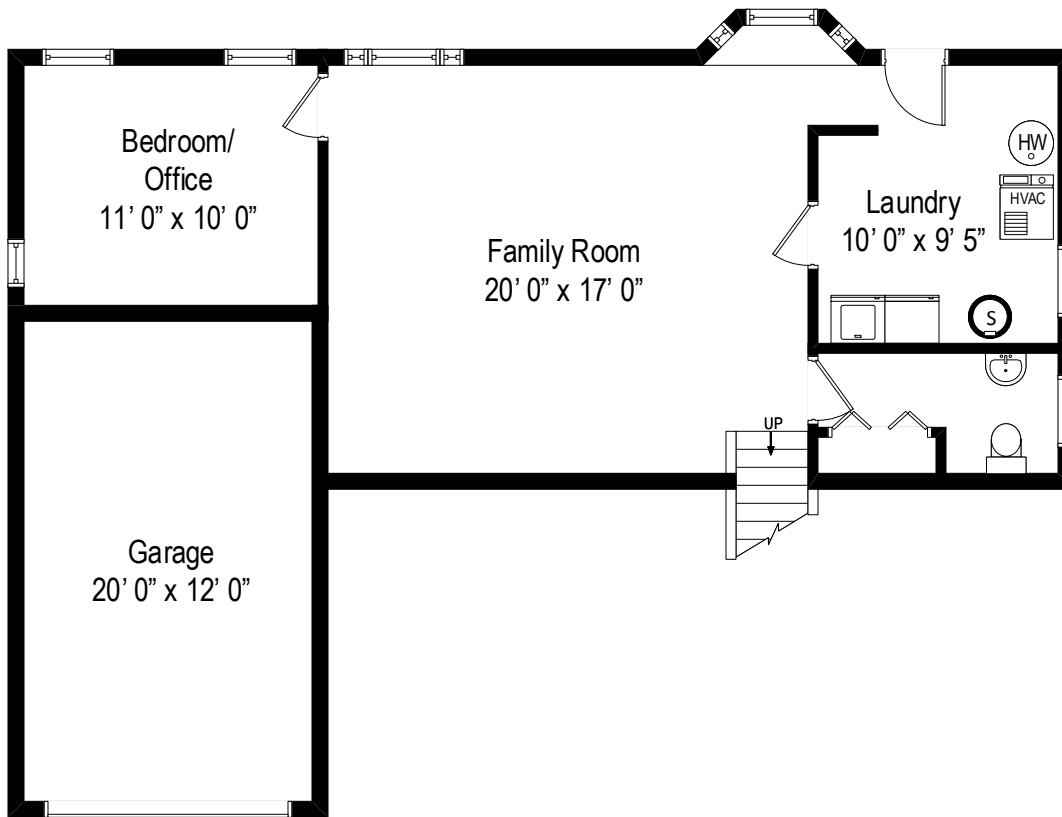

212 Linden Street – Massapequa Park, NY 11762

Main Level

212 Linden Street – Massapequa Park, NY 11762

Second Level

212 Linden Street – Massapequa Park, NY 11762

Lower Level

Main Level

Second Level