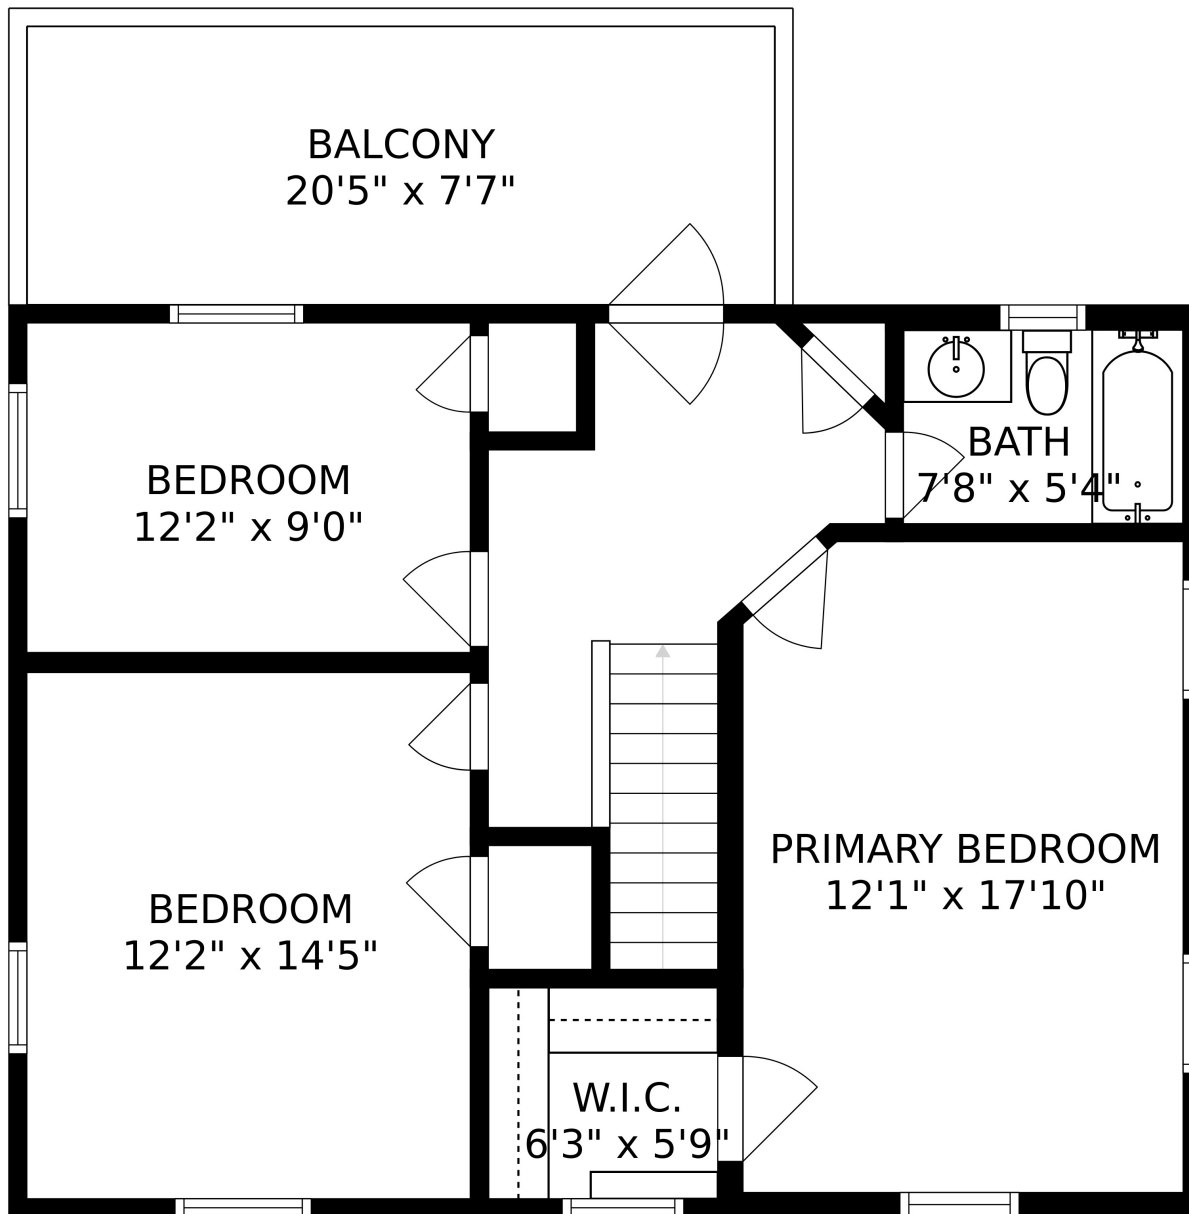

FLOOR 2

FLOOR 3

FLOOR 1

SIZES AND DIMENSIONS ARE APPROXIMATE, ACTUAL MAY VARY.

SIZES AND DIMENSIONS ARE APPROXIMATE, ACTUAL MAY VARY.

SIZES AND DIMENSIONS ARE APPROXIMATE, ACTUAL MAY VARY.

BASEMENT
15'1" x 21'9"

RECREATION ROOM
14'6" x 21'0"

SIZES AND DIMENSIONS ARE APPROXIMATE, ACTUAL MAY VARY.